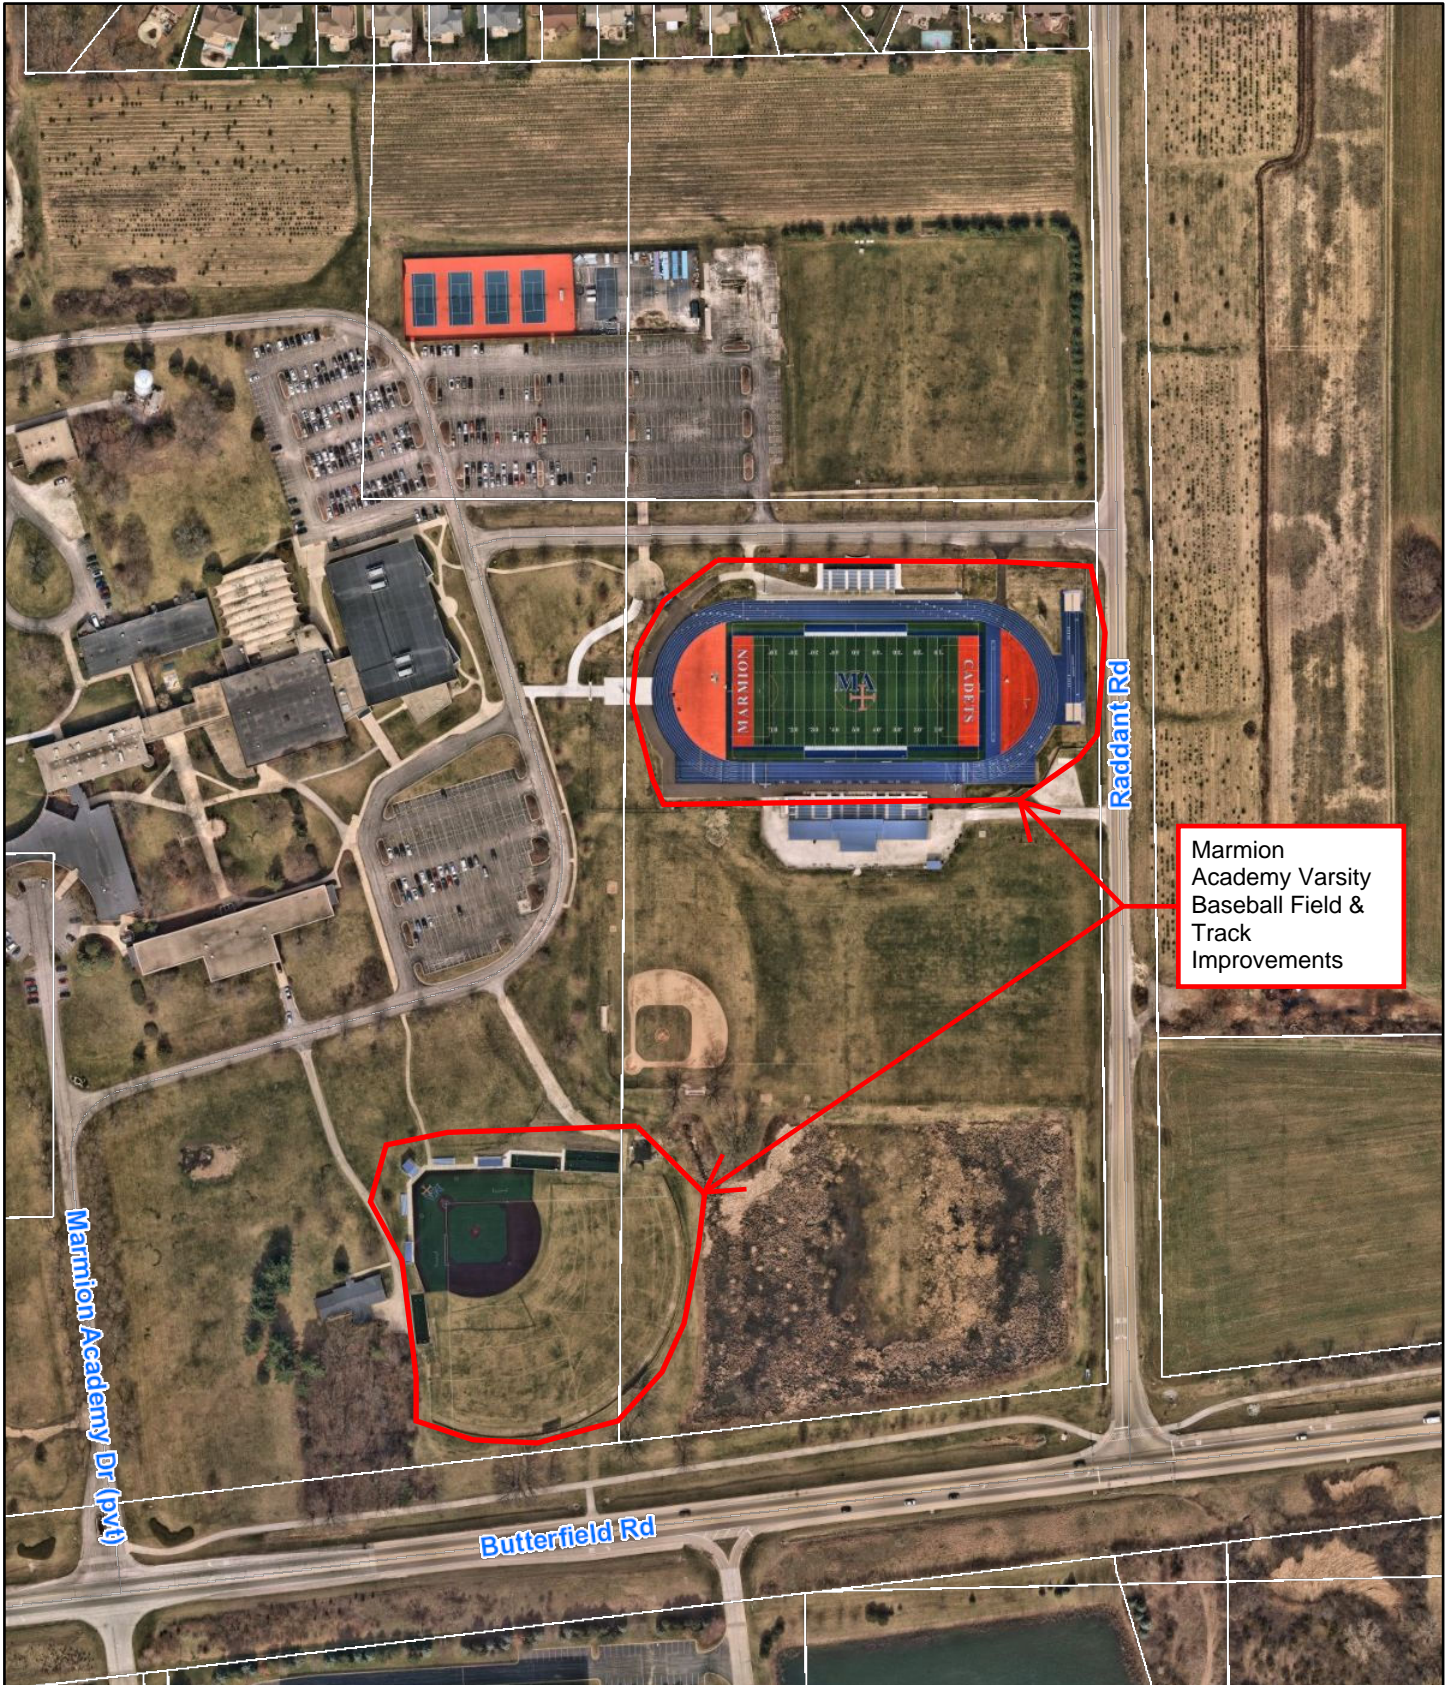

Location Map

5/20/2024, 8:02:10 PM

Kane County, IL/EagleView, Maxar, Copyright nearmap 2015, The City of Aurora GIS and Engineering Department.