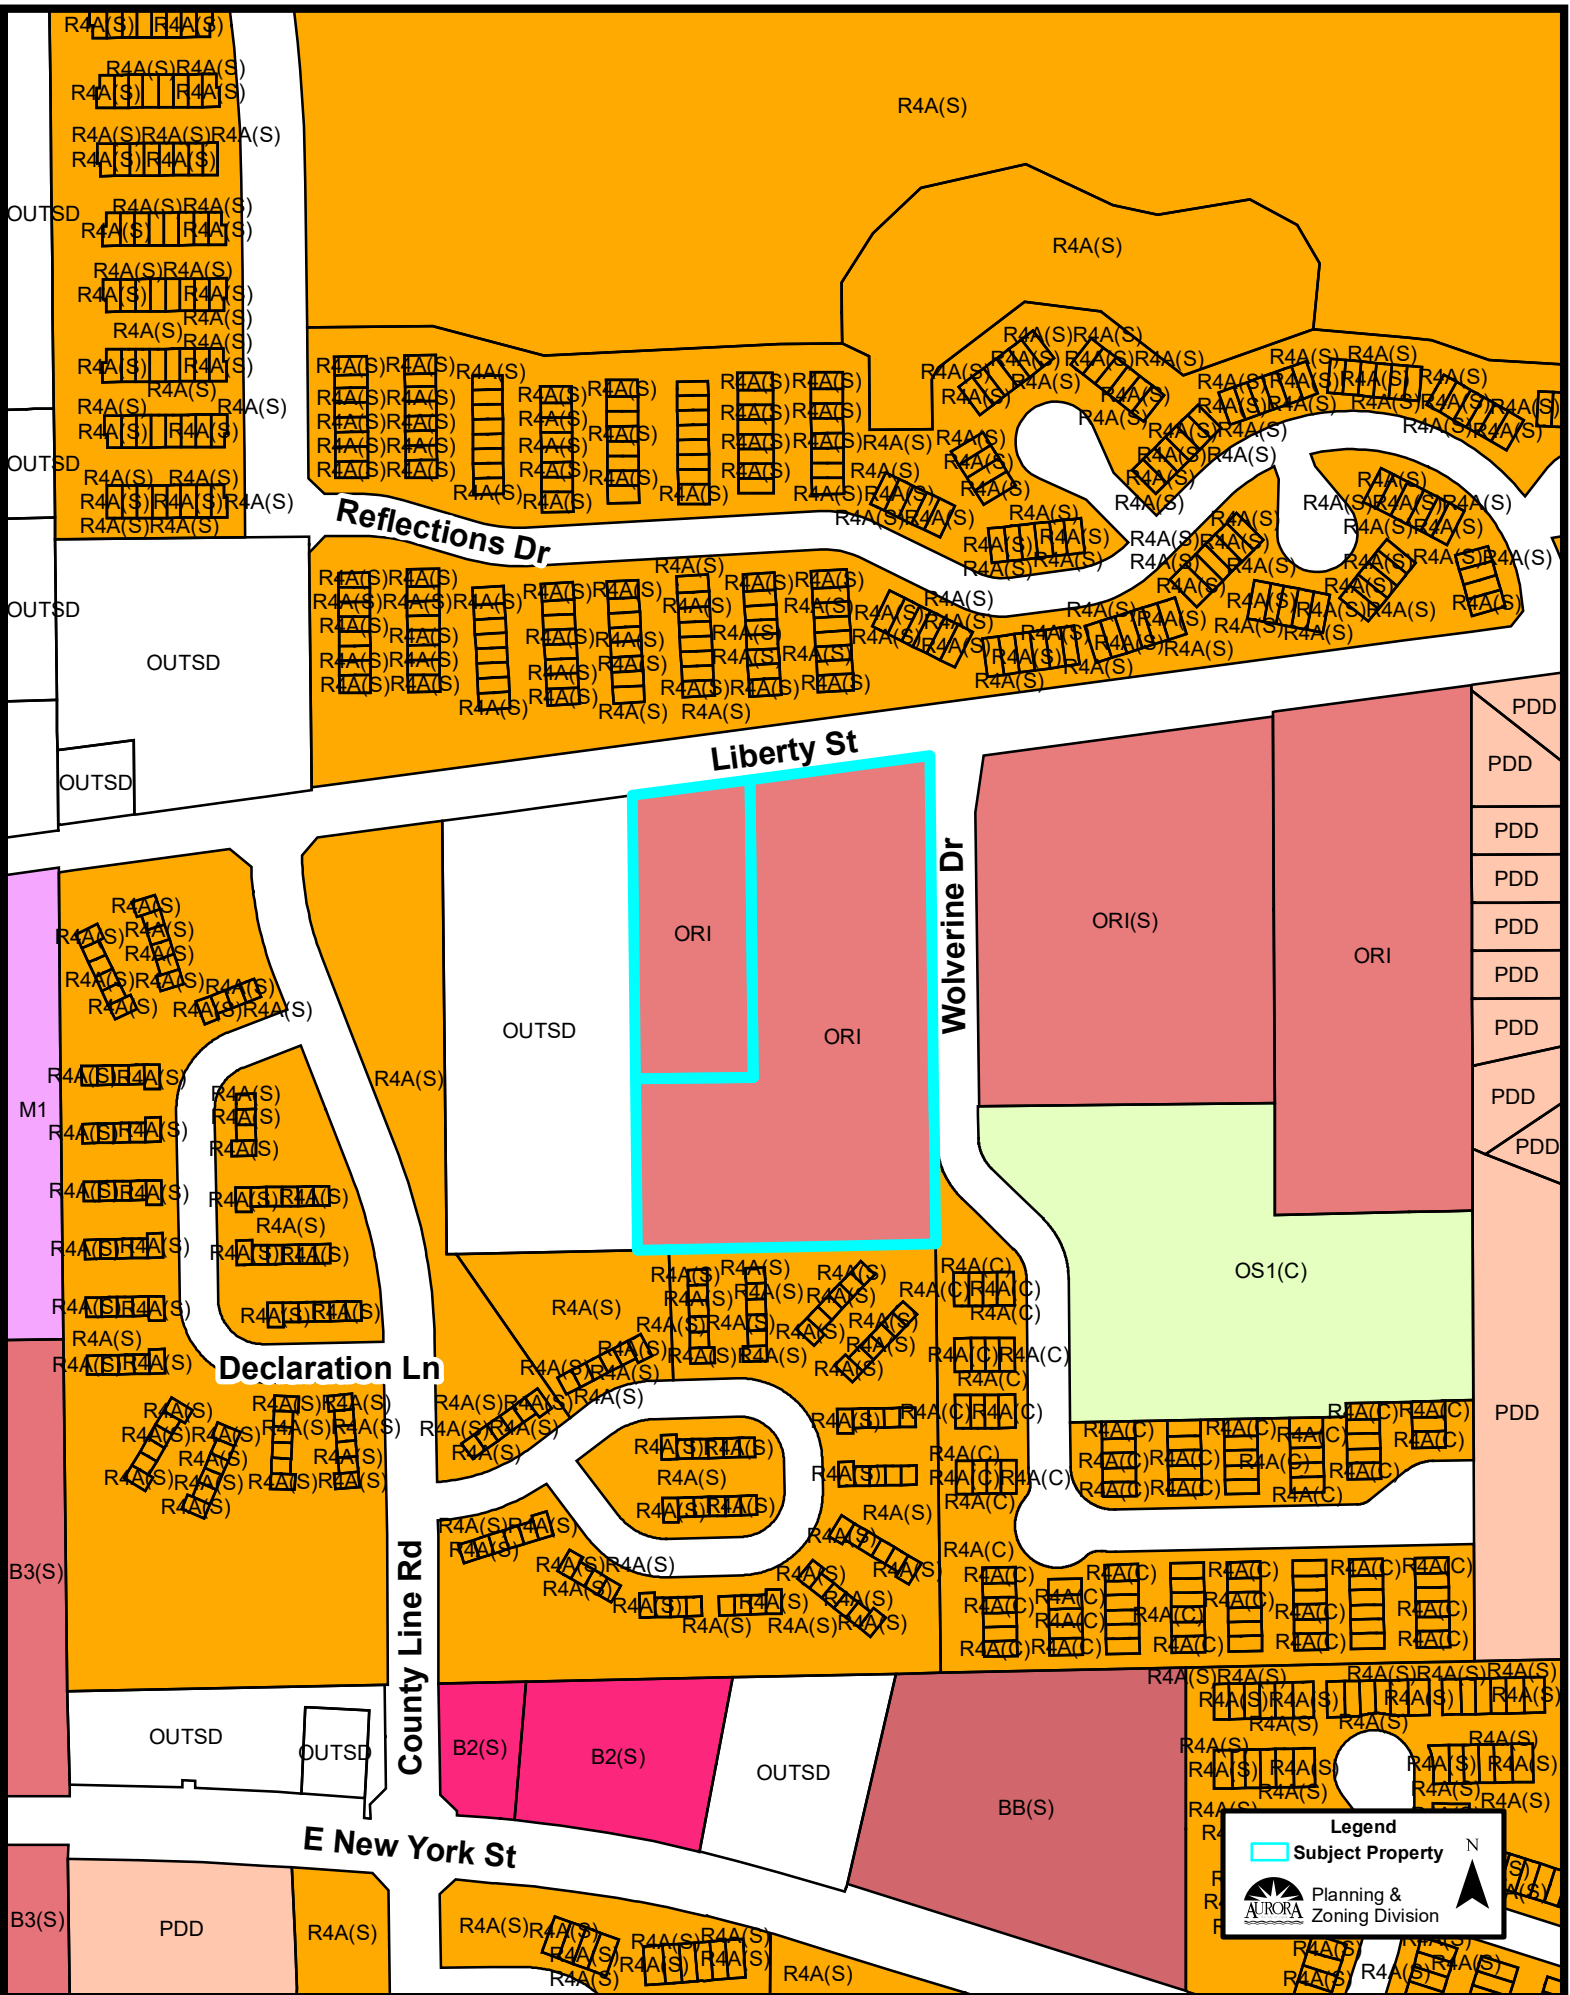

Zoning Map (1:5,000):

Comprehensive Plan (1:5,000):

Legend

Comprehensive Plan

- River/Lakes/Ponds/Streams
- Public
- Quasi - Public
- Conservation, Open Space, Recreation, Drainage
- Estates
- Low Density Residential
- Medium Density Residential
- High Density Residential
- Office
- Commercial
- Mixed Uses: Office/Research/Commercial
- Office/Research/Light Industrial
- Mixed Uses: Offices/Research/Commercial/Residential
- Industrial
- Utilities
- Subject Property