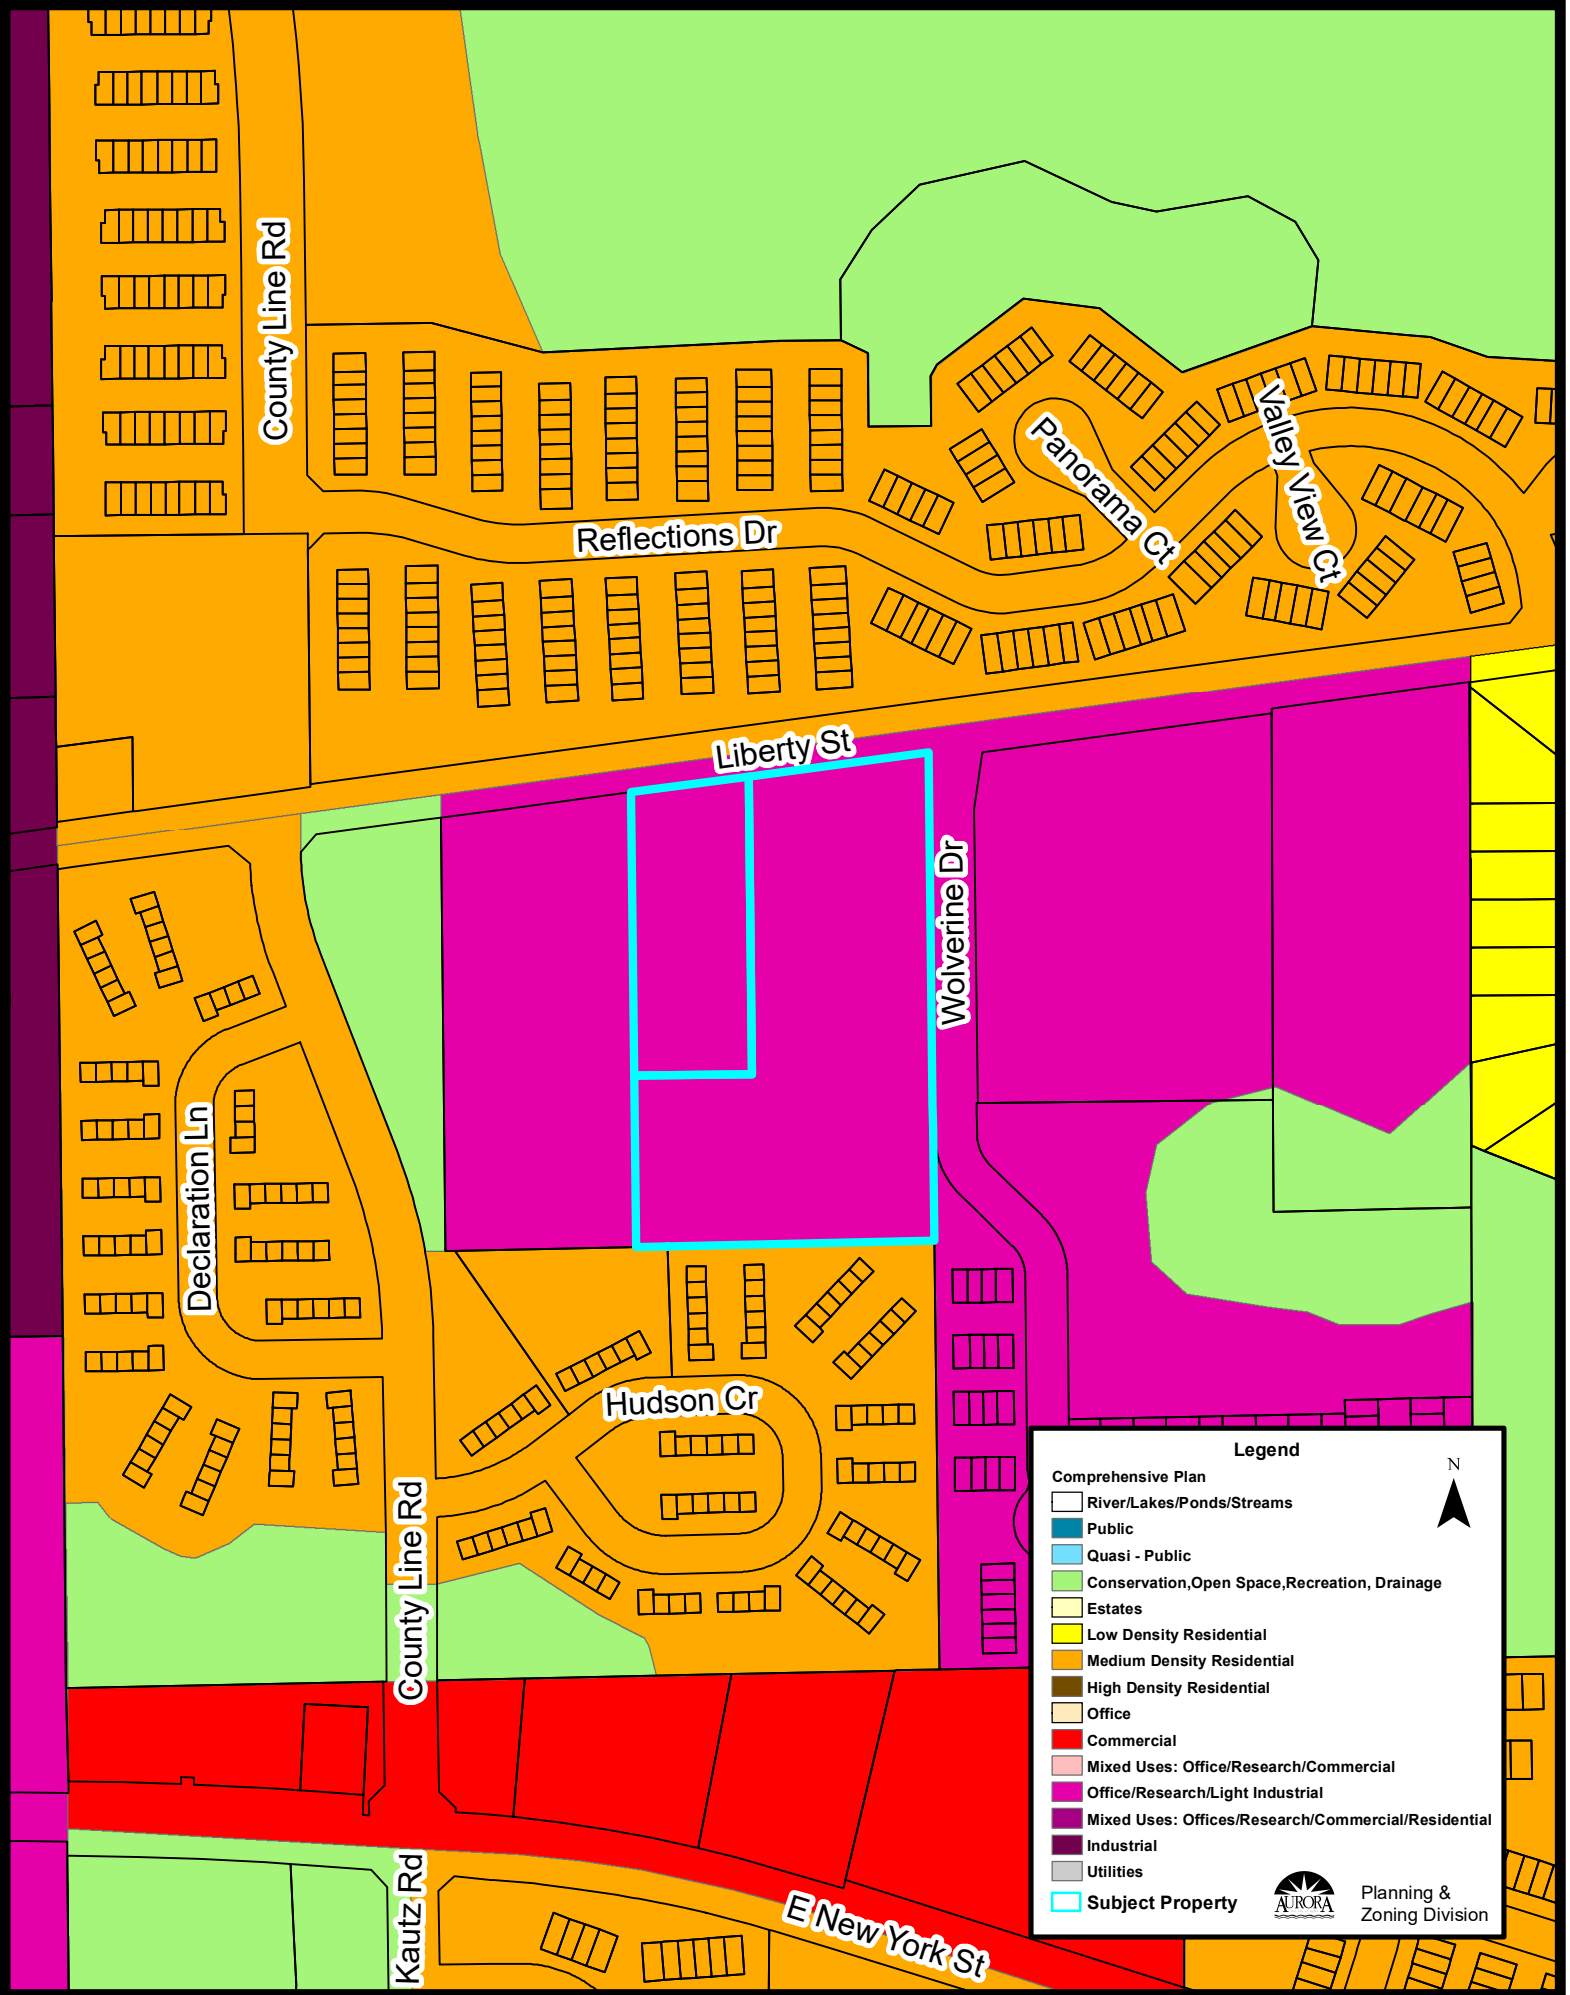

Zoning Map (1:5,000):

Comprehensive Plan (1:5,000):

Legend

Comprehensive Plan

- River/Lakes/Ponds/Streams
- Public
- Quasi - Public
- Conservation, Open Space, Recreation, Drainage
- Estates
- Low Density Residential
- Medium Density Residential
- High Density Residential
- Office
- Commercial
- Mixed Uses: Office/Research/Commercial
- Office/Research/Light Industrial
- Mixed Uses: Offices/Research/Commercial/Residential
- Industrial
- Utilities
- Subject Property

Planning & Zoning Division

AURORA