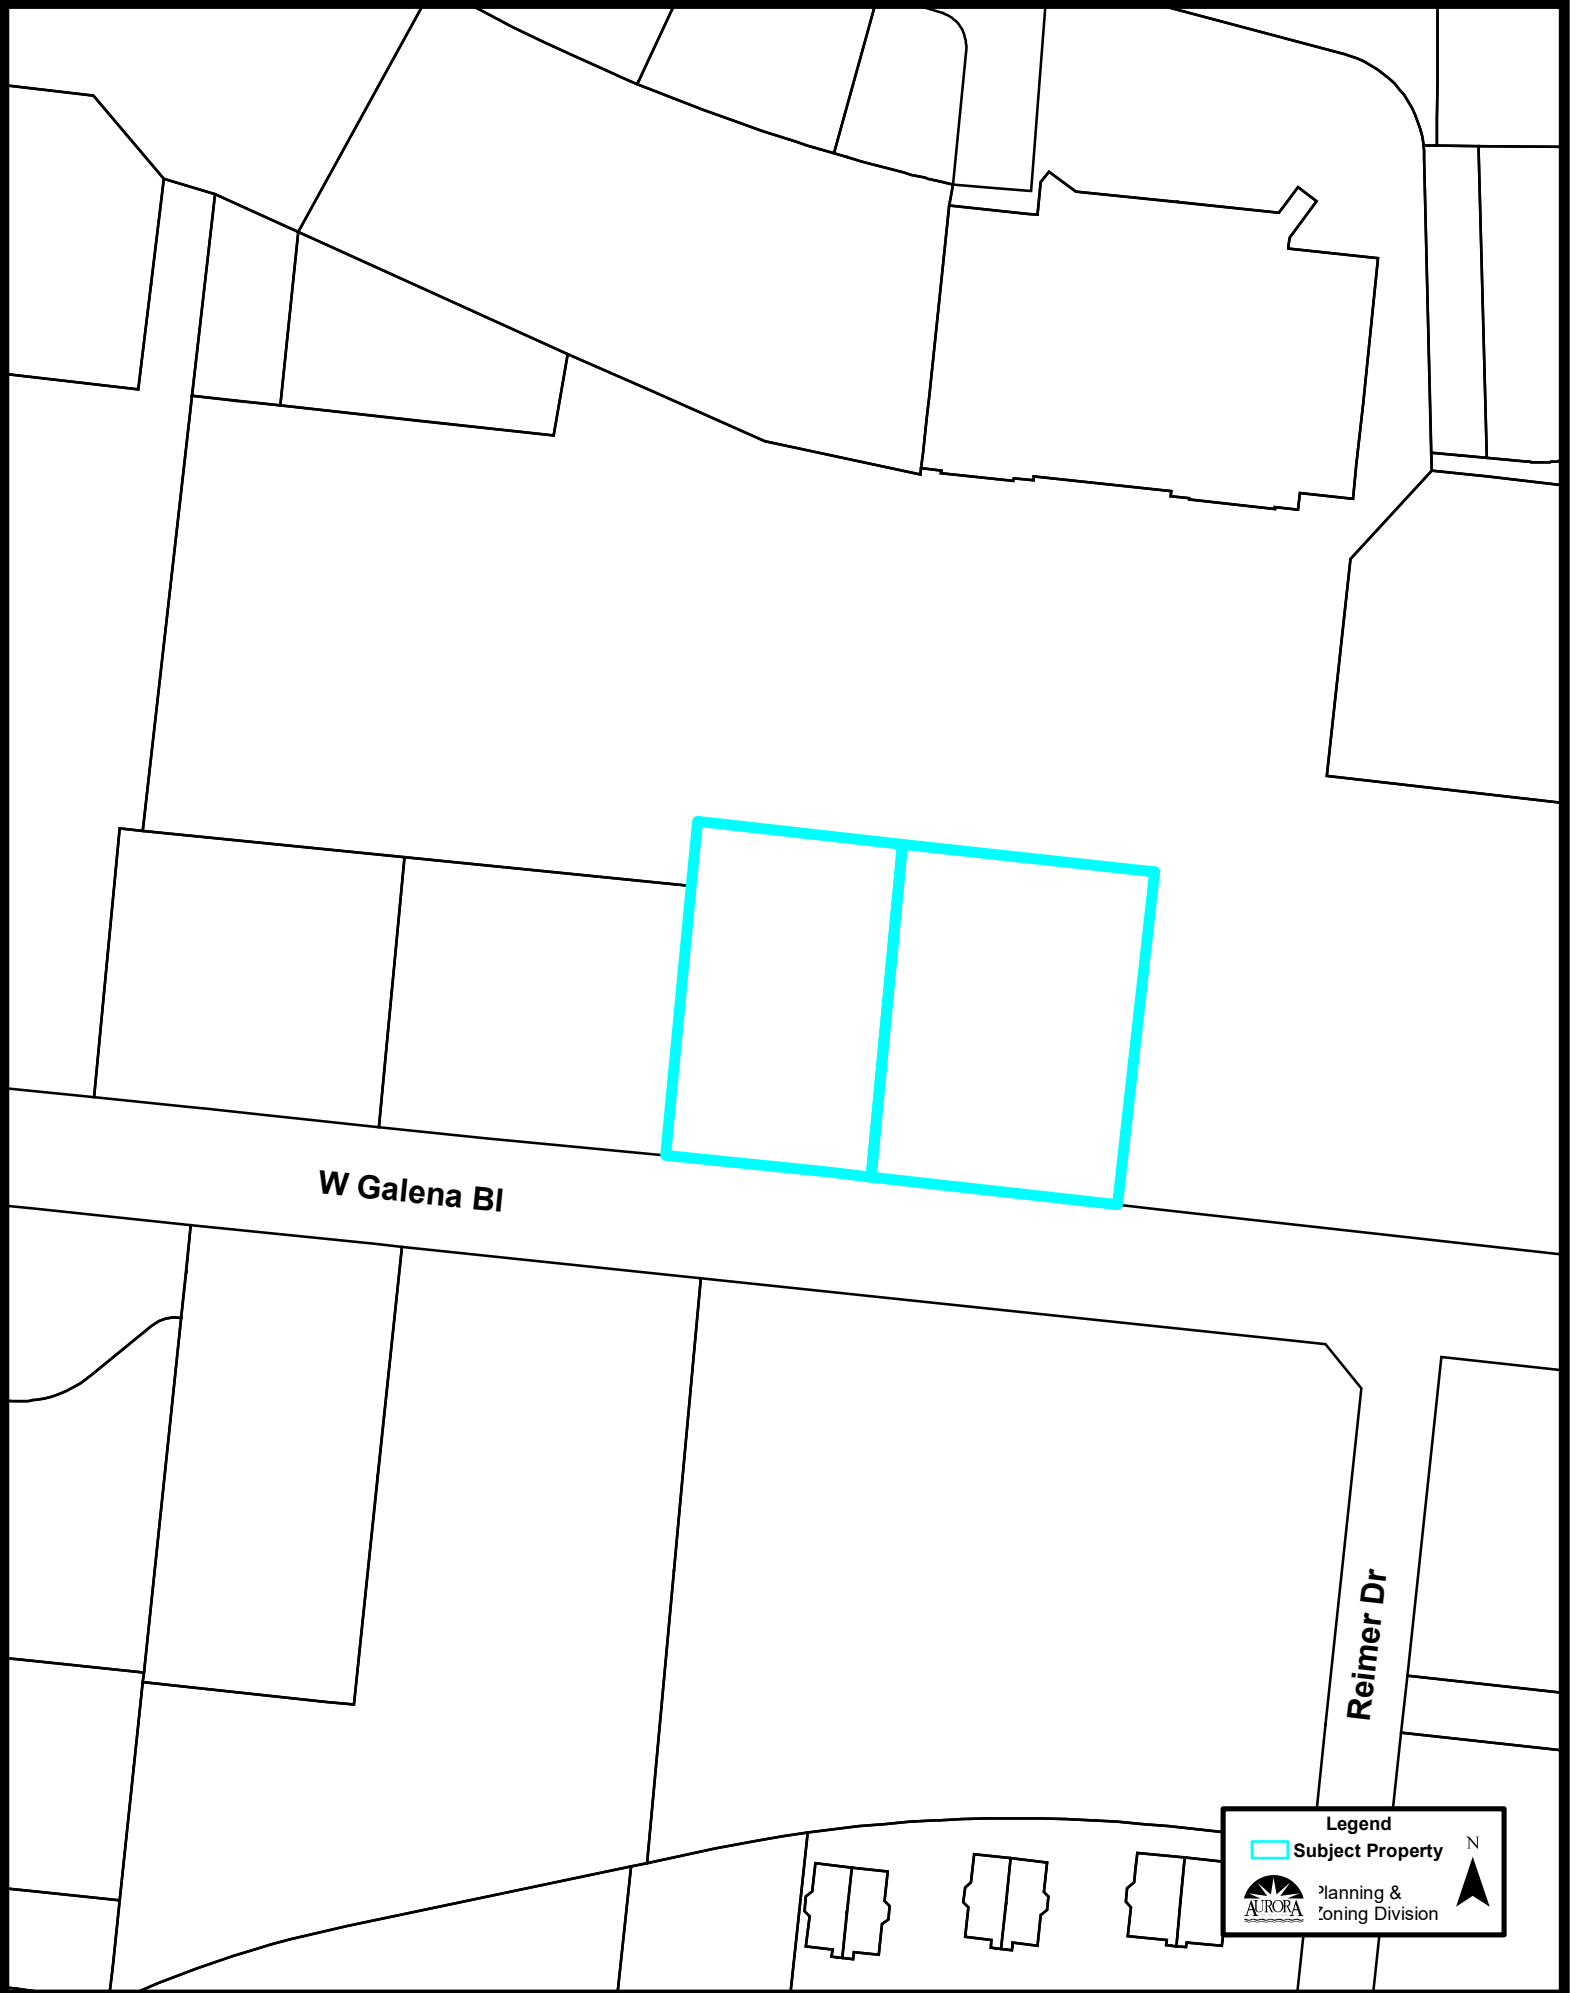

Aerial Map:

W Galena Bl

Reimer Dr

Legend
Subject Property

Planning & Zoning Division

Zoning Map:

Comprehensive Plan:

W Galena Bl

Legend

Comprehensive Plan

- River/Lakes/Ponds/Streams
- Public
- Quasi - Public
- Conservation, Open Space, Recreation, Drainage
- Estates
- Low Density Residential
- Medium Density Residential
- High Density Residential
- Office
- Commercial
- Mixed Uses: Office/Research/Commercial
- Office/Research/Light Industrial
- Mixed Uses: Offices/Research/Commercial/Residential
- Industrial
- Utilities
- Subject Property

AURORA
Planning & Zoning Division

Location Map:

W Galena Bl

Reimer Dr

Legend
Subject Property
AURORA
Planning & Zoning Division
N