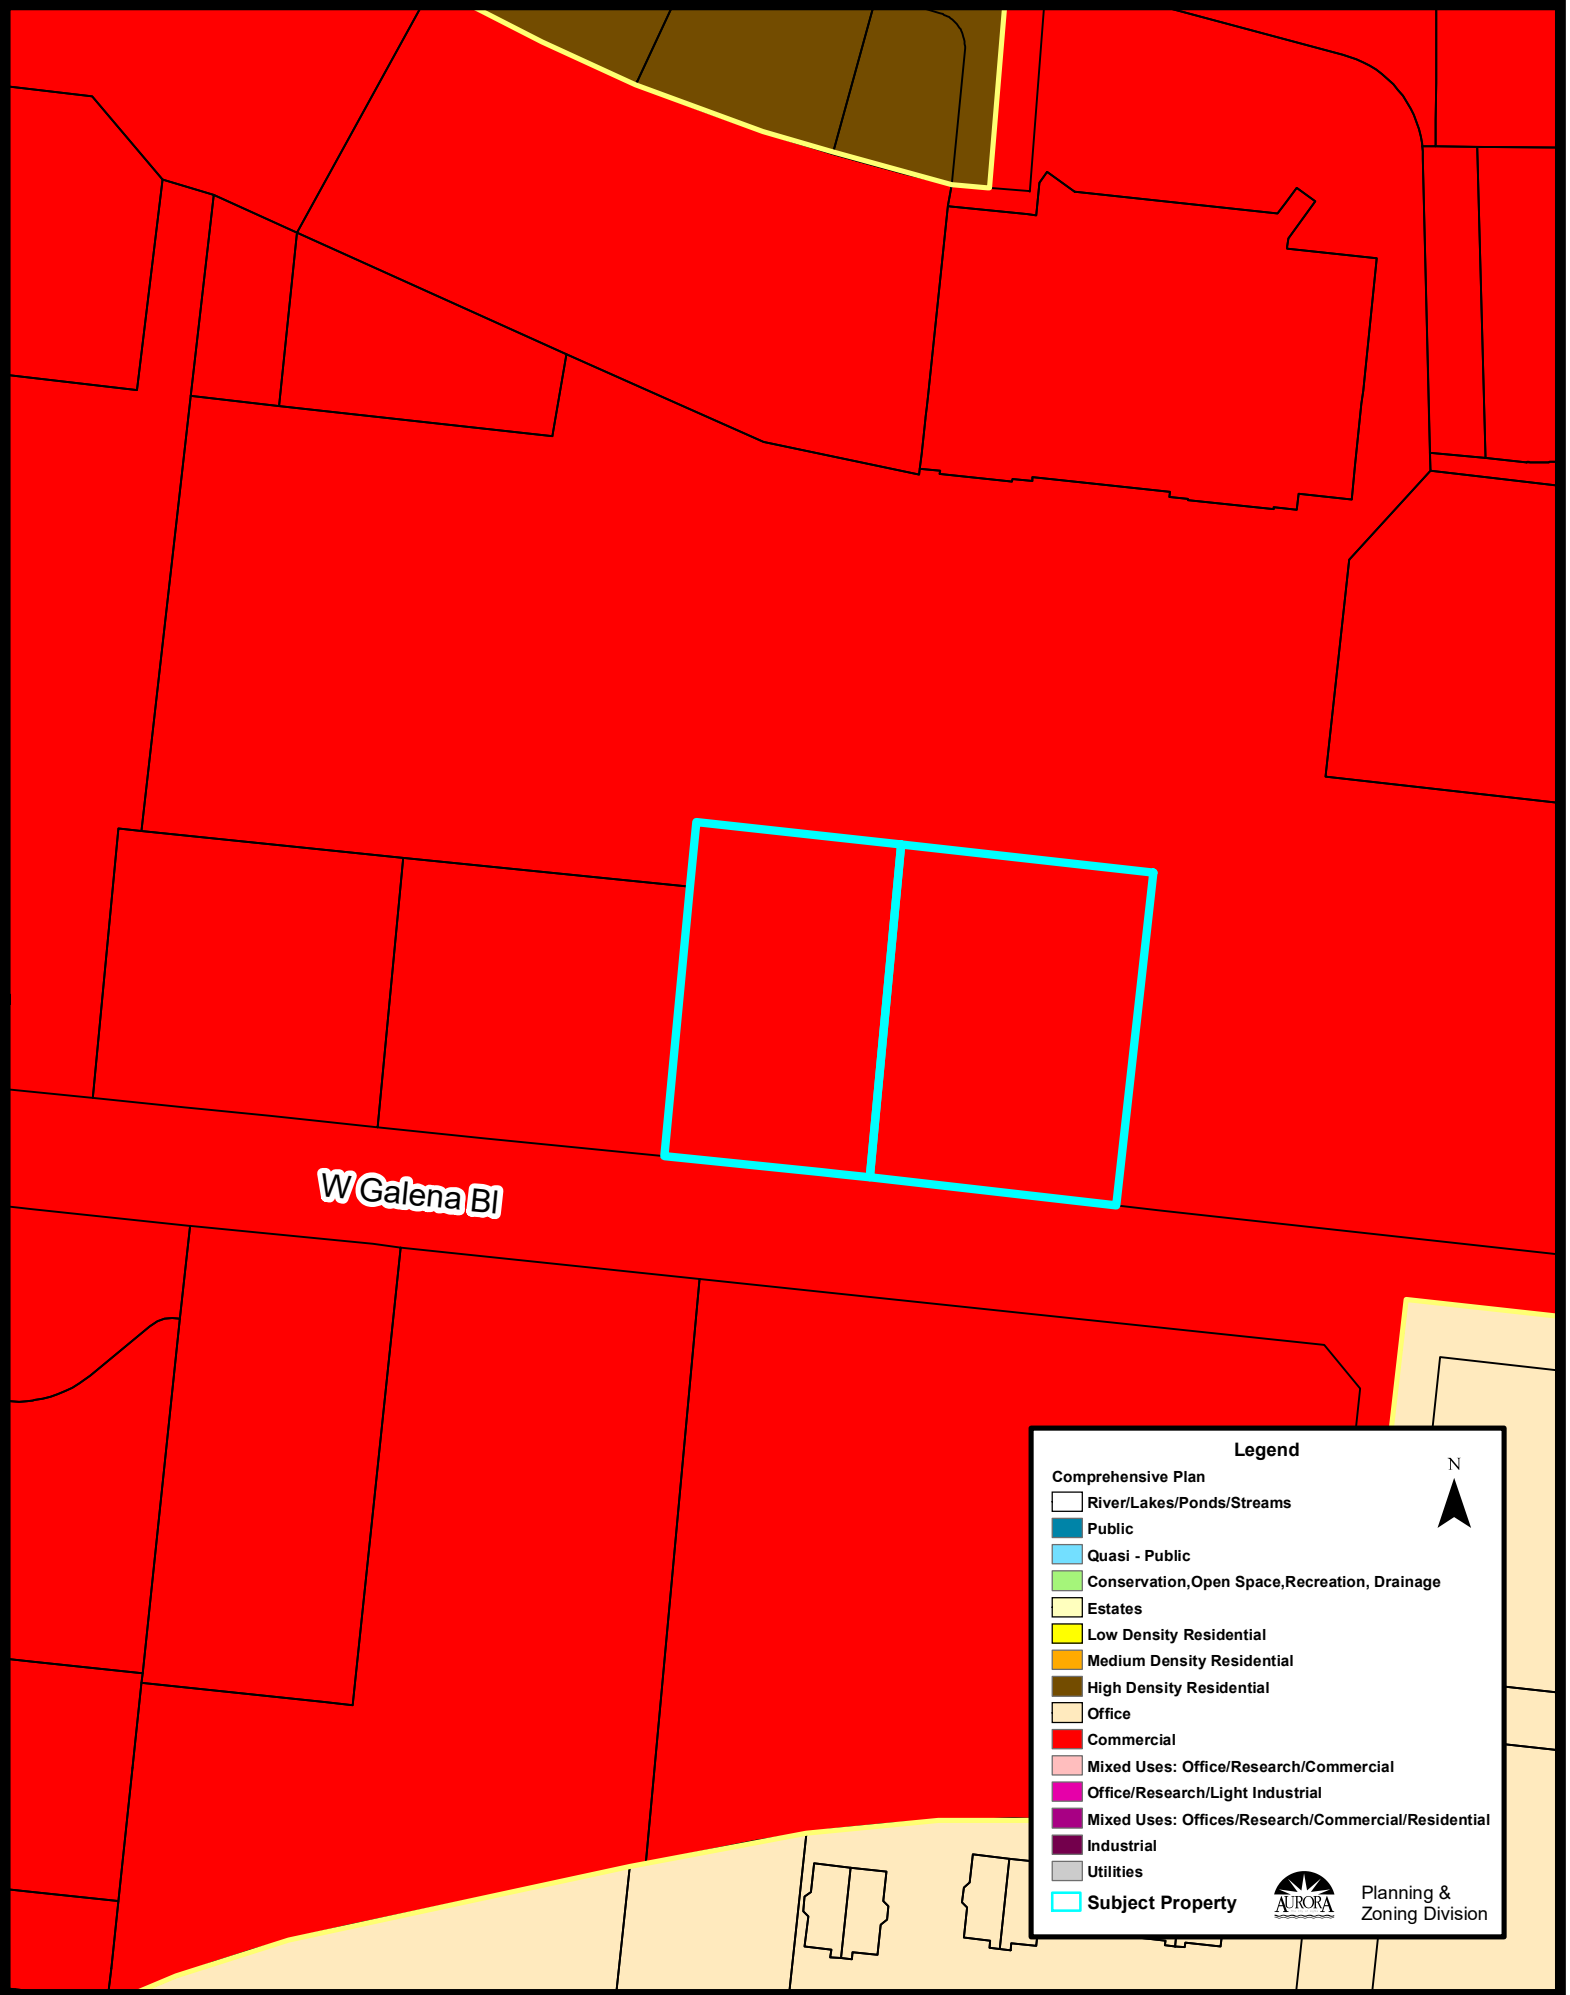

Aerial Map:

W Galena Bl

Reimer Dr

Legend
Subject Property

Planning & Zoning Division

Zoning Map:

Comprehensive Plan:

W Galena Bl

Legend

Comprehensive Plan

- River/Lakes/Ponds/Streams
- Public
- Quasi - Public
- Conservation, Open Space, Recreation, Drainage
- Estates
- Low Density Residential
- Medium Density Residential
- High Density Residential
- Office
- Commercial
- Mixed Uses: Office/Research/Commercial
- Office/Research/Light Industrial
- Mixed Uses: Offices/Research/Commercial/Residential
- Industrial
- Utilities
- Subject Property

AURORA
Planning & Zoning Division

Location Map:

W Galena Bl

Reimer Dr

Legend
Subject Property
AURORA
Planning & Zoning Division
N