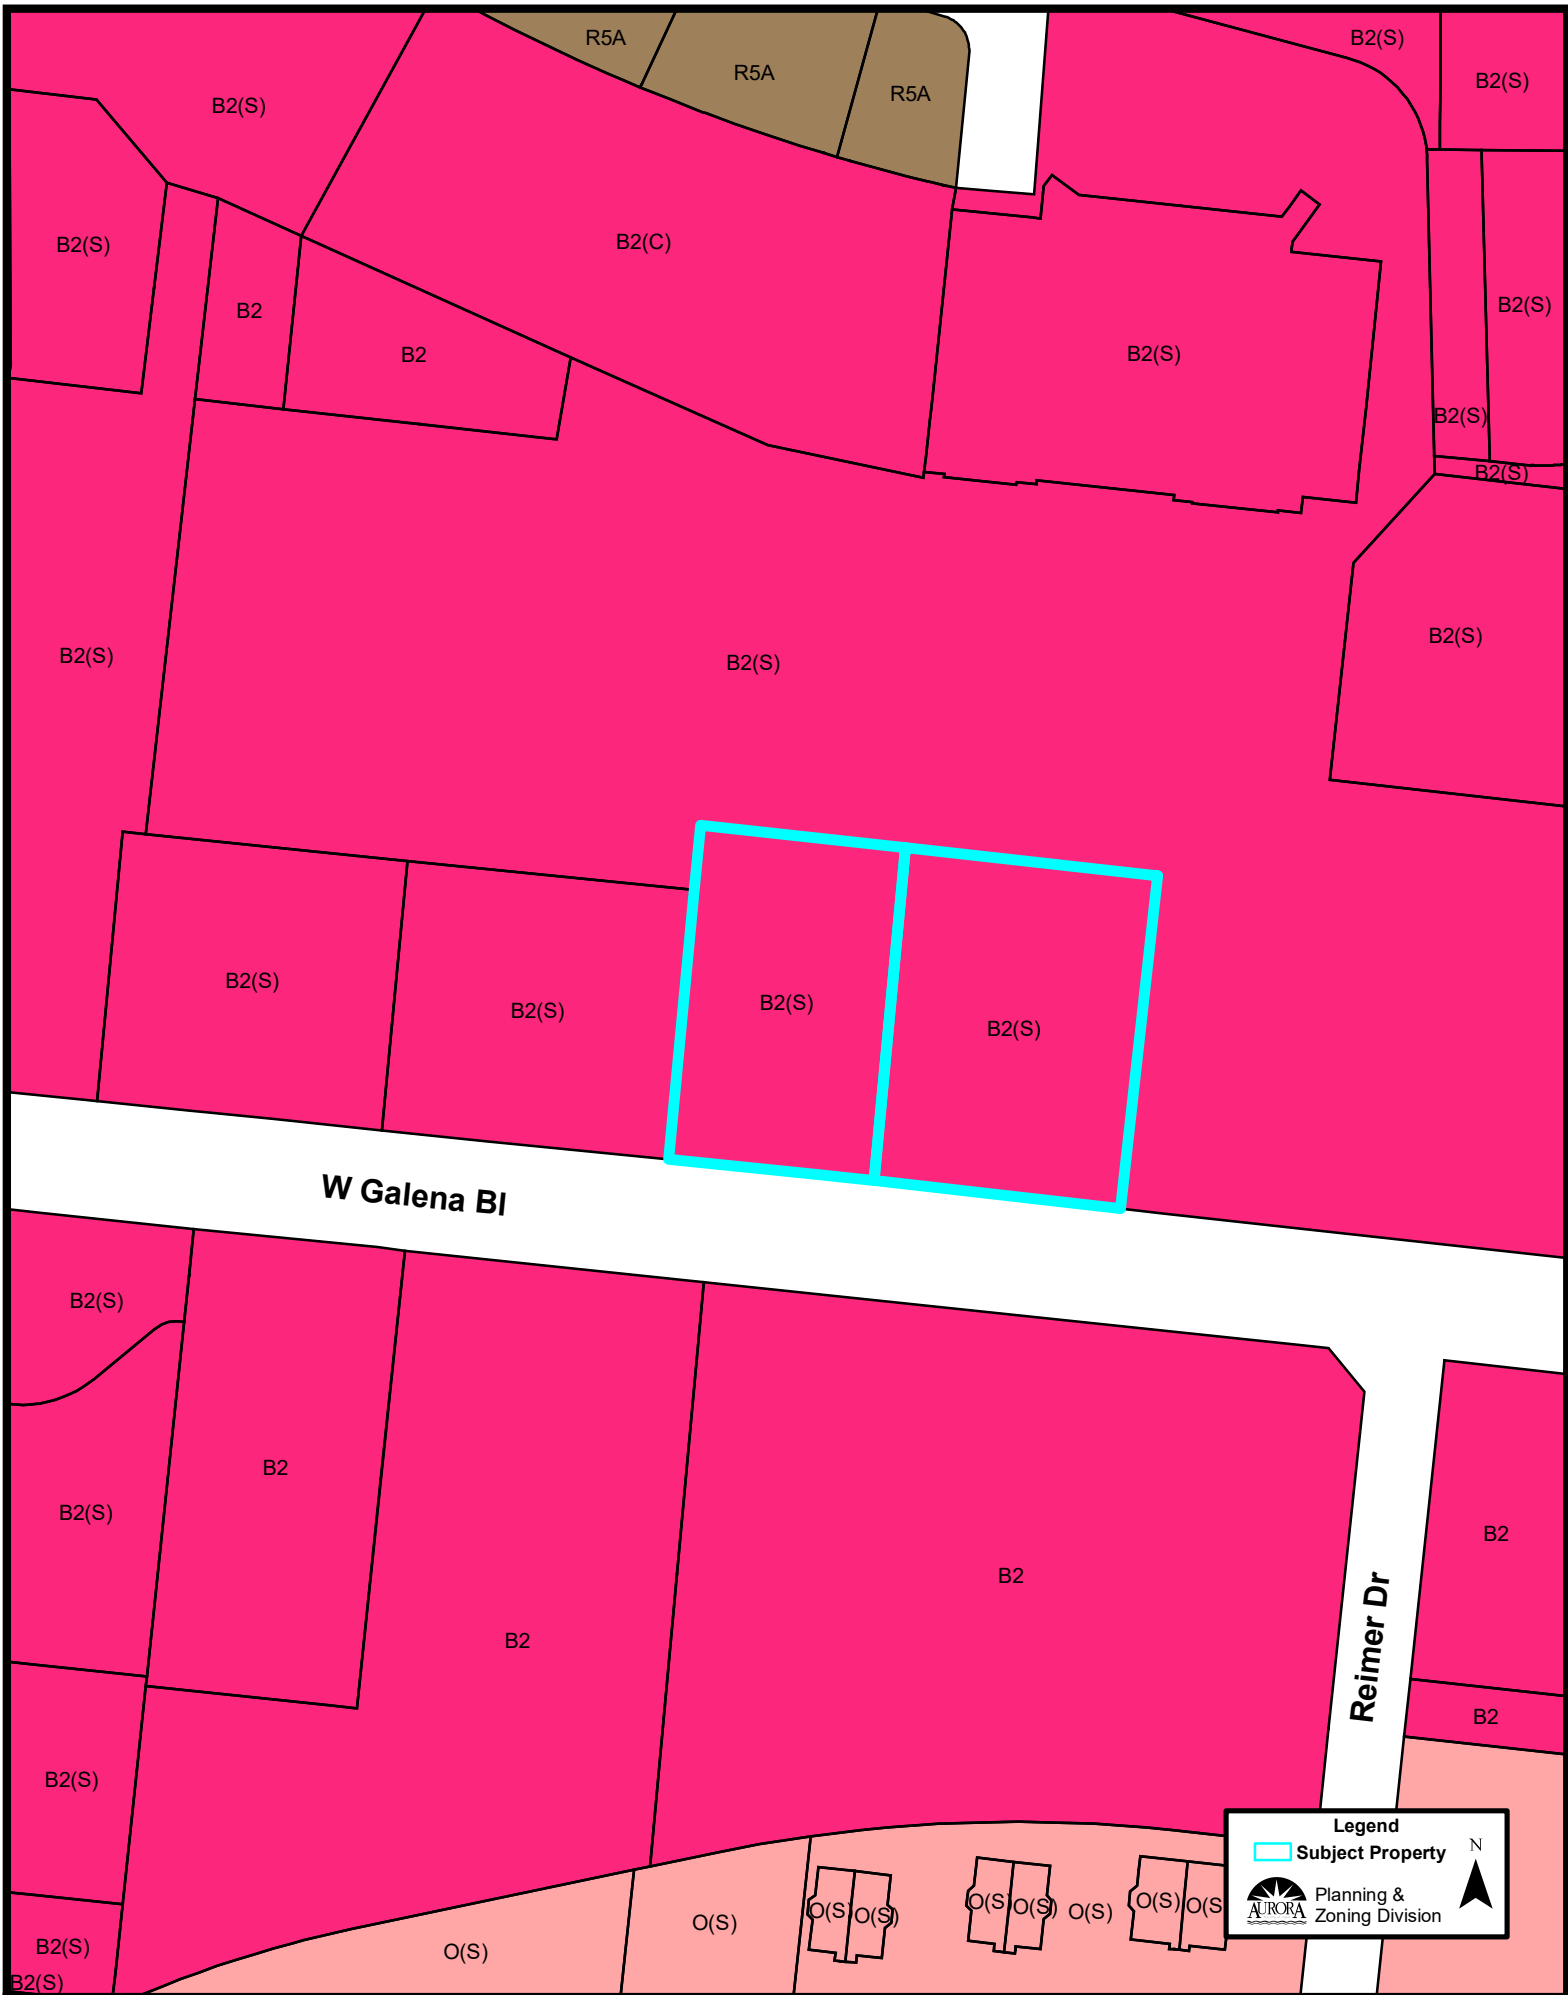

Aerial Map:

W Galena Bl

Reimer Dr

Legend
Subject Property

Planning & Zoning Division

Zoning Map:

Comprehensive Plan:

W Galena Bl

Legend

Comprehensive Plan

- River/Lakes/Ponds/Streams
- Public
- Quasi - Public
- Conservation, Open Space, Recreation, Drainage
- Estates
- Low Density Residential
- Medium Density Residential
- High Density Residential
- Office
- Commercial
- Mixed Uses: Office/Research/Commercial
- Office/Research/Light Industrial
- Mixed Uses: Offices/Research/Commercial/Residential
- Industrial
- Utilities
- Subject Property

AURORA
Planning & Zoning Division

Location Map:

W Galena Bl

Reimer Dr

Legend
Subject Property
AURORA
Planning & Zoning Division
N