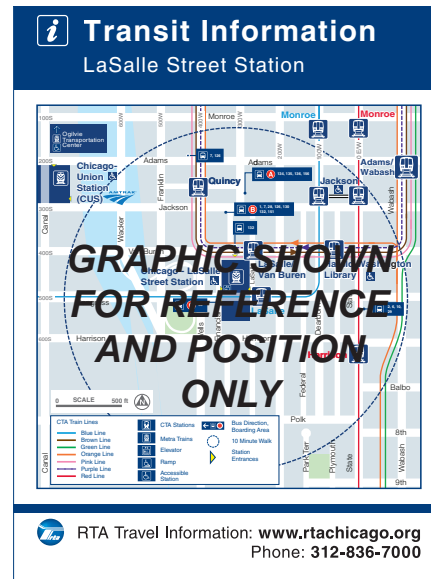

RTA Travel Information: [www.rtaichicago.com](http://www.rtaichicago.com)  
 Phone: 312-636-7000  
 TTY: 312-613-3199

**Neighborhood Map**  
 Davis St Transportation Center

Line	Color	Icon
Metra Line	Blue	Metra Train
Amtrak Line	Red	Amtrak Train
Pace Bus	Green	Pace Bus

RTA Travel Information: [www.rtaichicago.com](http://www.rtaichicago.com)  
 Phone: 312-636-7000  
 TTY: 312-613-3199

**Bus Connections**  
 Joliet Union Station

Route	Color	Icon
501	Blue	Bus
502	Red	Bus
503	Green	Bus

RTA Travel Information: [www.rtaichicago.com](http://www.rtaichicago.com)  
 Phone: 312-636-7000  
 TTY: 312-613-3199

Graphics and sign sizes shown for reference only.

*New sign panel mounts to existing light post.*

*Size: 18" x 30" (sign panel)*

**AU1-067-N**

*Graphics and sign sizes shown for reference only.*

**AU1-067-S**

**New sign panel mounts to existing light post.**

**Size: 18" x 24"**

**AU1-068-E**

Graphics and sign sizes shown for reference only.