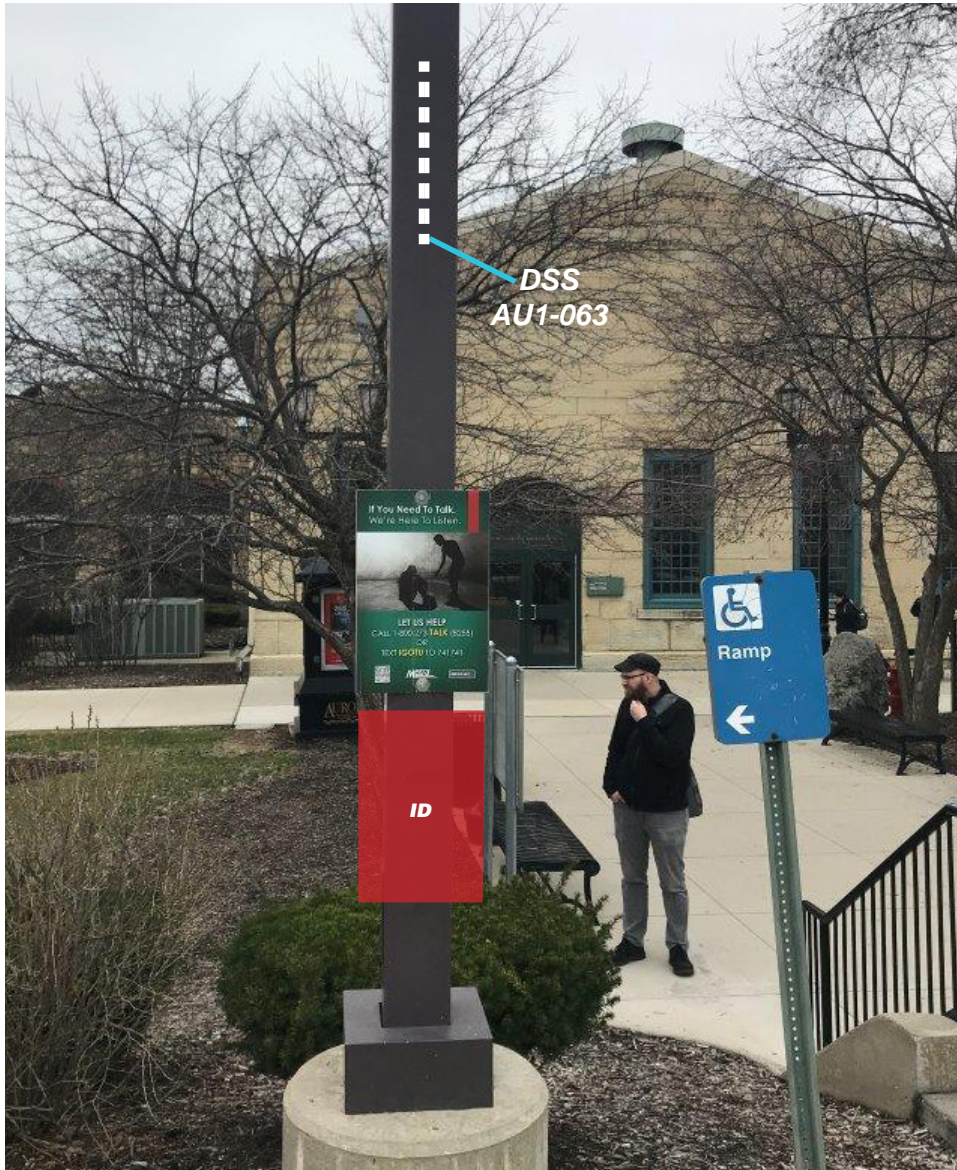

**New sign panel mounts to existing light post.**

**Size: 18" x 30" (sign panel)**

**AU1-061-N**

**AU1-061-S**

Graphics and sign sizes shown for reference only.

96" - bottom of sign from platform

DSS

ID AU1-064

DSS

ID AU1-064

**New sign panel mounts to existing light post.**

**Size: 18" x 30" (sign panel)**

**AU1-063-N**

**AU1-063-S**

Graphics and sign sizes shown for reference only.

**New sign panel mounts to existing light post.**  
**Coordinate mounting height with existing crisis hotline sign.**

**Size: 18" x 24"**

**AU1-064-E**

Graphics and sign sizes shown for reference only.

18" from sidewalk /  
wood platform edge  
to face of post

**New sign panel and sign post.**  
Direct bury post.

Size: 18" x 30" (sign panel)