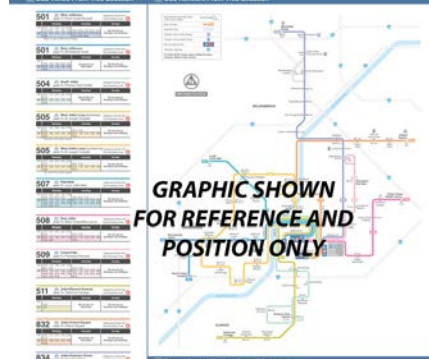

Route	Color	Icon
501	Blue	Bus
502	Red	Bus
503	Green	Bus

RTA Travel Information: www.rtaichicago.com
Phone: 312-636-7000
TTY: 312-613-3199

Graphics and sign sizes shown for reference only.