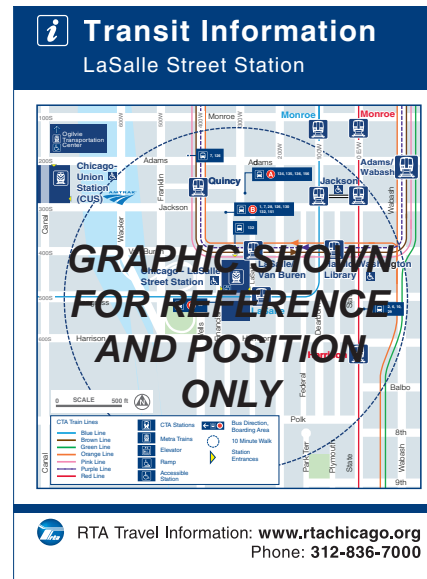

Size: 18" x 24"

AU1-087-W