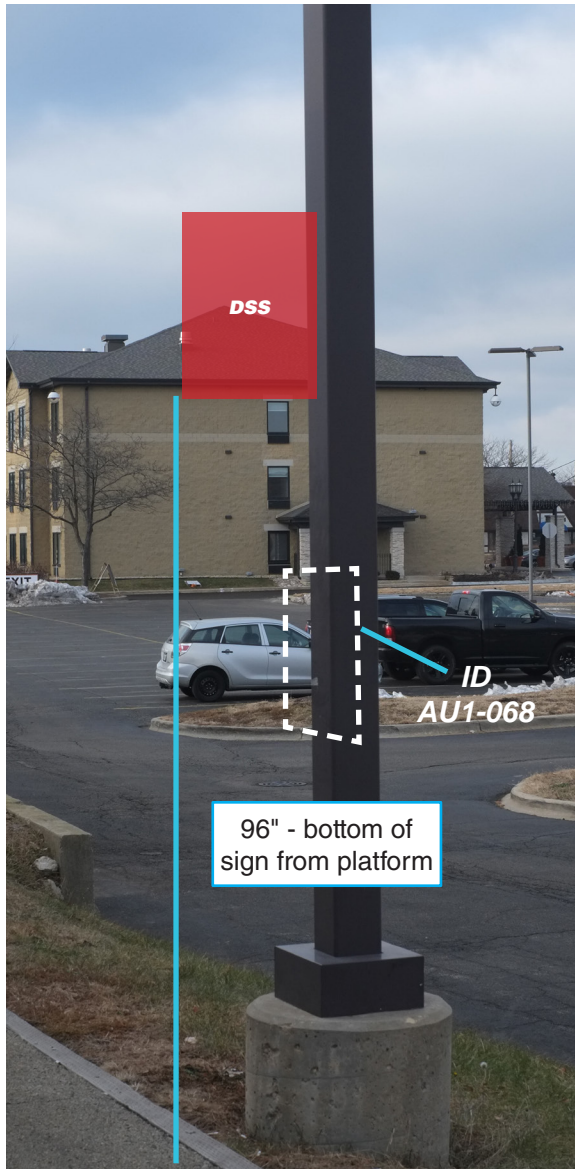

New sign panel mounts to existing light post.

Size: 18" x 30" (sign panel)

AU1-067-N