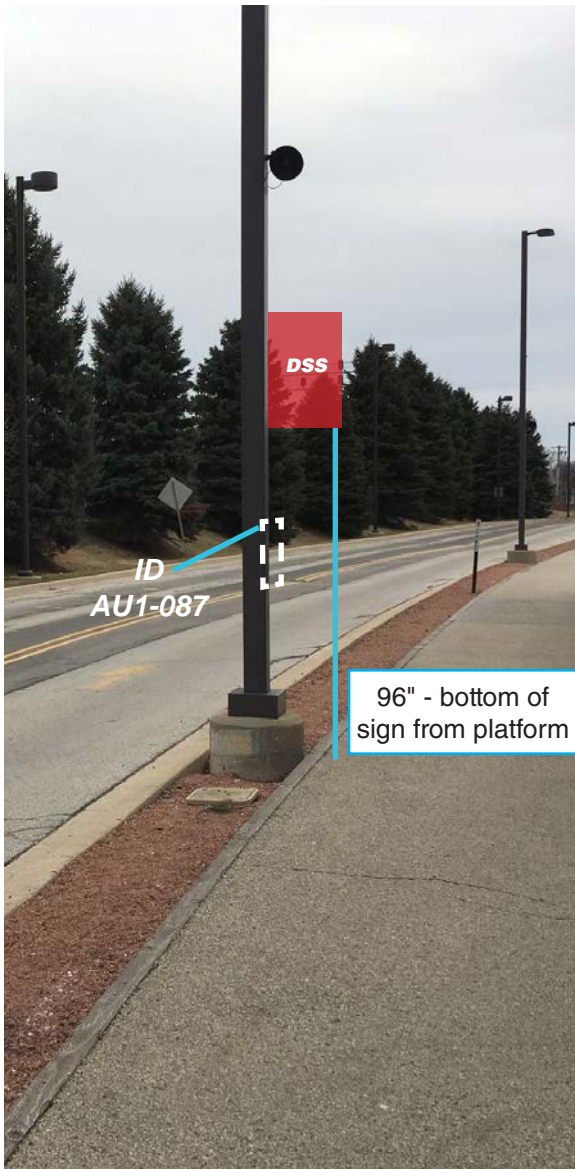

18" from pavement to face of post

**New sign panel and sign post.**  
 Direct bury post.

Size: 18" x 30" (sign panel)

**AU1-080-N**

**AU1-080-S**

Graphics and sign sizes shown for reference only.

**New sign panel mounts to existing light post.**  
**Verify mounting height with existing suicide sign.**

**Size: 18" x 24"**

**AU1-083-W**

Graphics and sign sizes shown for reference only.

New sign panel mounts to existing light post.

Size: 18" x 30"

AU1-084-N

AU1-084-S

Graphics and sign sizes shown for reference only.

**New sign panel mounts to existing light post.**

**Size: 18" x 24"**

**AU1-087-W**

**Graphics and sign sizes shown for reference only.**

New sign panel mounts to existing light post.

Size: 18" x 30"

AU1-088-N