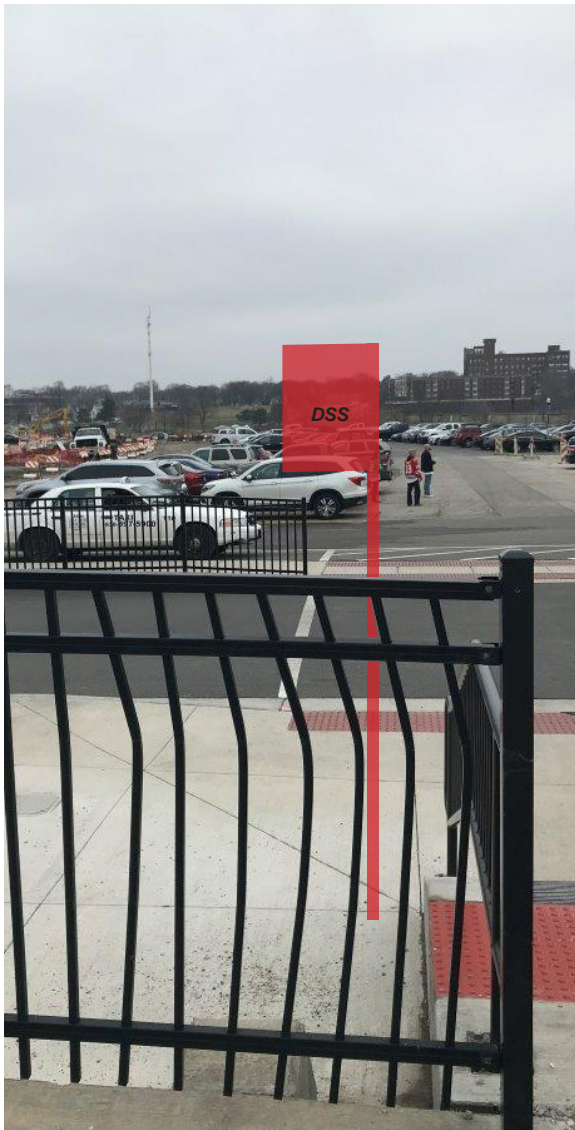

New sign panel, sign post, and base.

Size: 18" x 30" (sign panel)

AU1-060-E