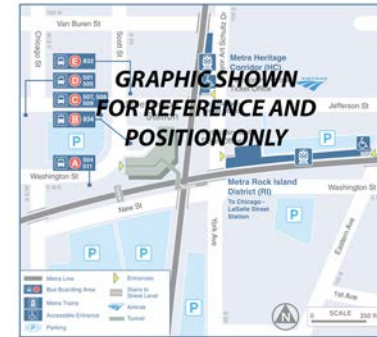

New support structure, graphics, and frames.
Existing bench, trash can, and ash tray will be moved.

Size: 147.5" x 82"

AU1-066-W

Joliet

- Metra Trains
- Amtrak Trains
- Pace Buses

RTA Travel Information: www.rtaichicago.com
Phone: 312-636-7000
TTY: 312-613-3199

Train Connections
Northeastern Illinois Region