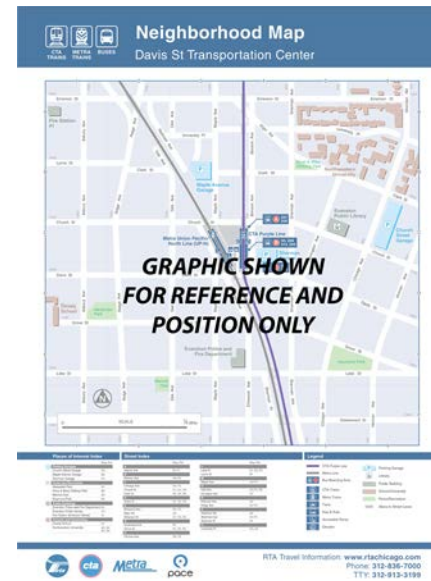

New support structure, graphics, and frames.

Size: 44" x 82"

AU1-001-E – Option 2

Graphics and sign sizes shown for reference only.