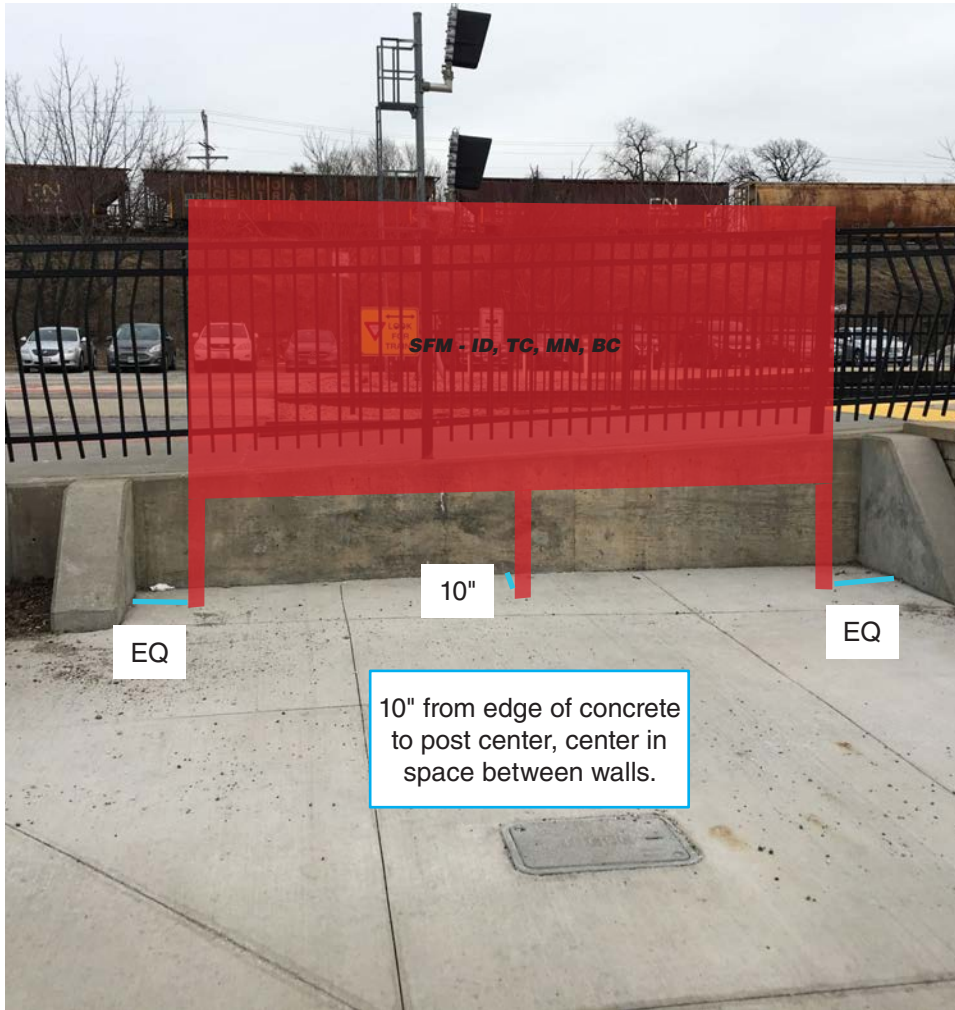

New support structure, graphics, and frames.

Size: 147.5" x 82"

AU1-050-W

Joliet

- Metra Trains
- Amtrak Trains
- Pace Buses

GRAPHIC SHOWN FOR REFERENCE AND POSITION ONLY

RTA Travel Information: www.rtaichicago.com
Phone: 312-636-7000
TTY: 312-613-3199

Train Connections
Northeastern Illinois Region

GRAPHIC SHOWN FOR REFERENCE AND POSITION ONLY

RTA Travel Information: www.rtaichicago.com
Phone: 312-636-7000
TTY: 312-613-3199

Neighborhood Map
Davis St Transportation Center

GRAPHIC SHOWN FOR REFERENCE AND POSITION ONLY

Bus Connections
Joliet Union Station

GRAPHIC SHOWN FOR REFERENCE AND POSITION ONLY

RTA Travel Information: www.rtaichicago.com
Phone: 312-636-7000
TTY: 312-613-3199

Graphics and sign sizes shown for reference only.