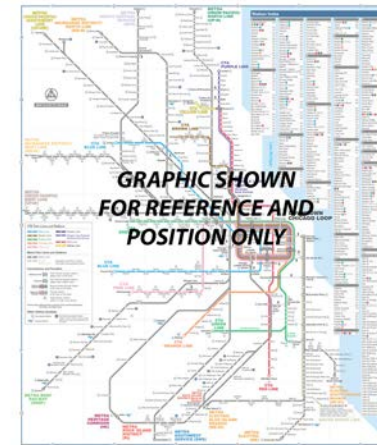

**AU1-066-W**

**Joliet**

- Metra Trains
- Amtrak Trains
- Pace Buses

RTA Travel Information: [www.rtaichicago.com](http://www.rtaichicago.com)  
 Phone: 312-636-7000  
 TTY: 312-613-3199

**Train Connections**  
 Northeastern Illinois Region

RTA Travel Information: [www.rtaichicago.com](http://www.rtaichicago.com)  
 Phone: 312-636-7000  
 TTY: 312-613-3199

**Neighborhood Map**  
 Davis St Transportation Center

Line	Color	Icon
Metra Line	Blue	Metra Train
Amtrak Line	Red	Amtrak Train
Pace Bus	Green	Pace Bus