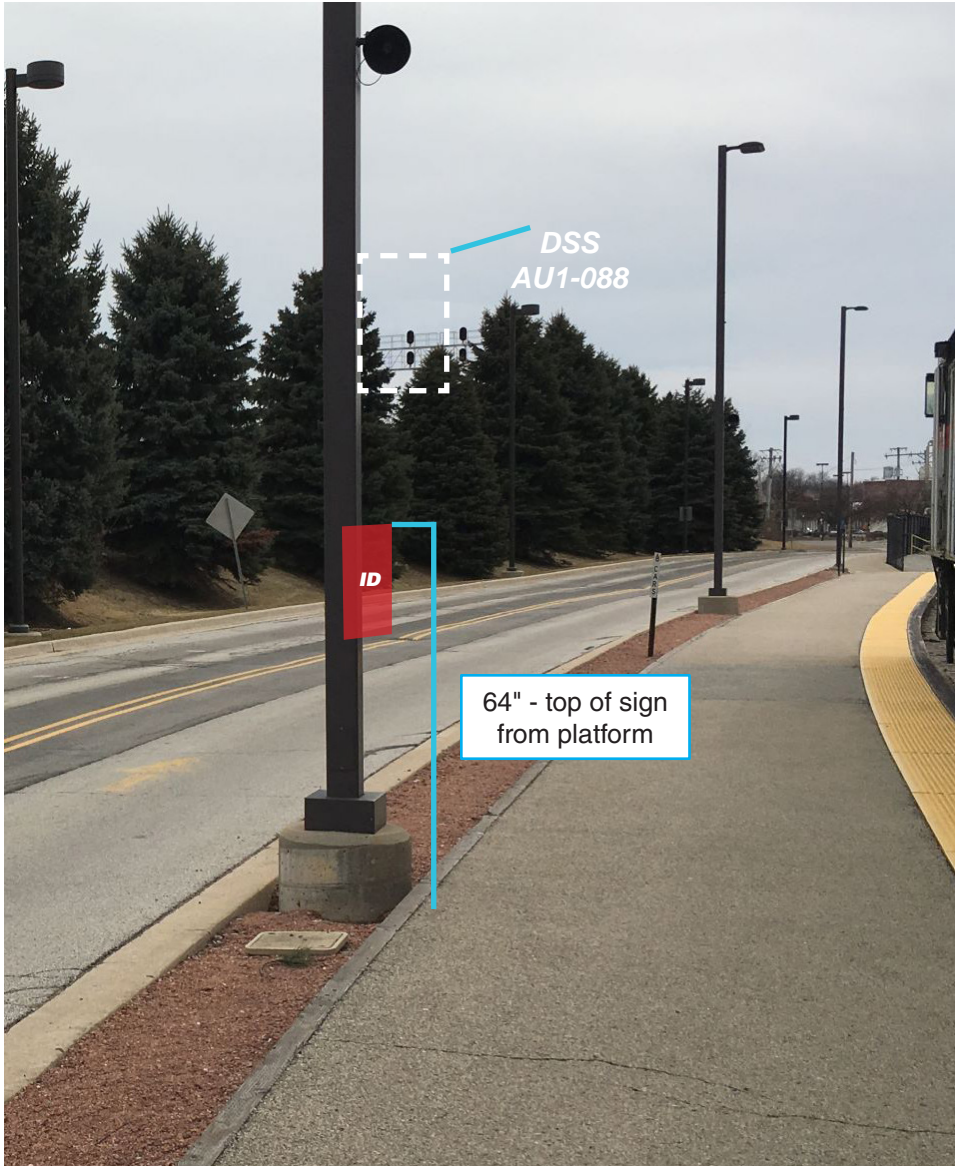

18" from pavement to face of post

**New sign panel and sign post.**  
 Direct bury post.

Size: 18" x 30" (sign panel)

**AU1-080-N**

**AU1-080-S**

Graphics and sign sizes shown for reference only.

**New sign panel mounts to existing light post.**  
**Verify mounting height with existing suicide sign.**

**Size: 18" x 24"**

**AU1-083-W**

Graphics and sign sizes shown for reference only.

New sign panel mounts to existing light post.

Size: 18" x 30"

AU1-084-N

AU1-084-S

Graphics and sign sizes shown for reference only.

**New sign panel mounts to existing light post.**

**Size: 18" x 24"**

**AU1-087-W**

**Graphics and sign sizes shown for reference only.**

New sign panel mounts to existing light post.

Size: 18" x 30"

AU1-088-N