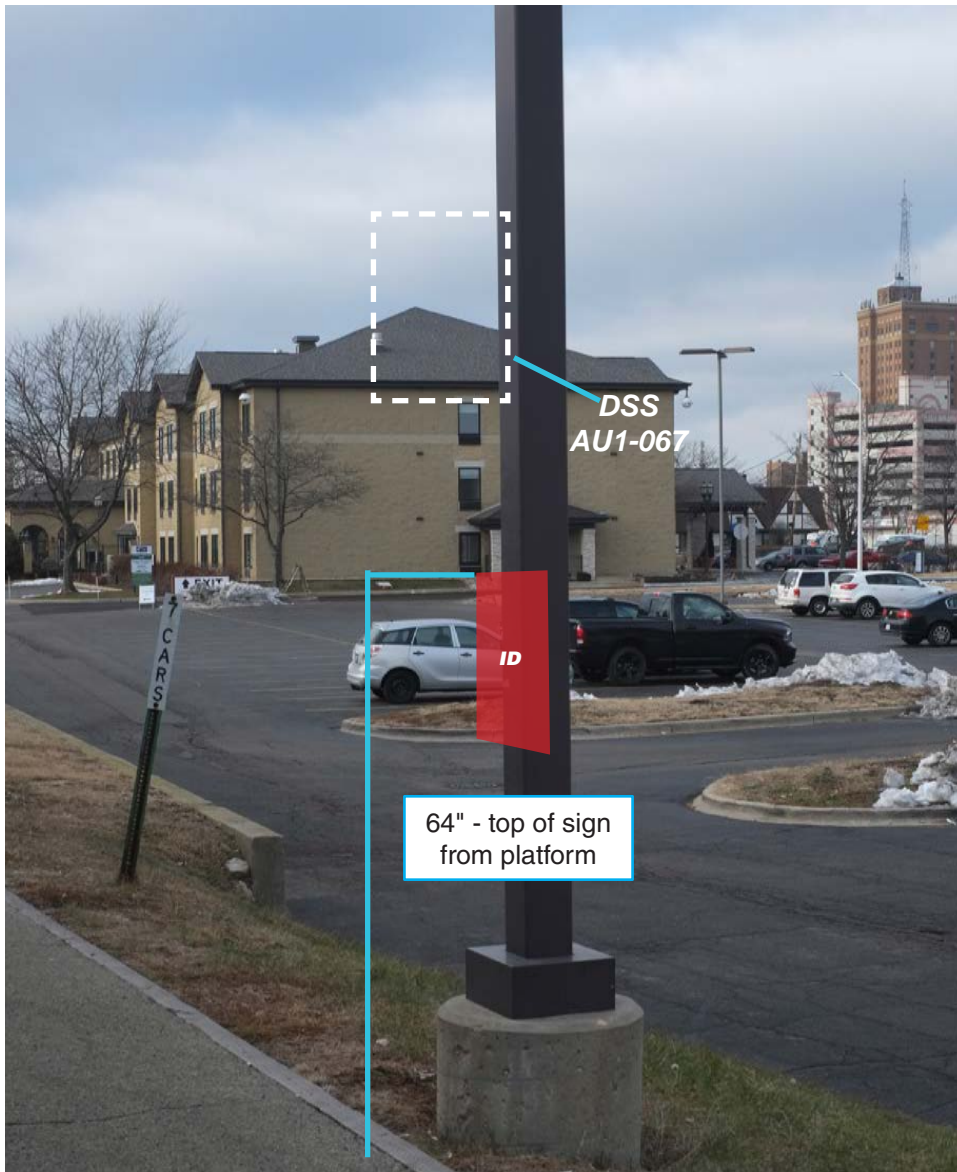

*Size: 18" x 30" (sign panel)*

**AU1-067-N**

*Graphics and sign sizes shown for reference only.*

**AU1-067-S**

**New sign panel mounts to existing light post.**

**Size: 18" x 24"**

**AU1-068-E**

Graphics and sign sizes shown for reference only.

18" from pavement to face of post

**New sign panel and sign post.**  
 Direct bury post.

Size: 18" x 30" (sign panel)

**AU1-080-N**

**AU1-080-S**

Graphics and sign sizes shown for reference only.

**New sign panel mounts to existing light post.**  
**Verify mounting height with existing suicide sign.**