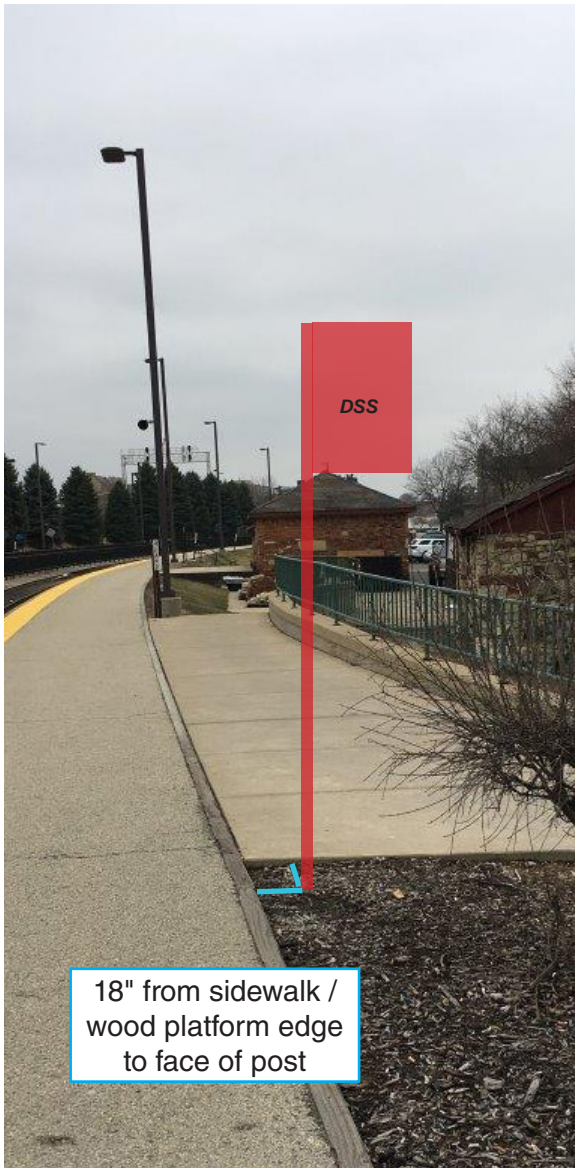

**New sign panel mounts to existing light post.**

**Size: 18" x 30" (sign panel)**

**AU1-061-N**

**AU1-061-S**

Graphics and sign sizes shown for reference only.

96" - bottom of sign from platform

DSS

ID AU1-064

DSS

ID AU1-064

**New sign panel mounts to existing light post.**

**Size: 18" x 30" (sign panel)**

**AU1-063-N**

**AU1-063-S**

Graphics and sign sizes shown for reference only.

**New sign panel mounts to existing light post.**  
**Coordinate mounting height with existing crisis hotline sign.**

**Size: 18" x 24"**

**AU1-064-E**

Graphics and sign sizes shown for reference only.

18" from sidewalk /  
wood platform edge  
to face of post

**New sign panel and sign post.**  
Direct bury post.

Size: 18" x 30" (sign panel)