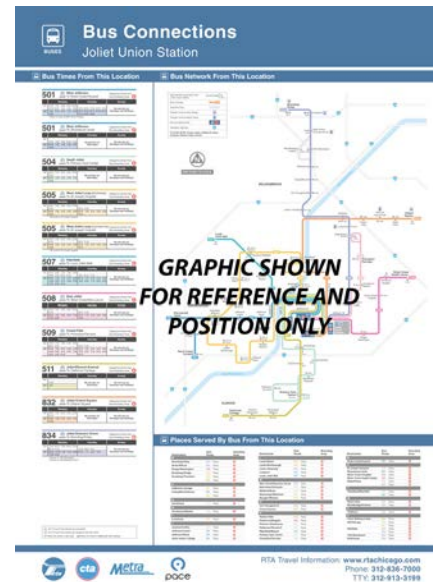

*New sign panel mounts to existing light post.*

*Size: 18" x 30" (sign panel)*

**AU1-002-N – Option 2**

**AU1-002-S – Option 2**

Graphics and sign sizes shown for reference only.

**New vinyl graphics installed in bus shelter cabinet.**