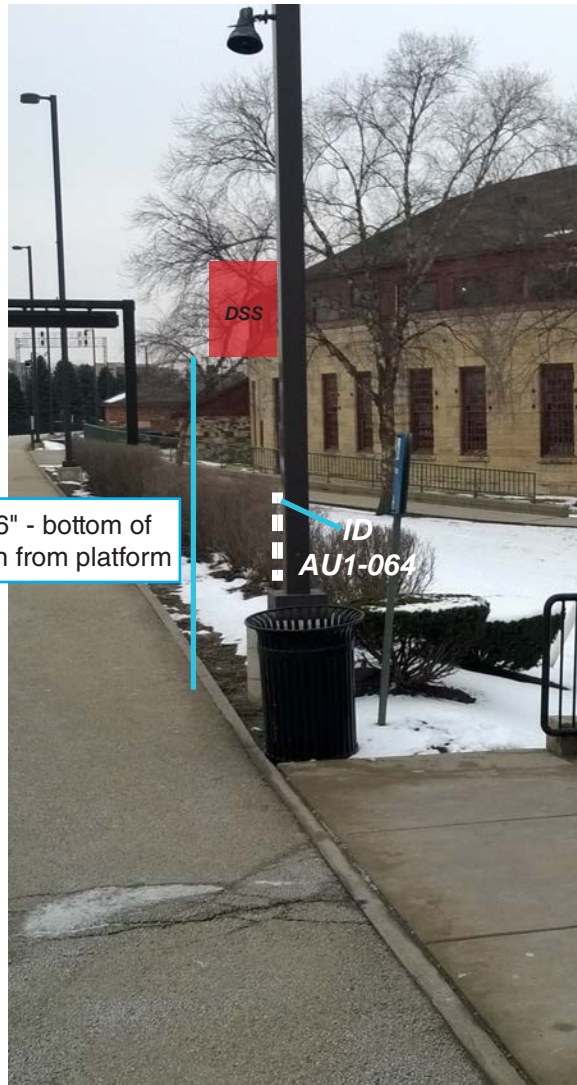

Graphics and sign sizes shown for reference only.

**New sign panel, sign post, and base.**

**Size: 18" x 30" (sign panel)**

**AU1-060-E**

**AU1-060-W**

Graphics and sign sizes shown for reference only.

96" - bottom of sign from platform

**New sign panel mounts to existing light post.**

**Size: 18" x 30" (sign panel)**

**AU1-061-N**

**AU1-061-S**

Graphics and sign sizes shown for reference only.

96" - bottom of sign from platform

DSS

ID AU1-064