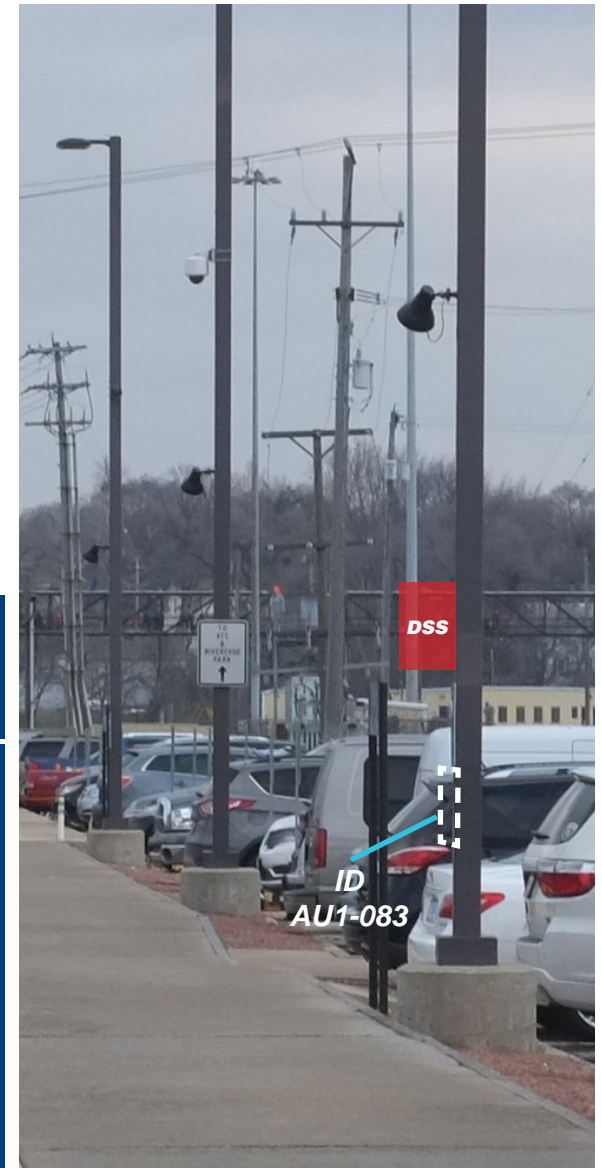

**Size: 18" x 24"**

**AU1-083-W**

Graphics and sign sizes shown for reference only.

New sign panel mounts to existing light post.

Size: 18" x 30"

AU1-084-N

AU1-084-S

Graphics and sign sizes shown for reference only.