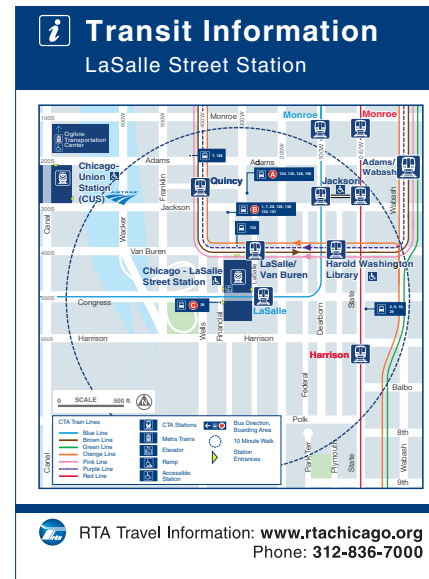

**GRAPHIC SHOWN FOR REFERENCE AND POSITION ONLY**

**Bus Connections**  
Joliet Union Station

**GRAPHIC SHOWN FOR REFERENCE AND POSITION ONLY**

RTA Travel Information: [www.rtaichicago.com](http://www.rtaichicago.com)  
Phone: 312-636-7000  
TTY: 312-613-3199

DSS

ID AU1-064

**New sign panel mounts to existing light post.**

**Size: 18" x 30" (sign panel)**

**AU1-063-N**

**AU1-063-S**

Graphics and sign sizes shown for reference only.

**New sign panel mounts to existing light post.**  
**Coordinate mounting height with existing crisis hotline sign.**

RTA Travel Information: [www.rtaichicago.com](http://www.rtaichicago.com)  
 Phone: 312-636-7000  
 TTY: 312-613-3199

**Neighborhood Map**  
 Davis St Transportation Center

Line	Color	Icon
Metra Line	Blue	Metra Train
Amtrak Line	Red	Amtrak Train
Pace Bus	Green	Pace Bus