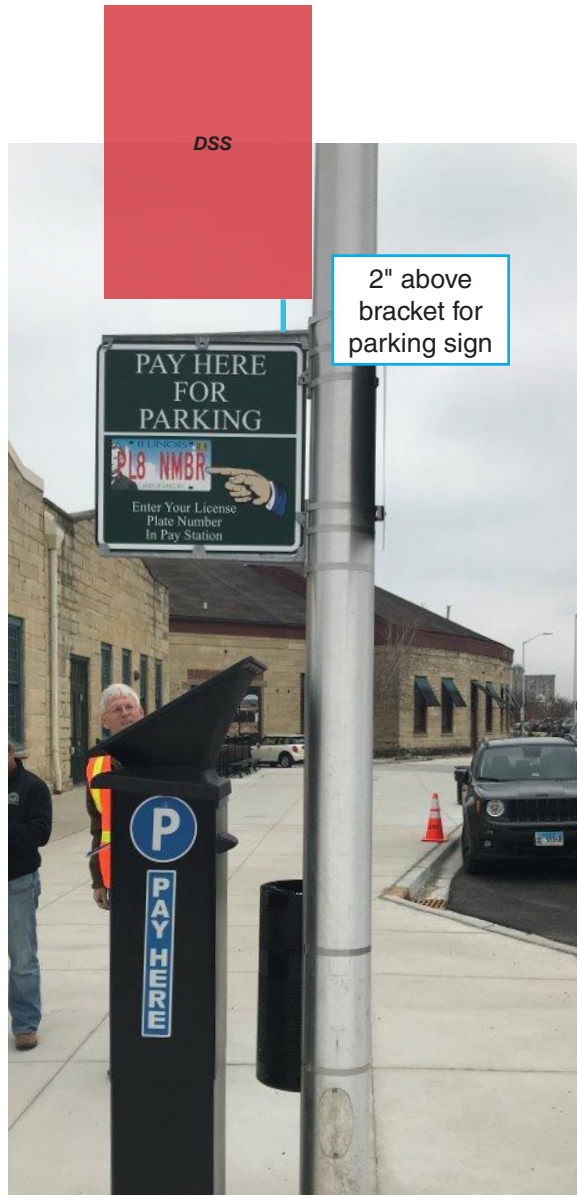

 
<b>Metra Trains</b>
 
<b>Buses</b>
  
<b>Metra Tickets and Ventra Vending</b>

62" - top of sign

*New sign panel mounts to existing street light post.*

*Size: 12" x 18"*

**AU1-003-S – Option 1**

*Graphics and sign sizes shown for reference only.*

*New sign panel mounts to existing light post.*

*Size: 18" x 30" (sign panel)*

**AU1-002-N – Option 2**

**AU1-002-S – Option 2**

Graphics and sign sizes shown for reference only.

**New vinyl graphics installed in bus shelter cabinet.**