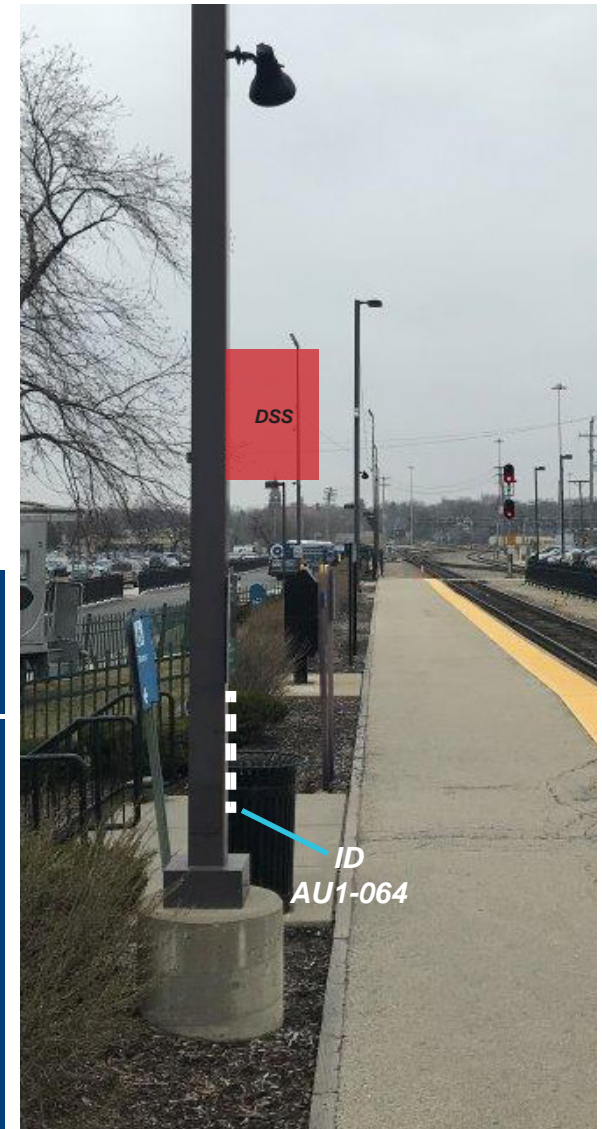

Graphics and sign sizes shown for reference only.

**New sign panel, sign post, and base.**

**Size: 18" x 30" (sign panel)**

**AU1-060-E**

**AU1-060-W**

Graphics and sign sizes shown for reference only.

96" - bottom of sign from platform

**New sign panel mounts to existing light post.**

**Size: 18" x 30" (sign panel)**

**AU1-061-N**

**AU1-061-S**

Graphics and sign sizes shown for reference only.

96" - bottom of sign from platform

DSS

ID AU1-064