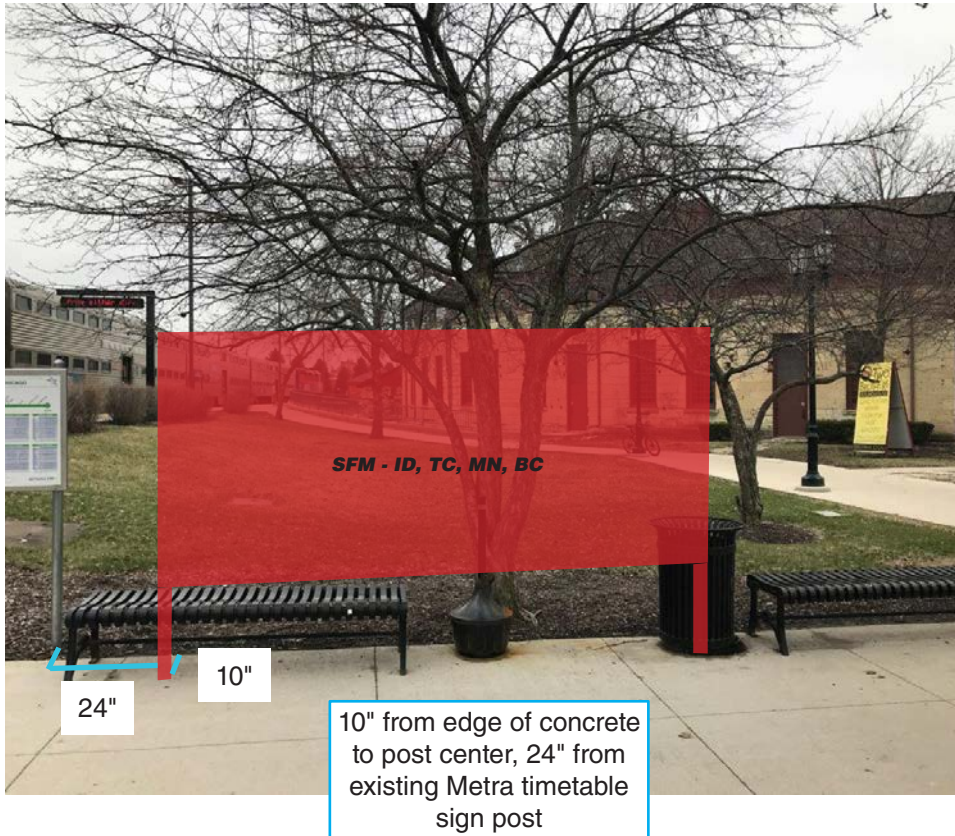

New support structure, graphics, and frames.
Existing bench, trash can, and ash tray will be moved.

Size: 147.5" x 82"

AU1-066-W

Joliet

- Metra Trains
- Amtrak Trains
- Pace Buses

RTA Travel Information: www.rtaichicago.com
Phone: 312-636-7000
TTY: 312-613-3199

Train Connections
Northeastern Illinois Region

RTA Travel Information: www.rtaichicago.com
Phone: 312-636-7000
TTY: 312-613-3199

Neighborhood Map
Davis St Transportation Center

Line	Color	Icon
Metra Line	Blue	Metra Train
Amtrak Line	Red	Amtrak Train
Pace Bus	Green	Pace Bus

RTA Travel Information: www.rtaichicago.com
Phone: 312-636-7000
TTY: 312-613-3199

Bus Connections
Joliet Union Station

Route	Color	Icon
501	Blue	Bus
502	Red	Bus
503	Green	Bus

RTA Travel Information: www.rtaichicago.com
Phone: 312-636-7000
TTY: 312-613-3199

Graphics and sign sizes shown for reference only.