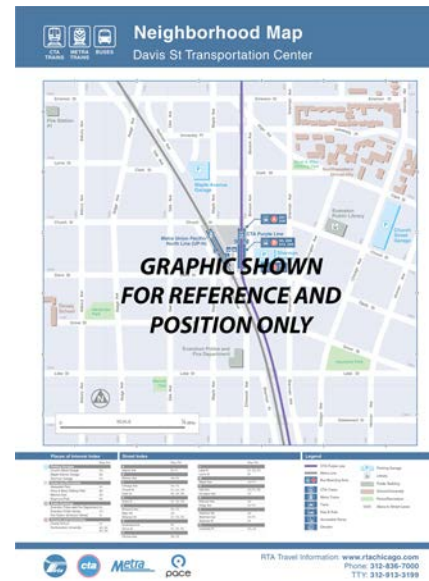

New support structure, graphics, and frames.

Size: 44" x 82"

AU1-001-E – Option 3

Graphics and sign sizes shown for reference only.