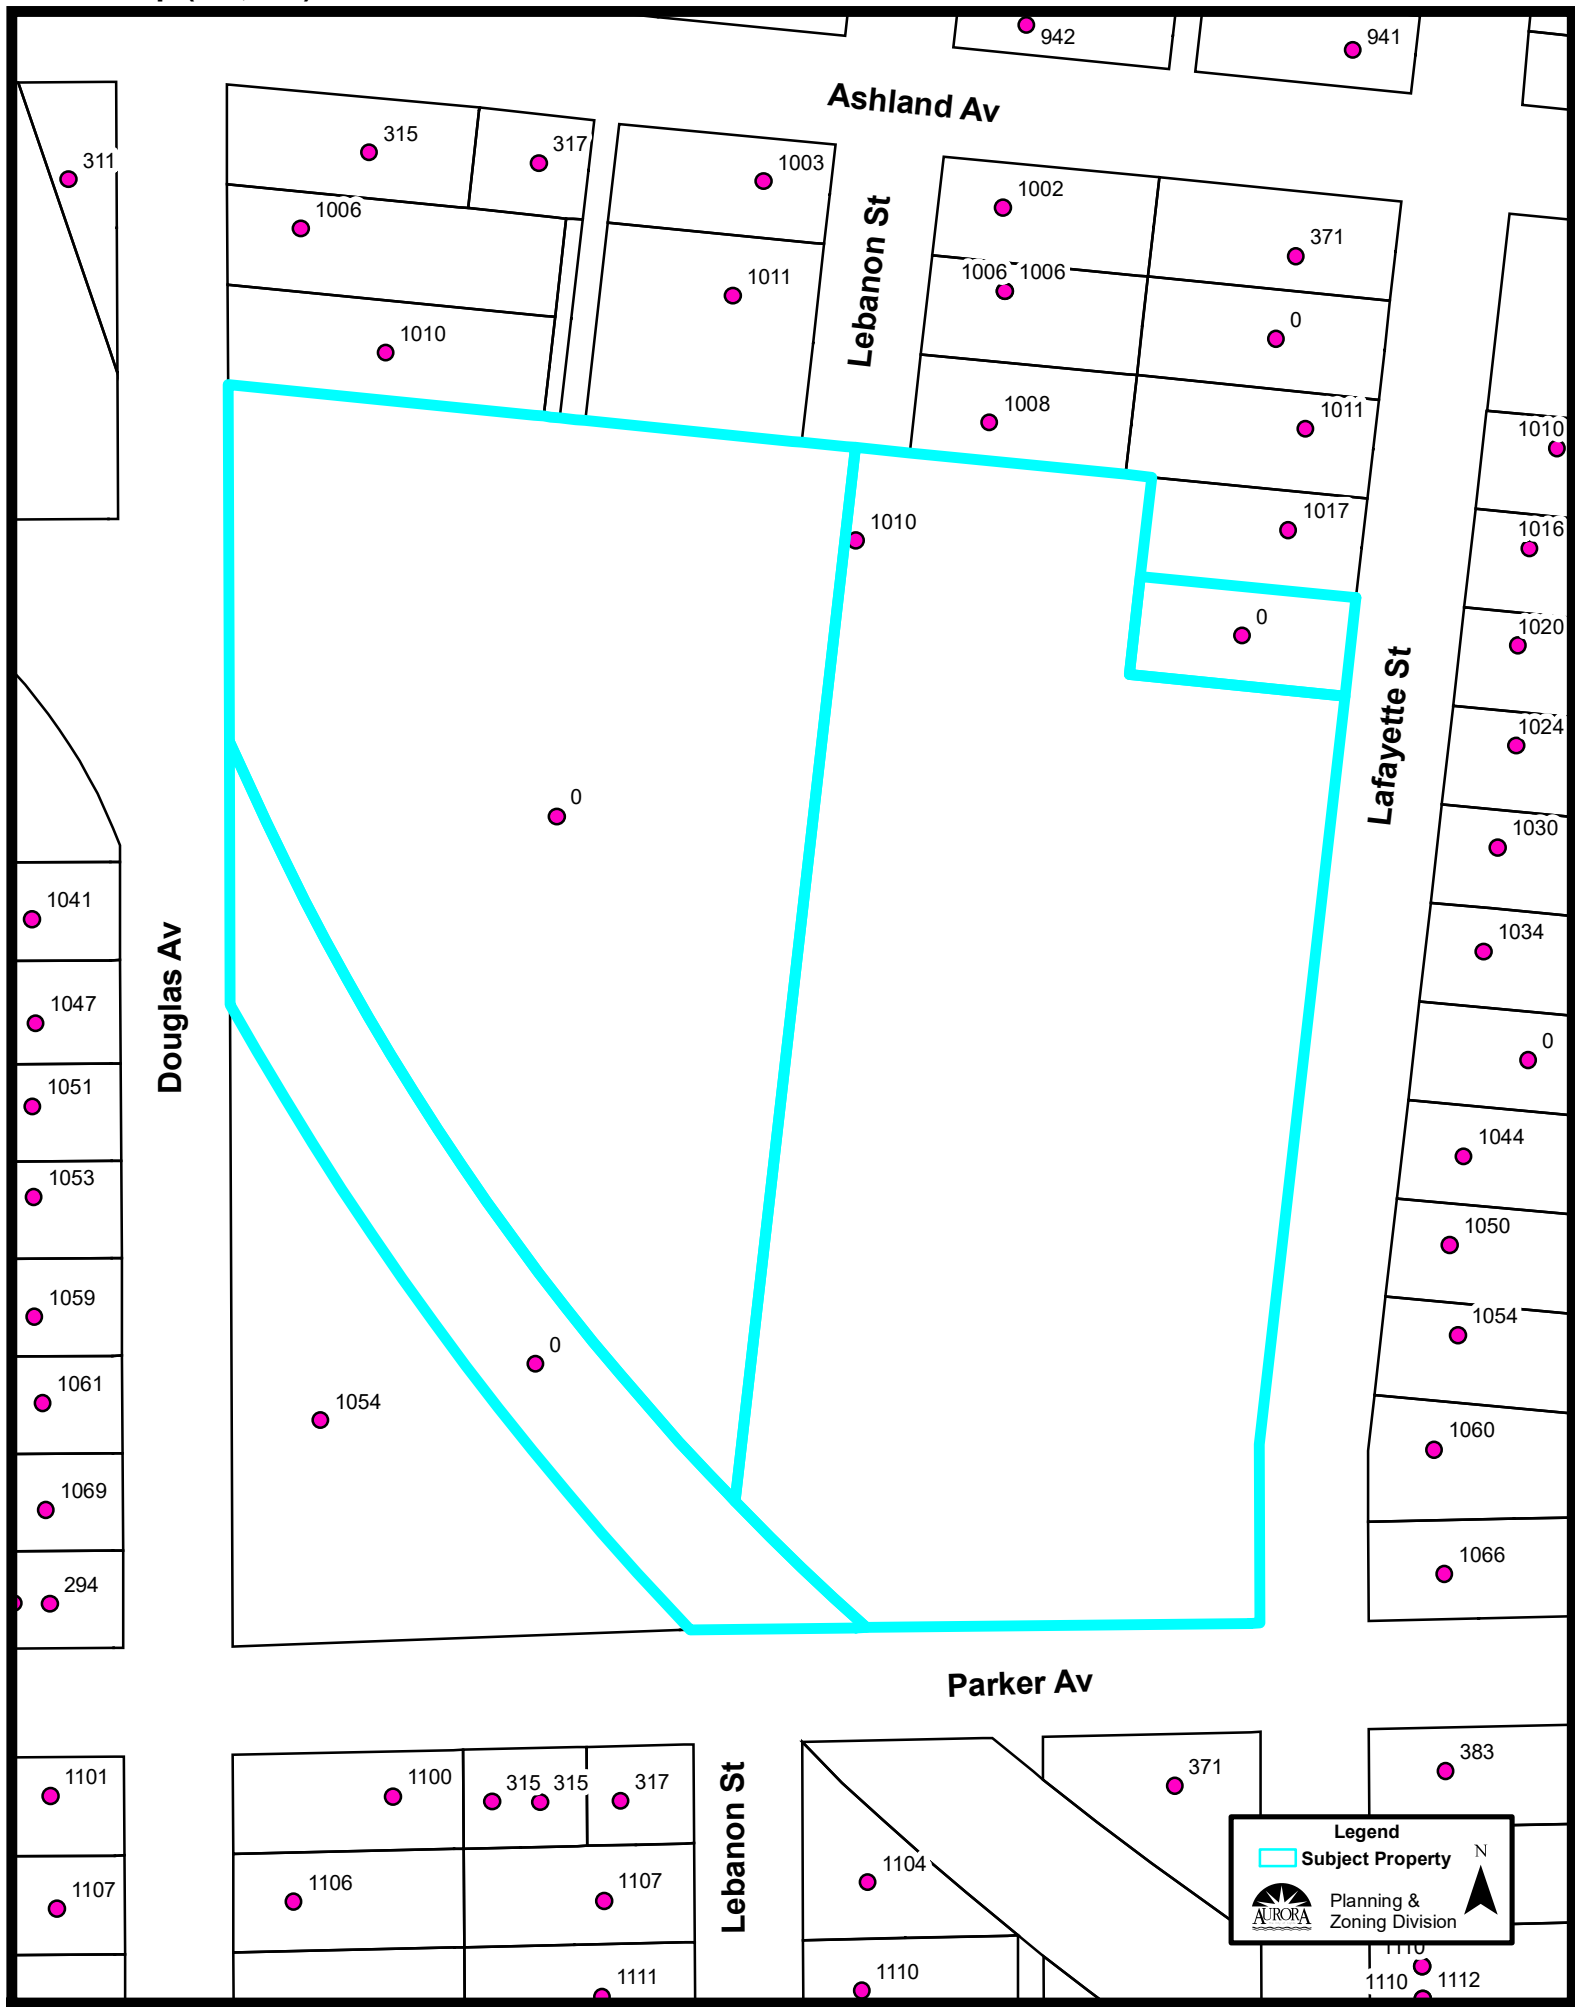

Aerial Map (1:1,000):

# Zoning Map (1:5,000):

**Legend**

- Subject Property

N

Planning & Zoning Division

Comprehensive Plan (1:5,000):

Planning & Zoning Division

**Aerial Map (1:1,000):**