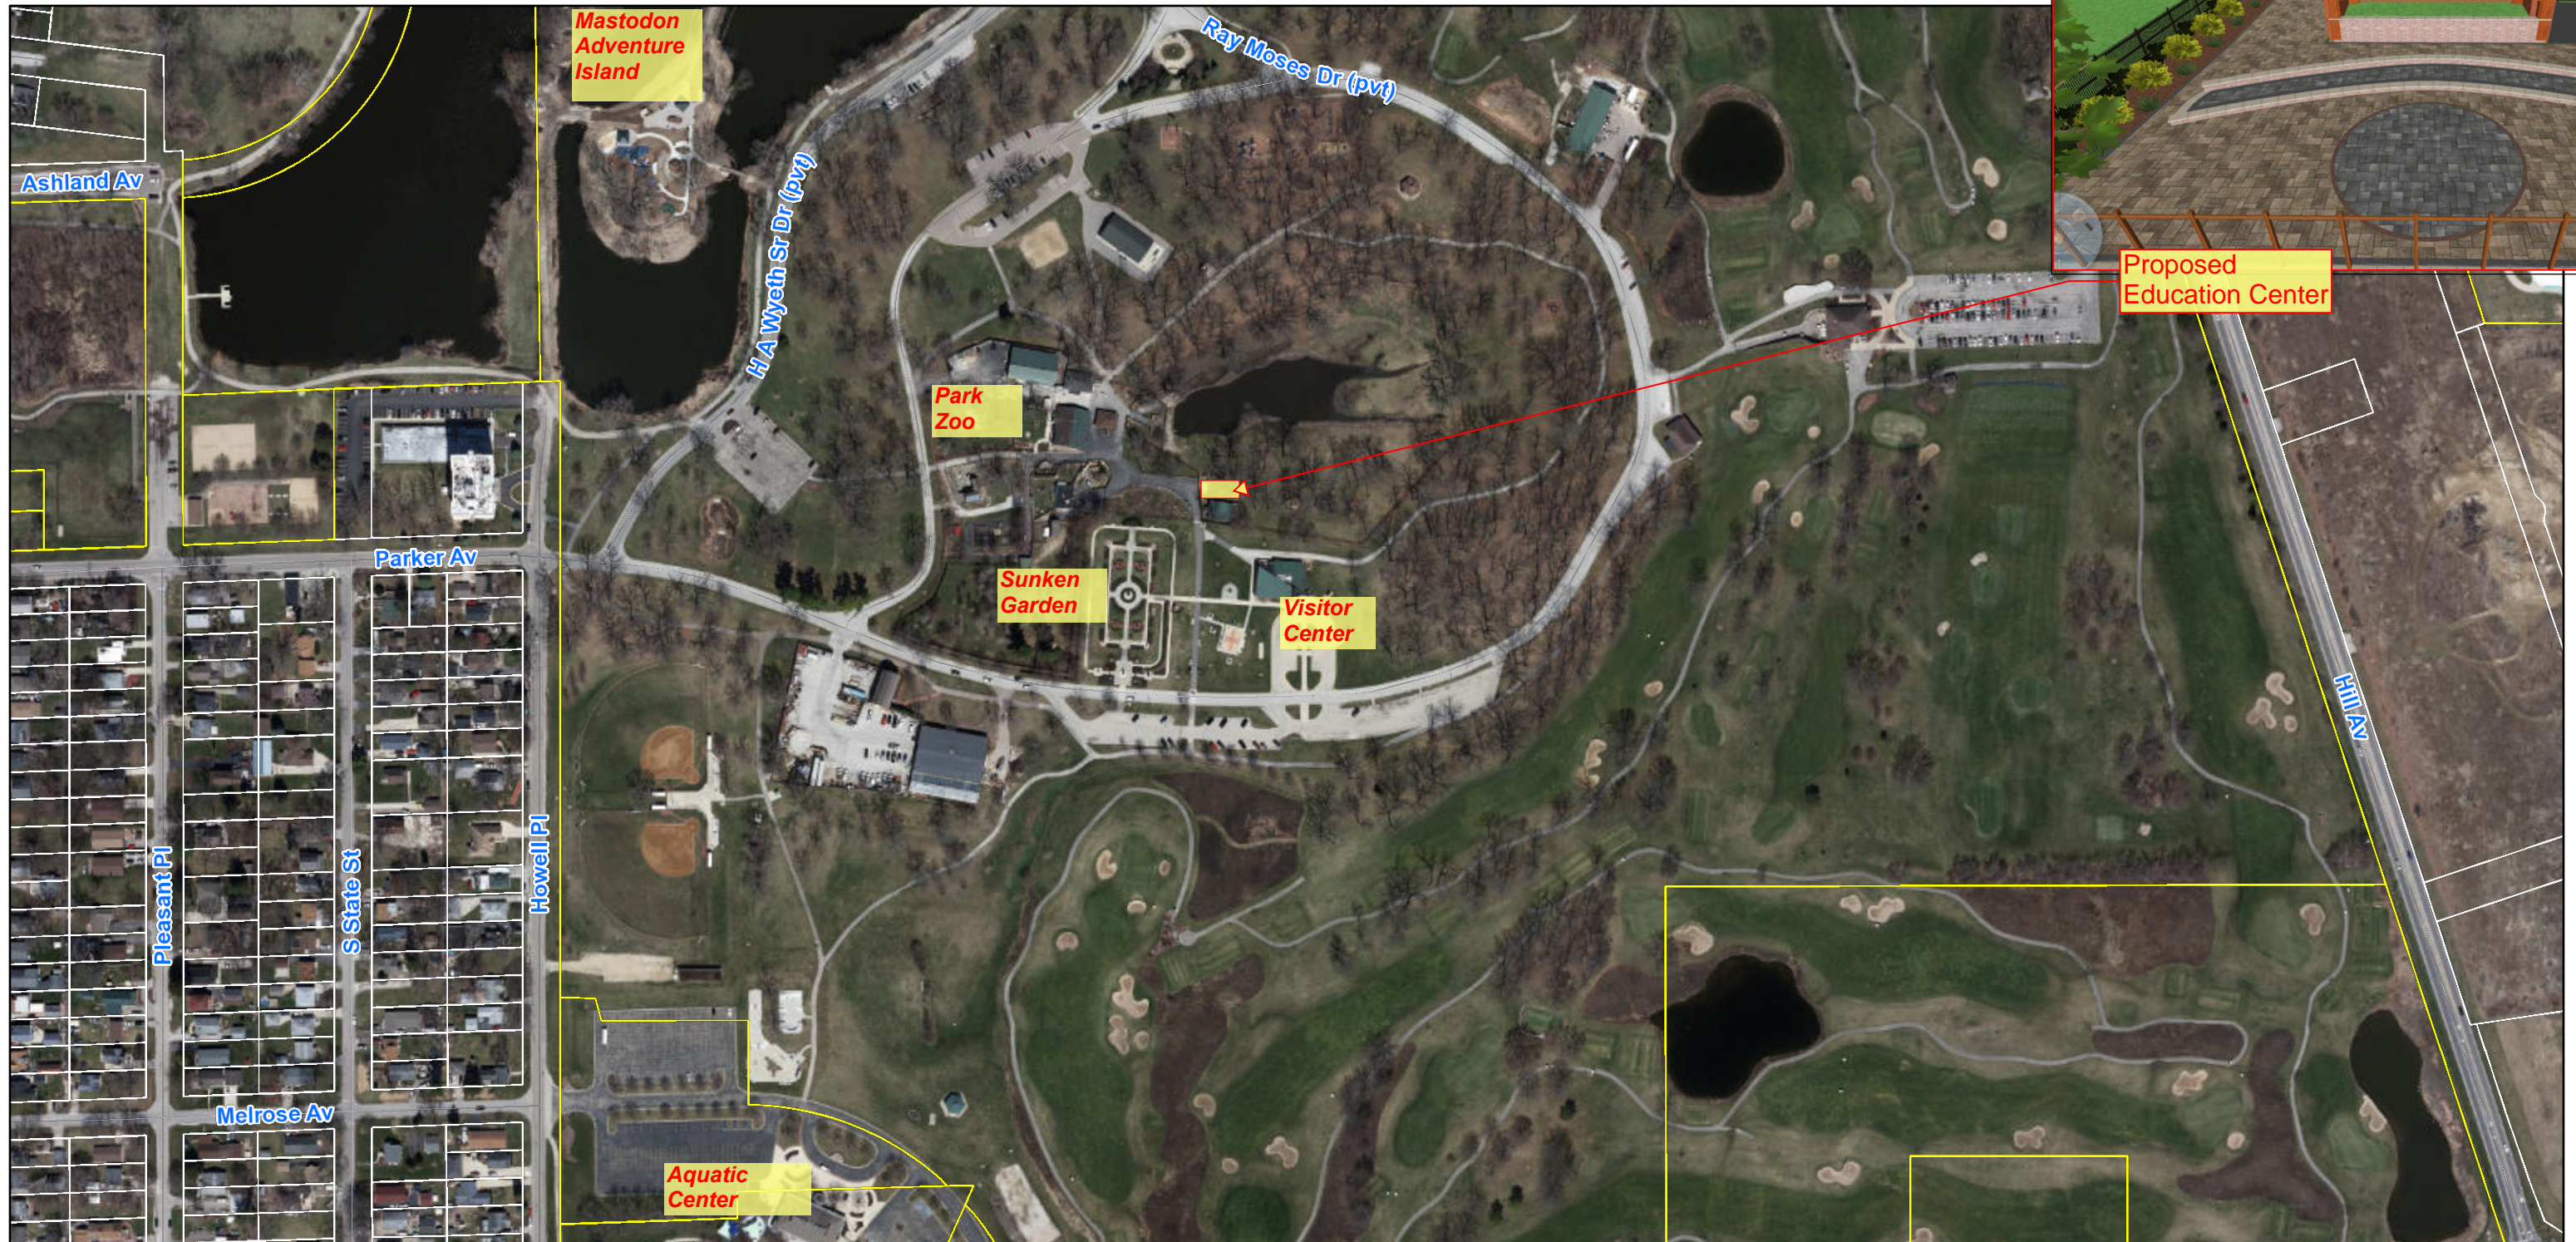

# Phillips Park- Project Location

Kane County IL/Ayres, Will County, Maxar, The City of Aurora GIS and Engineering Department.