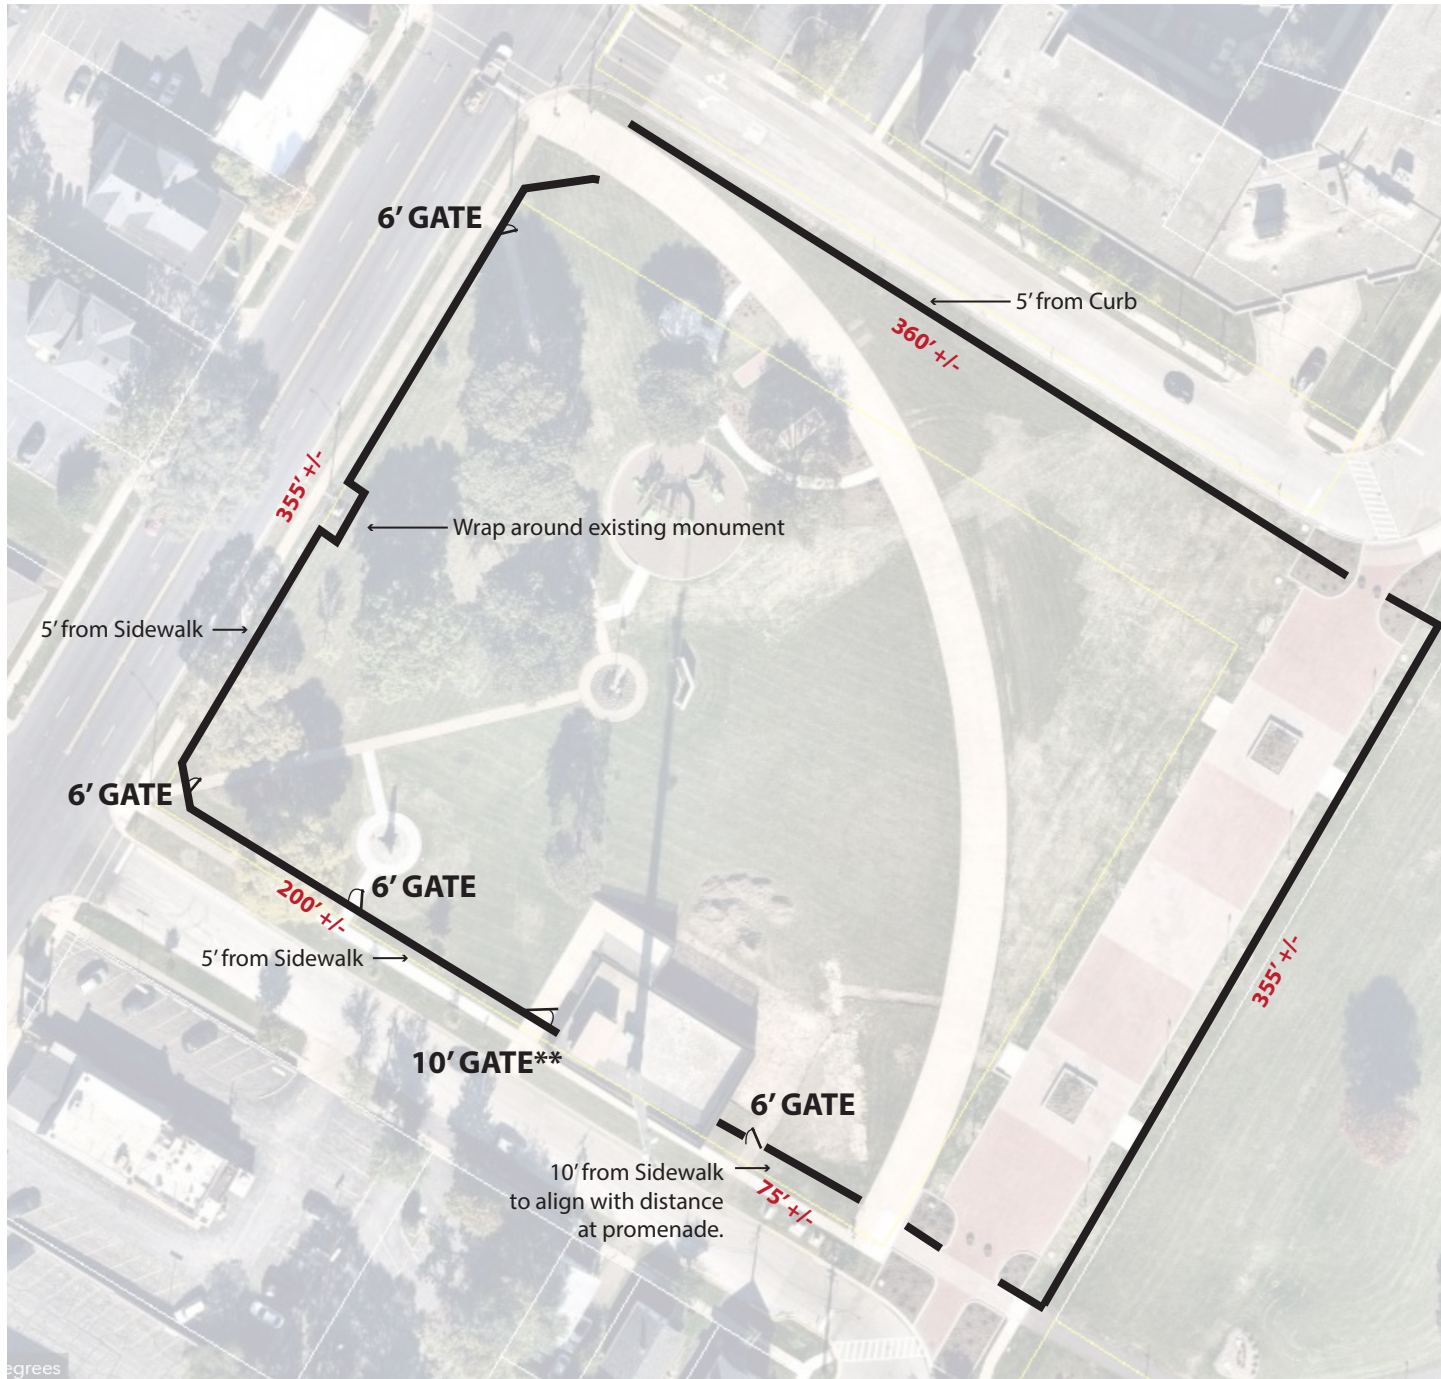

PROPOSED FENCING PLAN - WILDER PARK - DIMENSIONS APPROXIMATE

*Approximate Measures

430 feet on the north
300 feet on the south
355 feet on the west
355 feet on the east
TOTAL 1440 feet of fencing

GATES

4 Six Foot Wide Gates
1 Ten Foot Wide Gate Could be one 10' wide gate, or two 5 foot swing, or one slide gate.