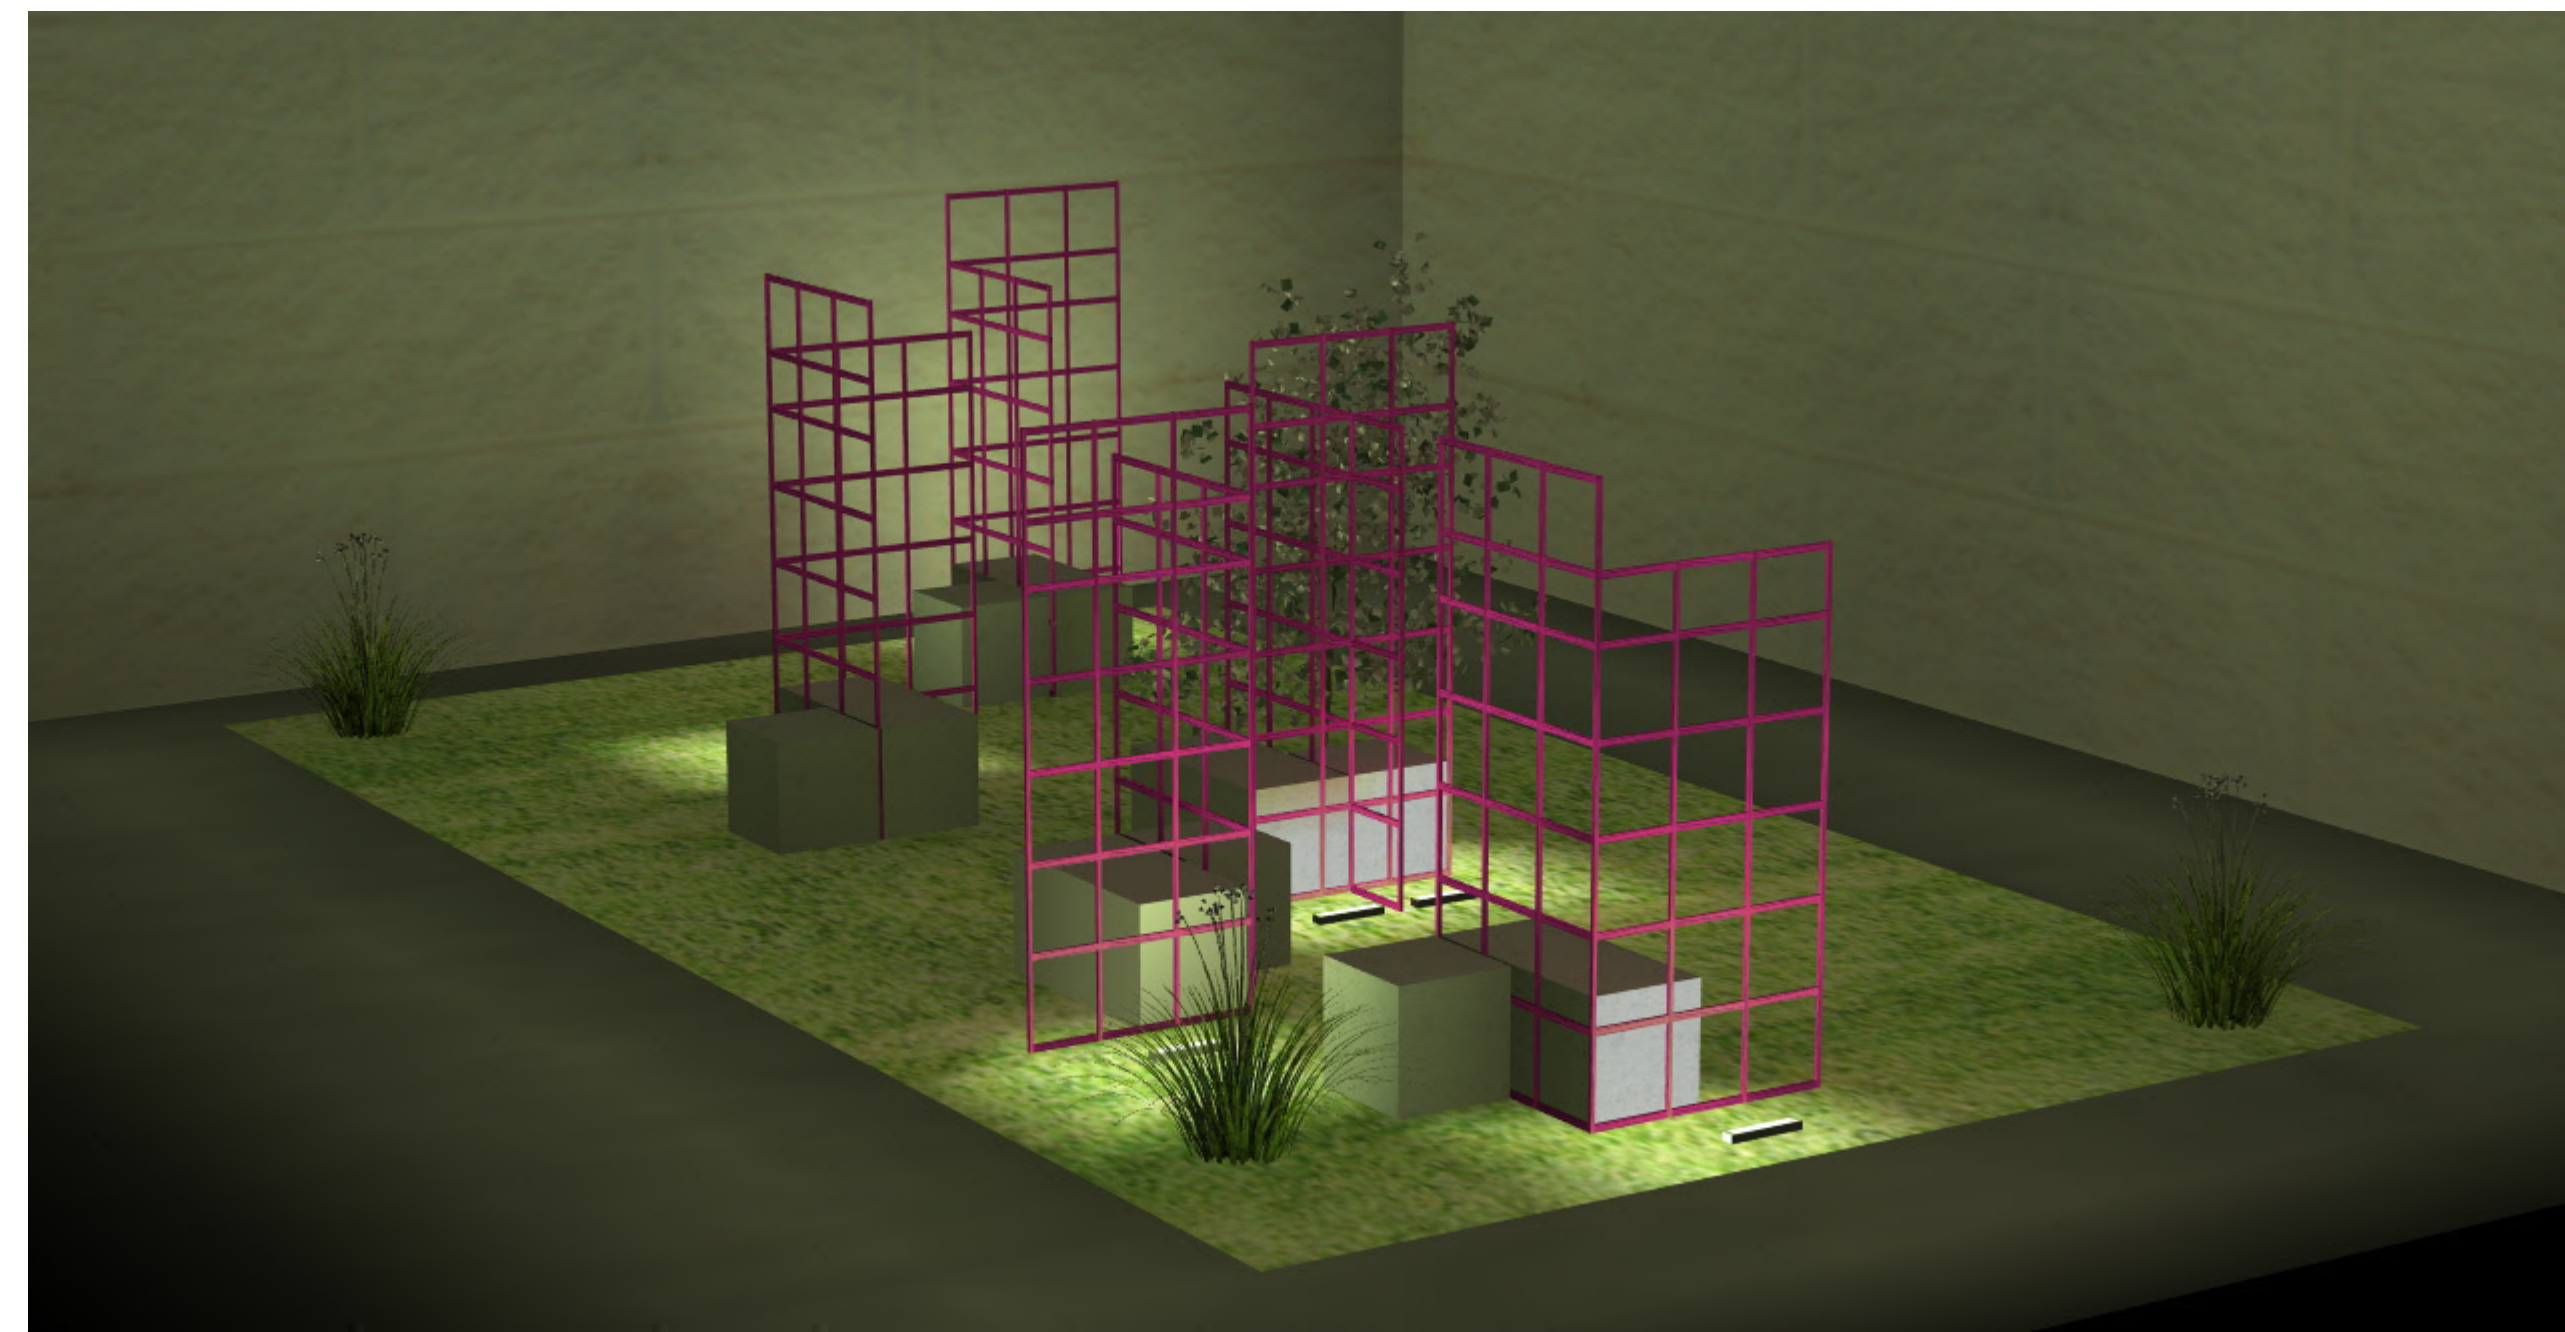

Viewpoint 1

Viewpoint 2

Viewpoint 3

Viewpoint 4

Viewpoint 5

Chicago Lightworks
 505 Warrenville Rd.
 Suite 101
 Lisle, IL 60532

Prepared By:
M Brizzell
 (630) 320-2948
 MBrizzell@chicagolightworks.com

Rev	Date	Comments

Project Name: **Aurora Public Art Commission**
 NOT TO SCALE
 Date: **7/5/2023**

Luminaire Schedule						
Symbol	Qty	[MANUFAC]	Description	LLF	Lum. Watts	Lum. Lumens
	6	HEPER USA	LR9012_582-US-VVV-350-830	0.850	10	818

Viewpoint 6

Chicago Lightworks
 505 Warrenville Rd.
 Suite 101
 Lisle, IL 60532

Prepared By:
M Brizzell
 (630) 320-2948
 MBrizzell@chicagolightworks.com

Rev	Date	Comments
-	-	-
-	-	-
-	-	-
-	-	-
-	-	-

Project Name:
Aurora Public Art Commission
 NOT TO SCALE
 Date: **7/5/2023**