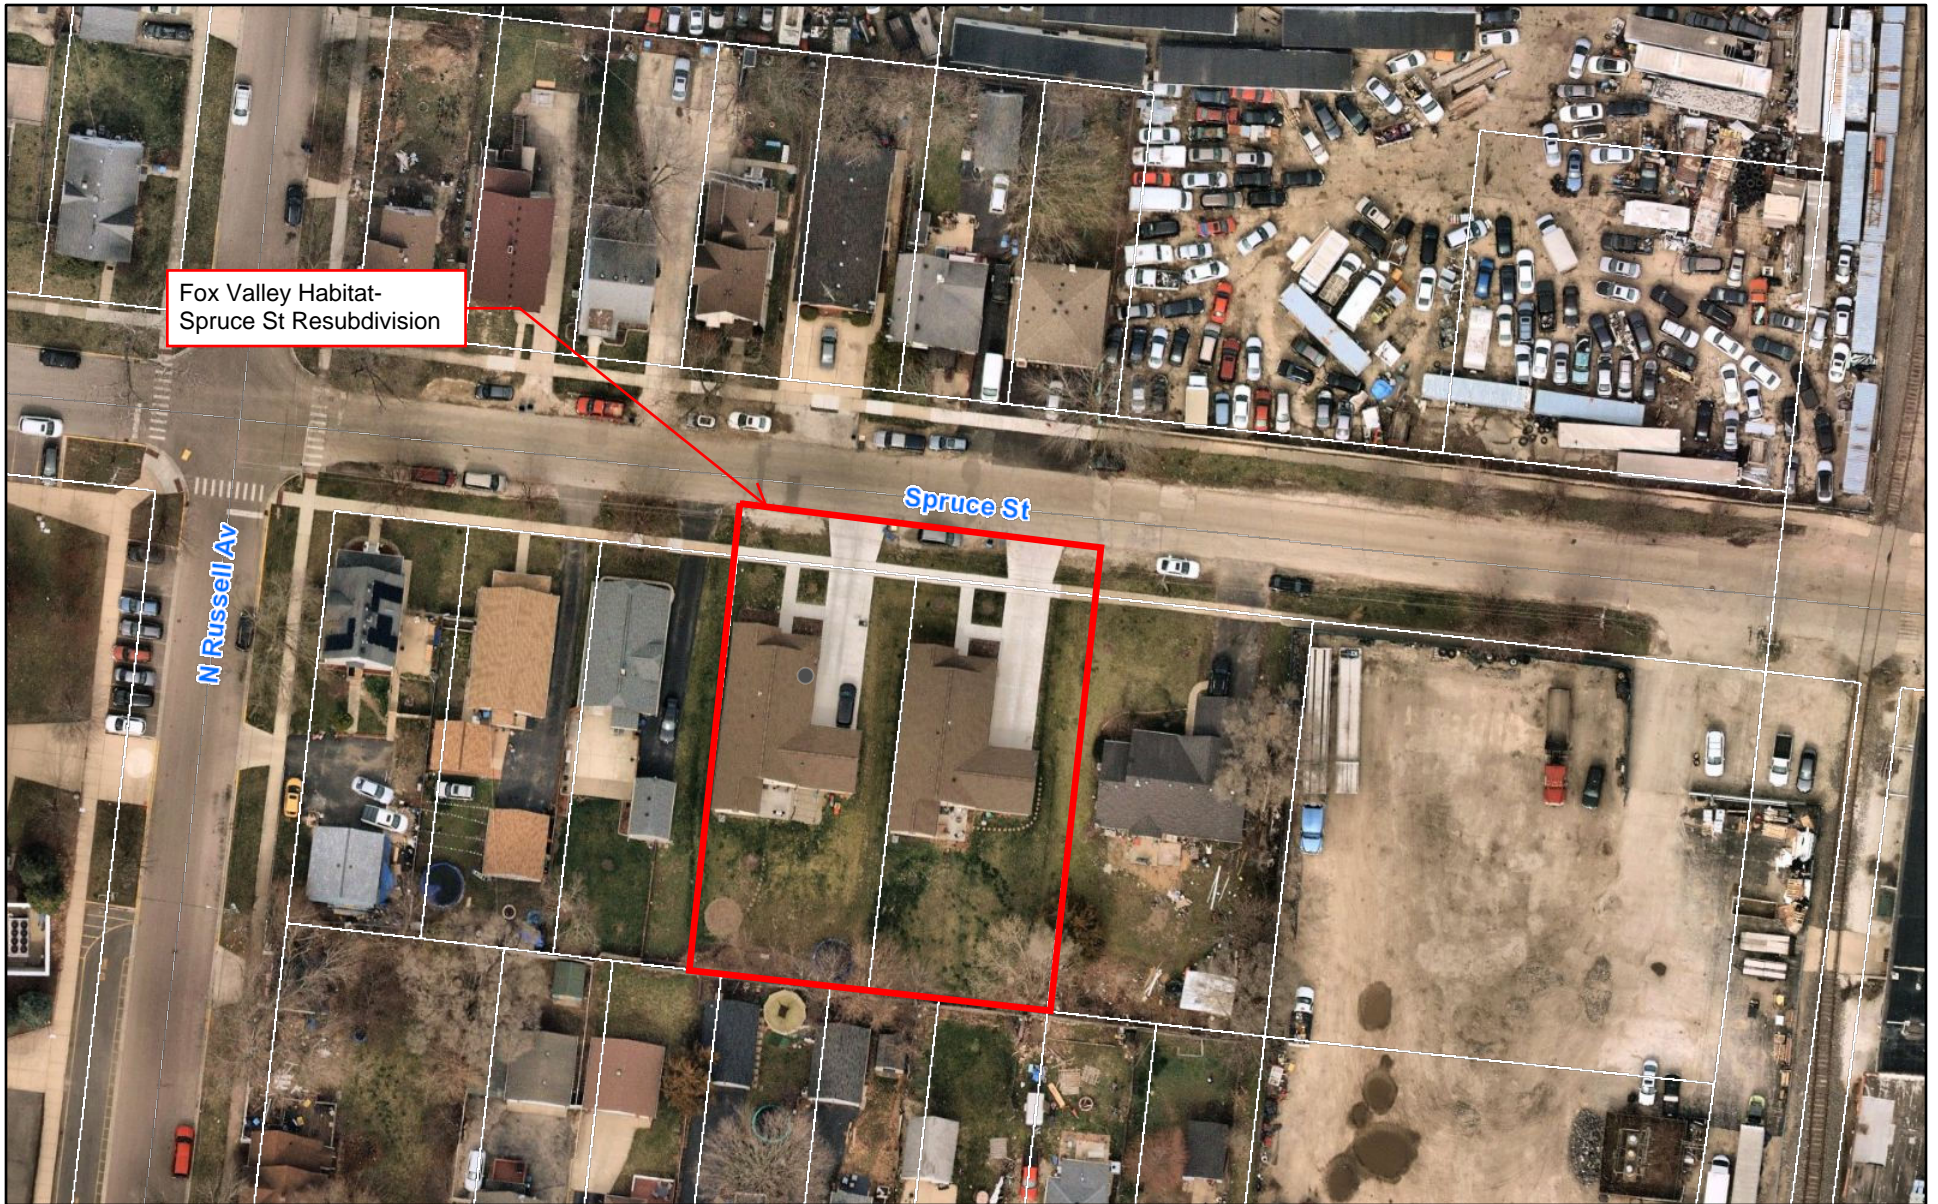

# Location Map

6/6/2024, 2:26:02 PM

- |             |                |              |                |                   |
|-------------|----------------|--------------|----------------|-------------------|
| Centerlines | City of Aurora | North Aurora | Unincorporated | Fox River         |
| City Limits | Montgomery     | Oswego       | Warrenville    | Parcels           |
| Batavia     | Naperville     | Sugar Grove  | Yorkville      | COA Owned Parcels |

Copyright nearmap 2015, County of Will, Kane County, IL/EagleView, Maxar, Microsoft, The City of Aurora GIS and Engineering Department.