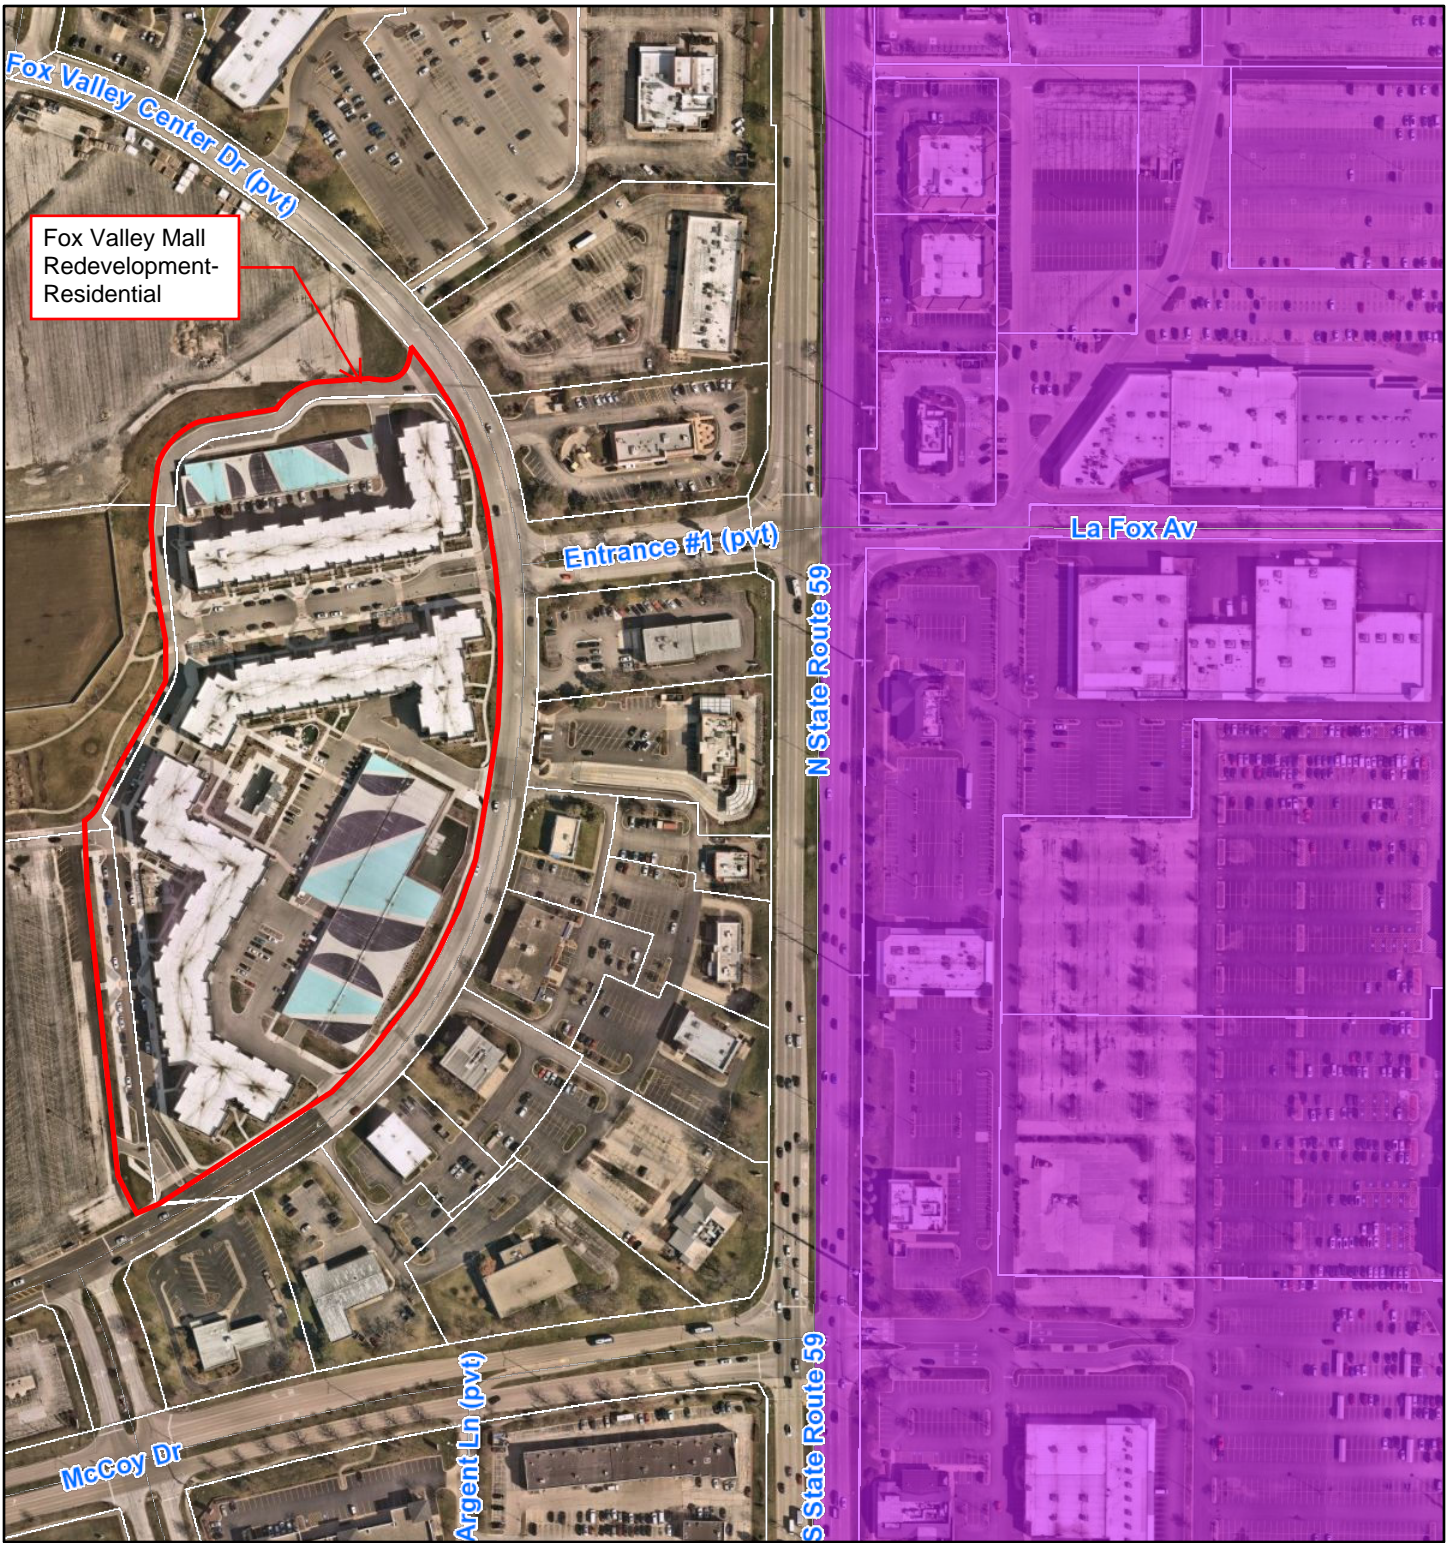

# Location Map

6/20/2024, 12:40:16 PM

1:4,514

- |                |                |                   |
|----------------|----------------|-------------------|
| Centerlines    | Naperville     | Warrenville       |
| City Limits    | North Aurora   | Yorkville         |
| Batavia        | Oswego         | Fox River         |
| City of Aurora | Sugar Grove    | Parcels           |
| Montgomery     | Unincorporated | COA Owned Parcels |

County of Will, Maxar, Copyright nearmap 2015, The City of Aurora GIS and Engineering Department.