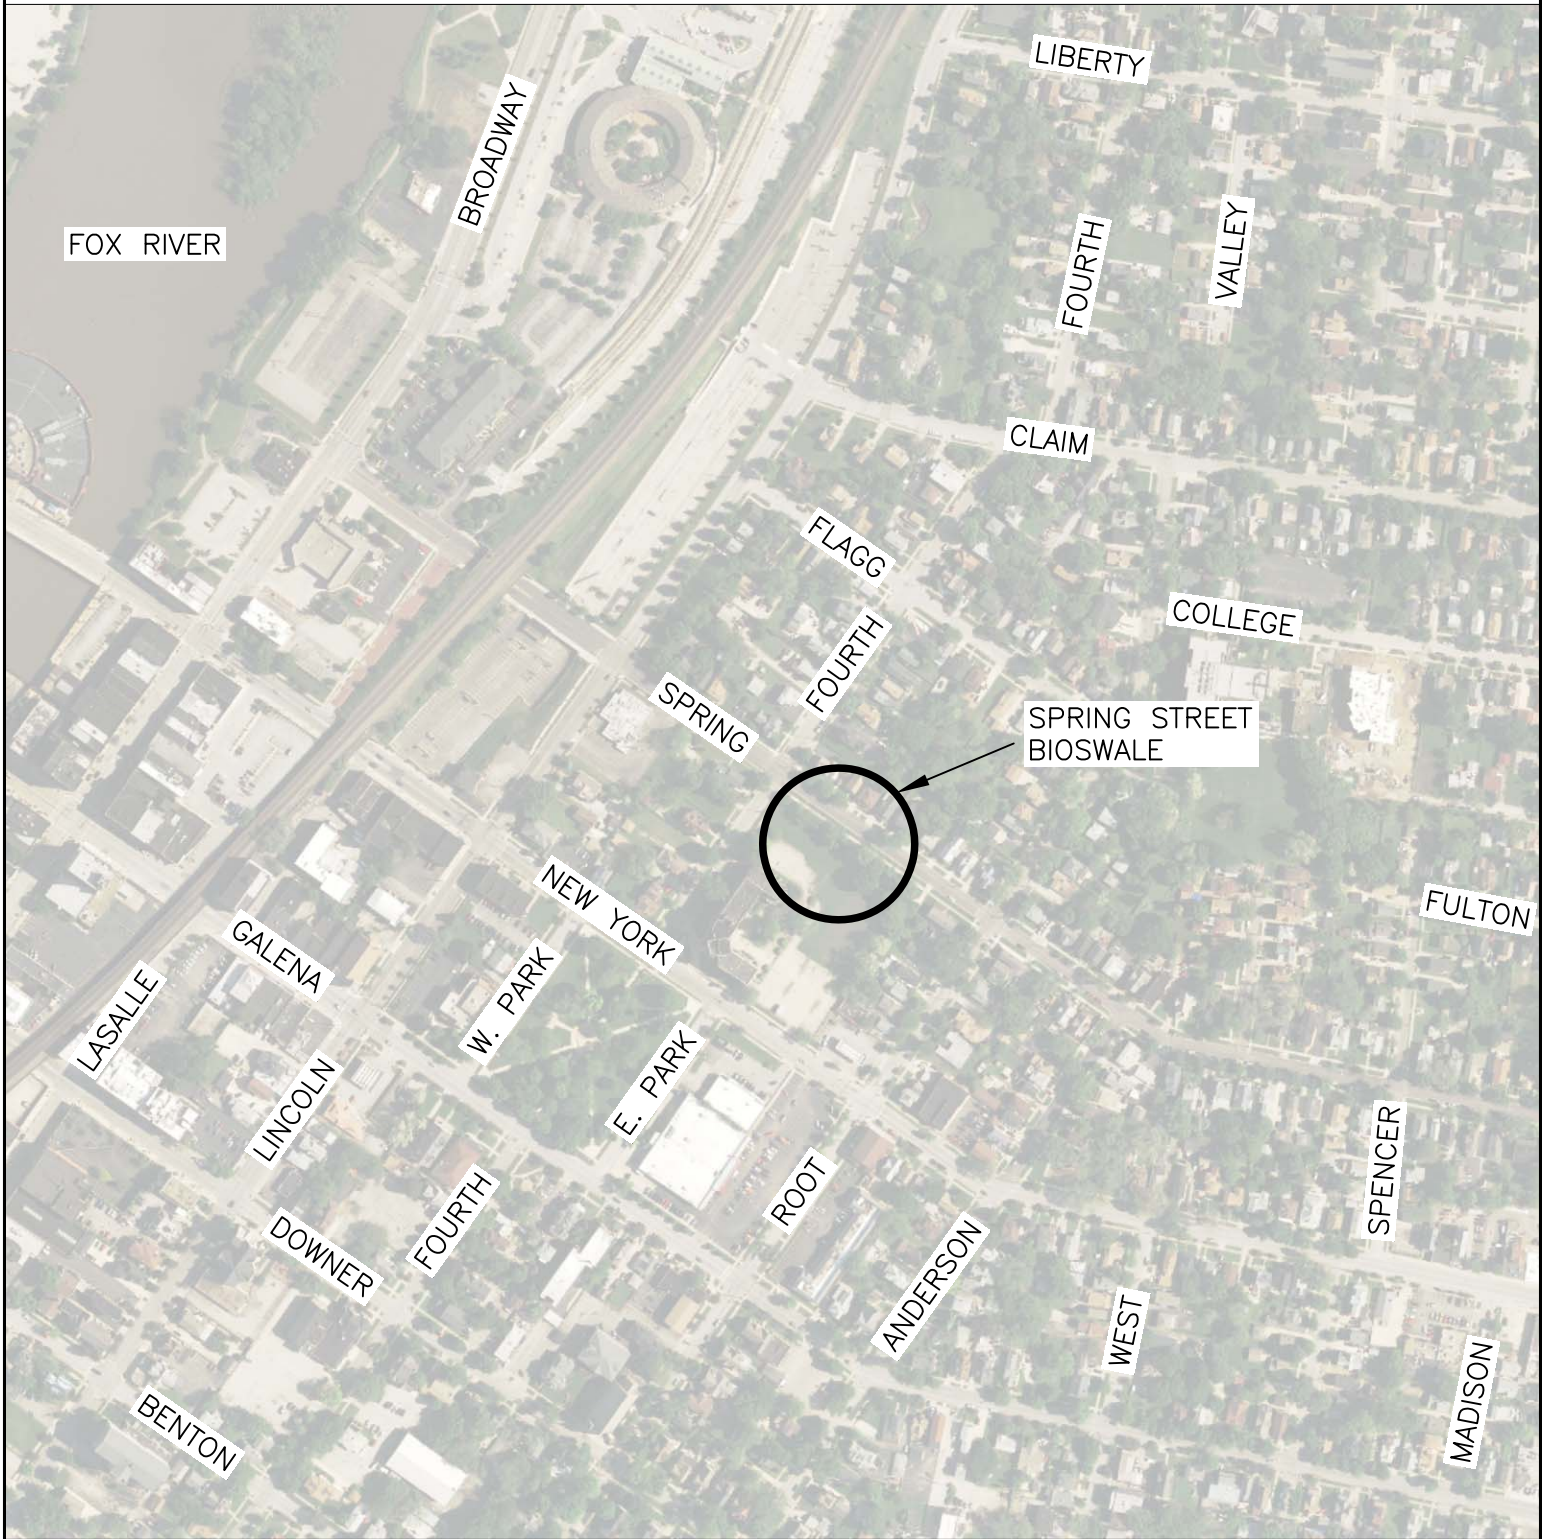

LOCATION MAP

SPRING STREET BIOSWALE

CITY OF AURORA
ENGINEERING
44 E. DOWNER PLACE

DRAWN BY:	JJ	APPROVED BY:	KTM
DATE:	2/2016	FILE NAME:	MAINTENANCE