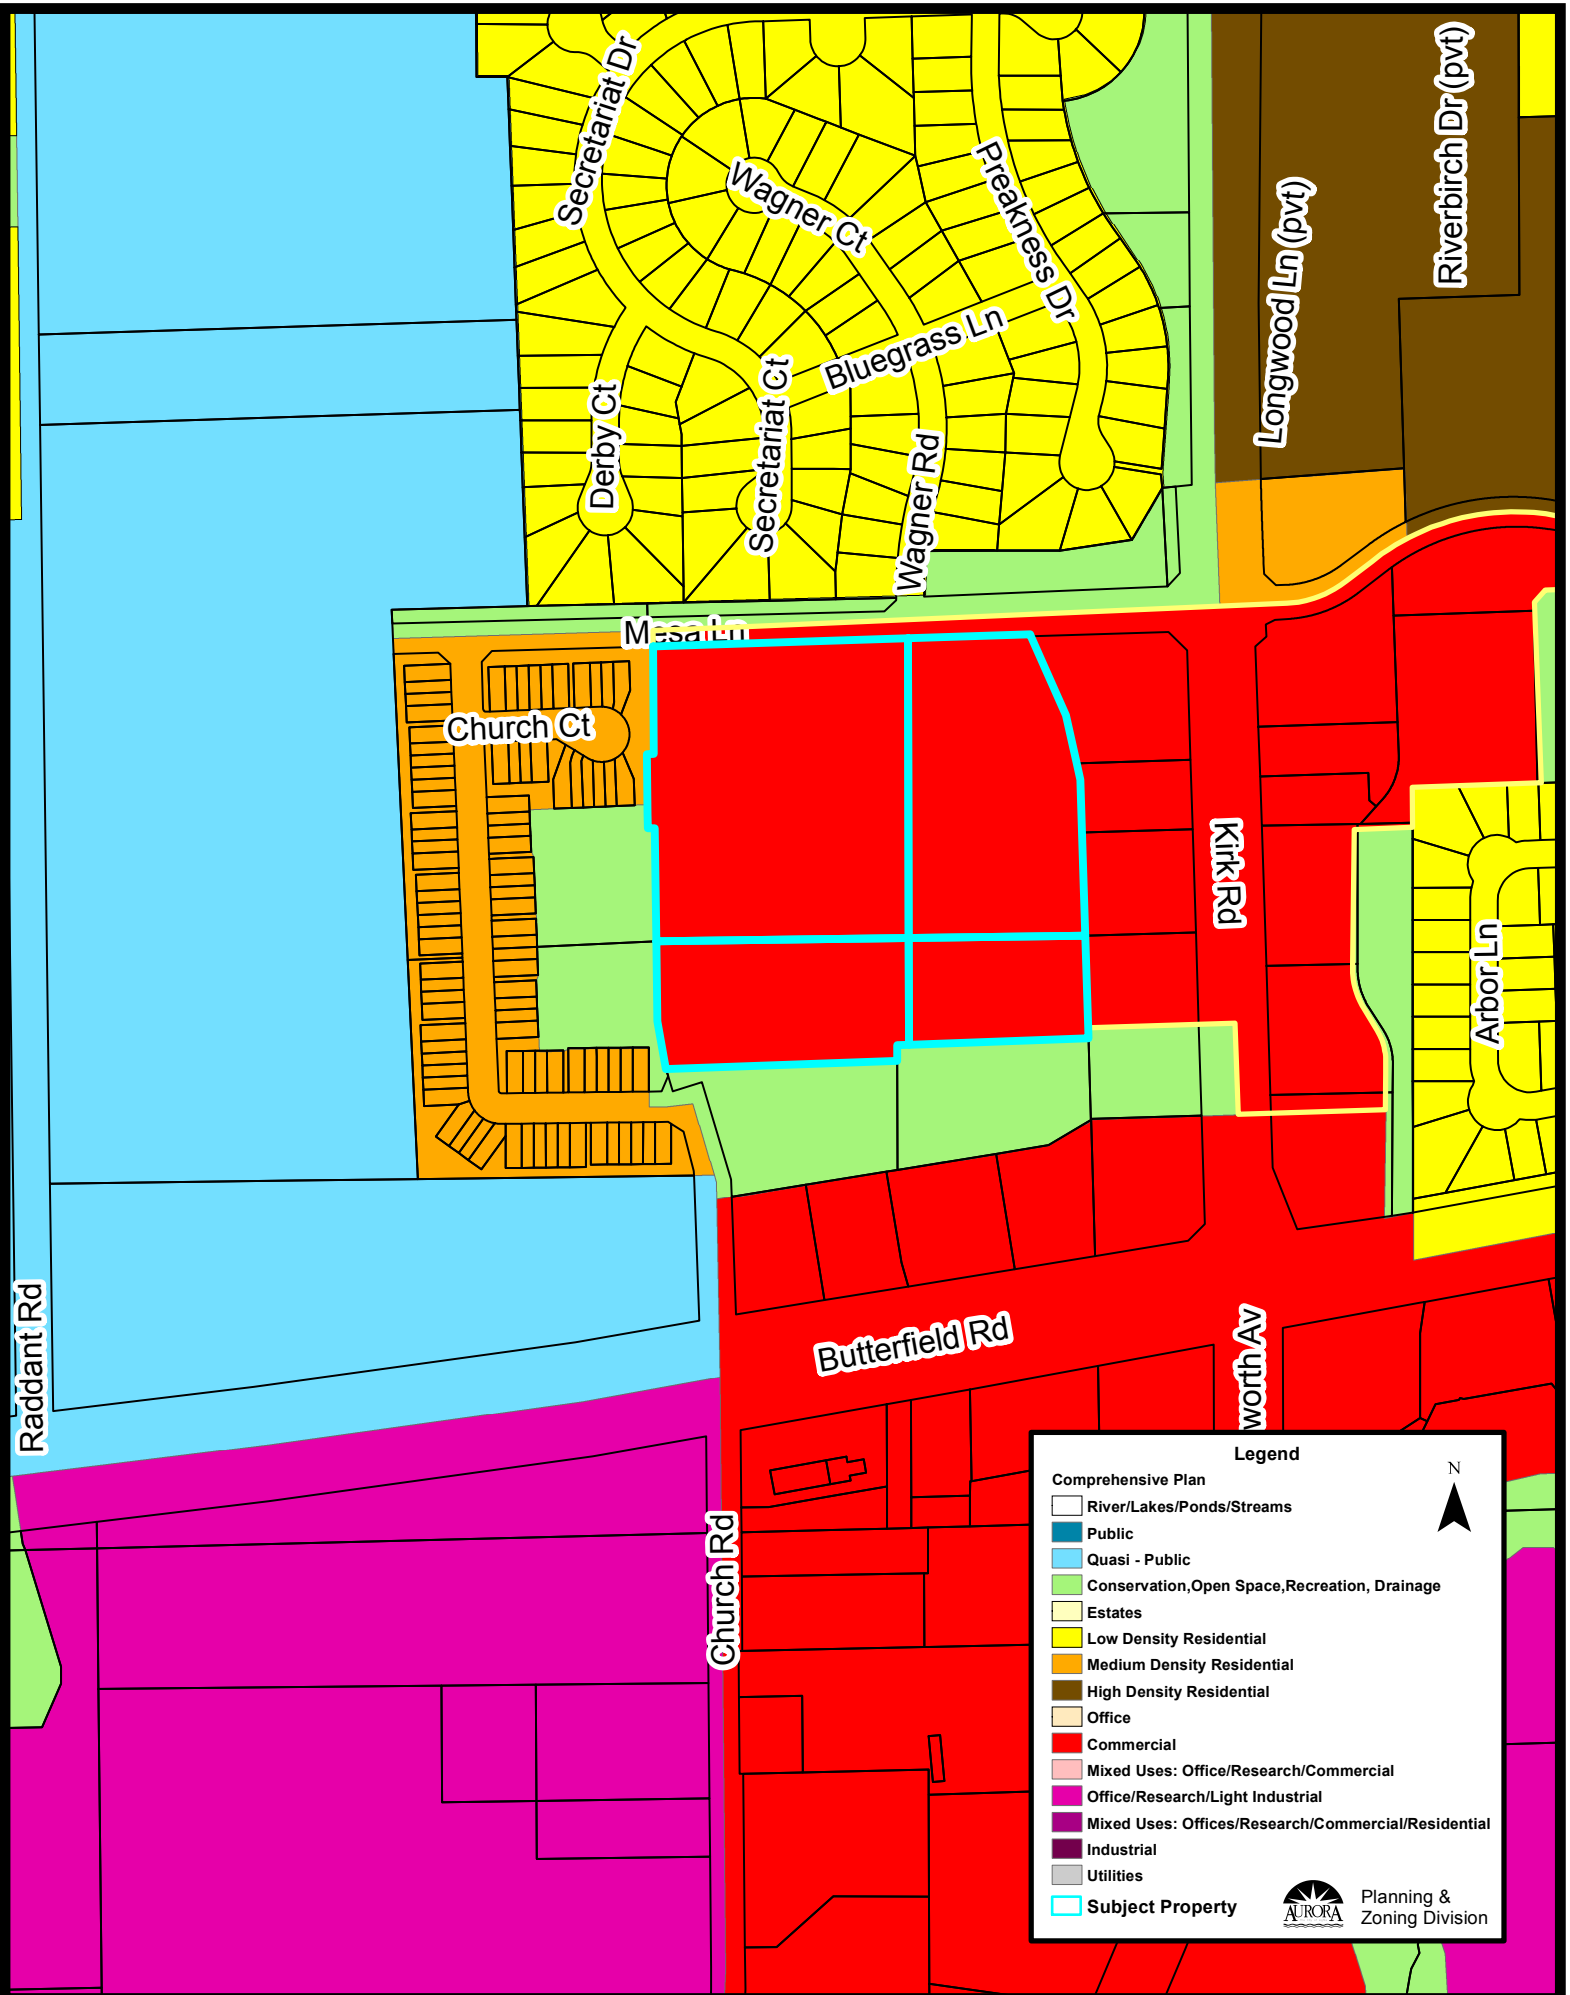

Secretariat Dr

Wagner Ct

Preakness Dr

Derby Ct

Bluegrass Ln

Wagner Rd

Longwood Ln (pvt)

Mesa Ln

Planning & Zoning Division

Location Map (1:5,000):

Legend

- Subject Property

 Planning & Zoning Division

N

Zoning Map (1:5,000):

Legend

- Subject Property

Planning & Zoning Division

Comprehensive Plan (1:5,000):

Legend

Comprehensive Plan

- River/Lakes/Ponds/Streams
- Public
- Quasi - Public
- Conservation, Open Space, Recreation, Drainage
- Estates
- Low Density Residential
- Medium Density Residential
- High Density Residential
- Office
- Commercial
- Mixed Uses: Office/Research/Commercial
- Office/Research/Light Industrial
- Mixed Uses: Offices/Research/Commercial/Residential
- Industrial
- Utilities
- Subject Property