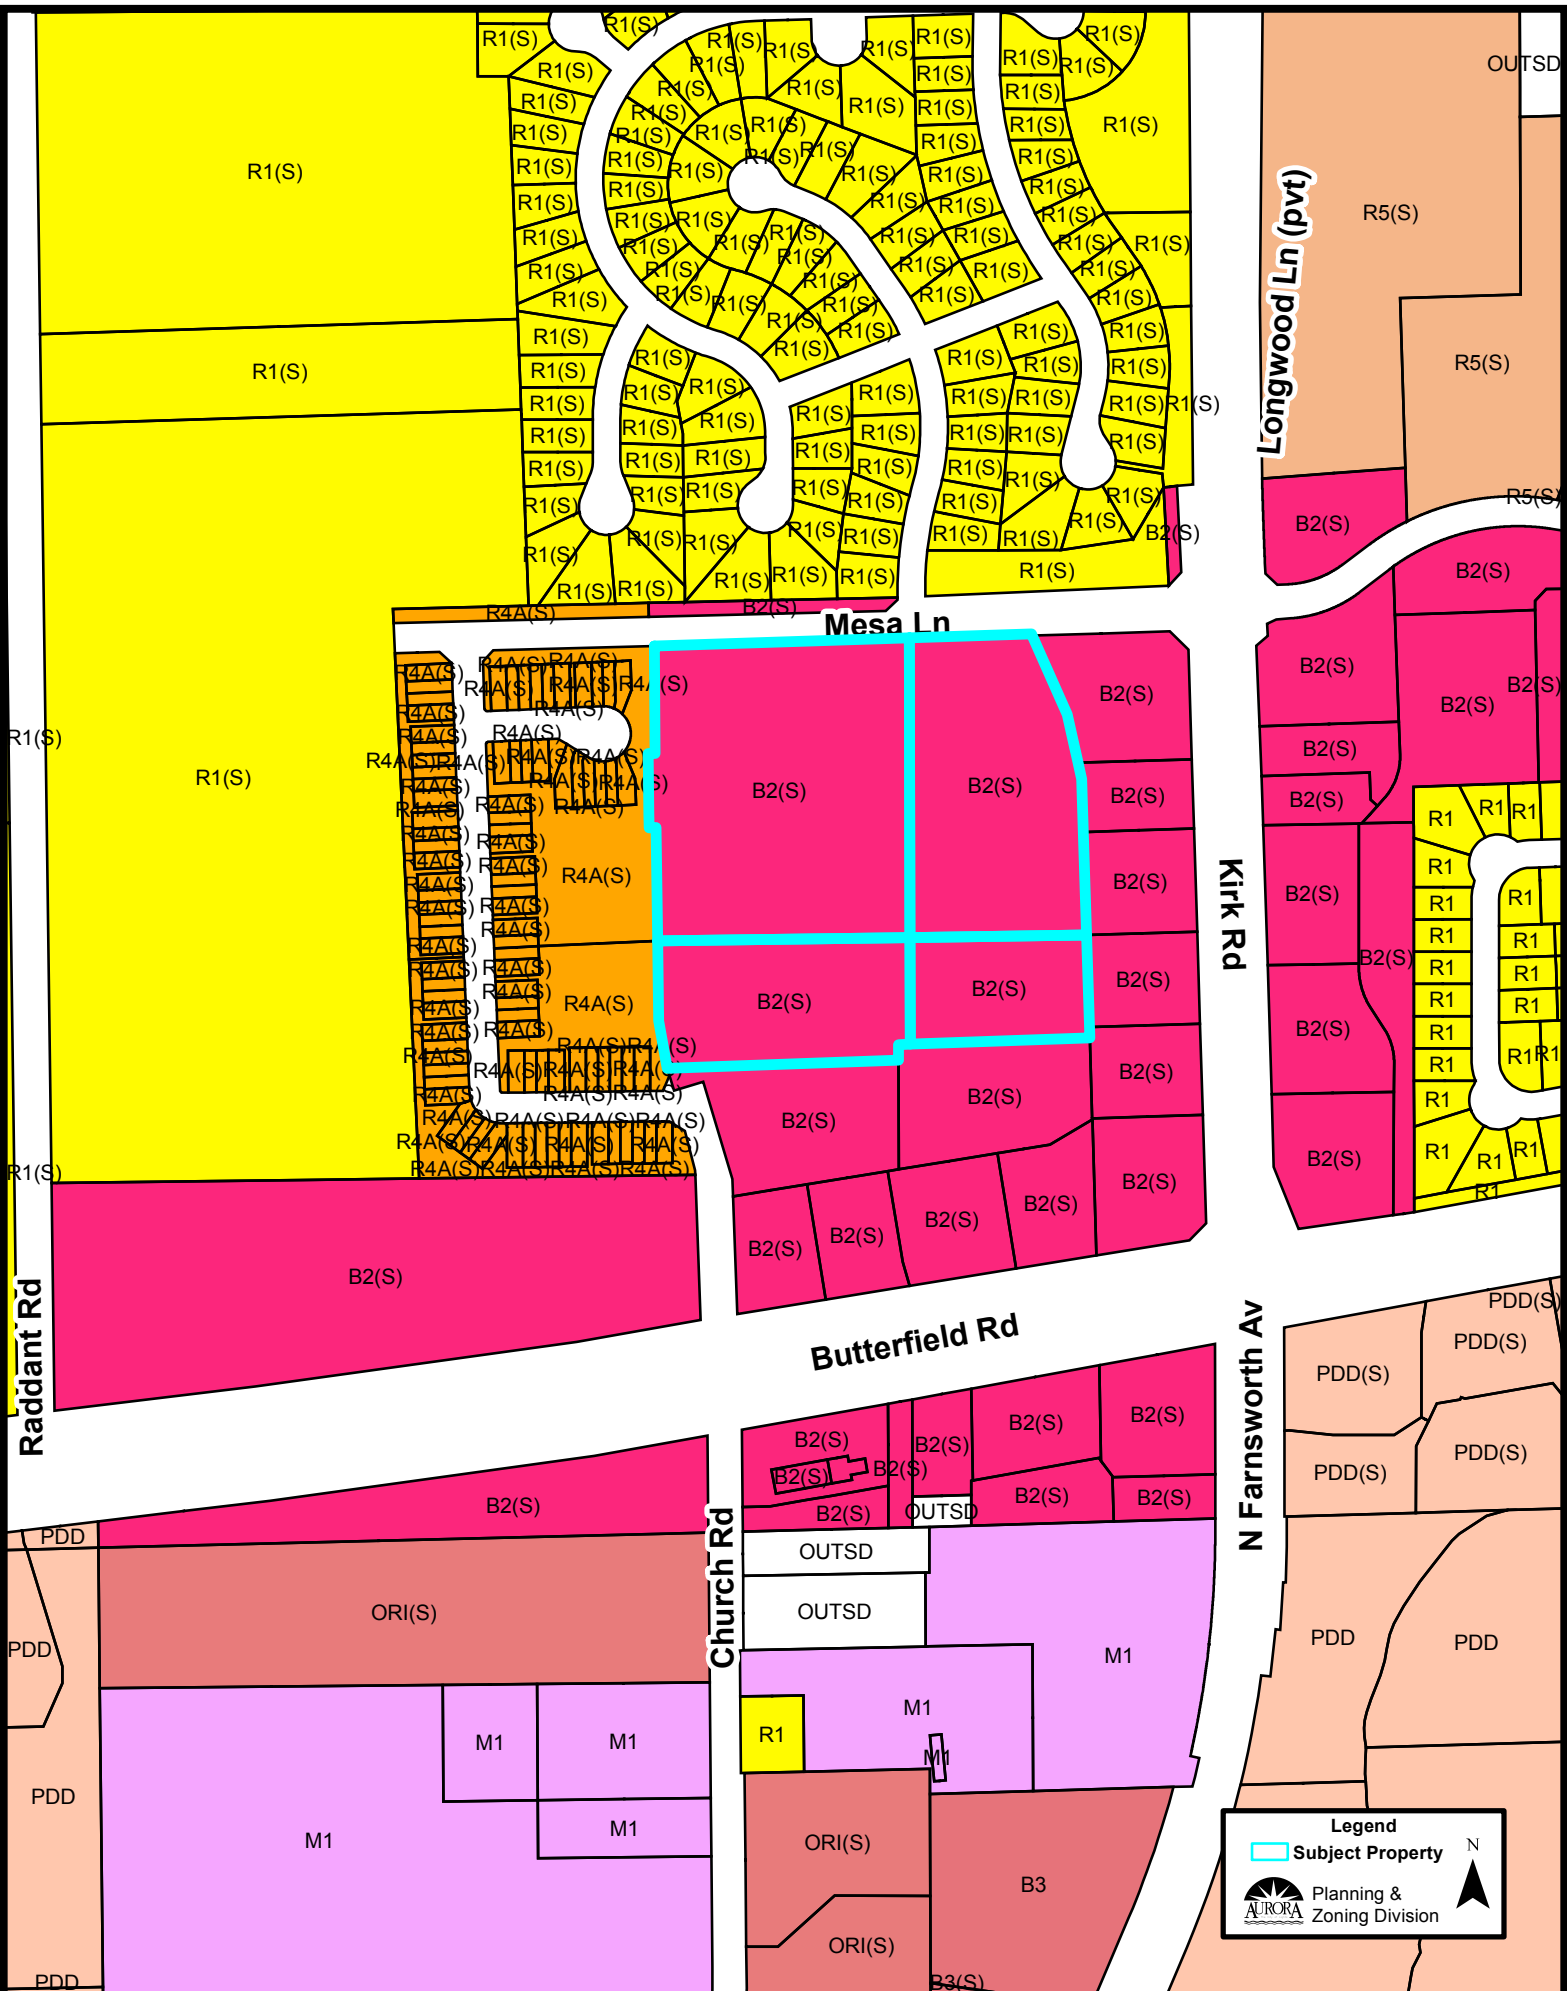

Secretariat Dr

Wagner Ct

Preakness Dr

Derby Ct

Bluegrass Ln

Wagner Rd

Longwood Ln (pvt)

Mesa Ln

Planning & Zoning Division

Location Map (1:5,000):

Legend

- Subject Property

 Planning & Zoning Division

N

Zoning Map (1:5,000):

Legend

- Subject Property

Planning & Zoning Division

Comprehensive Plan (1:5,000):

Legend

Comprehensive Plan

- River/Lakes/Ponds/Streams
- Public
- Quasi - Public
- Conservation, Open Space, Recreation, Drainage
- Estates
- Low Density Residential
- Medium Density Residential
- High Density Residential
- Office
- Commercial
- Mixed Uses: Office/Research/Commercial
- Office/Research/Light Industrial
- Mixed Uses: Offices/Research/Commercial/Residential
- Industrial
- Utilities
- Subject Property