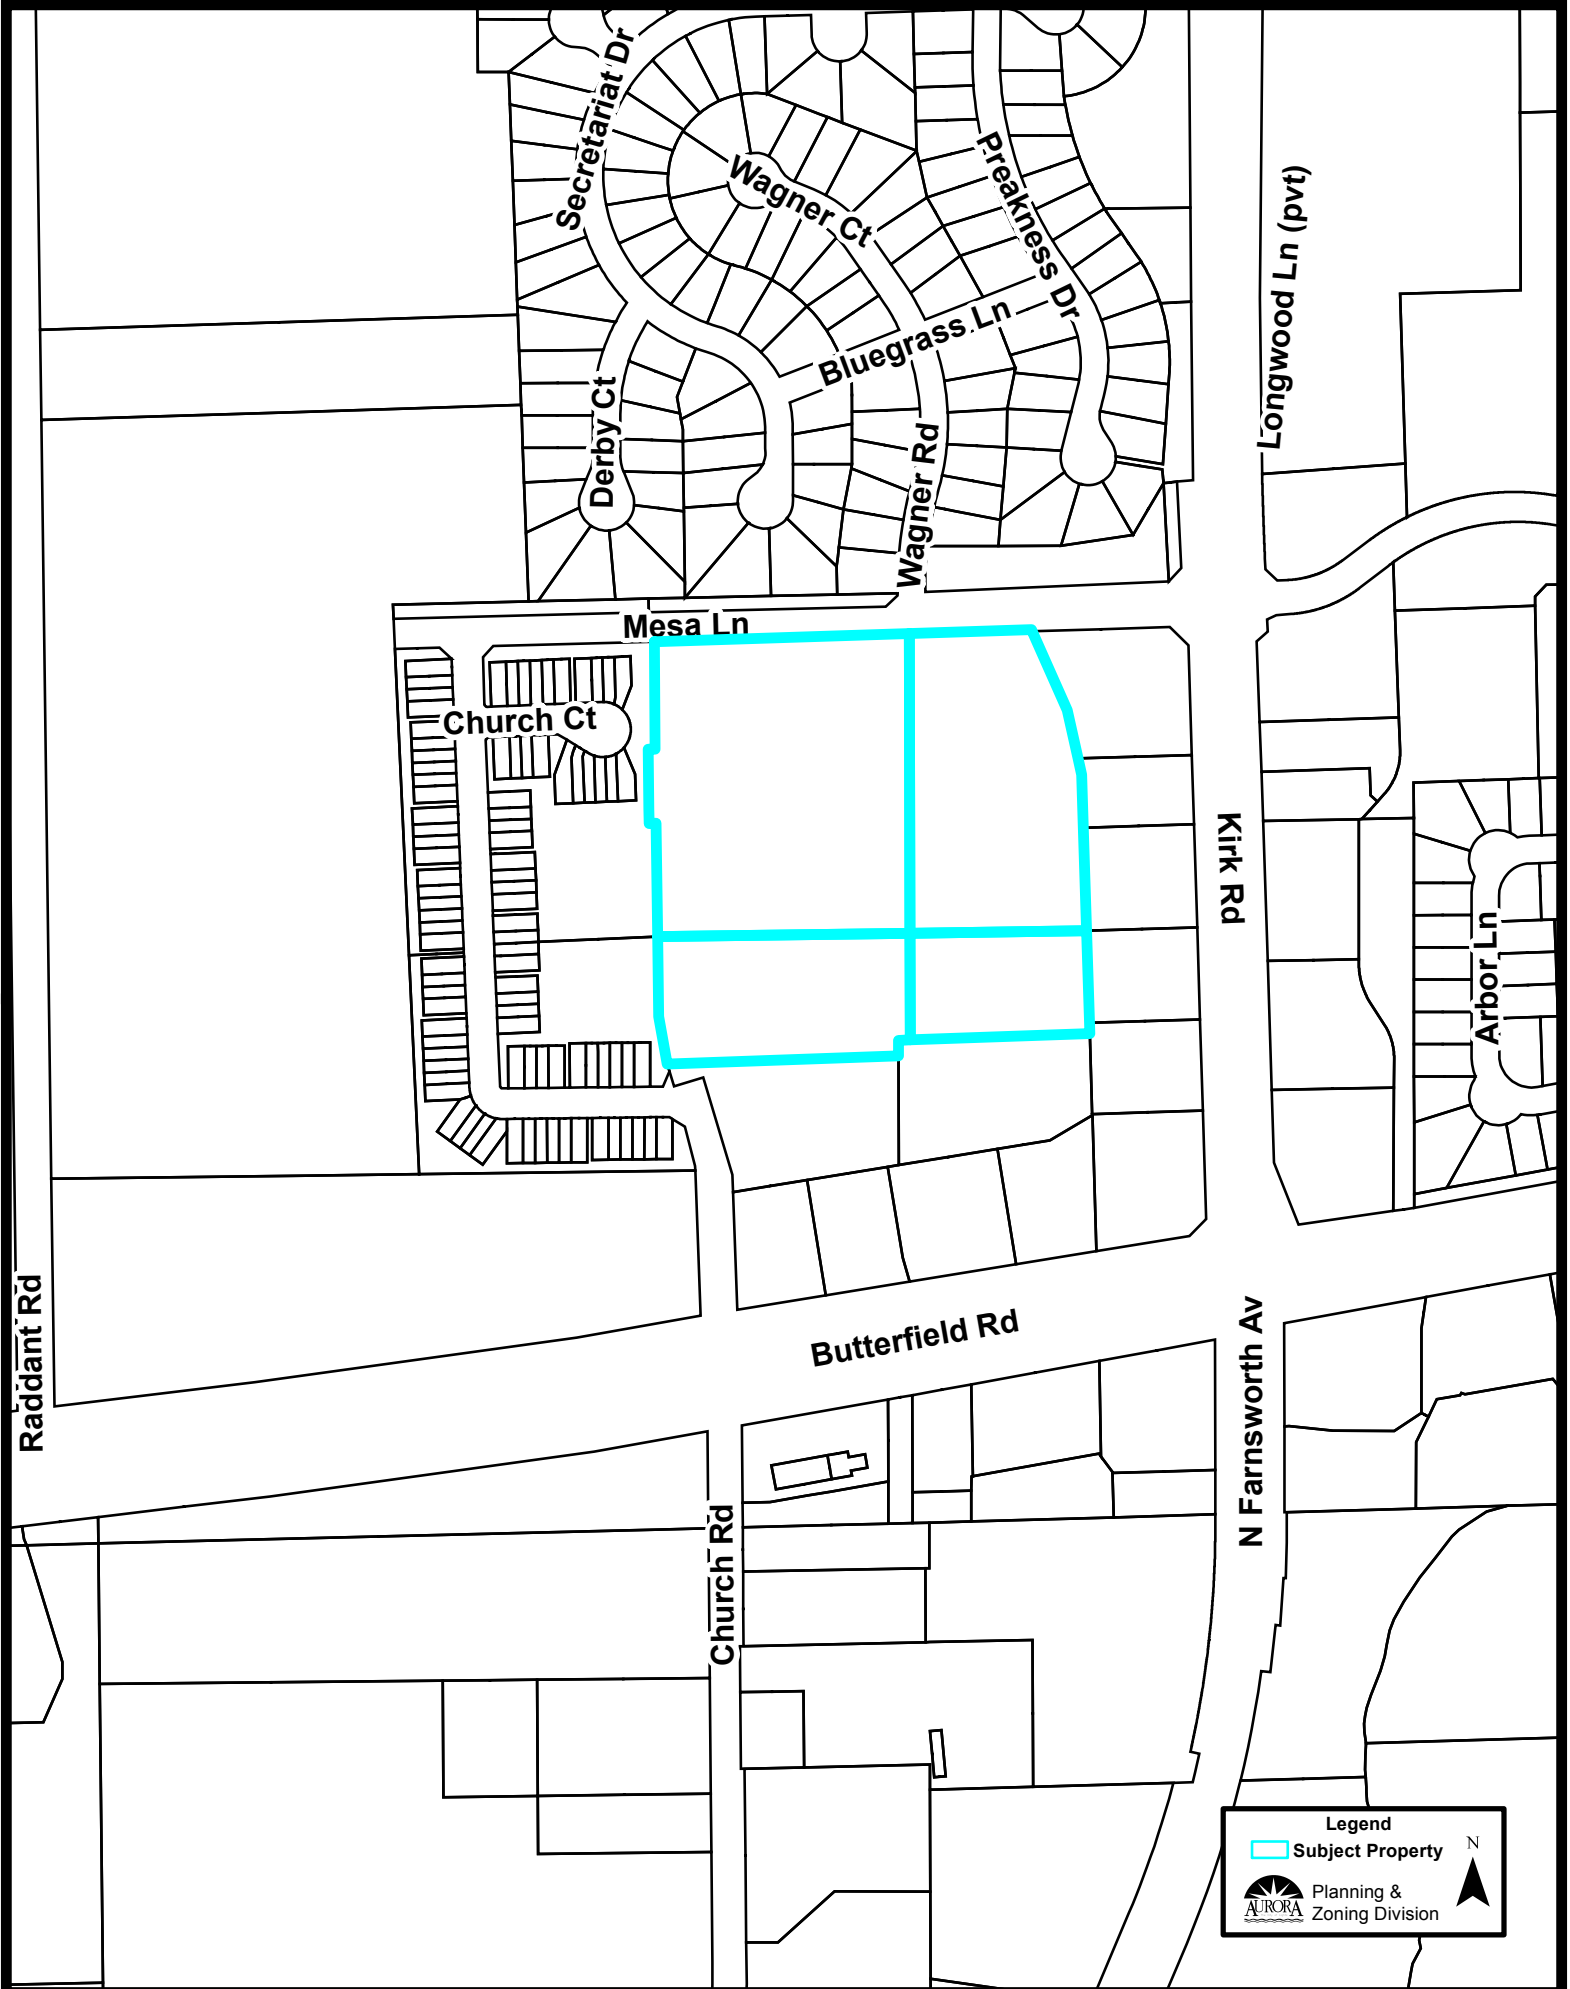

Secretariat Dr

Wagner Ct

Preakness Dr

Derby Ct

Bluegrass Ln

Wagner Rd

Longwood Ln (pvt)

Mesa Ln

Planning & Zoning Division

Location Map (1:5,000):

Legend

- Subject Property

 Planning & Zoning Division

N

Zoning Map (1:5,000):

Legend

- Subject Property

Planning & Zoning Division

Comprehensive Plan (1:5,000):

Legend

Comprehensive Plan

- River/Lakes/Ponds/Streams
- Public
- Quasi - Public
- Conservation, Open Space, Recreation, Drainage
- Estates
- Low Density Residential
- Medium Density Residential
- High Density Residential
- Office
- Commercial
- Mixed Uses: Office/Research/Commercial
- Office/Research/Light Industrial
- Mixed Uses: Offices/Research/Commercial/Residential
- Industrial
- Utilities
- Subject Property