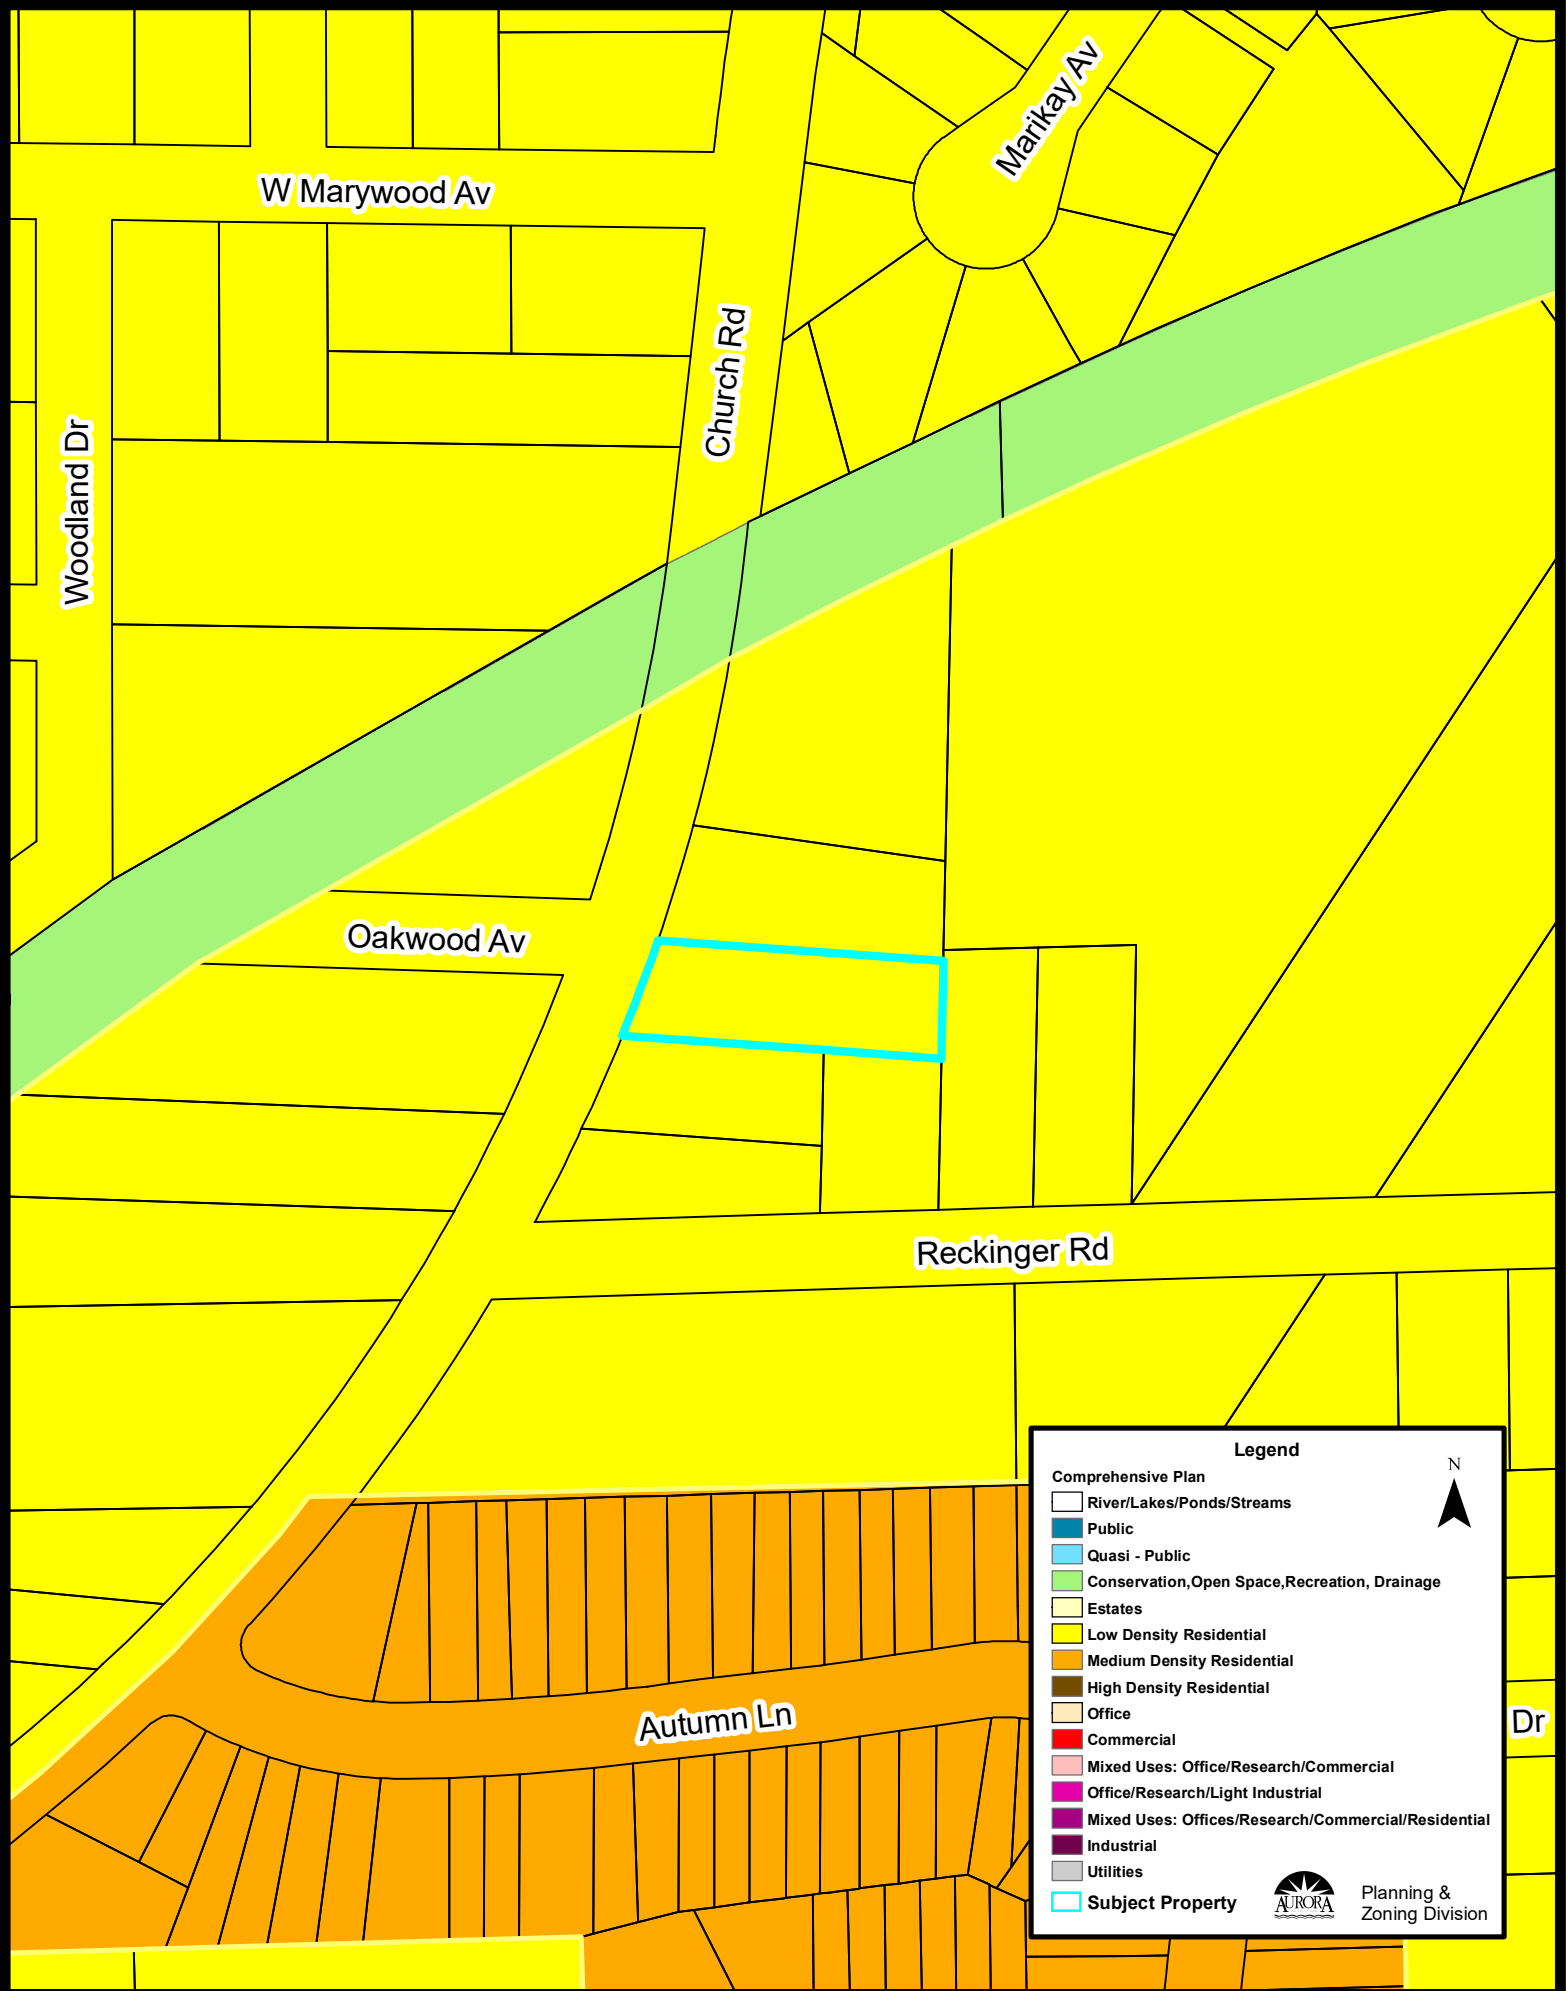

Aerial Map:

Zoning Map:

Legend

-  Subject Property

 Planning & Zoning Division

Comprehensive Plan:

Legend

- Comprehensive Plan
- River/Lakes/Ponds/Streams
- Public
- Quasi - Public
- Conservation, Open Space, Recreation, Drainage
- Estates
- Low Density Residential
- Medium Density Residential
- High Density Residential
- Office
- Commercial
- Mixed Uses: Office/Research/Commercial
- Office/Research/Light Industrial
- Mixed Uses: Offices/Research/Commercial/Residential
- Industrial
- Utilities
- Subject Property

N
▲

AURORA
PLANNING & ZONING DIVISION

Location Map: