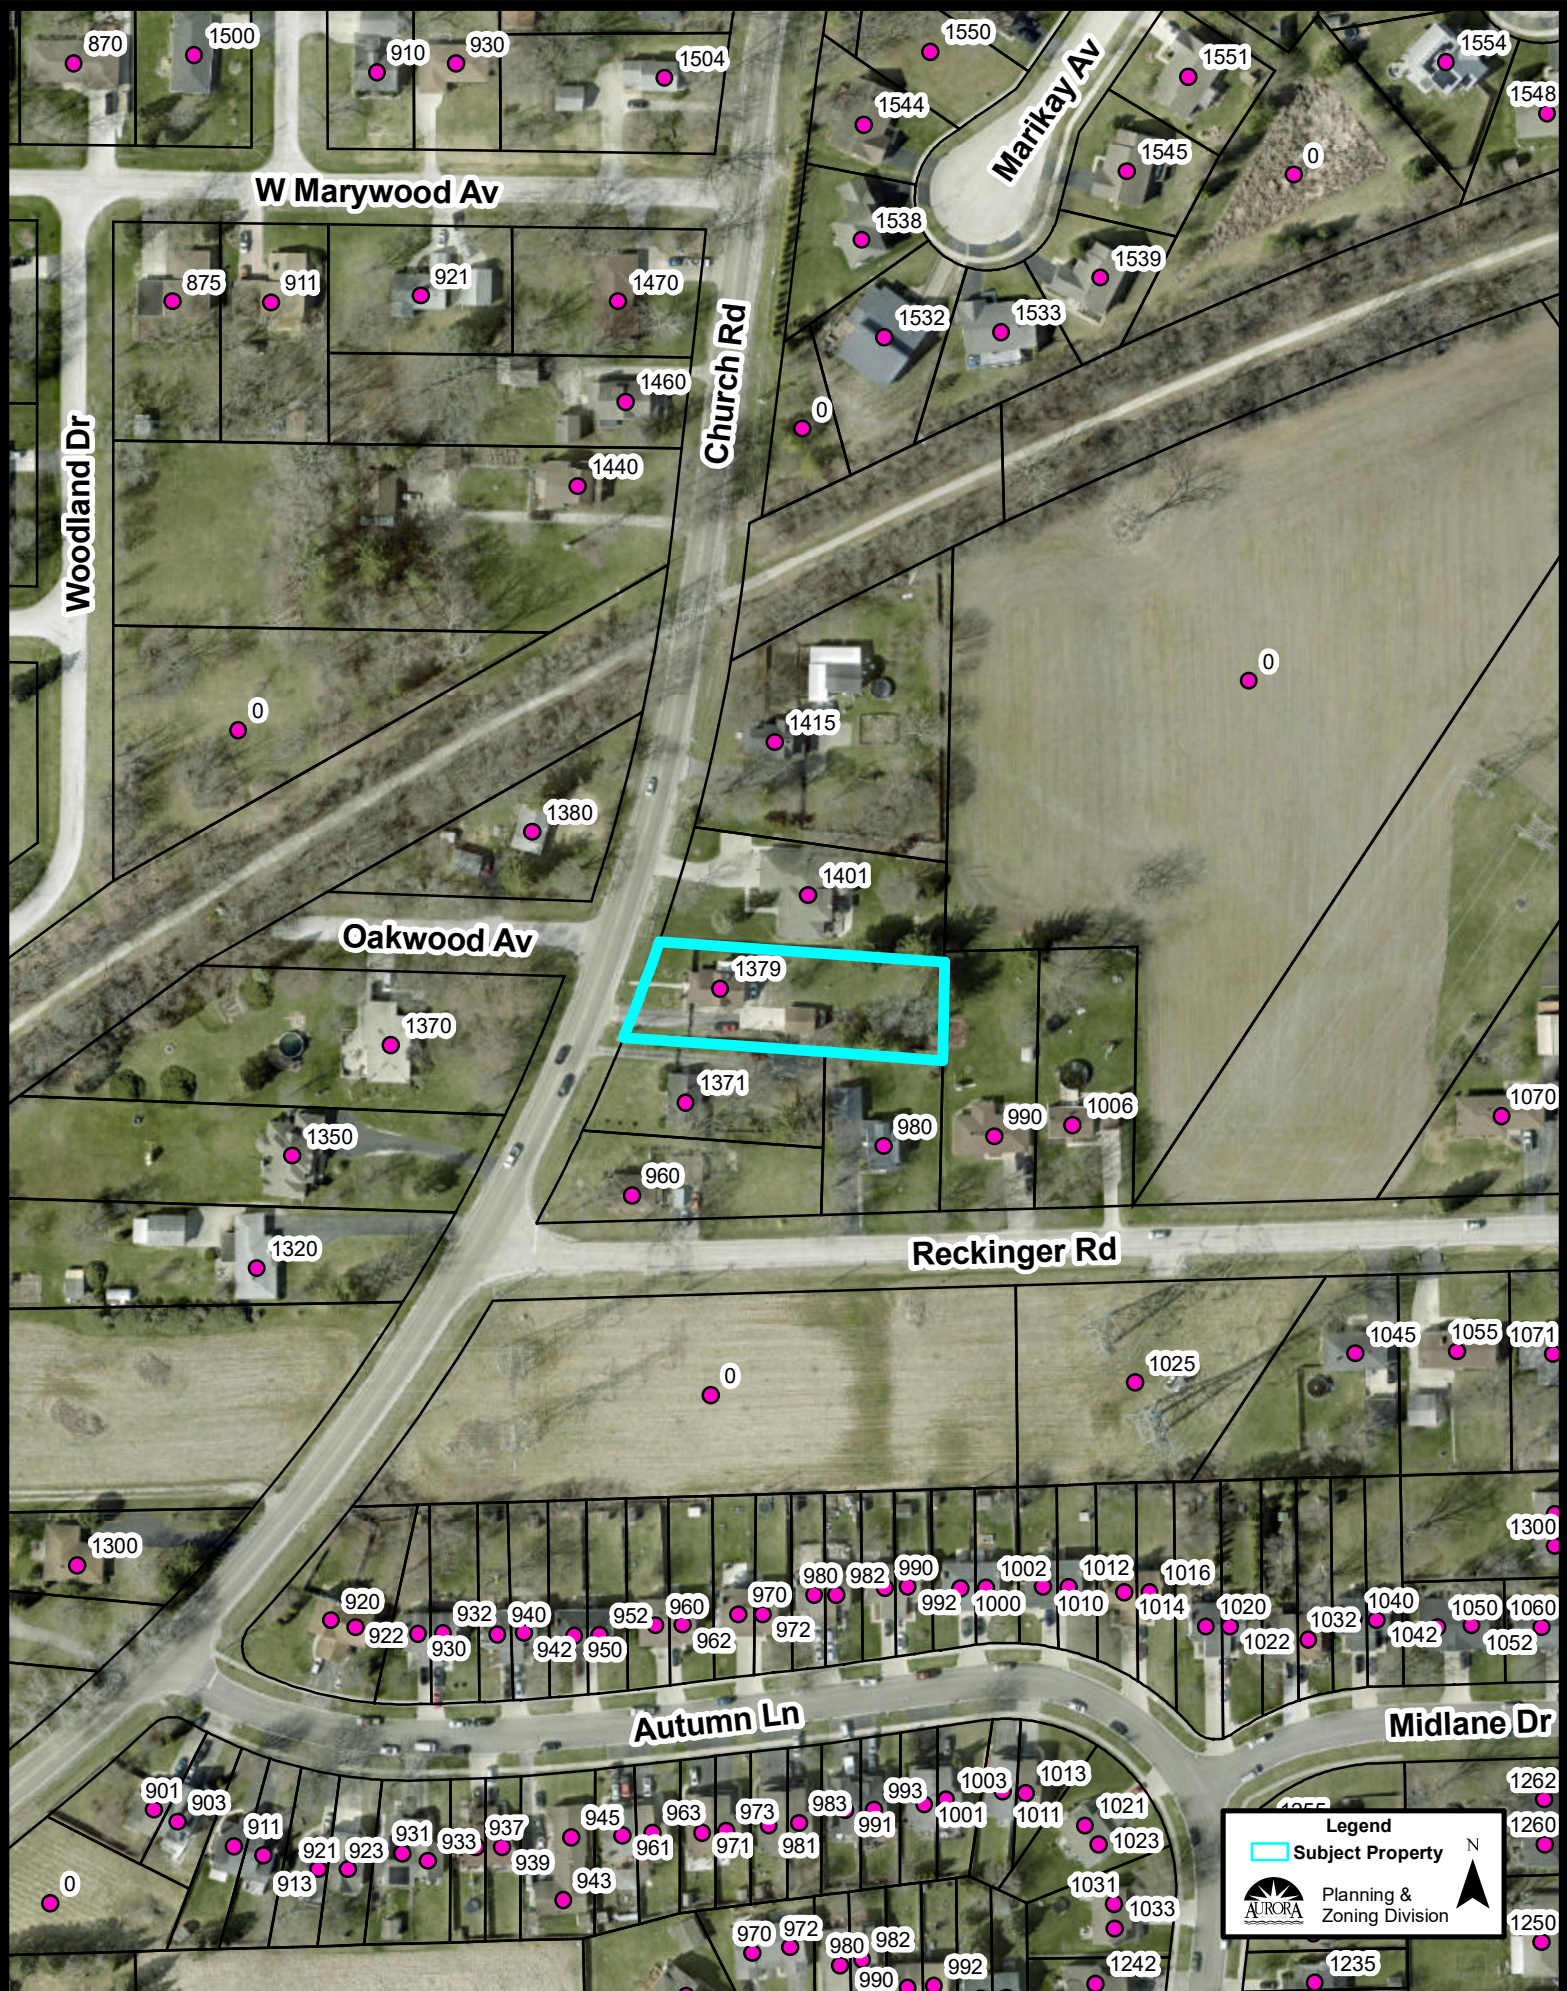

Aerial Map:

Zoning Map:

Legend

-  Subject Property

 Planning & Zoning Division

Comprehensive Plan:

Legend

- Comprehensive Plan
- River/Lakes/Ponds/Streams
- Public
- Quasi - Public
- Conservation, Open Space, Recreation, Drainage
- Estates
- Low Density Residential
- Medium Density Residential
- High Density Residential
- Office
- Commercial
- Mixed Uses: Office/Research/Commercial
- Office/Research/Light Industrial
- Mixed Uses: Offices/Research/Commercial/Residential
- Industrial
- Utilities
- Subject Property

N
▲

AURORA
PLANNING & ZONING DIVISION

Location Map: