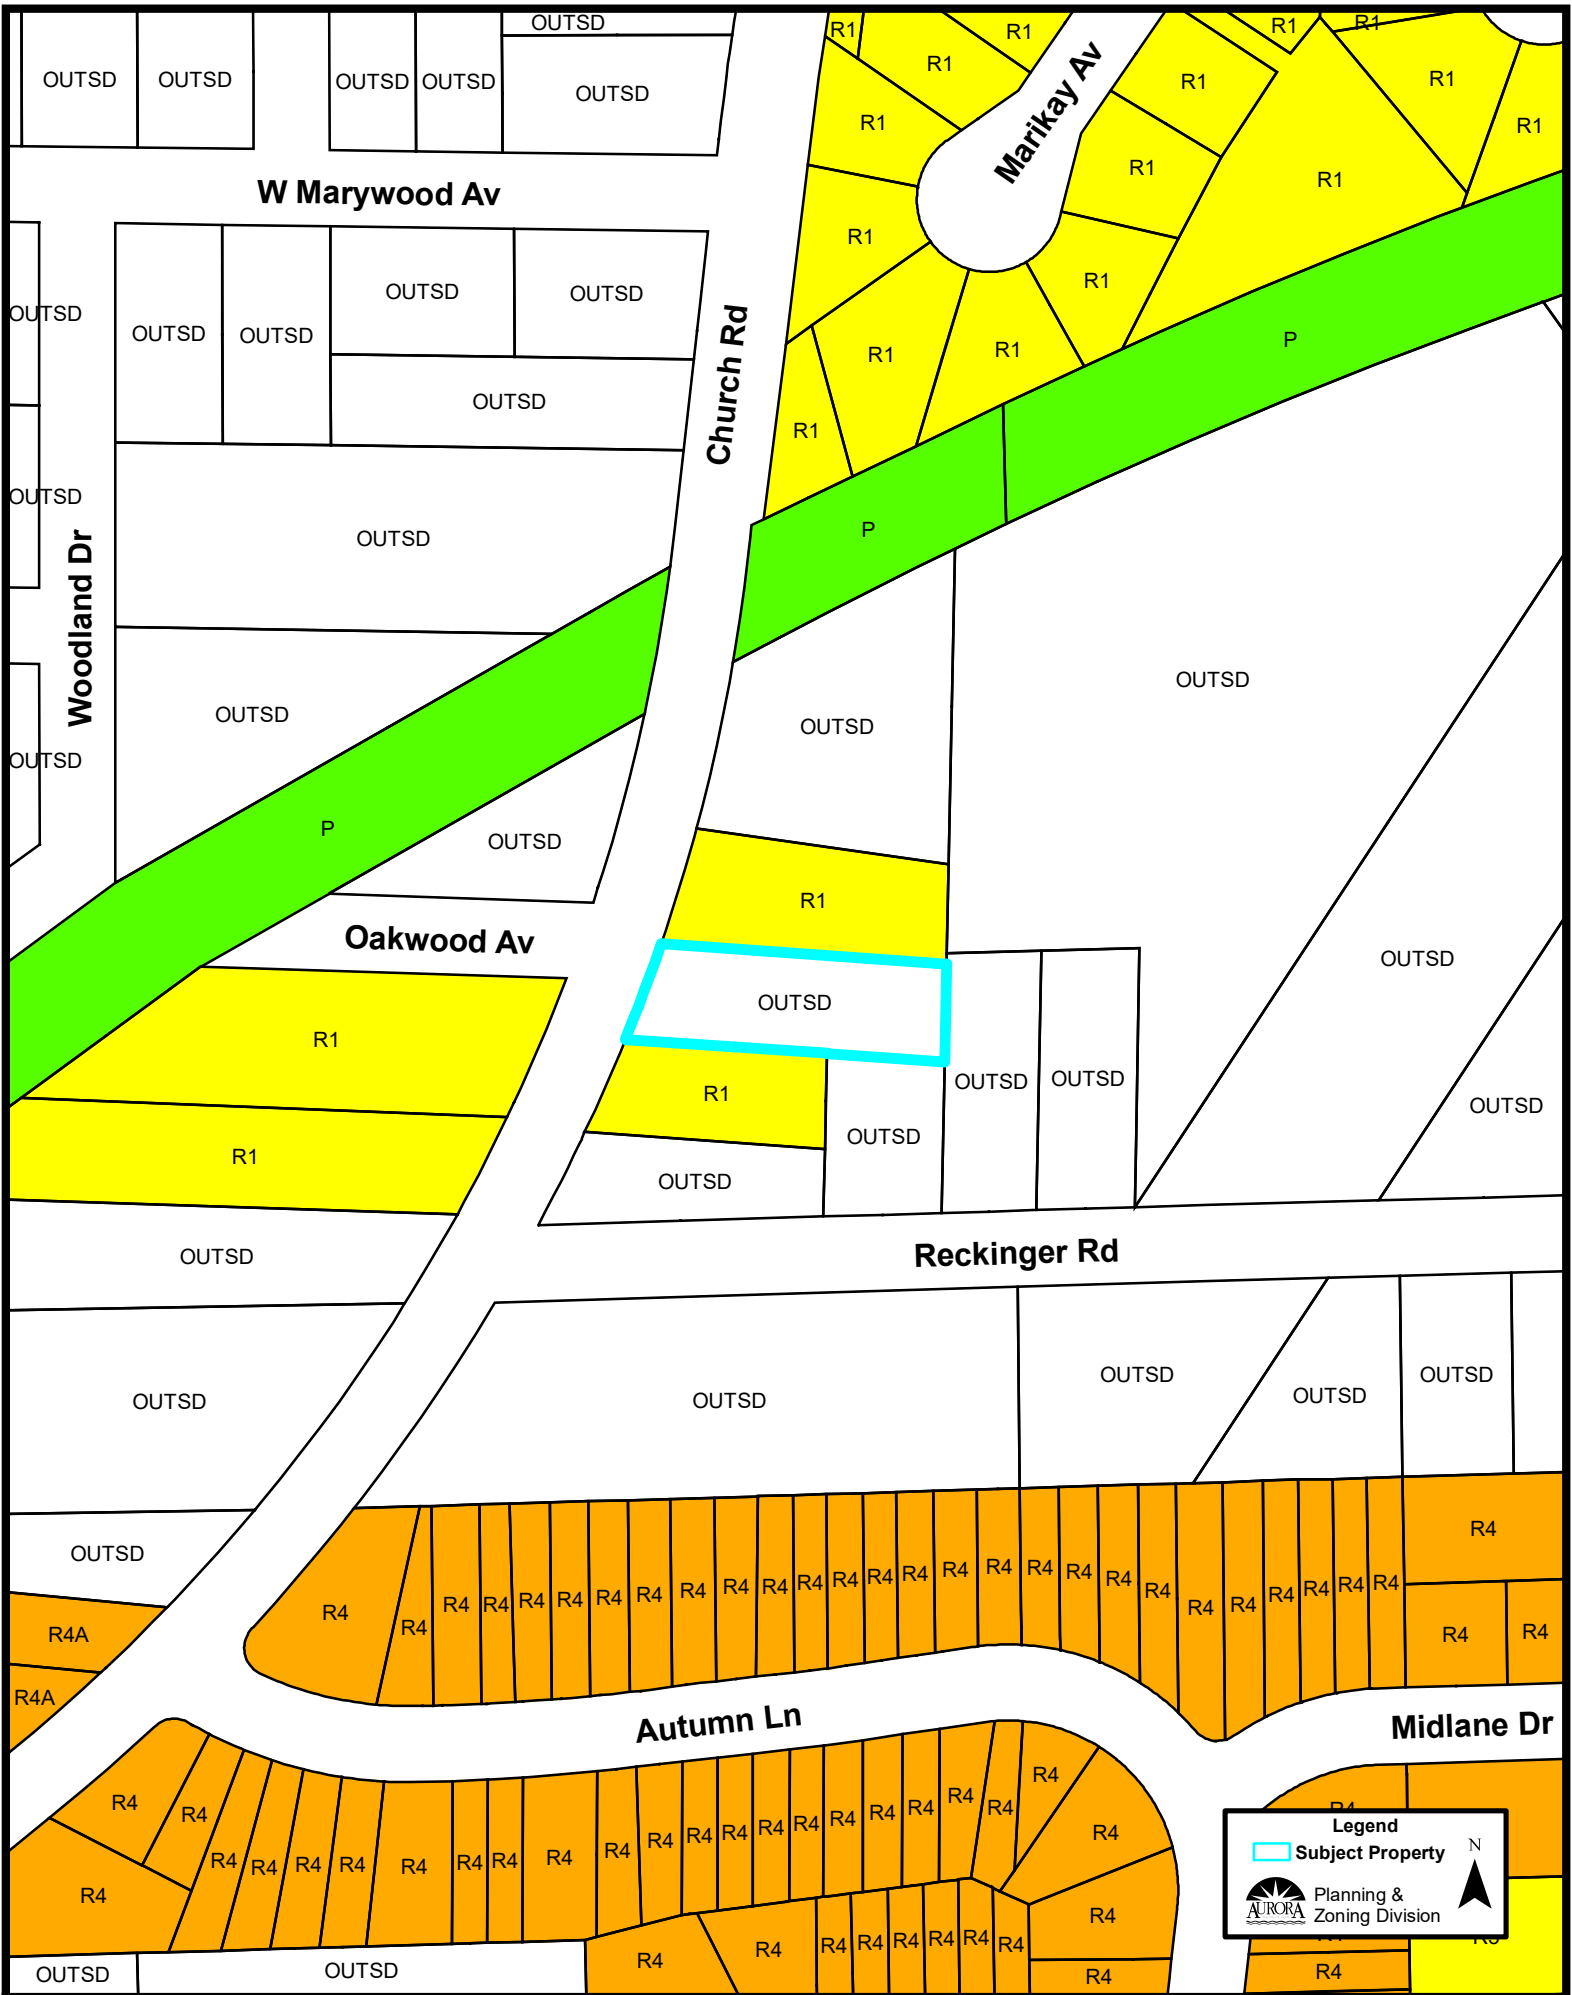

Aerial Map:

Zoning Map:

Legend

-  Subject Property

 Planning & Zoning Division

Comprehensive Plan:

Legend

- Comprehensive Plan
- River/Lakes/Ponds/Streams
- Public
- Quasi - Public
- Conservation, Open Space, Recreation, Drainage
- Estates
- Low Density Residential
- Medium Density Residential
- High Density Residential
- Office
- Commercial
- Mixed Uses: Office/Research/Commercial
- Office/Research/Light Industrial
- Mixed Uses: Offices/Research/Commercial/Residential
- Industrial
- Utilities
- Subject Property

N
▲

AURORA
PLANNING & ZONING DIVISION

Location Map: