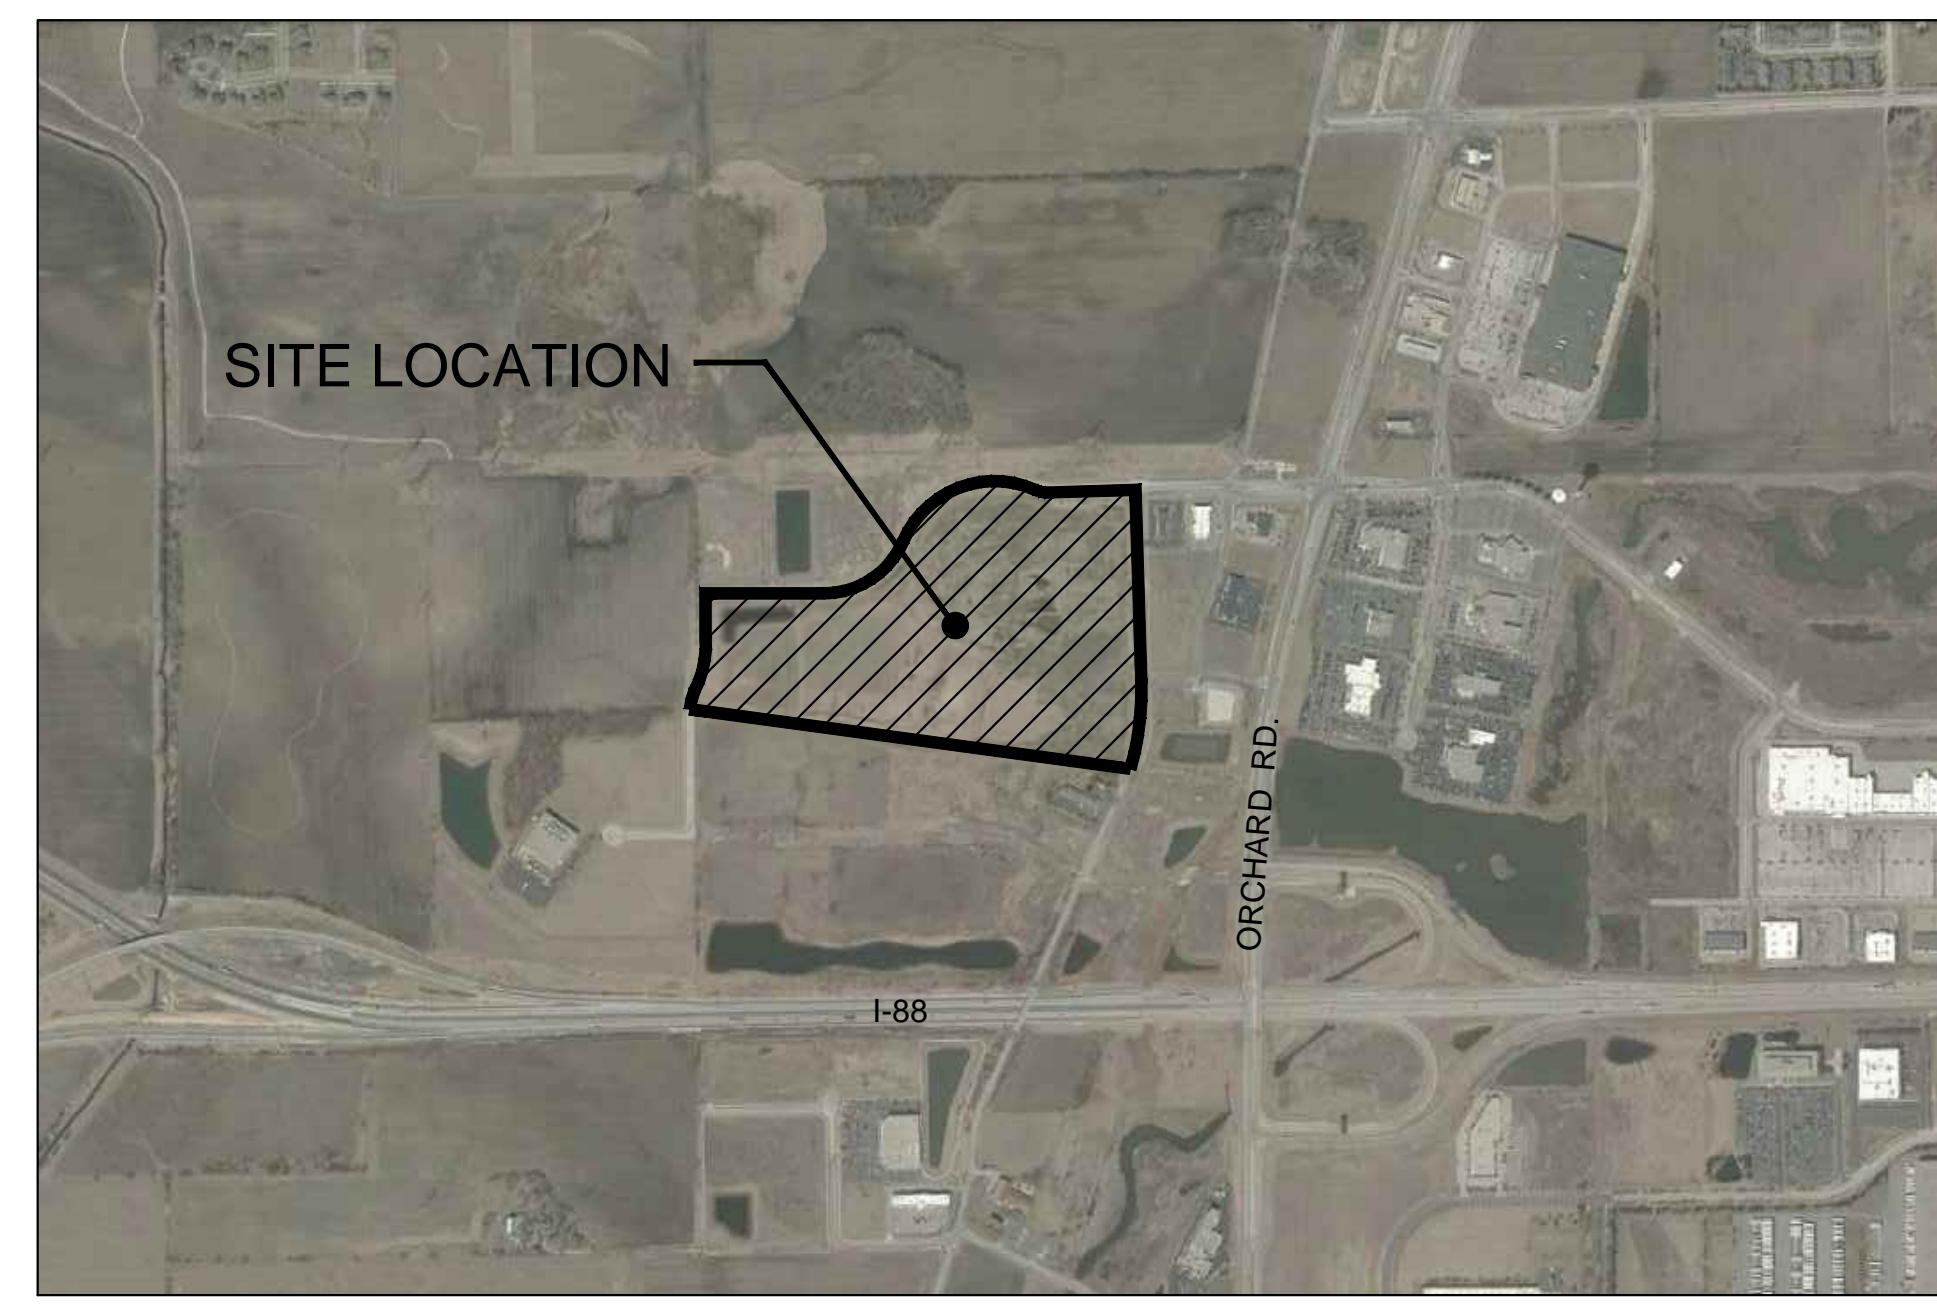

LANDSCAPE PLAN

for

DEERPATH COMMERCE CENTER

LOT 10

REVISIONS

9 City Review Comments	1-7-16
8 Individual Lots	12-21-15
7 City Format Changes	11-20-15
6 Emergent Wetland Seed	11-11-15
5 Lots 5A, 6A & 10	11-03-15
4 Site Plan (Sidewalks)	8-28-15
3 City Review Comments	7-21-15
2 Revised base	7-6-15
1 For Permit	7-1-15

DEERPATH COMMERCE CENTER

Aurora, Illinois

OWNER:
Conor Deerpath LLC
9550 W. Higgins Rd., Suite 200
Rosemont, IL 60018

IRG Ives/Ryan Group, Inc.
324 EISENHOWER LANE N.
LOMBARD, IL 60148
PHONE: 630.717.0726

Landscape Architecture
Park & Recreation Design
Site & Community Planning
www.ivesryangroup.com

PRELIMINARY LANDSCAPE PLAN LOT 10

PROJECT NO.: JOB NO.:
L615 8732A

DATE: 5/5/15
SCALE: 1"=40'
PLANNER: RM
DRAWN BY: RM
CHECKED: _____

SHEET
L-1

LOCATION MAP

LEGEND OF SYMBOLS

- CANOPY TREE
- EVERGREEN TREE
- UNDERSTORY TREE
- DECIDUOUS SHRUB
- EVERGREEN SHRUB
- ORNAMENTAL GRASS
- PERENNIALS
- ANNUALS
- GROUNDCOVER
- TURF GRASS (SEEDS)
- TURF GRASS (SOIL)

Landscape Data Table: Planting Material Key	
Note: Symbols are blackline for proposed grayscale for existing	
Canopy Trees (minimum size 2.5 caliper) Count:	38
Evergreen Trees (minimum size 6 feet) Count:	15
Understory Trees (minimum size 2.5 caliper or 8 feet if multi-stemmed) Count:	18
Deciduous Shrubs (minimum of 18 inches) Count:	220
Evergreen Shrubs (minimum of 18 inches) Count:	0
Ornamental Grasses Count:	0
Perennials Count:	0
Annuals Count:	0
Groundcover Square Footage:	0

All other non paved area shall be planted in prairie grasses.

Landscape Data Table: CTEs Provided			
	CTE Value	Count Provided	Total CTEs Provided
Canopy Trees	1	38	38
Evergreen Trees	3	15	5
Understory Trees	3	18	6
Deciduous Shrubs	20	220	11
Evergreen Shrubs	20	0	0
Total:		291	60

CALL JULIE
48 HOURS
BEFORE YOU DIG
1-800-892-0123
TOLL FREE
Operates 24 Hours
Every Day

NOTE:
1. No overhead utilities lines exist or are proposed.