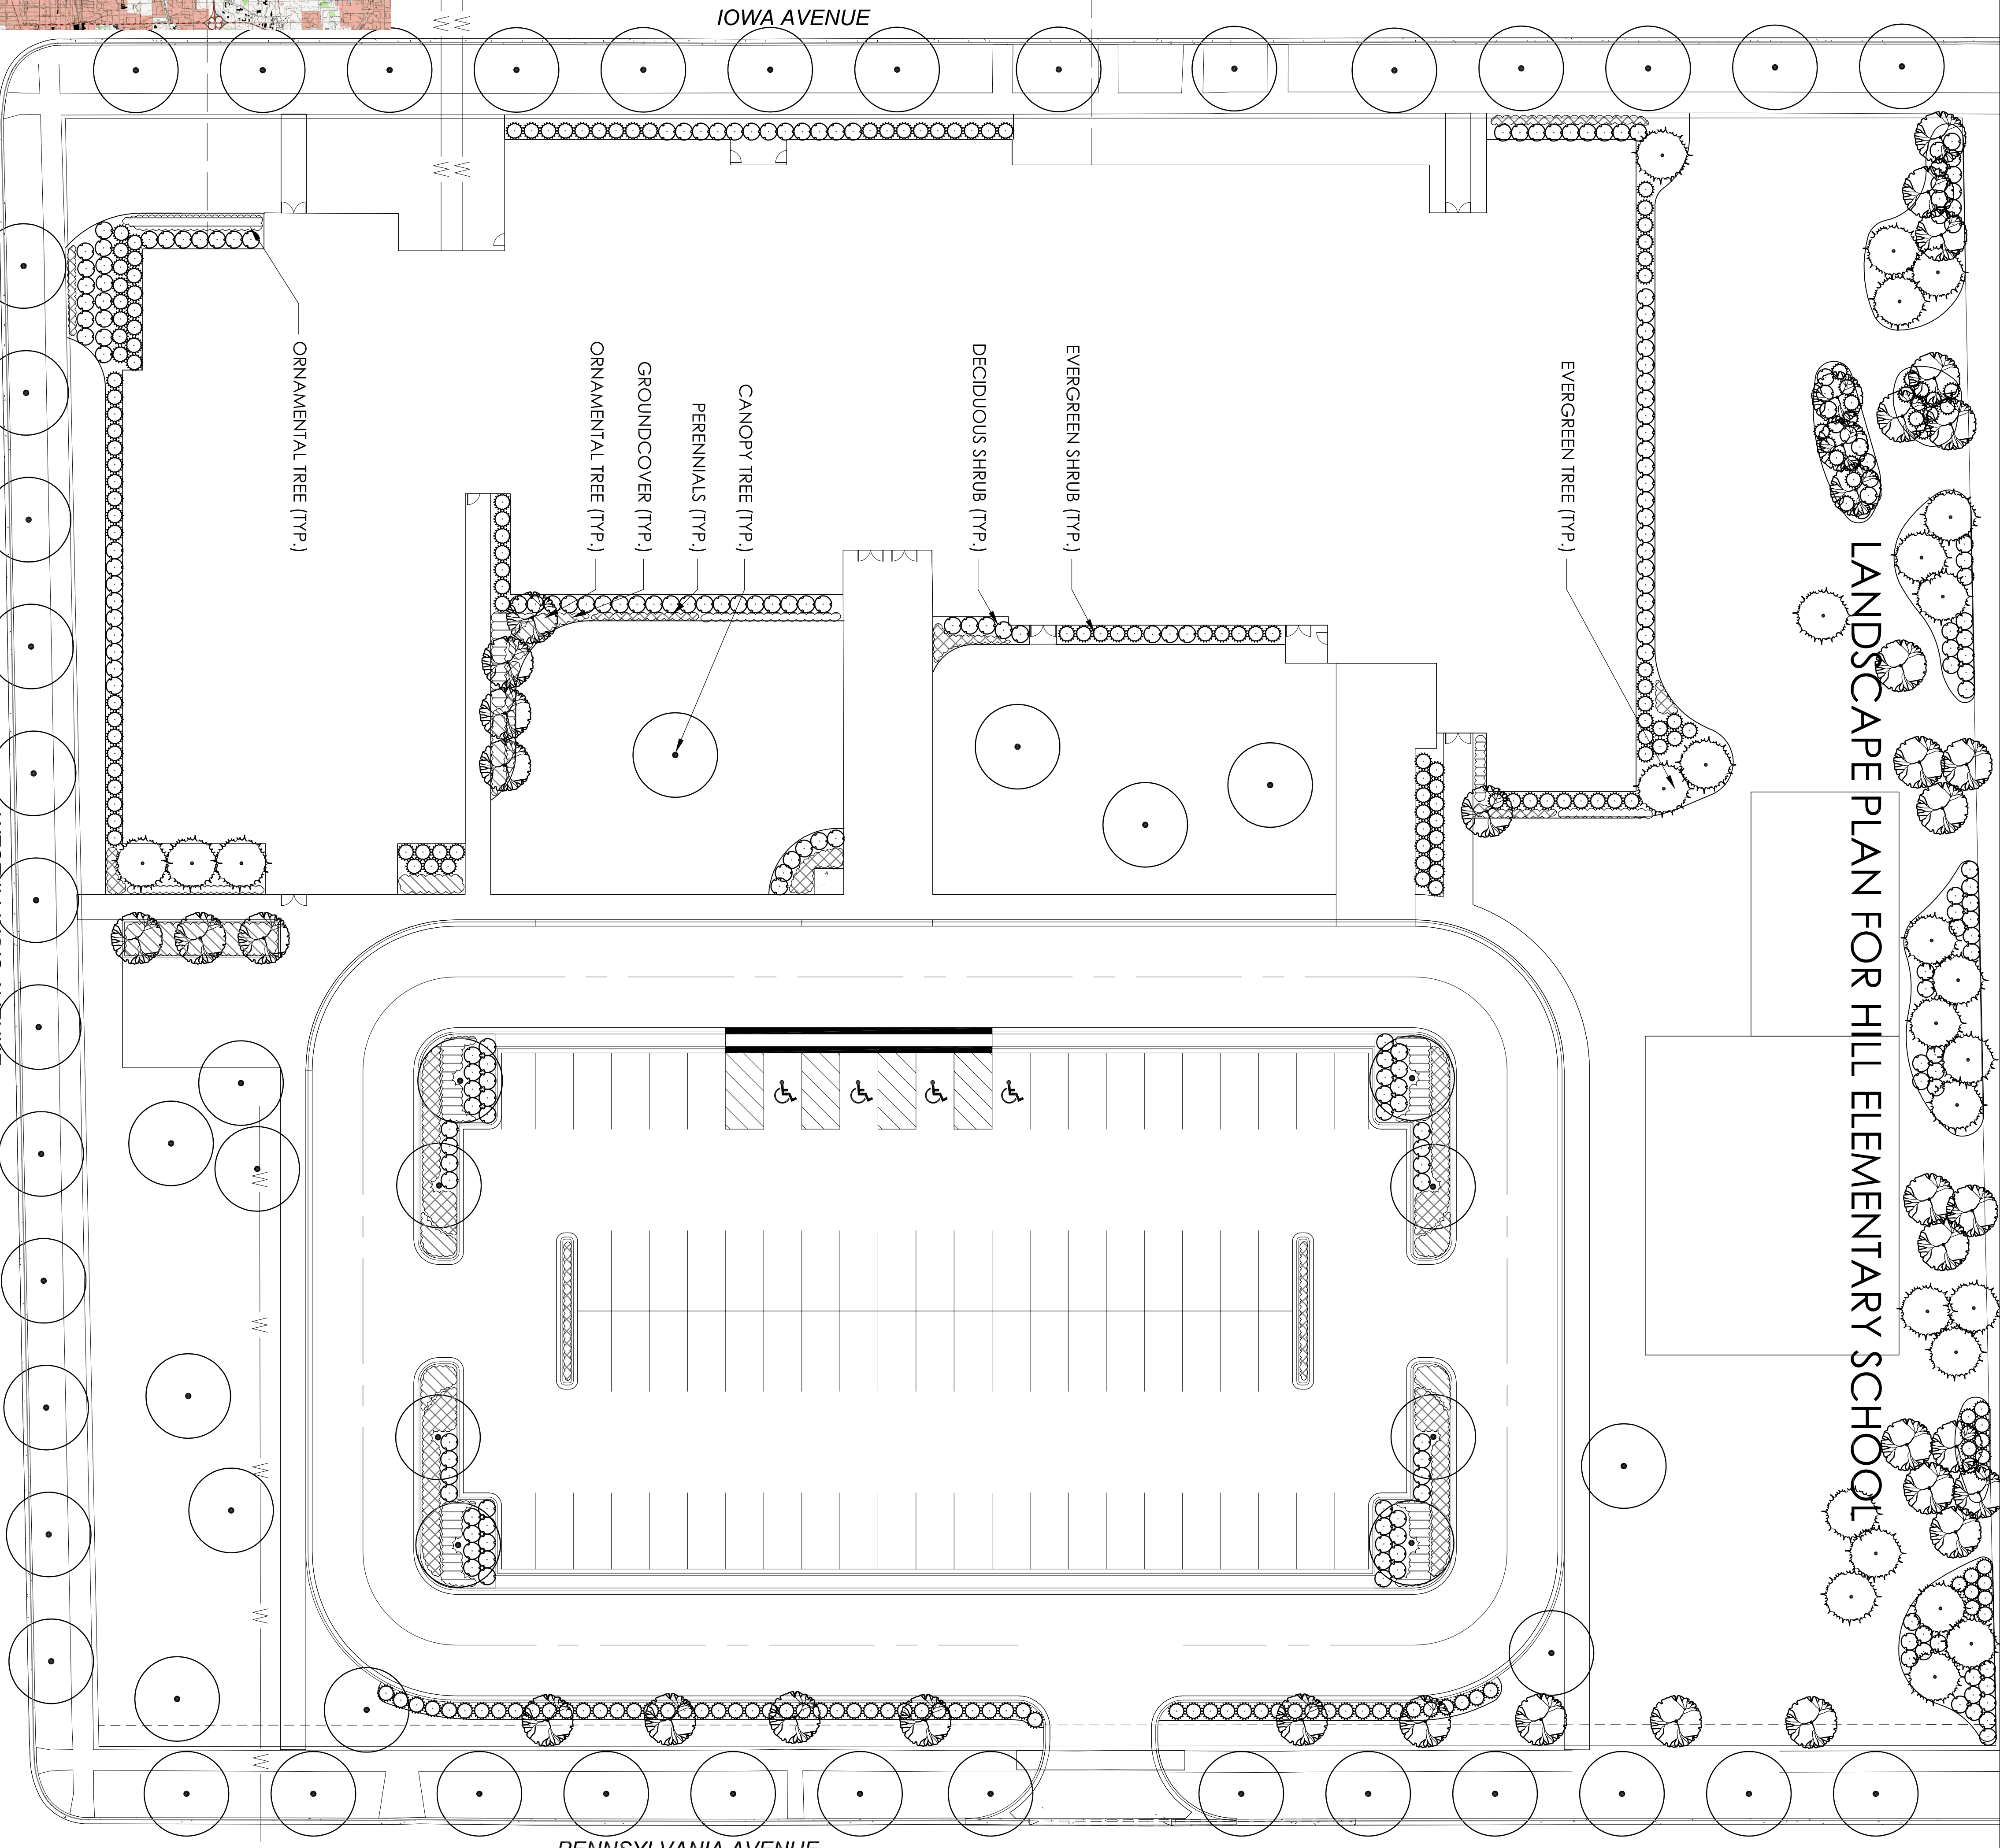

LANDSCAPE PLAN FOR HILL ELEMENTARY SCHOOL

Landscape Data Table: CTES Provided

CTE Value	Count Provided	Total CTES Provided
Canopy Trees	1	60
Evergreen Trees	3	27
Understory Trees	3	9
Deciduous Shrubs	20	351
Evergreen Shrubs	20	216
Ornamental Grasses	422	422
Total:	562	102

Planting Materials Table: Landscape Plan
 Note: Symbols are blocking for proposed grayscale for existing
 Canopy Trees (minimum size 2.5 caliper) Count: 60

Evergreens (minimum size 6 feet) Count: 27

Understory Trees (minimum size 2.5 caliper or 8 feet if multi-stemmed) Count: 38

NO. ISSUED FOR: DATE

LANDSCAPE PLAN

2-7.1

WEST JACKSON AVENUE

IOWA AVENUE

DENNIS VANIA AVENUE

ORNAMENTAL TREE (TYP.)

ORNAMENTAL TREE (TYP.)

SCALE: 1" = 20'

NORTH