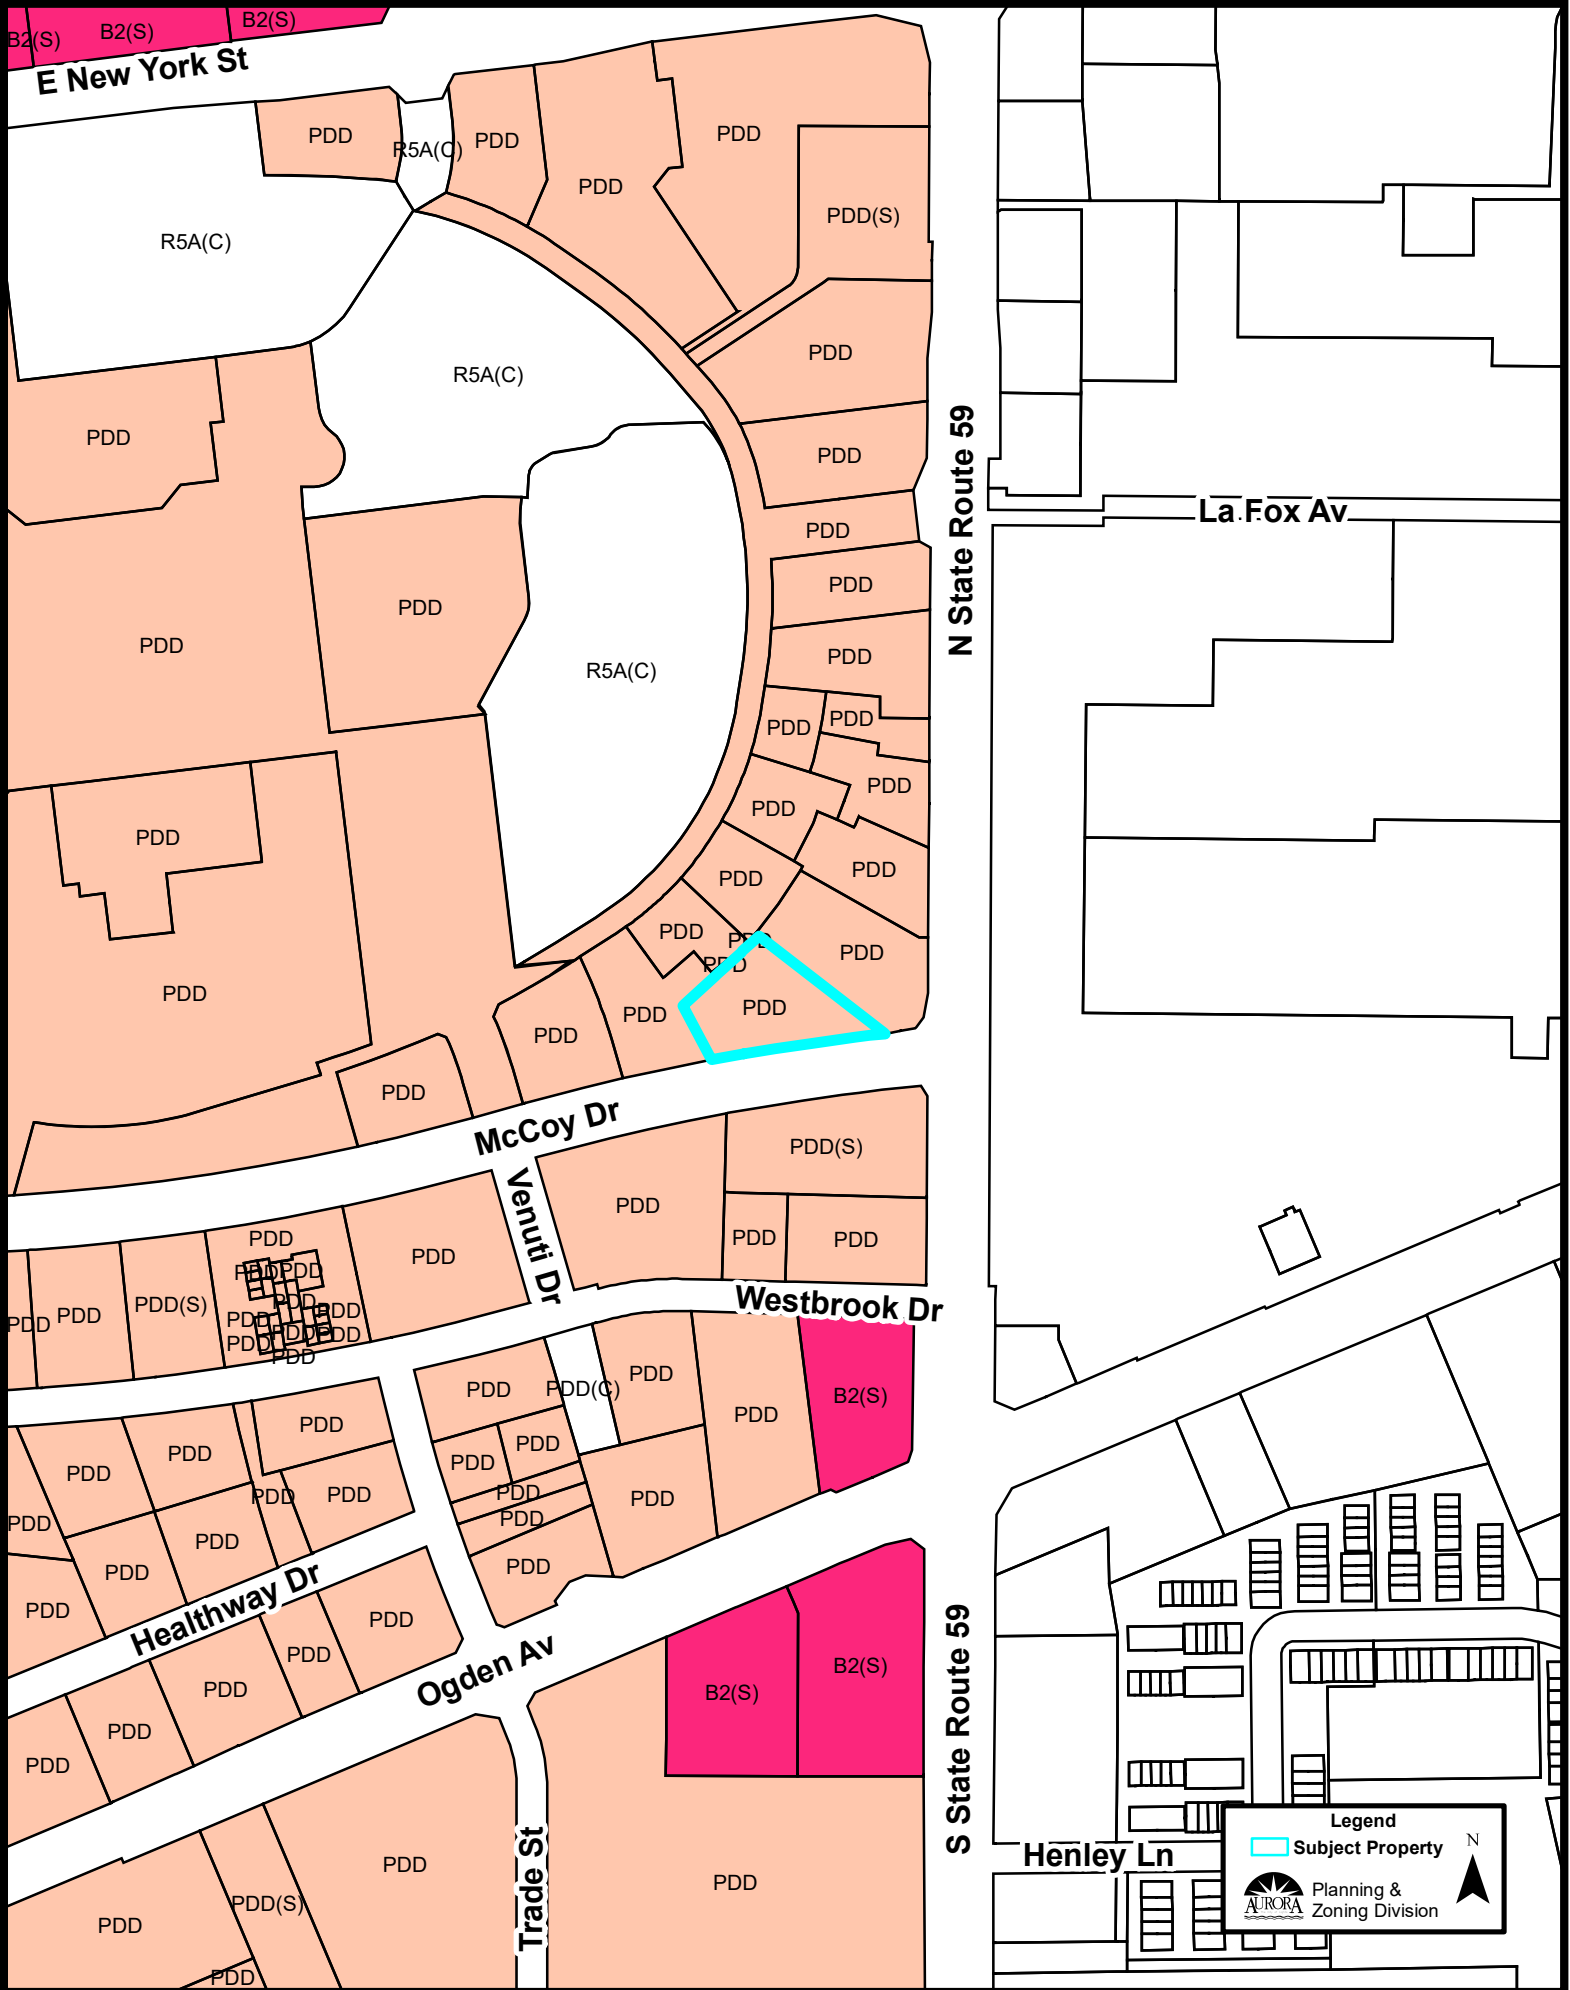

Entrance #1 (pvt)

La Fox Av

N State Route 59

Fox Valley Center Dr (pvt)

McCoy Dr

Venuti Dr

Argent Ln (pvt)

Westbrook Dr

S State Route 59

Trade St

**Legend**  
Subject Property  
Planning & Zoning Division  
AURORA

**Zoning Map (1:5,000):**

Comprehensive Plan (1:5,000):

**Legend**

Comprehensive Plan

- River/Lakes/Ponds/Streams
- Public
- Quasi - Public
- Conservation, Open Space, Recreation, Drainage
- Estates
- Low Density Residential
- Medium Density Residential
- High Density Residential
- Office
- Commercial
- Mixed Uses: Office/Research/Commercial
- Office/Research/Light Industrial
- Mixed Uses: Offices/Research/Commercial/Residential
- Industrial
- Utilities
- Subject Property

N

Planning & Zoning Division

Location Map (1:2,500):

**Legend**

-  Subject Property

 Planning & Zoning Division

 N