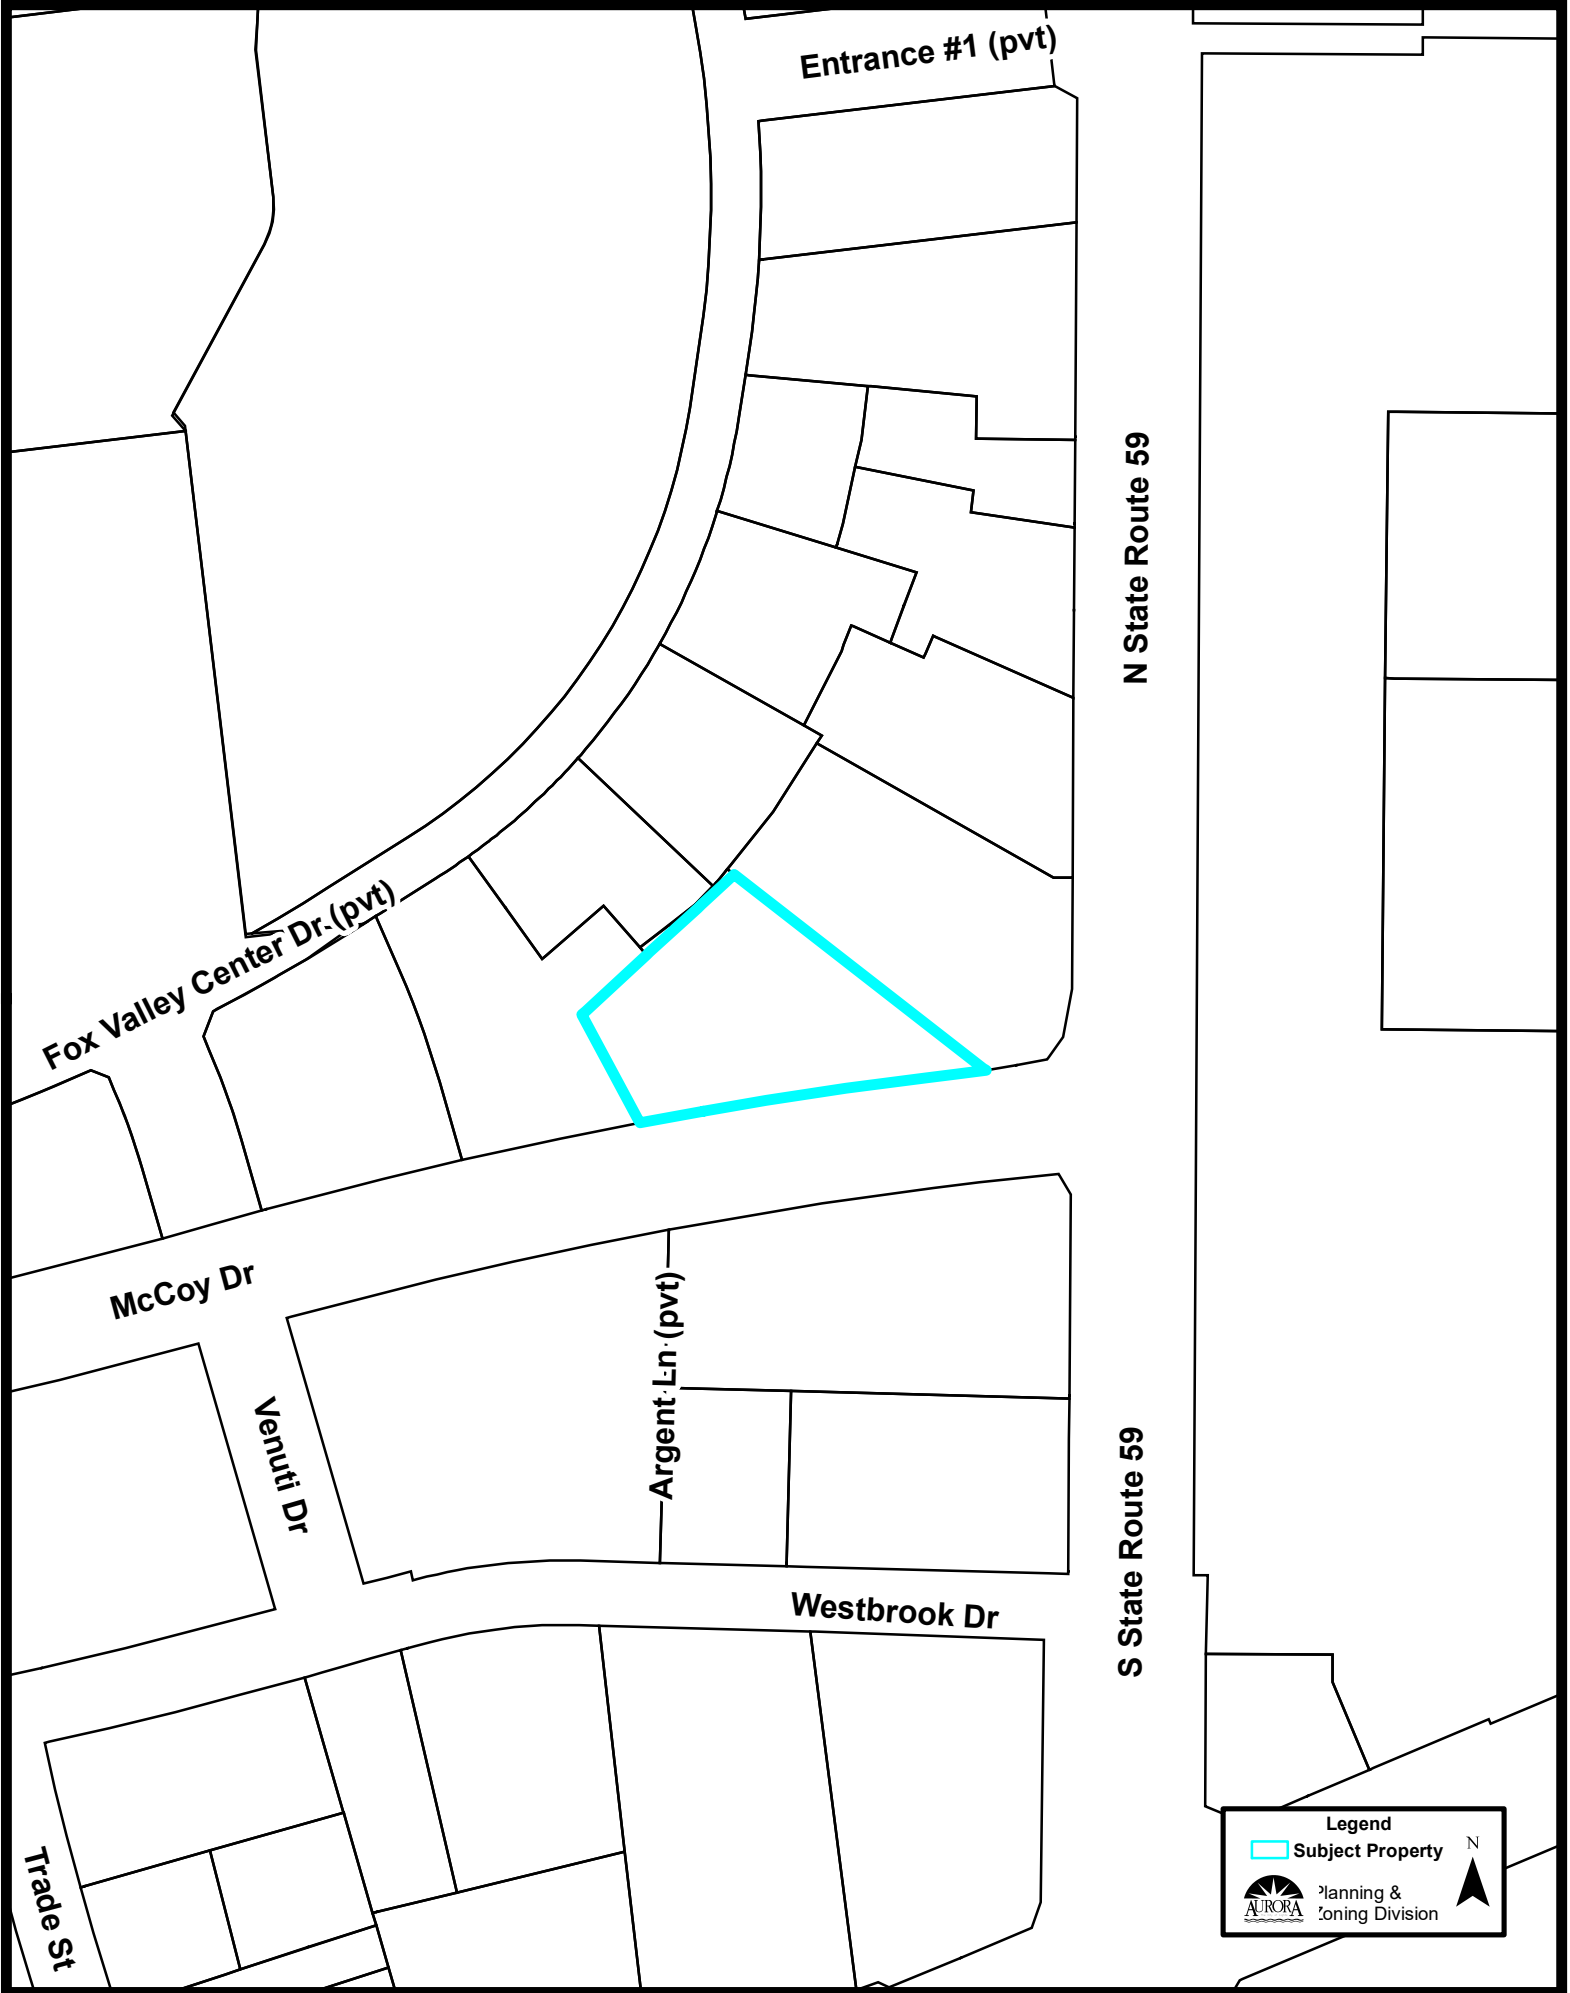

Entrance #1 (pvt)

La Fox Av

N State Route 59

Fox Valley Center Dr (pvt)

McCoy Dr

Venuti Dr

Argent Ln (pvt)

Westbrook Dr

S State Route 59

Trade St

**Legend**  
Subject Property  
Planning & Zoning Division  
AURORA

**Zoning Map (1:5,000):**

Comprehensive Plan (1:5,000):

**Legend**

Comprehensive Plan

- River/Lakes/Ponds/Streams
- Public
- Quasi - Public
- Conservation, Open Space, Recreation, Drainage
- Estates
- Low Density Residential
- Medium Density Residential
- High Density Residential
- Office
- Commercial
- Mixed Uses: Office/Research/Commercial
- Office/Research/Light Industrial
- Mixed Uses: Offices/Research/Commercial/Residential
- Industrial
- Utilities
- Subject Property

N

Planning & Zoning Division

Location Map (1:2,500):

**Legend**

-  Subject Property

 Planning & Zoning Division

 N