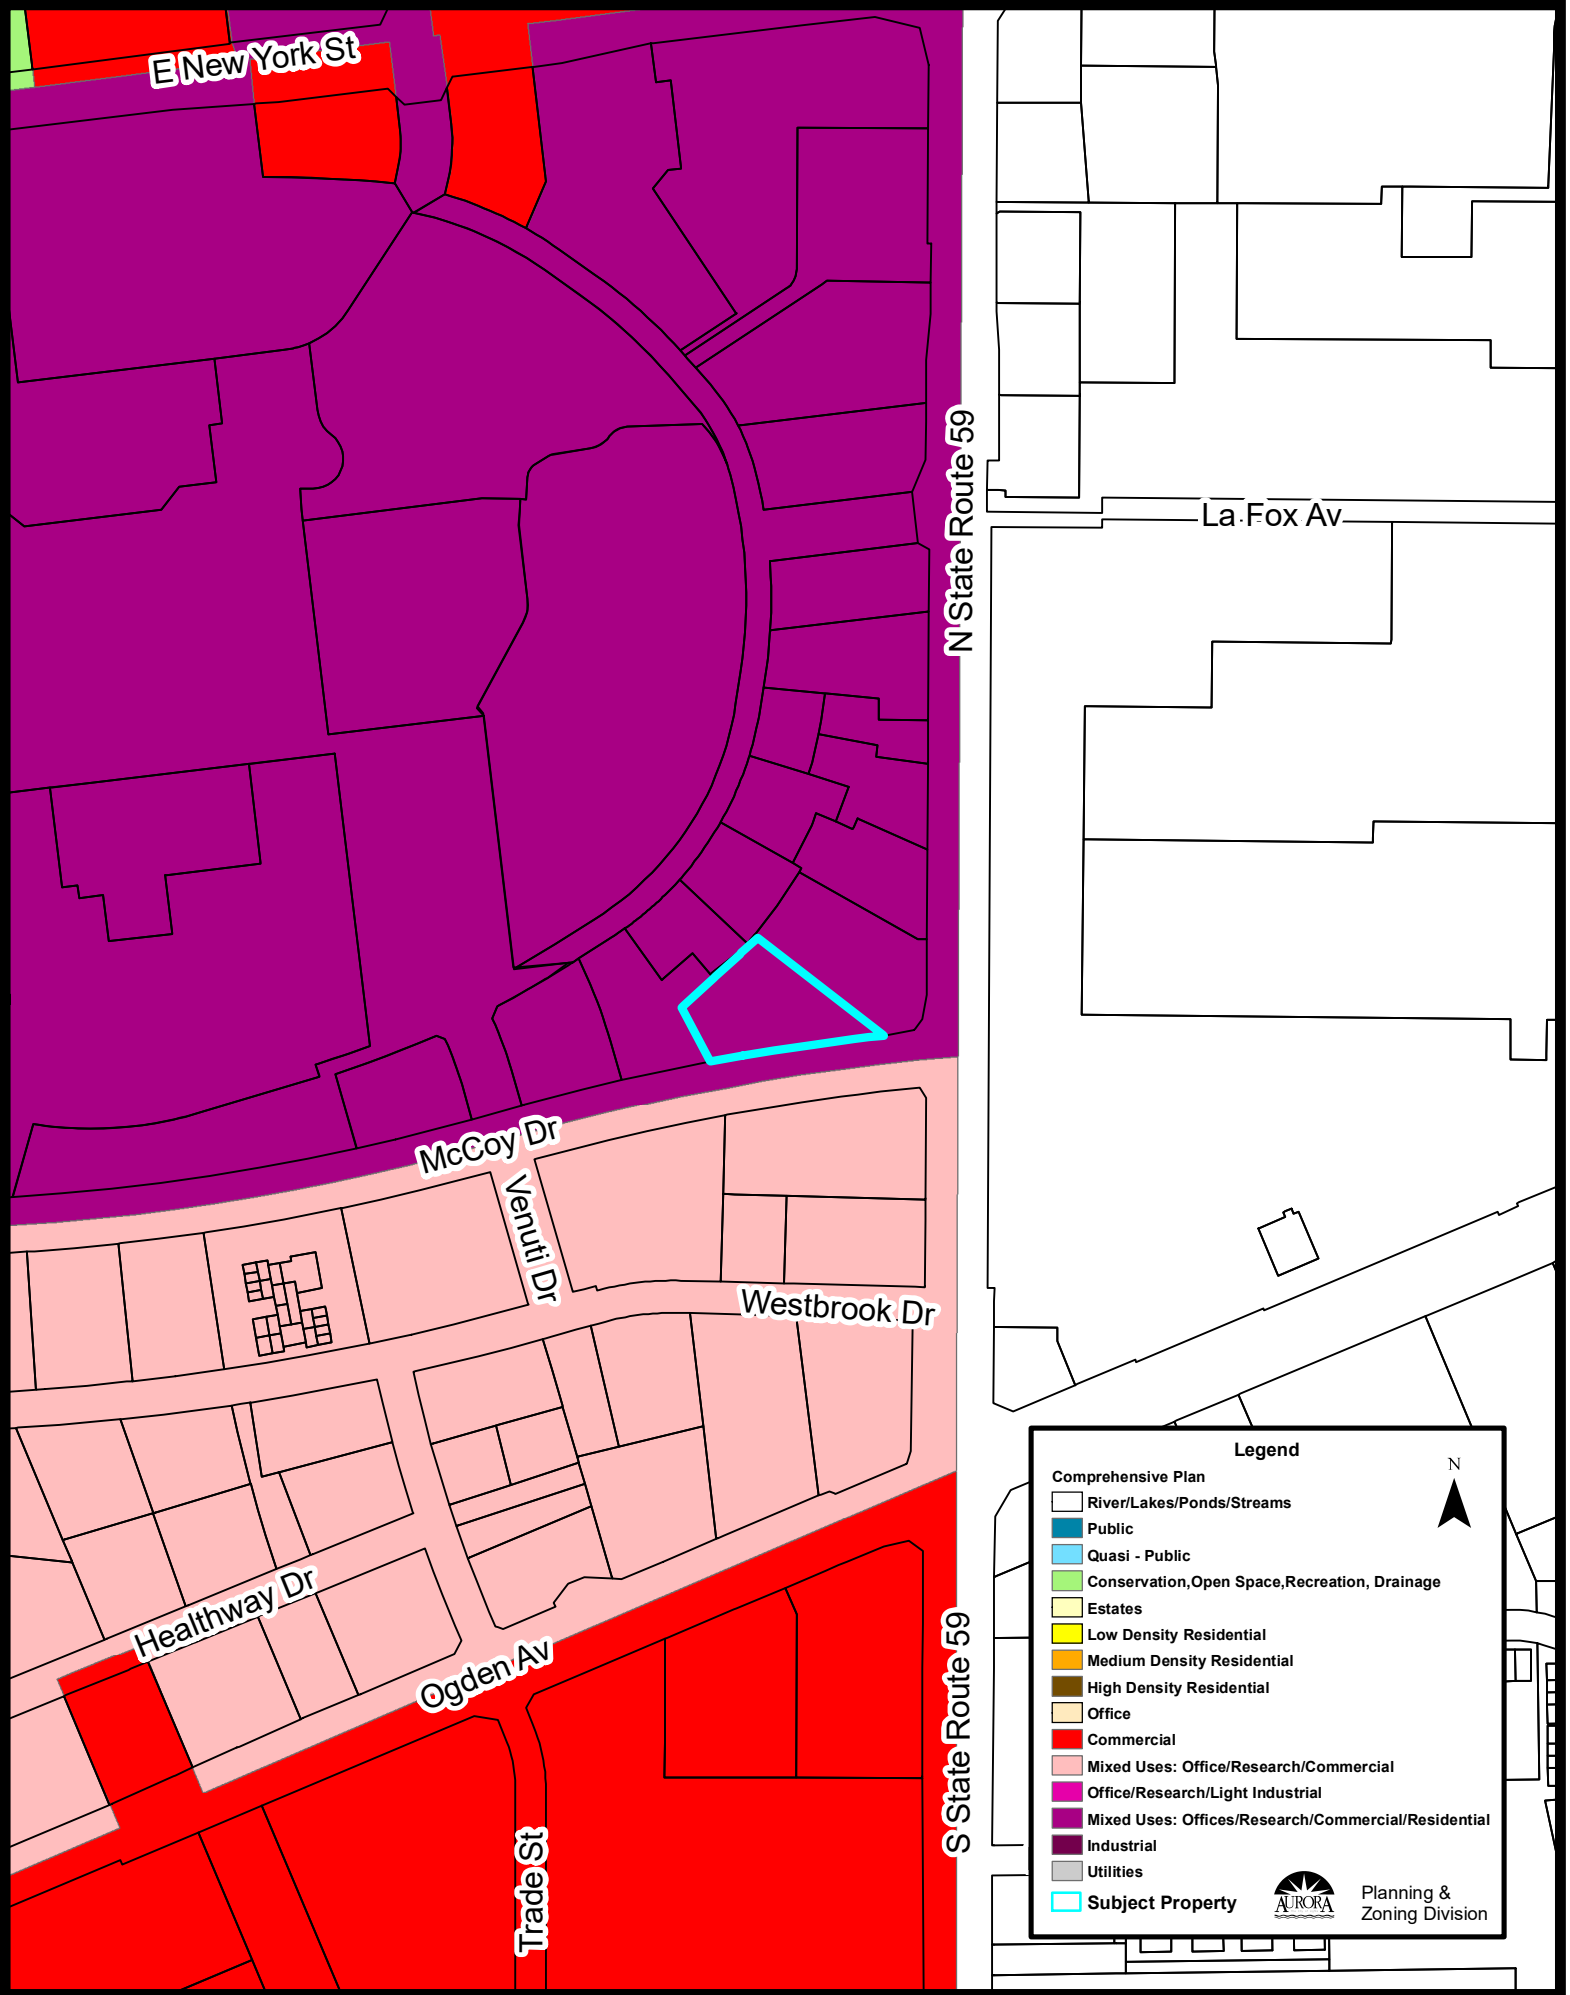

Entrance #1 (pvt)

La Fox Av

N State Route 59

Fox Valley Center Dr (pvt)

McCoy Dr

Venuti Dr

Argent Ln (pvt)

Westbrook Dr

S State Route 59

Trade St

**Legend**  
Subject Property  
Planning & Zoning Division  
AURORA

**Zoning Map (1:5,000):**

Comprehensive Plan (1:5,000):

**Legend**

Comprehensive Plan

- River/Lakes/Ponds/Streams
- Public
- Quasi - Public
- Conservation, Open Space, Recreation, Drainage
- Estates
- Low Density Residential
- Medium Density Residential
- High Density Residential
- Office
- Commercial
- Mixed Uses: Office/Research/Commercial
- Office/Research/Light Industrial
- Mixed Uses: Offices/Research/Commercial/Residential
- Industrial
- Utilities
- Subject Property

N

Planning & Zoning Division

Location Map (1:2,500):

**Legend**

-  Subject Property

 Planning & Zoning Division

 N