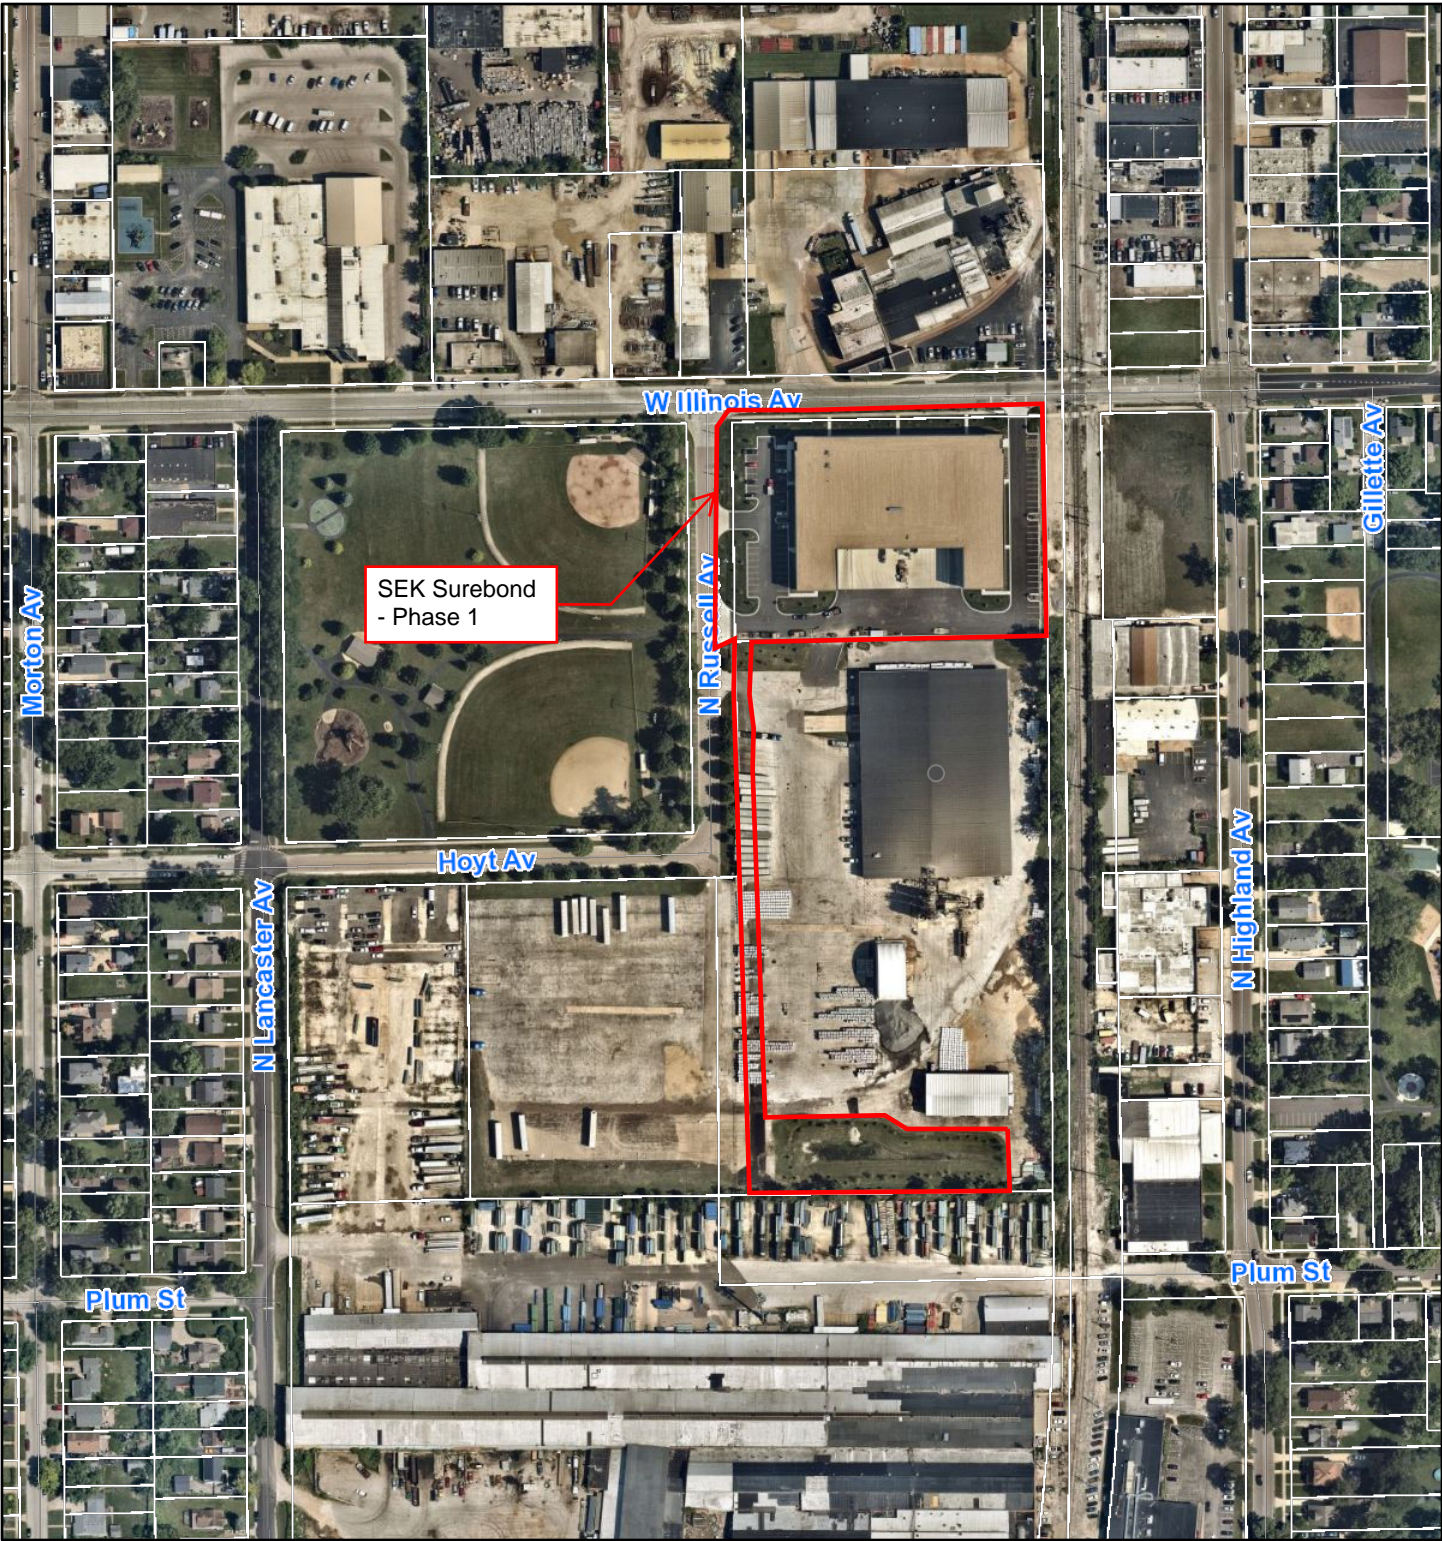

# Location Map

9/16/2024, 11:43:52 AM

1:4,514

Copyright nearmap 2015, County of Will, Kane County, IL/EagleView, Maxar, The City of Aurora GIS and Engineering Department.