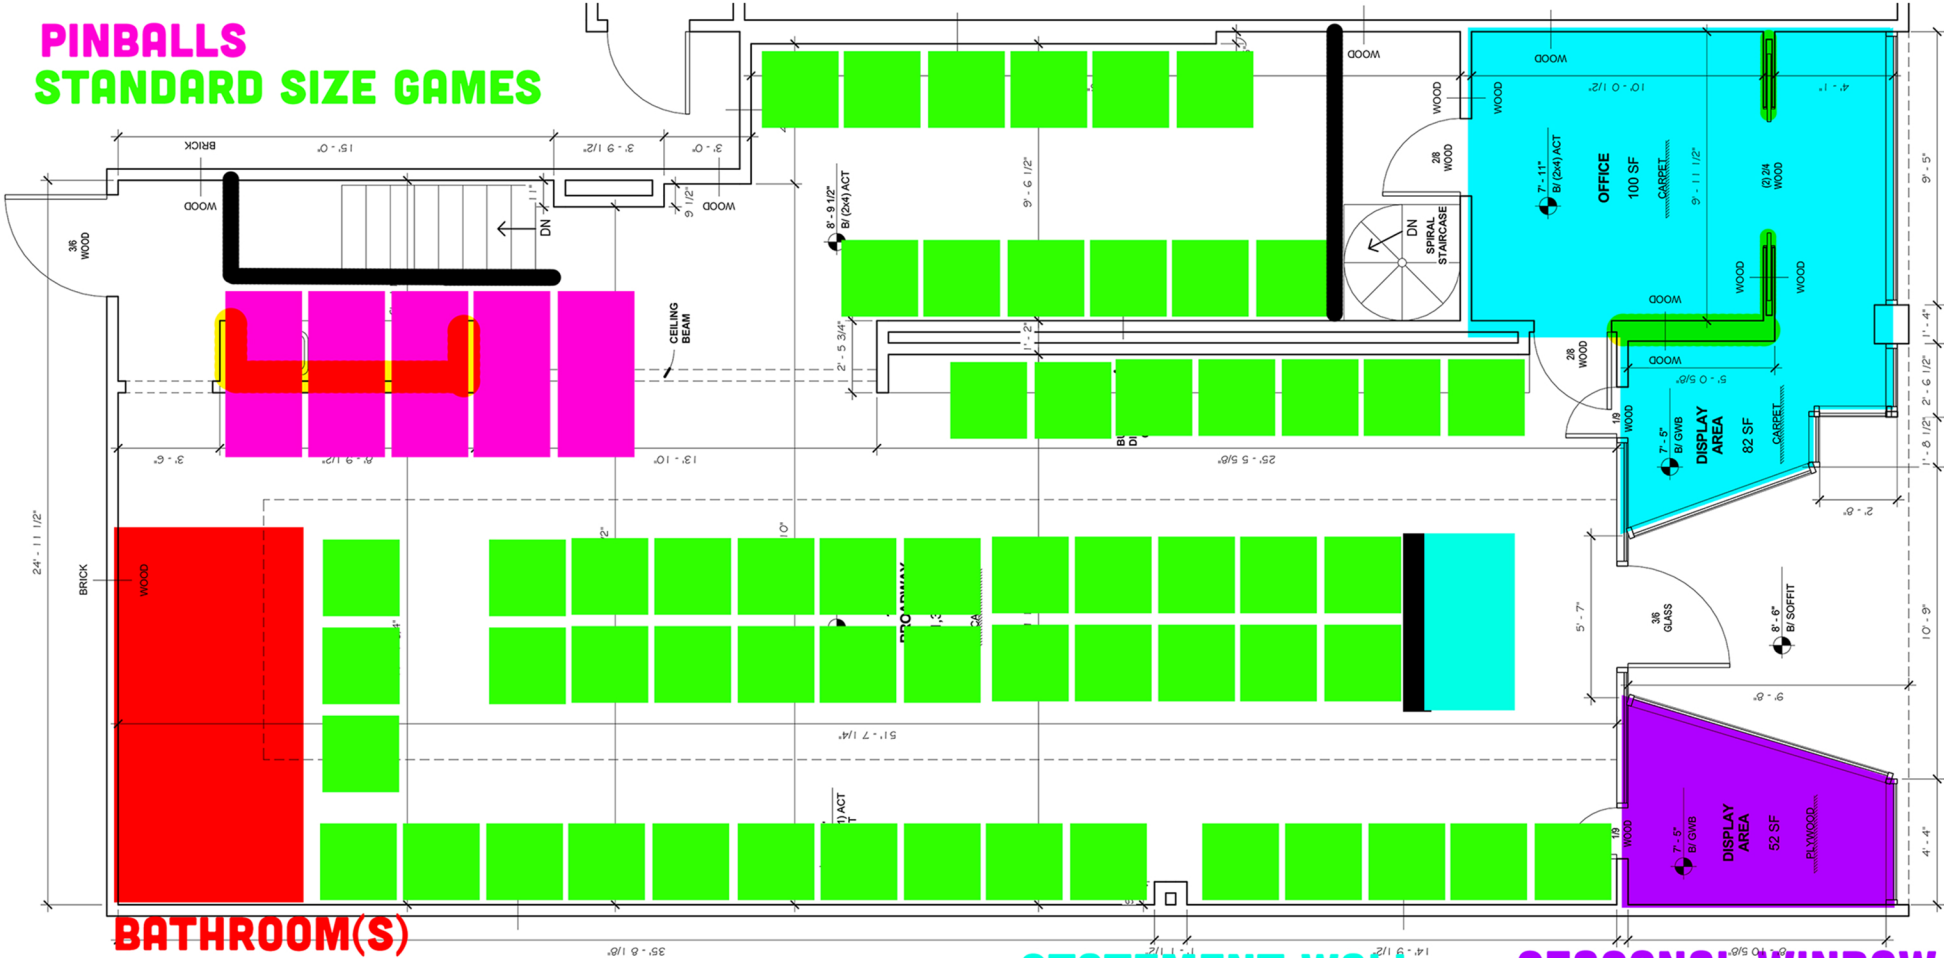

**RETAIL/GALLERY SPACE
LOUNGE FOR NON ARCADE
PARENTS**

**PINBALLS
STANDARD SIZE GAMES**

BATHROOM(S)

**STATEMENT WALL
AND FRONT COUNTER**

**SEASONAL WINDOW
DISPLAY**