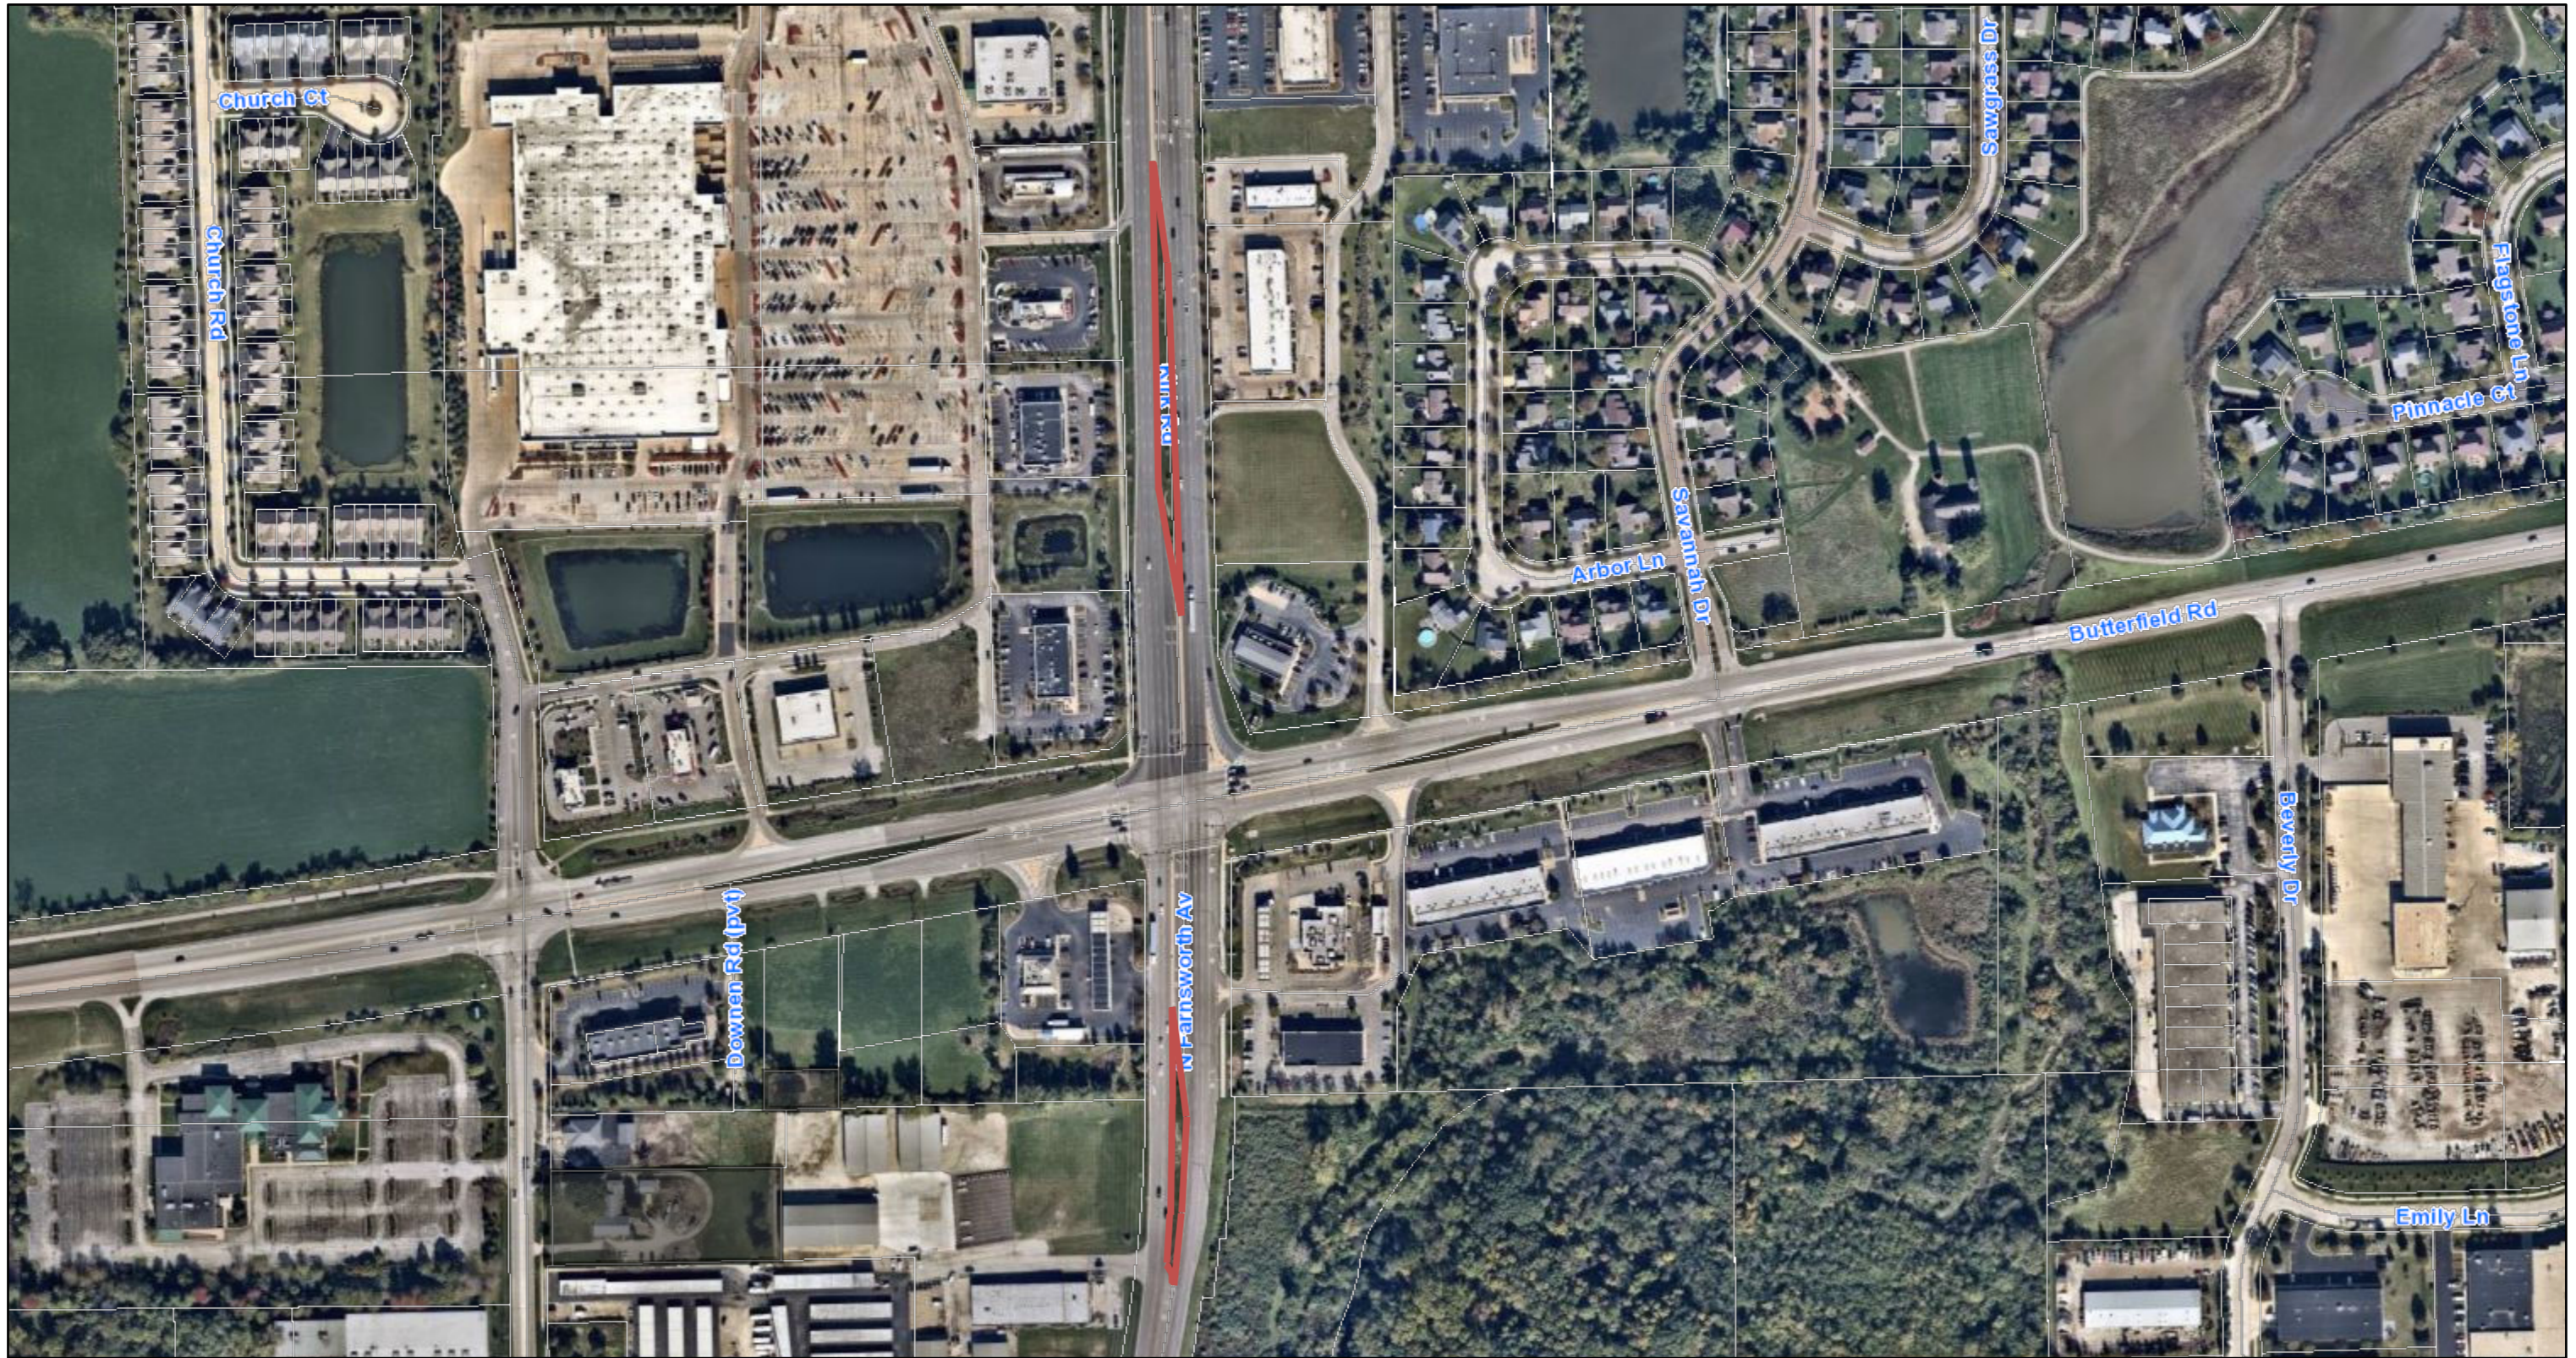

Street Div. Median Maintenance - N Farnsworth from Bilter to Mesa Ln

4/1/2022, 8:27:36 AM

1:4,514

- Centerlines
- City Limits
- Batavia
- City of Aurora
- Montgomery
- Naperville
- North Aurora
- Oswego
- Sugar Grove
- Unincorporated
- Warrenville
- Yorkville
- Fox River
- Parcels
- COA Owned Parcels

Kane County IL/Ayres, Kane County IL/Eagleview, Maxar, Copyright nearmap 2015, The City of Aurora GIS and Engineering Department.