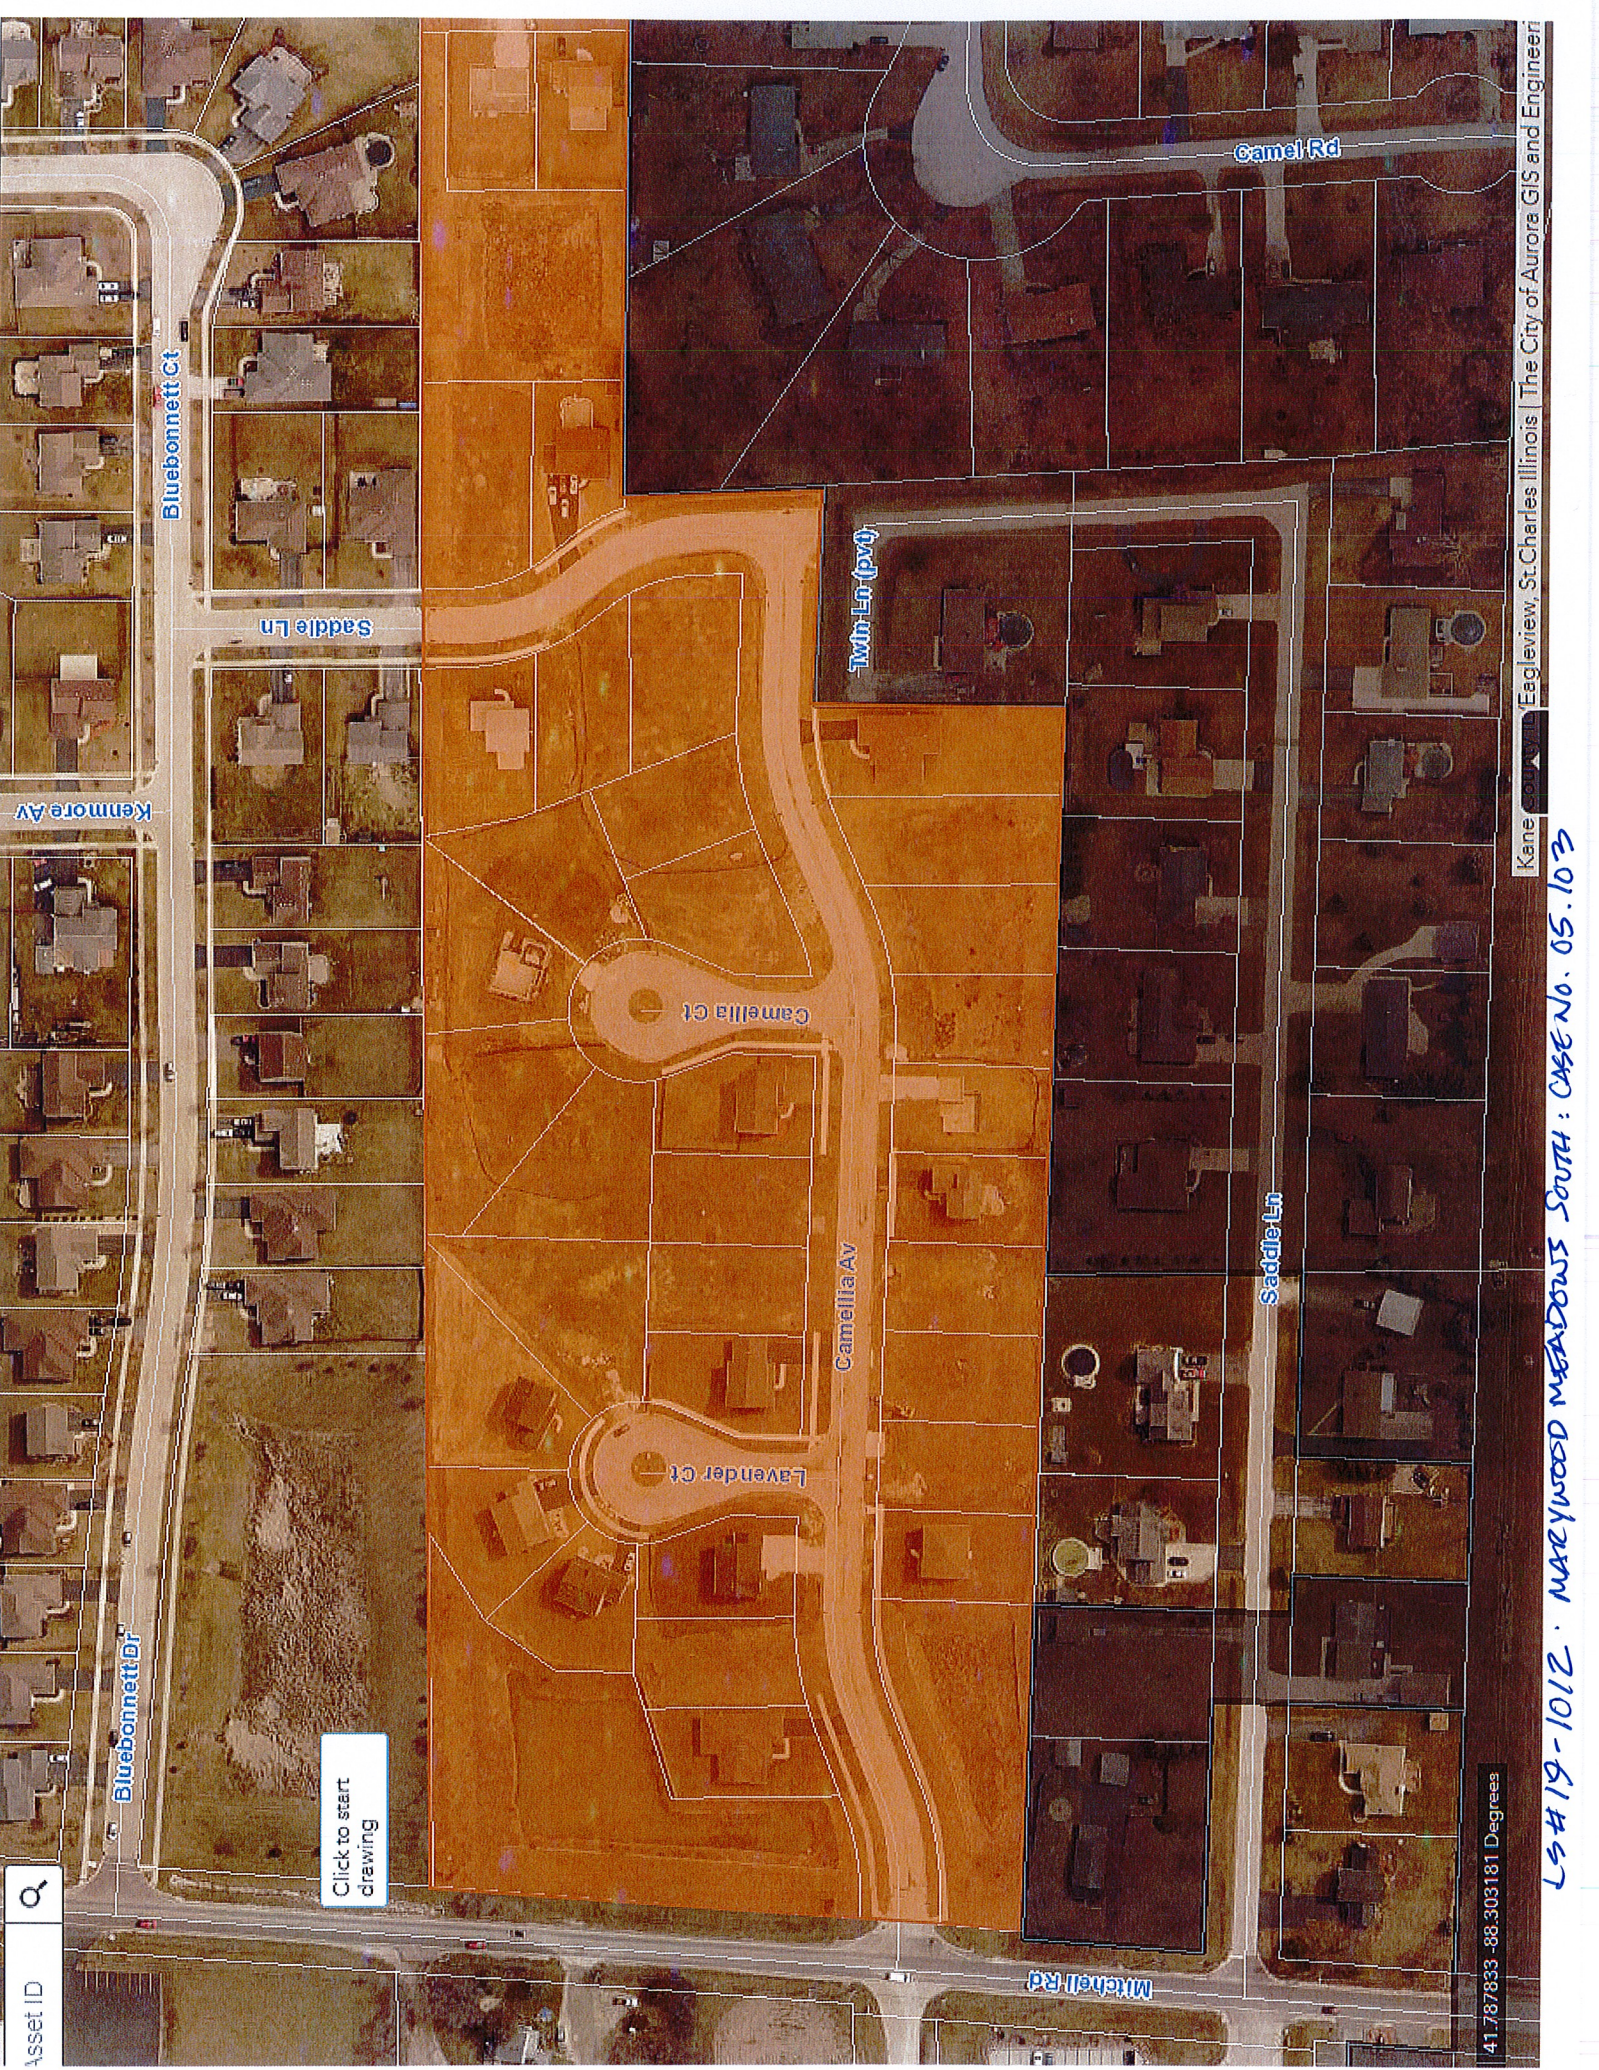

Asset ID

Click to start drawing

41.787833 -88.303181 Degrees

LS#19-1012 · MARYWOOD MEADOWS SOUTH: CASE No. 05.103