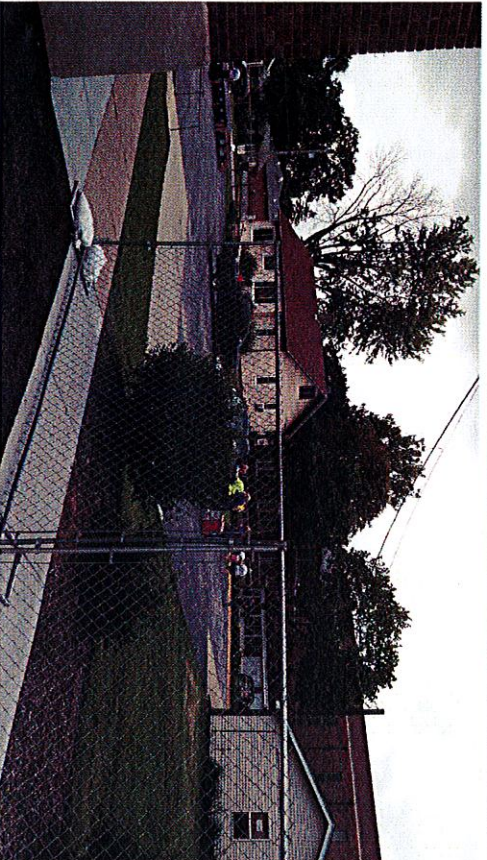

Aerial view of St Therese Church Campus Parish Festival 2014 – Booth Distribution

St. Therese Church

Security Fence Placement for Parish Festival

271 N Farnsworth Ave
Aurora, IL 60505
(630) 898-5422

St. Therese Church

Security Fence Placement for Parish Festival

St Therese Church
271 N Farnsworth Ave - Aurora, IL 60505
(630) 898-5422

St Therese Church

271 N Farnsworth Ave - Aurora, IL 60505

(630) 898-5422

St Therese Church
271 N Farnsworth Ave - Aurora, IL 60505
(630) 898-5422