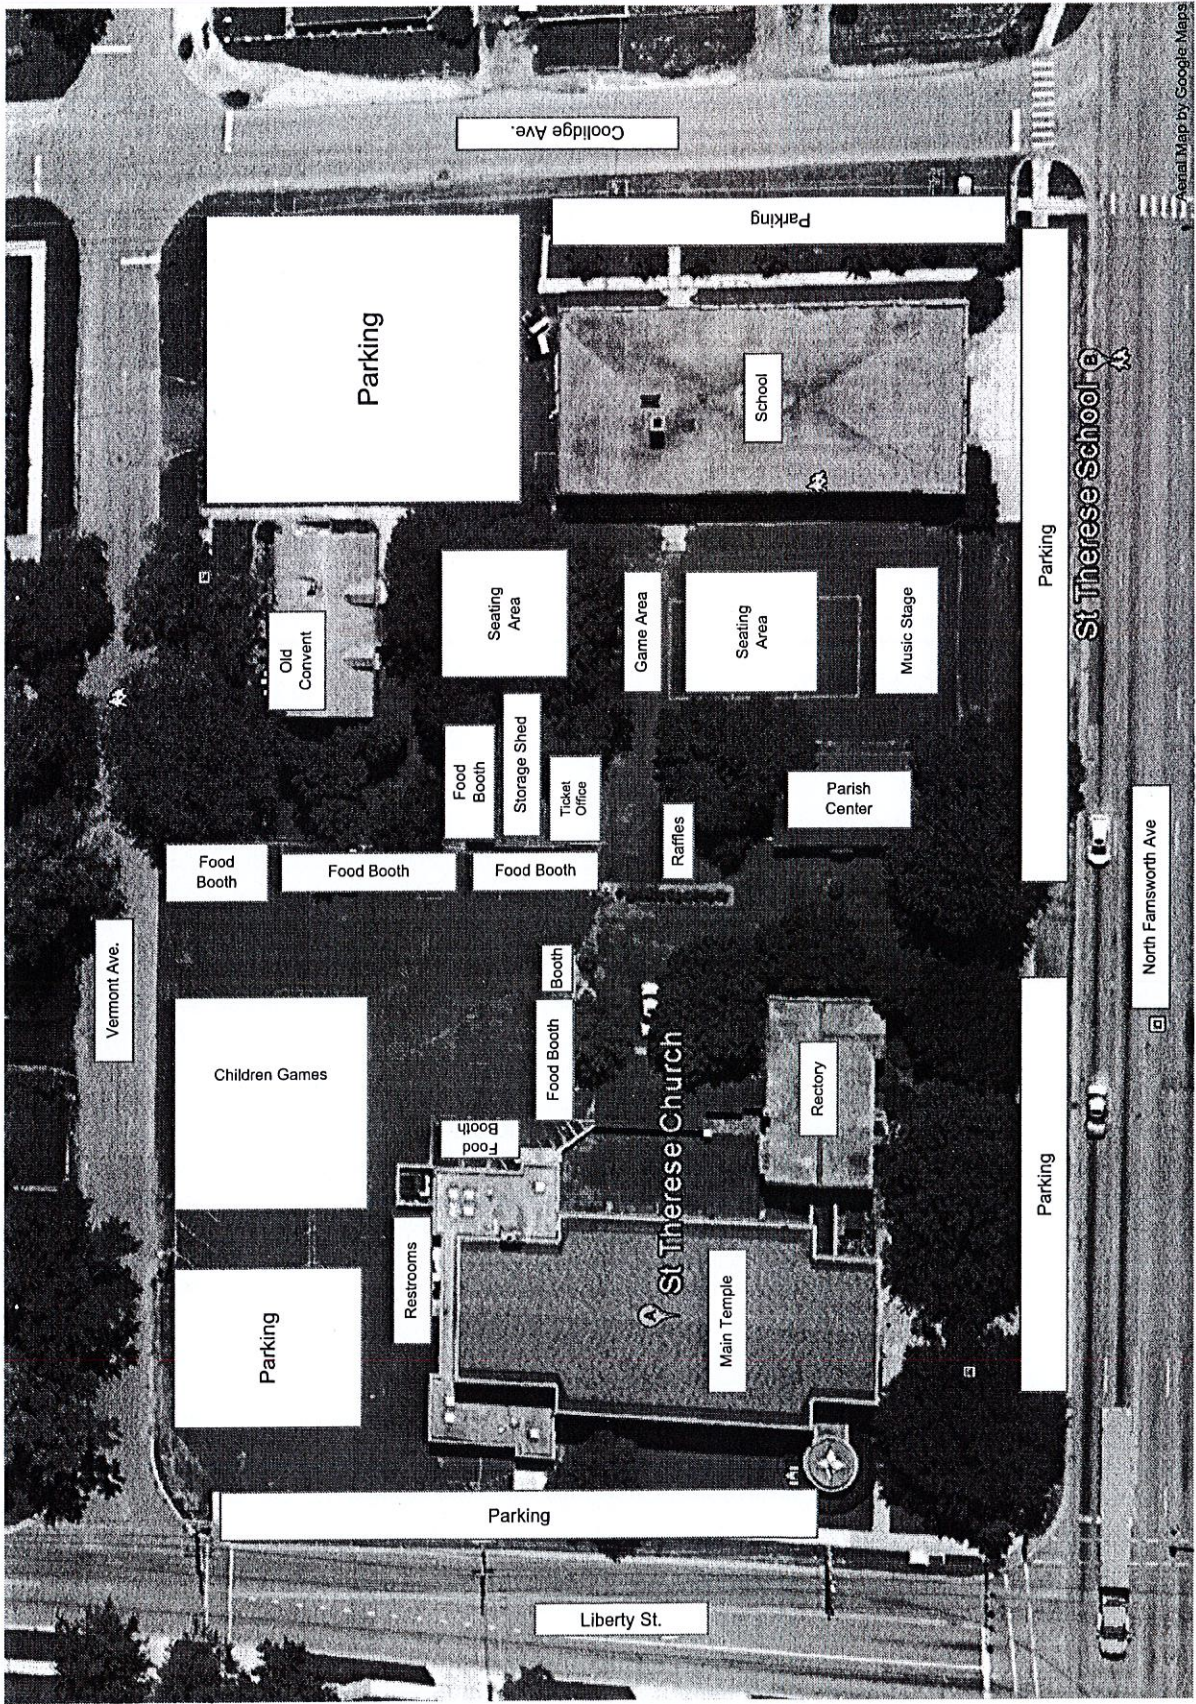

Aerial view of St Therese Church Campus Parish Festival 2014 – Booth Distribution

St. Therese Church

Security Fence Placement for Parish Festival

271 N Farnsworth Ave
Aurora, IL 60505
(630) 898-5422

St. Therese Church

Security Fence Placement for Parish Festival

St Therese Church
271 N Farnsworth Ave - Aurora, IL 60505
(630) 898-5422

St Therese Church

271 N Farnsworth Ave - Aurora, IL 60505

(630) 898-5422

St Therese Church
271 N Farnsworth Ave - Aurora, IL 60505
(630) 898-5422