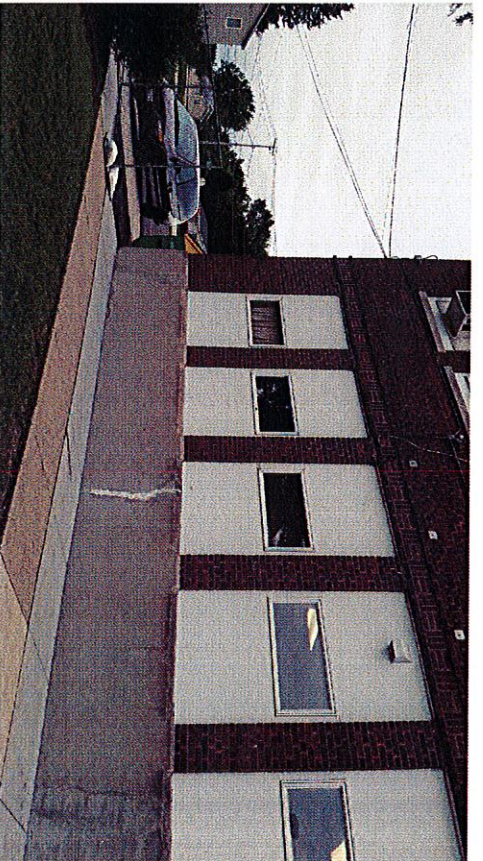

Aerial view of St Therese Church Campus Parish Festival 2014 – Booth Distribution

St. Therese Church

Security Fence Placement for Parish Festival

271 N Farnsworth Ave
Aurora, IL 60505
(630) 898-5422

St. Therese Church

Security Fence Placement for Parish Festival

St Therese Church
271 N Farnsworth Ave - Aurora, IL 60505
(630) 898-5422

St Therese Church

271 N Farnsworth Ave - Aurora, IL 60505

(630) 898-5422

St Therese Church
271 N Farnsworth Ave - Aurora, IL 60505
(630) 898-5422