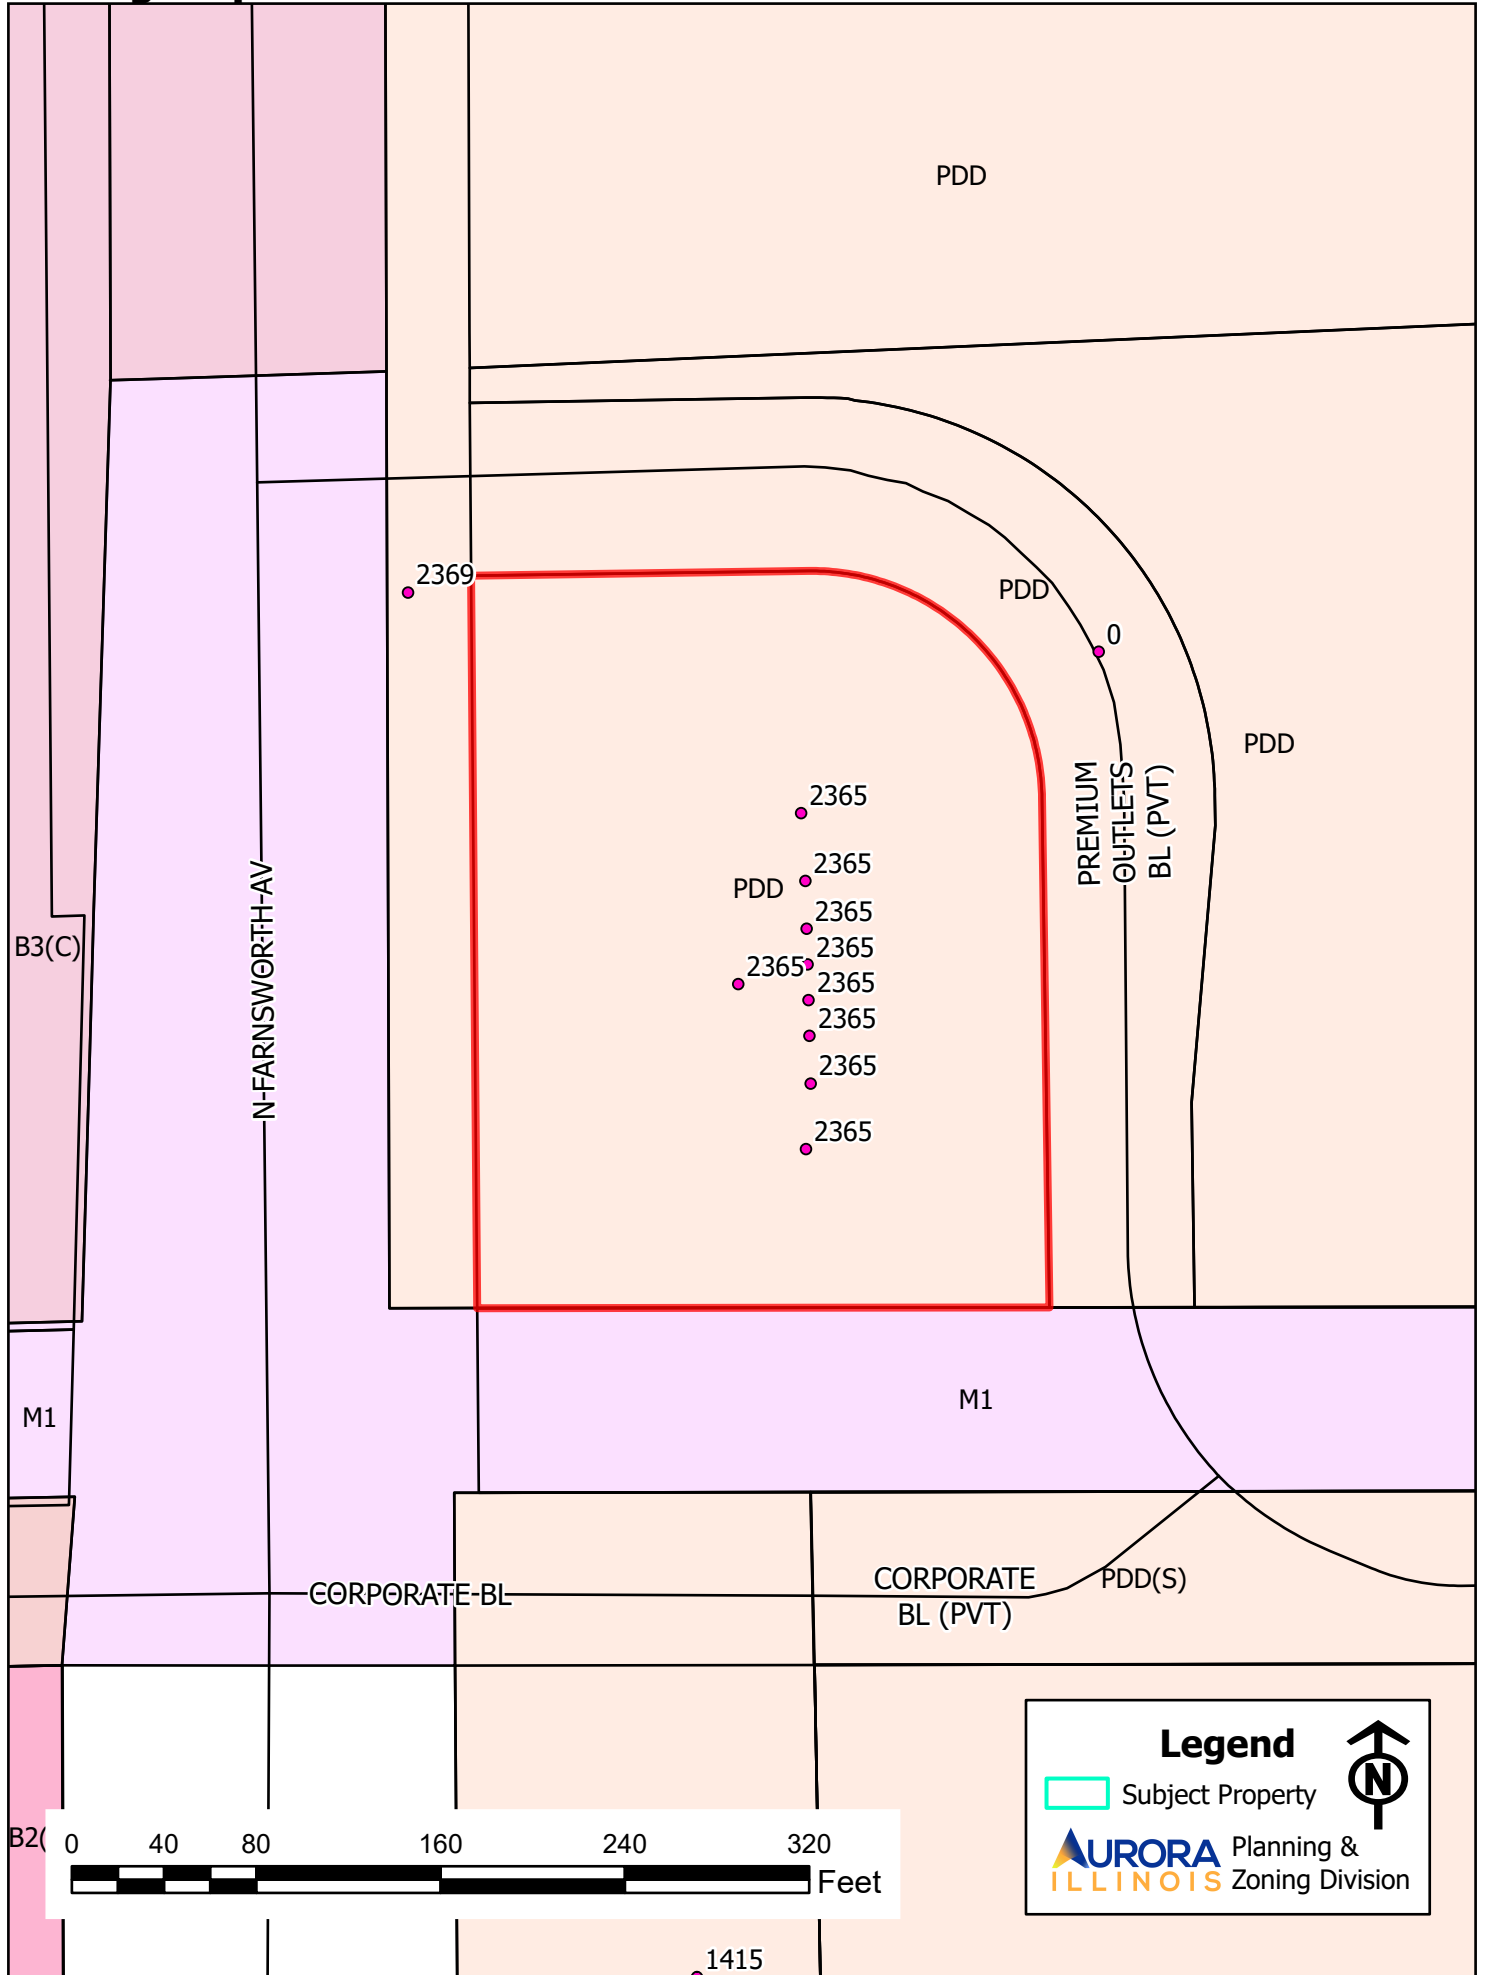

Aerial Map

Zoning Map

Comprehensive Plan Map

Legend

- Commercial
- Conservation, Open Space, Recreation, Drainage
- Estates
- High Density Residential
- Industrial
- Low Density Residential
- Medium Density Residential
- Mixed Use (Office/Research/Commercial)
- Mixed Use (Residential/Office/Commercial)
- Mixed Uses: Office/Research/Commercial
- Mixed Uses: Offices/Research/Commercial/Residential
- Office
- Office/Research/Commercial
- Office/Research/Light Industrial
- Public
- Quasi-public
- Utilities
- Subject Property

Parcel Map