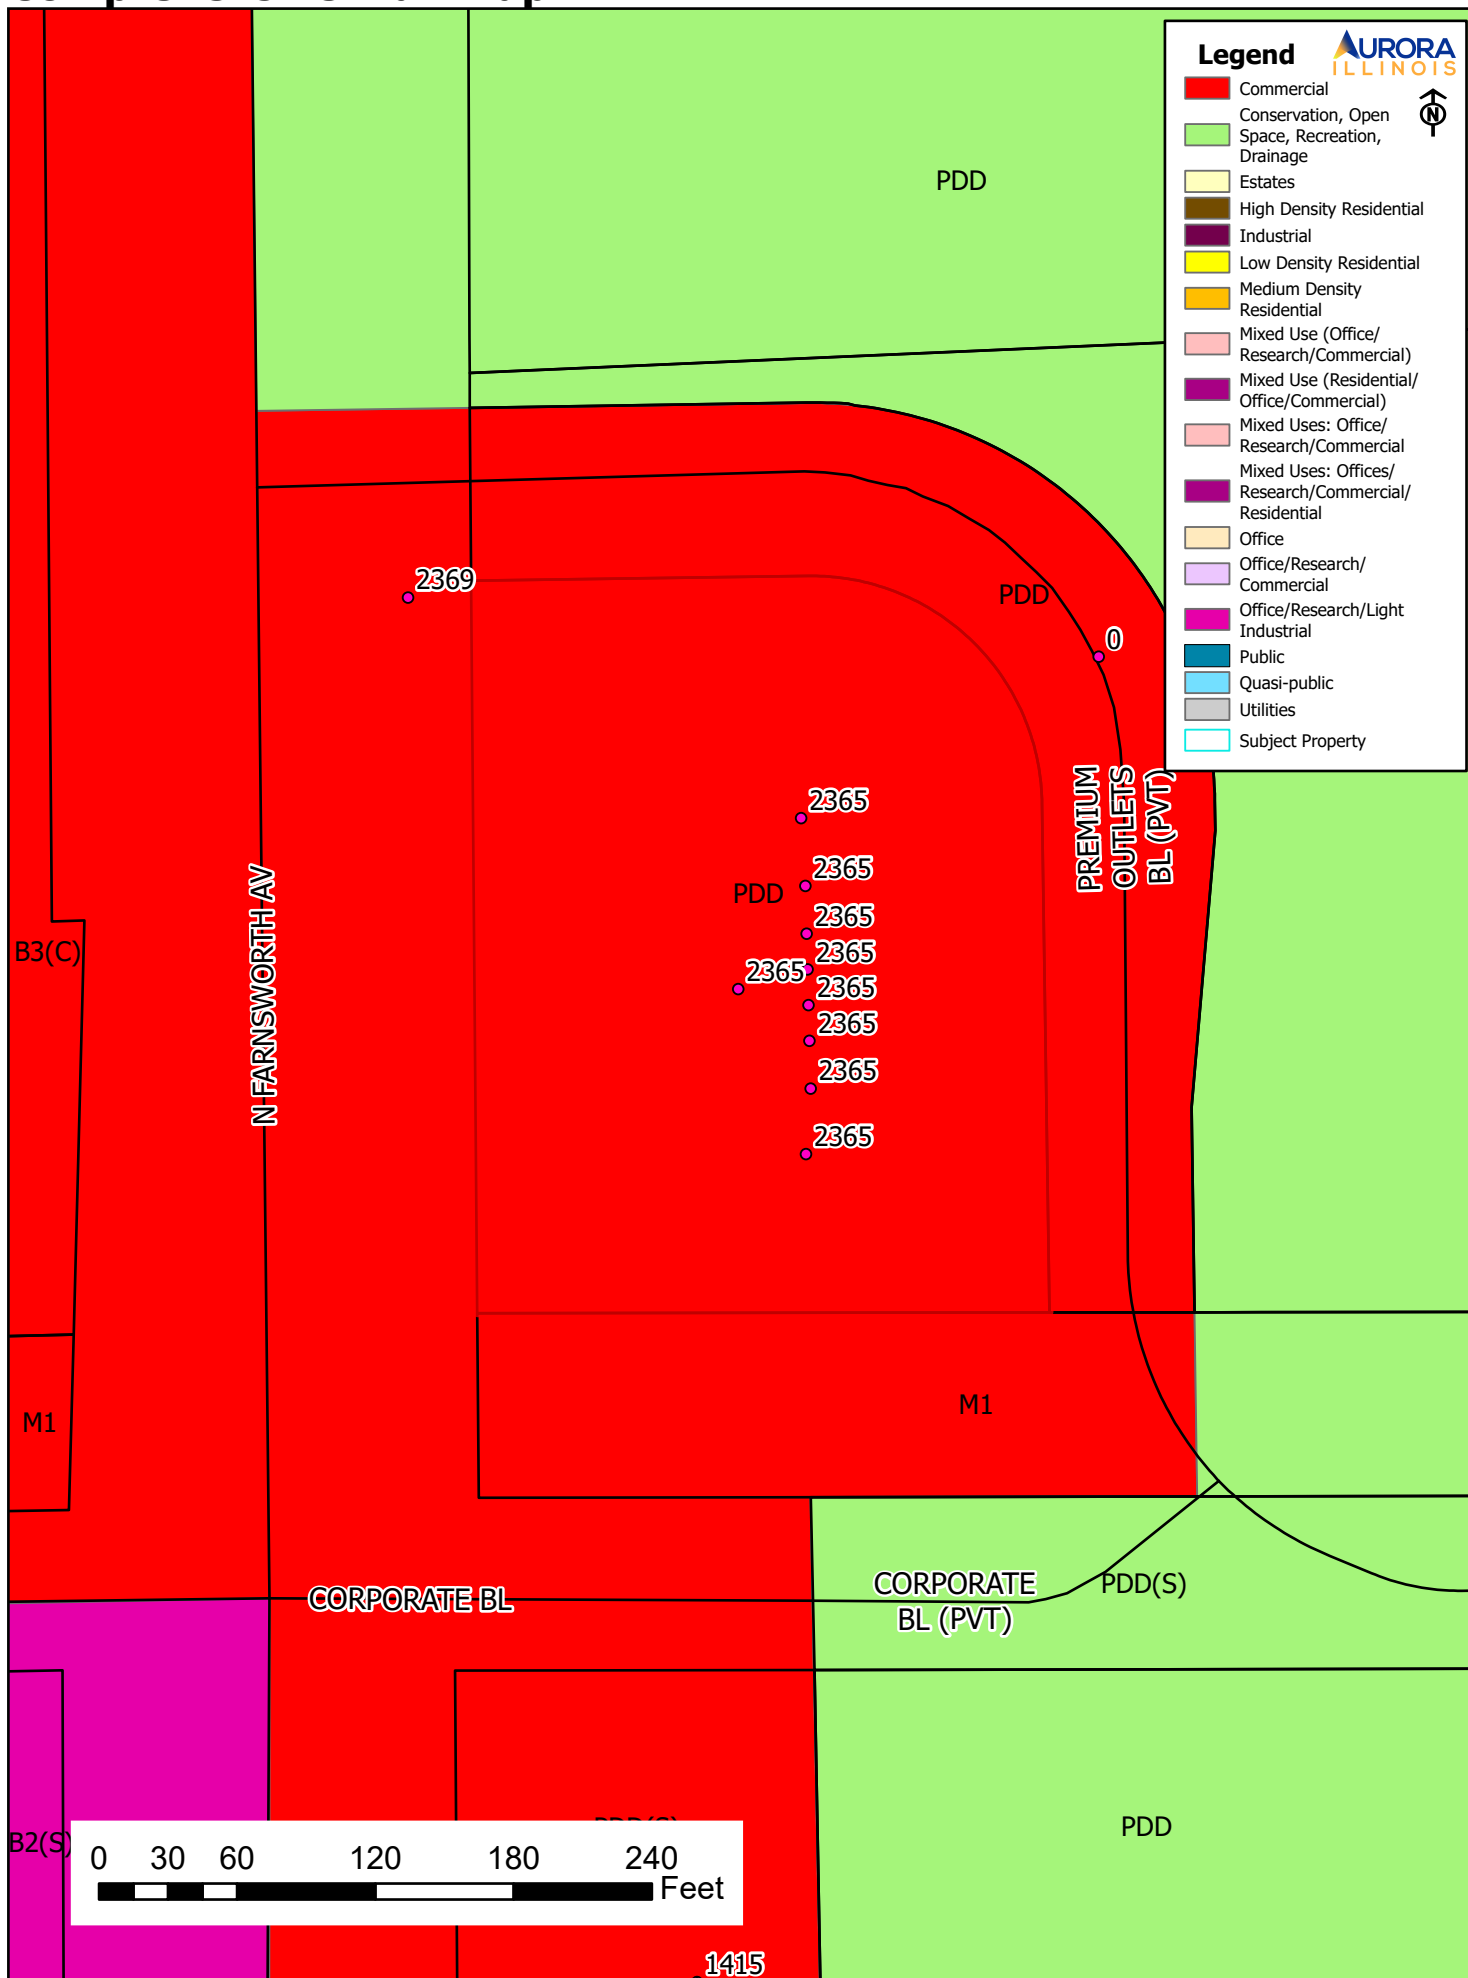

Aerial Map

Zoning Map

Comprehensive Plan Map

Legend

- Commercial
- Conservation, Open Space, Recreation, Drainage
- Estates
- High Density Residential
- Industrial
- Low Density Residential
- Medium Density Residential
- Mixed Use (Office/Research/Commercial)
- Mixed Use (Residential/Office/Commercial)
- Mixed Uses: Office/Research/Commercial
- Mixed Uses: Offices/Research/Commercial/Residential
- Office
- Office/Research/Commercial
- Office/Research/Light Industrial
- Public
- Quasi-public
- Utilities
- Subject Property

Parcel Map