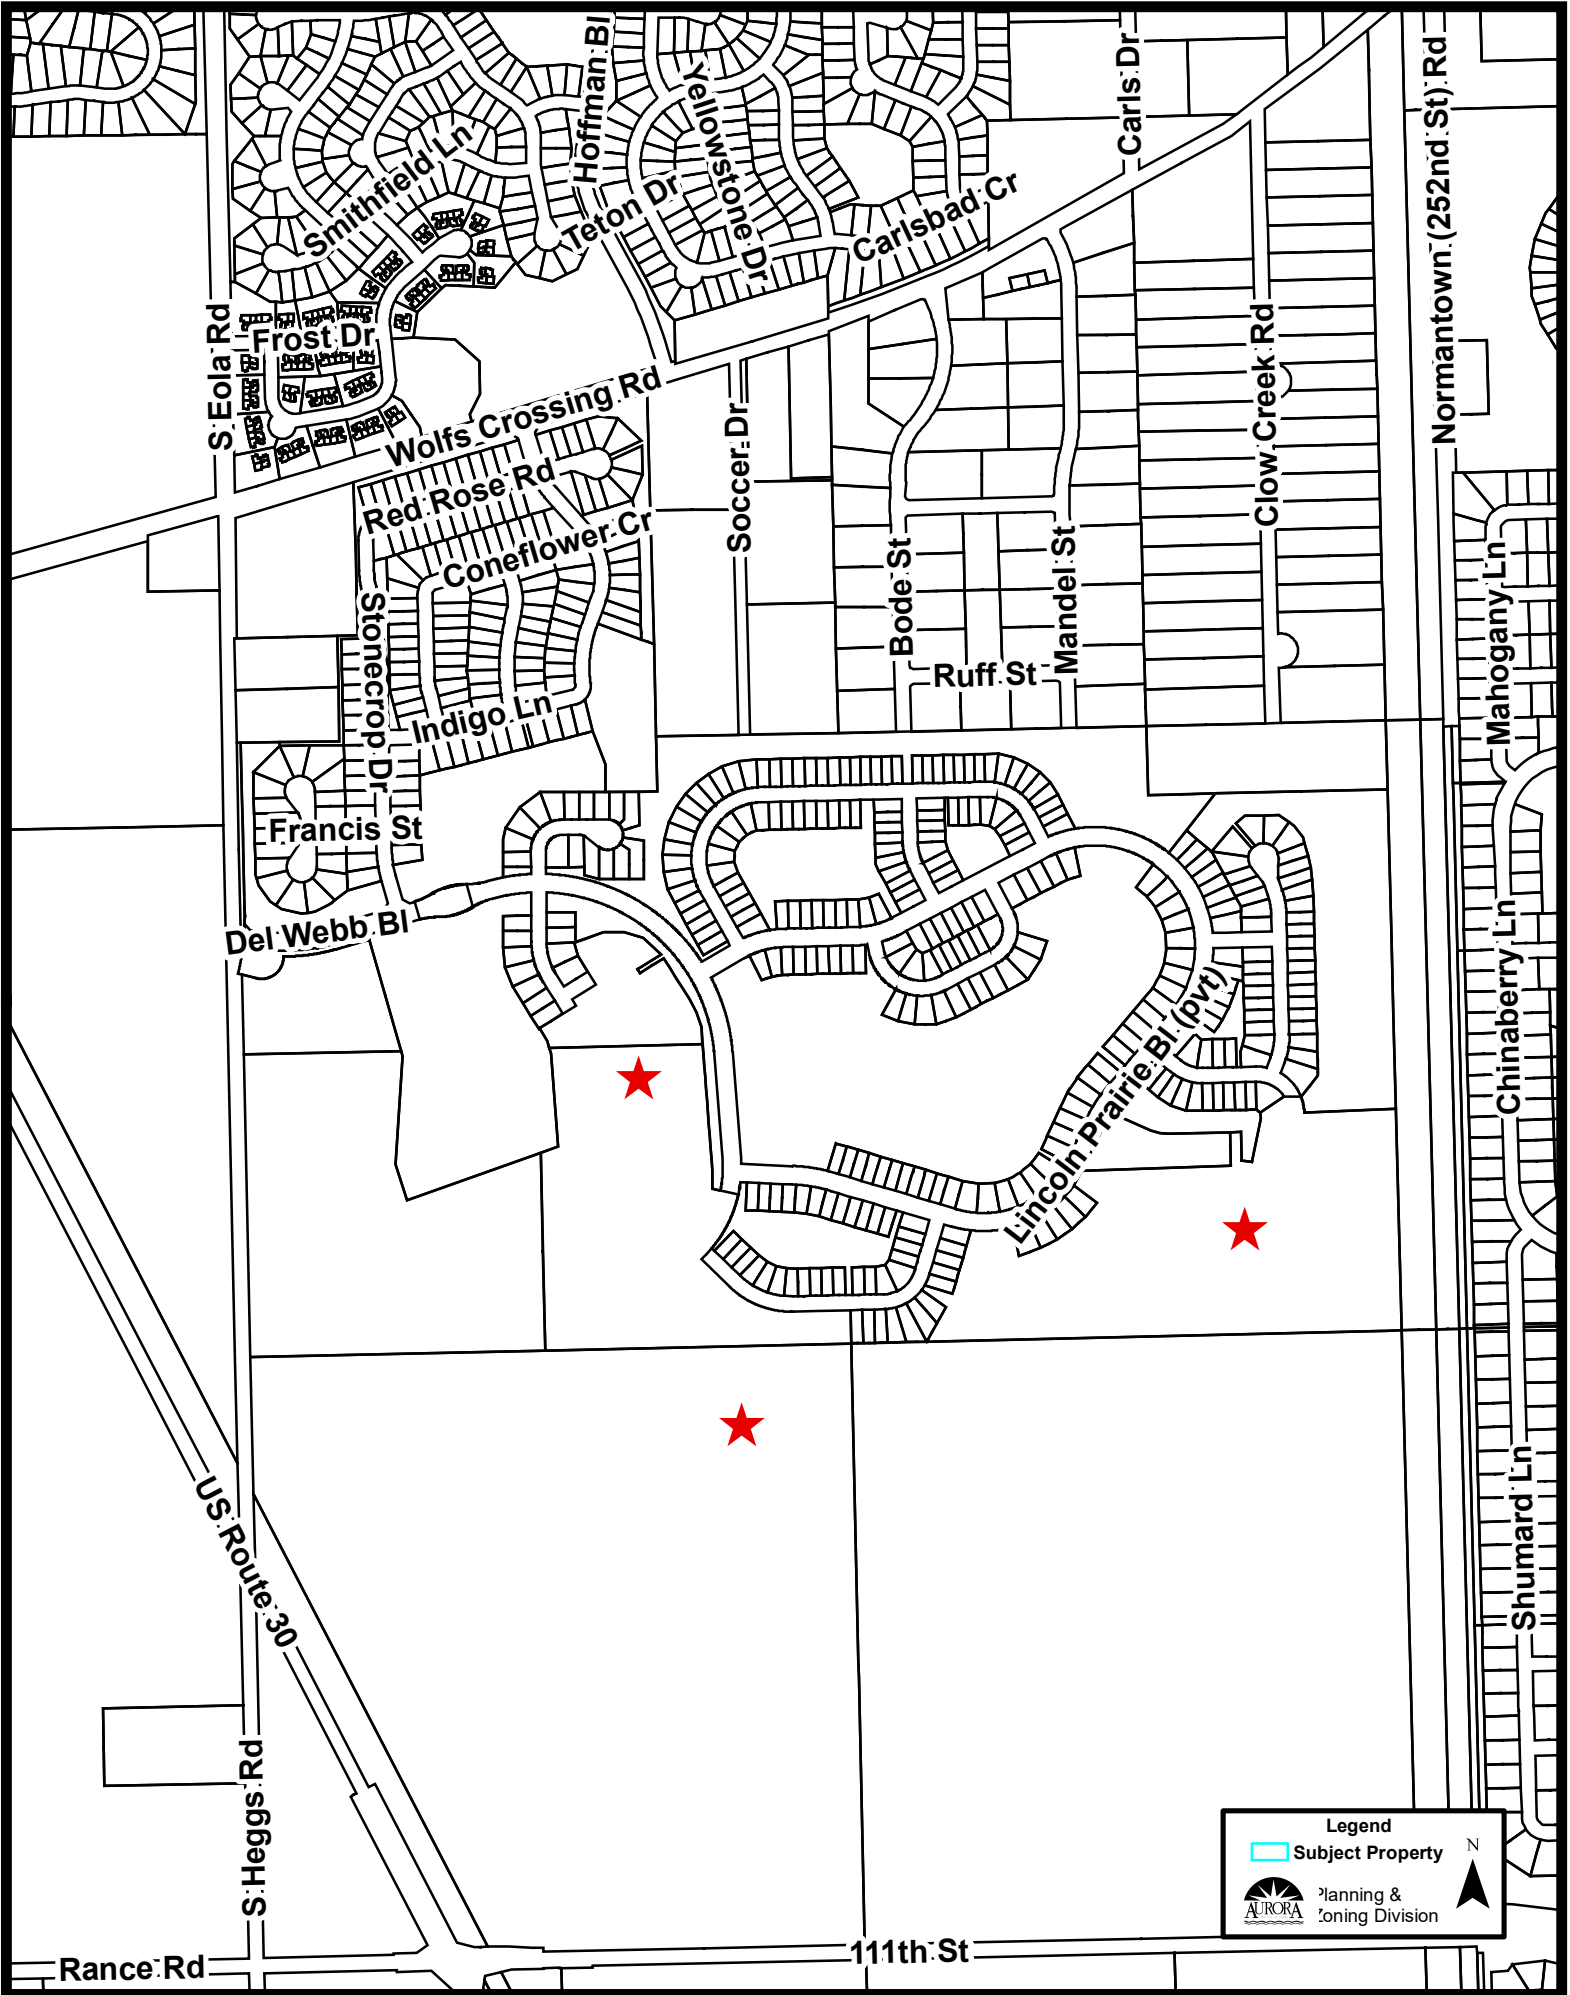

Location Map (1:10,000):

Legend

- Subject Property

Planning & Zoning Division

Zoning Map (1:10,000):

Legend

- Subject Property

Planning & Zoning Division

N

Comprehensive Plan (1:10,000):

Legend

Comprehensive Plan

- River/Lakes/Ponds/Streams
- Public
- Quasi - Public
- Conservation, Open Space, Recreation, Drainage
- Estates
- Low Density Residential
- Medium Density Residential
- High Density Residential
- Office
- Commercial
- Mixed Uses: Office/Research/Commercial
- Office/Research/Light Industrial
- Mixed Uses: Offices/Research/Commercial/Residential
- Industrial
- Utilities
- Subject Property

N
▲

Planning & Zoning Division