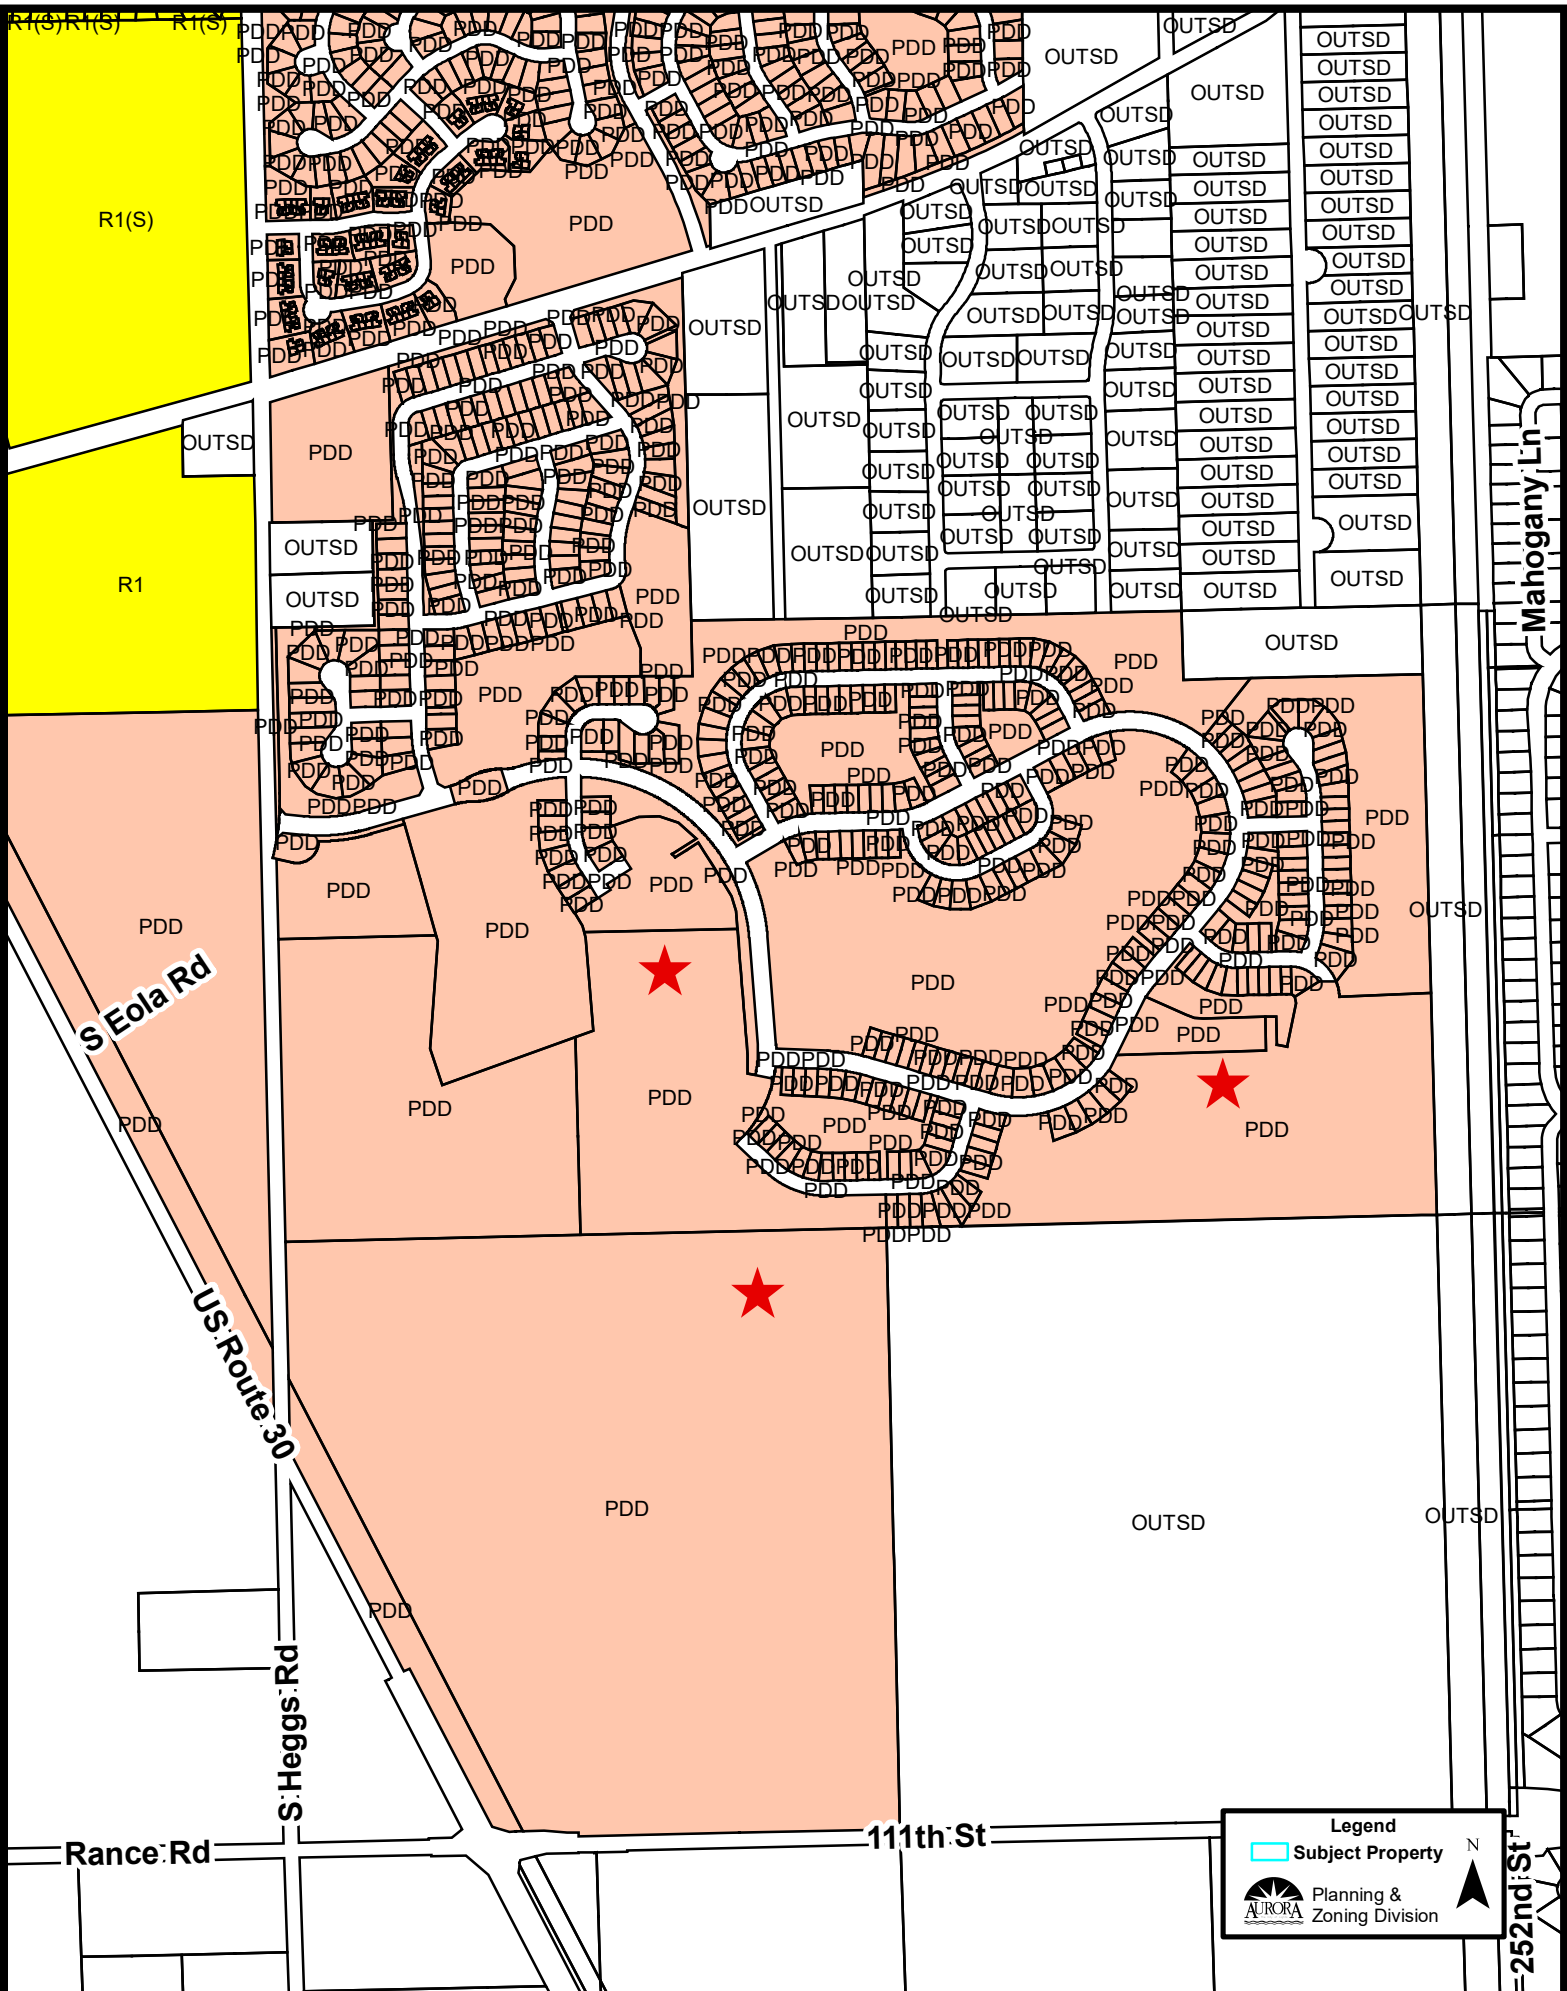

Location Map (1:10,000):

Legend

- Subject Property

Planning & Zoning Division

Zoning Map (1:10,000):

Legend

- Subject Property

Planning & Zoning Division

N

Comprehensive Plan (1:10,000):

Legend

Comprehensive Plan

- River/Lakes/Ponds/Streams
- Public
- Quasi - Public
- Conservation, Open Space, Recreation, Drainage
- Estates
- Low Density Residential
- Medium Density Residential
- High Density Residential
- Office
- Commercial
- Mixed Uses: Office/Research/Commercial
- Office/Research/Light Industrial
- Mixed Uses: Offices/Research/Commercial/Residential
- Industrial
- Utilities
- Subject Property