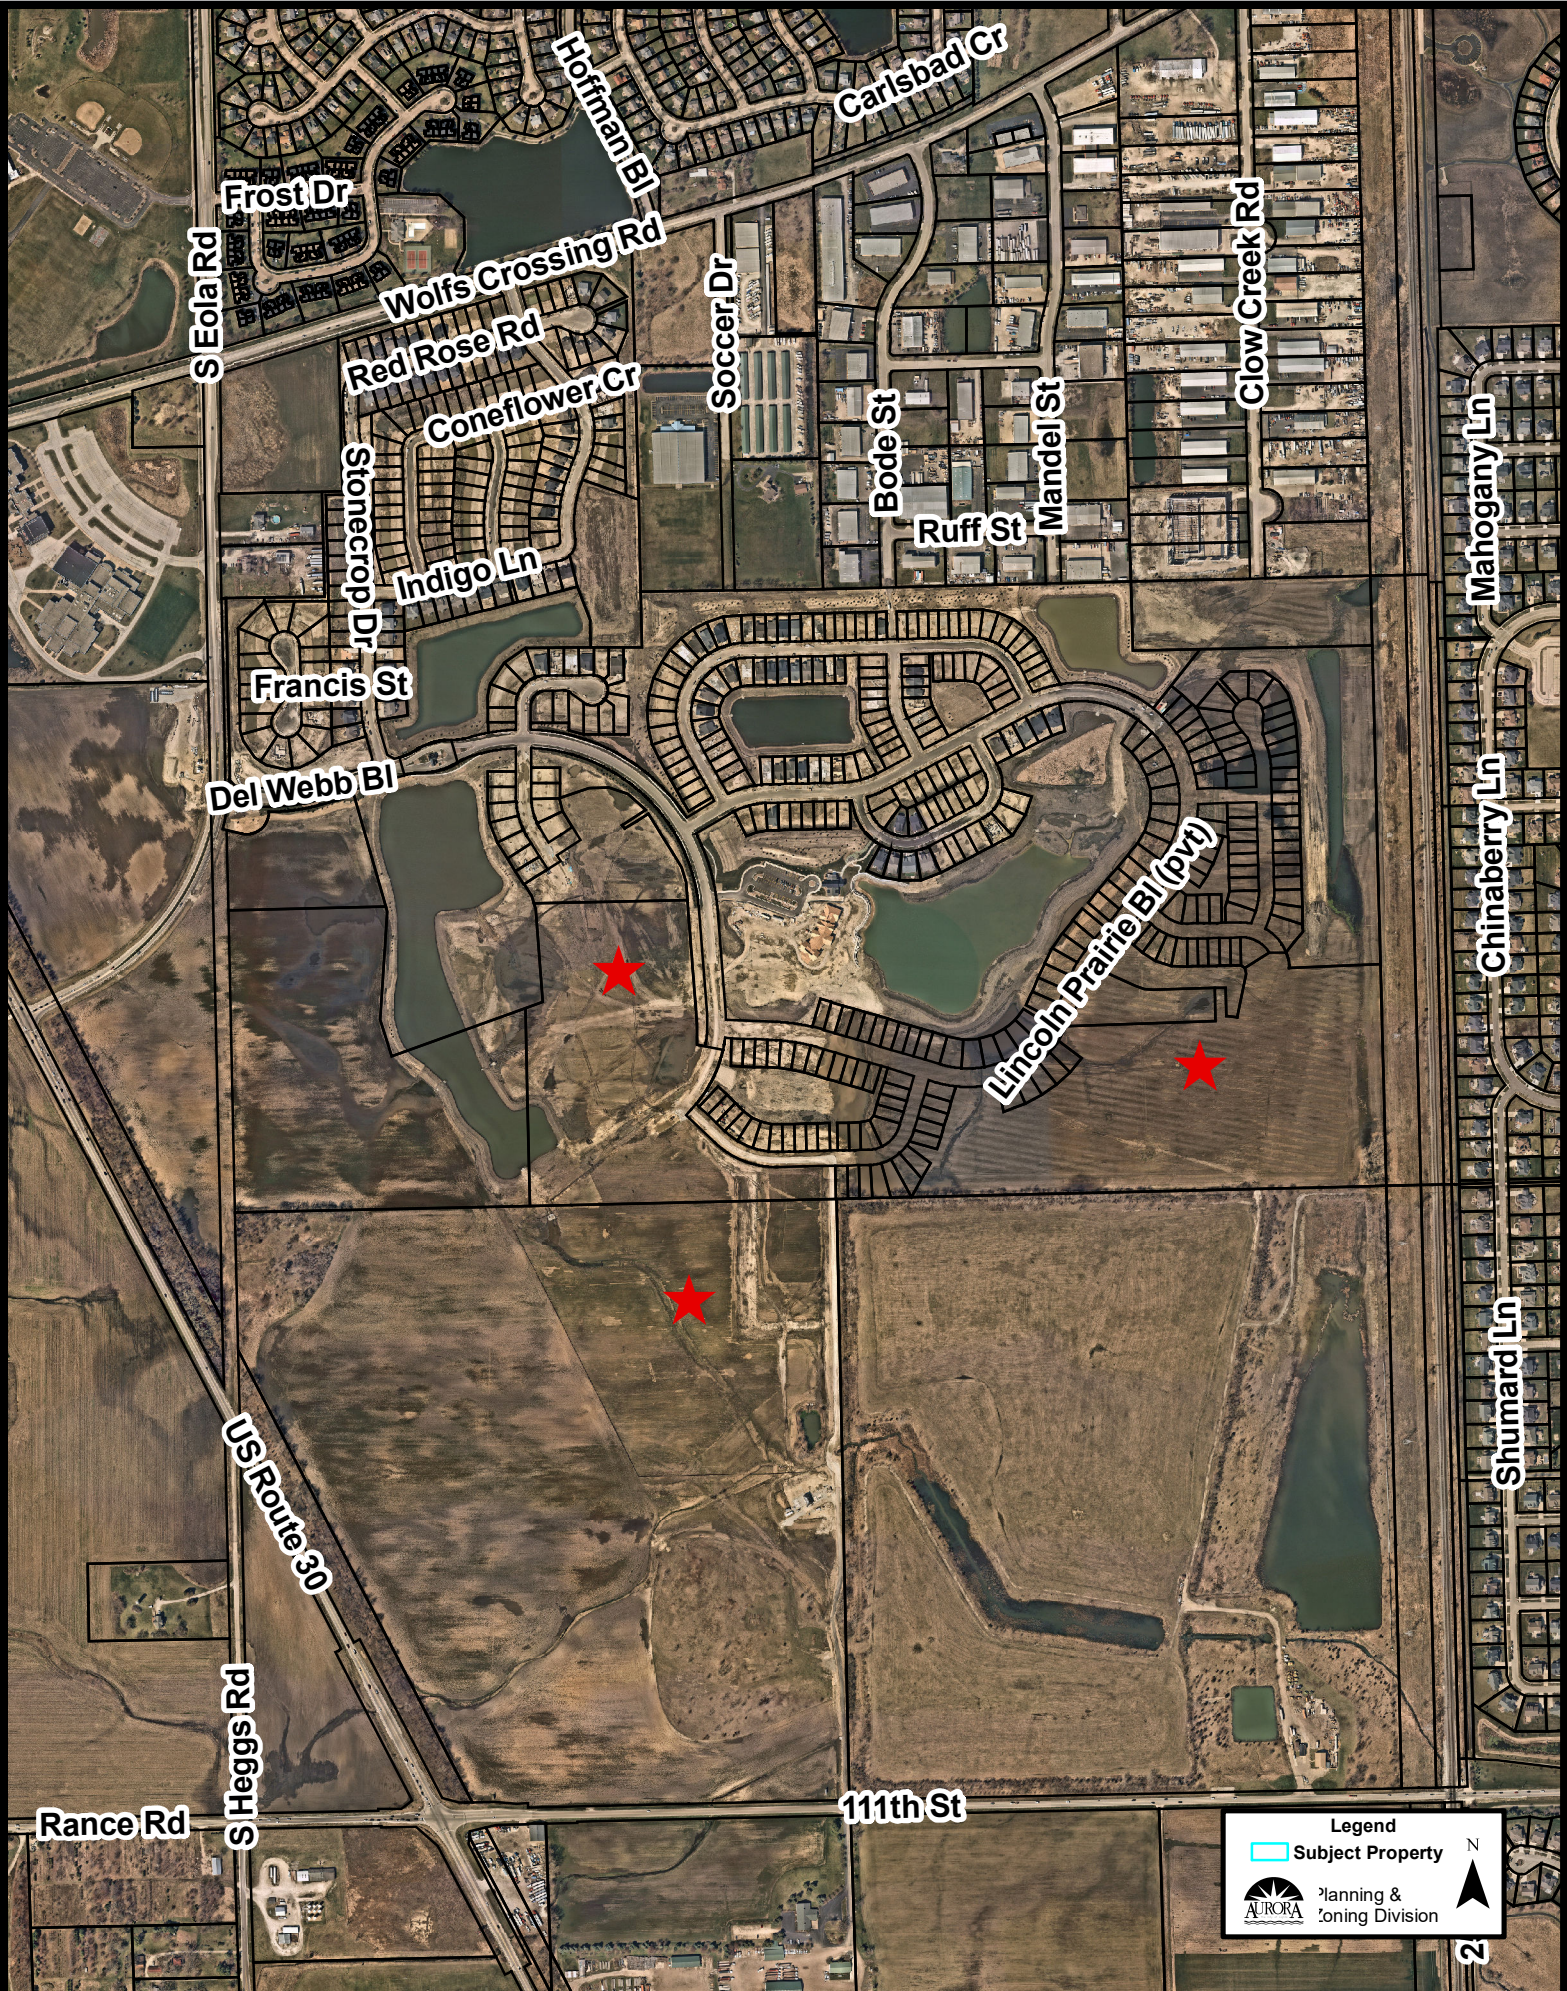

Location Map (1:10,000):

Legend

- Subject Property

Planning & Zoning Division

Zoning Map (1:10,000):

Legend

- Subject Property

Planning & Zoning Division

N

Comprehensive Plan (1:10,000):

Legend

Comprehensive Plan

- River/Lakes/Ponds/Streams
- Public
- Quasi - Public
- Conservation, Open Space, Recreation, Drainage
- Estates
- Low Density Residential
- Medium Density Residential
- High Density Residential
- Office
- Commercial
- Mixed Uses: Office/Research/Commercial
- Office/Research/Light Industrial
- Mixed Uses: Offices/Research/Commercial/Residential
- Industrial
- Utilities
- Subject Property