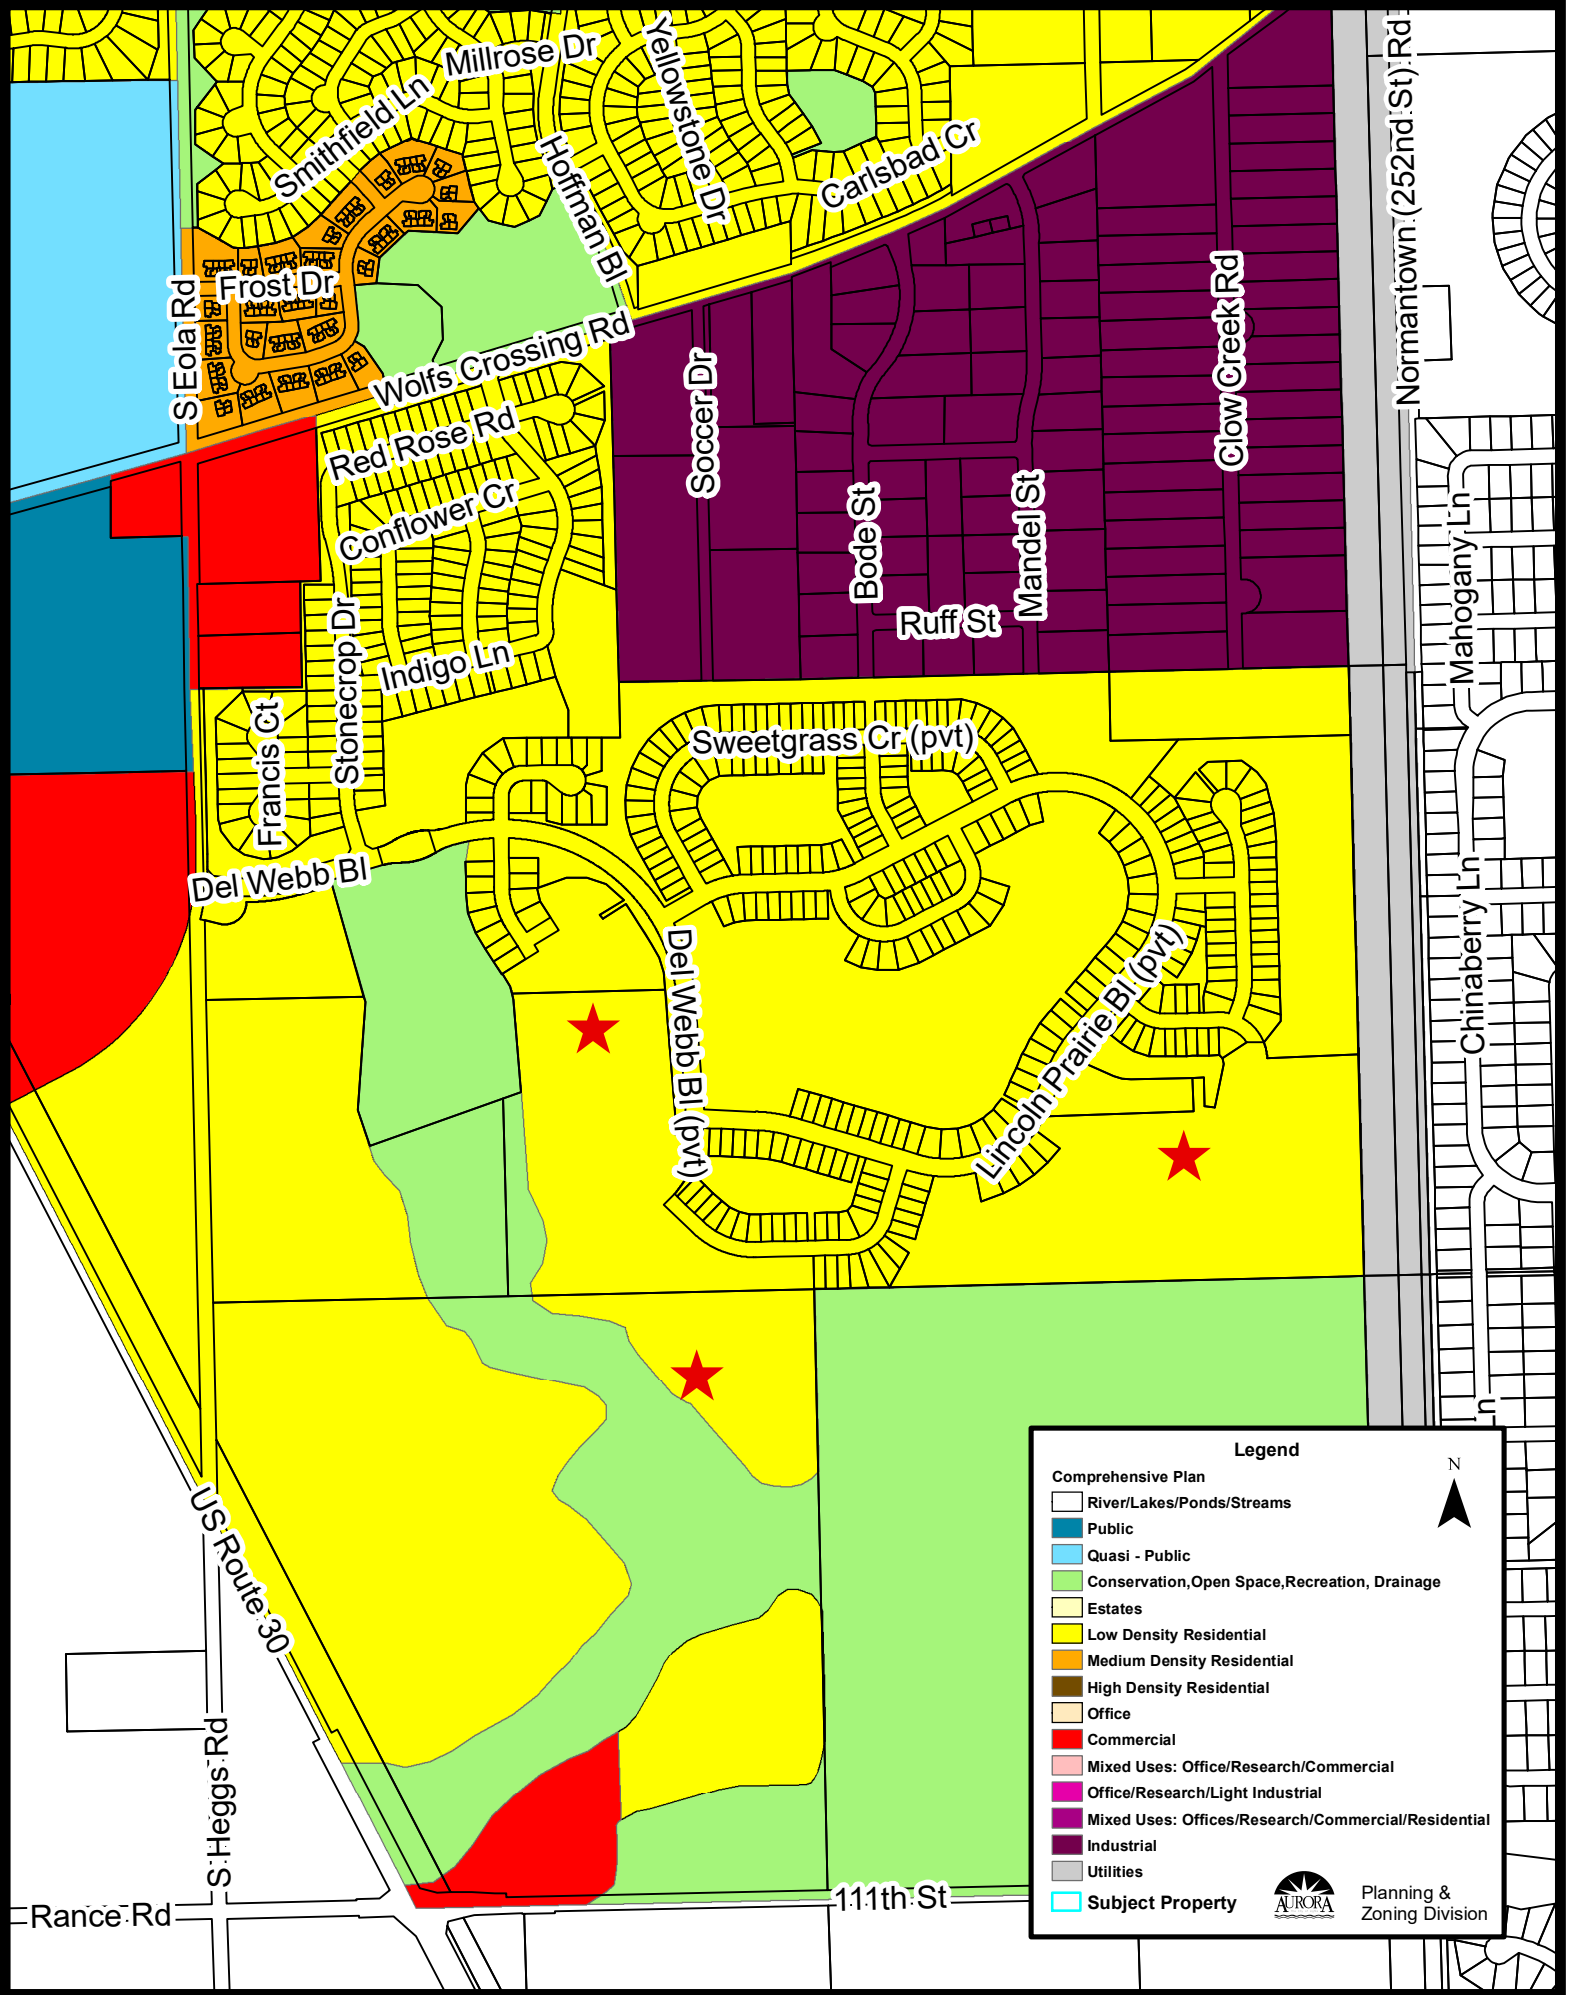

Location Map (1:10,000):

Legend

- Subject Property

Planning & Zoning Division

Zoning Map (1:10,000):

Legend

- Subject Property

Planning & Zoning Division

N

Comprehensive Plan (1:10,000):

Legend

Comprehensive Plan

- River/Lakes/Ponds/Streams
- Public
- Quasi - Public
- Conservation, Open Space, Recreation, Drainage
- Estates
- Low Density Residential
- Medium Density Residential
- High Density Residential
- Office
- Commercial
- Mixed Uses: Office/Research/Commercial
- Office/Research/Light Industrial
- Mixed Uses: Offices/Research/Commercial/Residential
- Industrial
- Utilities
- Subject Property

N
▲

Planning & Zoning Division