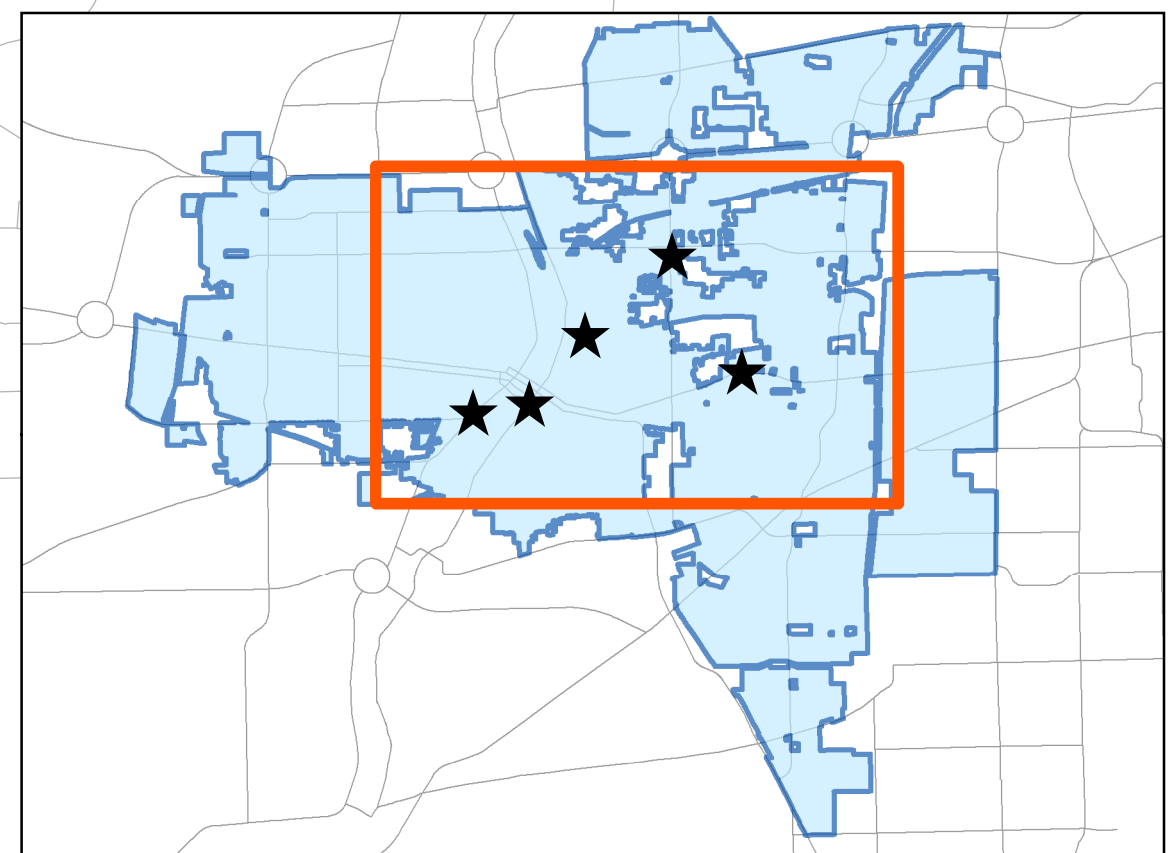

DRAFT

Chi-Town Effects Tattoo
419 S Lake St
B3 Zoning District

559 High St
R2 Zoning District

Don's Downtown Ink
78 S Broadway
DC Zoning District

Ronin Tattoo Studio Inc
1161 N Farnsworth Av
B2 Zoning District

Skin of a Different Color
2080 E New York St
B2 Zoning District

TATTOO SHOP PARCEL

1/2 MI BUFFER

ZONING DISTRICT*

- B2
- B3
- DC
- M1
- M2

*Special Use and Conditional Use Zoning Districts excluded.