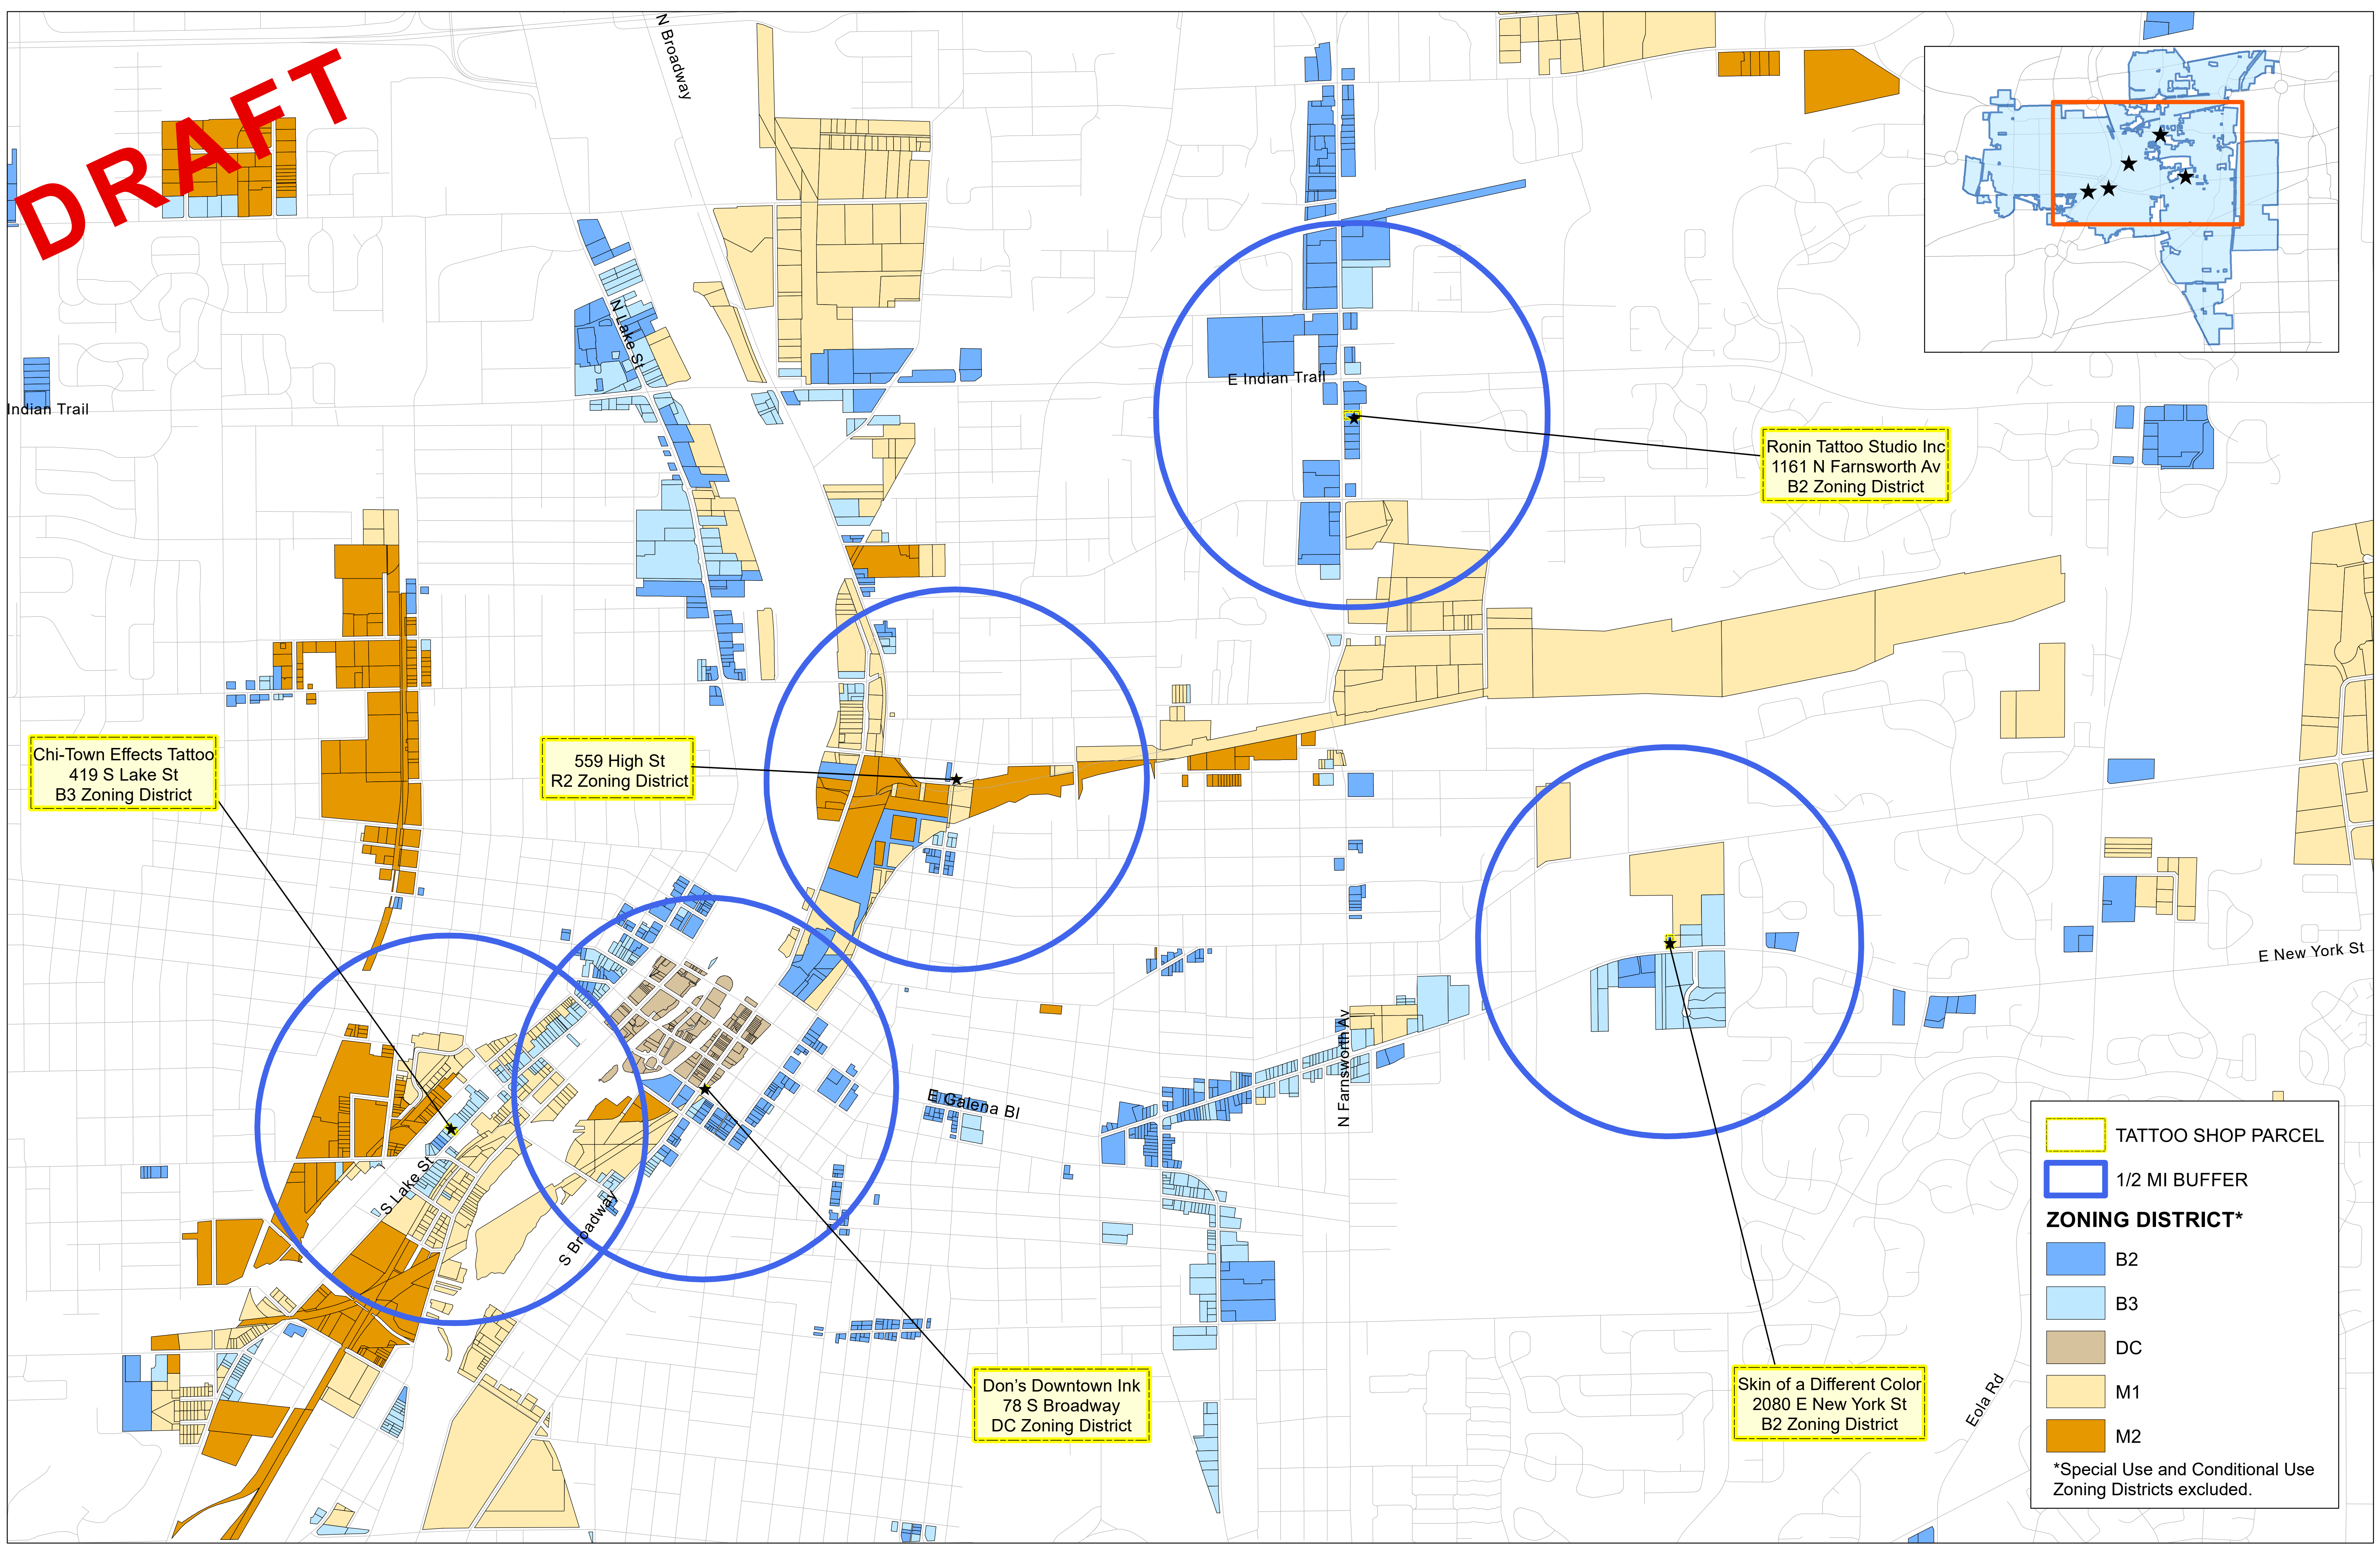

DRAFT

Chi-Town Effects Tattoo
419 S Lake St
B3 Zoning District

559 High St
R2 Zoning District

Don's Downtown Ink
78 S Broadway
DC Zoning District

Ronin Tattoo Studio Inc
1161 N Farnsworth Av
B2 Zoning District

Skin of a Different Color
2080 E New York St
B2 Zoning District

TATTOO SHOP PARCEL

1/2 MI BUFFER

ZONING DISTRICT*

- B2
- B3
- DC
- M1
- M2

*Special Use and Conditional Use Zoning Districts excluded.