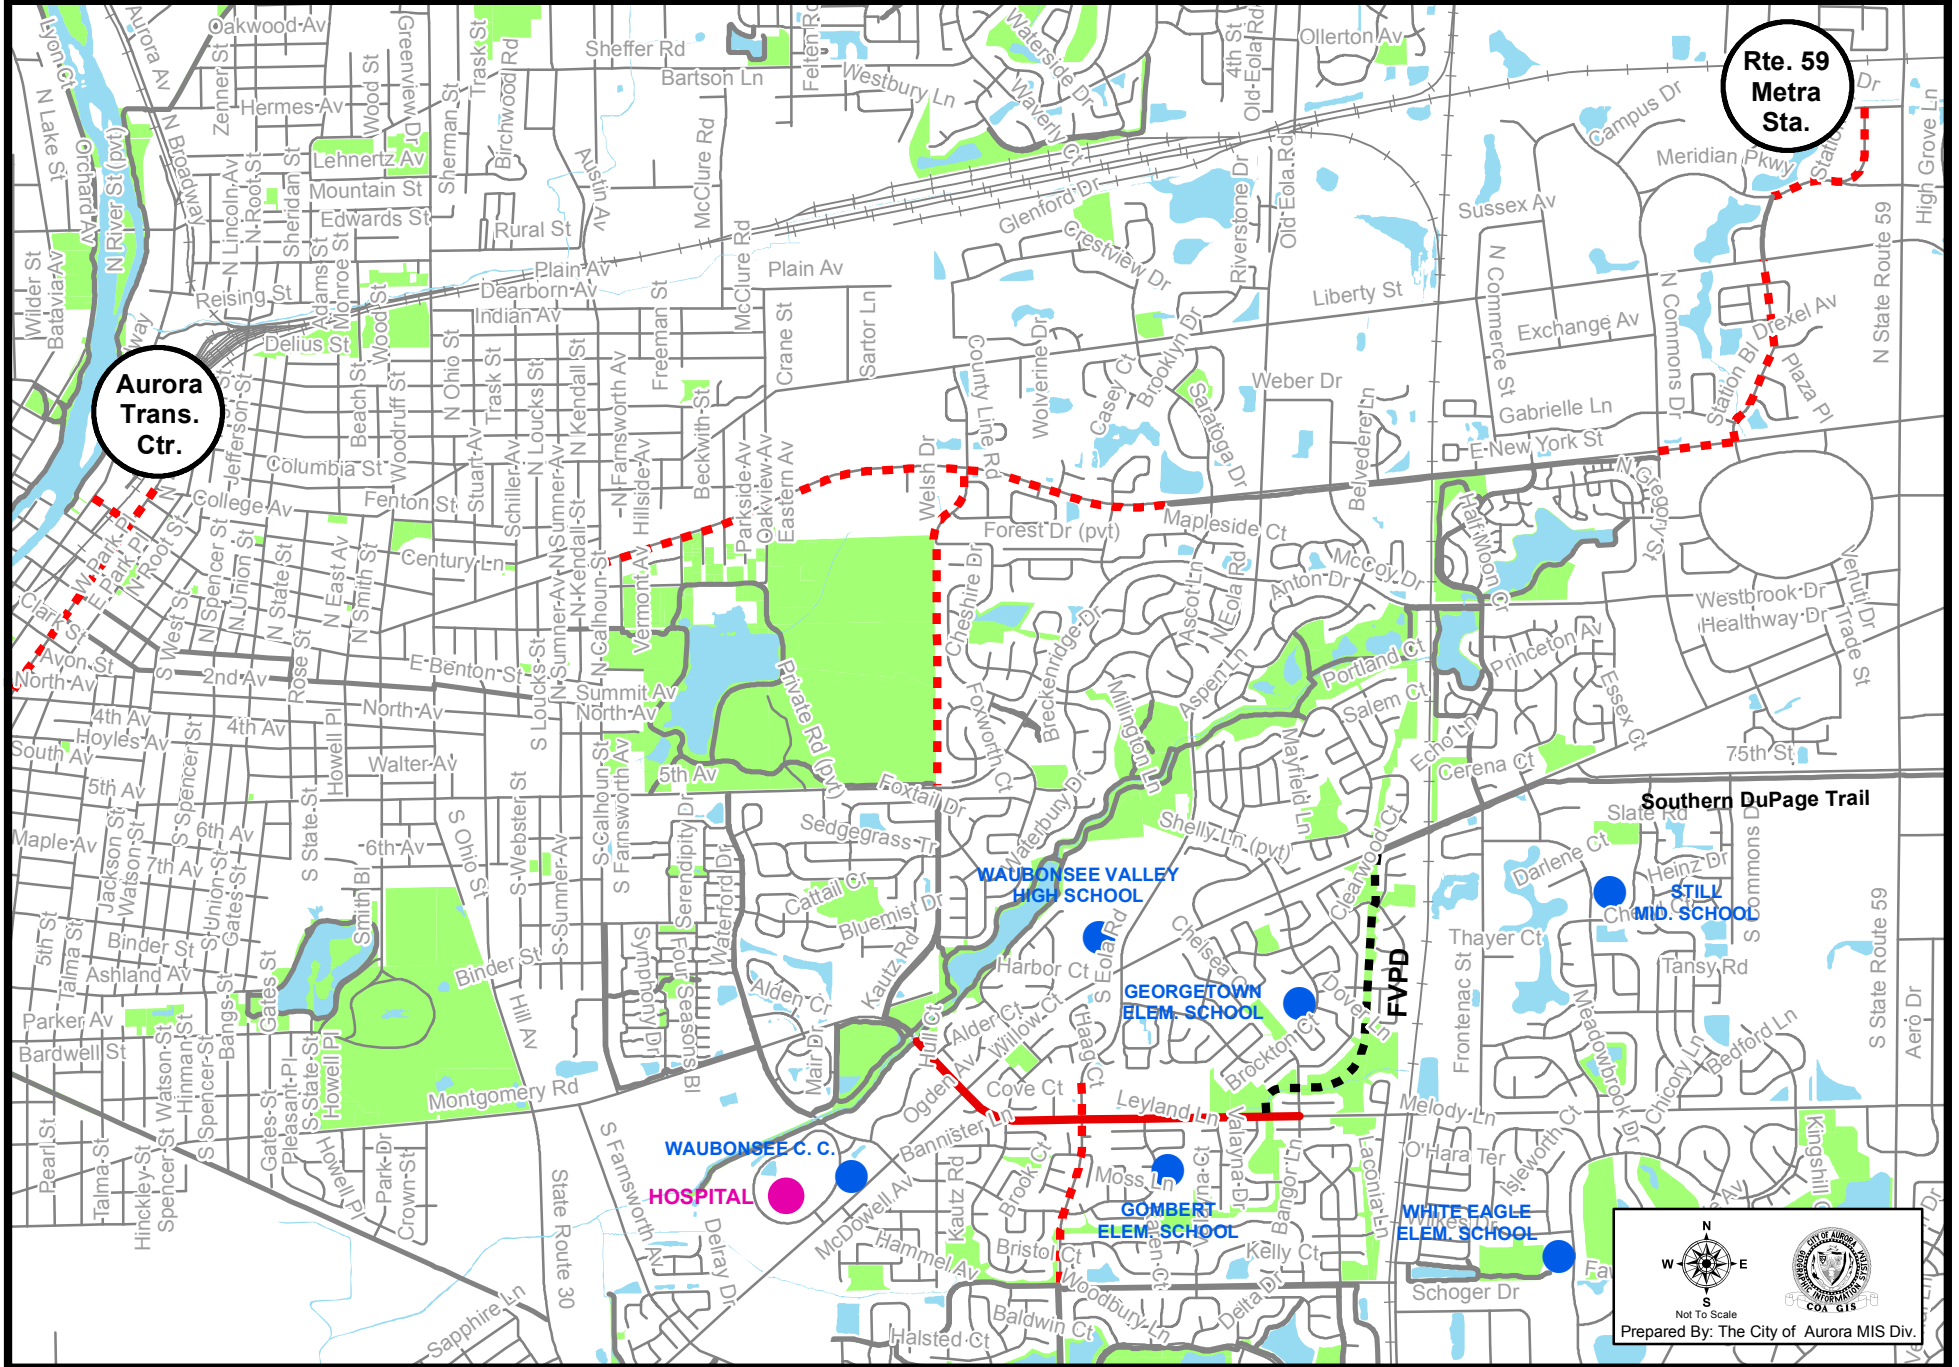

MONTGOMERY ROAD MULTI-USE PATH - FACILITIES

Not To Scale

 Prepared By: The City of Aurora MIS Div.