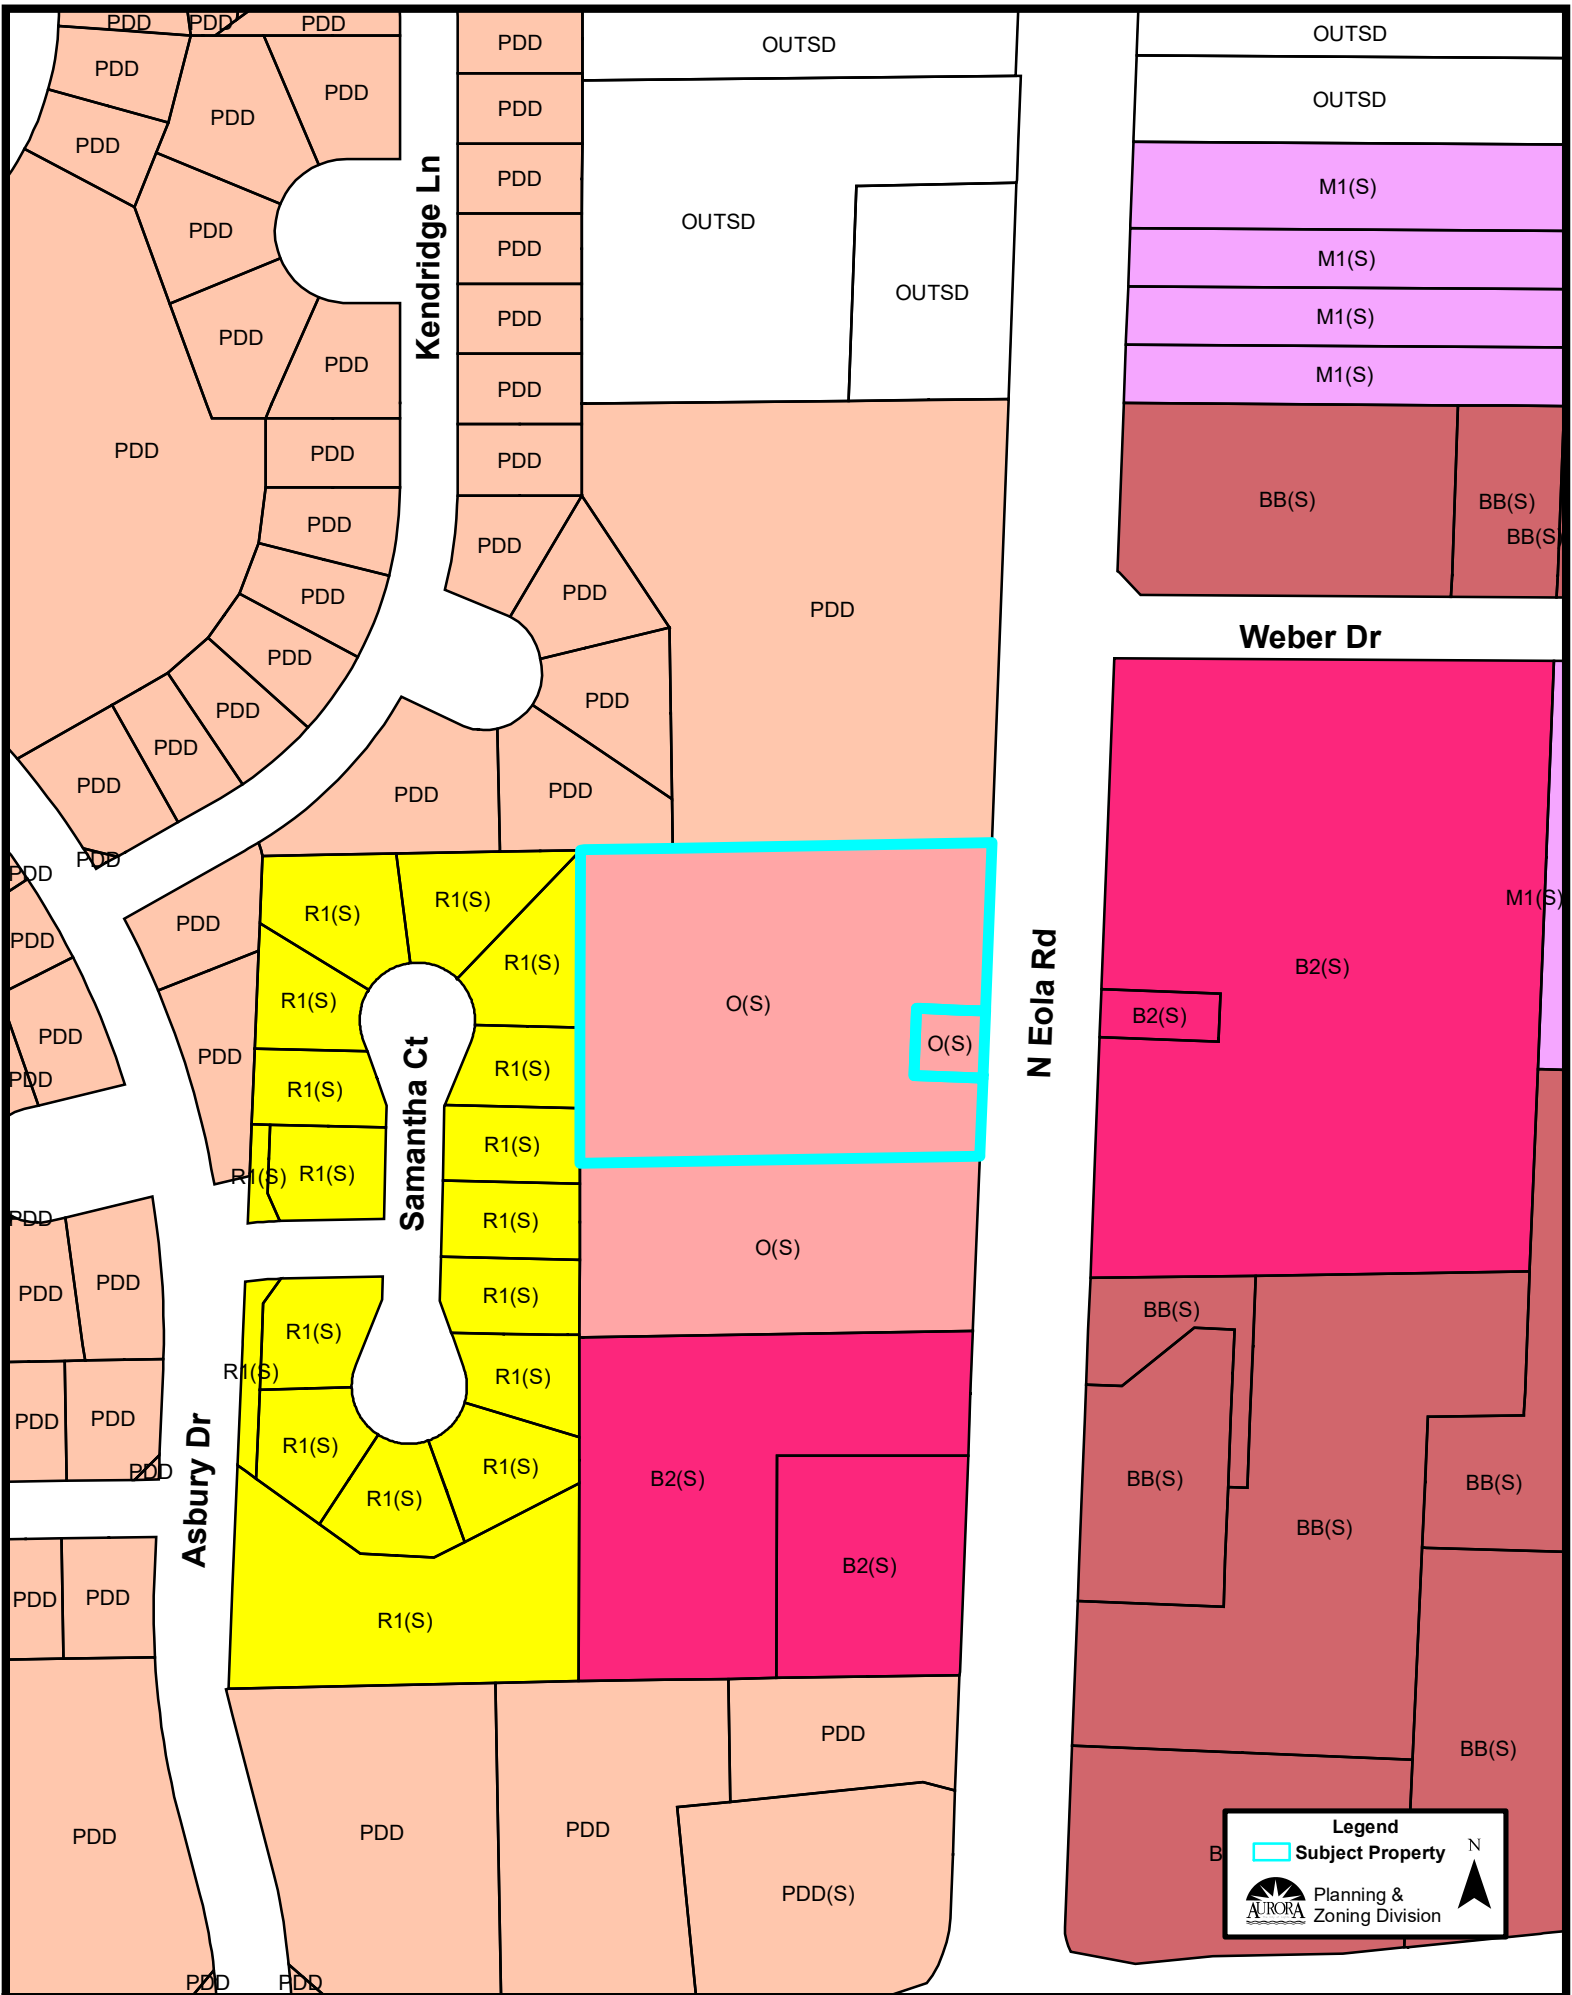

Aerial Map (1:1,000):

Legend

-  Subject Property

 Planning & Zoning Division

 N

Zoning Map (1:5,000):

Legend

- Subject Property

Planning & Zoning Division

Comprehensive Plan (1:5,000):

Legend

Comprehensive Plan

- River/Lakes/Ponds/Streams
- Public
- Quasi - Public
- Conservation, Open Space, Recreation, Drainage
- Estates
- Low Density Residential
- Medium Density Residential
- High Density Residential
- Office
- Commercial
- Mixed Uses: Office/Research/Commercial
- Office/Research/Light Industrial
- Mixed Uses: Offices/Research/Commercial/Residential
- Industrial
- Utilities
- Subject Property

AURORA
Planning & Zoning Division

Aerial Map (1:1,000):

Weber Dr

Samantha Ct

N Eola Rd

Legend
Subject Property

Planning & Zoning Division