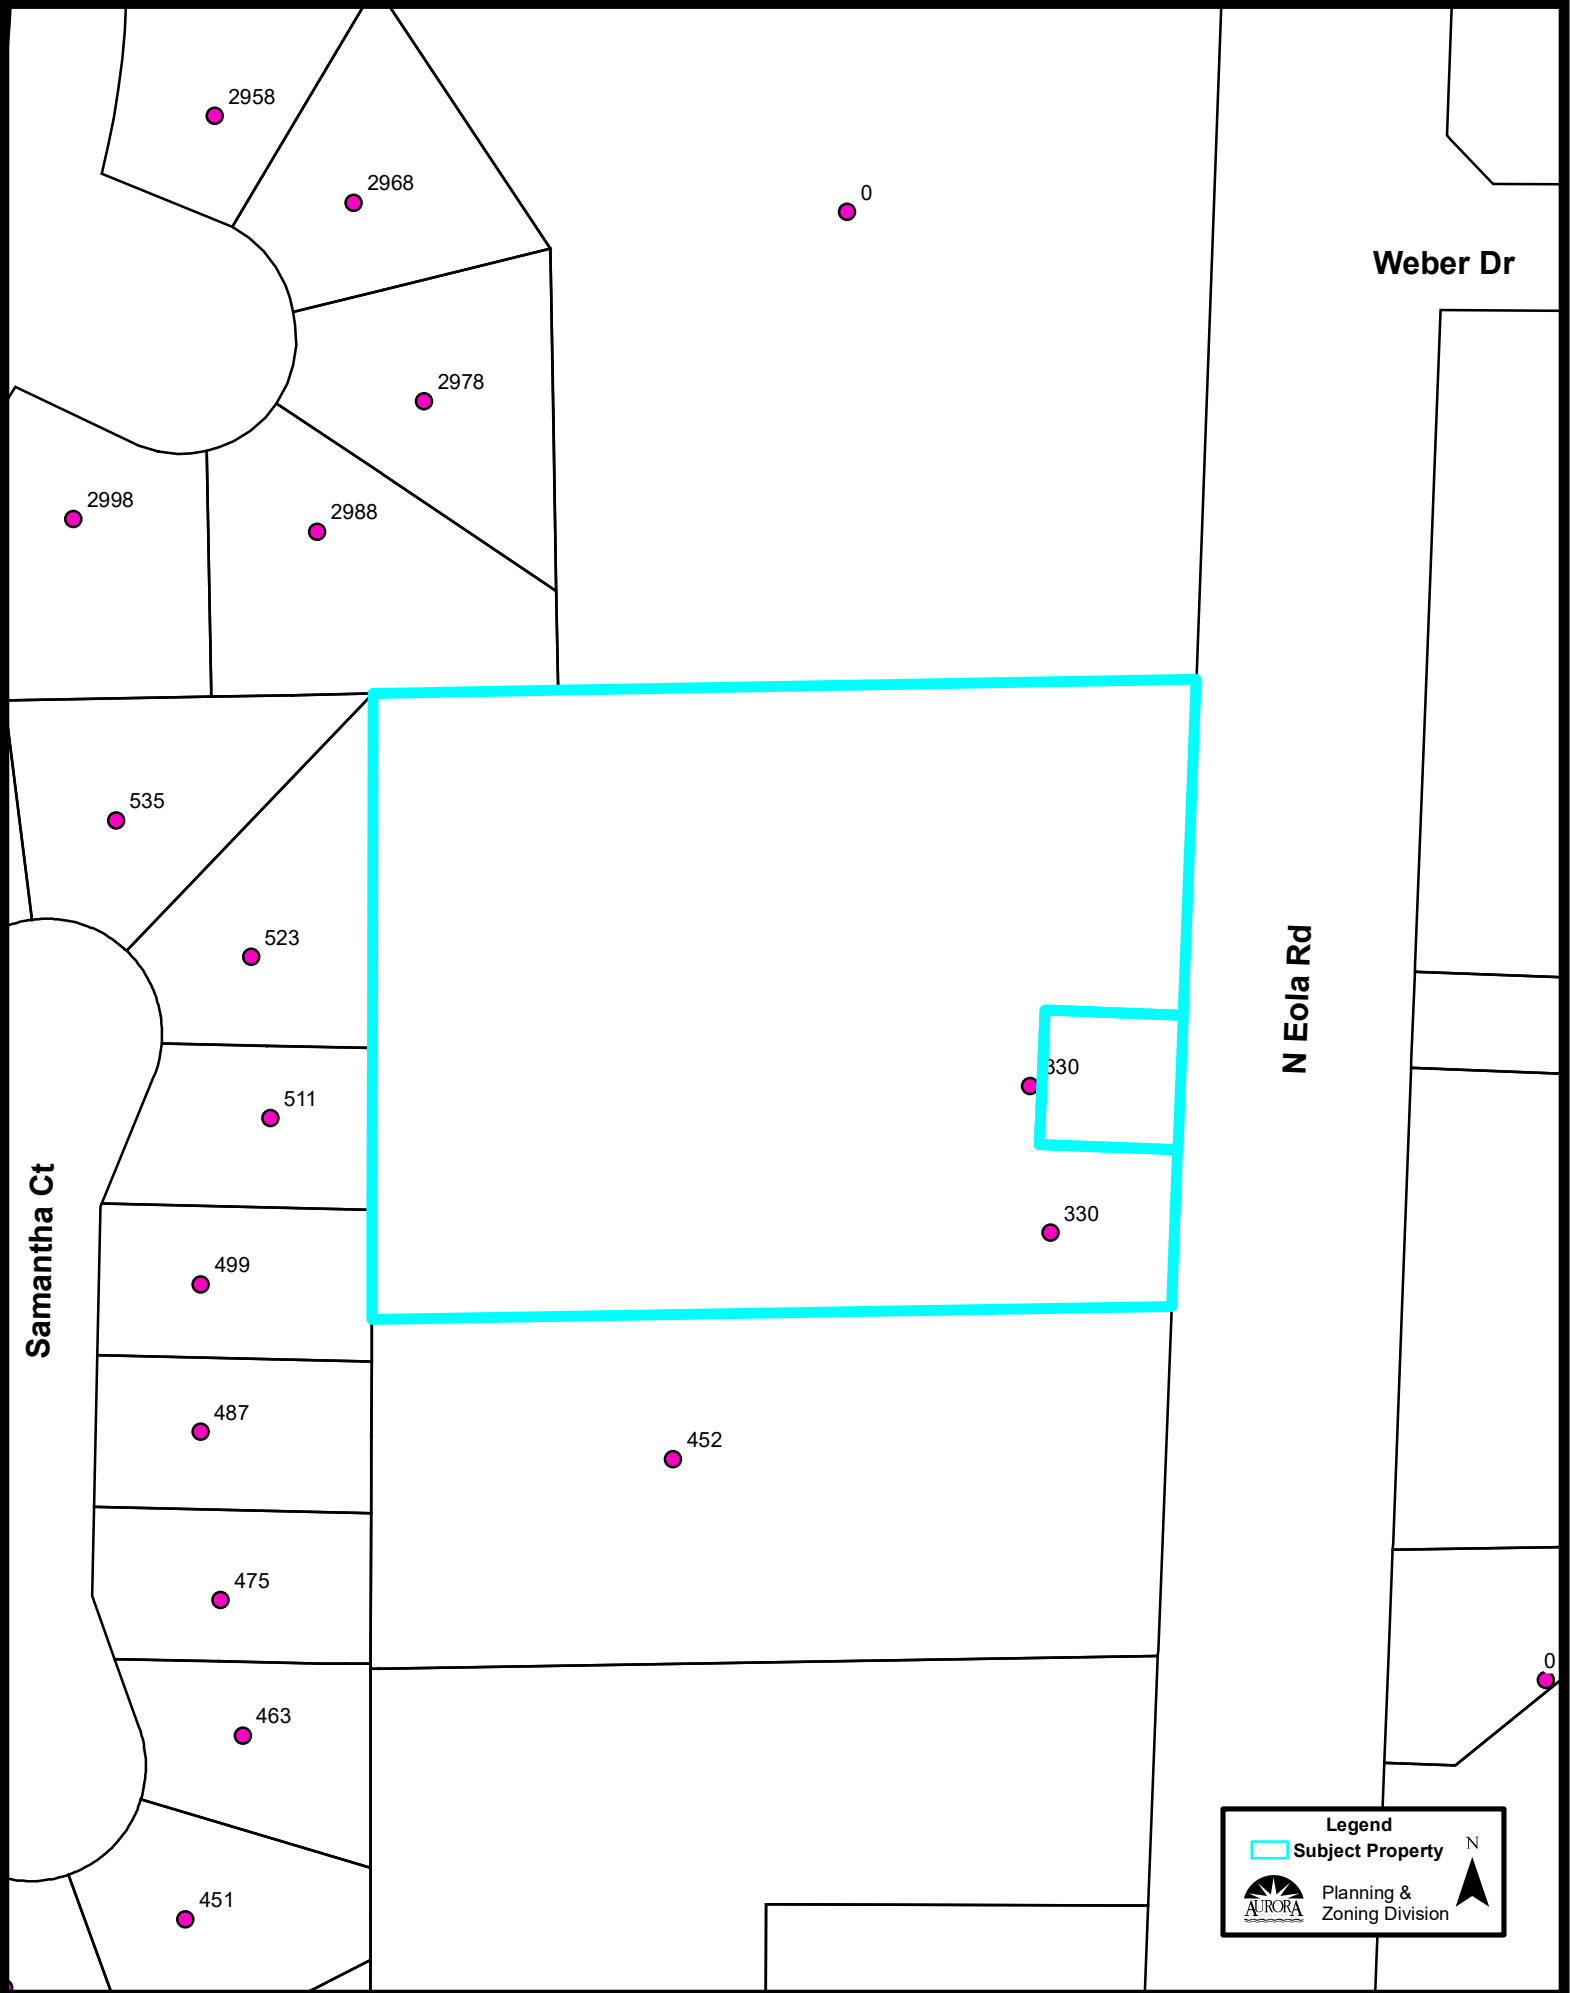

Aerial Map (1:1,000):

Legend

-  Subject Property

 Planning & Zoning Division

 N

Zoning Map (1:5,000):

Legend

- Subject Property

Planning & Zoning Division

Comprehensive Plan (1:5,000):

Legend

Comprehensive Plan

- River/Lakes/Ponds/Streams
- Public
- Quasi - Public
- Conservation, Open Space, Recreation, Drainage
- Estates
- Low Density Residential
- Medium Density Residential
- High Density Residential
- Office
- Commercial
- Mixed Uses: Office/Research/Commercial
- Office/Research/Light Industrial
- Mixed Uses: Offices/Research/Commercial/Residential
- Industrial
- Utilities
- Subject Property

AURORA
Planning & Zoning Division

Aerial Map (1:1,000):

Weber Dr

Samantha Ct

N Eola Rd

Legend
Subject Property

Planning & Zoning Division