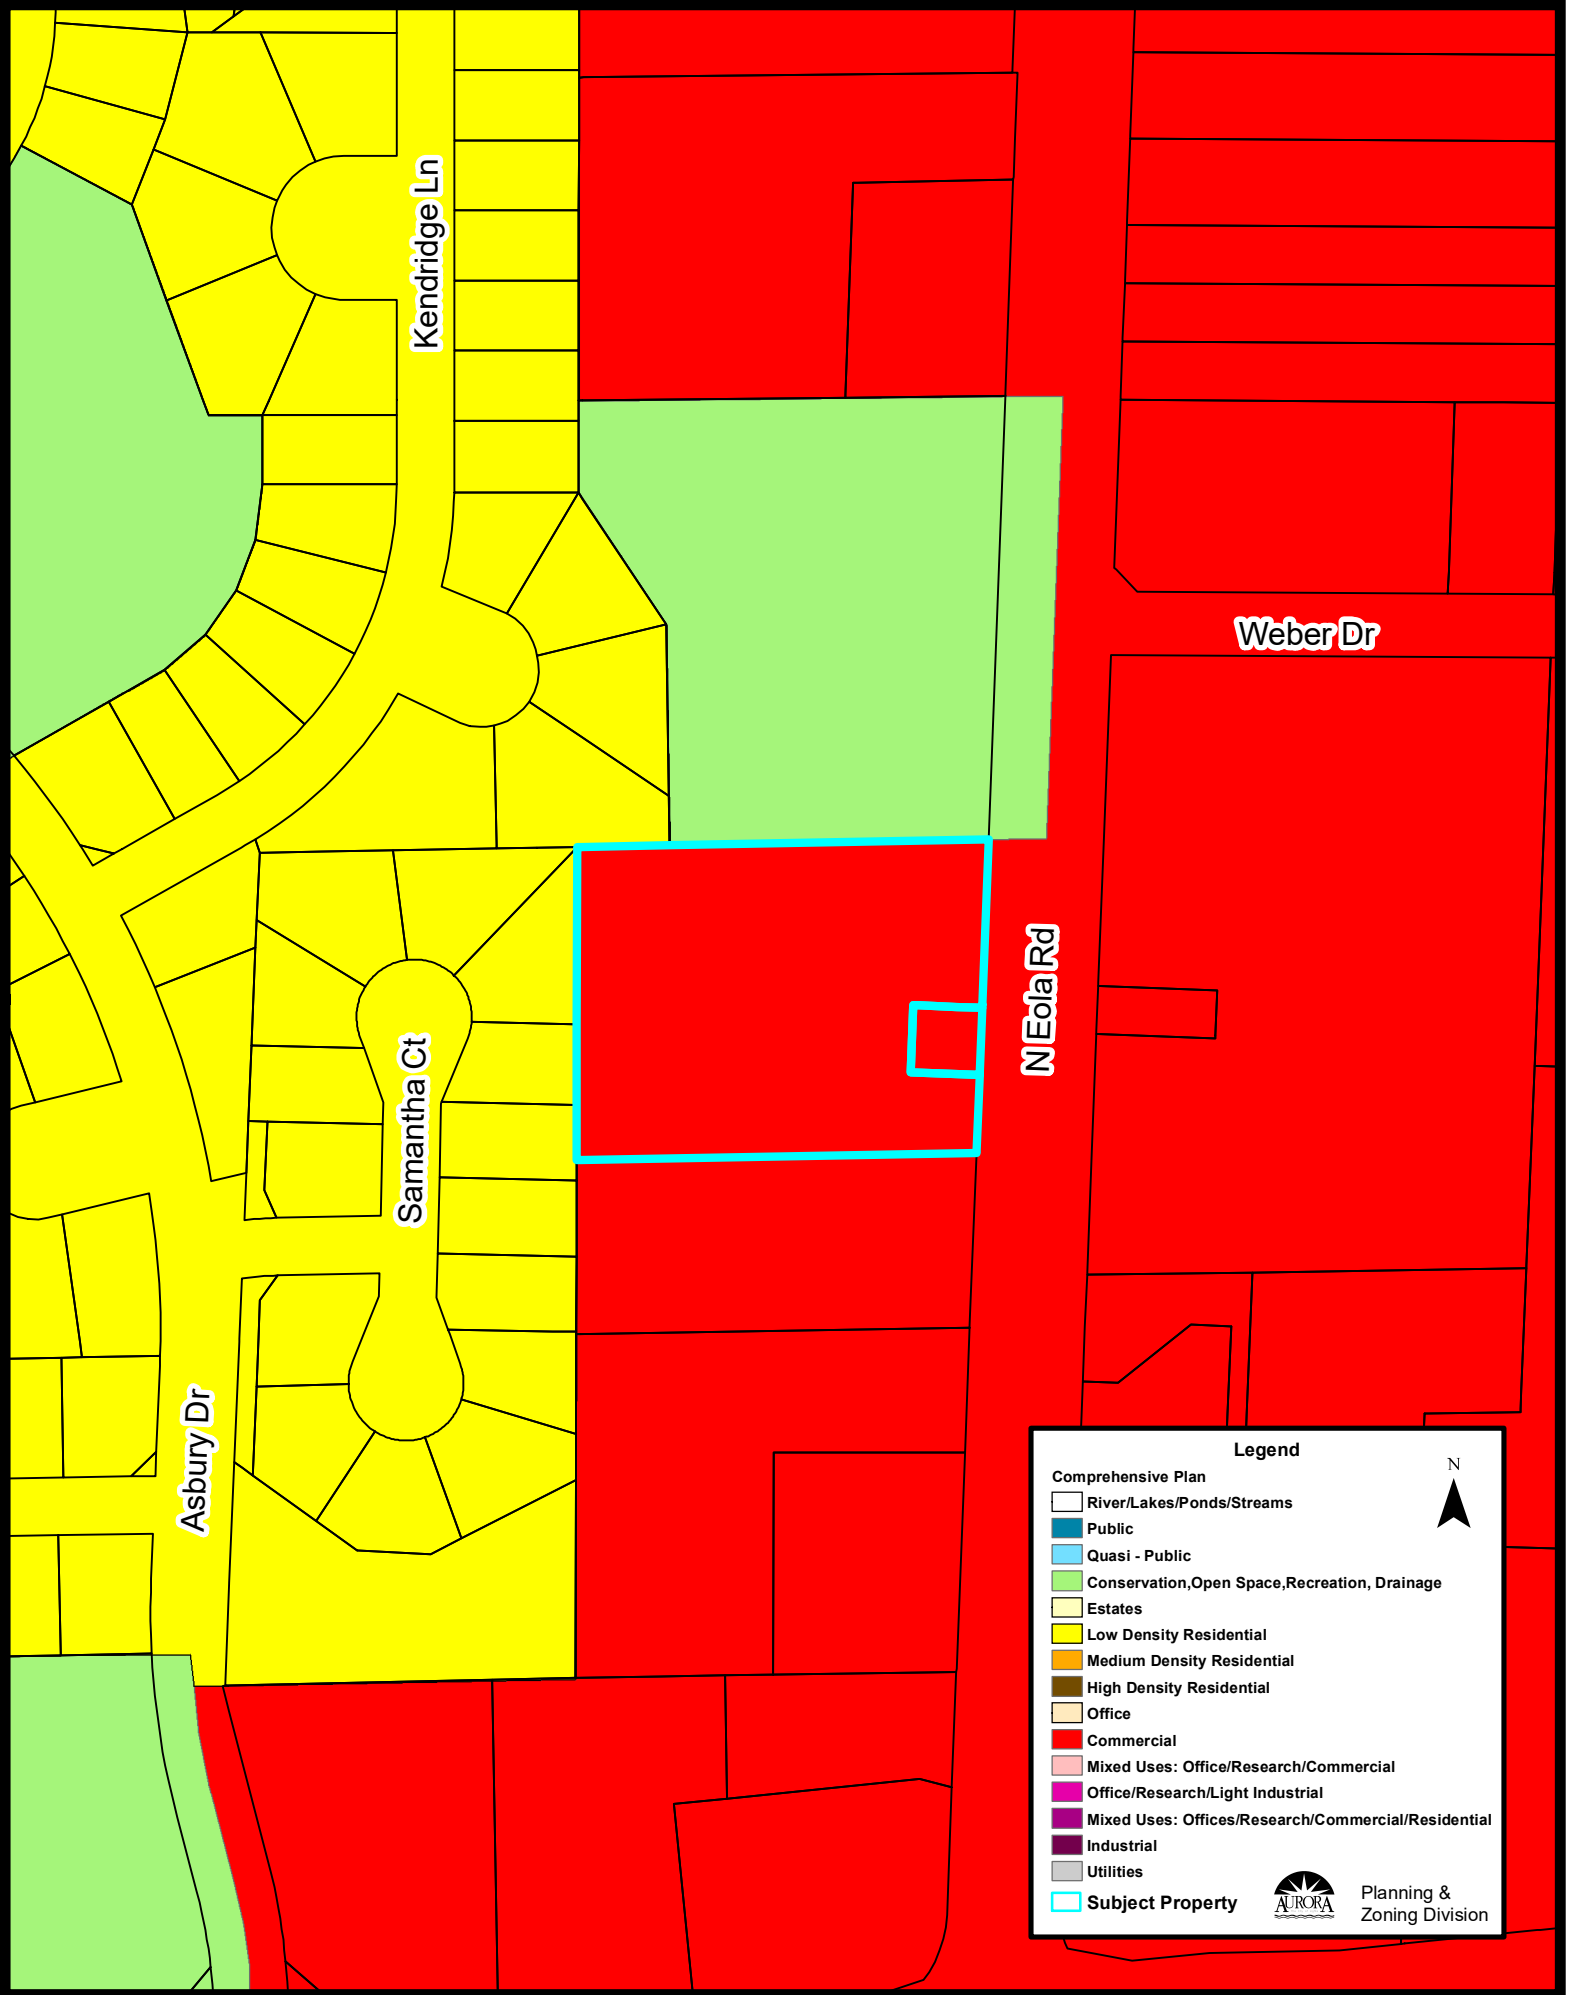

Aerial Map (1:1,000):

Legend

-  Subject Property

 Planning & Zoning Division

 N

Zoning Map (1:5,000):

Legend

- Subject Property

Planning & Zoning Division

Comprehensive Plan (1:5,000):

Legend

Comprehensive Plan

- River/Lakes/Ponds/Streams
- Public
- Quasi - Public
- Conservation, Open Space, Recreation, Drainage
- Estates
- Low Density Residential
- Medium Density Residential
- High Density Residential
- Office
- Commercial
- Mixed Uses: Office/Research/Commercial
- Office/Research/Light Industrial
- Mixed Uses: Offices/Research/Commercial/Residential
- Industrial
- Utilities
- Subject Property

AURORA
Planning & Zoning Division

Aerial Map (1:1,000):

Weber Dr

Samantha Ct

N Eola Rd

Legend
Subject Property

Planning & Zoning Division