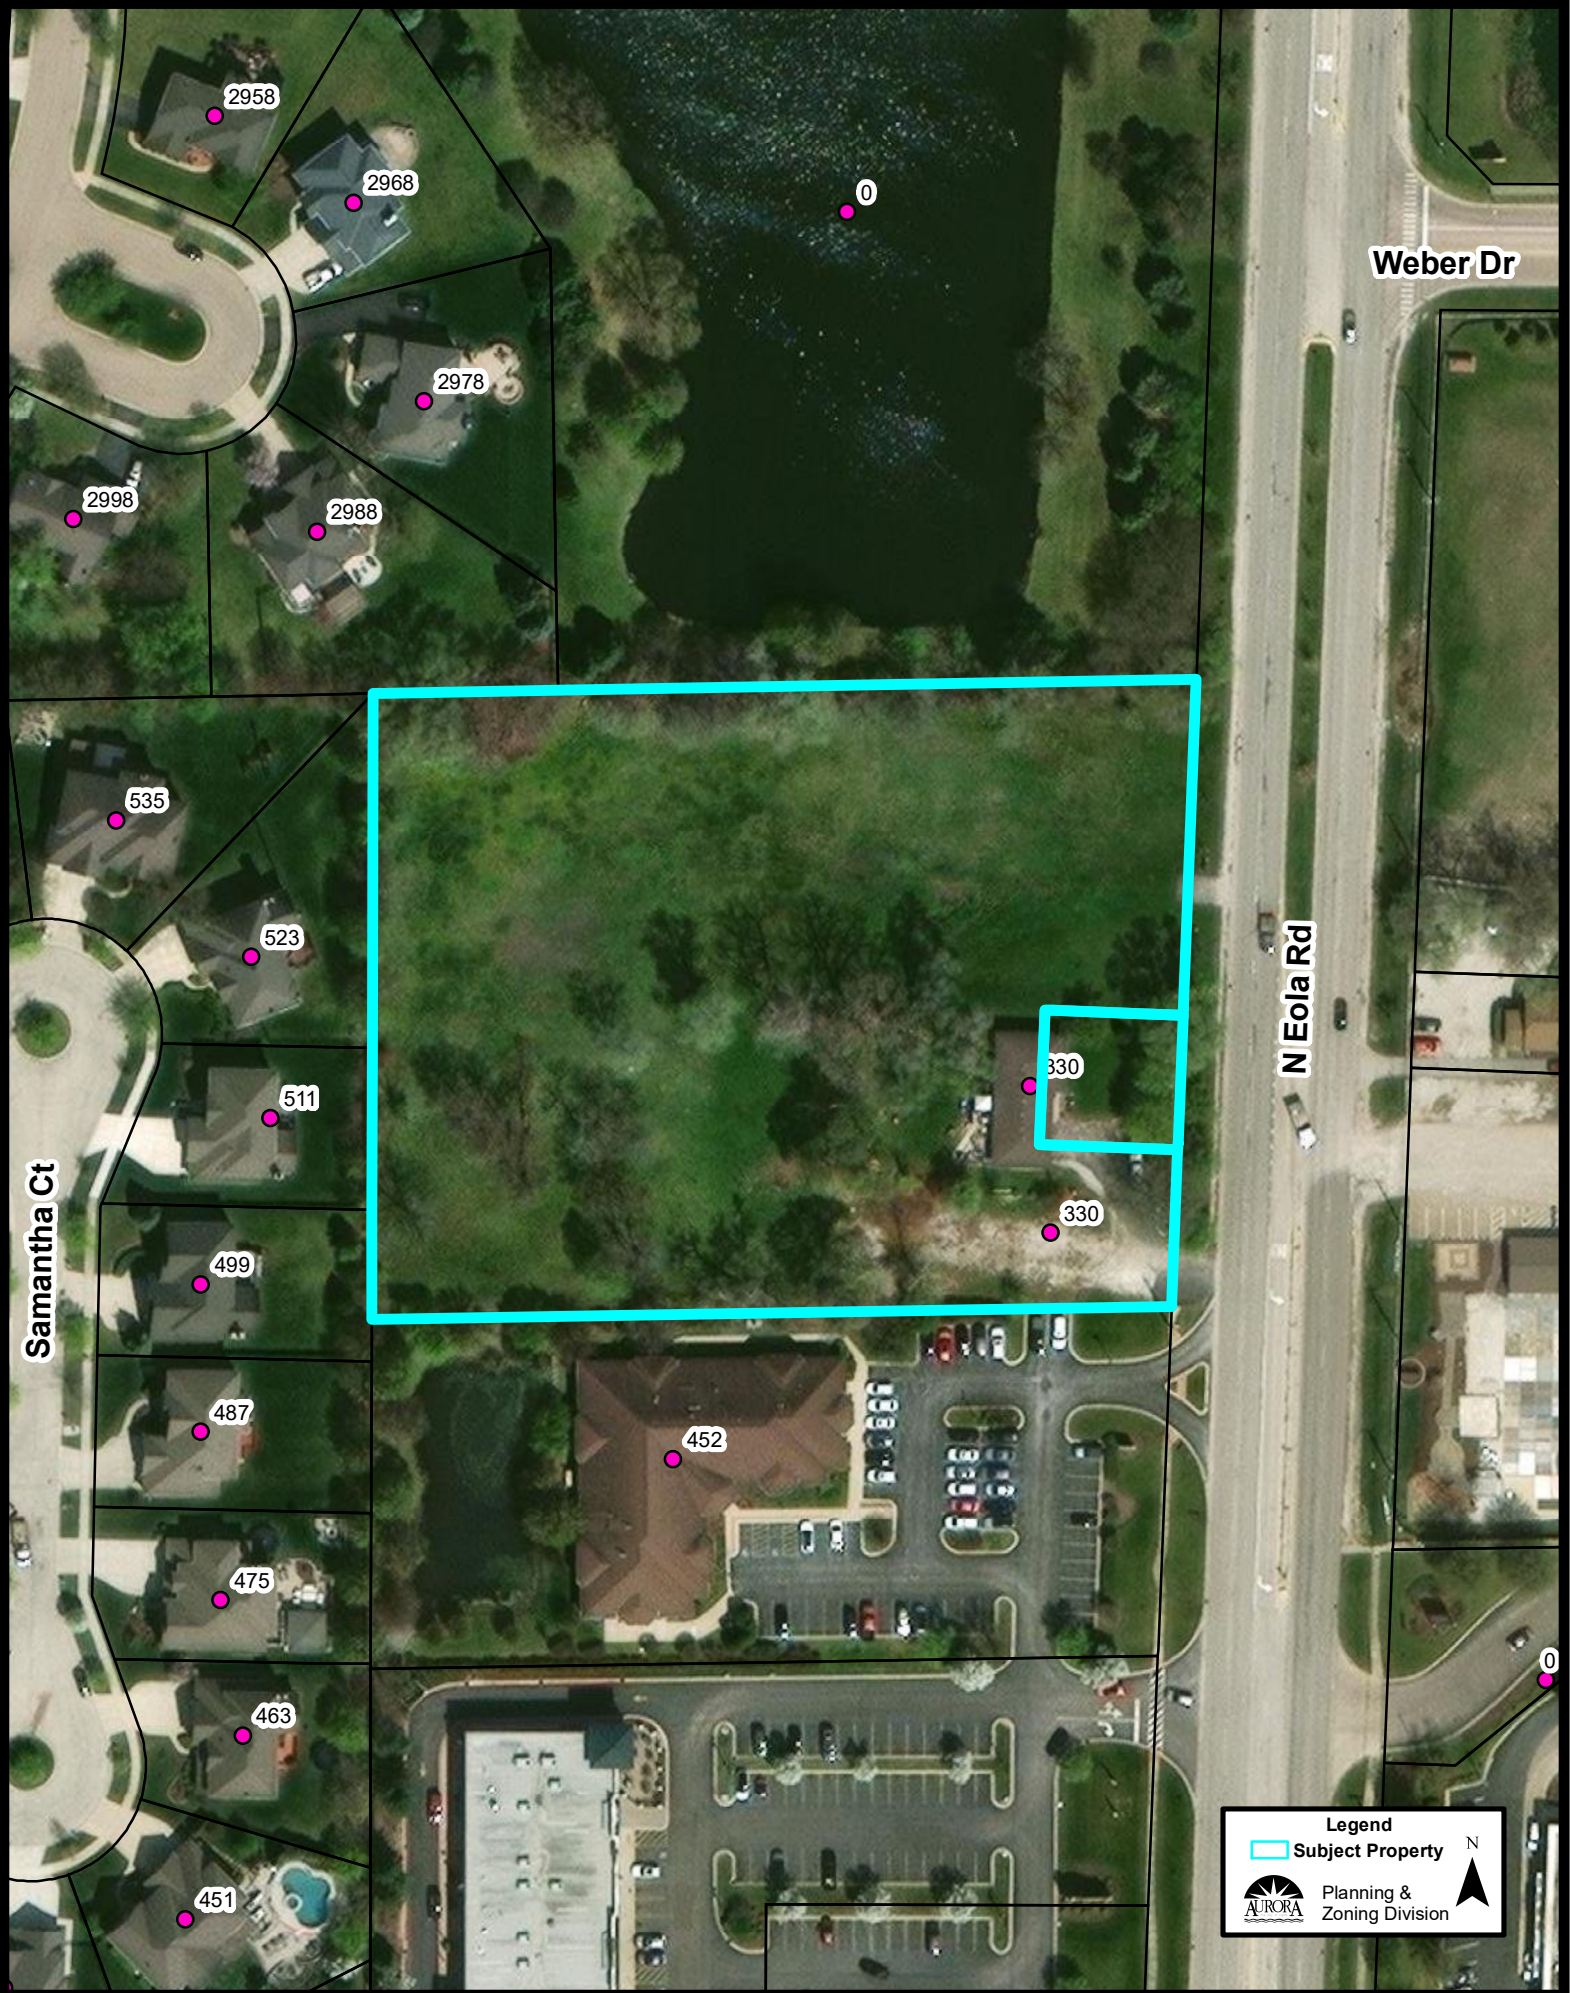

Aerial Map (1:1,000):

Legend

-  Subject Property

 Planning & Zoning Division

 N

Zoning Map (1:5,000):

Legend

- Subject Property

Planning & Zoning Division

Comprehensive Plan (1:5,000):

Legend

Comprehensive Plan

- River/Lakes/Ponds/Streams
- Public
- Quasi - Public
- Conservation, Open Space, Recreation, Drainage
- Estates
- Low Density Residential
- Medium Density Residential
- High Density Residential
- Office
- Commercial
- Mixed Uses: Office/Research/Commercial
- Office/Research/Light Industrial
- Mixed Uses: Offices/Research/Commercial/Residential
- Industrial
- Utilities
- Subject Property

AURORA
Planning & Zoning Division

Aerial Map (1:1,000):

Weber Dr

Samantha Ct

N Eola Rd

Legend
Subject Property

Planning & Zoning Division