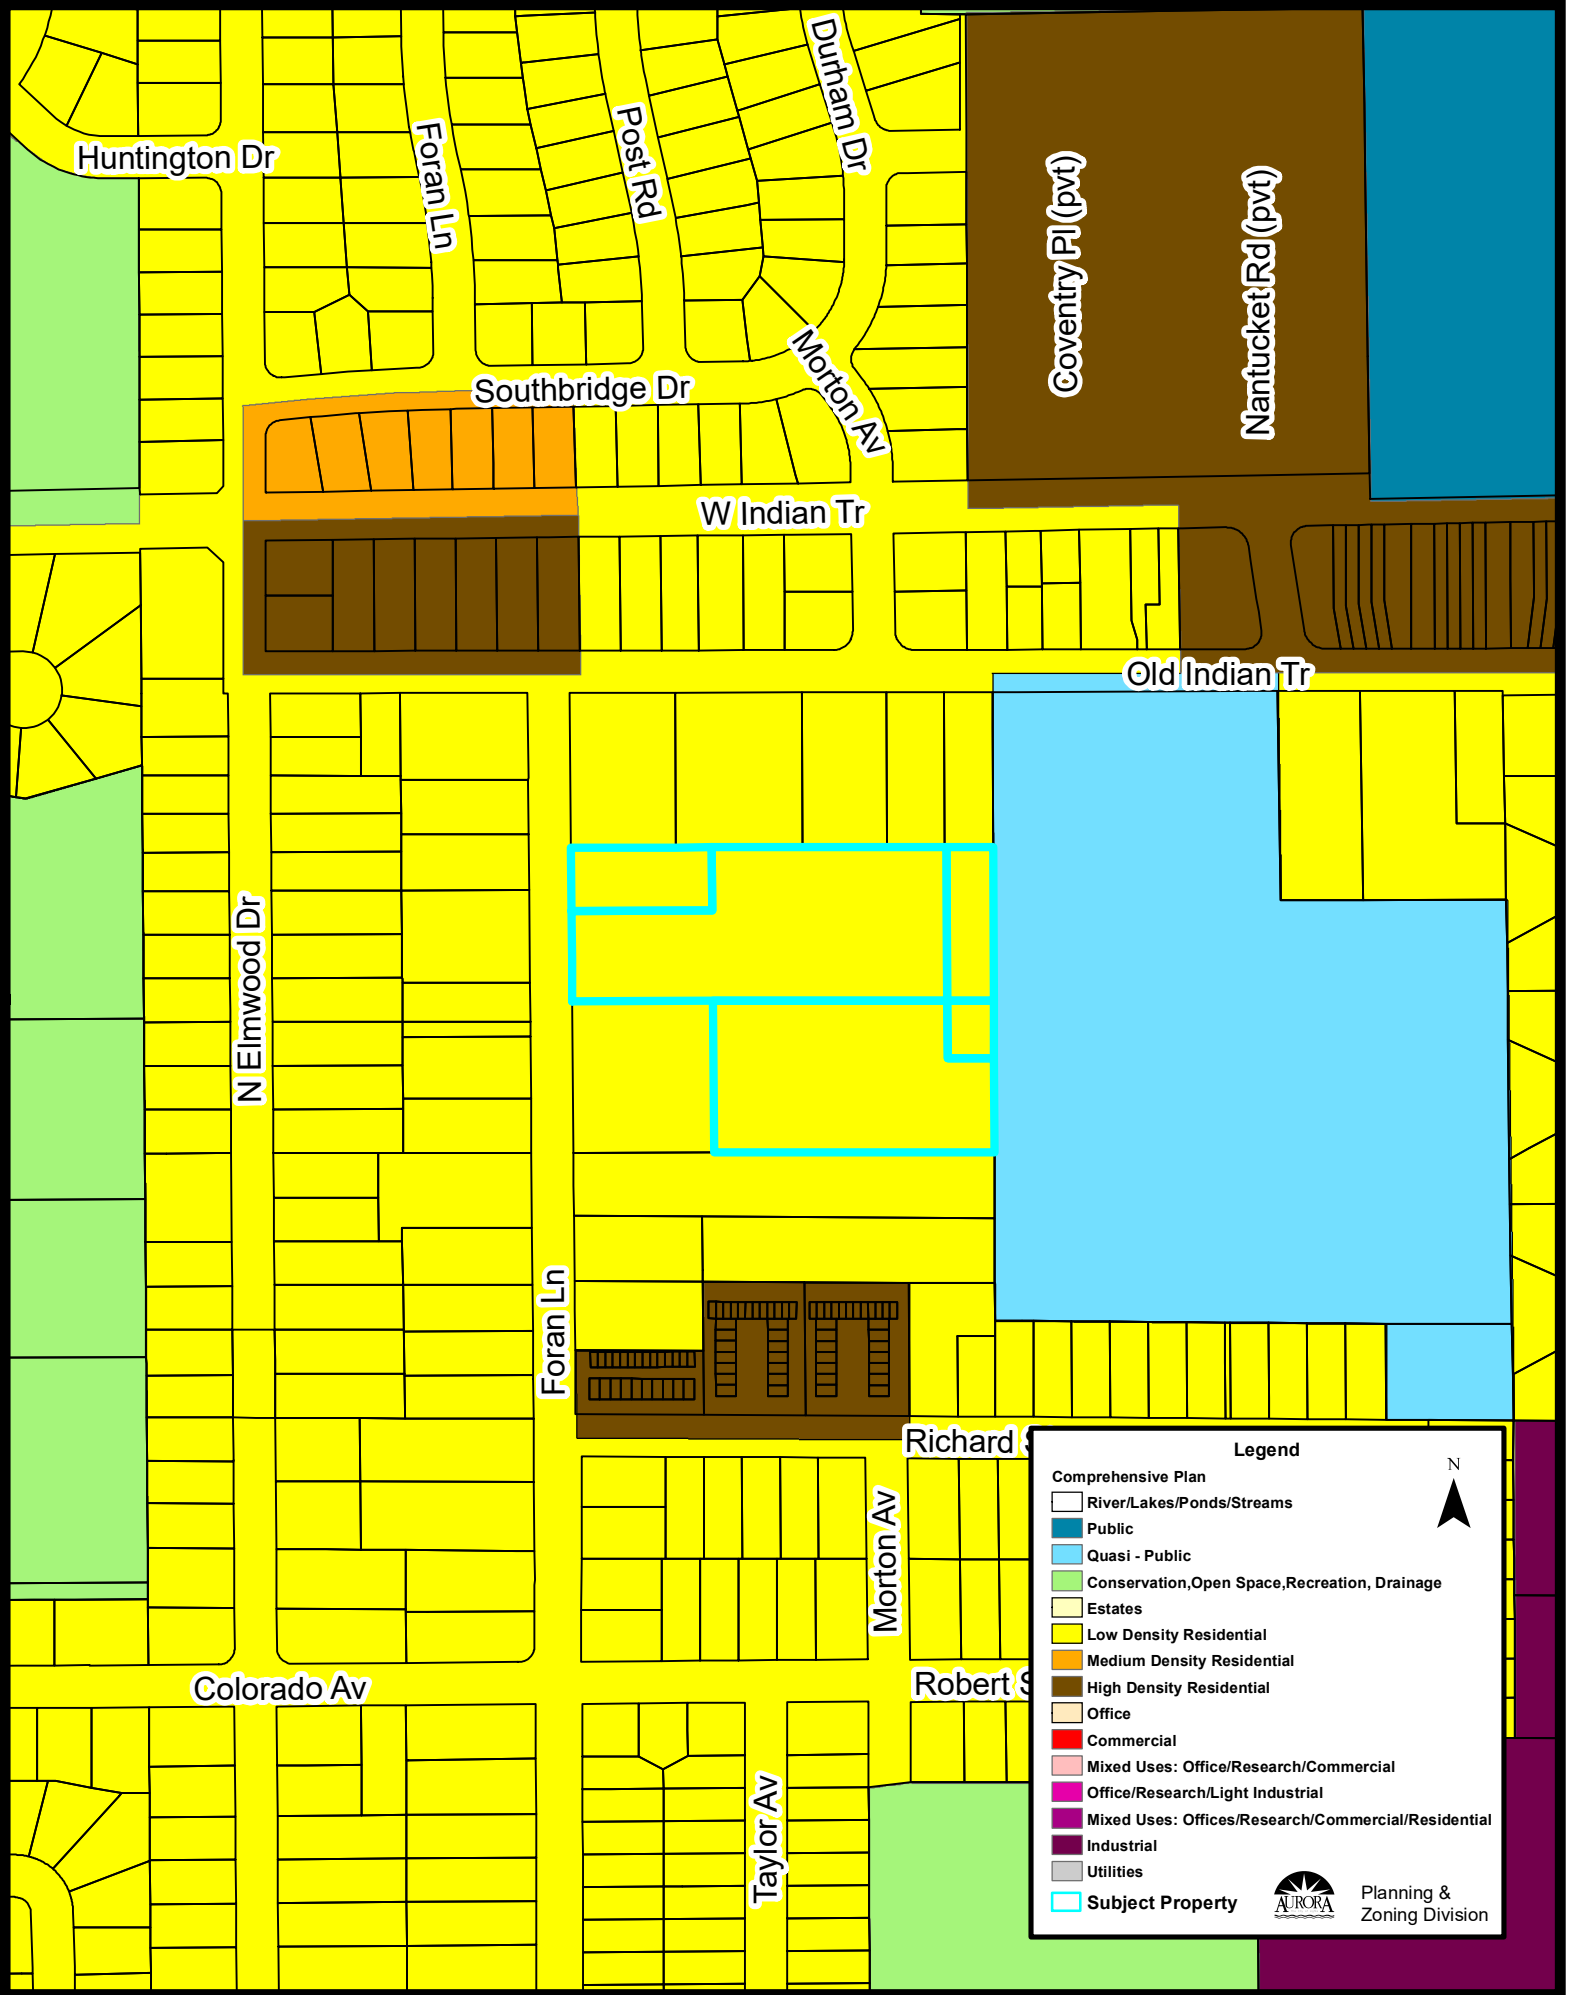

Aerial Map (1:1,000):

Legend
Subject Property

Planning & Zoning Division
AURORA

N

Comprehensive Plan (1:5,000):

Legend

Comprehensive Plan

- River/Lakes/Ponds/Streams
- Public
- Quasi - Public
- Conservation, Open Space, Recreation, Drainage
- Estates
- Low Density Residential
- Medium Density Residential
- High Density Residential
- Office
- Commercial
- Mixed Uses: Office/Research/Commercial
- Office/Research/Light Industrial
- Mixed Uses: Offices/Research/Commercial/Residential
- Industrial
- Utilities
- Subject Property

N
 Planning & Zoning Division