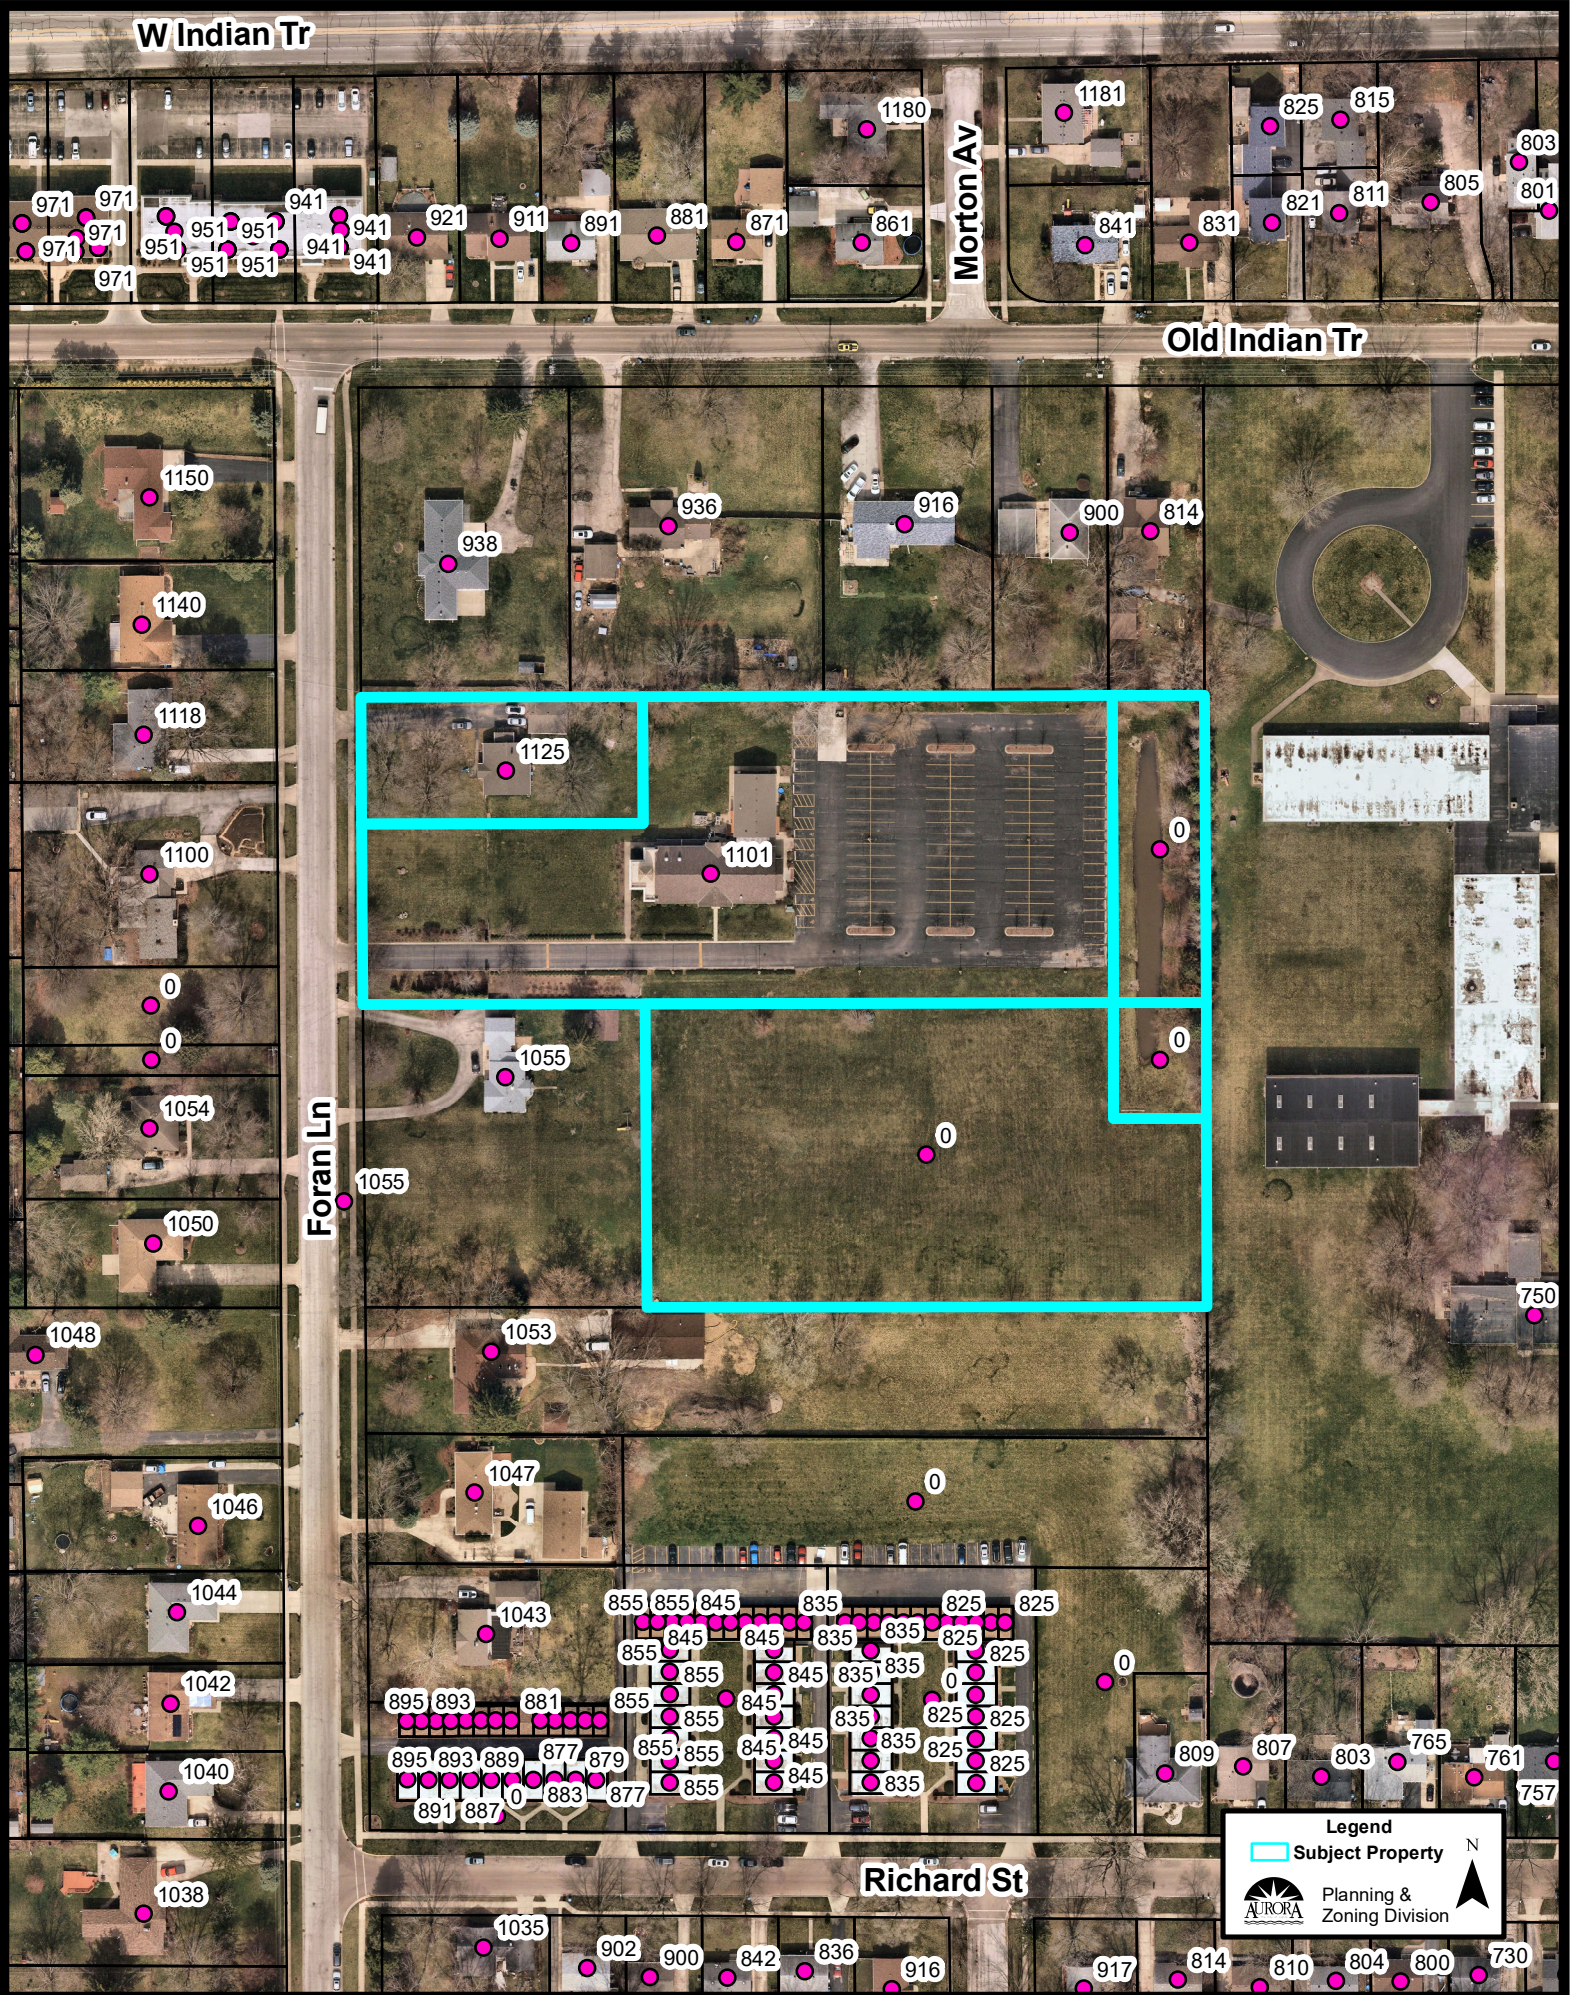

Aerial Map (1:1,000):

Legend
Subject Property

Planning & Zoning Division
AURORA

N

Comprehensive Plan (1:5,000):

Legend

Comprehensive Plan

- River/Lakes/Ponds/Streams
- Public
- Quasi - Public
- Conservation, Open Space, Recreation, Drainage
- Estates
- Low Density Residential
- Medium Density Residential
- High Density Residential
- Office
- Commercial
- Mixed Uses: Office/Research/Commercial
- Office/Research/Light Industrial
- Mixed Uses: Offices/Research/Commercial/Residential
- Industrial
- Utilities
- Subject Property

N
 Planning & Zoning Division