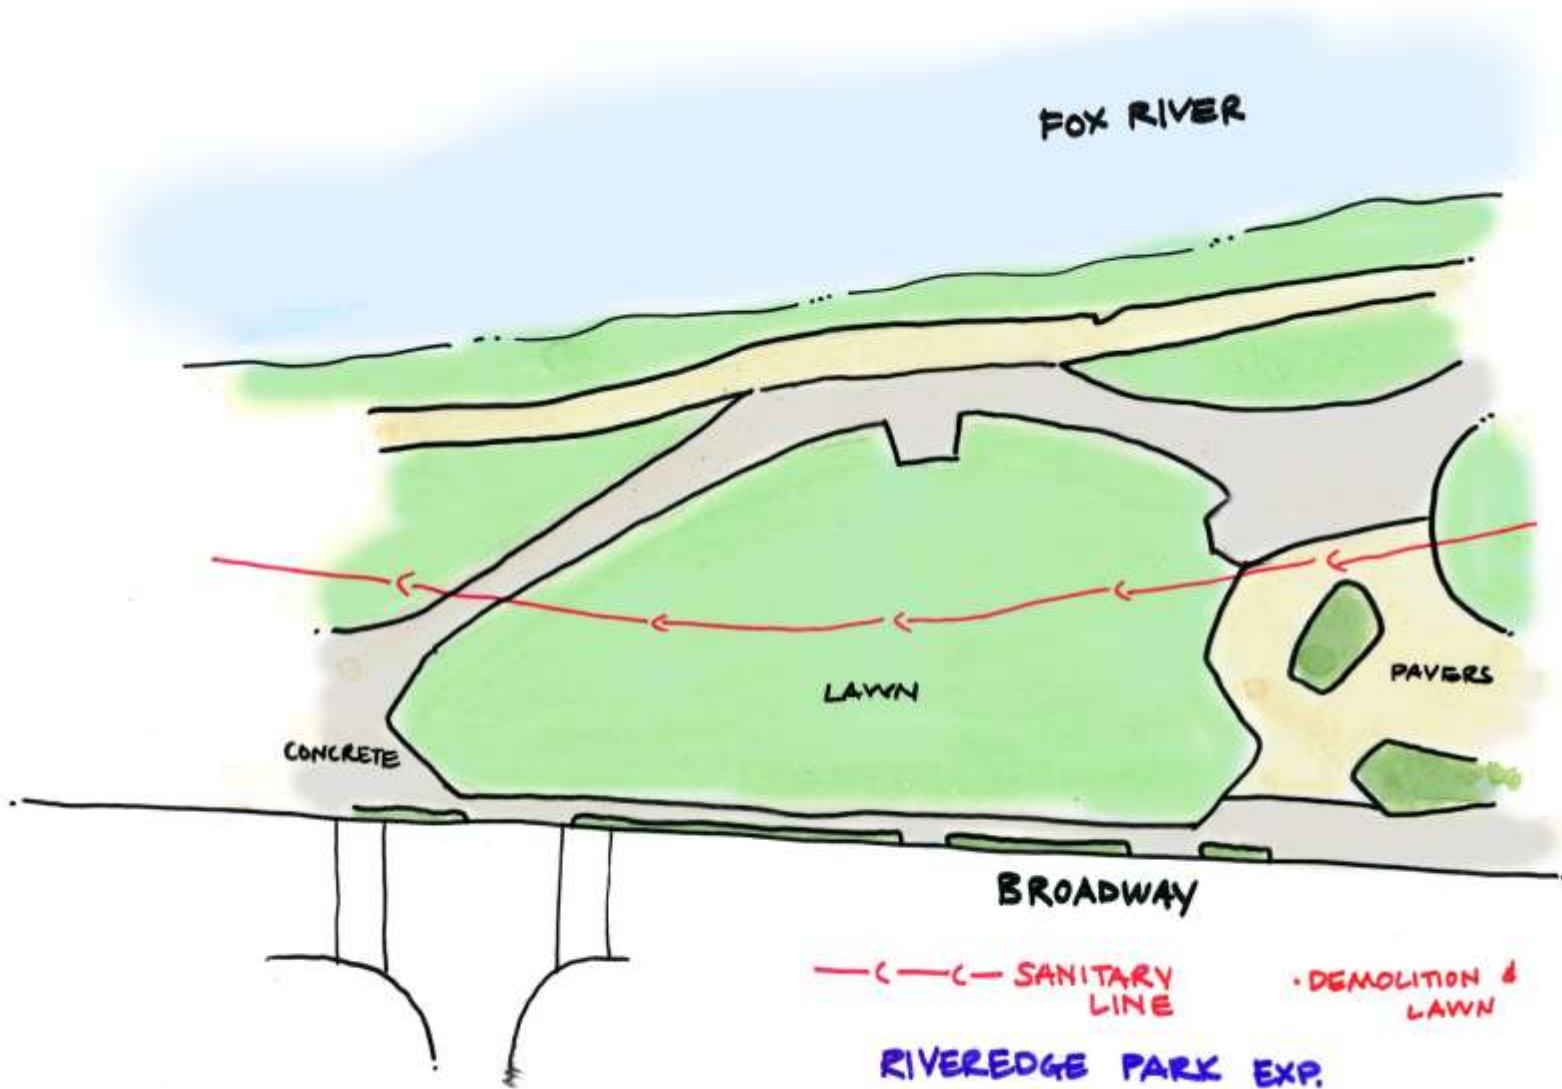

RiverEdge Park Expansion - Phase 1 – 310 and 330 N Broadway

—C—C— SANITARY LINE · DEMOLITION & LAWN

RIVEREDGE PARK EXP.
PHASE #1

SCALE: 1" = 60'