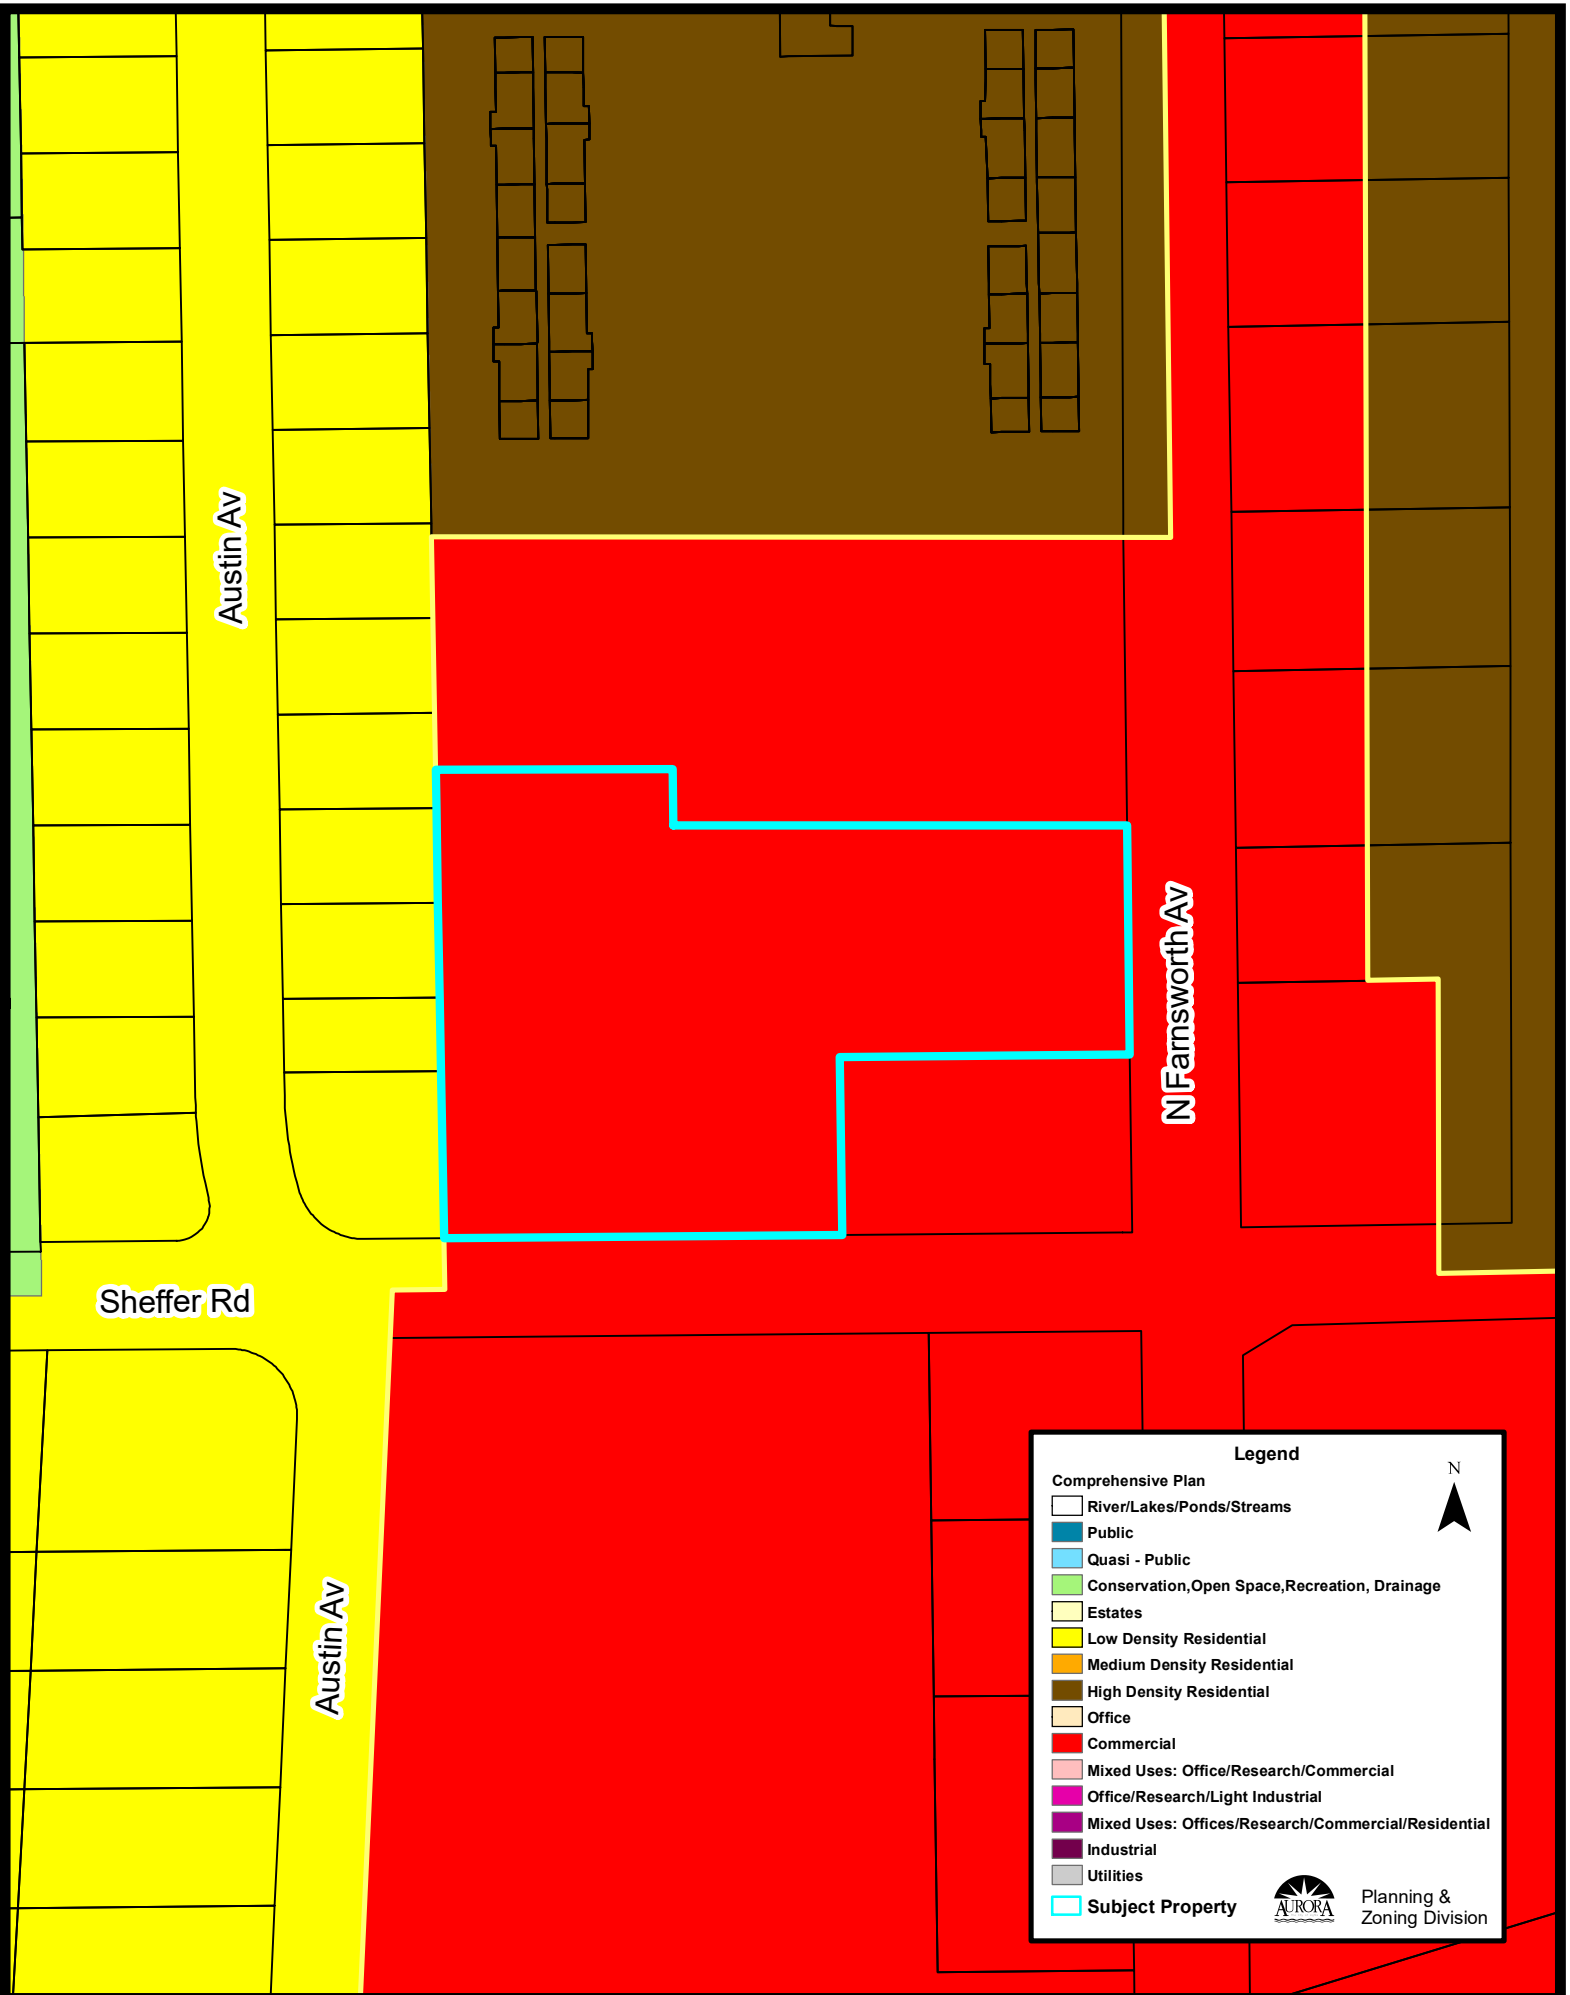

Aerial Map:

Legend

Subject Property

Planning & Zoning Division

N

Zoning Map:

Comprehensive Plan:

Legend

Comprehensive Plan

- River/Lakes/Ponds/Streams
- Public
- Quasi - Public
- Conservation, Open Space, Recreation, Drainage
- Estates
- Low Density Residential
- Medium Density Residential
- High Density Residential
- Office
- Commercial
- Mixed Uses: Office/Research/Commercial
- Office/Research/Light Industrial
- Mixed Uses: Offices/Research/Commercial/Residential
- Industrial
- Utilities
- Subject Property

AURORA
Planning & Zoning Division

Location Map:

Austin Av

Sheffer Rd

N Farnsworth Av

Austin Av

Legend
Subject Property

Planning & Zoning Division