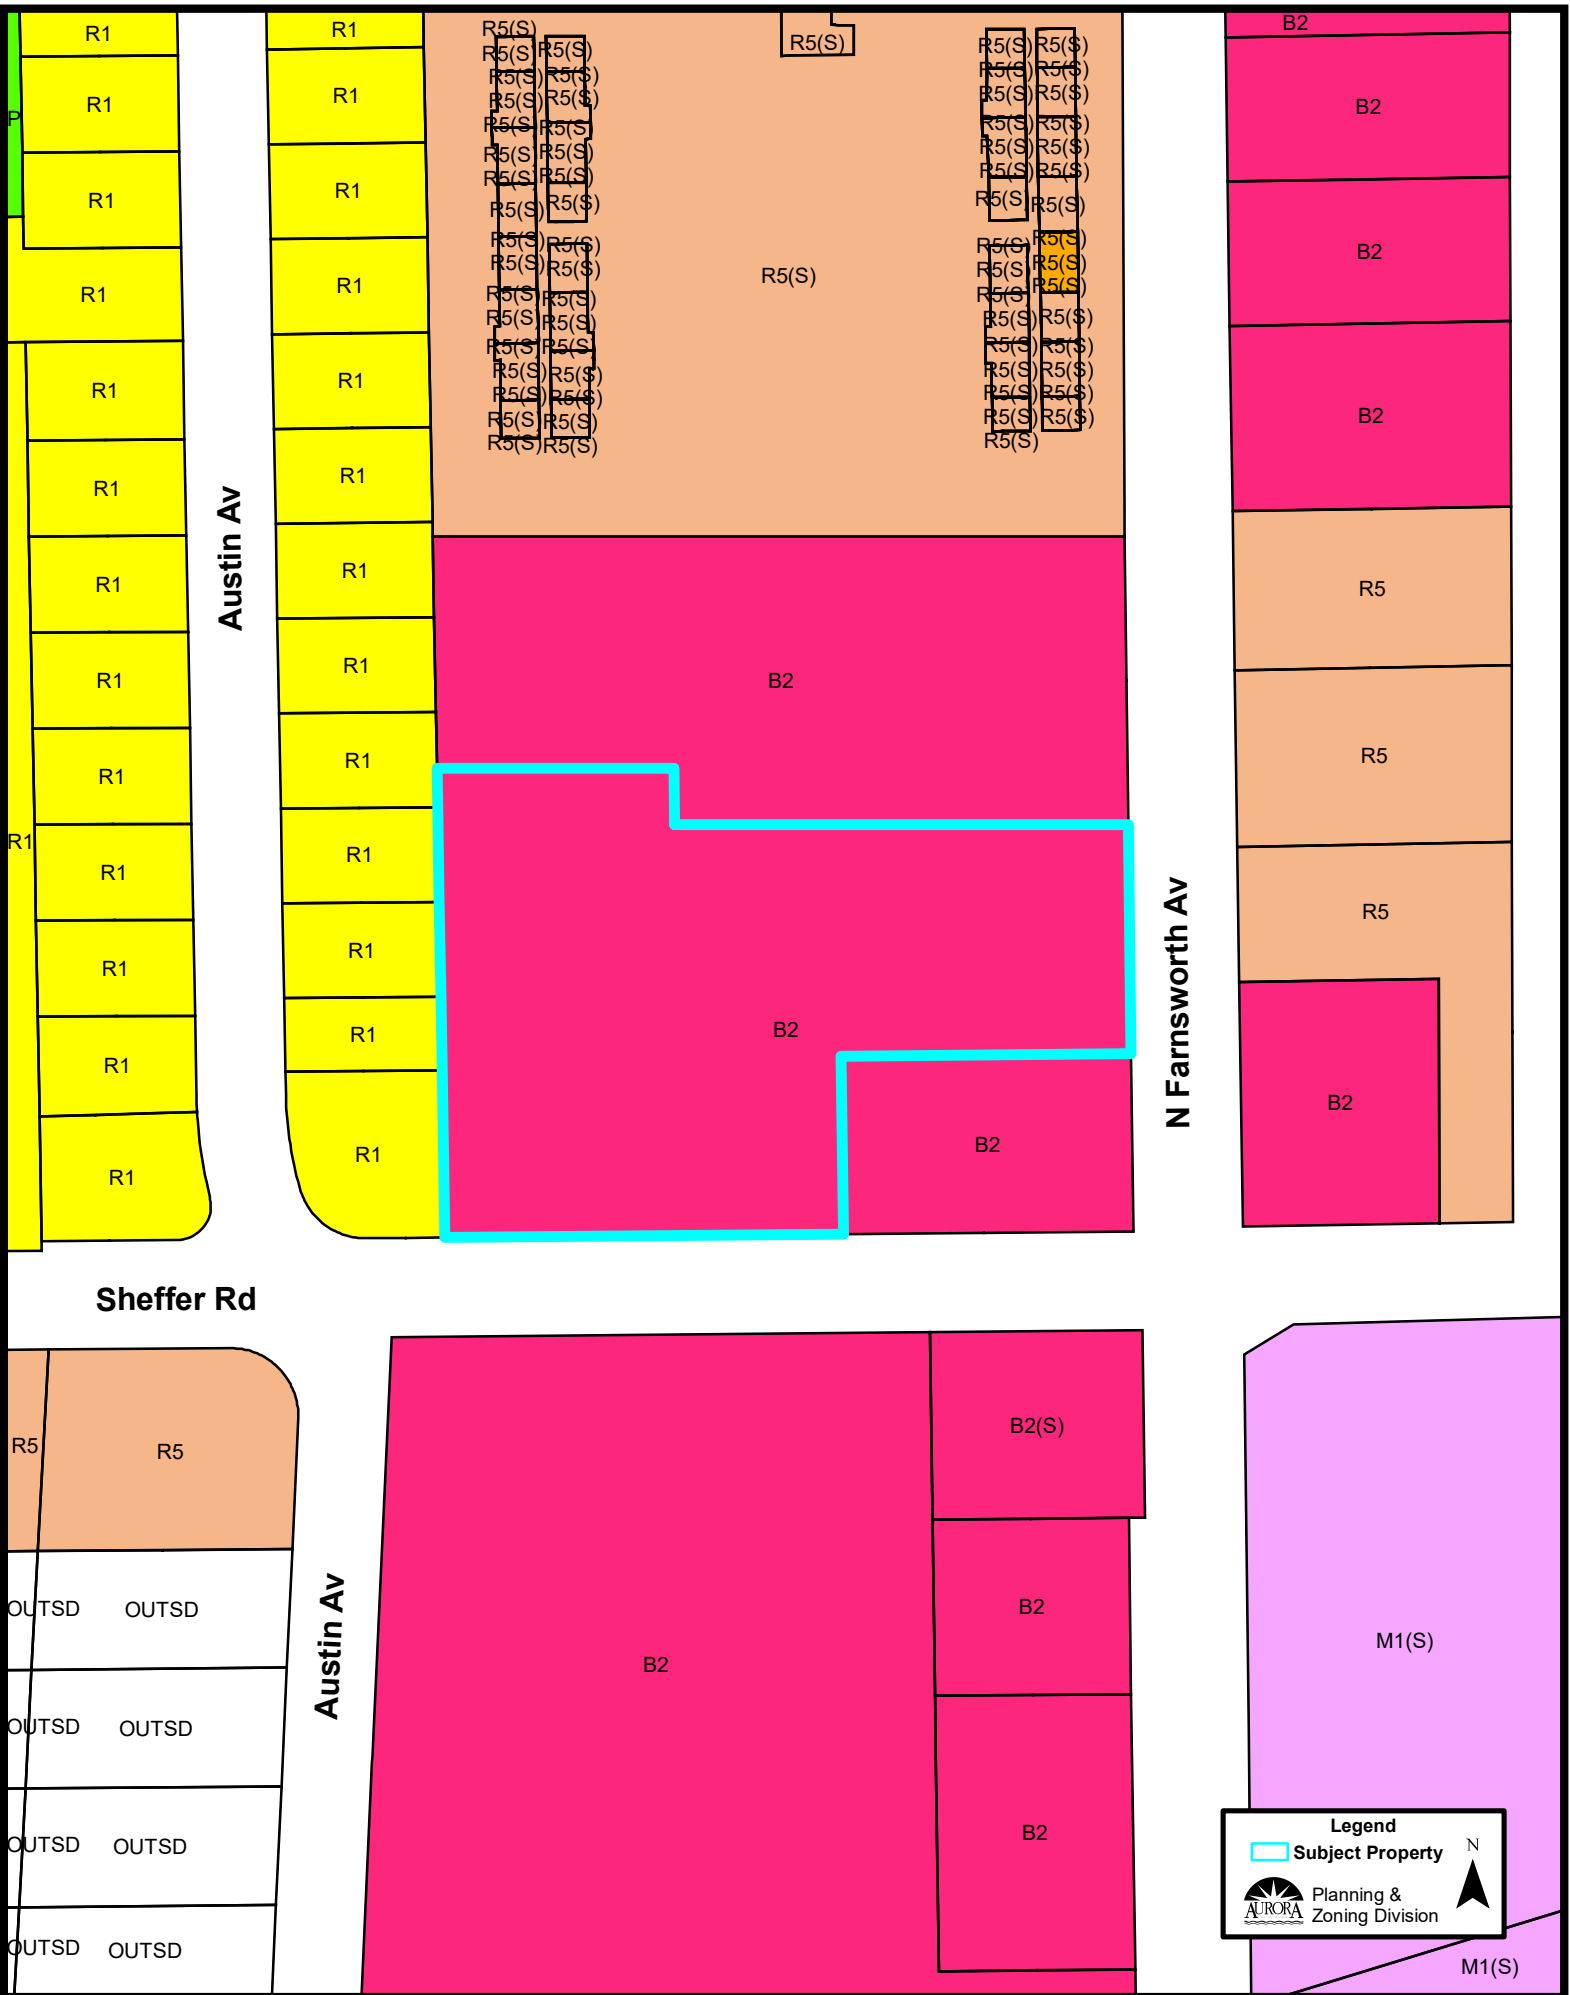

Aerial Map:

Legend

Subject Property

Planning & Zoning Division

N

Zoning Map:

Comprehensive Plan:

Legend

Comprehensive Plan

- River/Lakes/Ponds/Streams
- Public
- Quasi - Public
- Conservation, Open Space, Recreation, Drainage
- Estates
- Low Density Residential
- Medium Density Residential
- High Density Residential
- Office
- Commercial
- Mixed Uses: Office/Research/Commercial
- Office/Research/Light Industrial
- Mixed Uses: Offices/Research/Commercial/Residential
- Industrial
- Utilities
- Subject Property

AURORA
Planning & Zoning Division

Location Map:

Austin Av

Sheffer Rd

N Farnsworth Av

Austin Av

Legend
Subject Property

Planning & Zoning Division