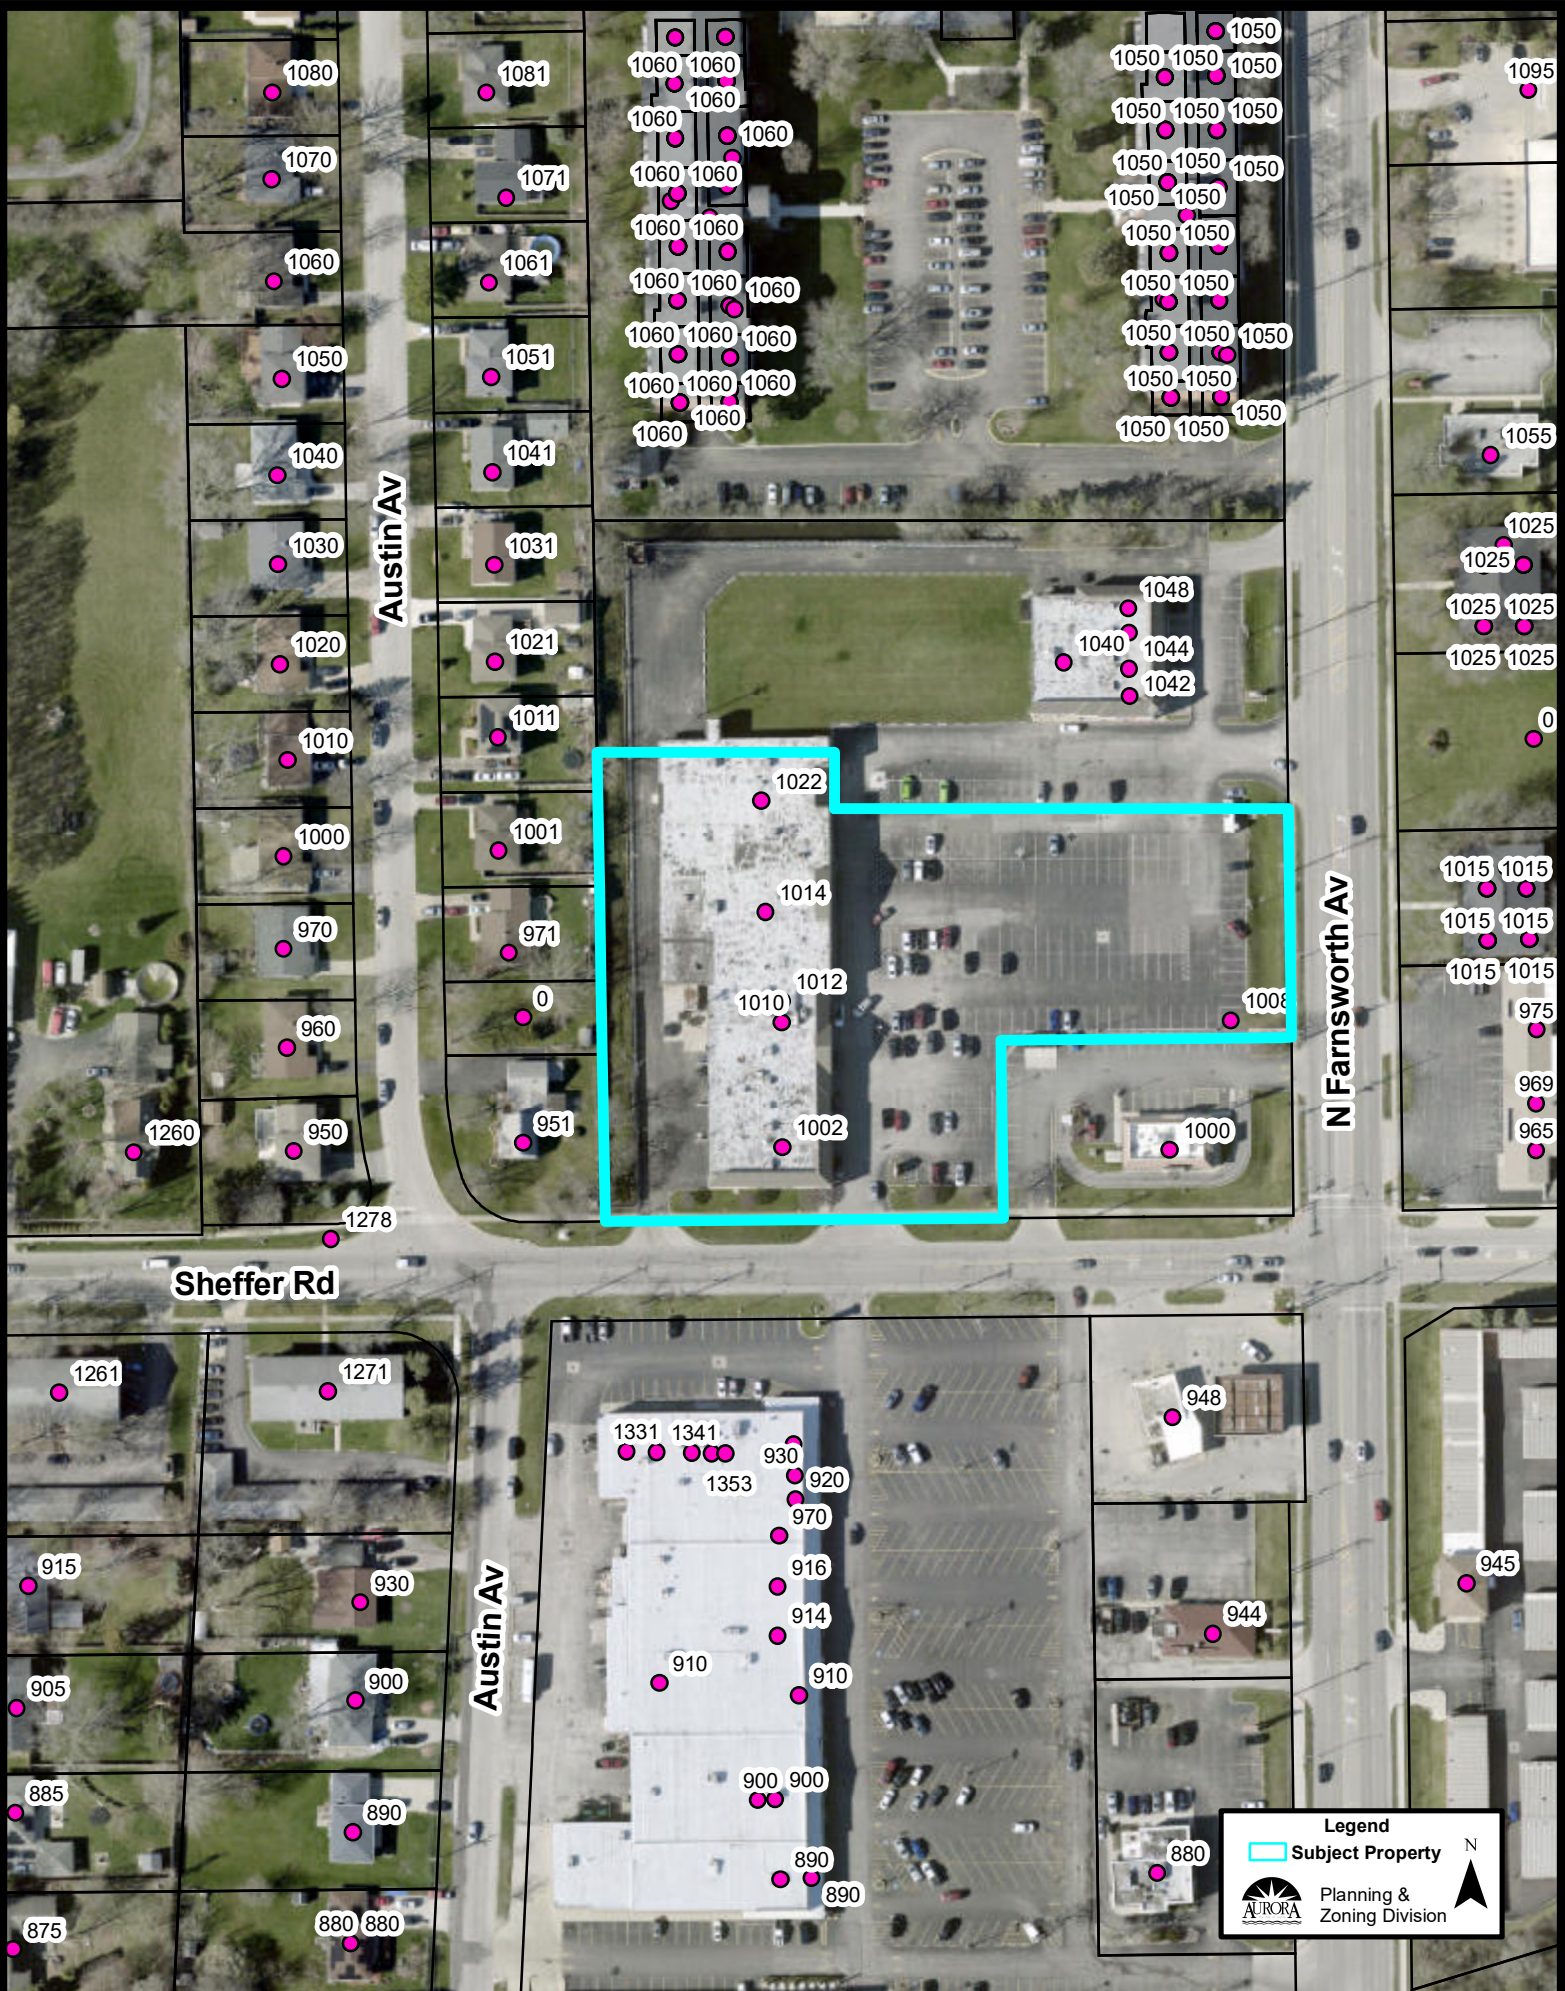

Aerial Map:

Legend

Subject Property

Planning & Zoning Division

N

Zoning Map:

Comprehensive Plan:

Legend

Comprehensive Plan

- River/Lakes/Ponds/Streams
- Public
- Quasi - Public
- Conservation, Open Space, Recreation, Drainage
- Estates
- Low Density Residential
- Medium Density Residential
- High Density Residential
- Office
- Commercial
- Mixed Uses: Office/Research/Commercial
- Office/Research/Light Industrial
- Mixed Uses: Offices/Research/Commercial/Residential
- Industrial
- Utilities
- Subject Property

AURORA
Planning & Zoning Division

Location Map:

Austin Av

Sheffer Rd

N Farnsworth Av

Austin Av

Legend
Subject Property

Planning & Zoning Division