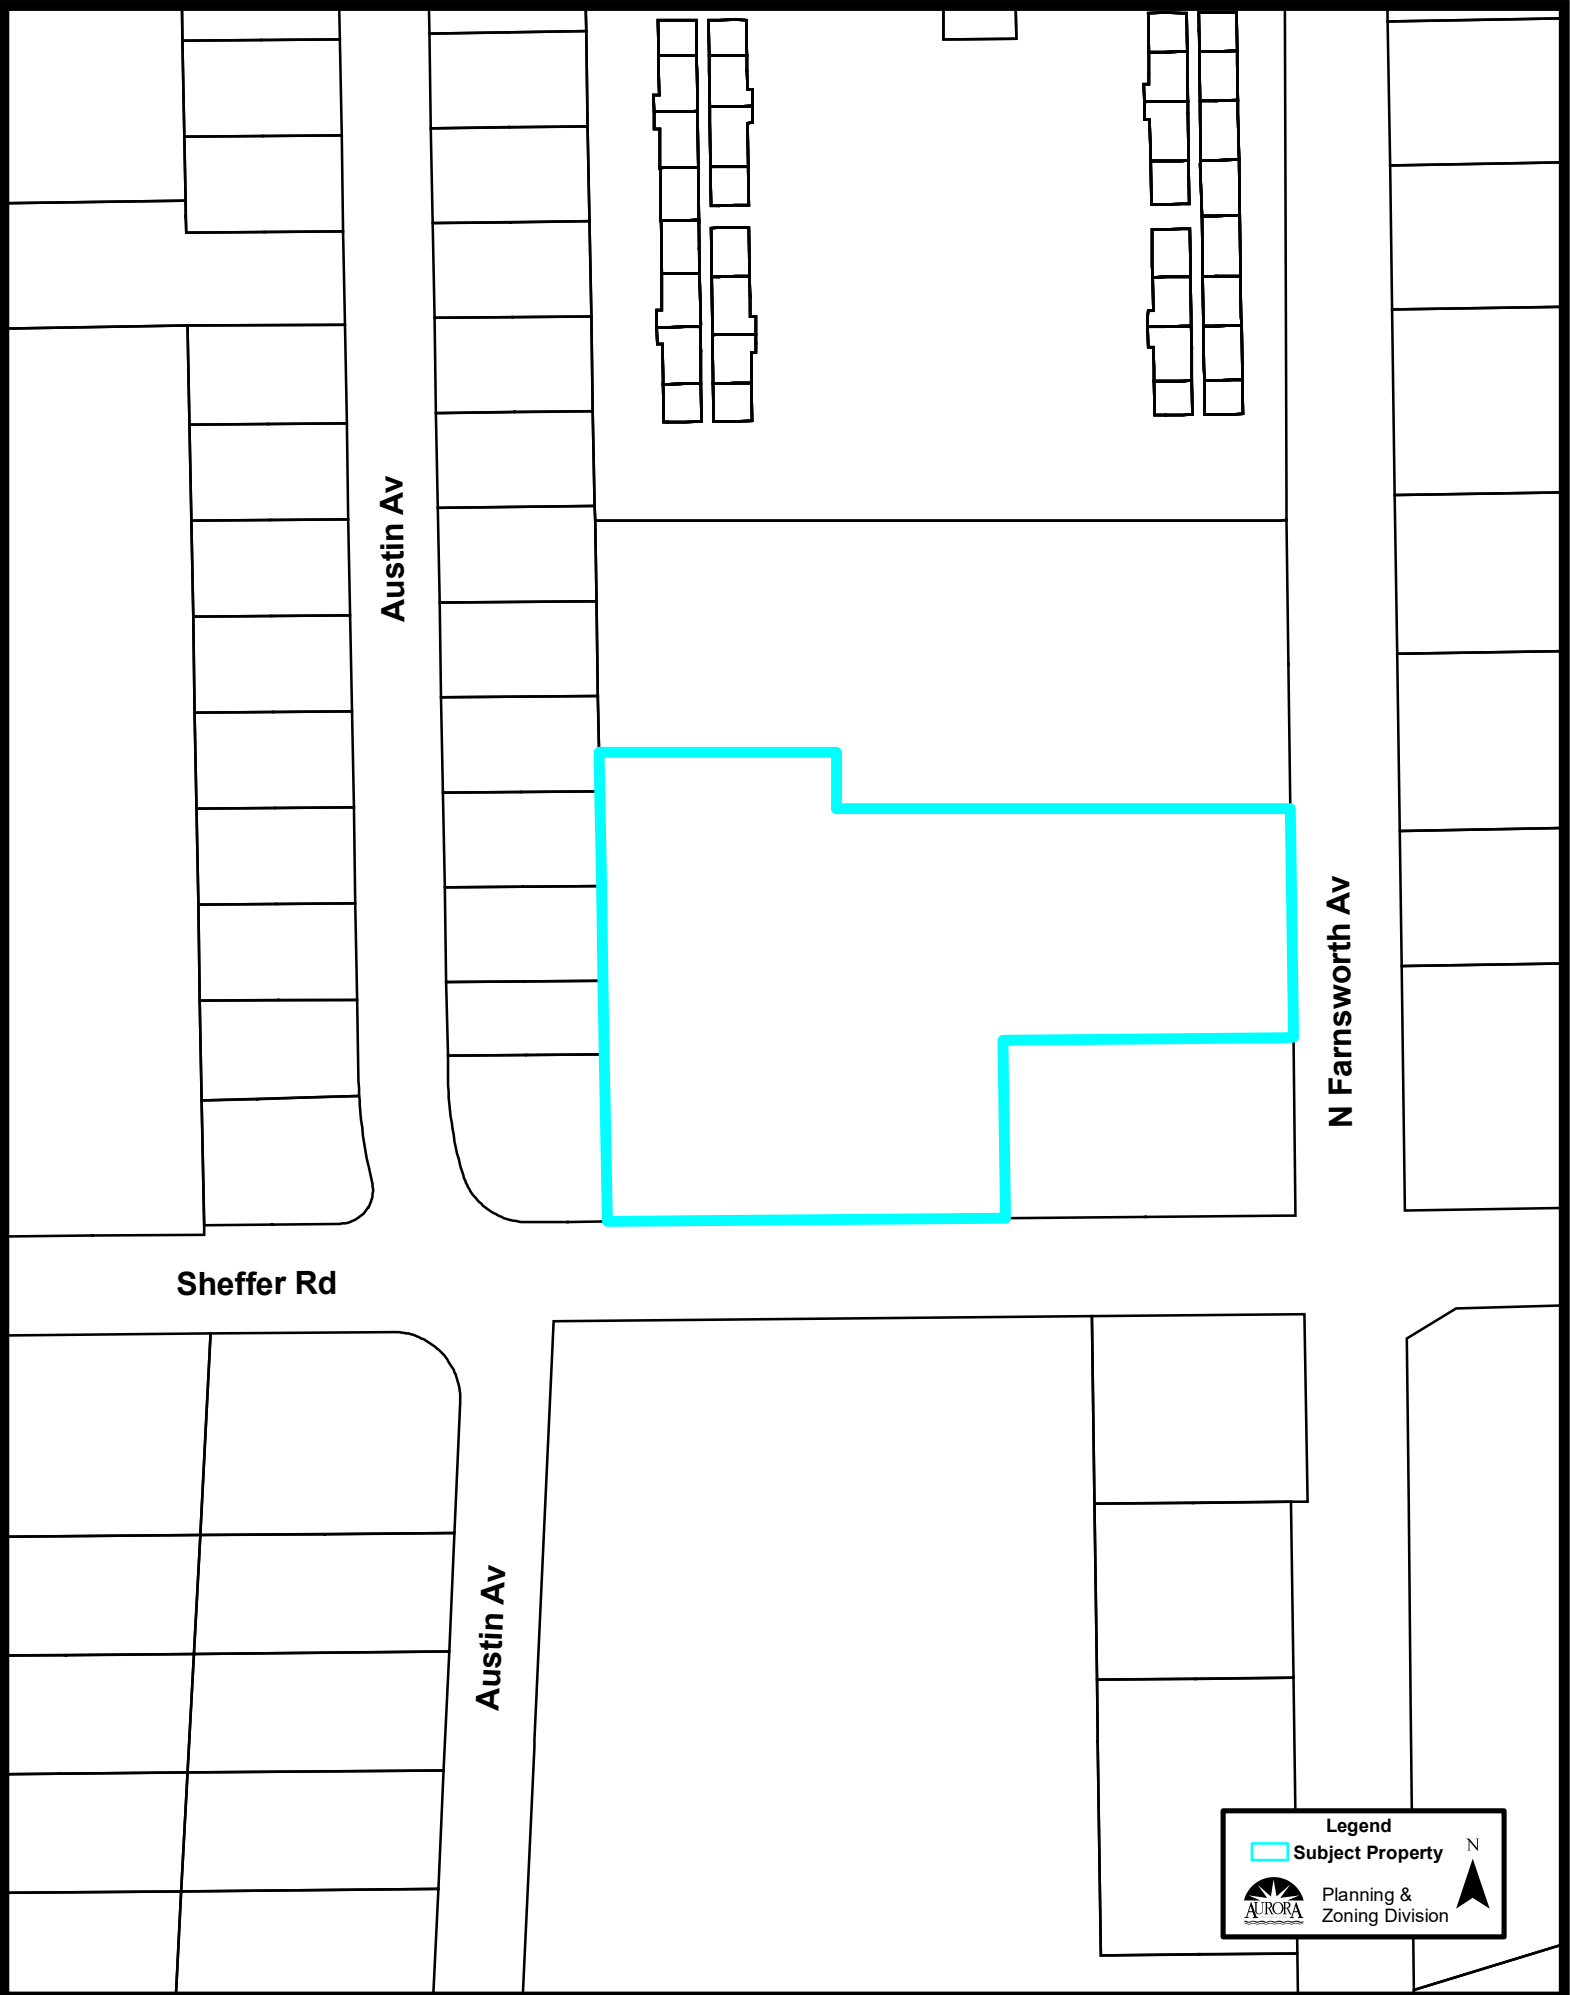

Aerial Map:

Legend

Subject Property

Planning & Zoning Division

N

Zoning Map:

Comprehensive Plan:

Legend

Comprehensive Plan

- River/Lakes/Ponds/Streams
- Public
- Quasi - Public
- Conservation, Open Space, Recreation, Drainage
- Estates
- Low Density Residential
- Medium Density Residential
- High Density Residential
- Office
- Commercial
- Mixed Uses: Office/Research/Commercial
- Office/Research/Light Industrial
- Mixed Uses: Offices/Research/Commercial/Residential
- Industrial
- Utilities
- Subject Property

AURORA
Planning & Zoning Division

Location Map:

Austin Av

Sheffer Rd

N Farnsworth Av

Austin Av

Legend
Subject Property

Planning & Zoning Division