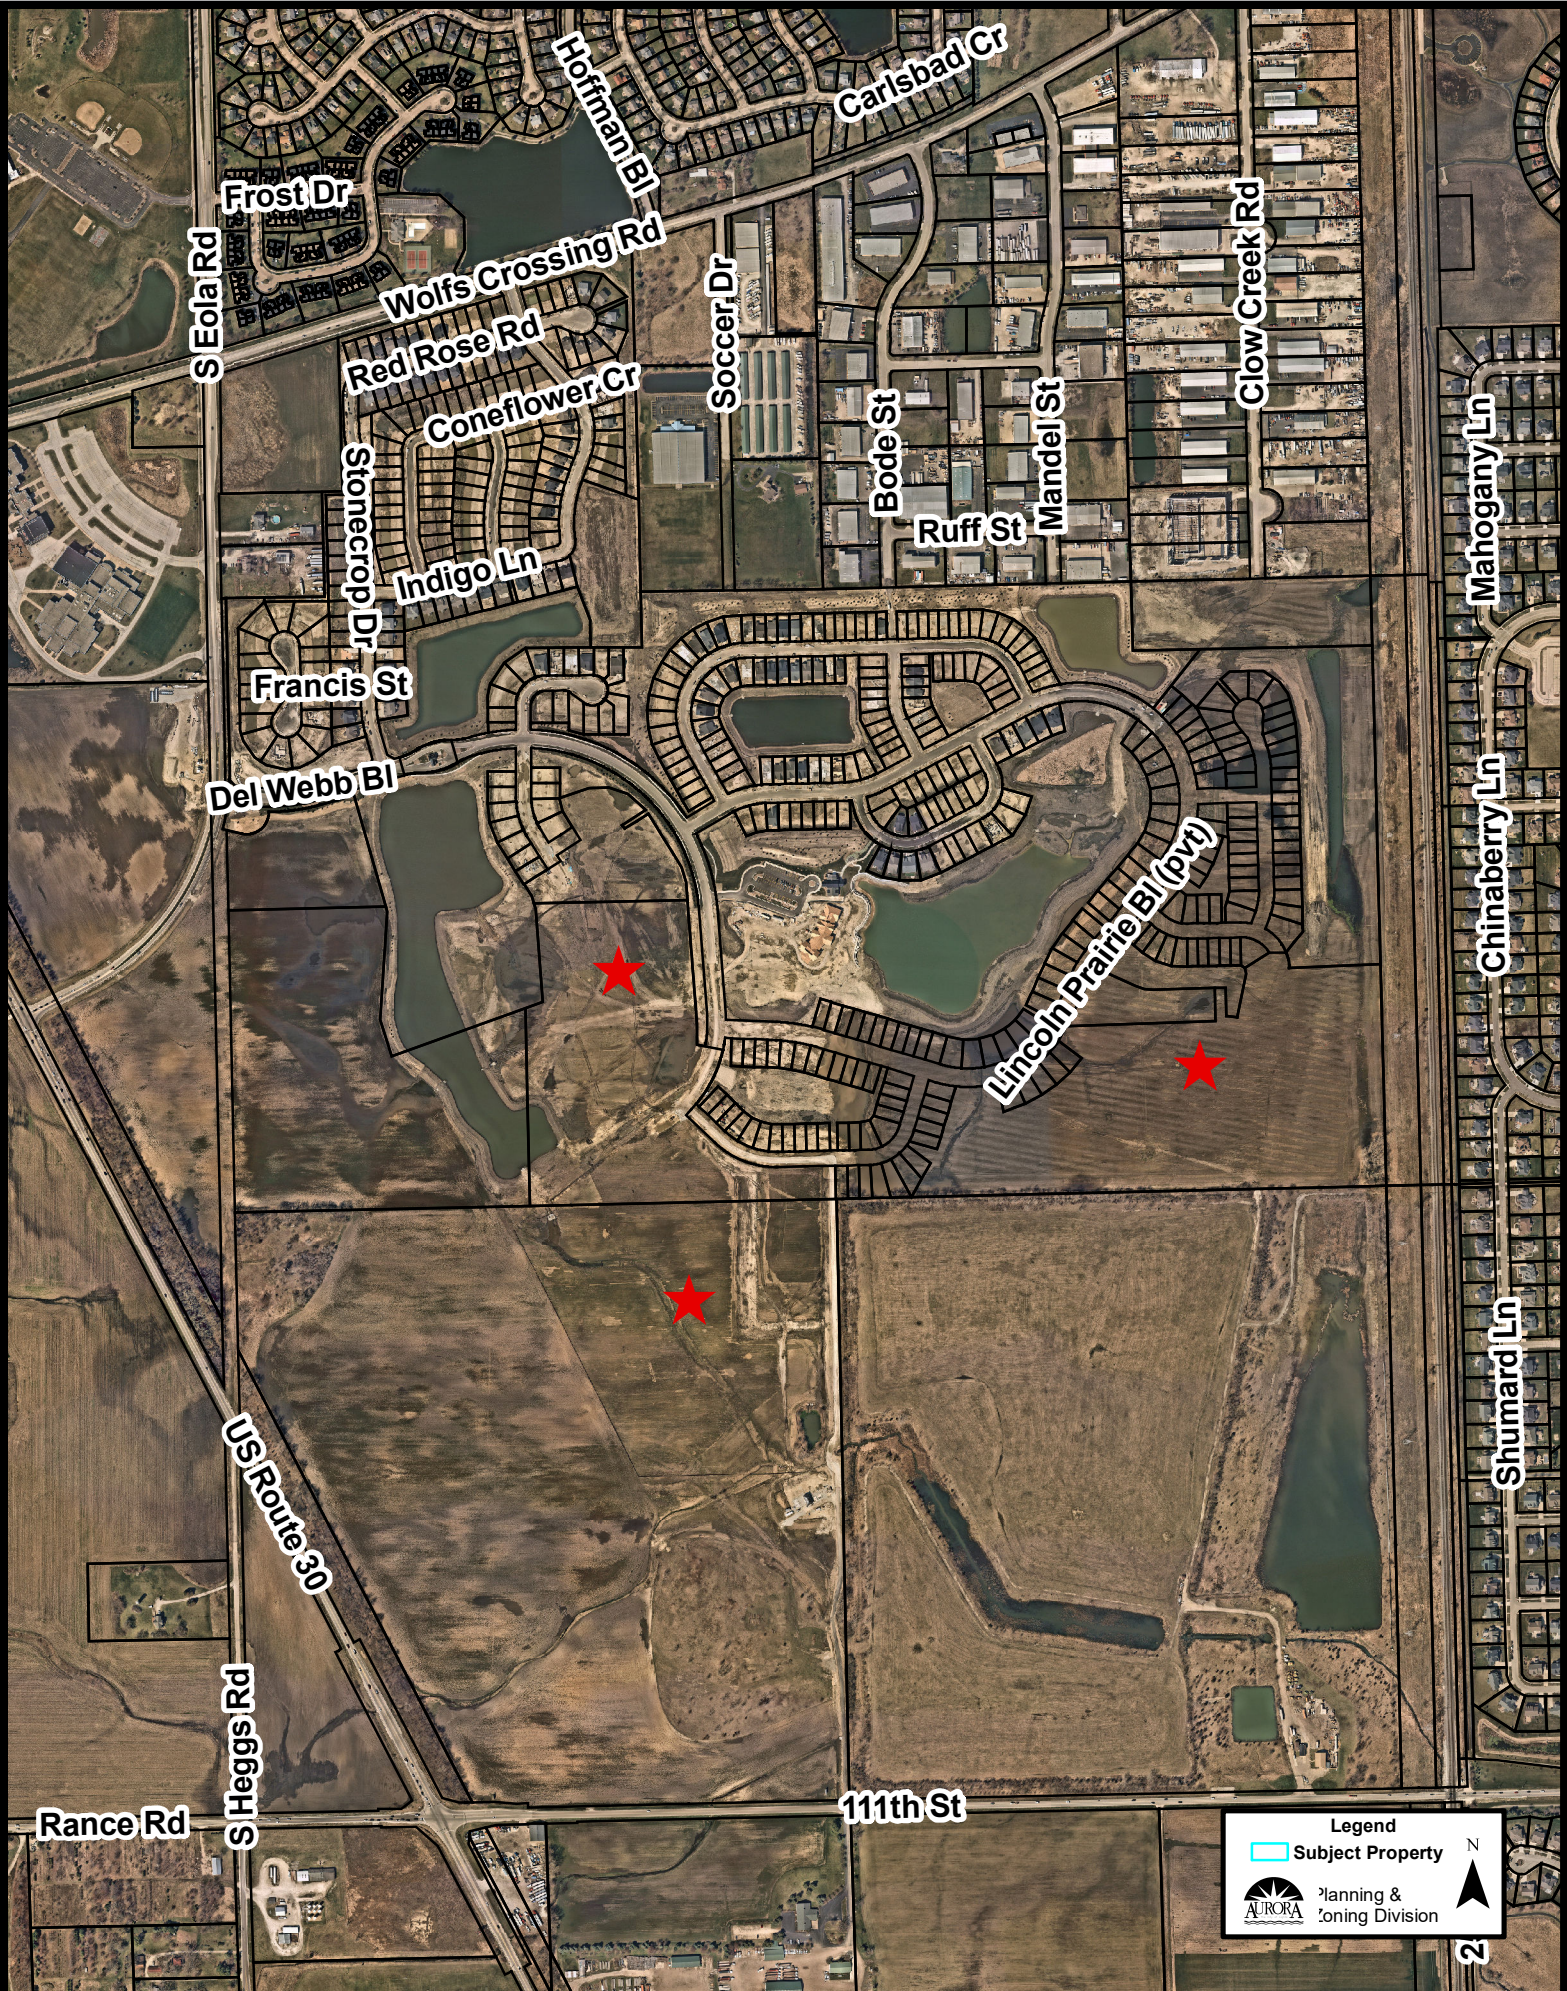

Location Map (1:10,000):

Legend

- Subject Property

Planning & Zoning Division

Zoning Map (1:10,000):

**Legend**

-  Subject Property

 Planning & Zoning Division

Comprehensive Plan (1:10,000):

**Legend**

Comprehensive Plan

- River/Lakes/Ponds/Streams
- Public
- Quasi - Public
- Conservation, Open Space, Recreation, Drainage
- Estates
- Low Density Residential
- Medium Density Residential
- High Density Residential
- Office
- Commercial
- Mixed Uses: Office/Research/Commercial
- Office/Research/Light Industrial
- Mixed Uses: Offices/Research/Commercial/Residential
- Industrial
- Utilities
- Subject Property