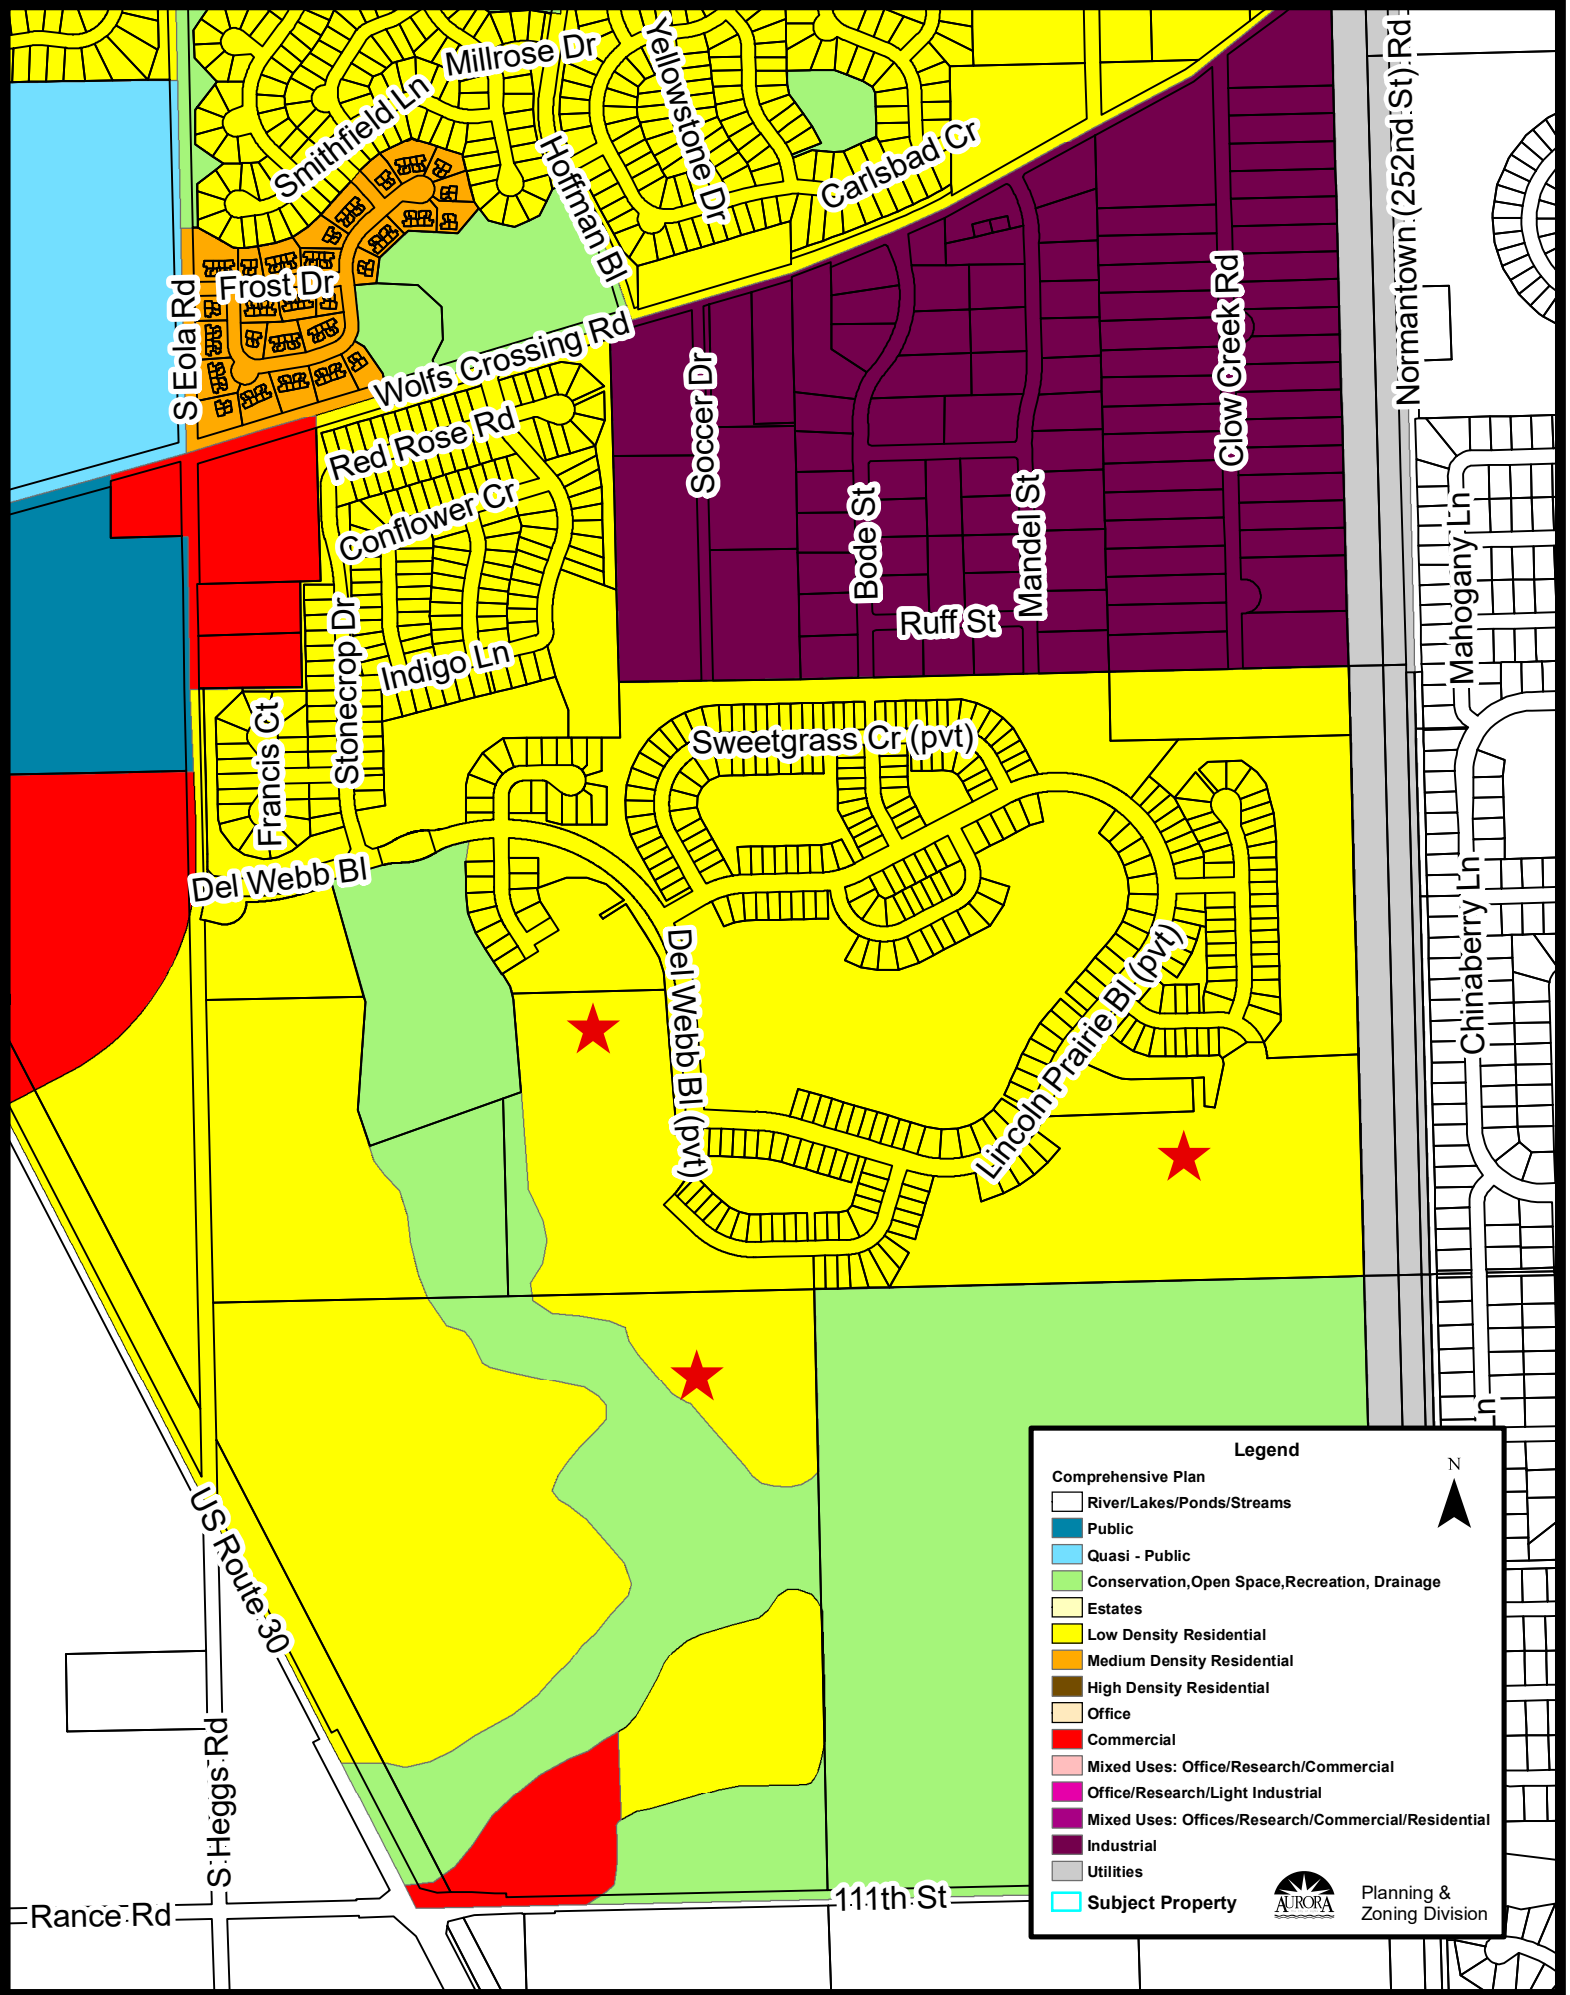

Location Map (1:10,000):

Legend

- Subject Property

Planning & Zoning Division

Zoning Map (1:10,000):

**Legend**

-  Subject Property

 Planning & Zoning Division

Comprehensive Plan (1:10,000):

**Legend**

Comprehensive Plan

- River/Lakes/Ponds/Streams
- Public
- Quasi - Public
- Conservation, Open Space, Recreation, Drainage
- Estates
- Low Density Residential
- Medium Density Residential
- High Density Residential
- Office
- Commercial
- Mixed Uses: Office/Research/Commercial
- Office/Research/Light Industrial
- Mixed Uses: Offices/Research/Commercial/Residential
- Industrial
- Utilities
- Subject Property

N  
▲

Planning & Zoning Division