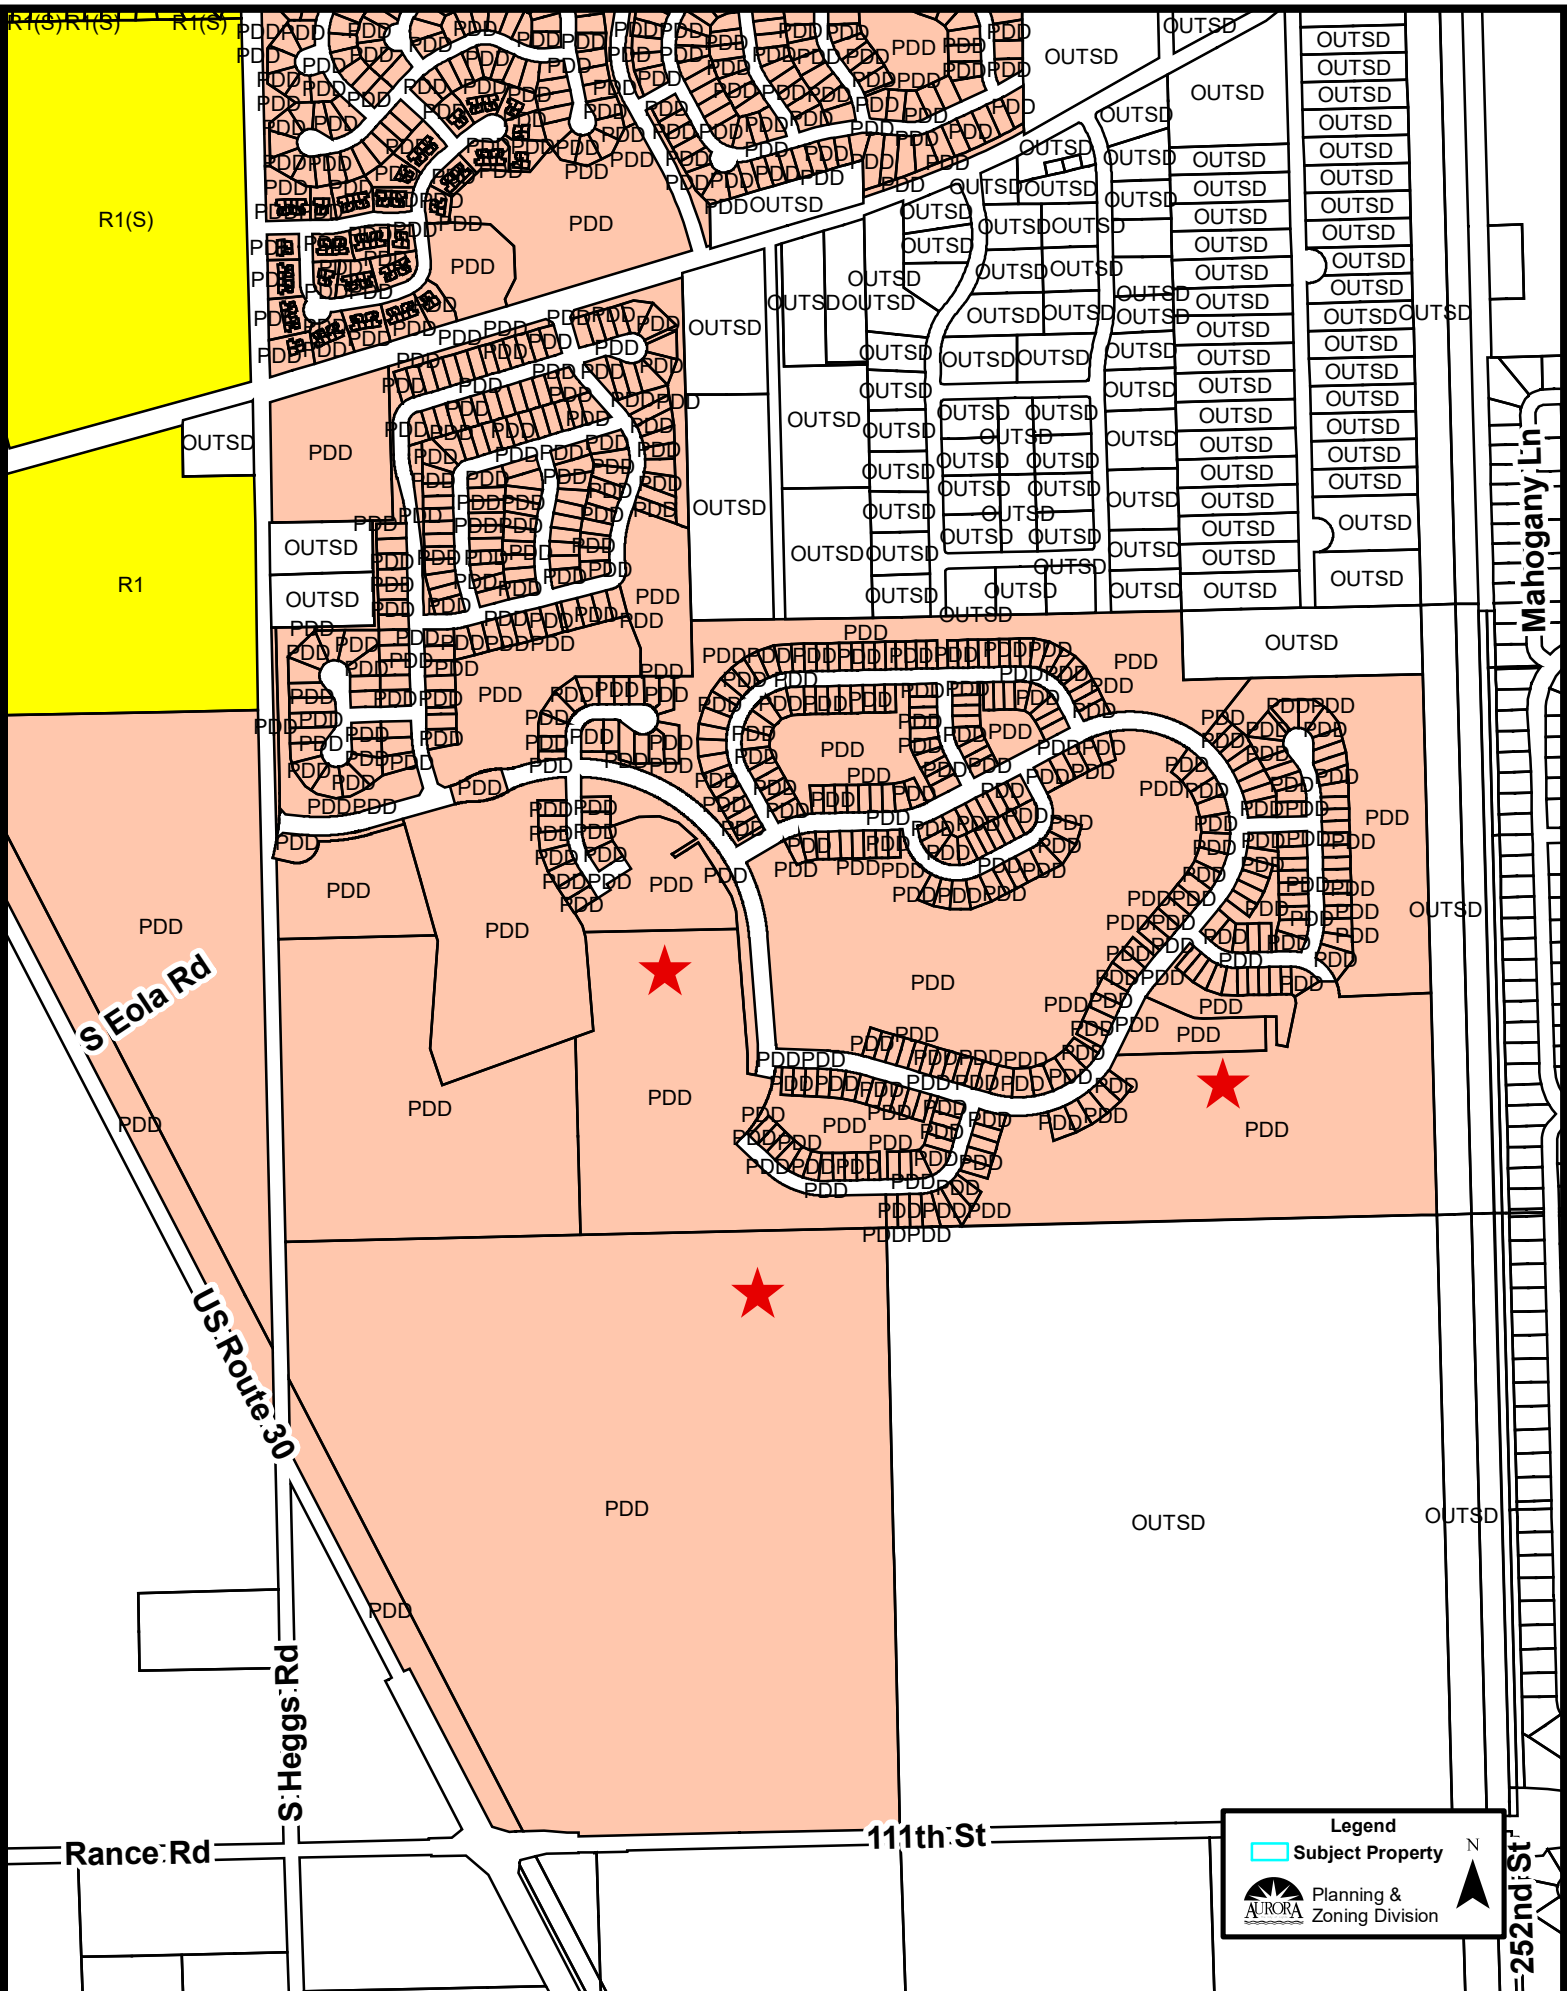

Location Map (1:10,000):

Legend

- Subject Property

Planning & Zoning Division

Zoning Map (1:10,000):

**Legend**

-  Subject Property

 Planning & Zoning Division

Comprehensive Plan (1:10,000):

**Legend**

Comprehensive Plan

- River/Lakes/Ponds/Streams
- Public
- Quasi - Public
- Conservation, Open Space, Recreation, Drainage
- Estates
- Low Density Residential
- Medium Density Residential
- High Density Residential
- Office
- Commercial
- Mixed Uses: Office/Research/Commercial
- Office/Research/Light Industrial
- Mixed Uses: Offices/Research/Commercial/Residential
- Industrial
- Utilities
- Subject Property