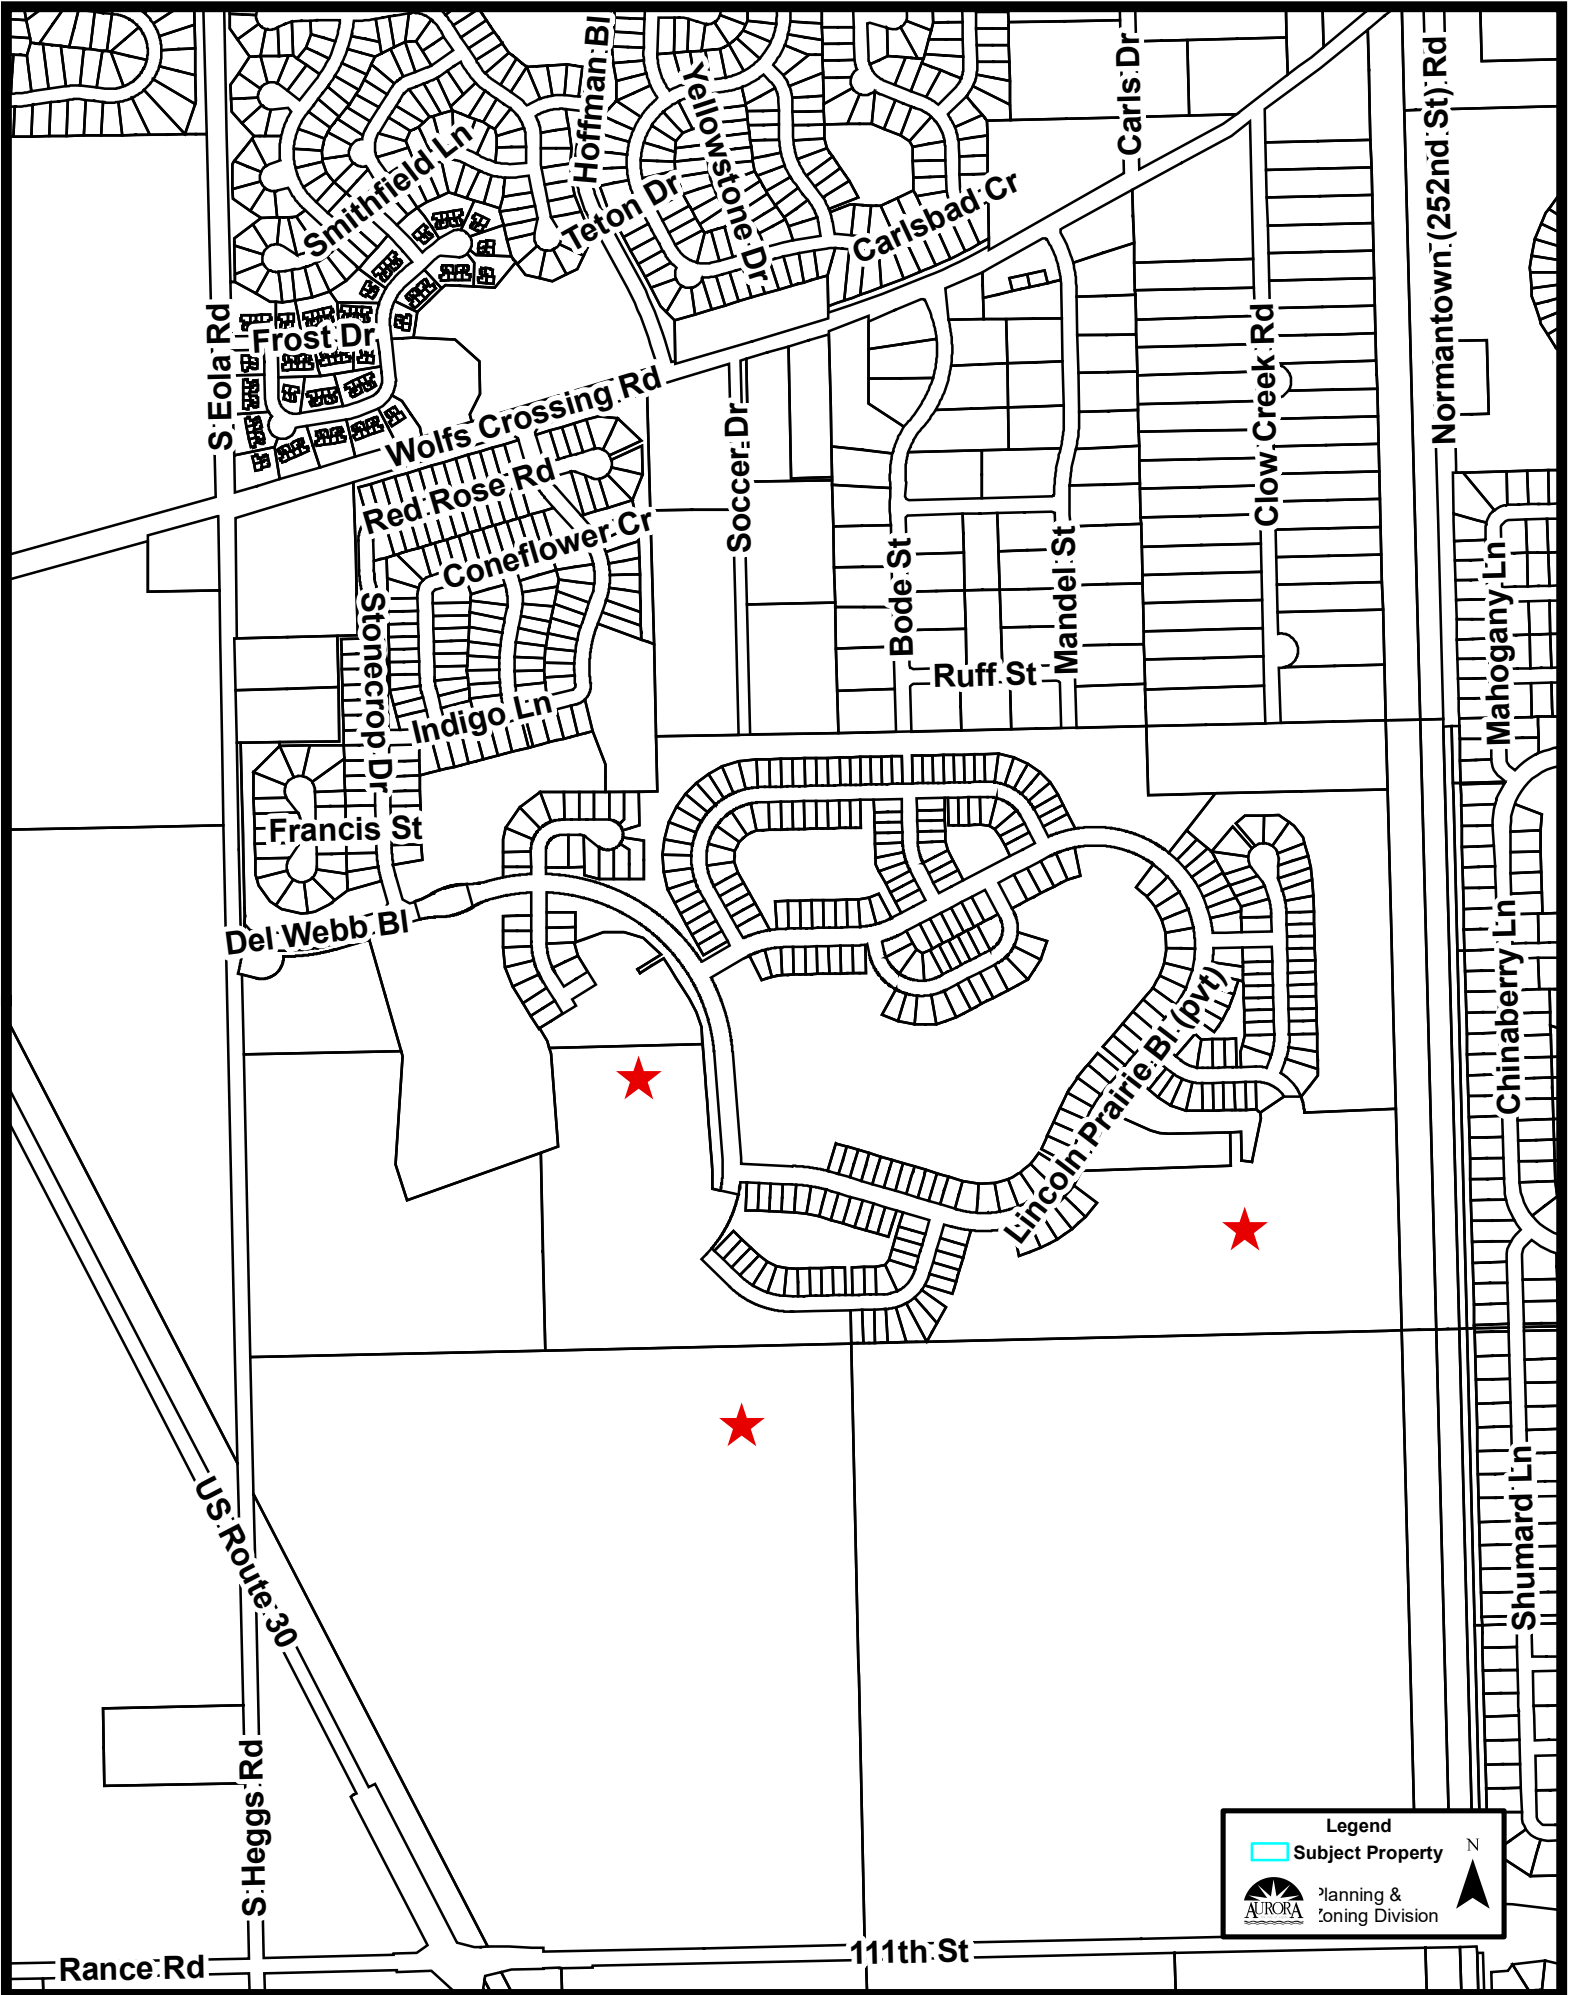

Location Map (1:10,000):

Legend

- Subject Property

Planning & Zoning Division

Zoning Map (1:10,000):

**Legend**

-  Subject Property

 Planning & Zoning Division

Comprehensive Plan (1:10,000):

**Legend**

Comprehensive Plan

- River/Lakes/Ponds/Streams
- Public
- Quasi - Public
- Conservation, Open Space, Recreation, Drainage
- Estates
- Low Density Residential
- Medium Density Residential
- High Density Residential
- Office
- Commercial
- Mixed Uses: Office/Research/Commercial
- Office/Research/Light Industrial
- Mixed Uses: Offices/Research/Commercial/Residential
- Industrial
- Utilities
- Subject Property

N  
▲

Planning & Zoning Division