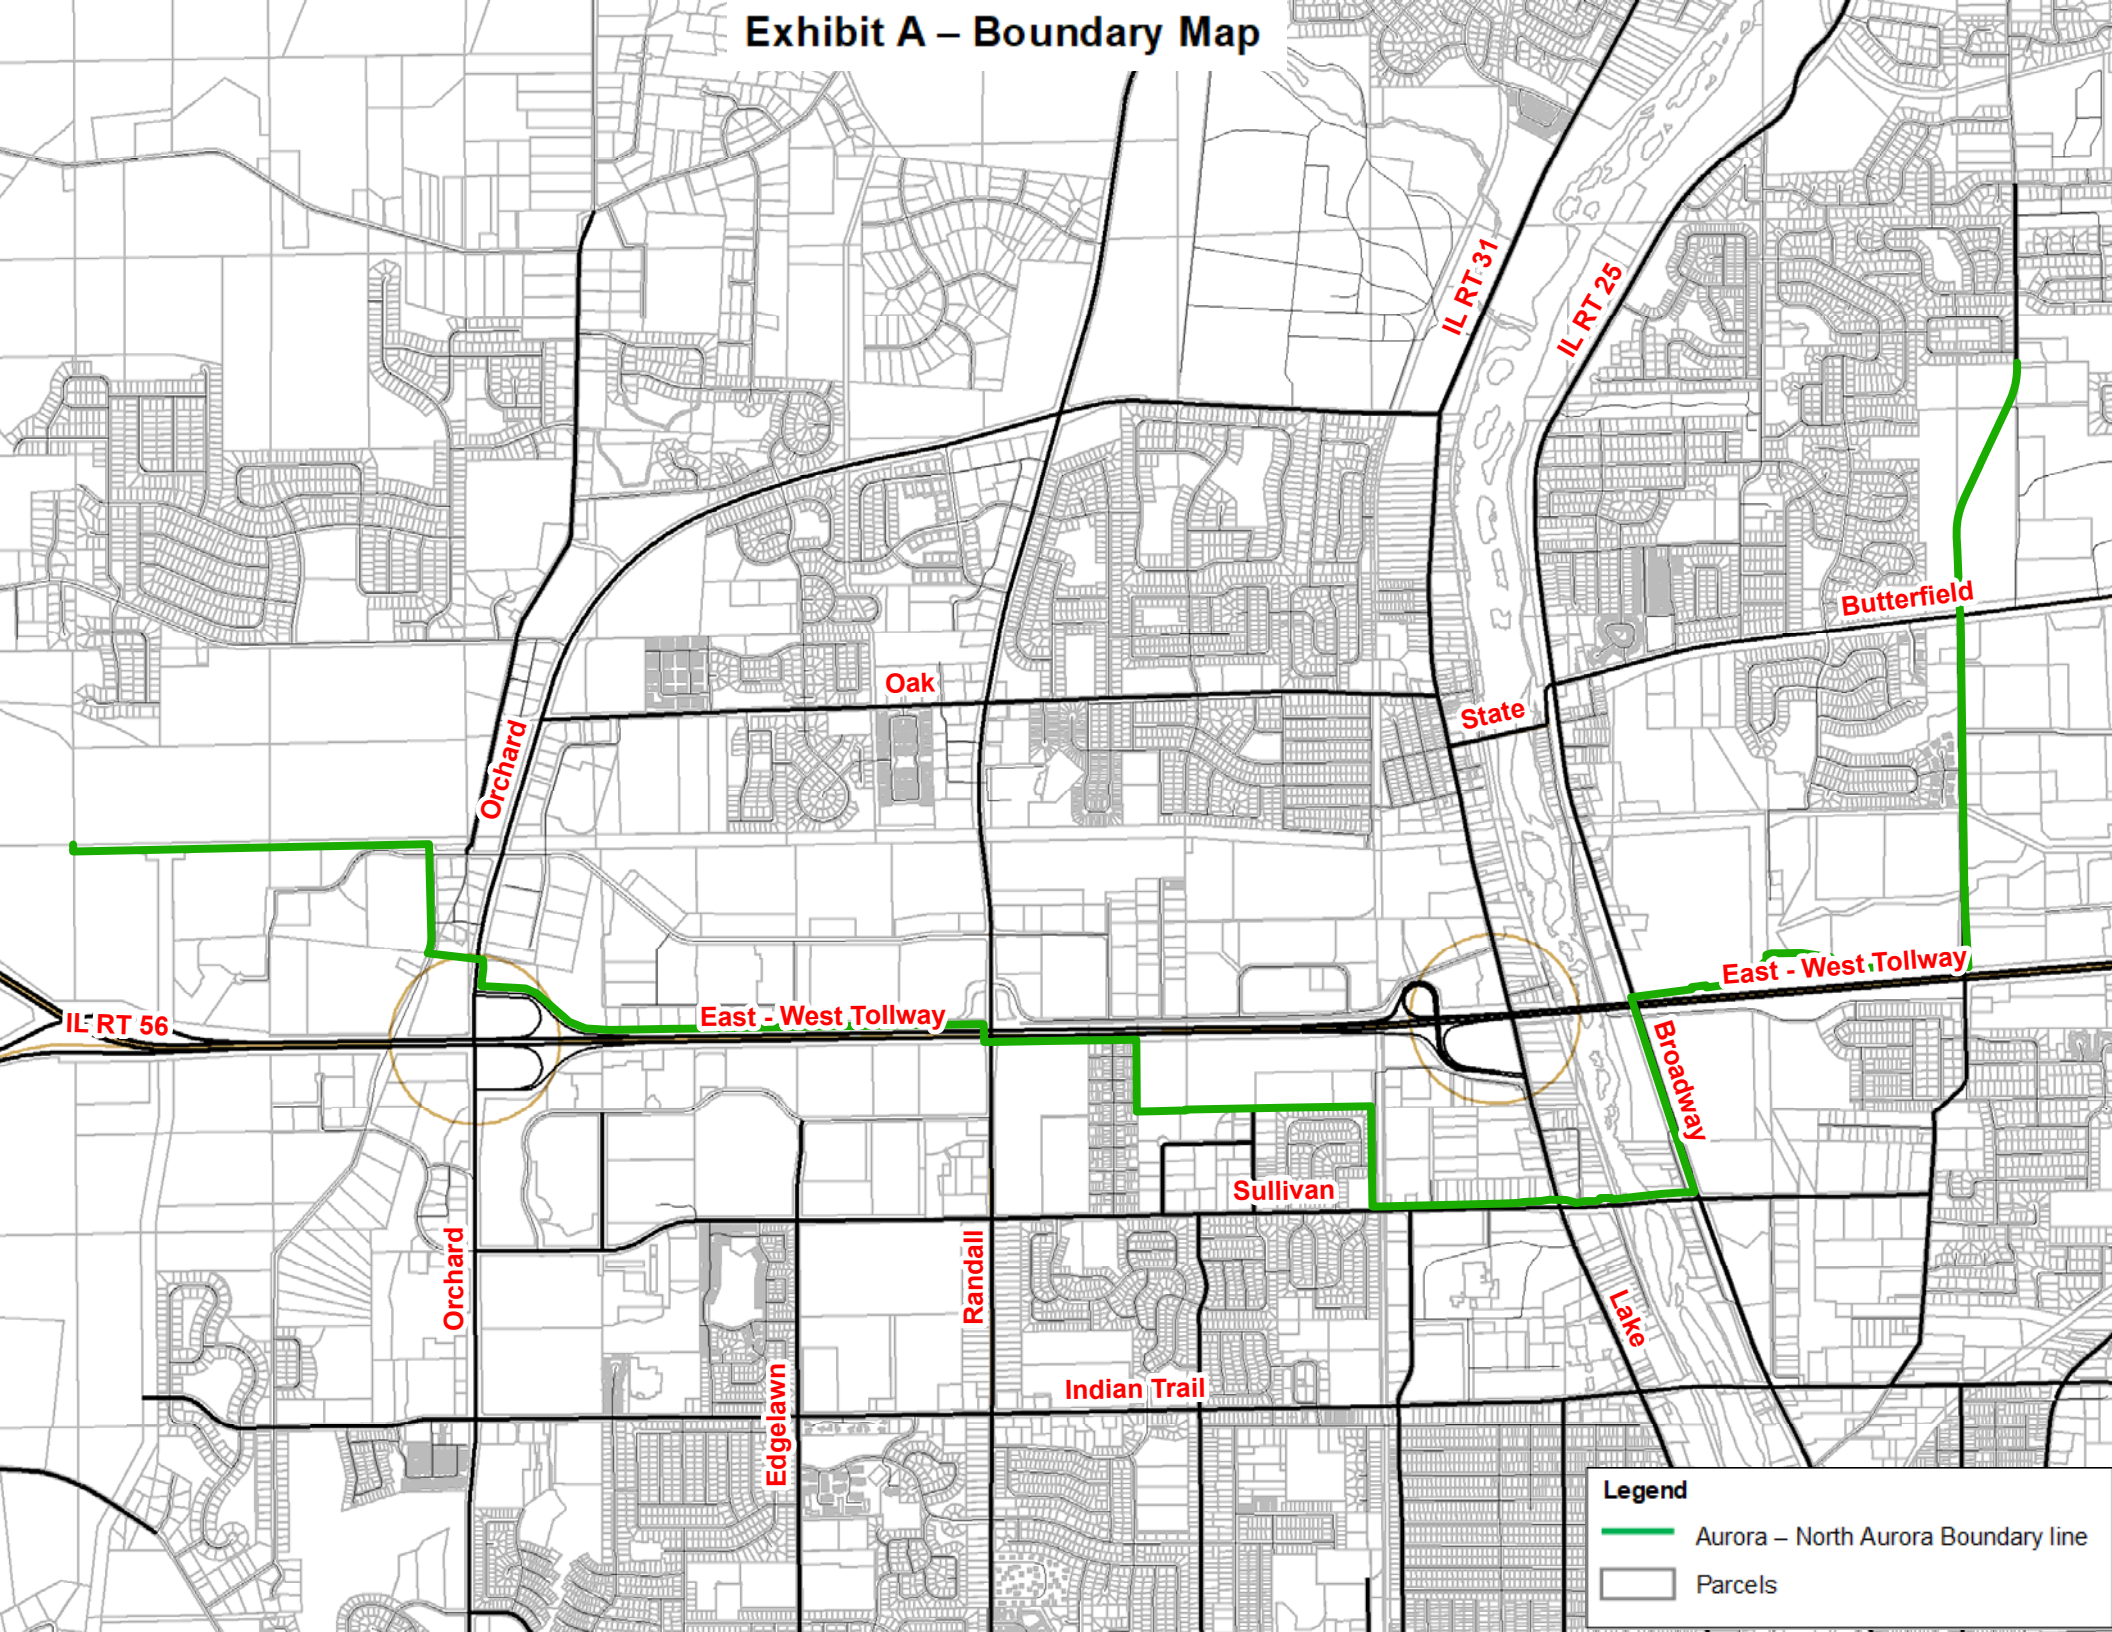

Exhibit A – Boundary Map

Legend

- Aurora – North Aurora Boundary line
- Parcels

IL RT 56

Orchard

Orchard

East - West Tollway

Oak

Randall

Indian Trail

Sullivan

IL RT 31

State

IL RT 25

Lake

Broadway

East - West Tollway

Butterfield