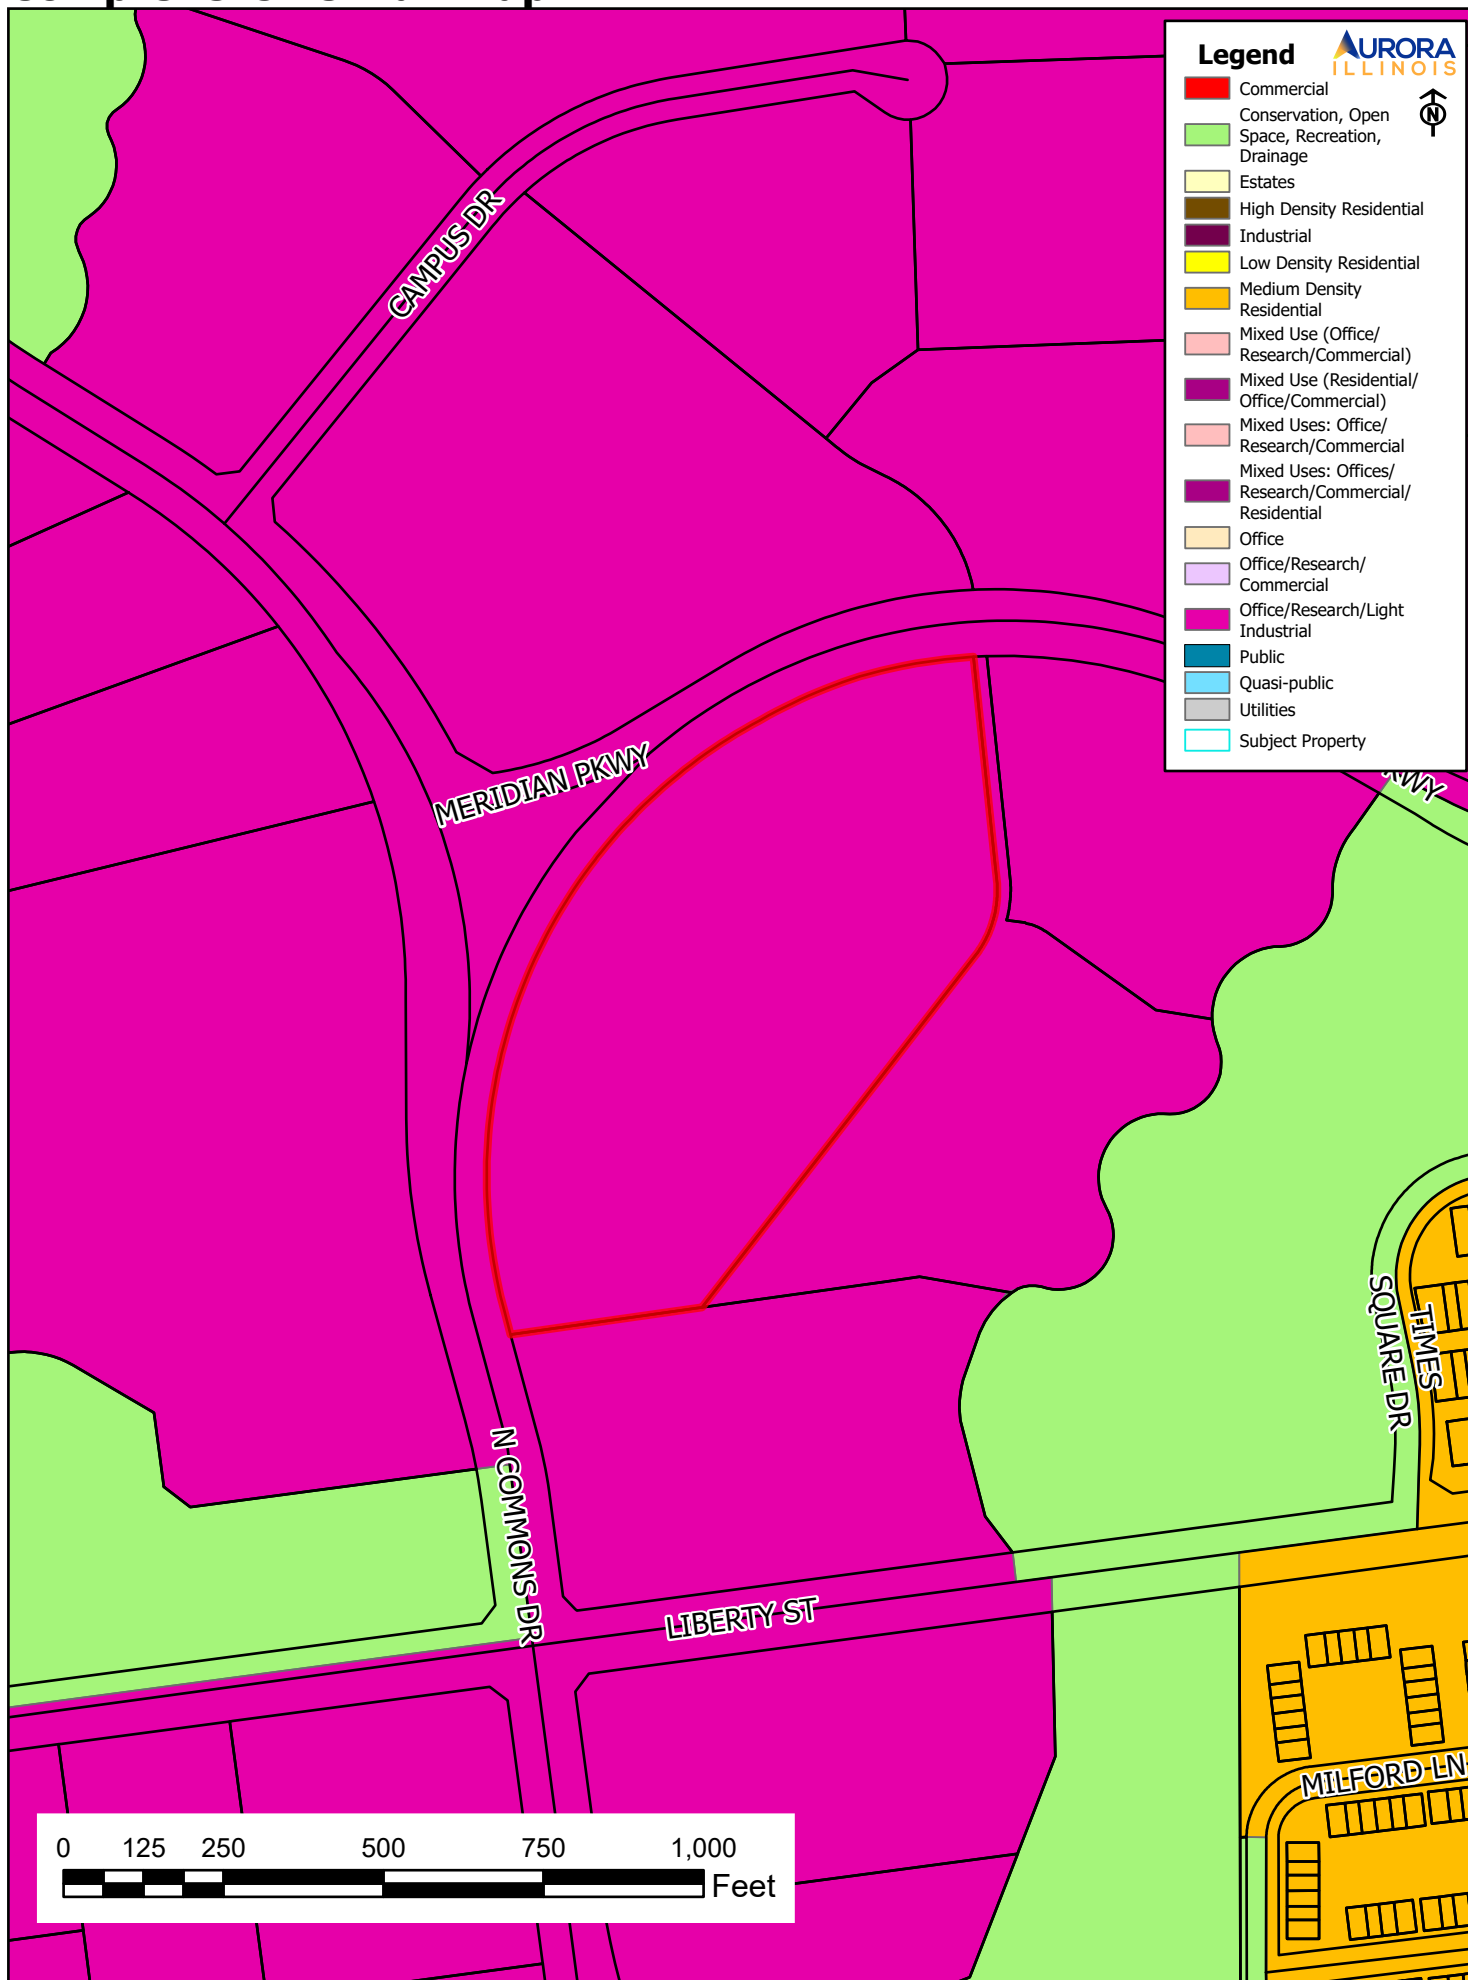

Aerial Map

Legend

 Subject Property

AURORA Planning &
ILLINOIS Zoning Division

Zoning Map

Legend

- Subject Property

AURORA Planning & Zoning Division
ILLINOIS

Comprehensive Plan Map

Parcel Map

0 70 140 280 420 560 Feet

Legend

 Subject Property

AURORA Planning &
ILLINOIS Zoning Division