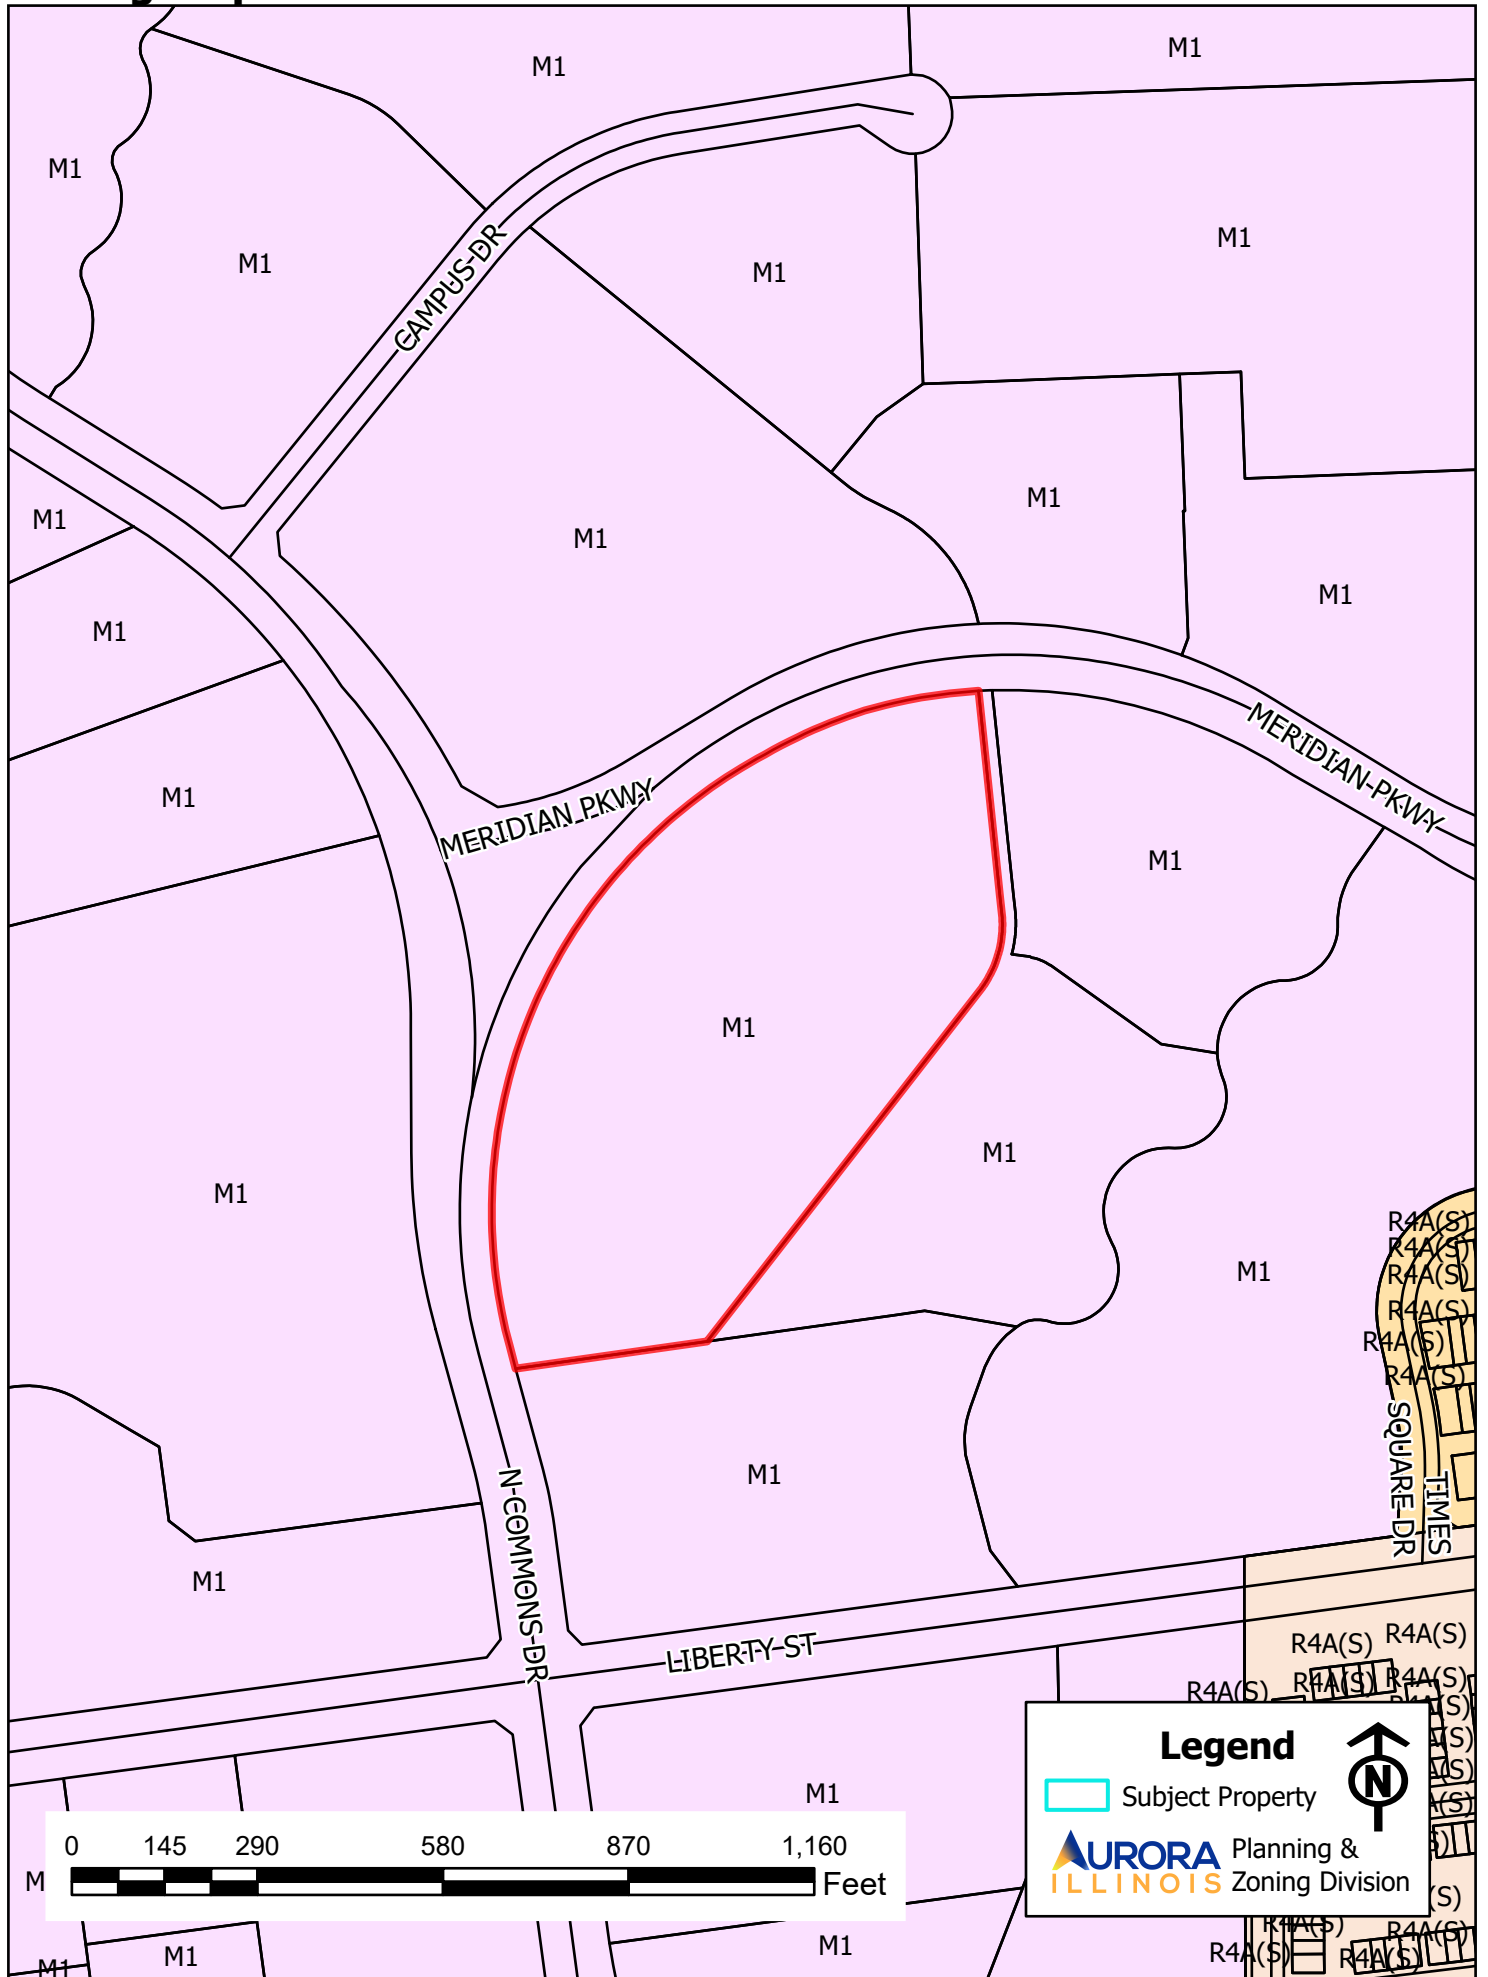

Aerial Map

Legend

 Subject Property

AURORA Planning &
ILLINOIS Zoning Division

Zoning Map

Legend

- Subject Property

AURORA Planning & Zoning Division
ILLINOIS

Comprehensive Plan Map

Parcel Map

0 70 140 280 420 560 Feet

Legend

 Subject Property

AURORA Planning &
ILLINOIS Zoning Division