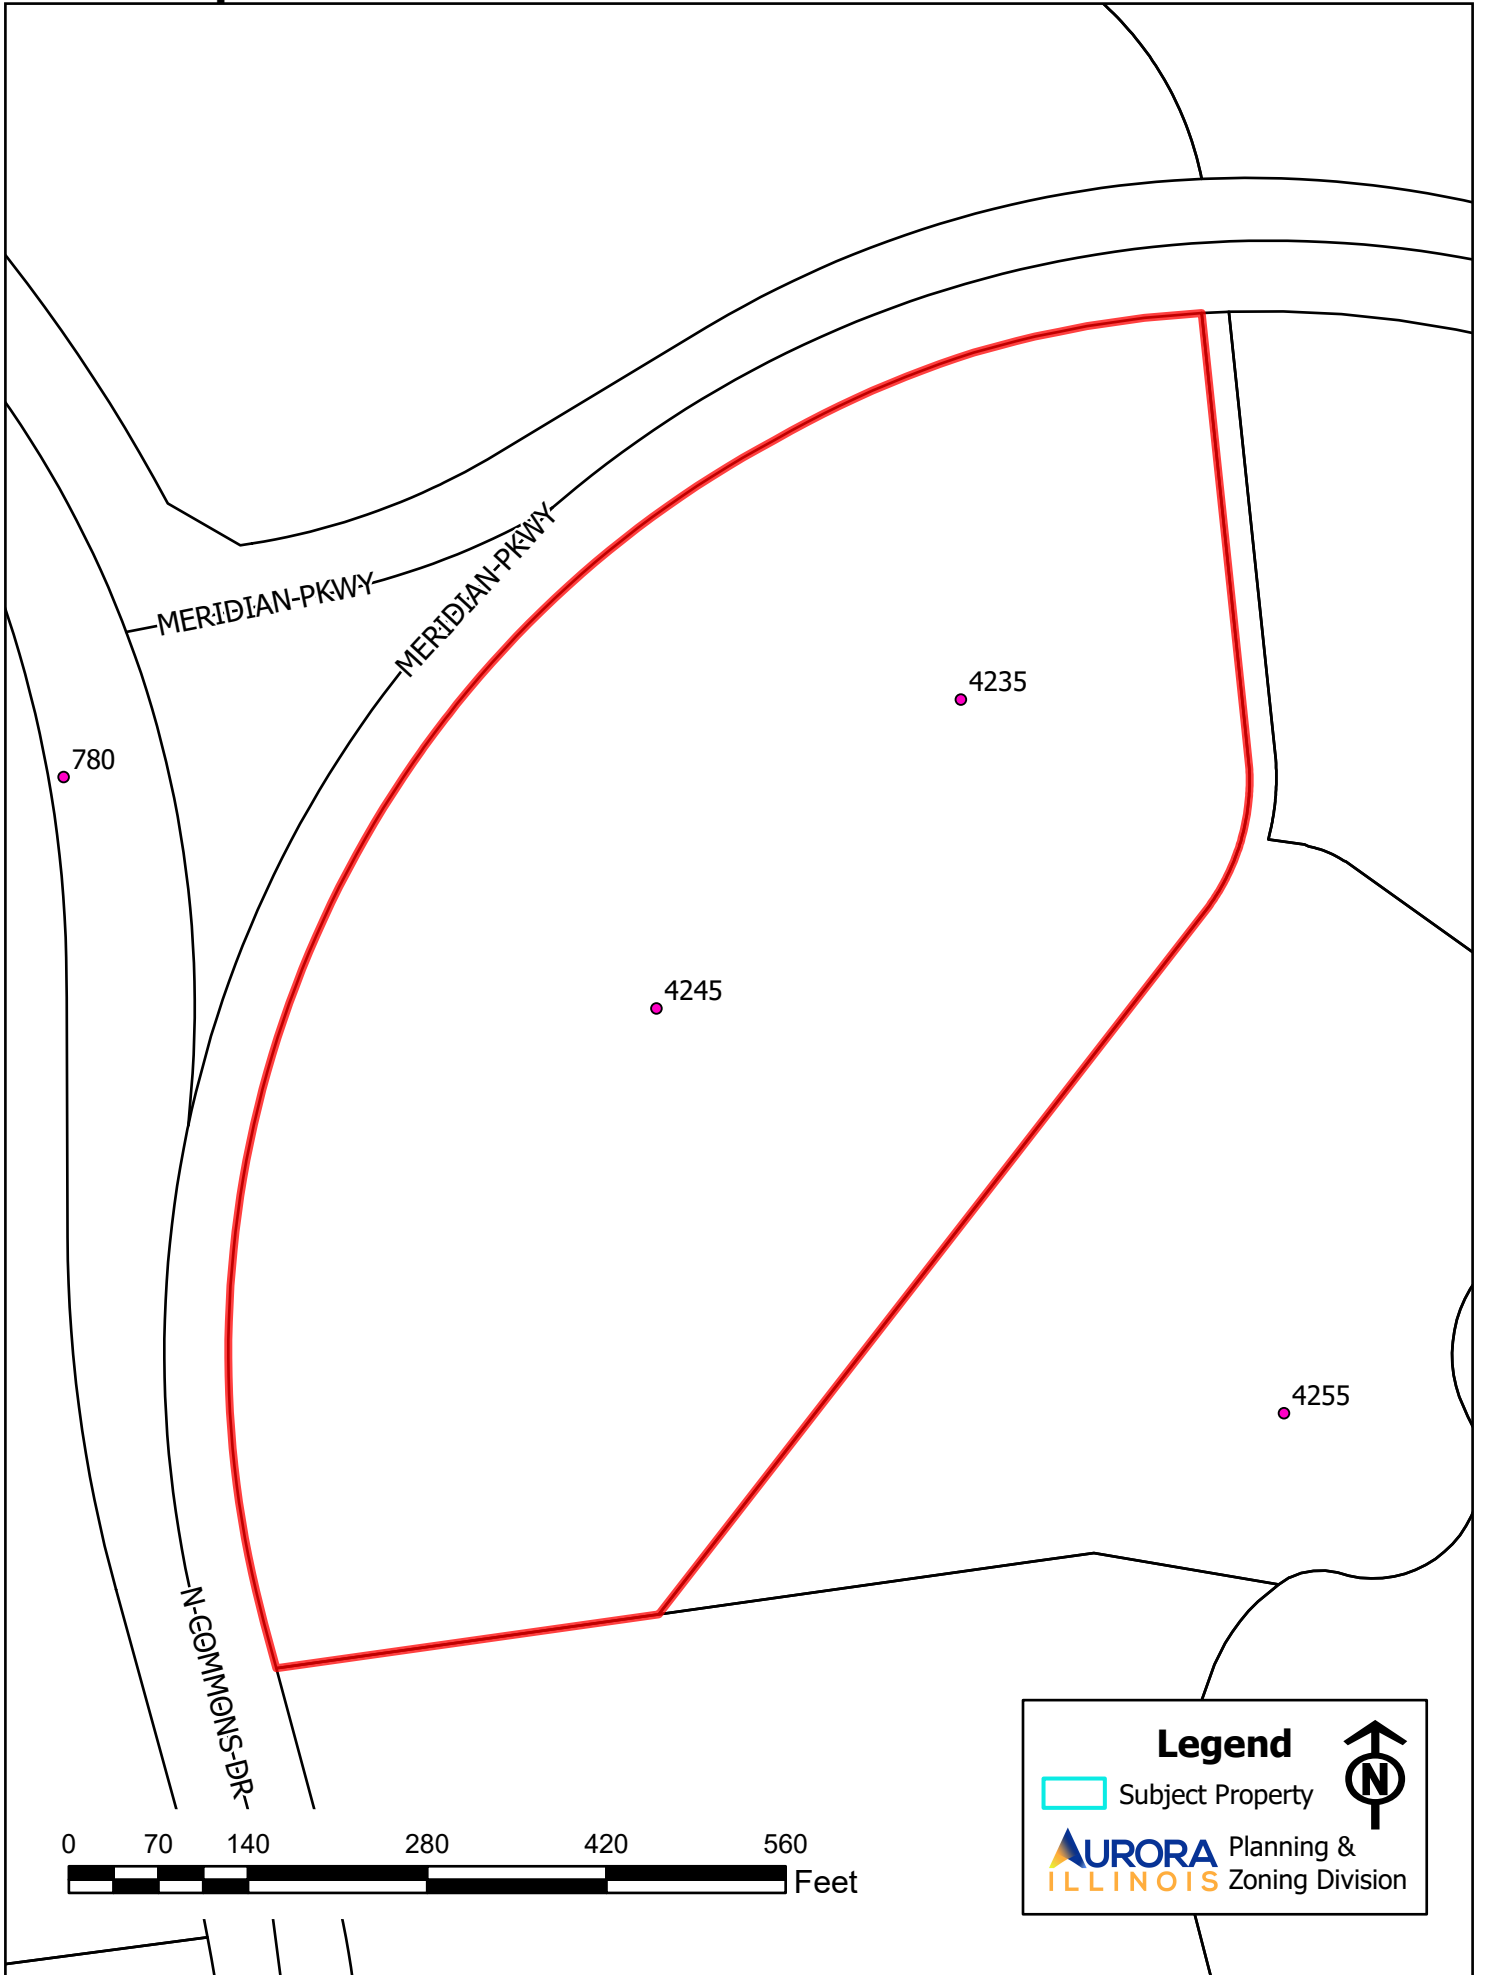

Aerial Map

Legend

 Subject Property

AURORA Planning &
ILLINOIS Zoning Division

Zoning Map

Legend

- Subject Property

AURORA Planning & Zoning Division
ILLINOIS

Comprehensive Plan Map

Parcel Map

0 70 140 280 420 560 Feet

Legend

 Subject Property

AURORA Planning &
ILLINOIS Zoning Division