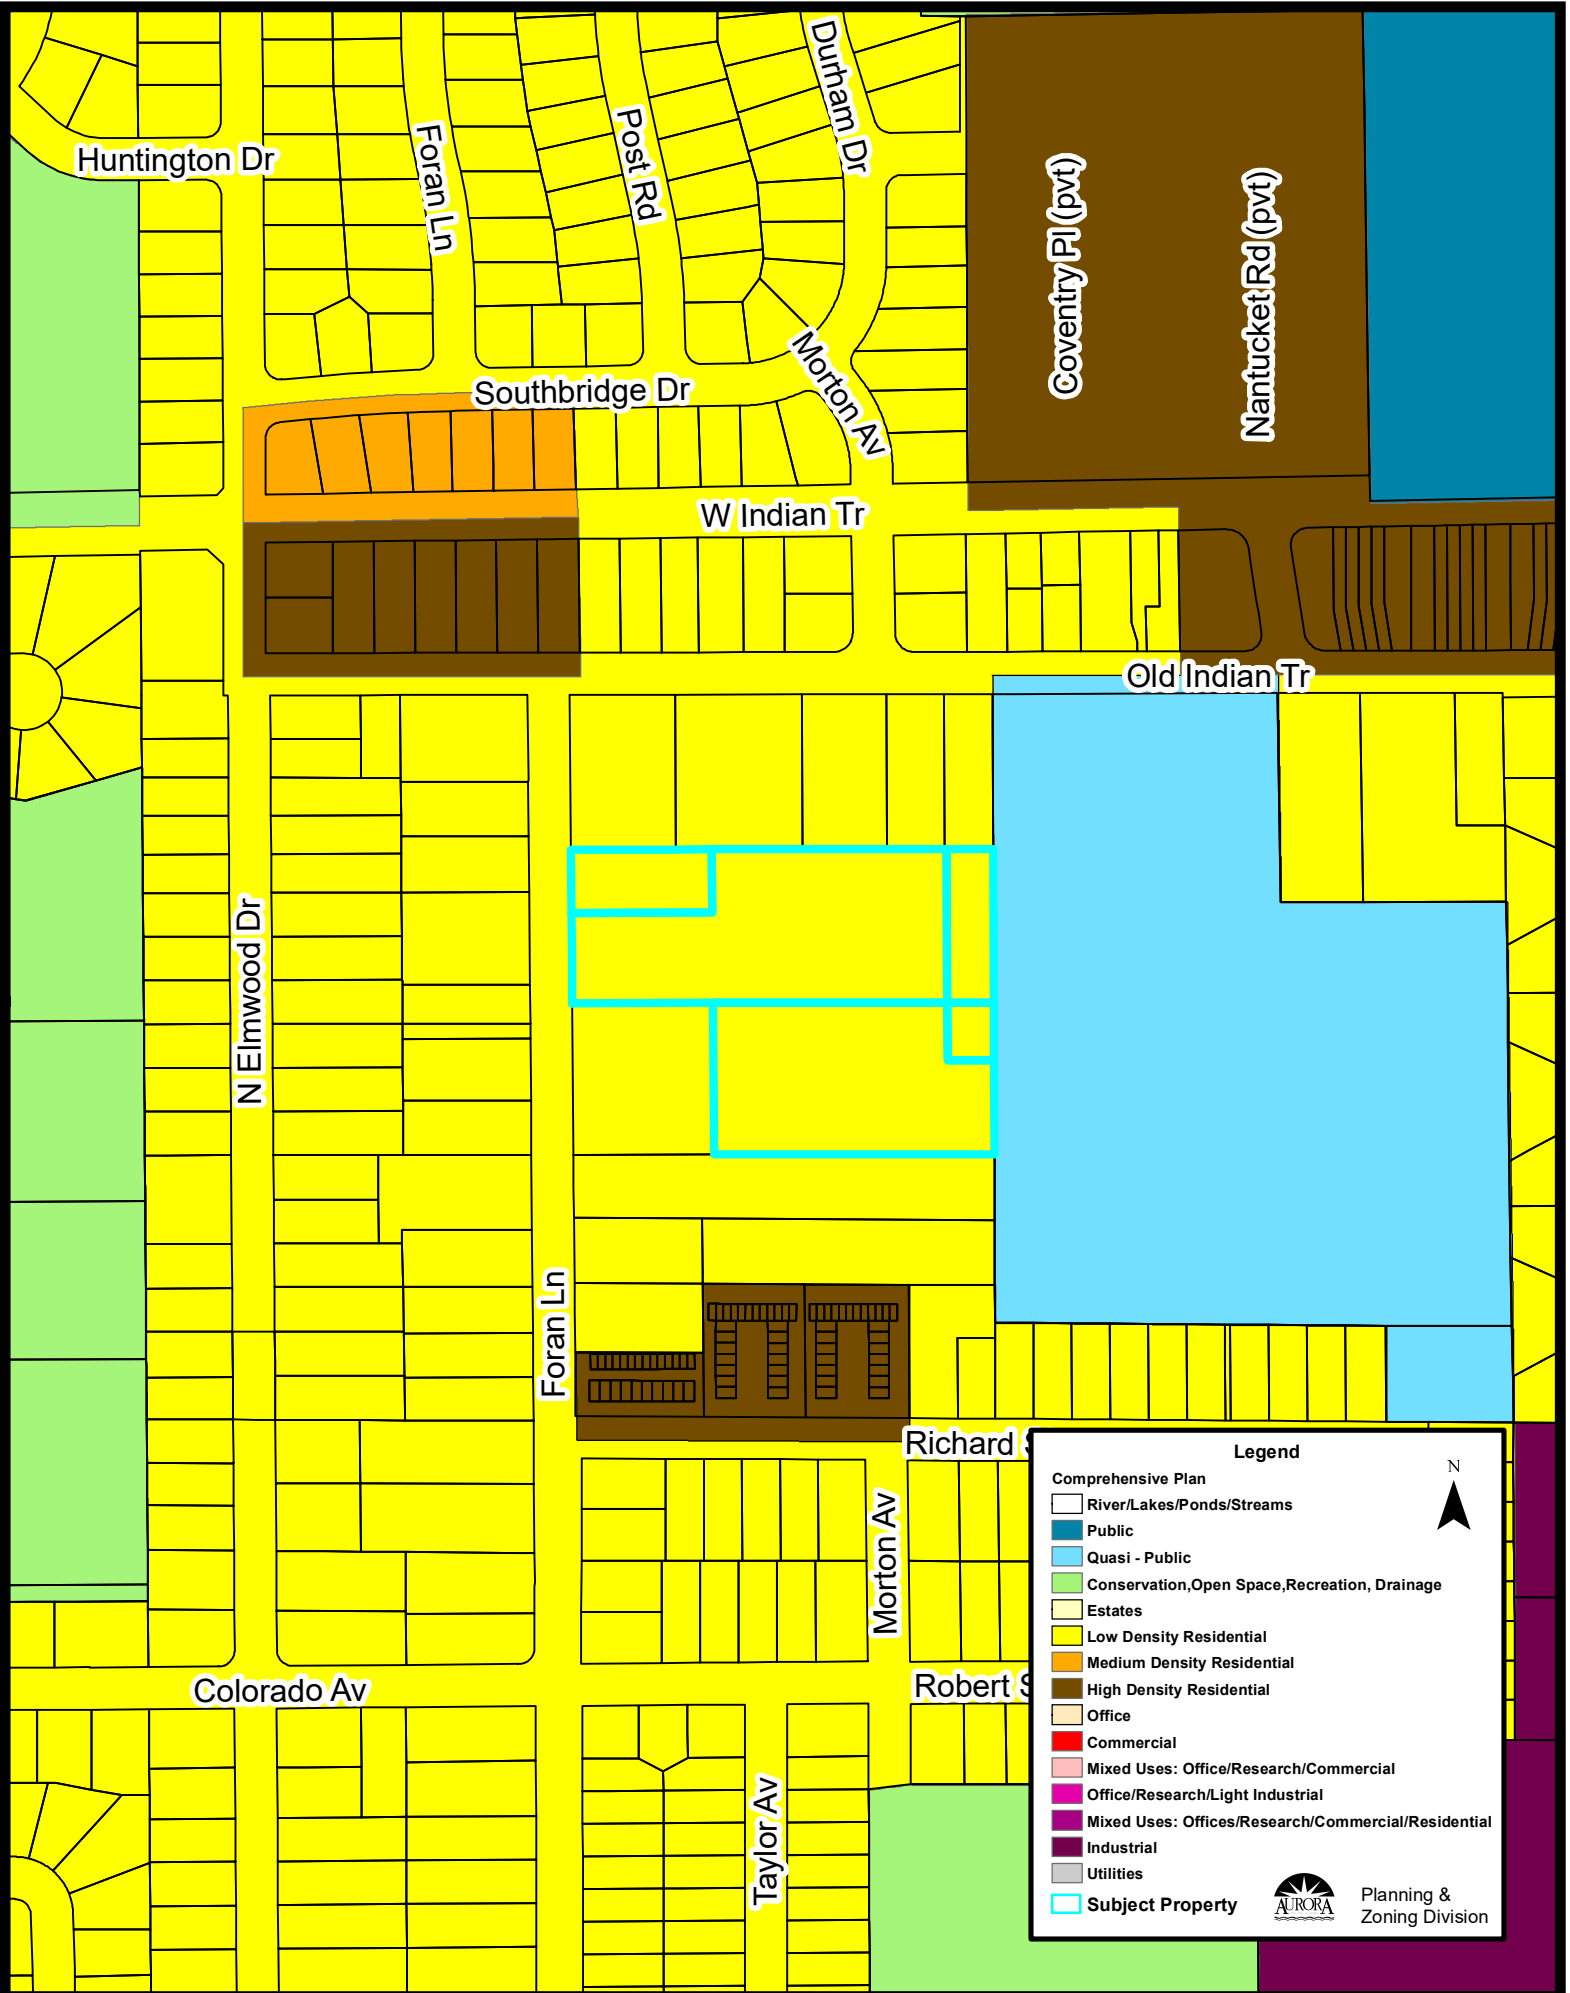

Aerial Map (1:1,000):

Legend

- Subject Property

Planning & Zoning Division

AURORA

Comprehensive Plan (1:5,000):

Legend

Comprehensive Plan

- River/Lakes/Ponds/Streams
- Public
- Quasi - Public
- Conservation, Open Space, Recreation, Drainage
- Estates
- Low Density Residential
- Medium Density Residential
- High Density Residential
- Office
- Commercial
- Mixed Uses: Office/Research/Commercial
- Office/Research/Light Industrial
- Mixed Uses: Offices/Research/Commercial/Residential
- Industrial
- Utilities
- Subject Property

N
 Planning & Zoning Division

Aerial Map (1:1,000):

W Indian Tr

Morton Av

Old Indian Tr

Foran Ln

Richard St

Legend
Subject Property
Planning & Zoning Division
AURORA
N