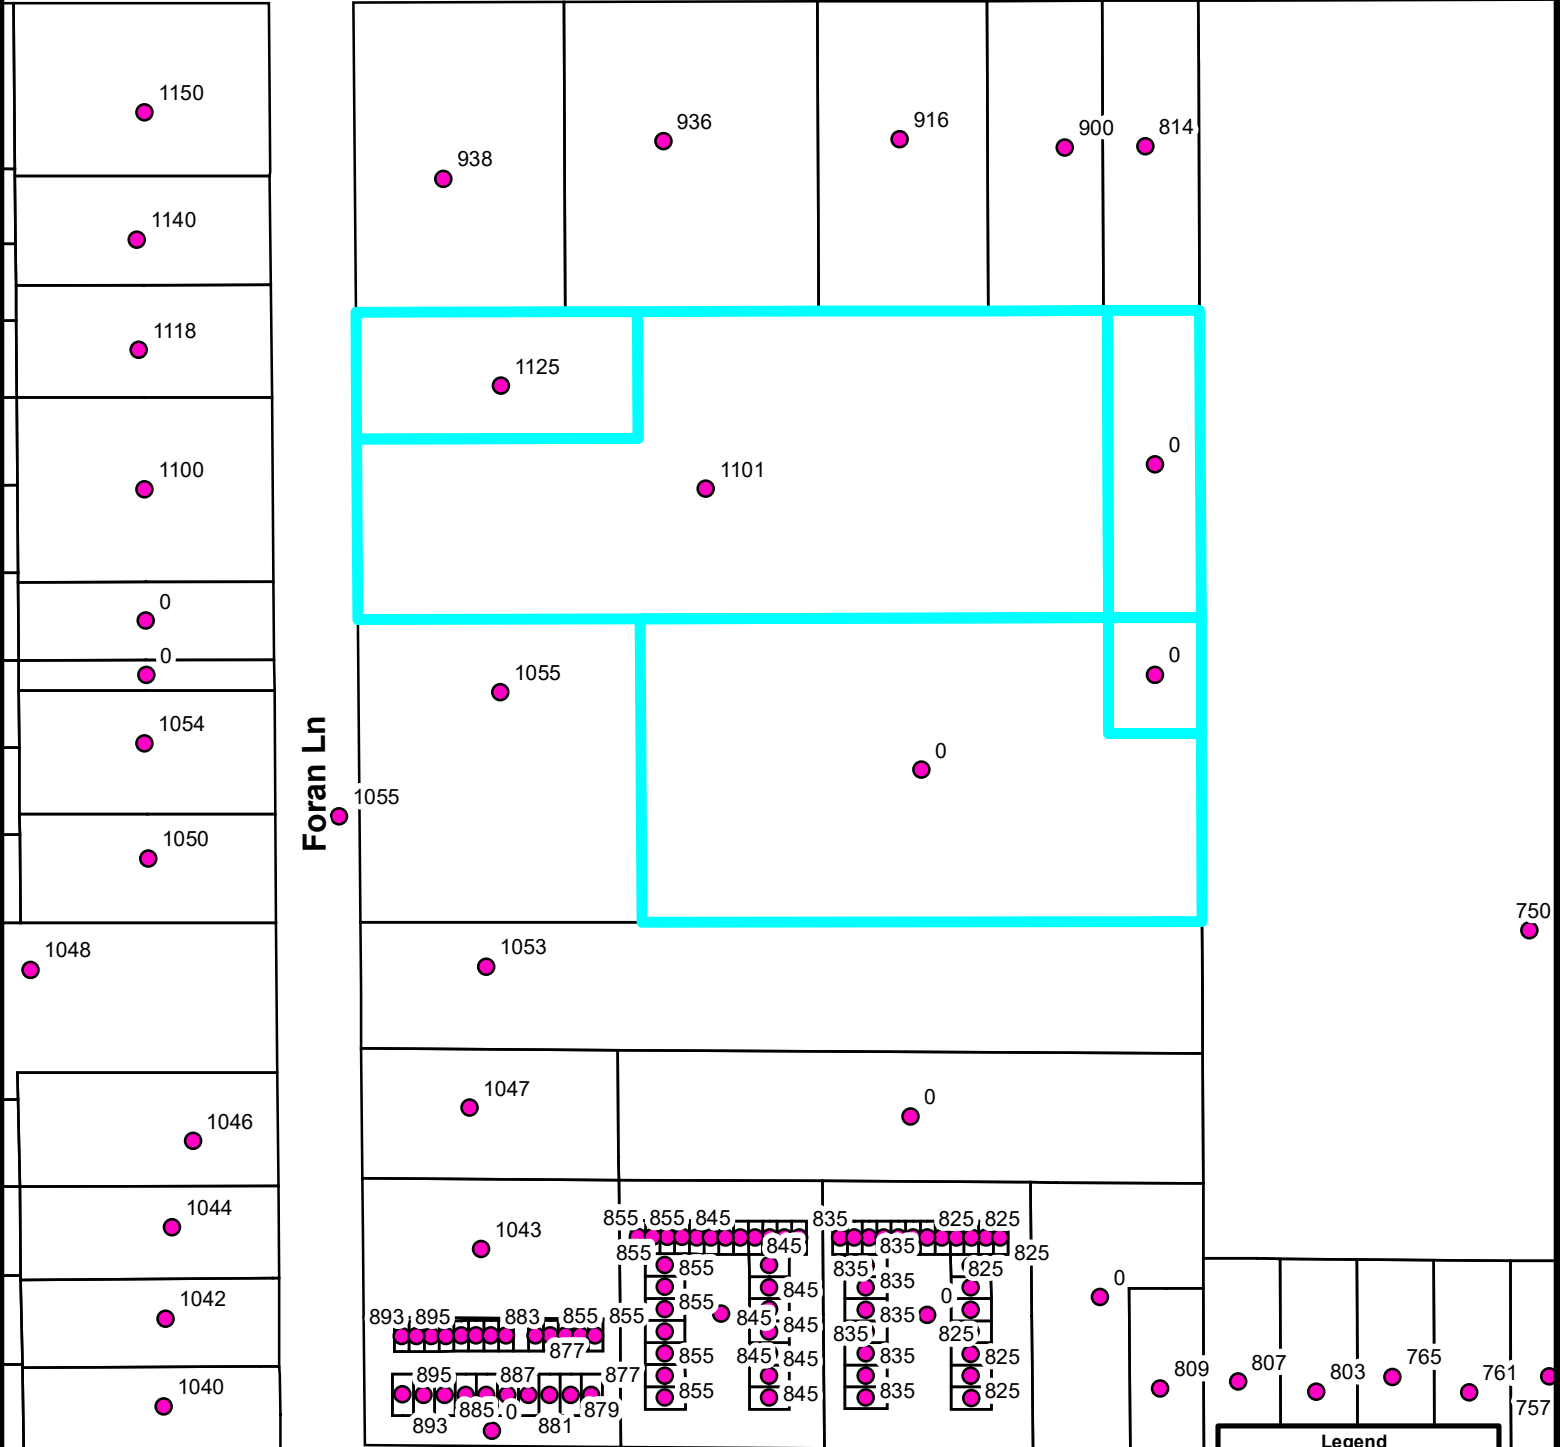

Aerial Map (1:1,000):

Legend

- Subject Property

Planning & Zoning Division

AURORA

Comprehensive Plan (1:5,000):

Legend

Comprehensive Plan

- River/Lakes/Ponds/Streams
- Public
- Quasi - Public
- Conservation, Open Space, Recreation, Drainage
- Estates
- Low Density Residential
- Medium Density Residential
- High Density Residential
- Office
- Commercial
- Mixed Uses: Office/Research/Commercial
- Office/Research/Light Industrial
- Mixed Uses: Offices/Research/Commercial/Residential
- Industrial
- Utilities
- Subject Property

N
 Planning & Zoning Division

Aerial Map (1:1,000):

W Indian Tr

Morton Av

Old Indian Tr

Foran Ln

Richard St

Legend
Subject Property
Planning & Zoning Division
AURORA
N