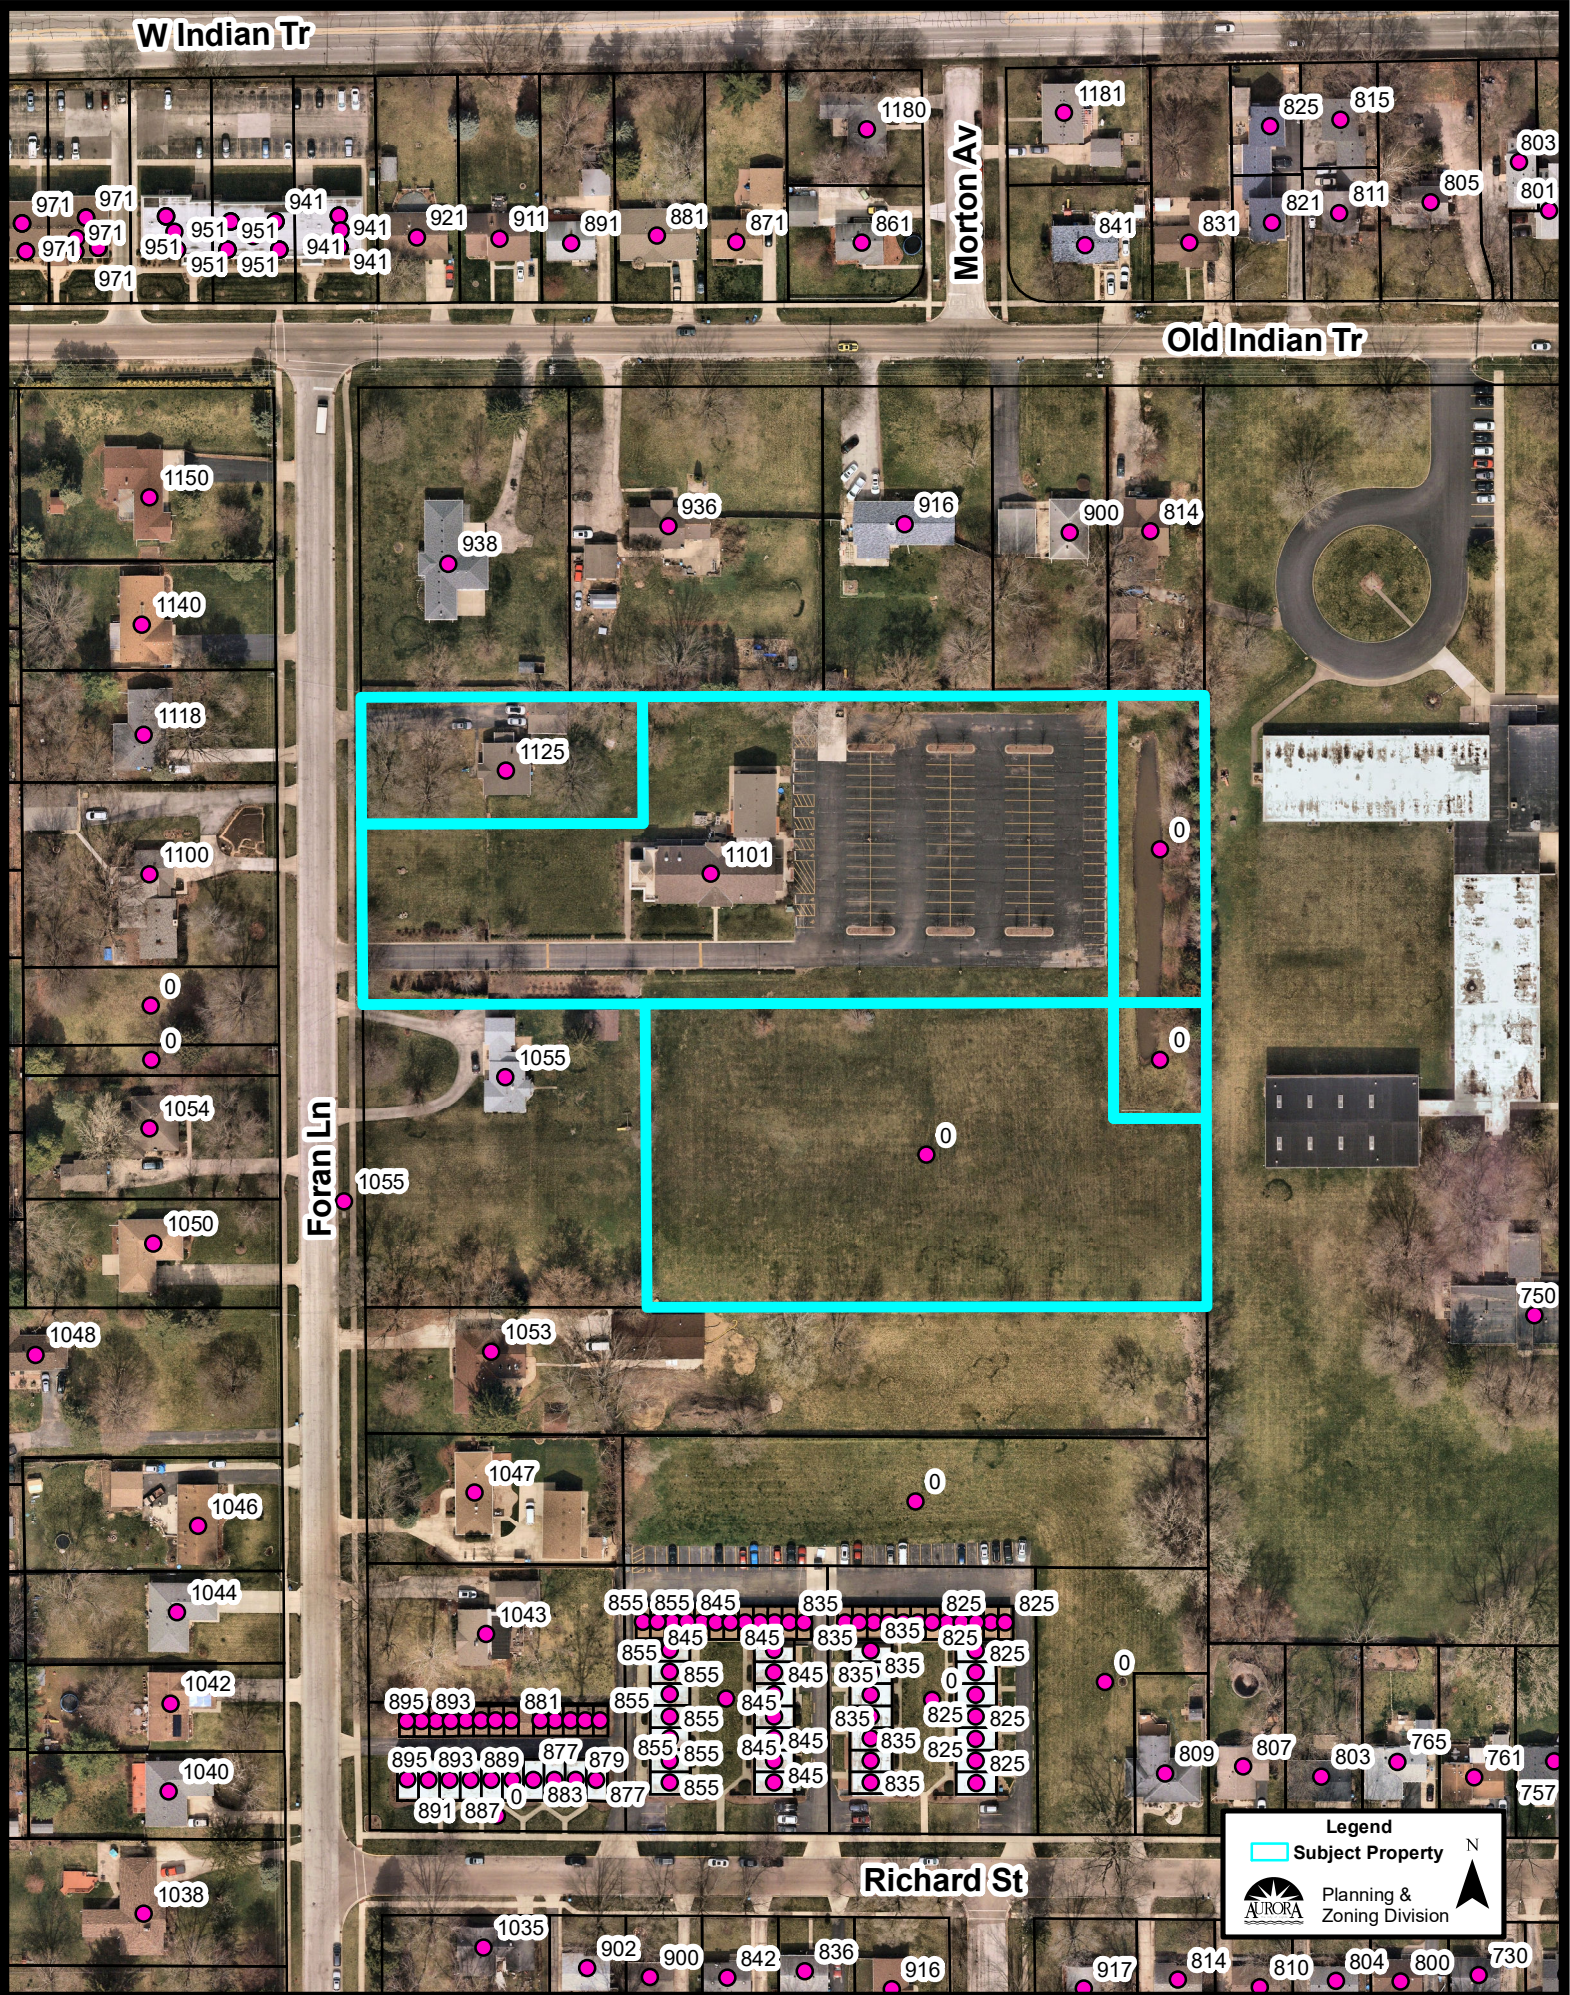

Aerial Map (1:1,000):

Legend

- Subject Property

Planning & Zoning Division

AURORA

Comprehensive Plan (1:5,000):

Legend

Comprehensive Plan

- River/Lakes/Ponds/Streams
- Public
- Quasi - Public
- Conservation, Open Space, Recreation, Drainage
- Estates
- Low Density Residential
- Medium Density Residential
- High Density Residential
- Office
- Commercial
- Mixed Uses: Office/Research/Commercial
- Office/Research/Light Industrial
- Mixed Uses: Offices/Research/Commercial/Residential
- Industrial
- Utilities
- Subject Property

N
 Planning & Zoning Division

Aerial Map (1:1,000):

W Indian Tr

Morton Av

Old Indian Tr

Foran Ln

Richard St

Legend
Subject Property
Planning & Zoning Division
AURORA
N