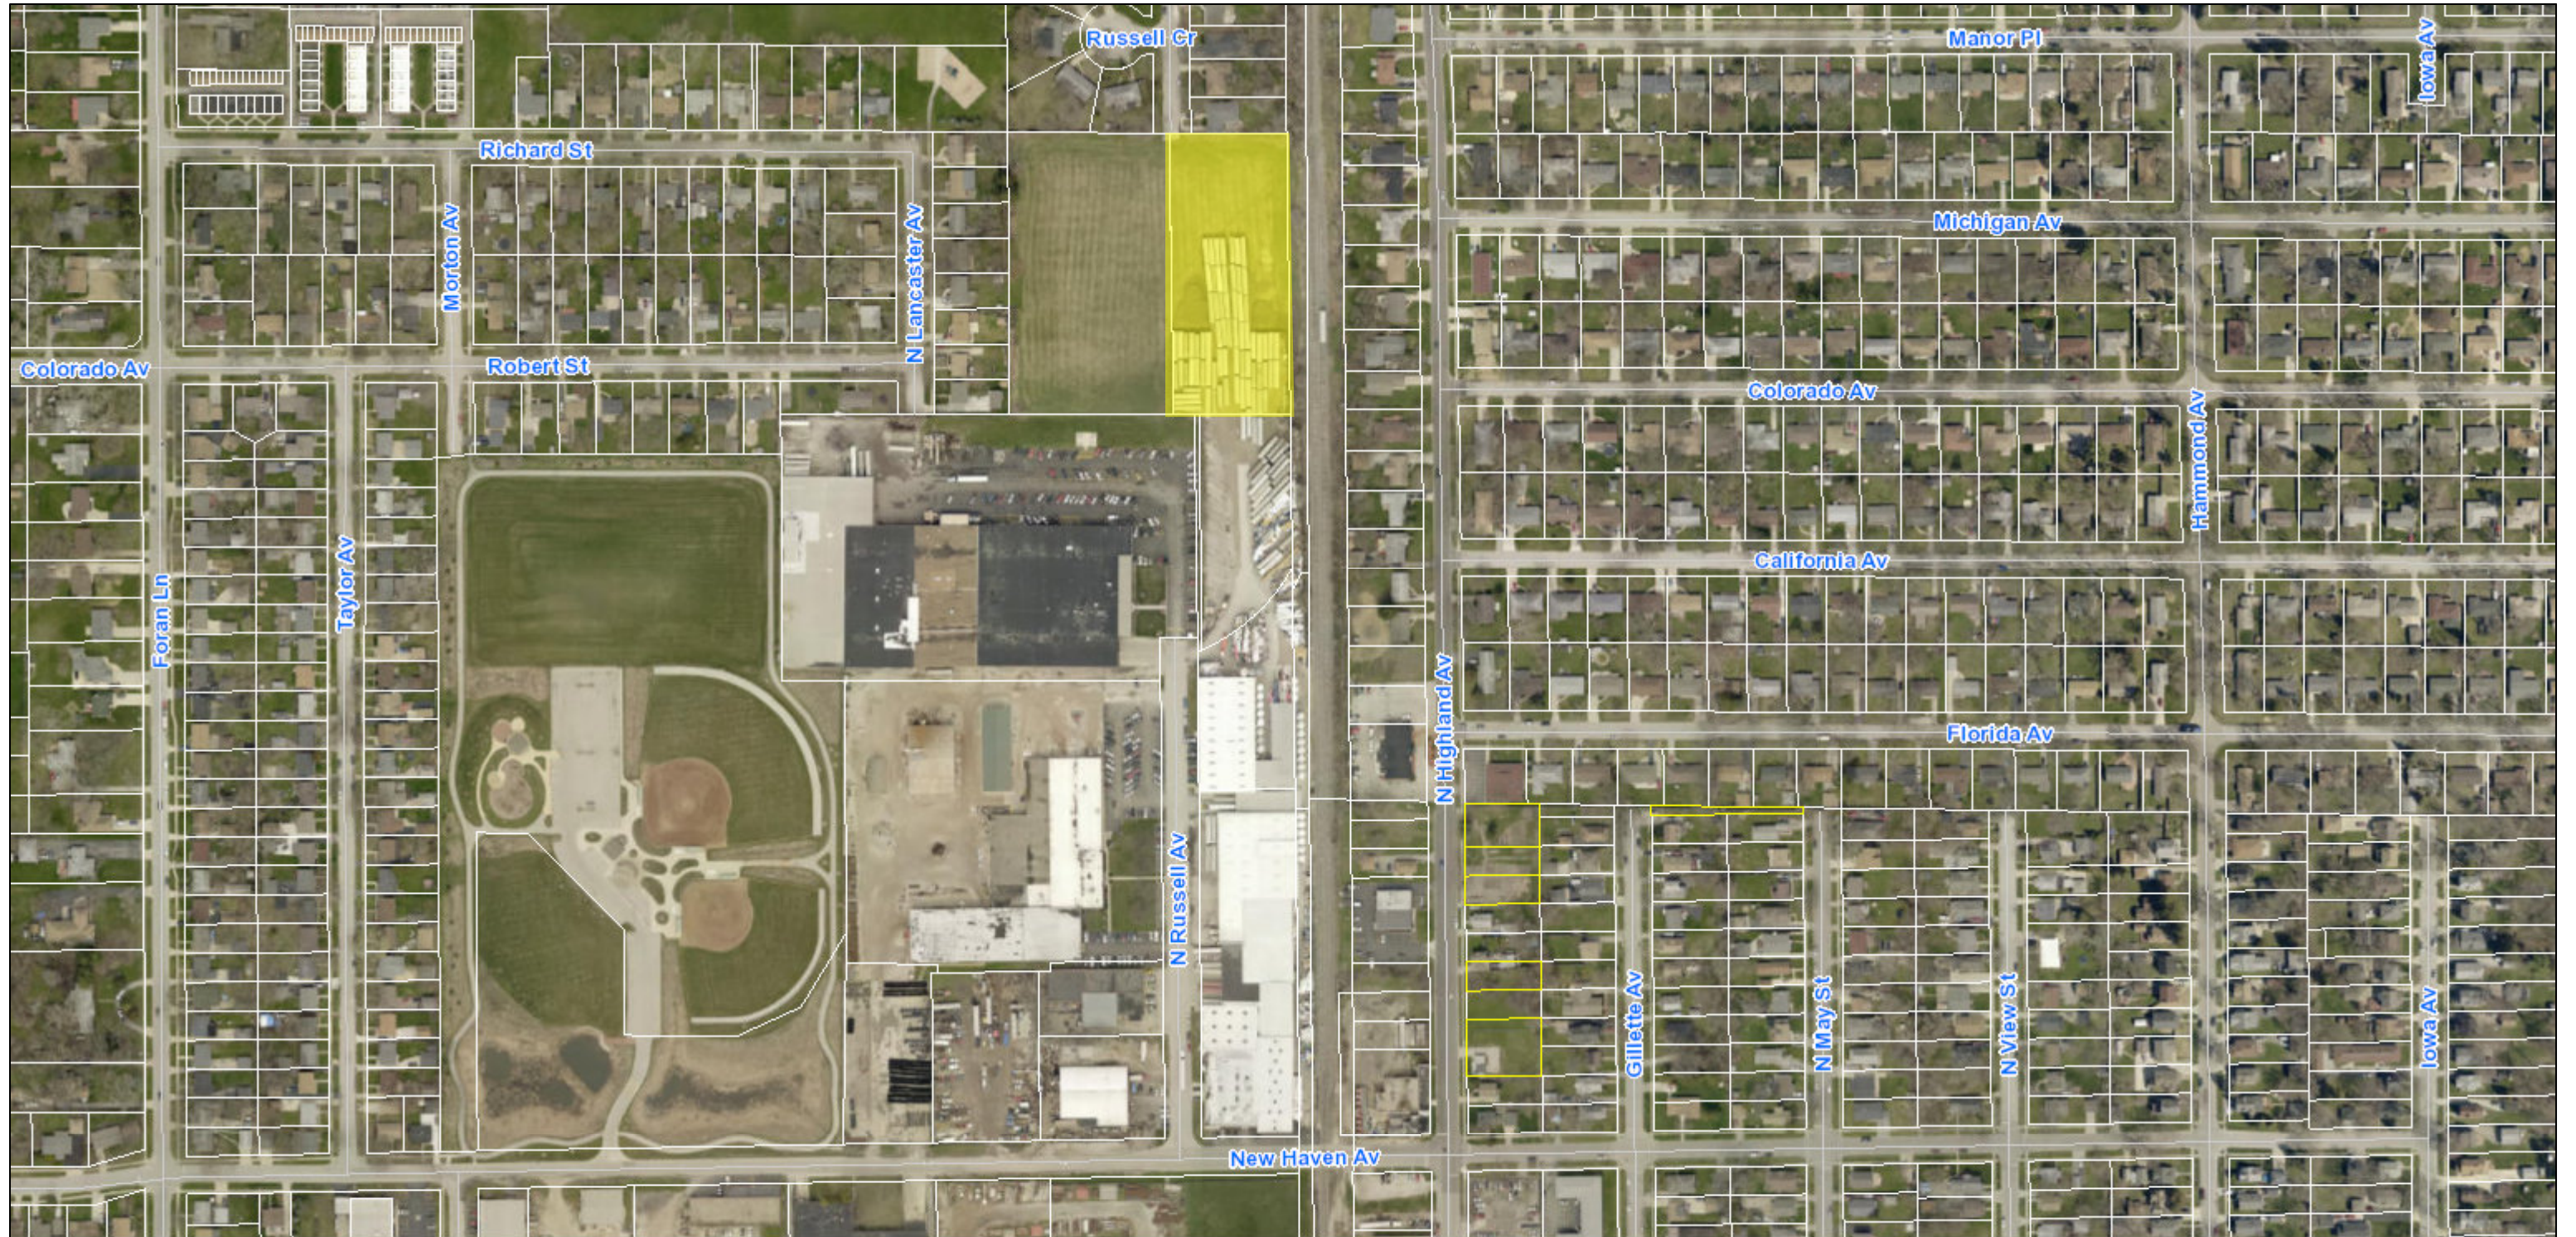

SSA #194

4/11/2018 11:50:37 AM

- | | | |
|--------------------|----------------|-------------------|
| — Centerlines | North Aurora | COA Owned Parcels |
| City Limits | Oswego | Parcels |
| Batavia | Sugar Grove | Fox River |
| City of Aurora | Unincorporated | |
| Montgomery | Warrenville | |
| Naperville | Yorkville | |

The City of Aurora GIS and Engineering Department.
Source: Esri, DigitalGlobe, GeoEye, Earthstar Geographics, CNES/Airbus DS, USDA, USGS, AeroGRID, IGN, and the GIS User Community