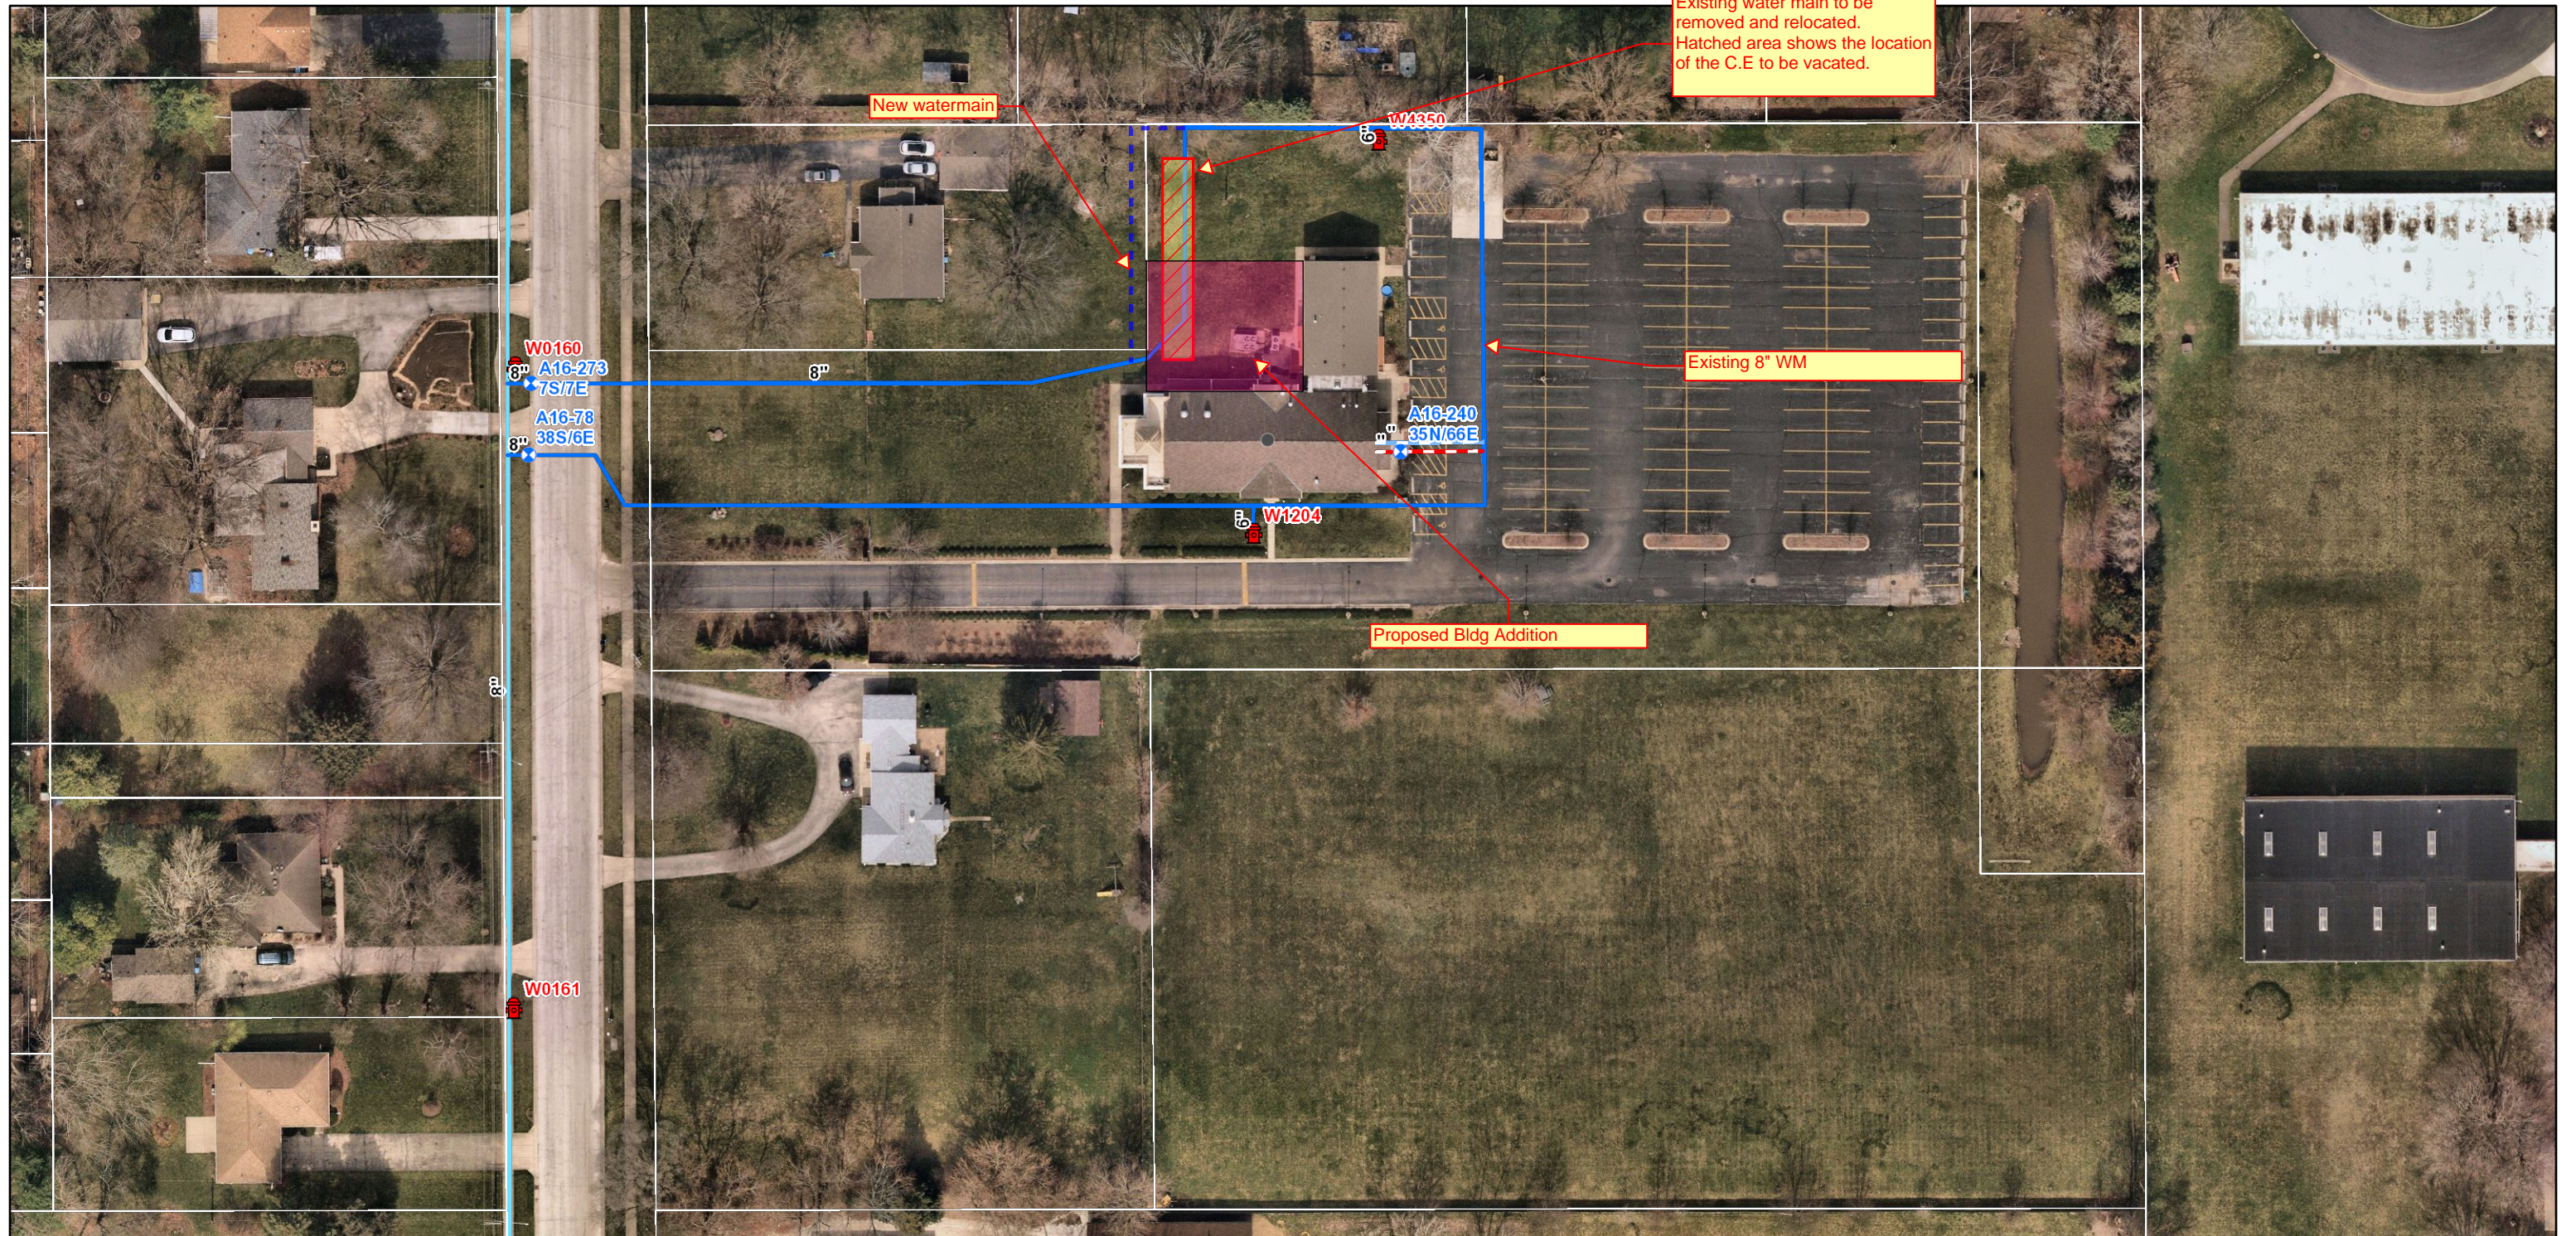

# 1101 Foran Lane

7/19/2024, 1:58:53 PM

Kane County, IL/EagleView, Maxar, Microsoft, Copyright nearmap 2015