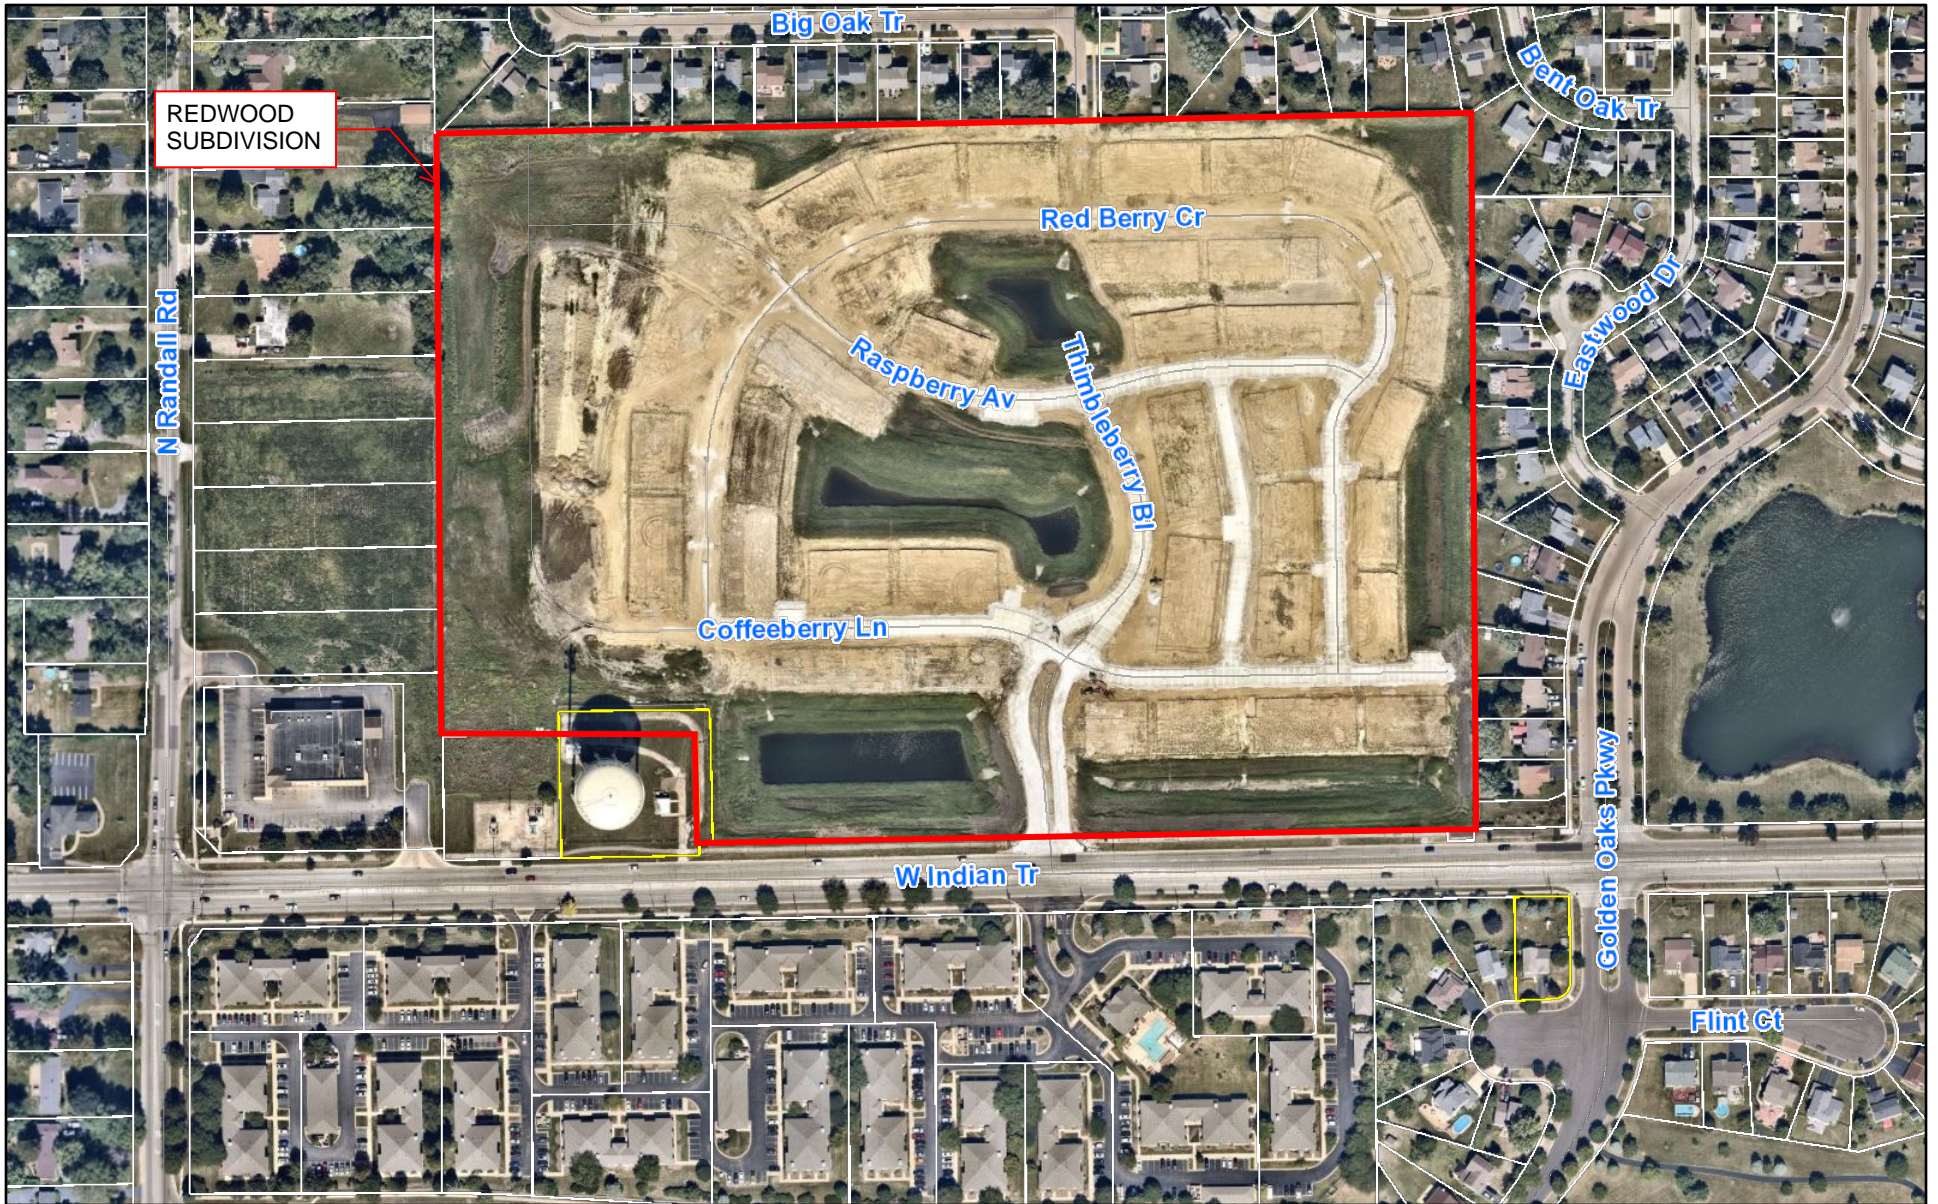

# Location Map

2/5/2024, 1:18:41 PM

Kane County, IL/EagleView, Maxar, Copyright nearmap 2015, The City of Aurora GIS and Engineering Department.