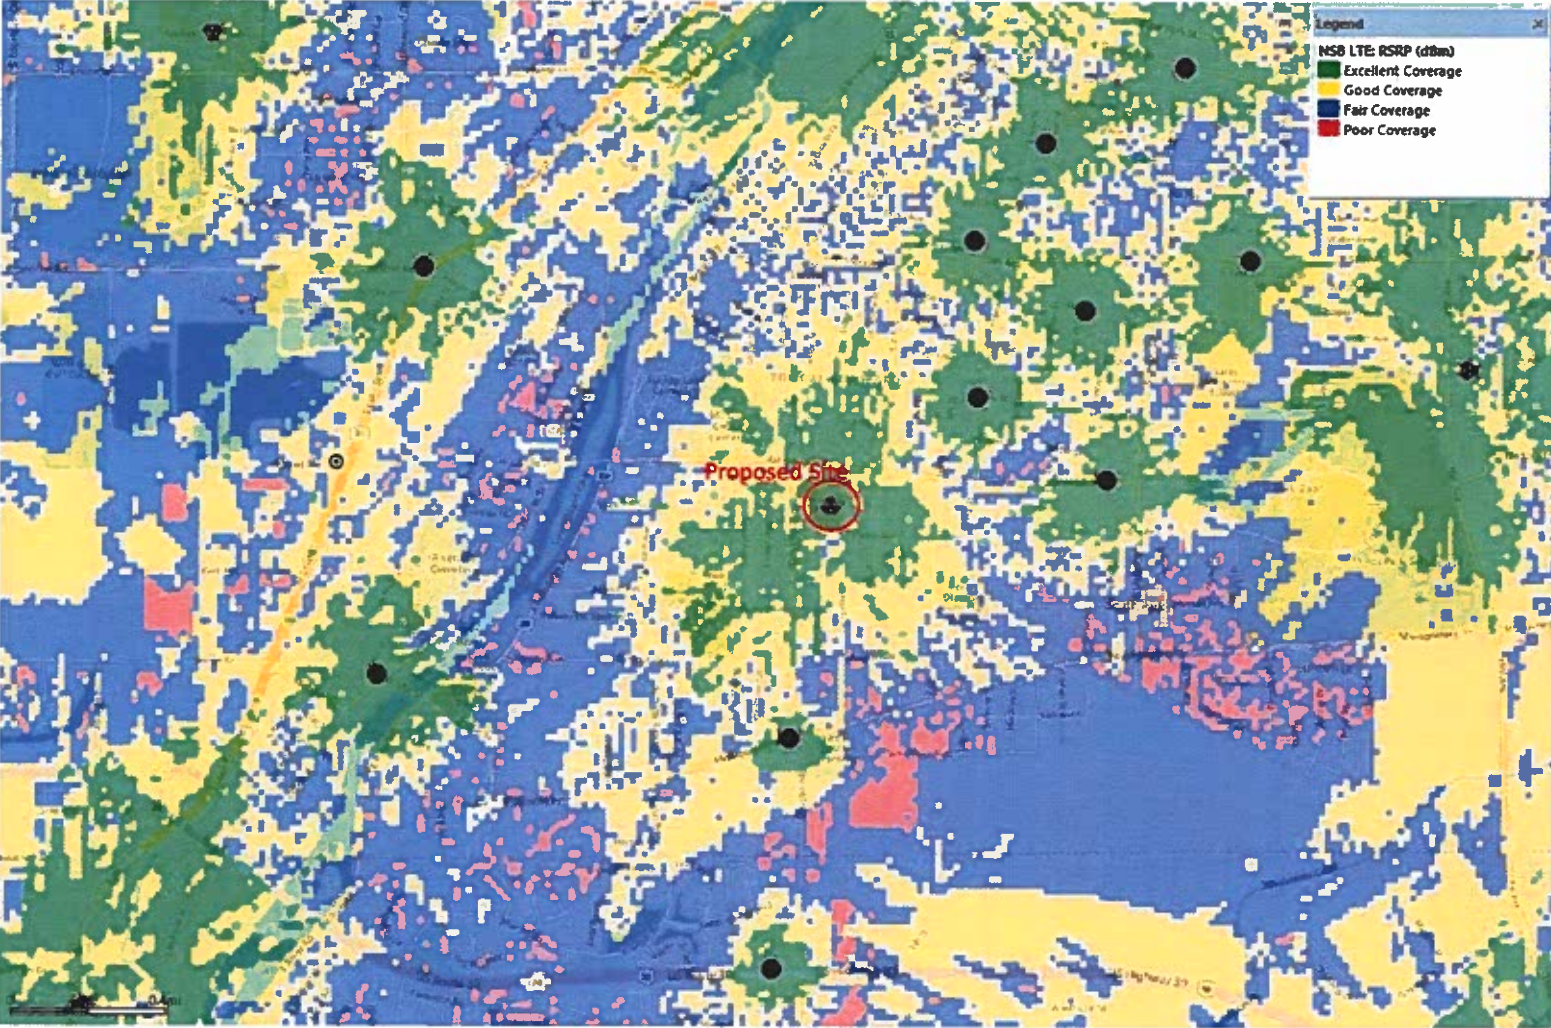

IL4407

Aurora / Montgomery Sites

● = SMALL CELLS/CRA
APPROX 35'-60' TALL

▲ = MICRO CELLS
APPROX 40'-170' TALL

Aurora Existing Coverage

Aurora Existing Coverage – Proposal Site/Area

Aurora Predicted Coverage – New Site ILL04407

Aurora Existing Coverage Phone Data