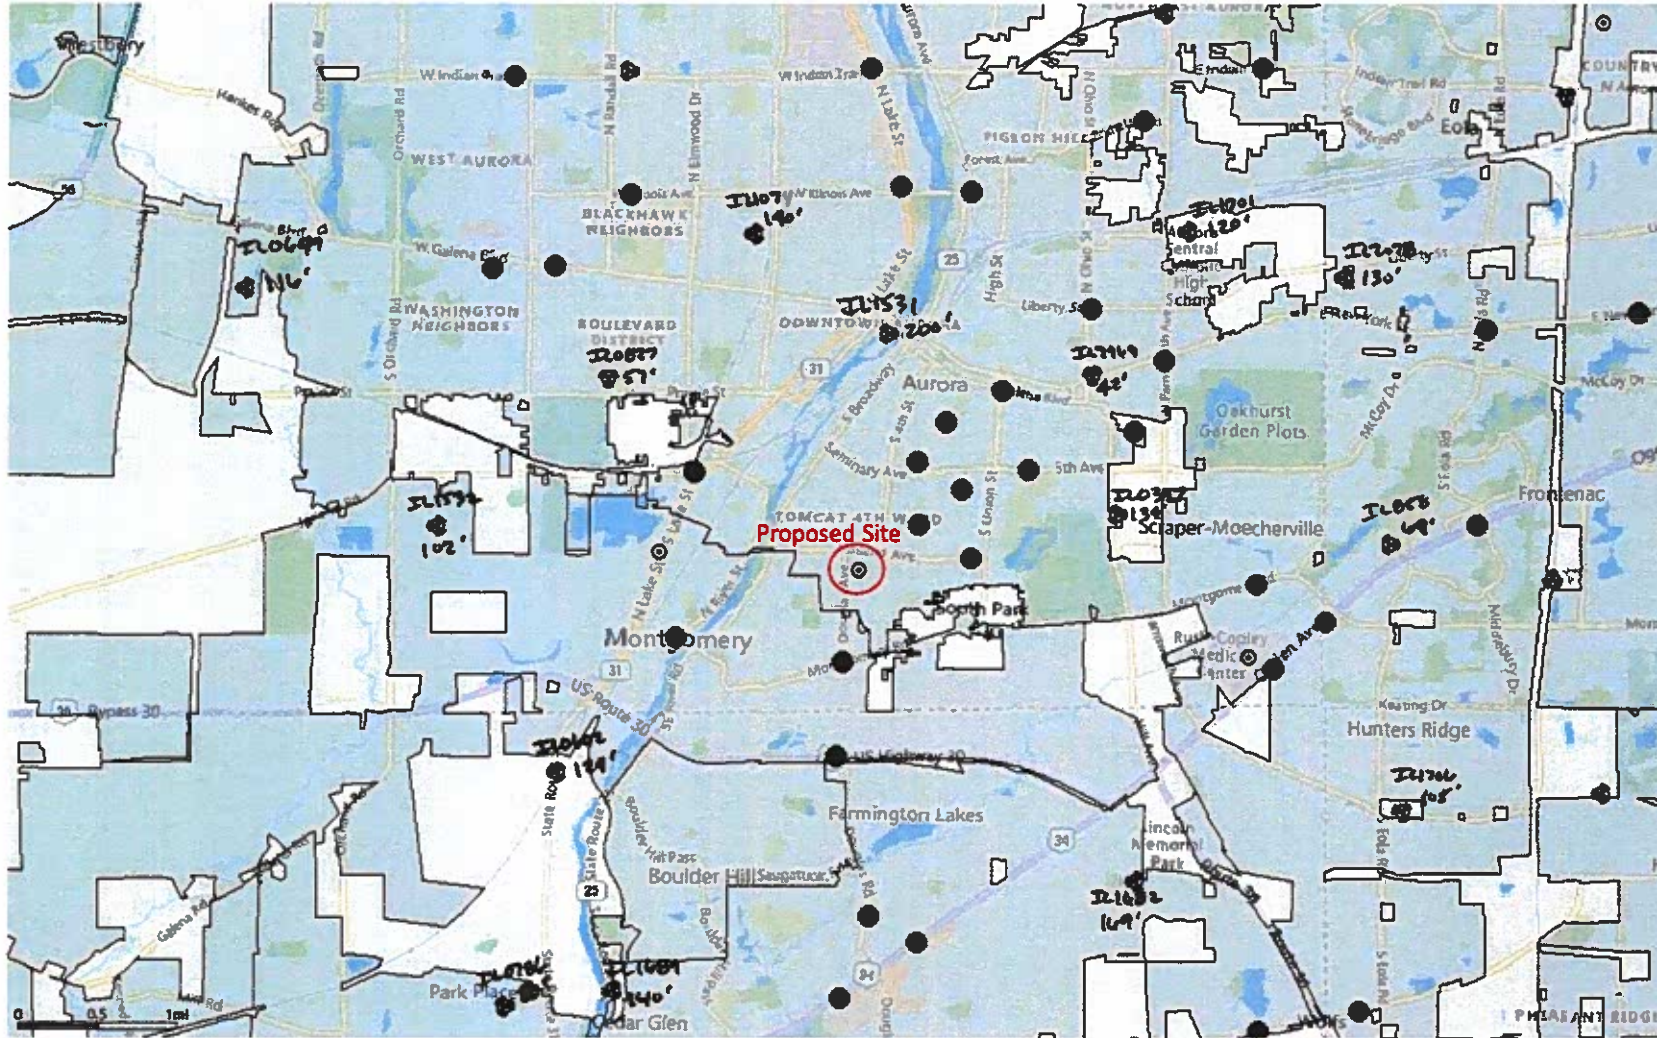

IL4407

Aurora / Montgomery Sites

● = SMALL CELLS/CRA
APPROX 35'-60' TALL

▲ = MICRO CELLS
APPROX 40'-170' TALL

Aurora Existing Coverage

Aurora Existing Coverage – Proposal Site/Area

Aurora Predicted Coverage – New Site ILL04407

Aurora Existing Coverage Phone Data