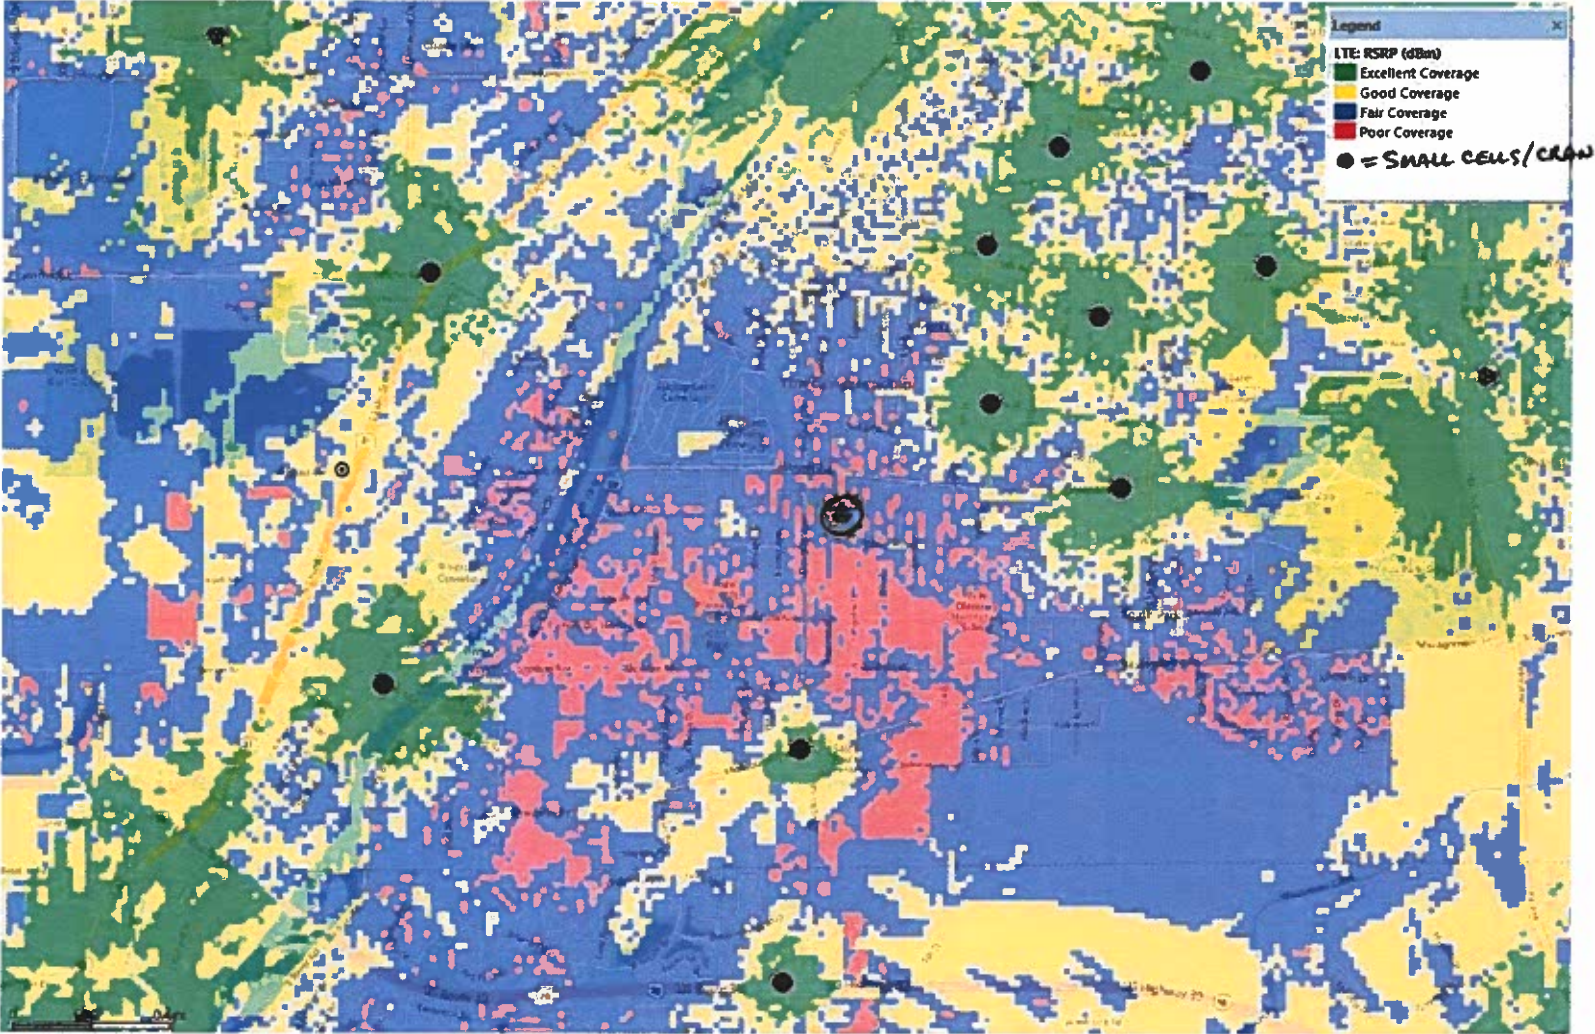

IL4407

Aurora / Montgomery Sites

● = SMALL CELLS/CRA
APPROX 35'-60' TALL

▲ = MICRO CELLS
APPROX 40'-170' TALL

Aurora Existing Coverage

Aurora Existing Coverage – Proposal Site/Area

Aurora Predicted Coverage – New Site ILL04407

Aurora Existing Coverage Phone Data