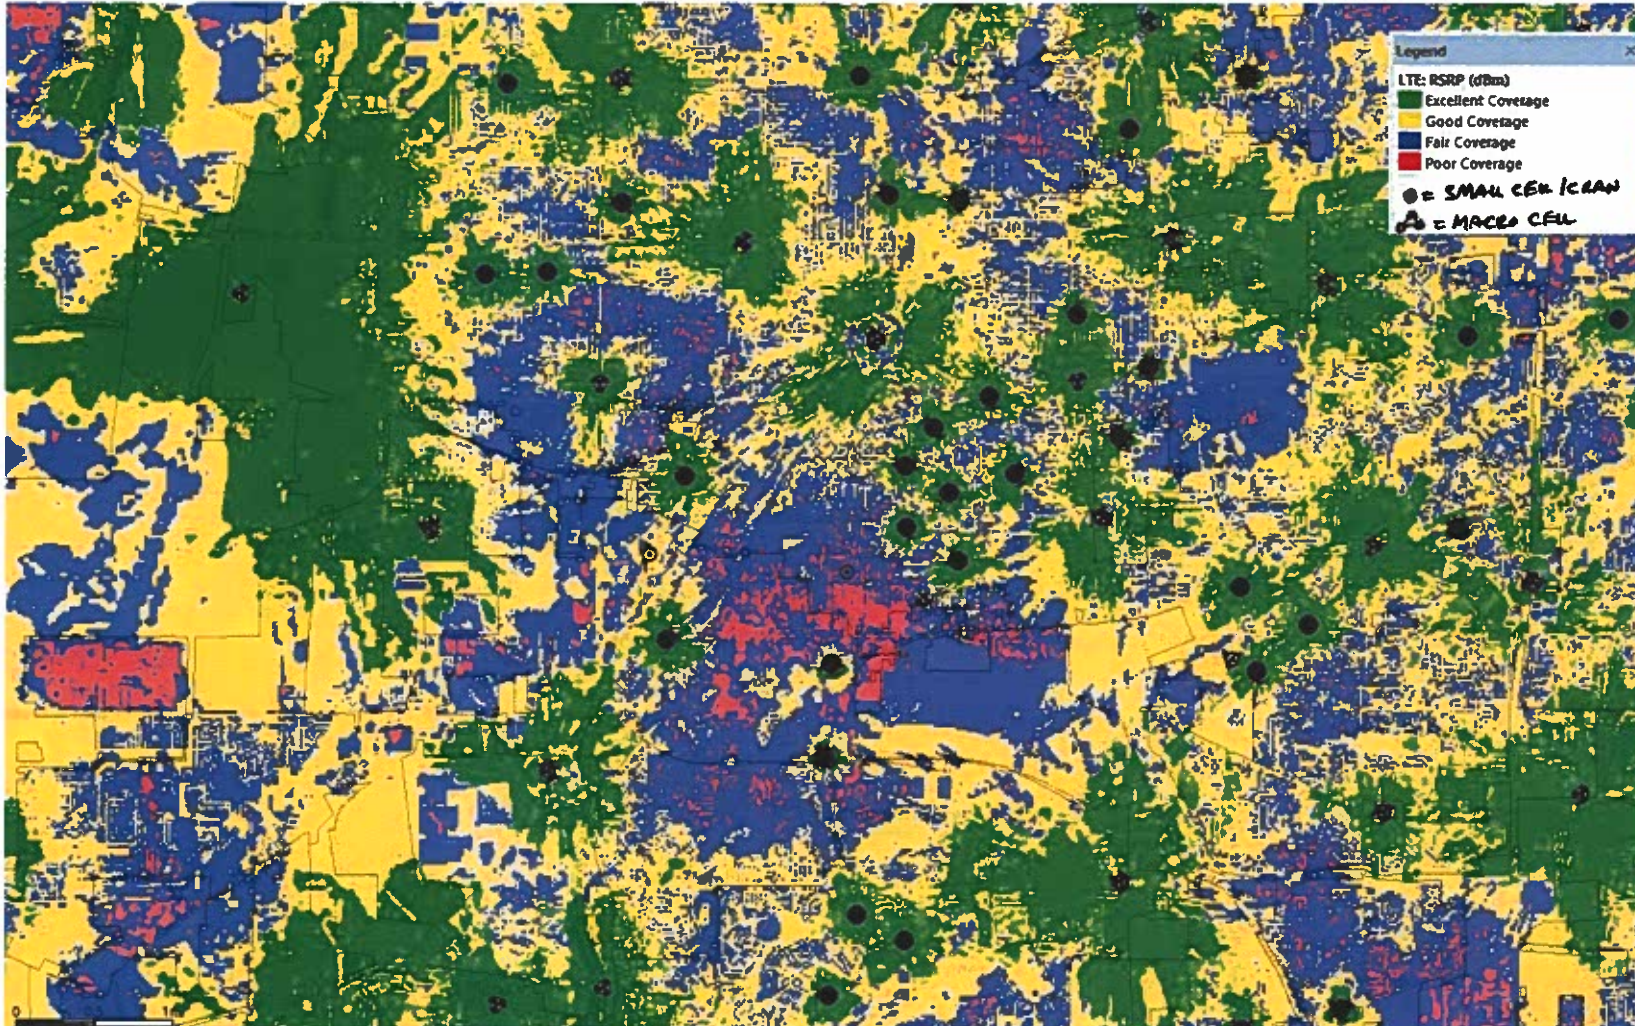

IL4407

Aurora / Montgomery Sites

● = SMALL CELLS/CRA
APPROX 35'-60' TALL

▲ = MICRO CELLS
APPROX 40'-170' TALL

Aurora Existing Coverage

Aurora Existing Coverage – Proposal Site/Area

Aurora Predicted Coverage – New Site ILL04407

Aurora Existing Coverage Phone Data