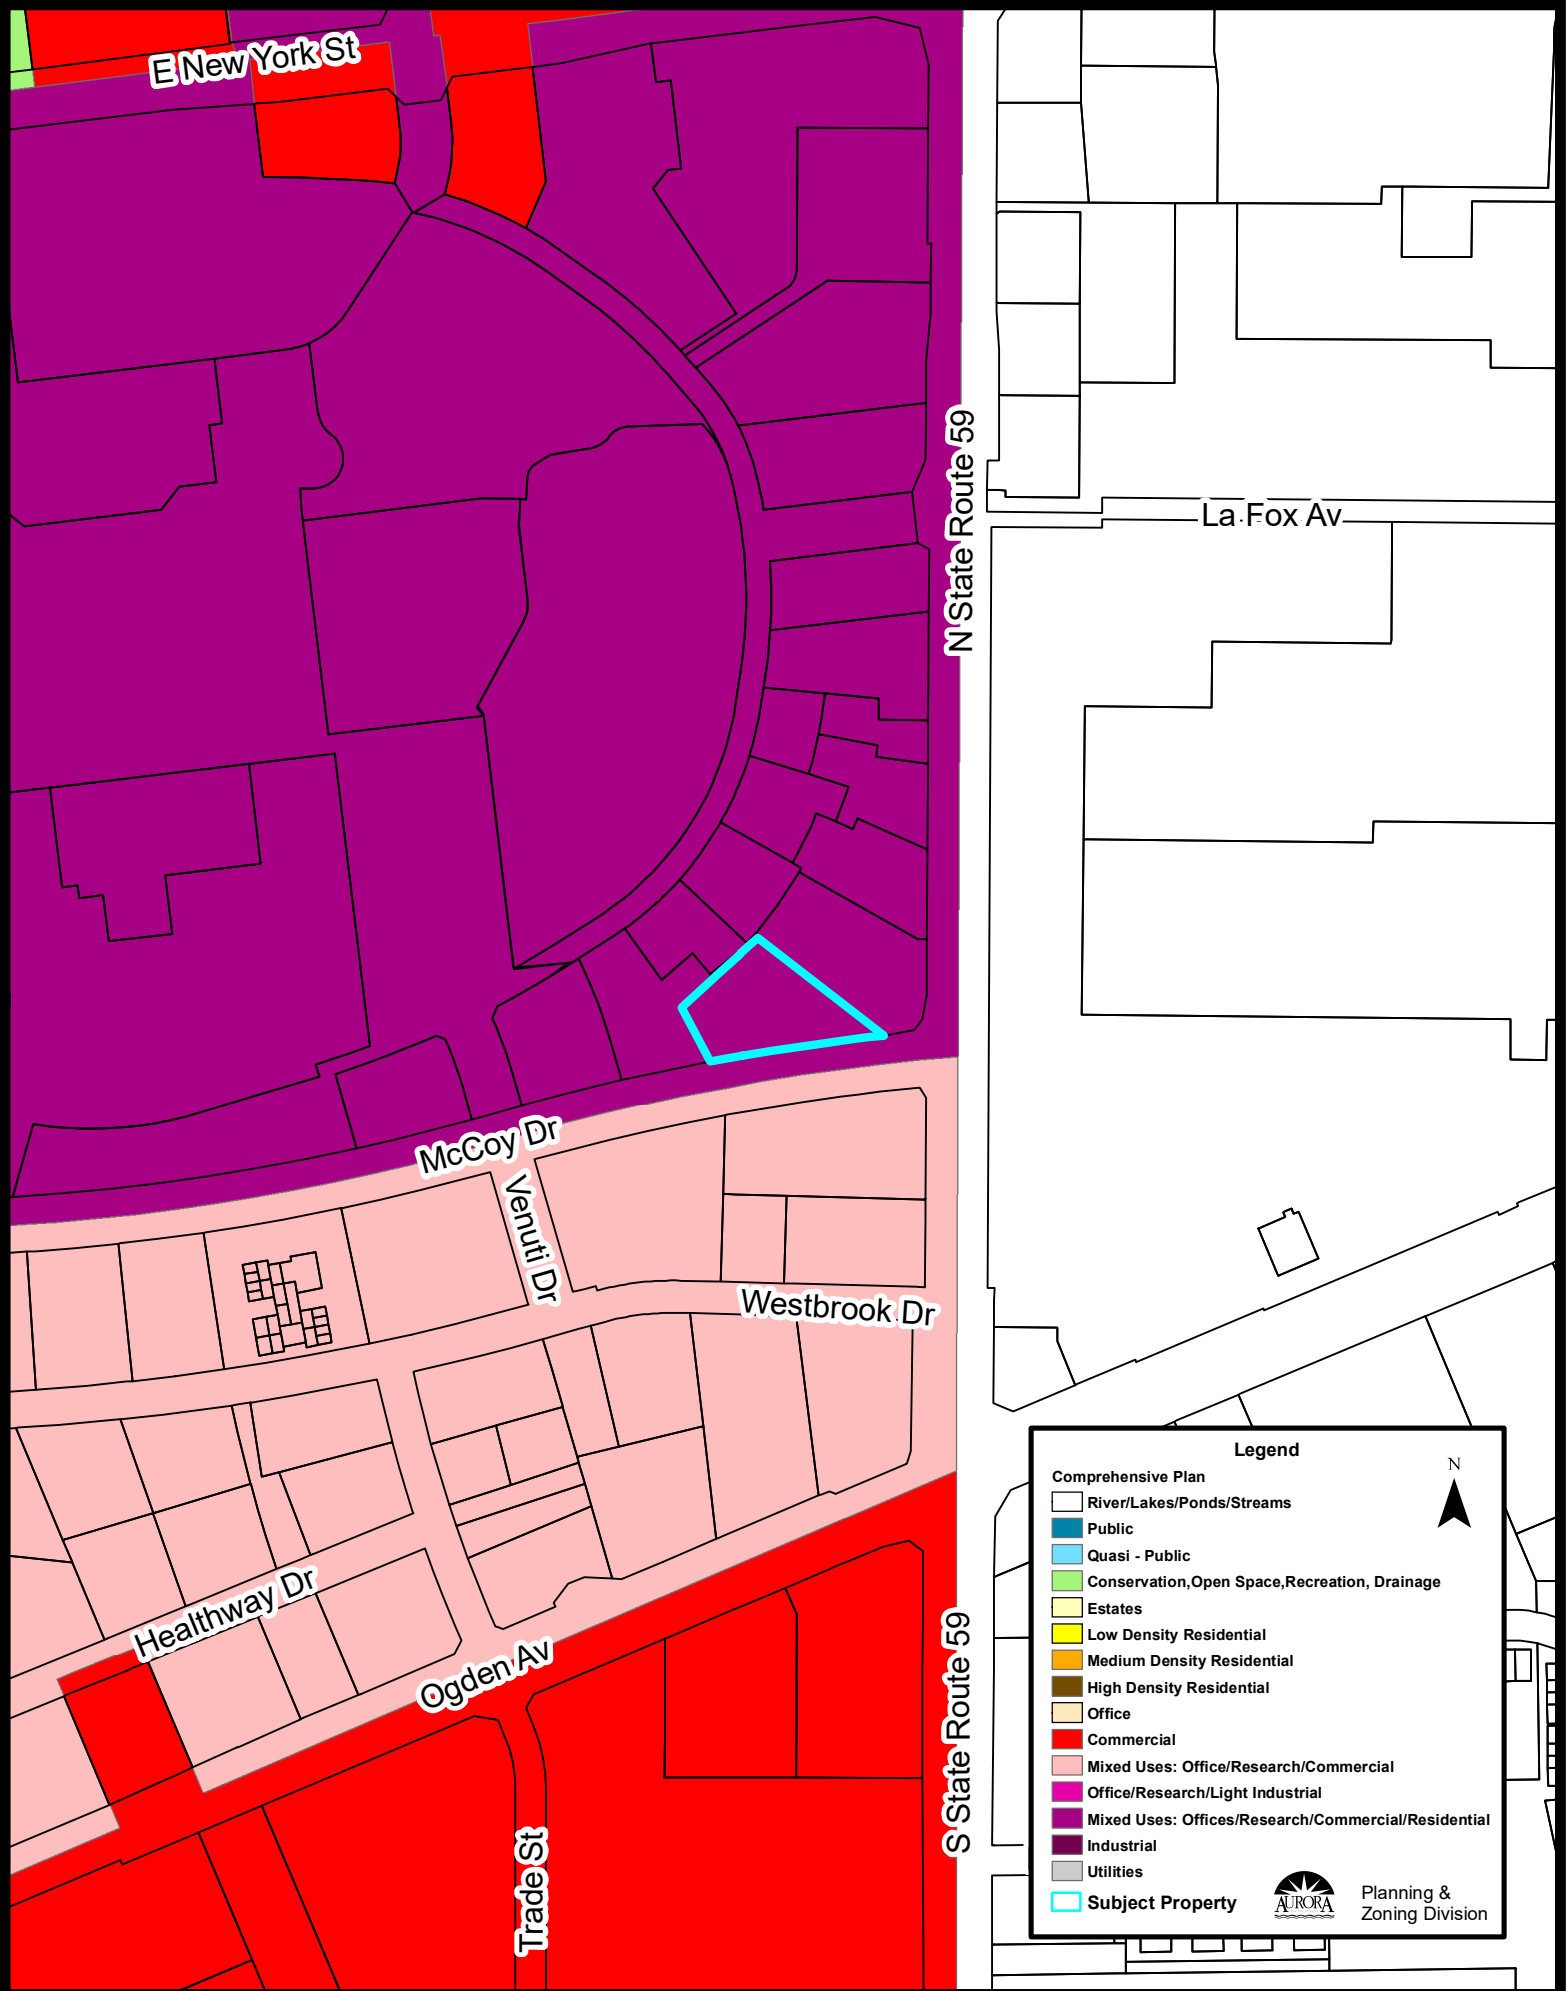

Entrance #1 (pvt)

La Fox Av

N State Route 59

Fox Valley Center Dr (pvt)

McCoy Dr

Venuti Dr

Argent Ln (pvt)

Westbrook Dr

S State Route 59

Trade St

Legend

-  Subject Property

 N

 Planning & Zoning Division

Zoning Map (1:5,000):

Comprehensive Plan (1:5,000):

Legend

Comprehensive Plan

- River/Lakes/Ponds/Streams
- Public
- Quasi - Public
- Conservation, Open Space, Recreation, Drainage
- Estates
- Low Density Residential
- Medium Density Residential
- High Density Residential
- Office
- Commercial
- Mixed Uses: Office/Research/Commercial
- Office/Research/Light Industrial
- Mixed Uses: Offices/Research/Commercial/Residential
- Industrial
- Utilities
- Subject Property

N

Planning & Zoning Division

Location Map (1:2,500):

Legend

-  Subject Property

 Planning & Zoning Division

 N