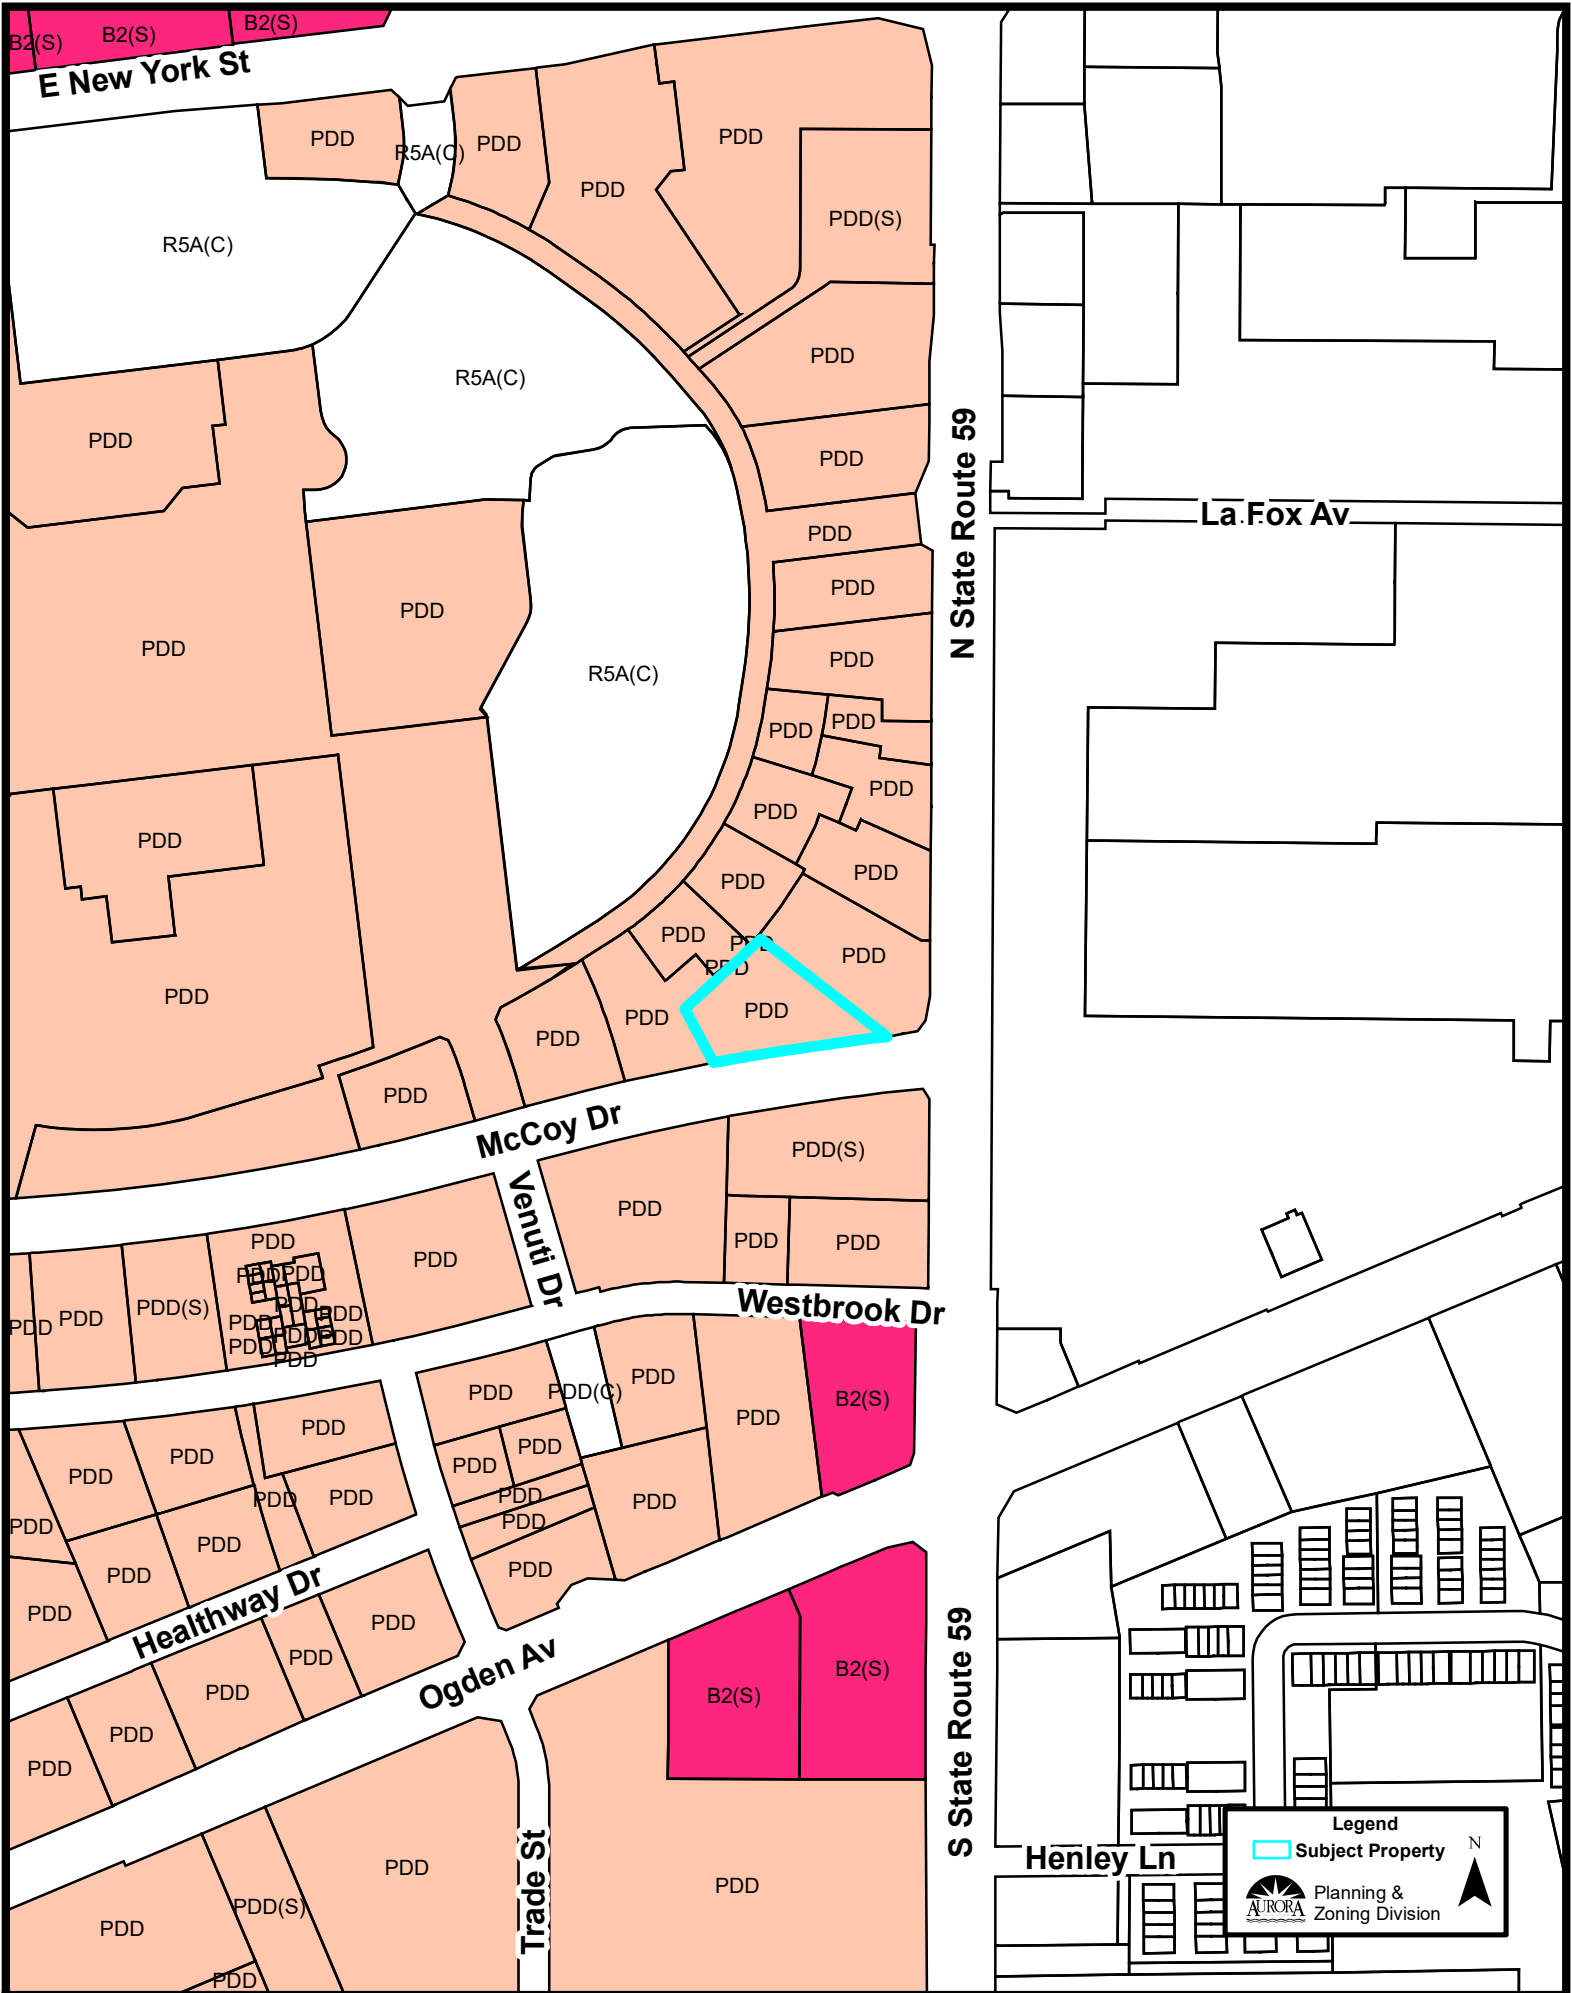

Entrance #1 (pvt)

La Fox Av

N State Route 59

Fox Valley Center Dr (pvt)

McCoy Dr

Venuti Dr

Argent Ln (pvt)

Westbrook Dr

S State Route 59

Trade St

Legend

-  Subject Property

 N

 Planning & Zoning Division

Zoning Map (1:5,000):

Comprehensive Plan (1:5,000):

Legend

Comprehensive Plan

- River/Lakes/Ponds/Streams
- Public
- Quasi - Public
- Conservation, Open Space, Recreation, Drainage
- Estates
- Low Density Residential
- Medium Density Residential
- High Density Residential
- Office
- Commercial
- Mixed Uses: Office/Research/Commercial
- Office/Research/Light Industrial
- Mixed Uses: Offices/Research/Commercial/Residential
- Industrial
- Utilities
- Subject Property

N

Planning & Zoning Division

Location Map (1:2,500):

Legend

-  Subject Property

 Planning & Zoning Division

 N