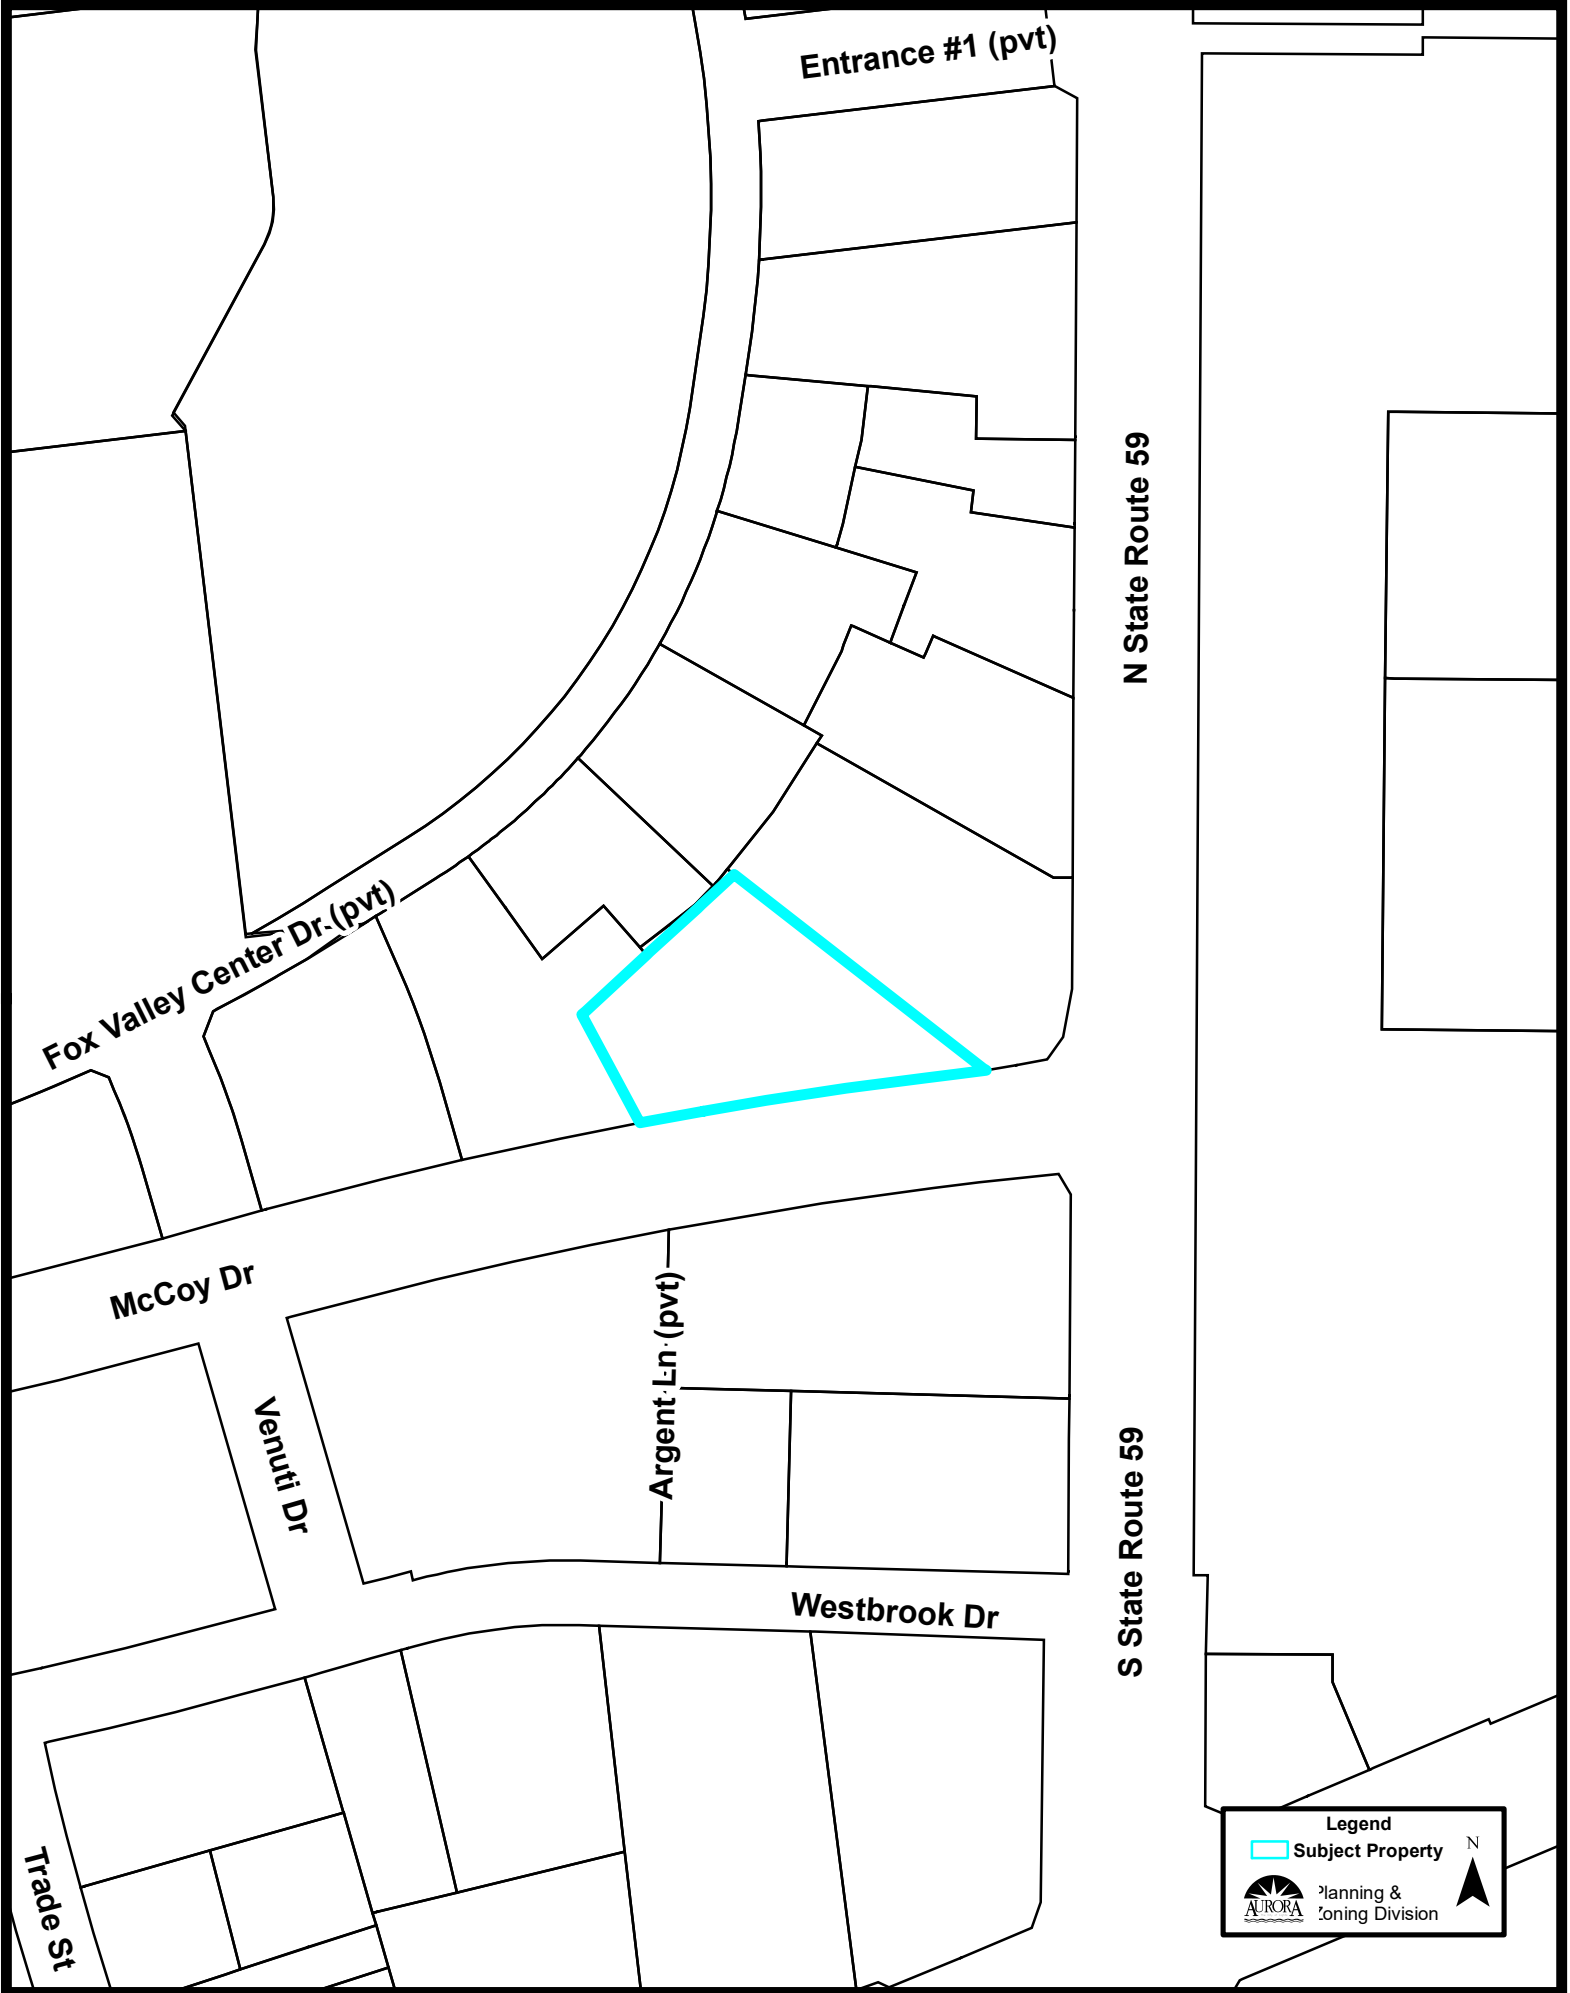

Entrance #1 (pvt)

La Fox Av

N State Route 59

Fox Valley Center Dr (pvt)

McCoy Dr

Venuti Dr

Argent Ln (pvt)

Westbrook Dr

S State Route 59

Trade St

Legend

-  Subject Property

 N

 Planning & Zoning Division

Zoning Map (1:5,000):

Comprehensive Plan (1:5,000):

Legend

Comprehensive Plan

- River/Lakes/Ponds/Streams
- Public
- Quasi - Public
- Conservation, Open Space, Recreation, Drainage
- Estates
- Low Density Residential
- Medium Density Residential
- High Density Residential
- Office
- Commercial
- Mixed Uses: Office/Research/Commercial
- Office/Research/Light Industrial
- Mixed Uses: Offices/Research/Commercial/Residential
- Industrial
- Utilities
- Subject Property

N

Planning & Zoning Division

Location Map (1:2,500):

Legend

-  Subject Property

 Planning & Zoning Division

 N