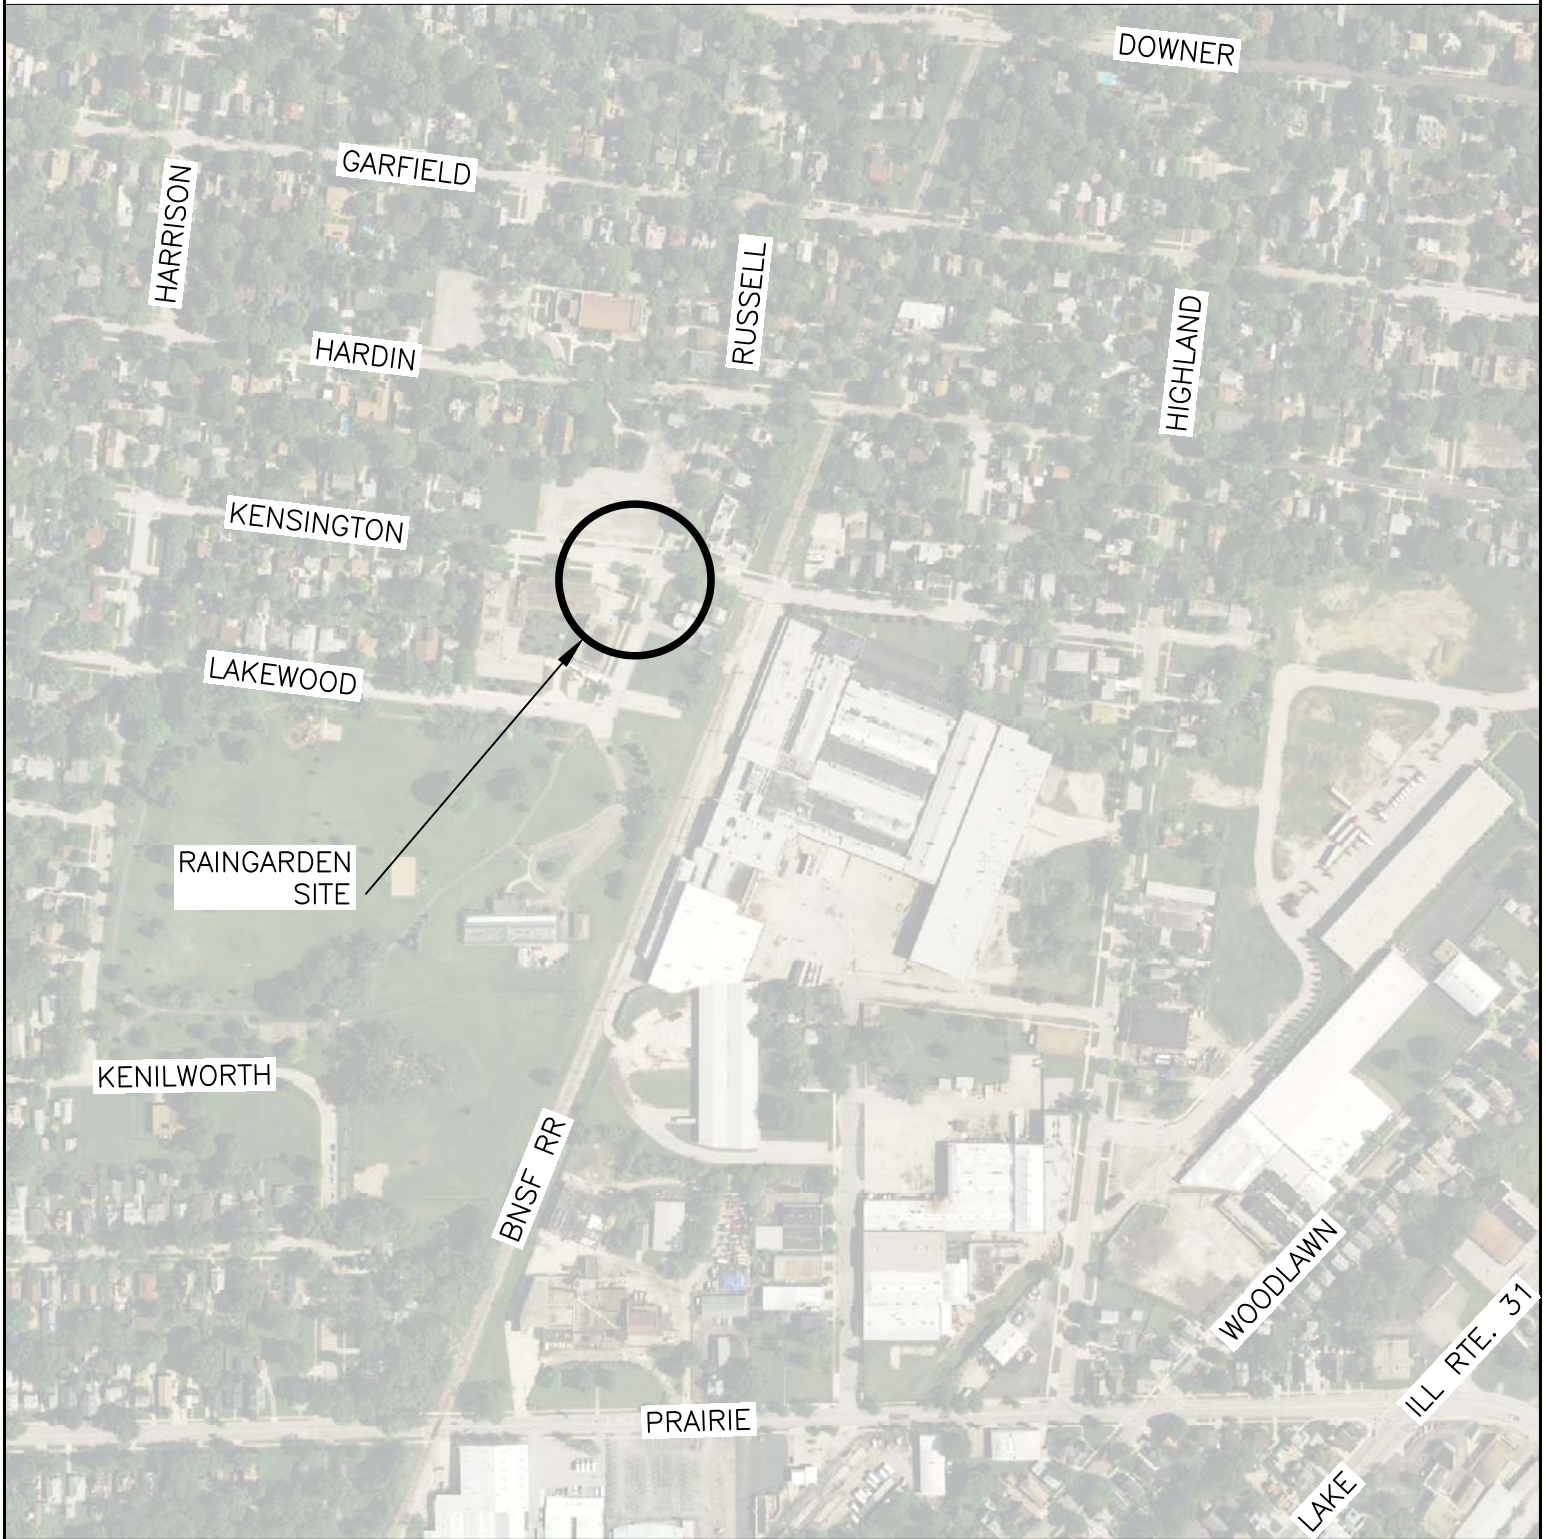

LOCATION MAP

KENSINGTON AND RUSSELL RAINGARDEN

CITY OF AURORA
ENGINEERING
44 E. DOWNER PLACE

DRAWN BY: JJ

APPROVED BY: KTM

DATE: 2/2016

FILE NAME: MAINTENANCE