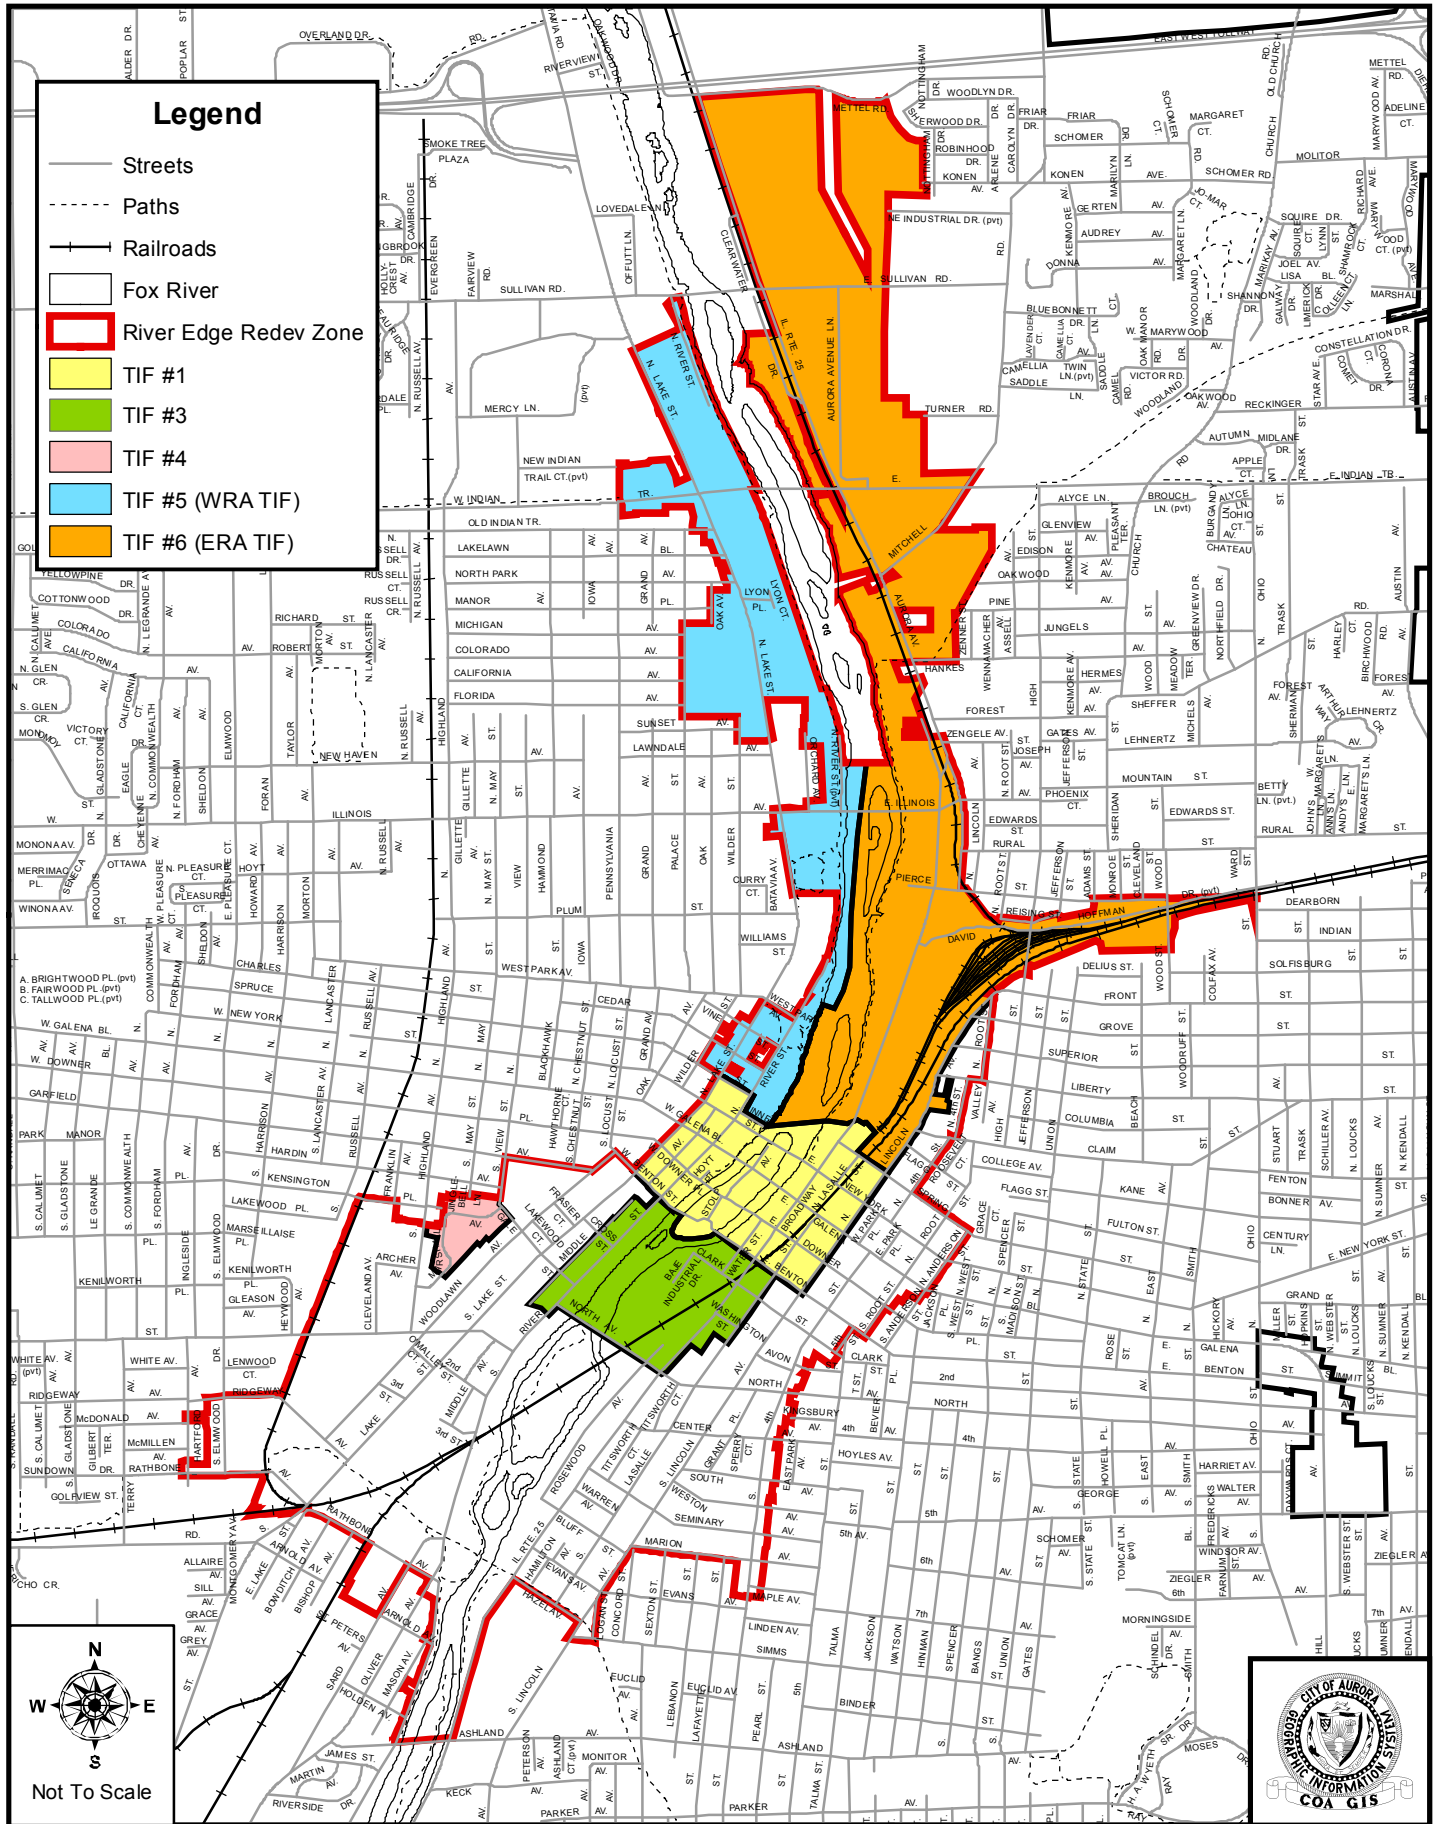

Legend

- Streets
- Paths
- Railroads
- Fox River
- River Edge Redev Zone
- TIF #1
- TIF #3
- TIF #4
- TIF #5 (WRA TIF)
- TIF #6 (ERA TIF)

River Edge Redevelopment Zone

Prepared By: The City of Aurora MIS Div.