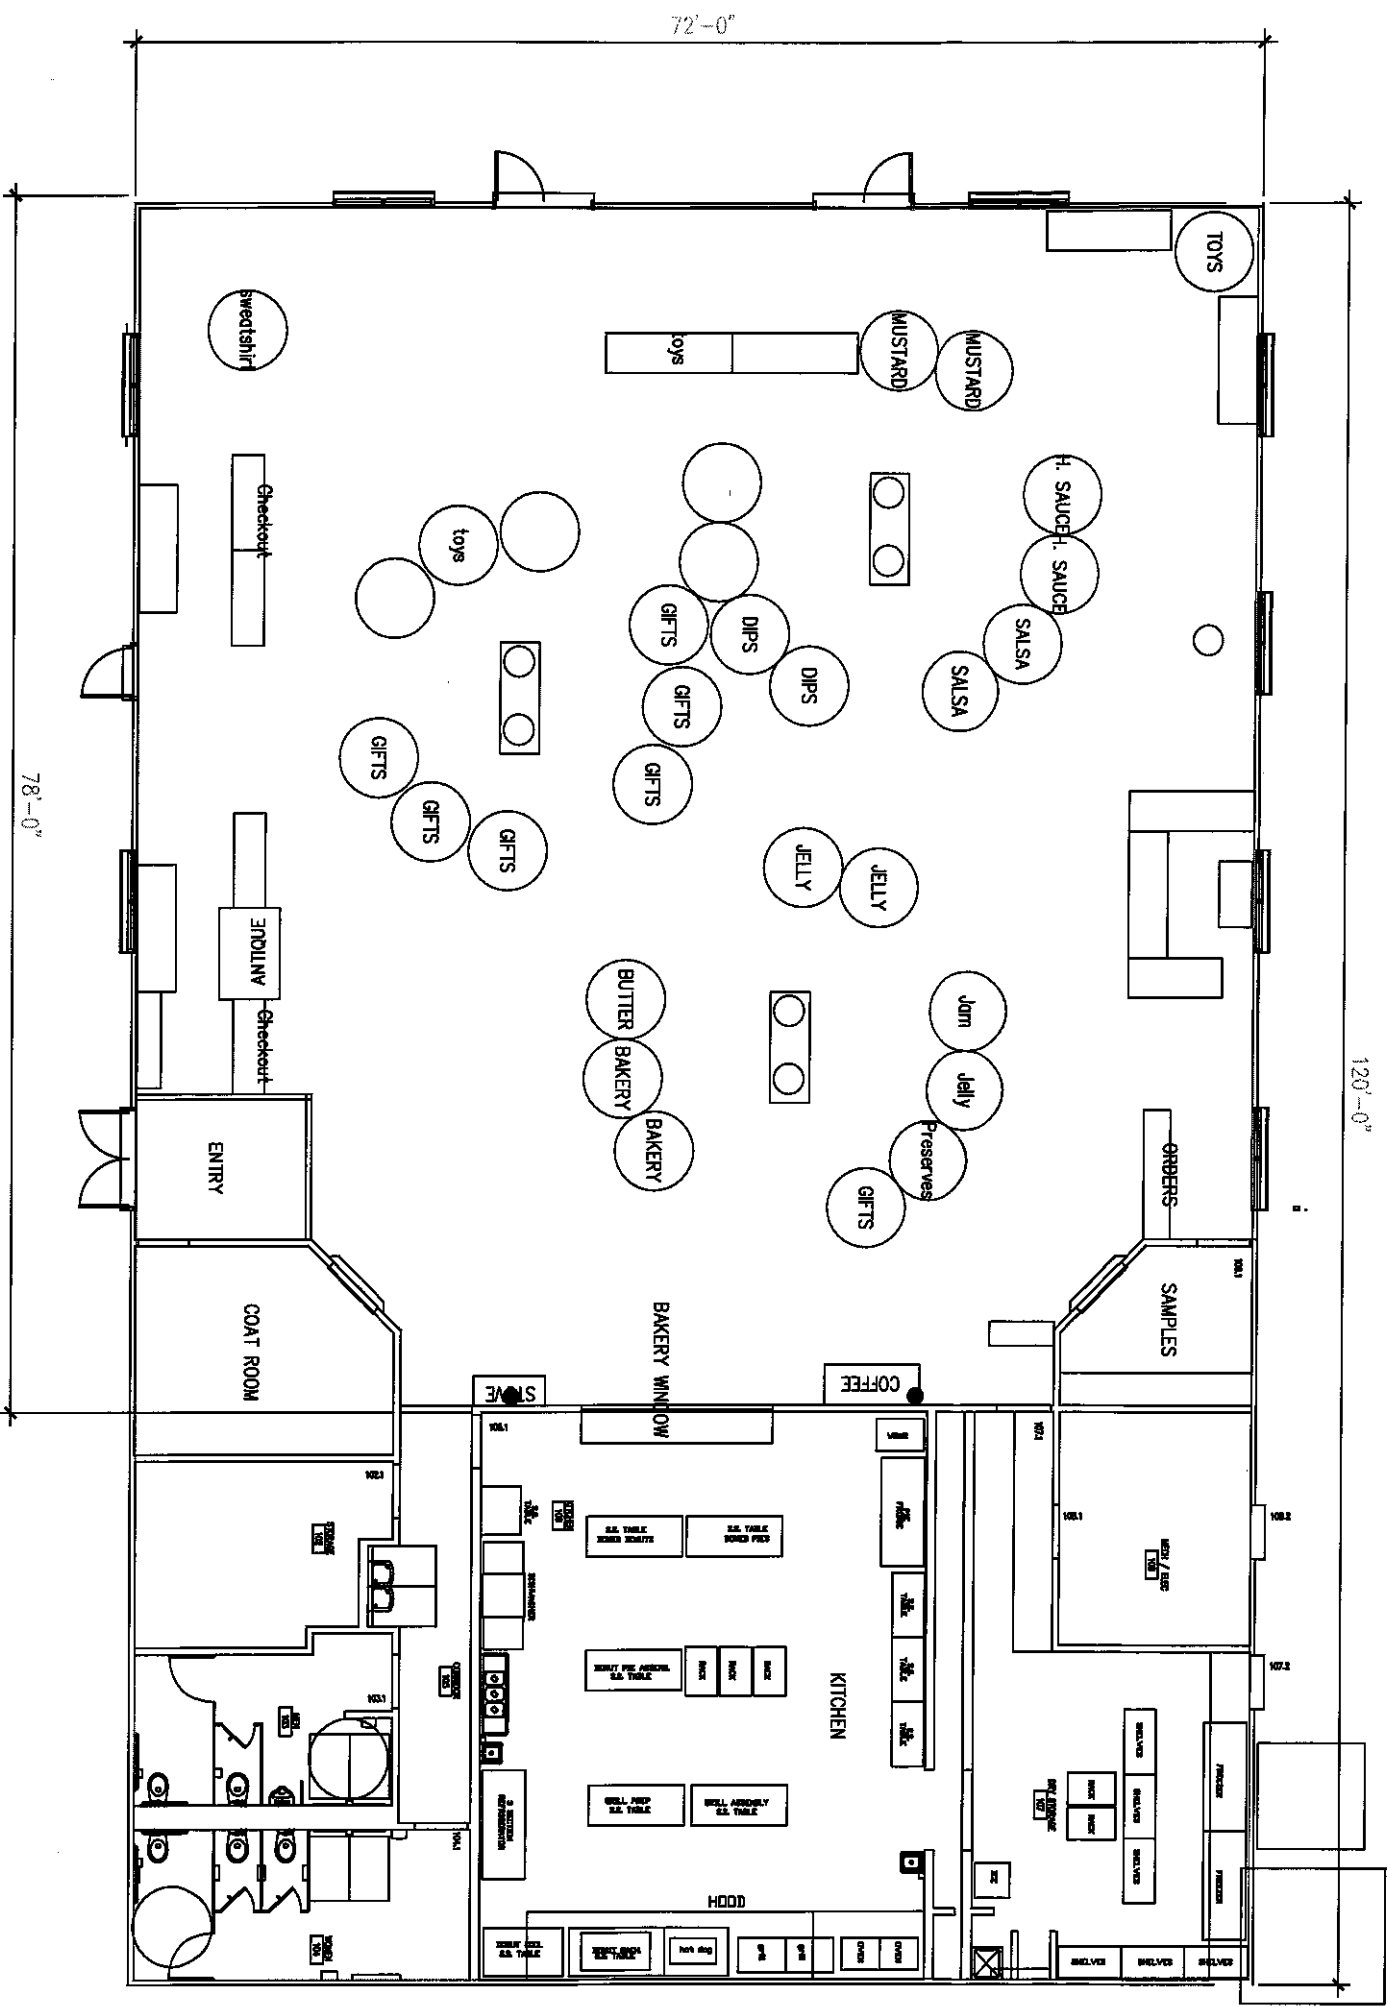

# ABBNEY FARMS EMPORIUM FLOOR PLAN

RETAIL SF TOTAL: 5760

120'-0"

72'-0"

78'-0"