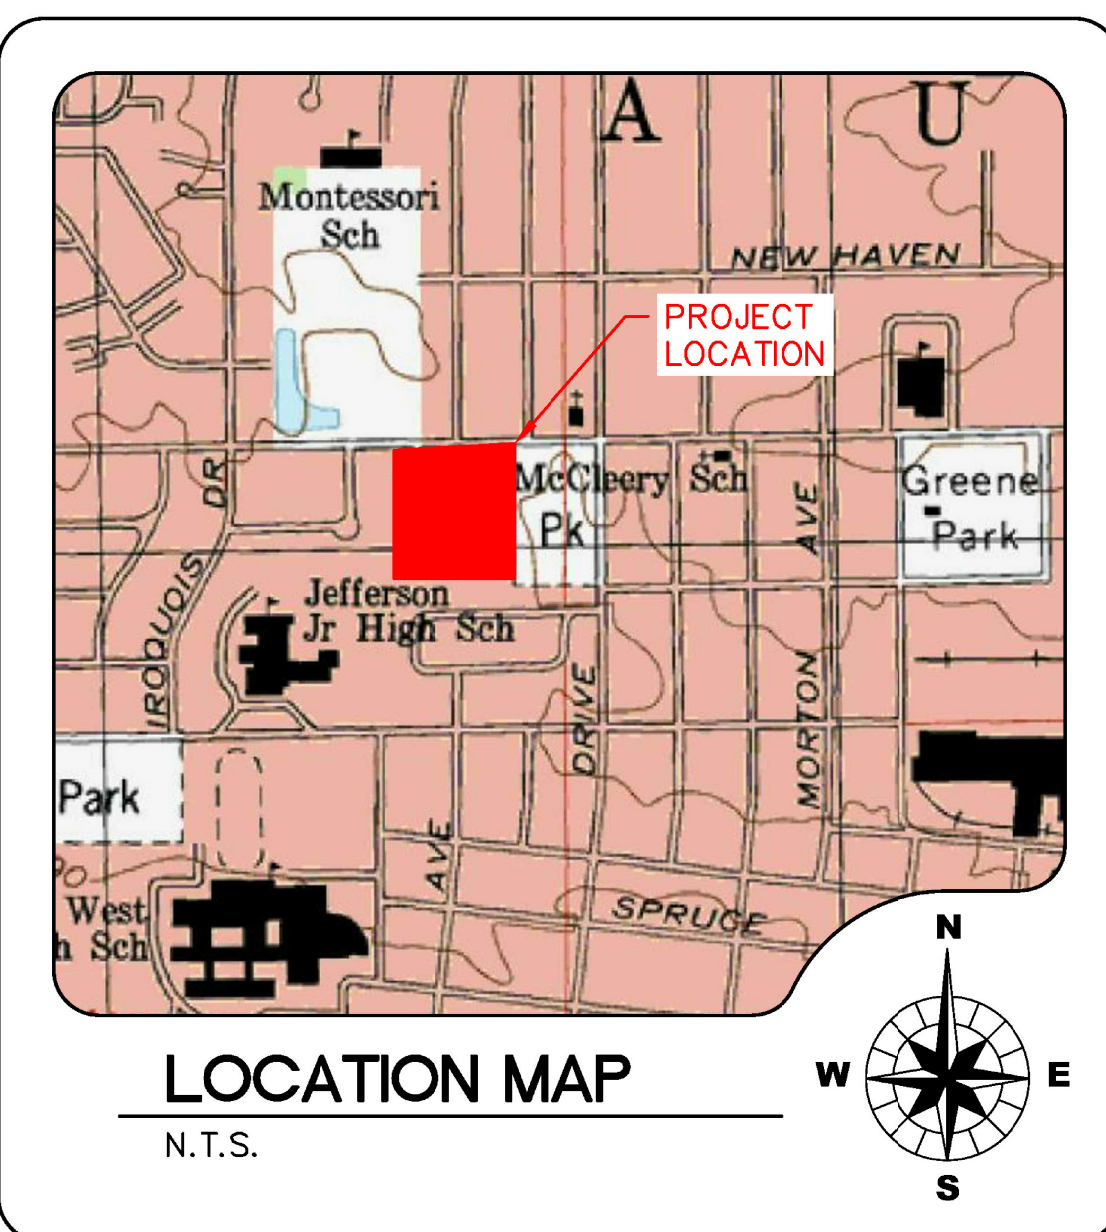

LANDSCAPE PLAN FOR MCCLEERY ELEMENTARY SCHOOL

OVERALL PLAN

1"=80'
ILLINOIS AVENUE

PLANT SCHEDULE

TREES	QTY	BOTANICAL/COMMON	CONT	REMARKS
ACE FRE	2	Acer freemanii `Jeffersred` TM / Autumn Blaze Maple	2.5" B&B	
SHRUBS	QTY	BOTANICAL/COMMON	CONT	REMARKS
ARO IRO	25	Aronia melanocarpa `Iroquois Beauty` TM / Black Chokeberry	3 gal	
HYD END	13	Hydrangea macrophylla `Bailmer` TM / Endless Summer	3 gal	
ITE VIR	22	Itea virginica `Henry's Garnet` / Henry's Garnet Sweetspire/Virginia Sweetspire	3 gal	
JUN BL8	29	Juniperus virginiana `Blue Mountain` / Blue Mountain Juniper	3 gal	
GROUND COVERS	QTY	BOTANICAL/COMMON	CONT	REMARKS
HEM APA	103	Hemerocallis hybrid `Chicago Apache`	1 gal@ 18" oc	

ENLARGEMENT PLAN

Landscape Data Table: CTEs Provided		
	CTE Value	Total CTEs Provided
Canopy Trees	1	2
Evergreen Trees	3	0
Understory Trees	3	0
Deciduous Shrubs	20	60
Evergreen Shrubs	20	29
Total:		91

Planting Materials Table: Landscape Plan

Note: Symbols are blackline for proposed grayscale for existing

Canopy Trees (minimum size 2.5 caliper) Count:	2
Evergreens (minimum size 6 feet) Count:	0
Understory Trees (minimum size 2.5 caliper or 8 feet if multi-stemmed) Count:	0
Deciduous Shrubs (minimum of 18 inches) Count:	60
Evergreen Shrubs (minimum of 18 inches) Count:	29
Ornamental Grasses Count:	0
Perennials Count:	103
Annuals Count:	0
Groundcover Count:	0

LOCATION MAP
N.T.S.

PROPOSED
ADDITION TO
MCCLEERY
ELEMENTARY
SCHOOL
For
WEST AURORA
SCHOOL
DISTRICT 129

At:

1280 Iroquois Avenue
Suite 110
Naperville, Illinois 60563
Telephone: (630) 428-3134
Fax: (630) 428-3159
www.design-perspectives.net