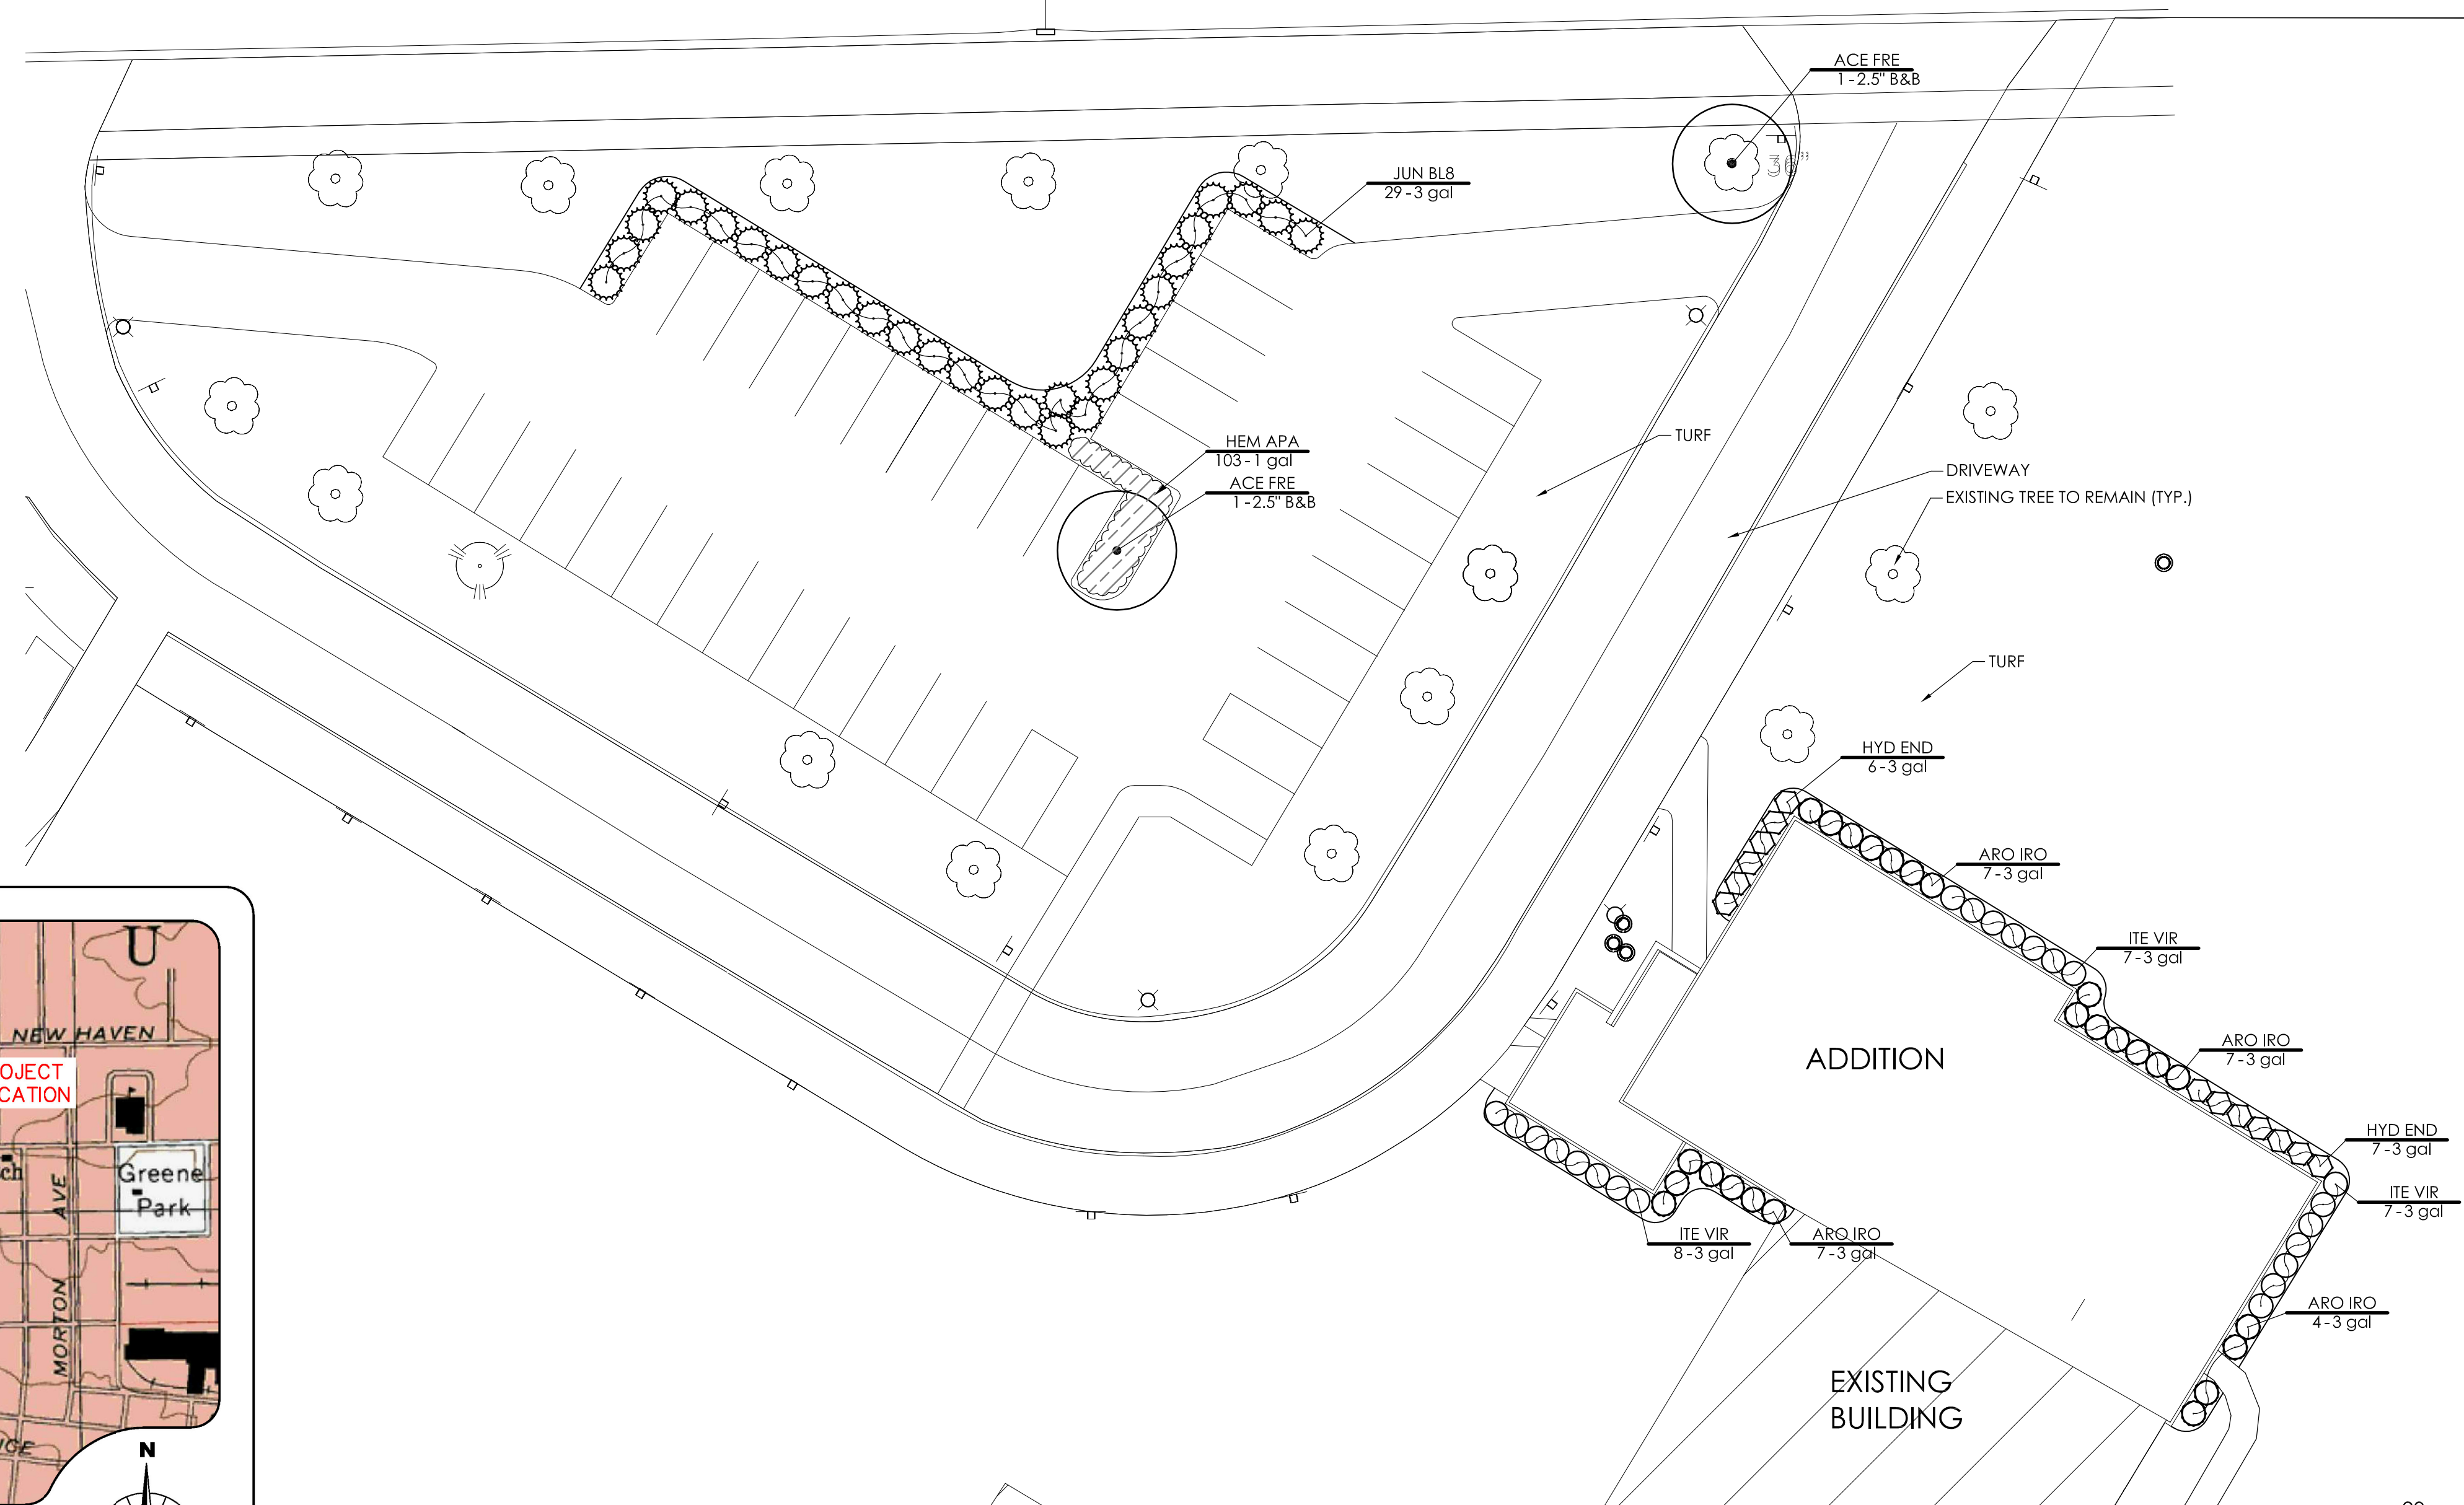

LANDSCAPE PLAN FOR MCCLEERY ELEMENTARY SCHOOL

OVERALL PLAN

1"=80'
ILLINOIS AVENUE

PLANT SCHEDULE

TREES	QTY	BOTANICAL/COMMON	CONT	REMARKS
ACE FRE	2	Acer freemanii `Jeffersred` TM / Autumn Blaze Maple	2.5" B&B	
SHRUBS	QTY	BOTANICAL/COMMON	CONT	REMARKS
ARO IRO	25	Aronia melanocarpa `Iroquois Beauty` TM / Black Chokeberry	3 gal	
HYD END	13	Hydrangea macrophylla `Bailmer` TM / Endless Summer	3 gal	
ITE VIR	22	Itea virginica `Henry's Garnet` / Henry's Garnet Sweetspire/Virginia Sweetspire	3 gal	
JUN BL8	29	Juniperus virginiana `Blue Mountain` / Blue Mountain Juniper	3 gal	
GROUND COVERS	QTY	BOTANICAL/COMMON	CONT	REMARKS
HEM APA	103	Hemerocallis hybrid `Chicago Apache`	1 gal@ 18" oc	

ENLARGEMENT PLAN

Landscape Data Table: CTEs Provided		
	CTE Value	Total CTEs Provided
Canopy Trees	1	2
Evergreen Trees	3	0
Understory Trees	3	0
Deciduous Shrubs	20	60
Evergreen Shrubs	20	29
Total:		91

Planting Materials Table: Landscape Plan

Note: Symbols are blackline for proposed grayscale for existing

Canopy Trees (minimum size 2.5 caliper) Count:	2
Evergreens (minimum size 6 feet) Count:	0
Understory Trees (minimum size 2.5 caliper or 8 feet if multi-stemmed) Count:	0
Deciduous Shrubs (minimum of 18 inches) Count:	60
Evergreen Shrubs (minimum of 18 inches) Count:	29
Ornamental Grasses Count:	0
Perennials Count:	103
Annuals Count:	0
Groundcover Count:	0

LOCATION MAP
N.T.S.

PROPOSED
ADDITION TO
MCCLEERY
ELEMENTARY
SCHOOL
For
WEST AURORA
SCHOOL
DISTRICT 129

At:

1280 Iroquois Avenue
Suite 110
Naperville, Illinois 60563
Telephone: (630) 428-3134
Fax: (630) 428-3159
www.design-perspectives.net