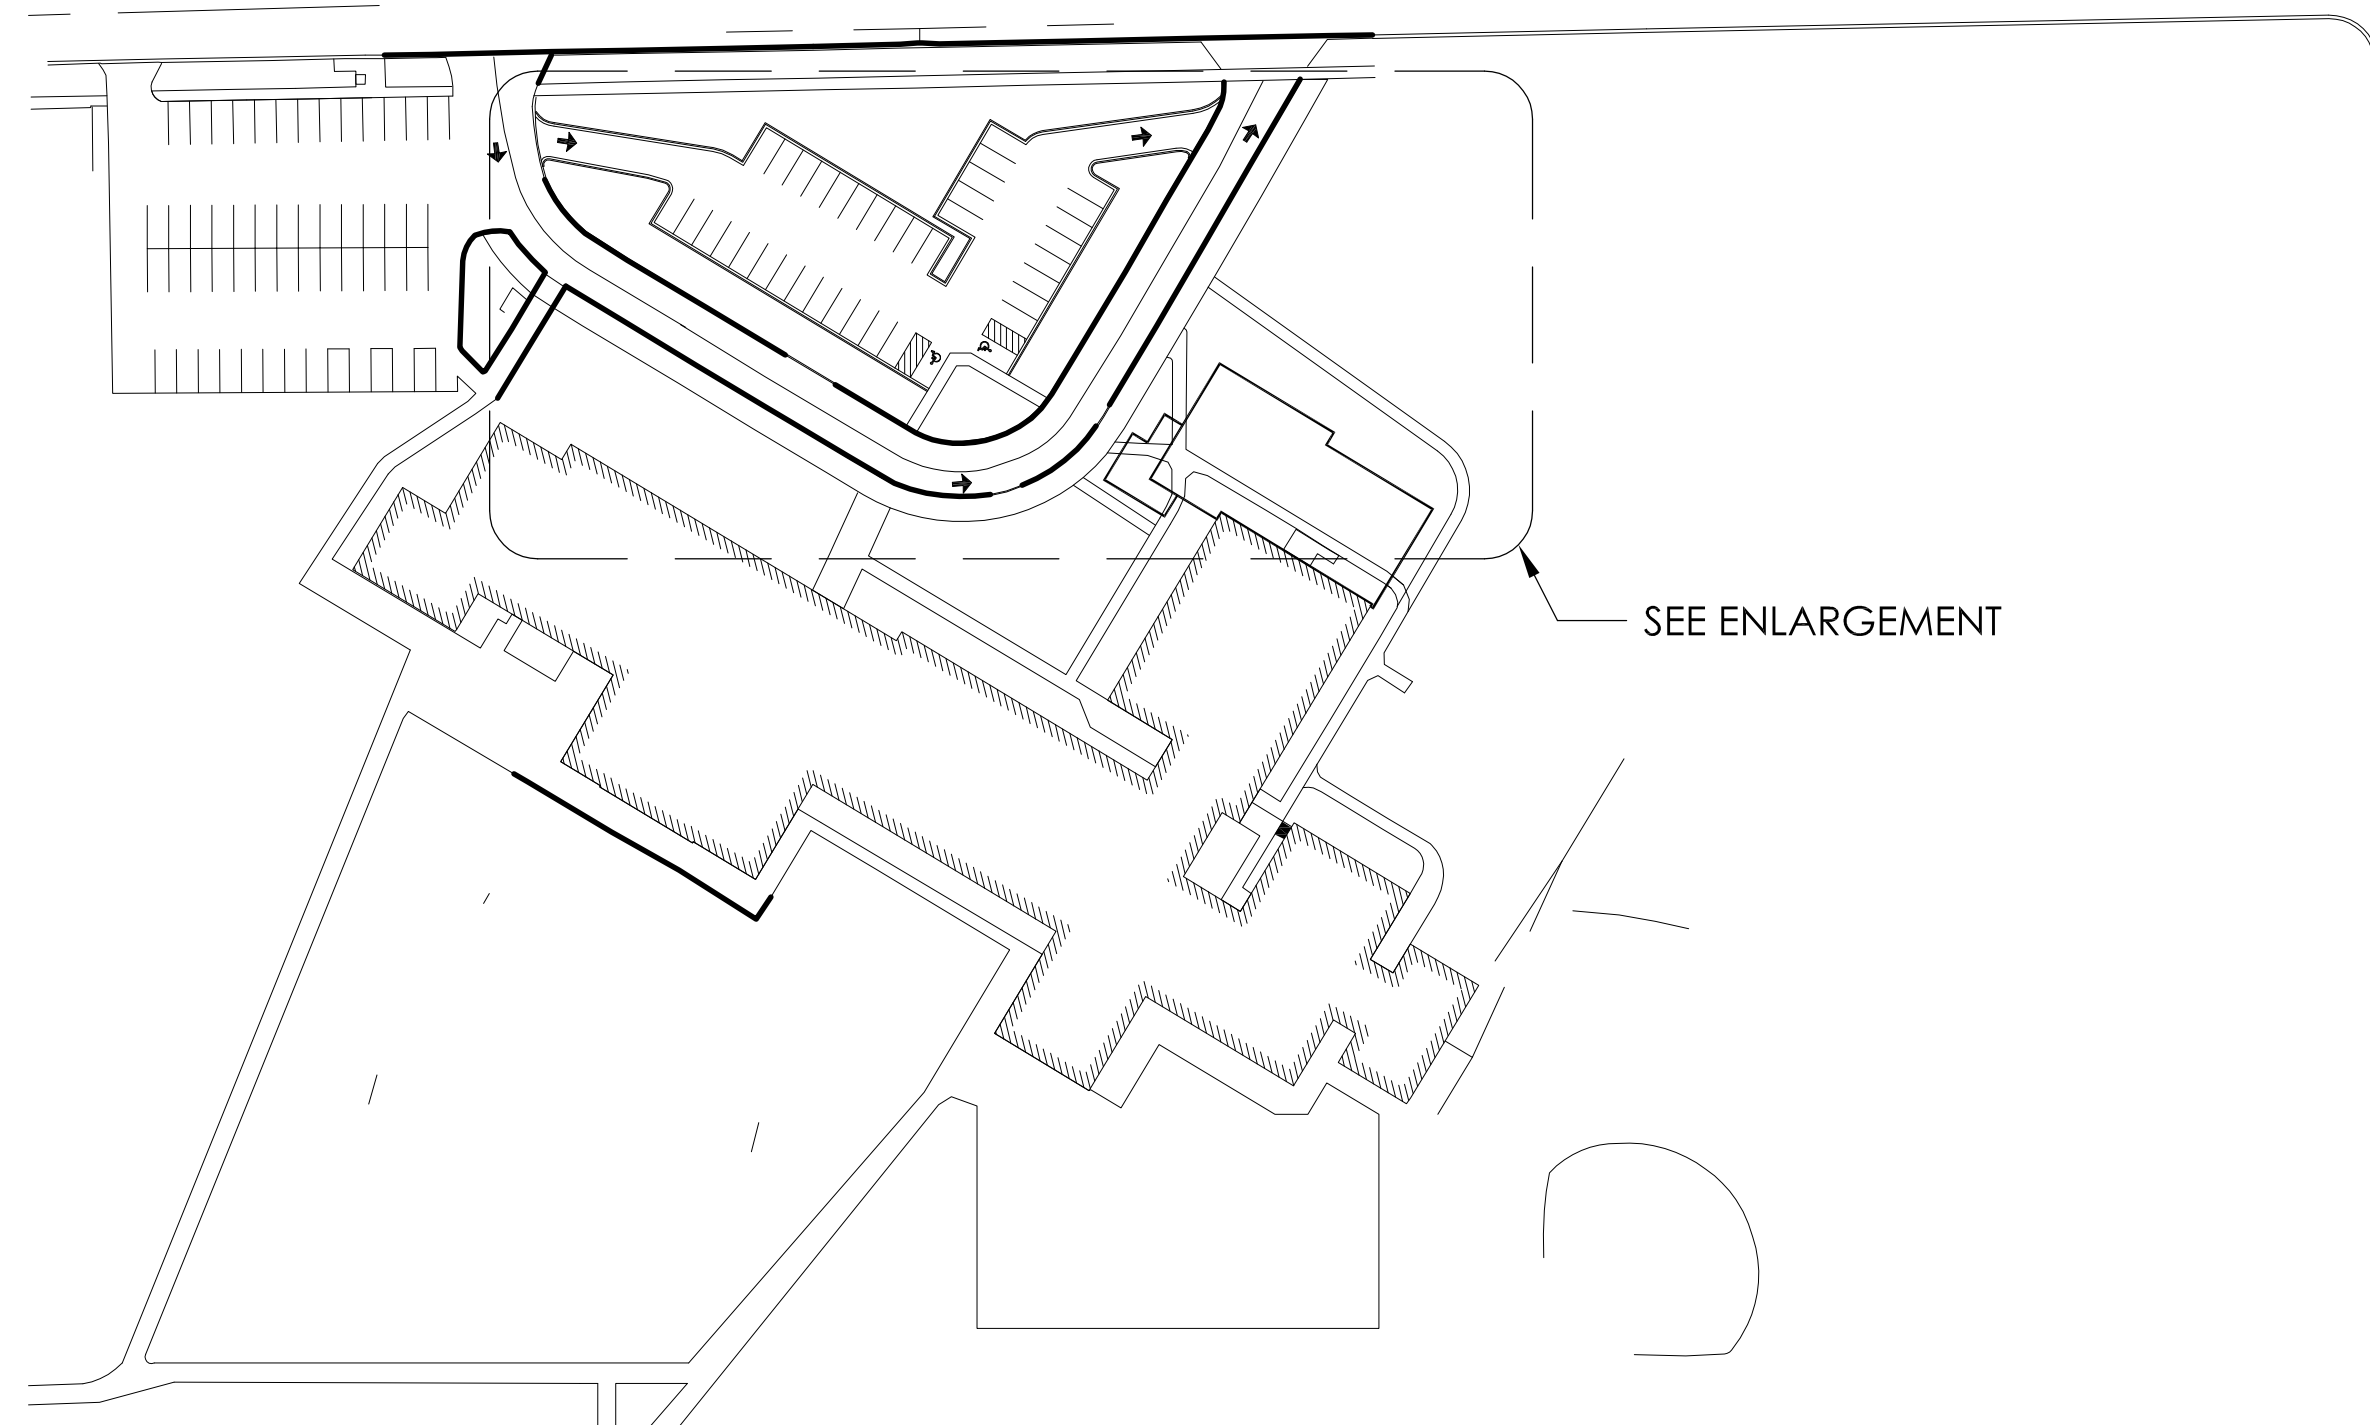

LANDSCAPE PLAN FOR MCCLEERY ELEMENTARY SCHOOL

OVERALL PLAN

1"=80'
ILLINOIS AVENUE

PLANT SCHEDULE

TREES	QTY	BOTANICAL/COMMON	CONT	REMARKS
ACE FRE	2	Acer freemanii `Jeffersred` TM / Autumn Blaze Maple	2.5" B&B	
SHRUBS	QTY	BOTANICAL/COMMON	CONT	REMARKS
ARO IRO	25	Aronia melanocarpa `Iroquois Beauty` TM / Black Chokeberry	3 gal	
HYD END	13	Hydrangea macrophylla `Bailmer` TM / Endless Summer	3 gal	
ITE VIR	22	Itea virginica `Henry's Garnet` / Henry's Garnet Sweetspire/Virginia Sweetspire	3 gal	
JUN BL8	29	Juniperus virginiana `Blue Mountain` / Blue Mountain Juniper	3 gal	
GROUND COVERS	QTY	BOTANICAL/COMMON	CONT	REMARKS
HEM APA	103	Hemerocallis hybrid `Chicago Apache`	1 gal@ 18" oc	

ENLARGEMENT PLAN

Landscape Data Table: CTEs Provided		
	CTE Value	Total CTEs Provided
Canopy Trees	1	2
Evergreen Trees	3	0
Understory Trees	3	0
Deciduous Shrubs	20	60
Evergreen Shrubs	20	29
Total:		91

Planting Materials Table: Landscape Plan

Note: Symbols are blackline for proposed grayscale for existing

Canopy Trees (minimum size 2.5 caliper) Count:	2
Evergreens (minimum size 6 feet) Count:	0
Understory Trees (minimum size 2.5 caliper or 8 feet if multi-stemmed) Count:	0
Deciduous Shrubs (minimum of 18 inches) Count:	60
Evergreen Shrubs (minimum of 18 inches) Count:	29
Ornamental Grasses Count:	0
Perennials Count:	103
Annuals Count:	0
Groundcover Count:	0

Copyright 2013 StudioGC, Inc.

NO. ISSUED FOR: DATE

LANDSCAPE PLAN