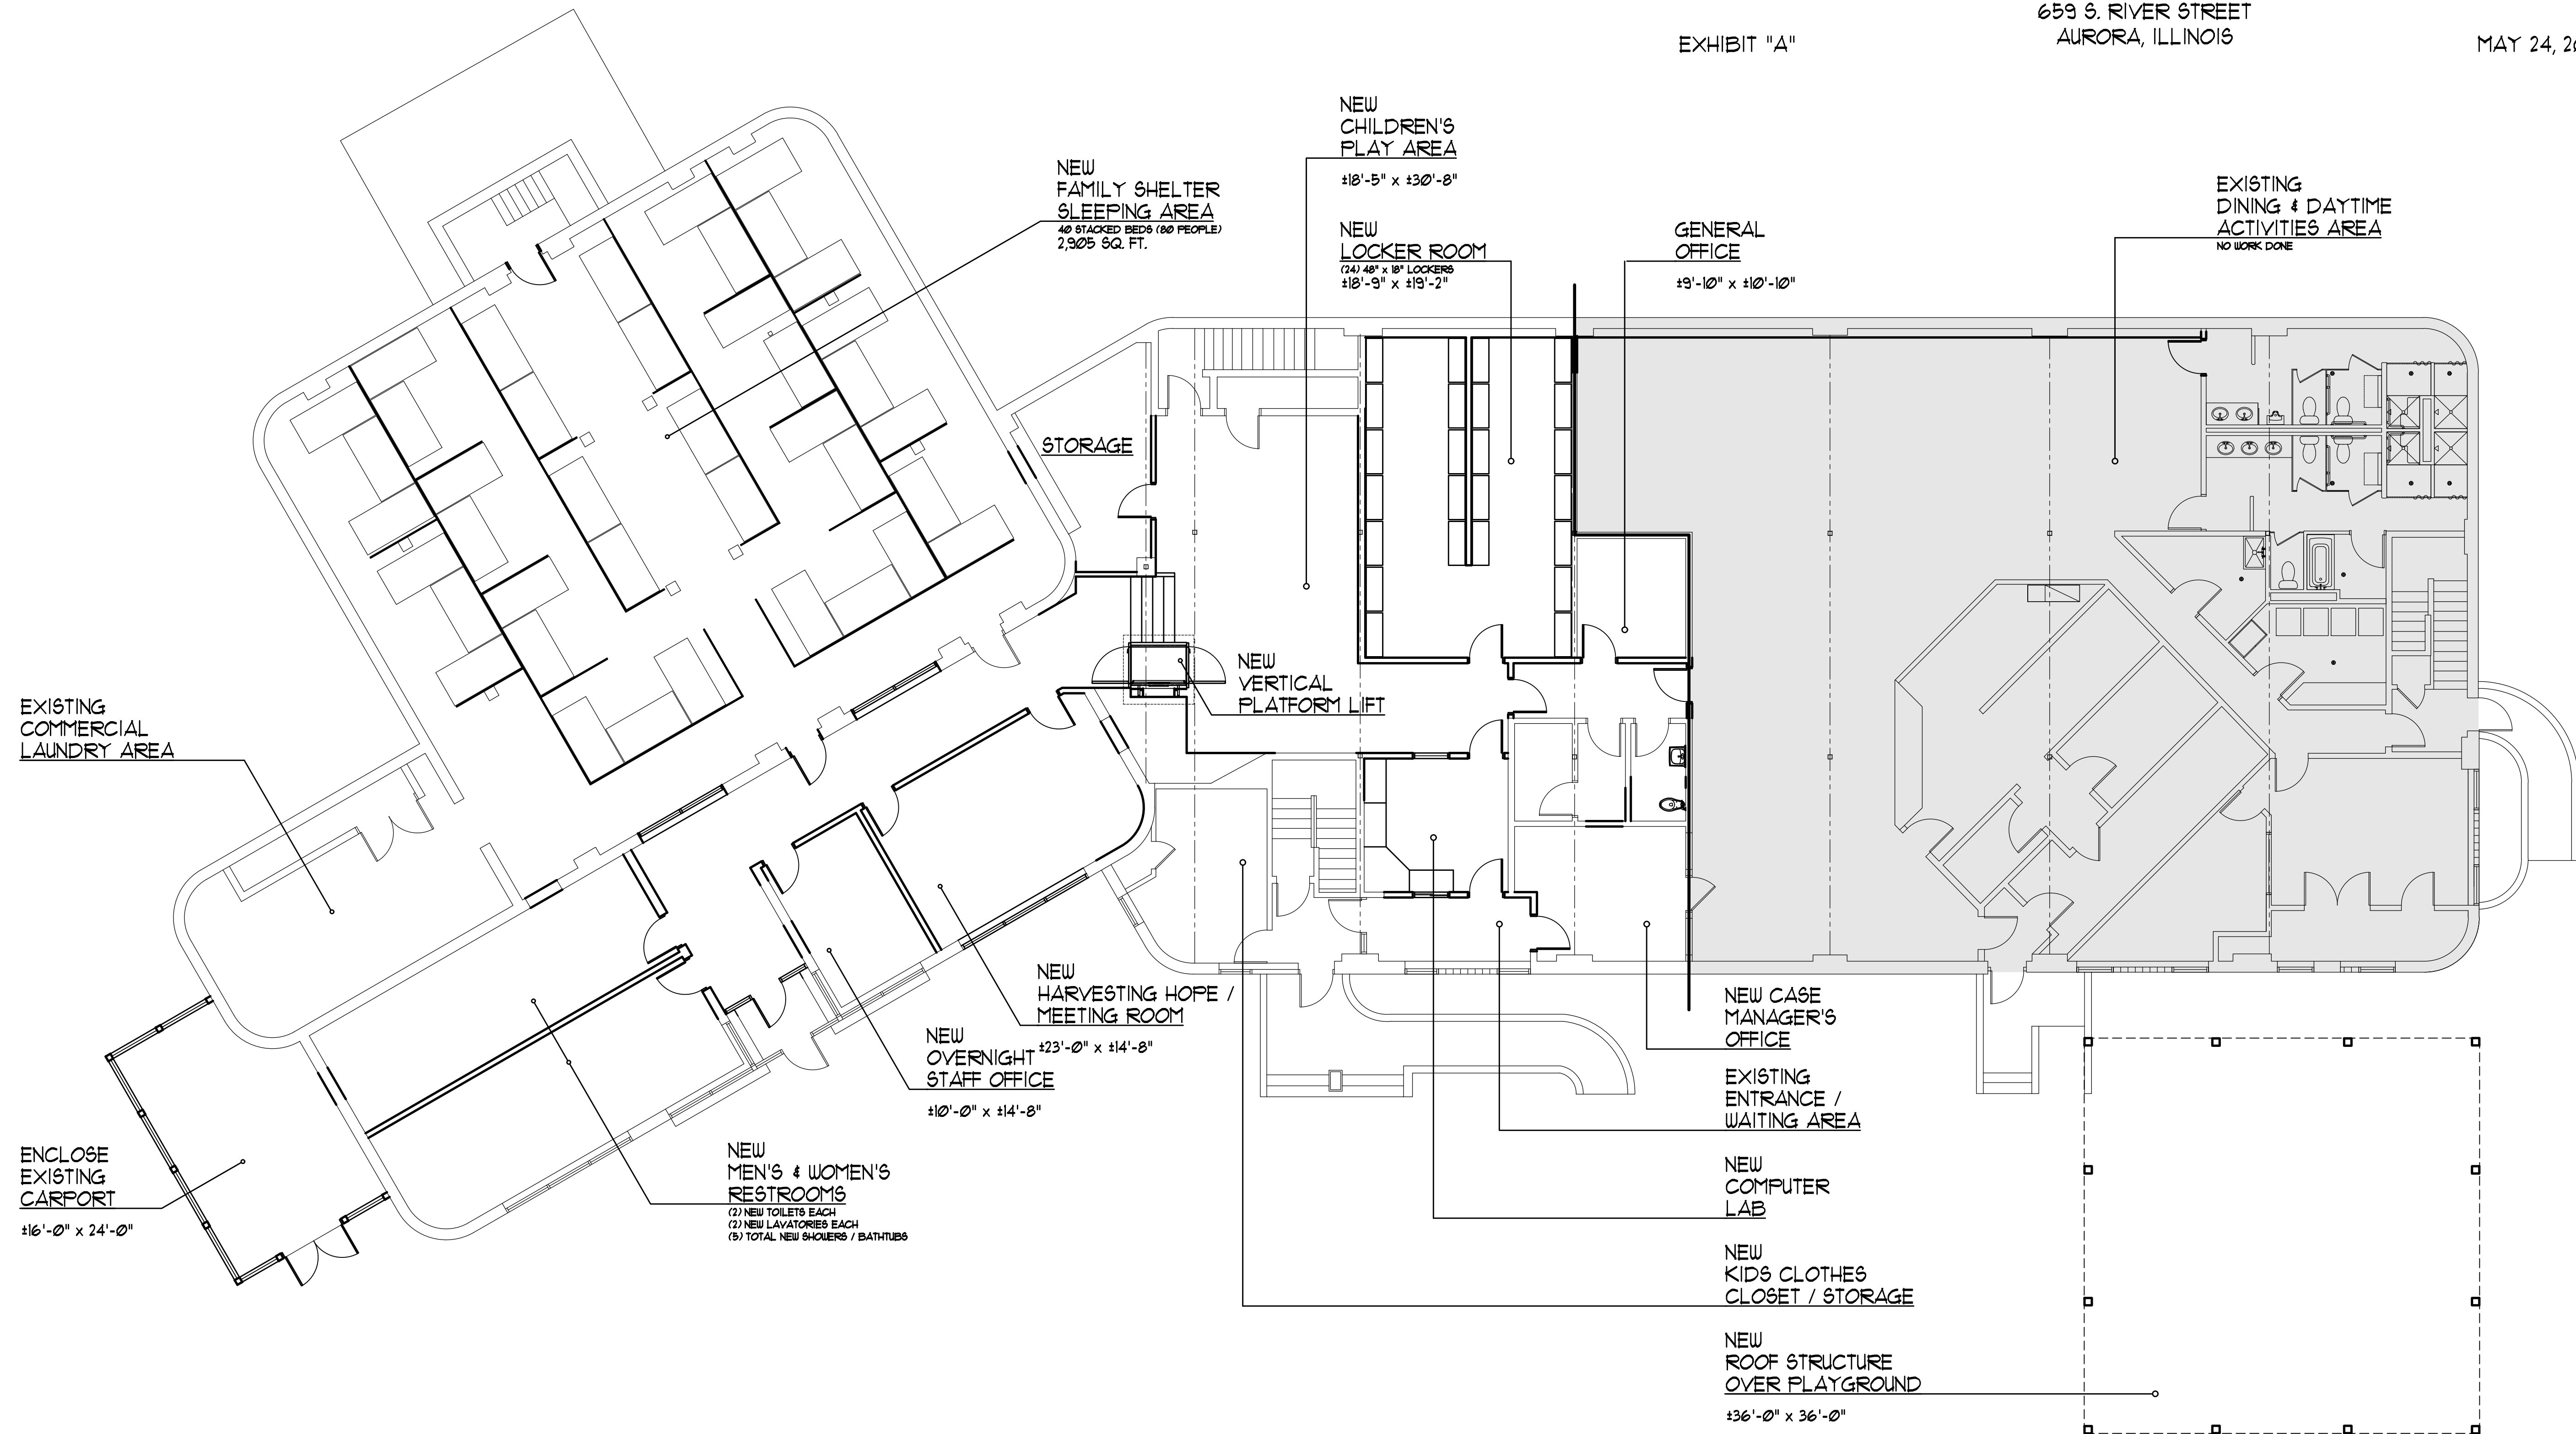

HESED HOUSE FAMILY SHELTER

EXHIBIT "A"

659 S. RIVER STREET
AURORA, ILLINOIS

MAY 24, 2024

DESIGN • BUILD	1320 NORTH ROUTE 59 SUITE 124 NAPERVILLE, IL 60563 JBARCHITECTURE.COM 630.357.8100
JB ARCHITECTURE	CREATING MAGNIFICENT HOMES FOR OVER 30 YEARS
EST. 1993	

PRELIMINARY DESIGN DRAWING

SCALE: 1/8"=1'-0"

±8,000 SQ. FT. INTERIOR RENOVATION