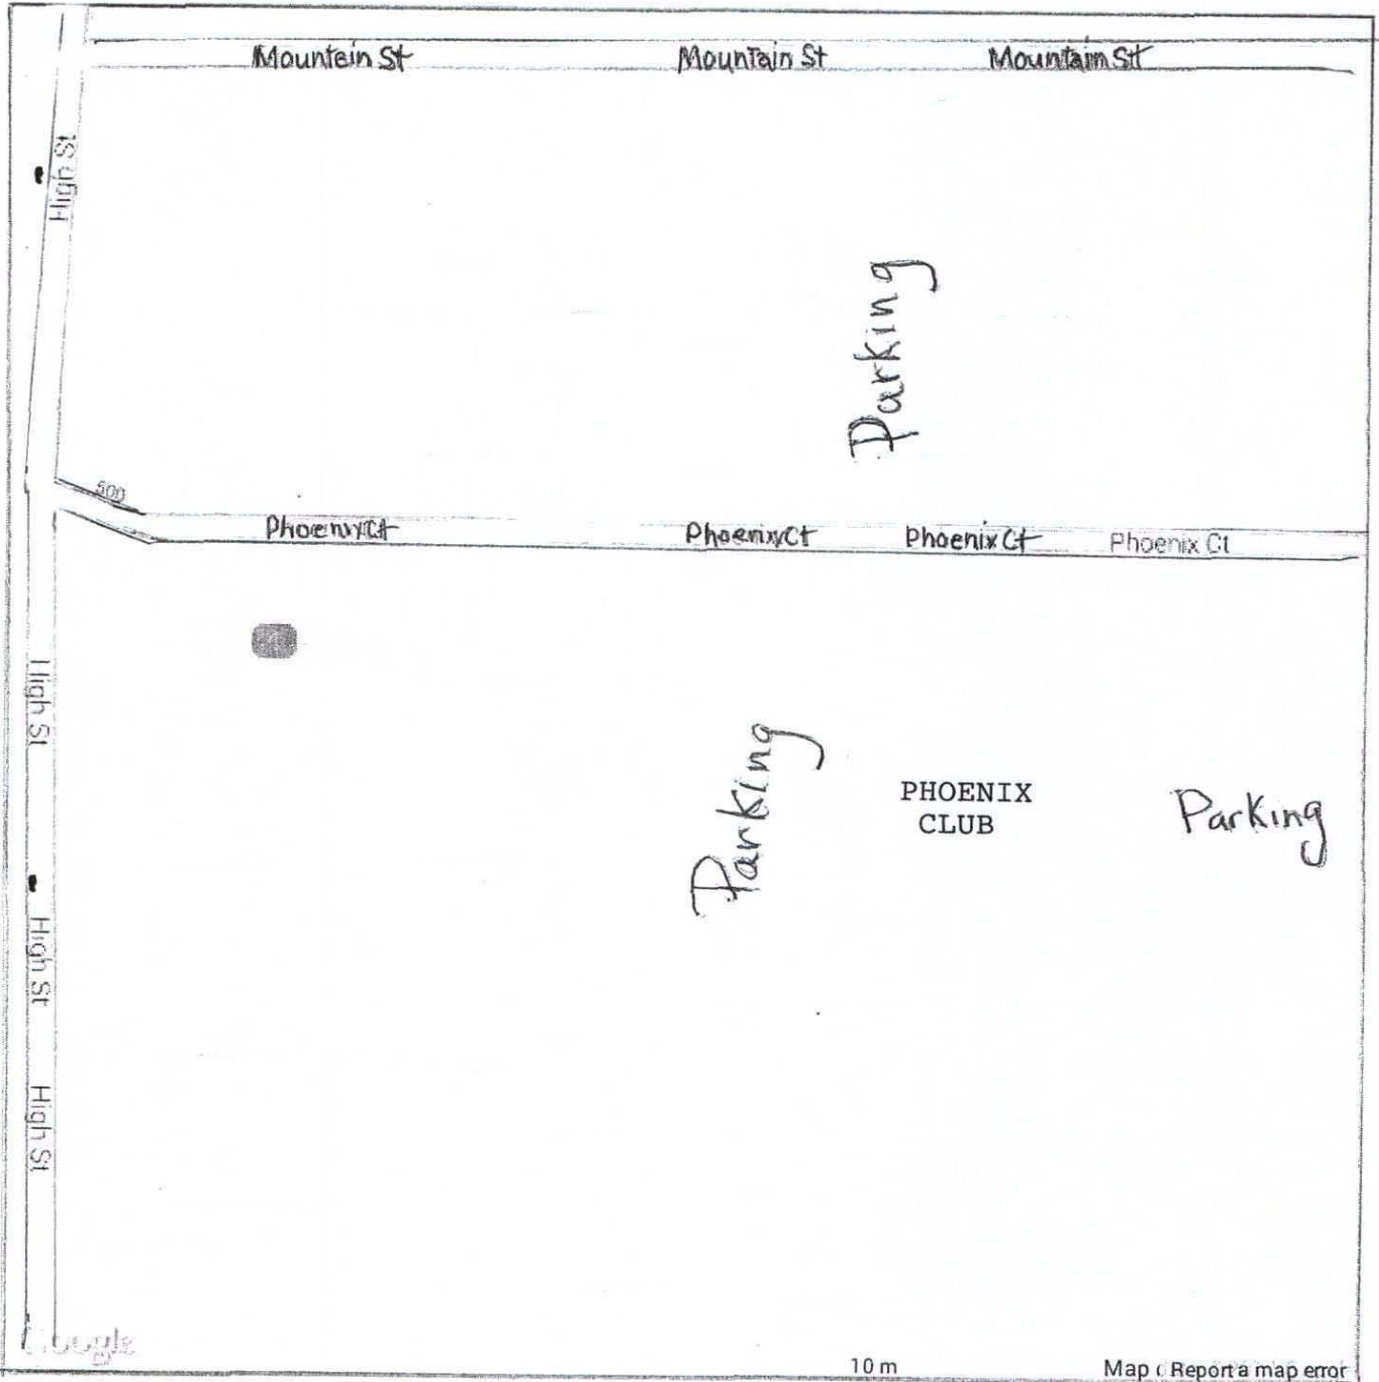

ST. JOSEPH AVENUE (parking on both sides of street)

Parking in driveway

RECTORY

**Parking available
in driveway**

GARAGE

CHURCH

Canopy

Canopy

Canopy

BAND

**PARISH CENTER
(Mens/Womens
bathroom located
on main floor)**

SCHOOL

ROOT STREET (parking on west side of street)

HIGH STREET (parking on both sides of street)

ILLINOIS AVENUE (no parking available)

Imagery ©2014 DigitalGlobe, U.S. Geological Survey, USDA Farm Service Agency, Map data ©2014 Google | 100 ft

OFF STREET PARKING