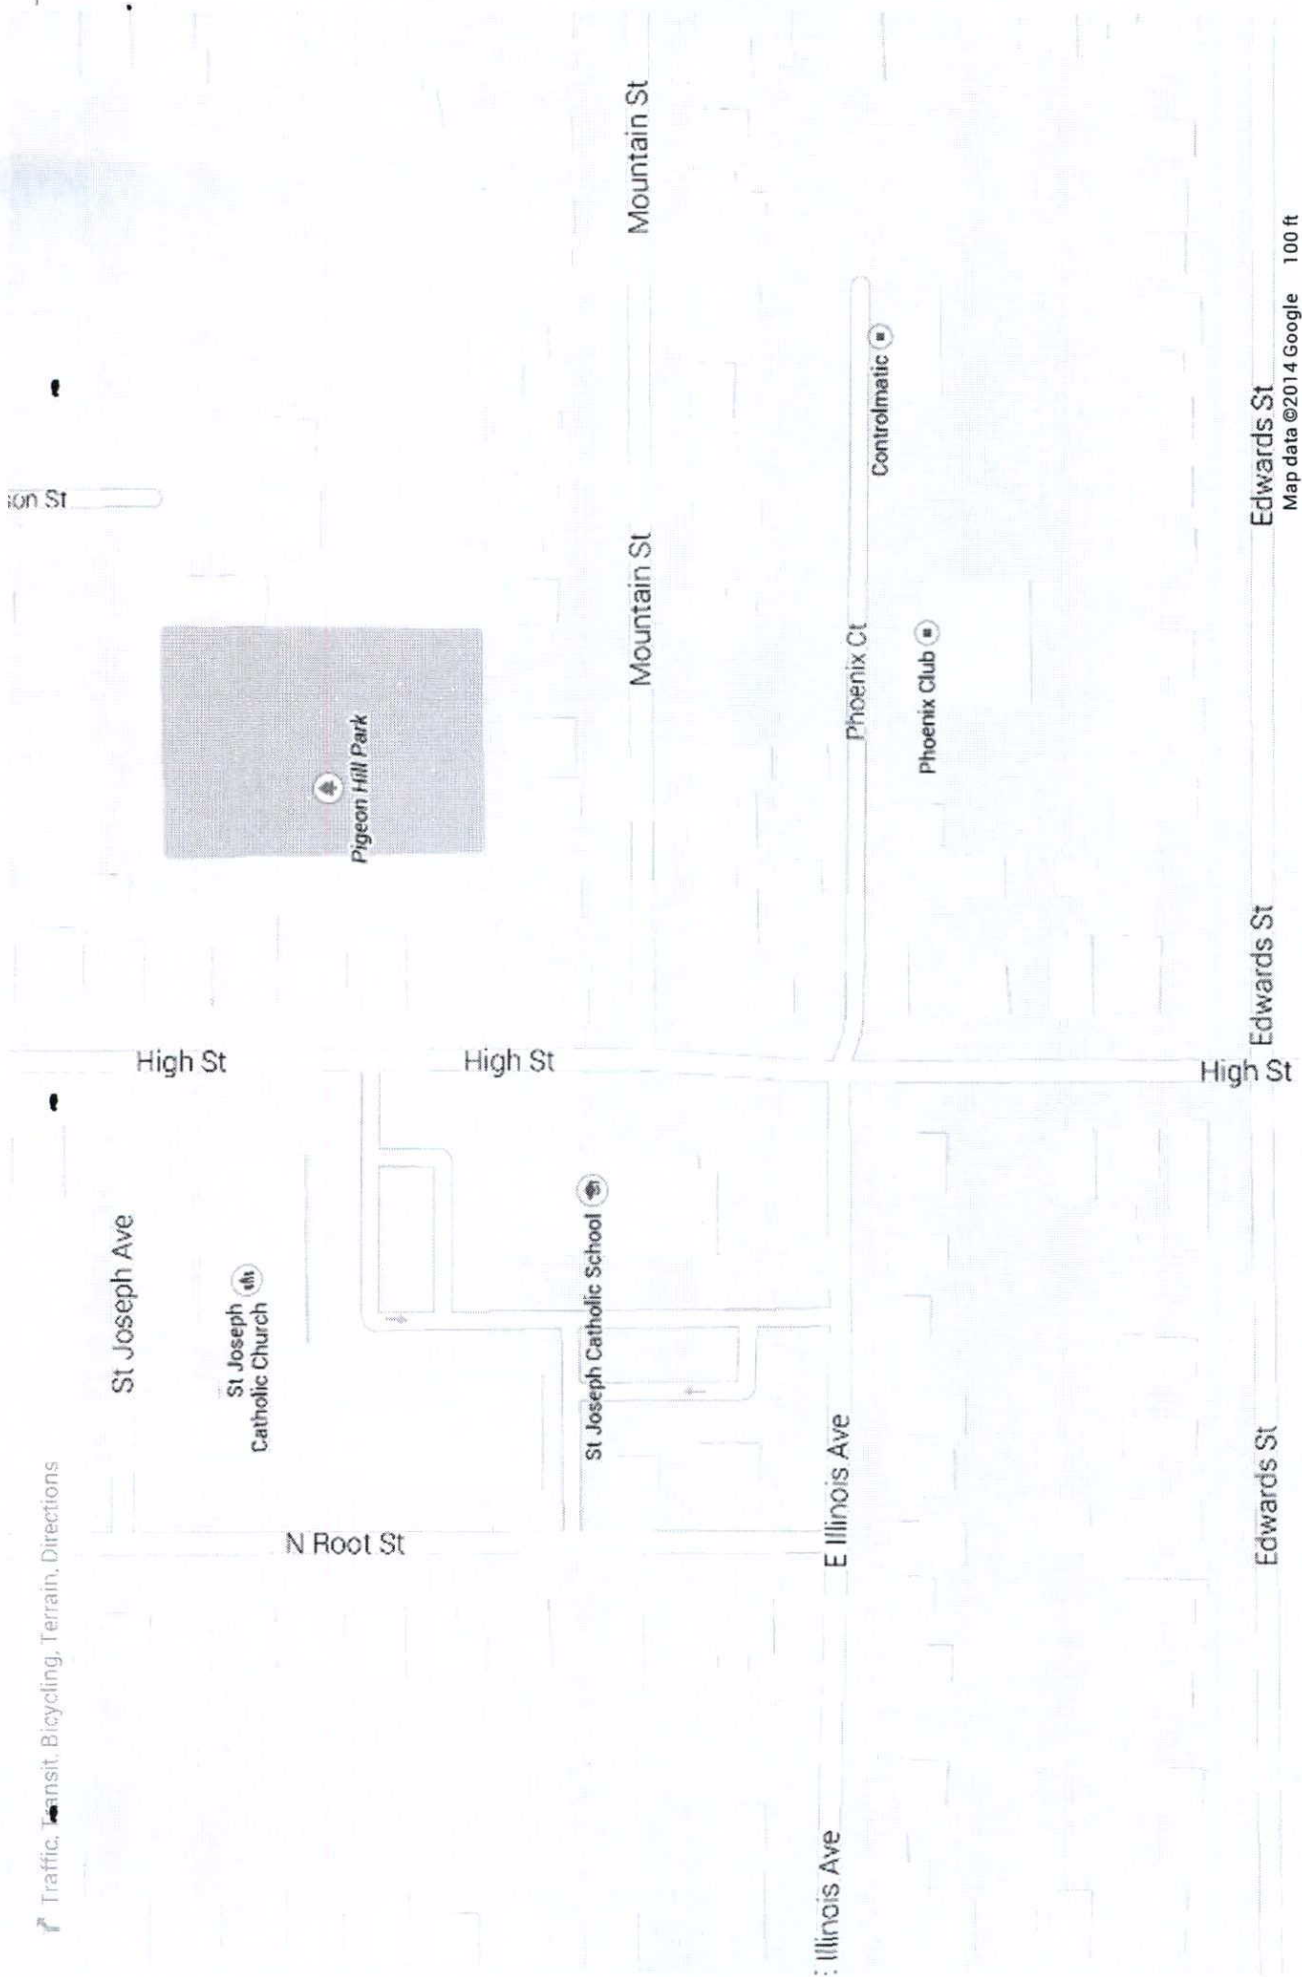

ST. JOSEPH AVENUE (parking on both sides of street)

Parking in driveway

RECTORY

**Parking available
in driveway**

GARAGE

CHURCH

Canopy

Canopy

Canopy

BAND

**PARISH CENTER
(Mens/Womens
bathroom located
on main floor)**

SCHOOL

ROOT STREET (parking on west side of street)

HIGH STREET (parking on both sides of street)

ILLINOIS AVENUE (no parking available)

Imagery ©2014 DigitalGlobe, U.S. Geological Survey, USDA Farm Service Agency, Map data ©2014 Google | 100 ft

OFF STREET PARKING