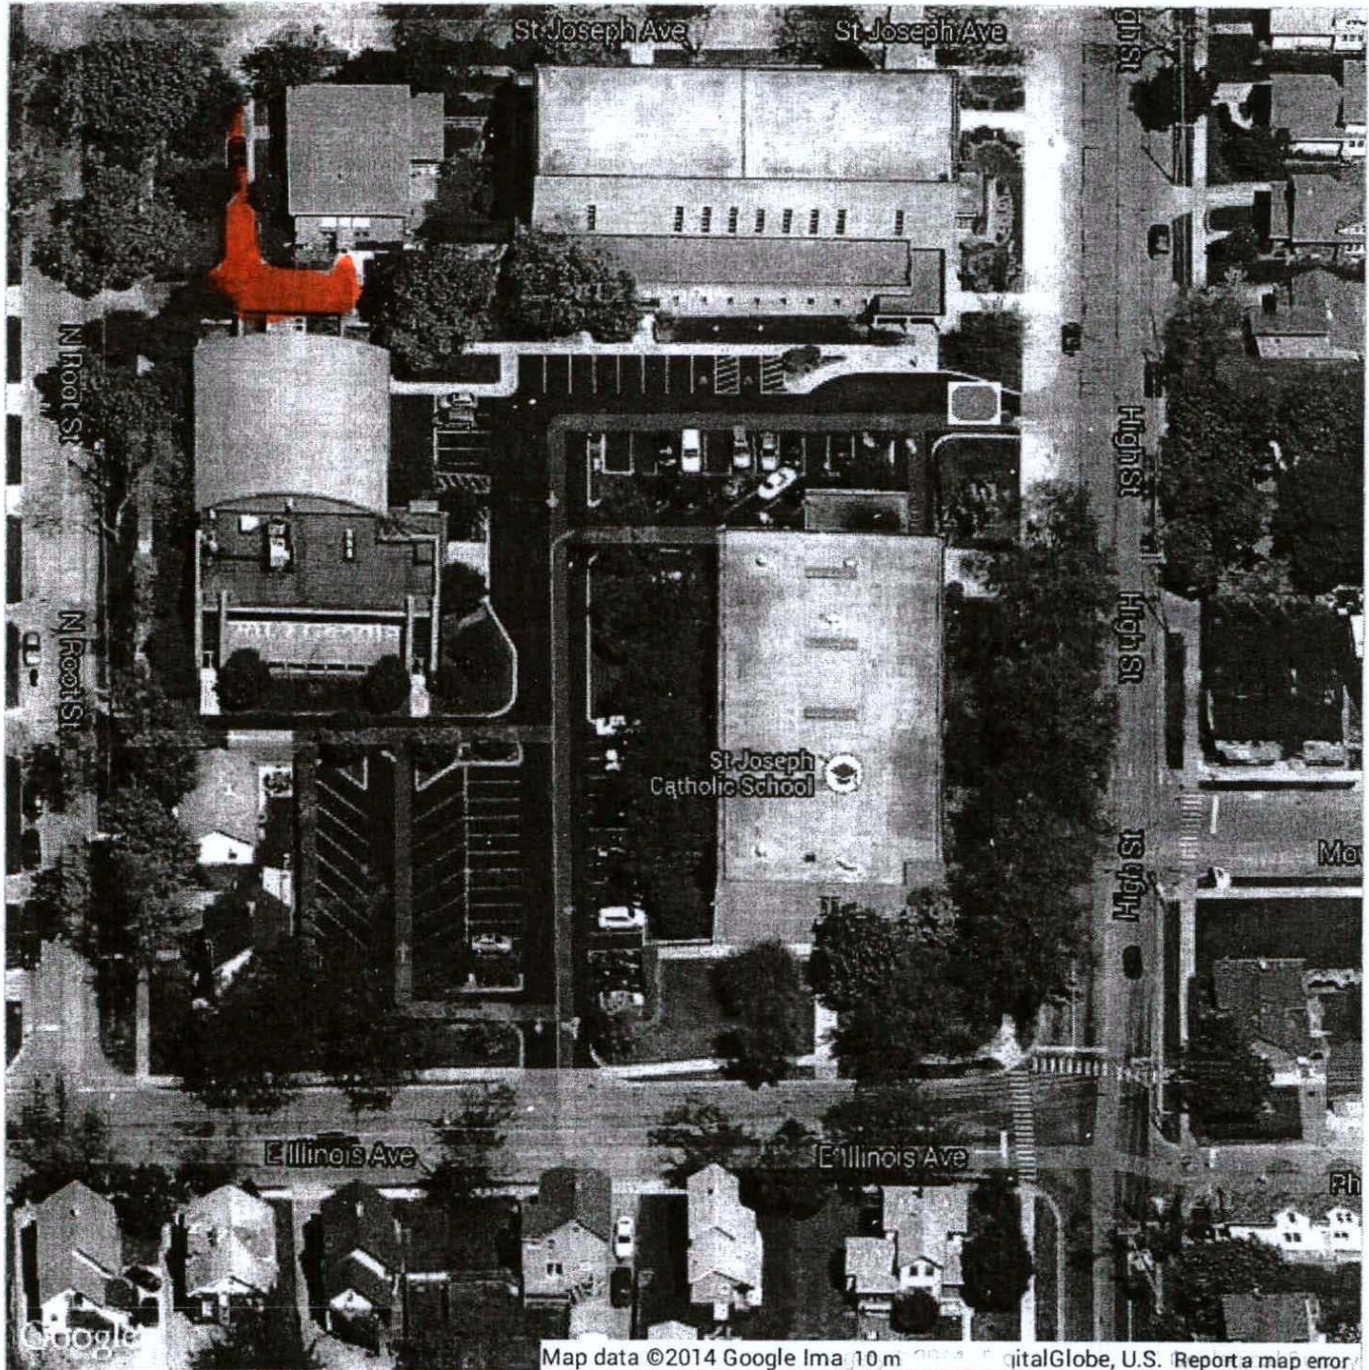

ST. JOSEPH AVENUE (parking on both sides of street)

Parking in driveway

RECTORY

**Parking available
in driveway**

GARAGE

CHURCH

Canopy

Canopy

Canopy

BAND

**PARISH CENTER
(Mens/Womens
bathroom located
on main floor)**

SCHOOL

ROOT STREET (parking on west side of street)

HIGH STREET (parking on both sides of street)

ILLINOIS AVENUE (no parking available)

Imagery ©2014 DigitalGlobe, U.S. Geological Survey, USDA Farm Service Agency, Map data ©2014 Google | 100 ft

OFF STREET PARKING