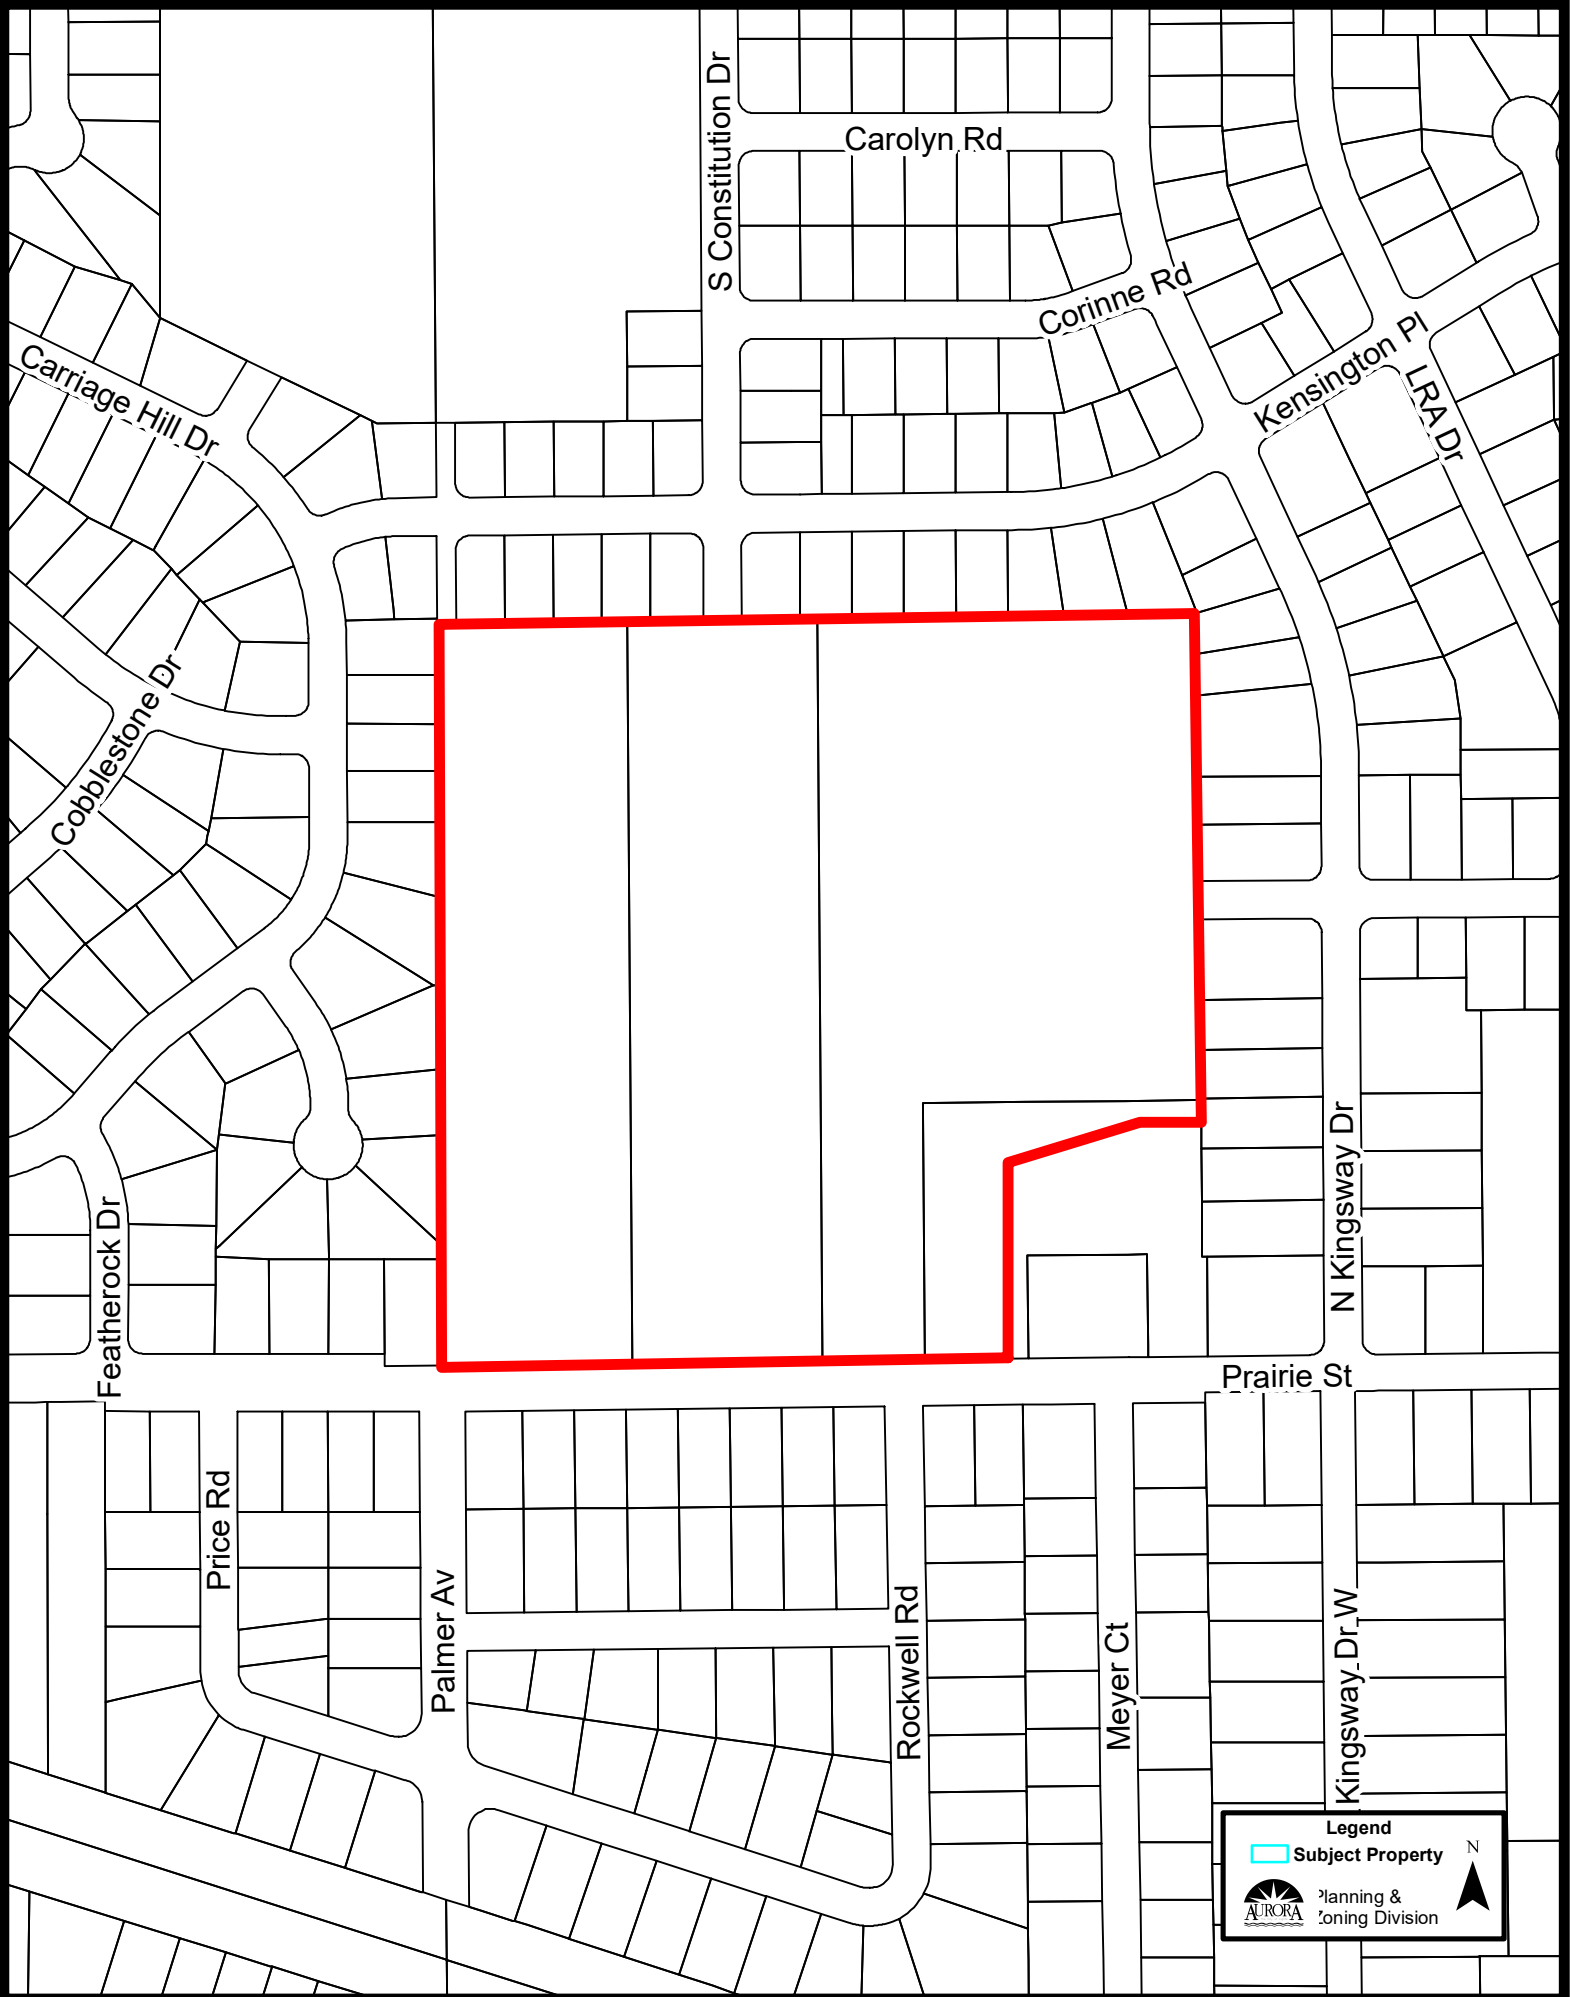

Zoning Map (1:4,000):

Legend

- Subject Property

Planning & Zoning Division
AURORA

Comprehensive Plan (1:4,000):

Legend

Comprehensive Plan

- River/Lakes/Ponds/Streams
- Public
- Quasi - Public
- Conservation, Open Space, Recreation, Drainage
- Estates
- Low Density Residential
- Medium Density Residential
- High Density Residential
- Office
- Commercial
- Mixed Uses: Office/Research/Commercial
- Office/Research/Light Industrial
- Mixed Uses: Offices/Research/Commercial/Residential
- Industrial
- Utilities
- Subject Property

N
▲

Planning & Zoning Division

Location Map (1:4:000):

Legend

-  Subject Property

 Planning & Zoning Division

N 