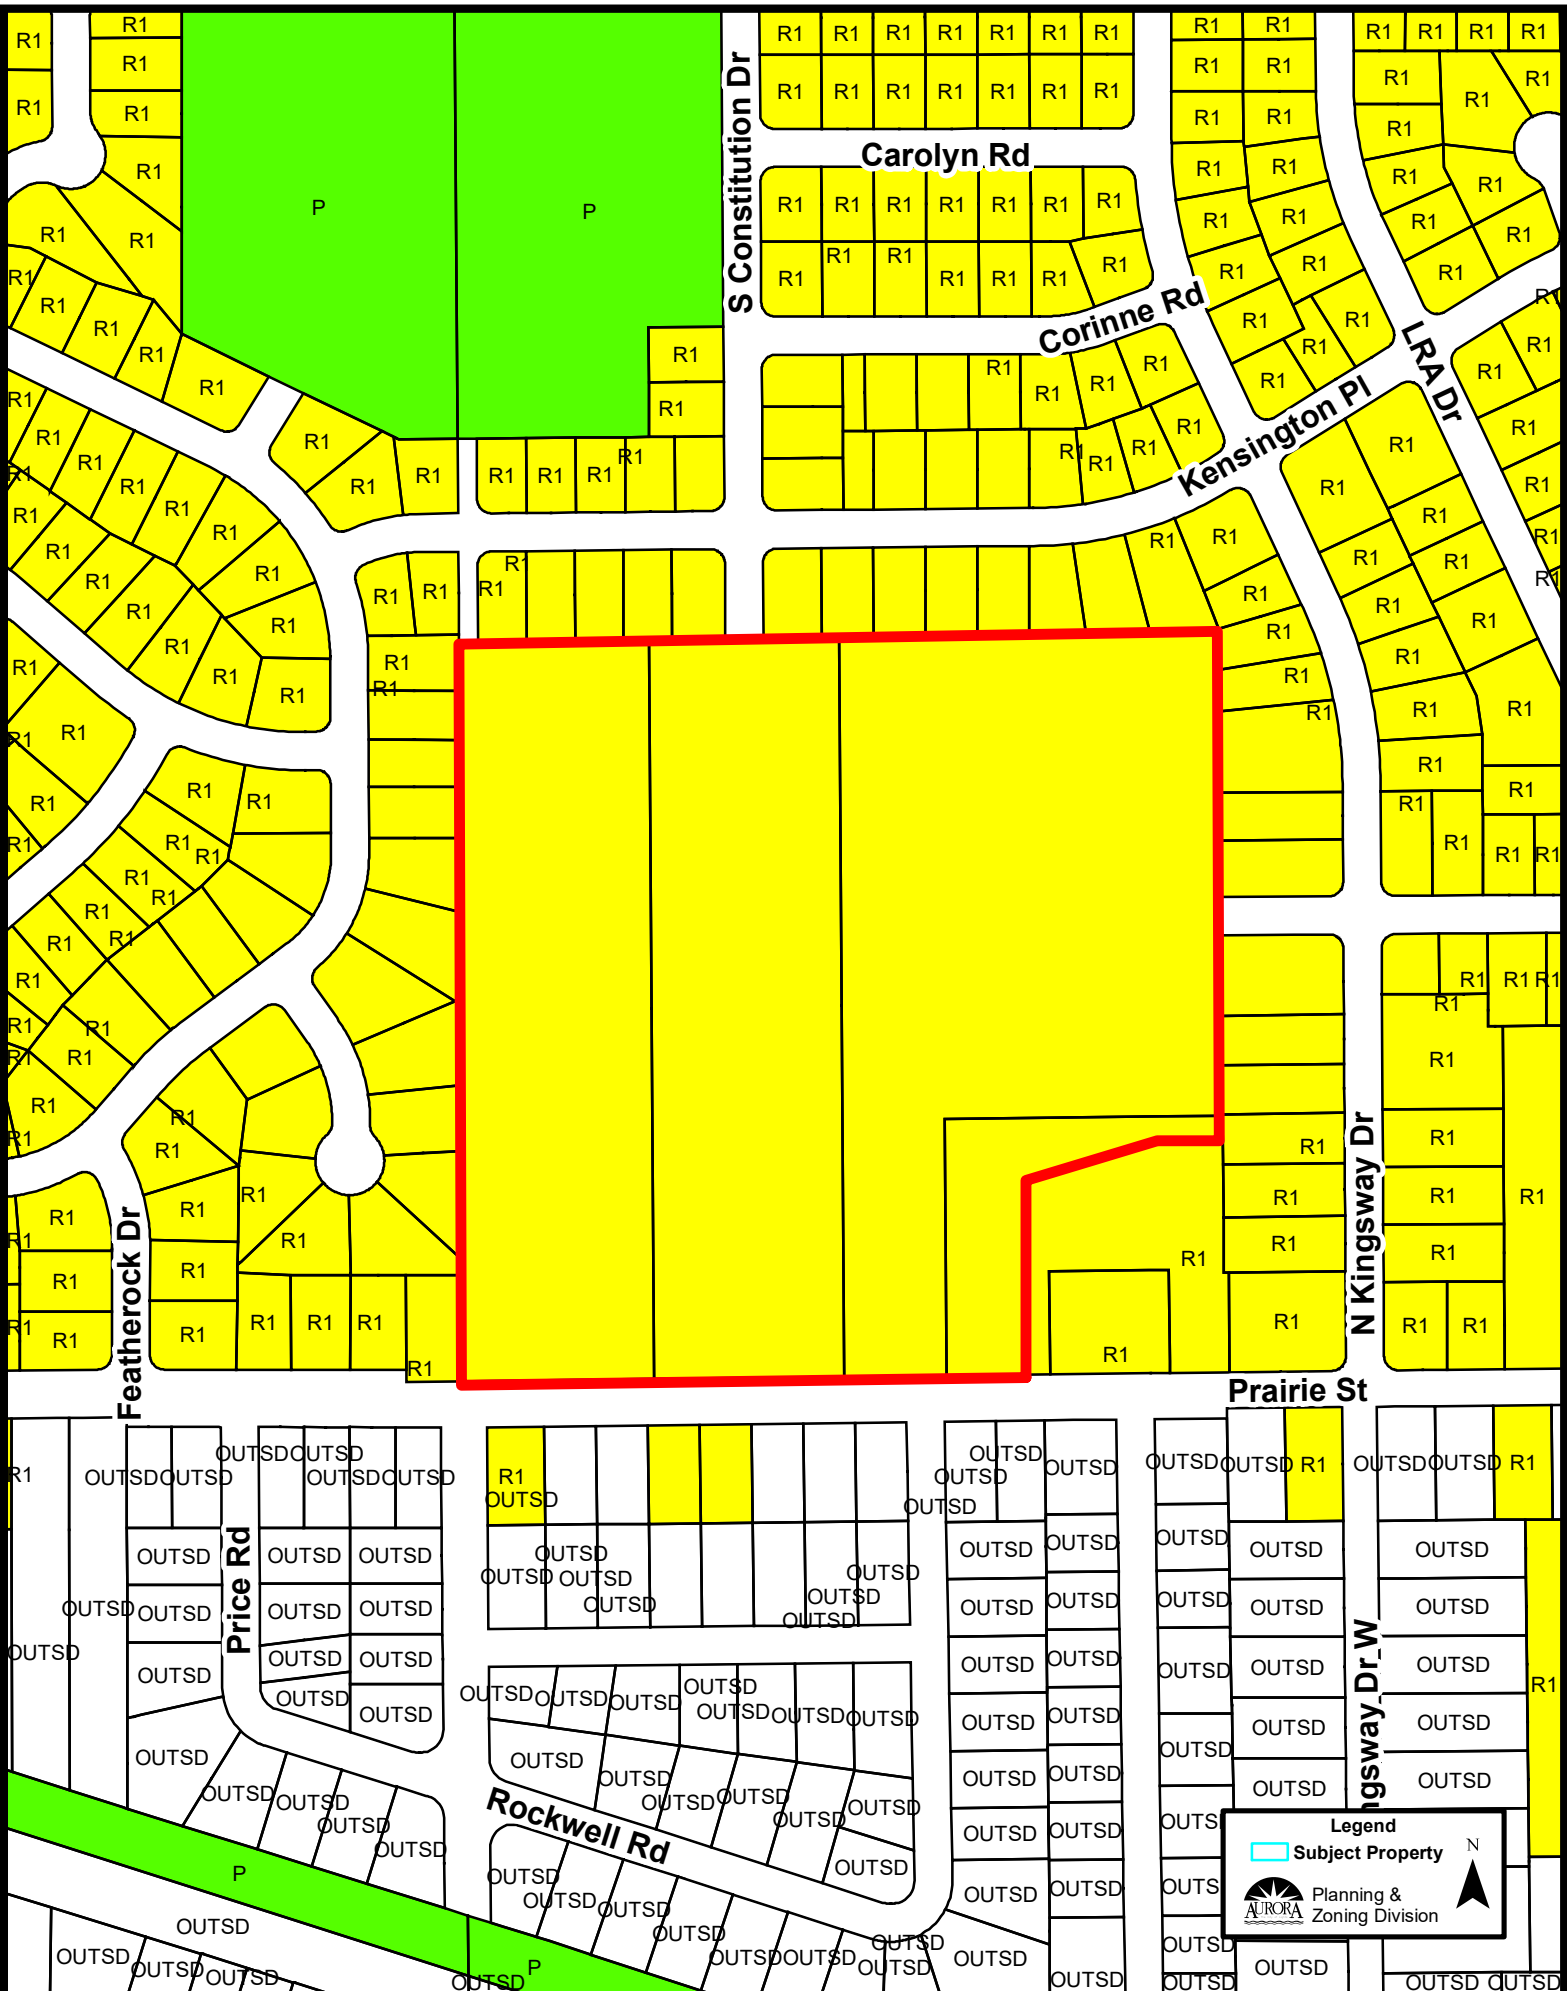

Zoning Map (1:4,000):

Legend

- Subject Property

Planning & Zoning Division
AURORA

Comprehensive Plan (1:4,000):

Legend

Comprehensive Plan

- River/Lakes/Ponds/Streams
- Public
- Quasi - Public
- Conservation, Open Space, Recreation, Drainage
- Estates
- Low Density Residential
- Medium Density Residential
- High Density Residential
- Office
- Commercial
- Mixed Uses: Office/Research/Commercial
- Office/Research/Light Industrial
- Mixed Uses: Offices/Research/Commercial/Residential
- Industrial
- Utilities
- Subject Property

N
▲

Planning & Zoning Division

Location Map (1:4:000):

Legend

-  Subject Property

 Planning & Zoning Division

N 