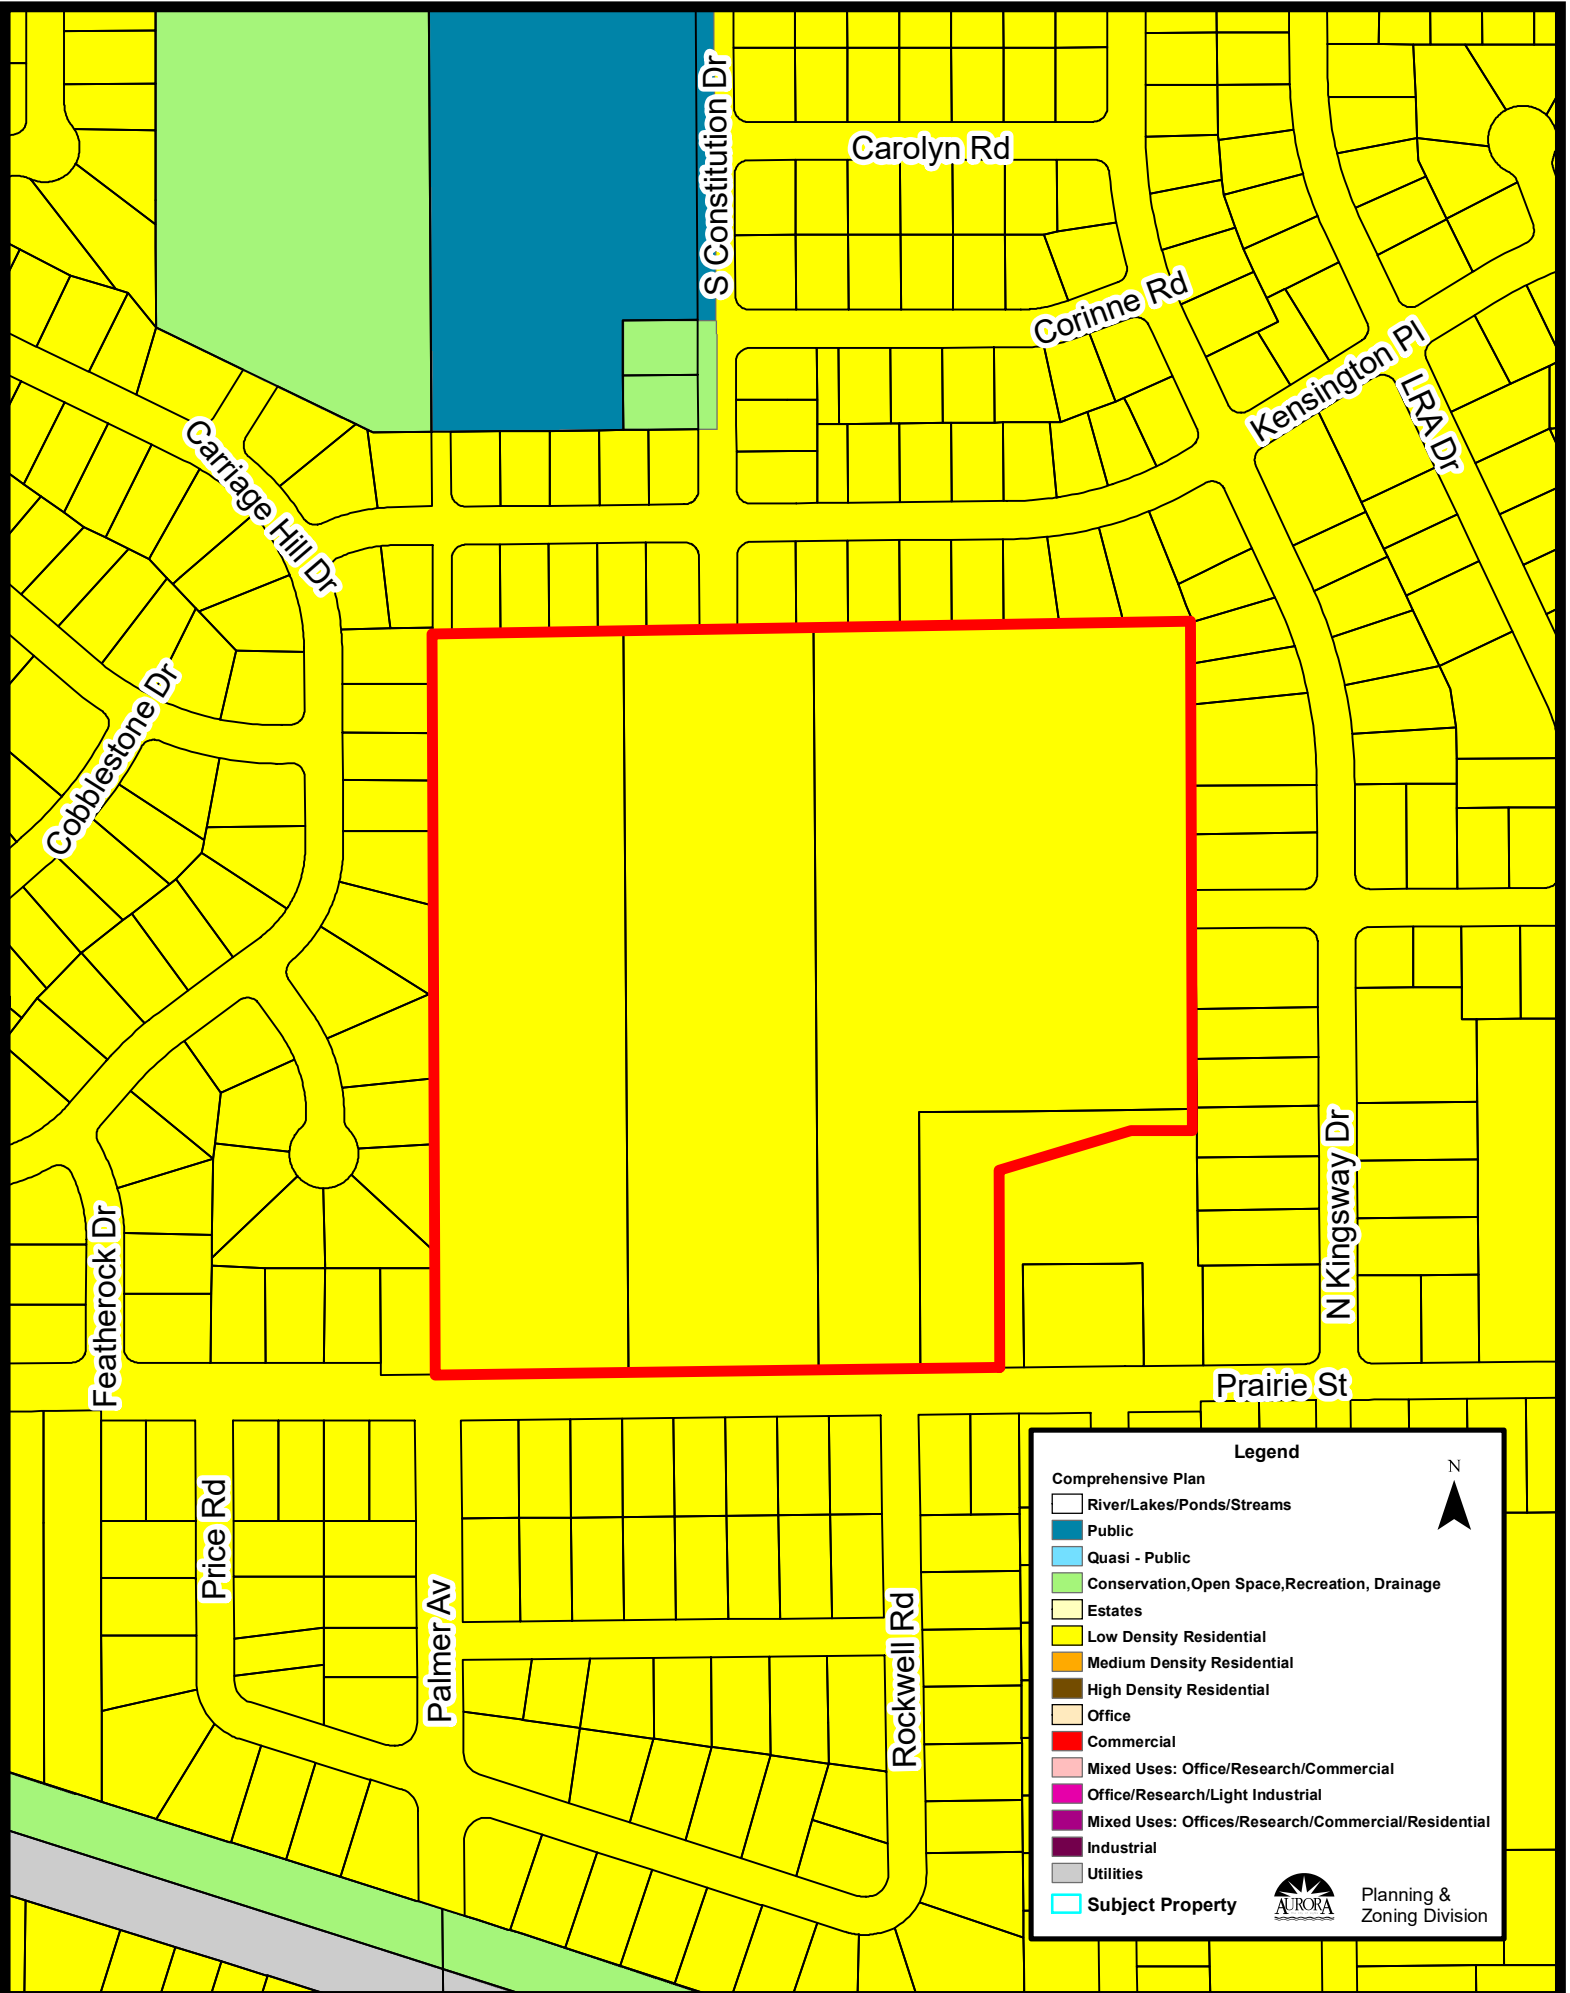

Zoning Map (1:4,000):

Legend

- Subject Property

Planning & Zoning Division
AURORA

Comprehensive Plan (1:4,000):

Legend

Comprehensive Plan

- River/Lakes/Ponds/Streams
- Public
- Quasi - Public
- Conservation, Open Space, Recreation, Drainage
- Estates
- Low Density Residential
- Medium Density Residential
- High Density Residential
- Office
- Commercial
- Mixed Uses: Office/Research/Commercial
- Office/Research/Light Industrial
- Mixed Uses: Offices/Research/Commercial/Residential
- Industrial
- Utilities
- Subject Property

N
▲

Planning & Zoning Division

Location Map (1:4:000):

Legend

-  Subject Property

 Planning & Zoning Division

N 