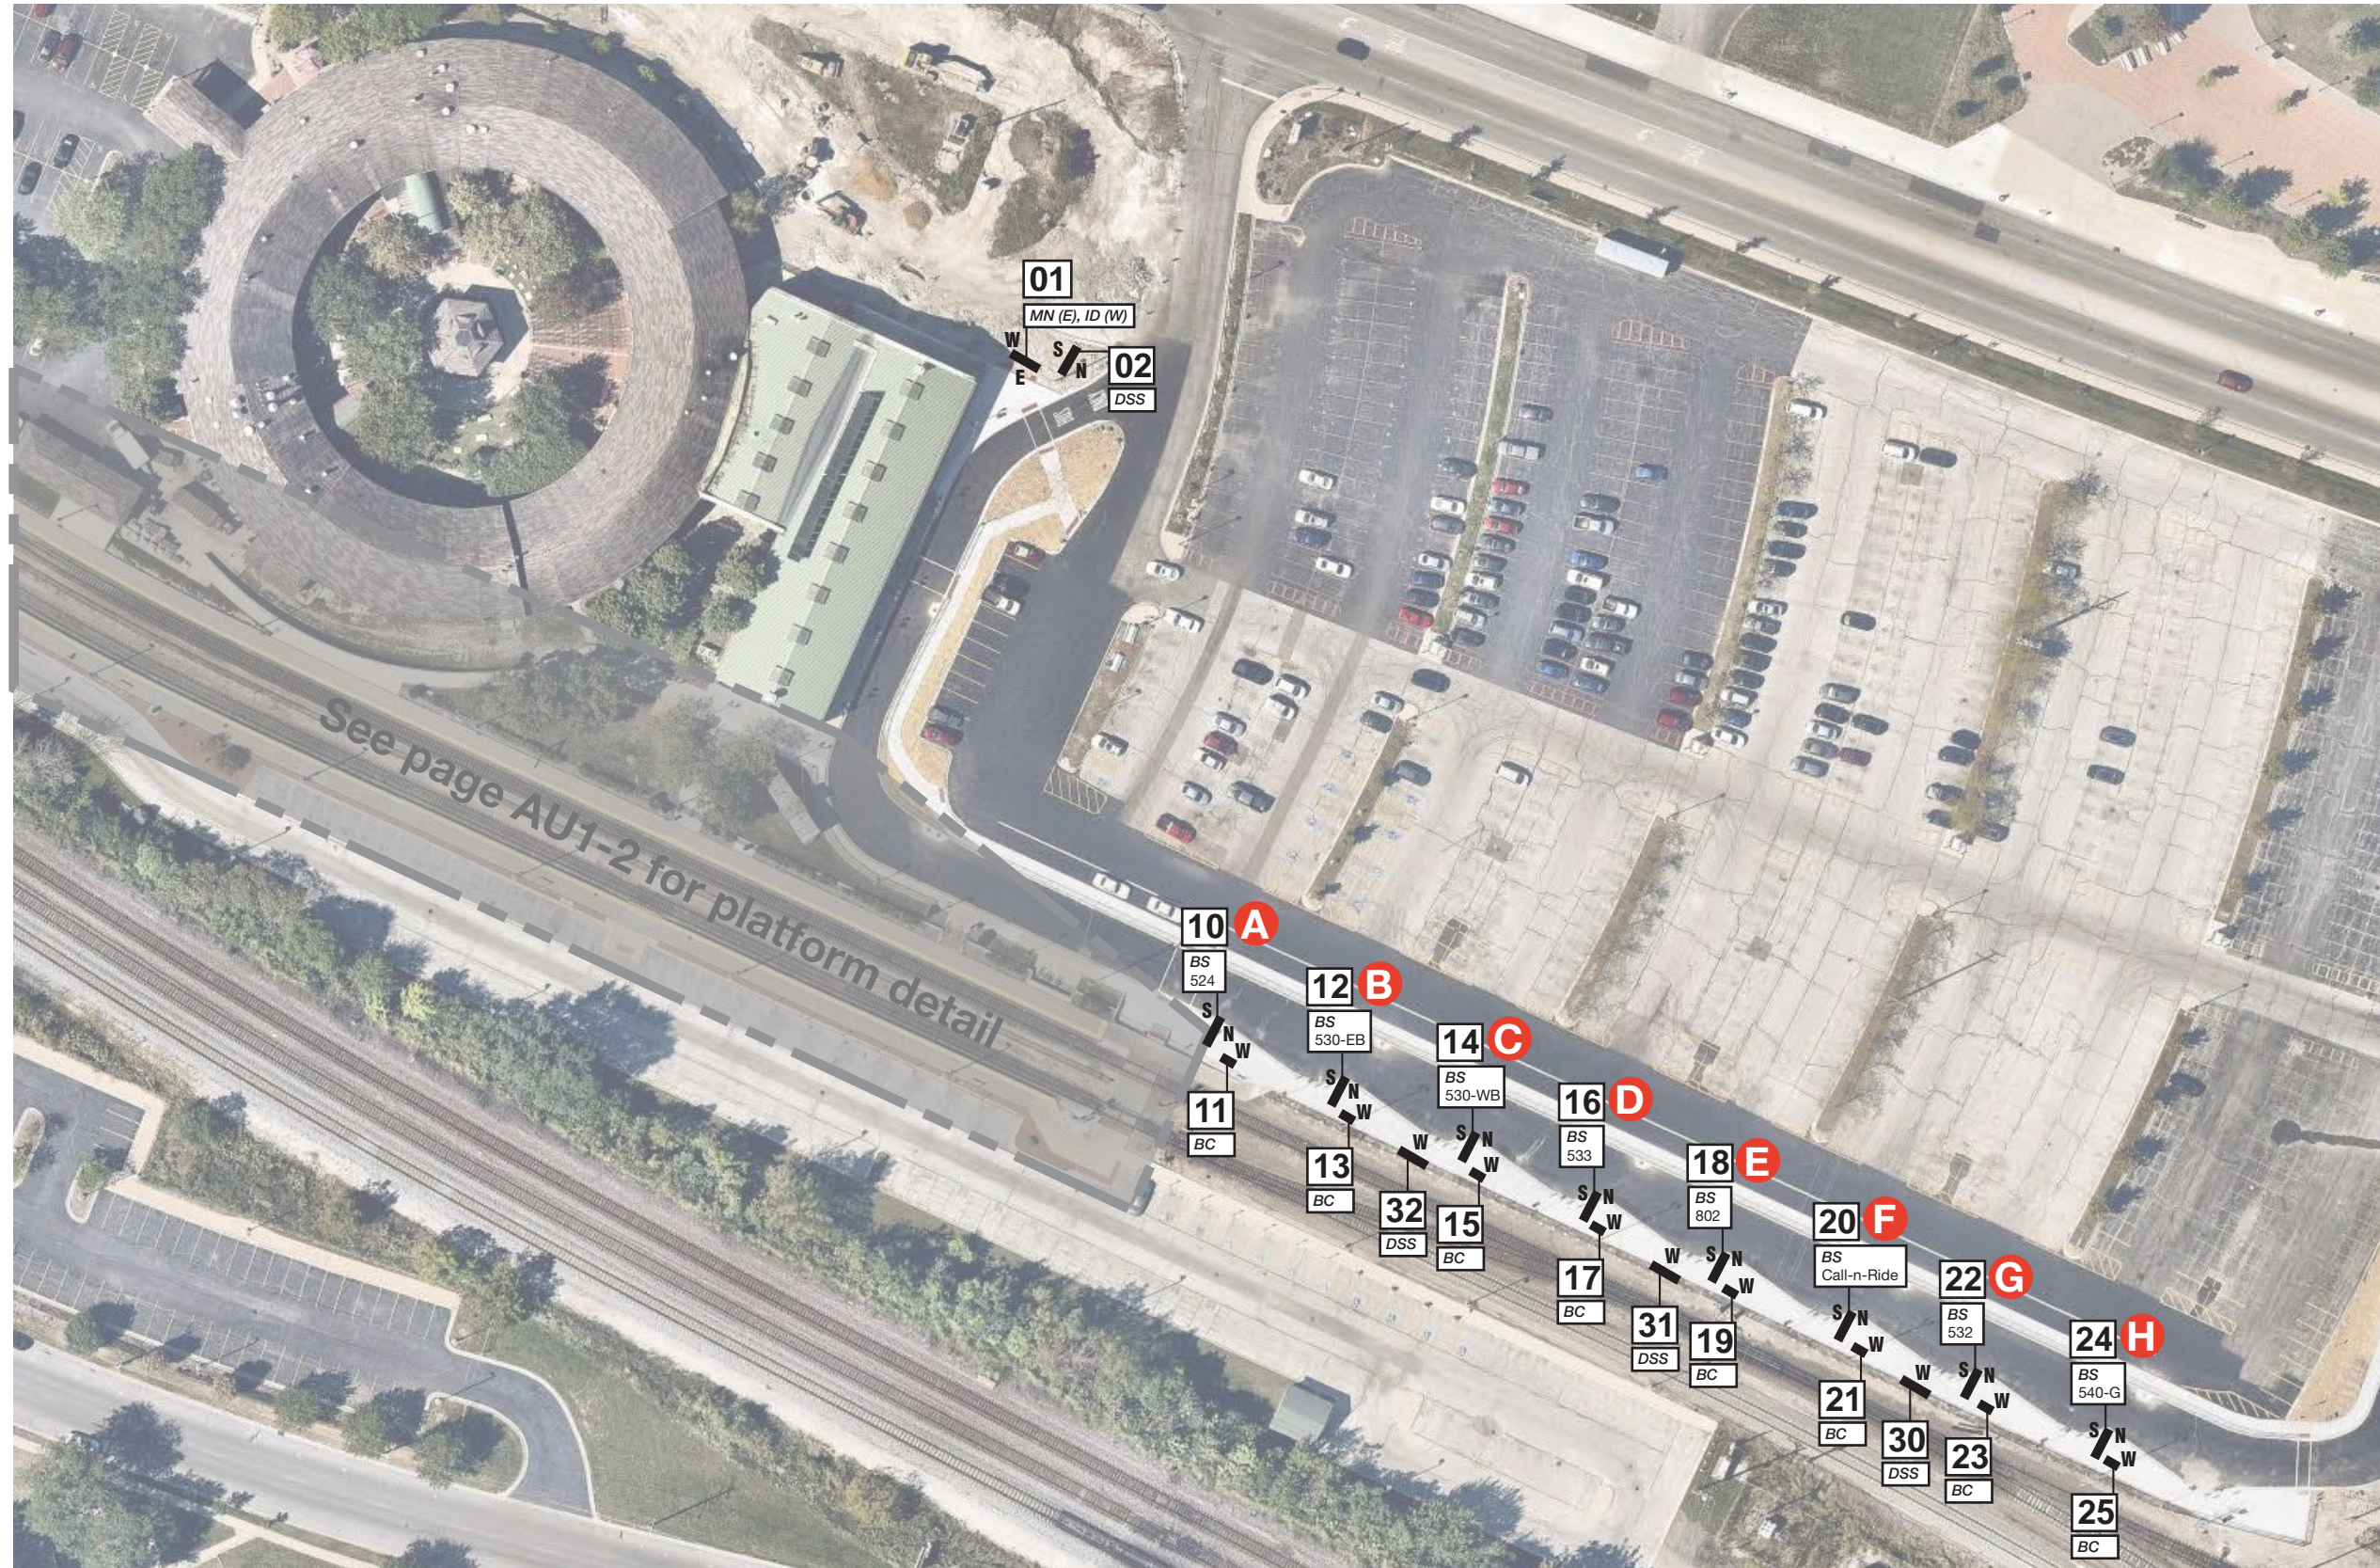

Sign Location Plan  
Aurora

© 2019 Carol Naughton + Associates, Inc.

50-99

Sign Location Plan  
Aurora

SIGN LOCATION SHOWN ARE APPROXIMATE FINAL  
LOCATIONS ARE TO BE DETERMINED ON SITE.  
VERIFY SITE CONDITIONS AT ALL SIGN LOCATIONS.  
BUS ROUTE INFORMATION SHOWN IS SUBJECT TO CHANGE.  
FINAL BUS ROUTE INFORMATION TO BE PROVIDED BY THE RTA  
PRIOR TO SIGN FABRICATION.