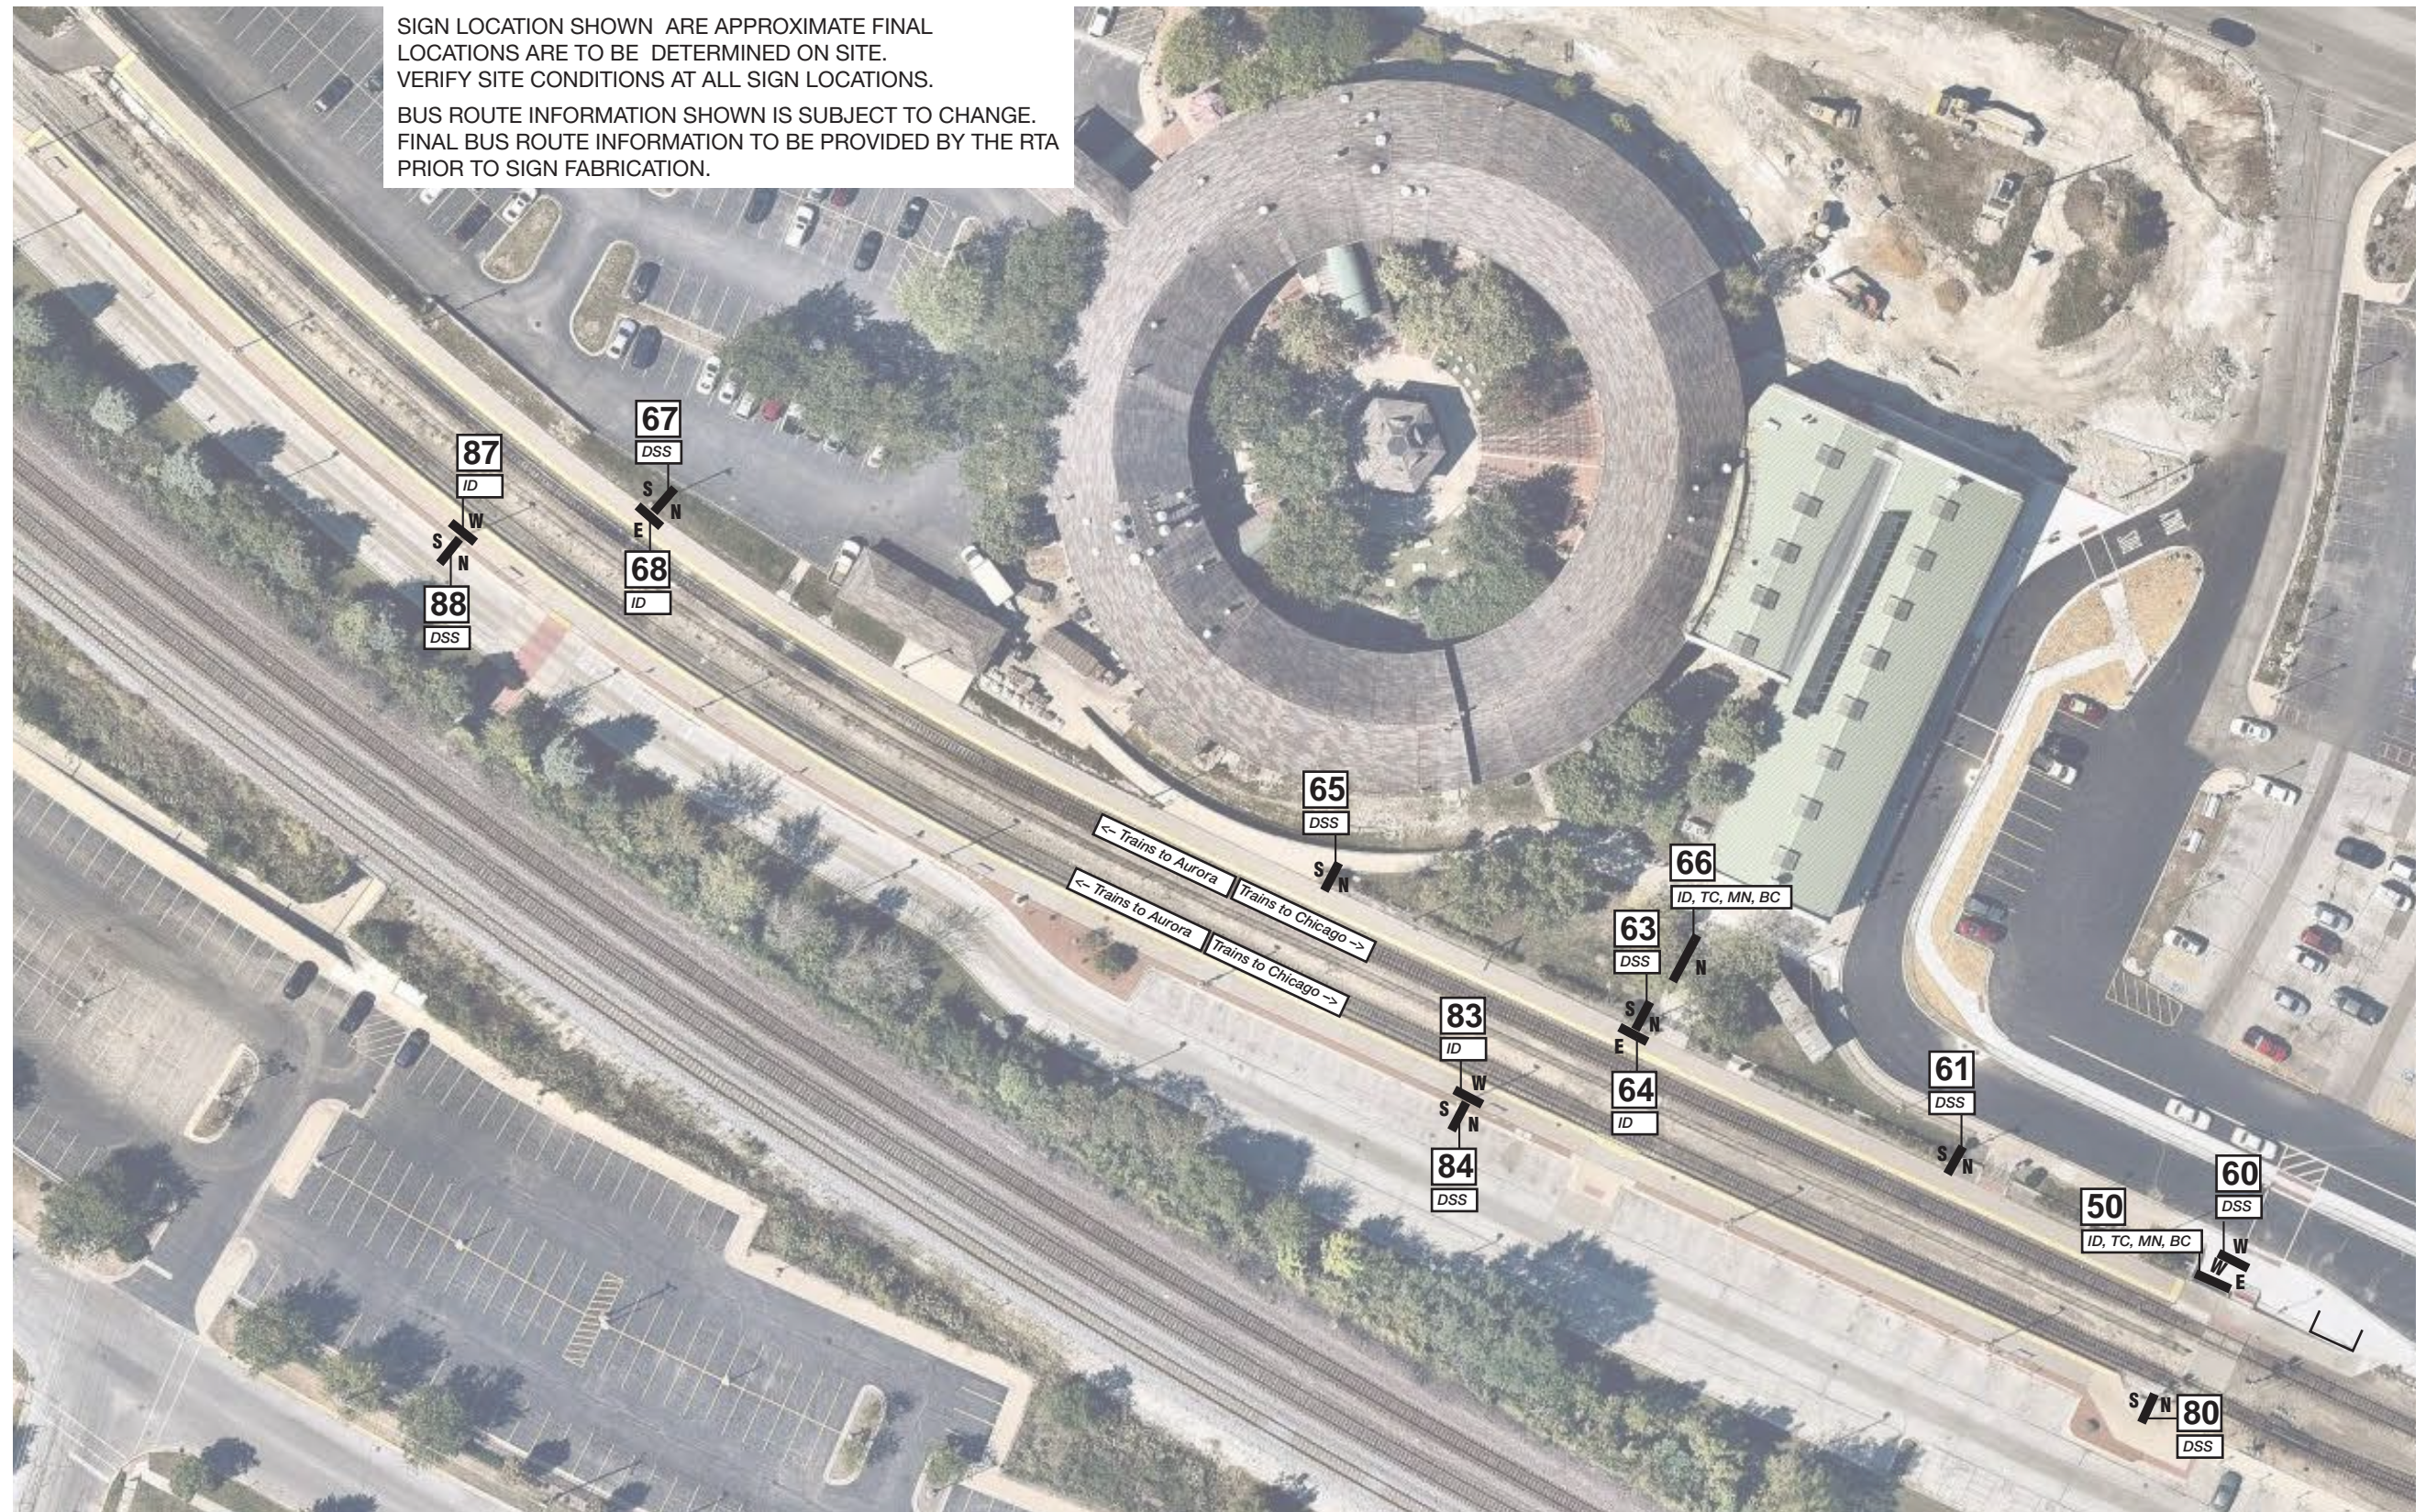

Sign Location Plan  
Aurora

© 2019 Carol Naughton + Associates, Inc.

50-99

Sign Location Plan  
Aurora

SIGN LOCATION SHOWN ARE APPROXIMATE FINAL  
LOCATIONS ARE TO BE DETERMINED ON SITE.  
VERIFY SITE CONDITIONS AT ALL SIGN LOCATIONS.  
BUS ROUTE INFORMATION SHOWN IS SUBJECT TO CHANGE.  
FINAL BUS ROUTE INFORMATION TO BE PROVIDED BY THE RTA  
PRIOR TO SIGN FABRICATION.