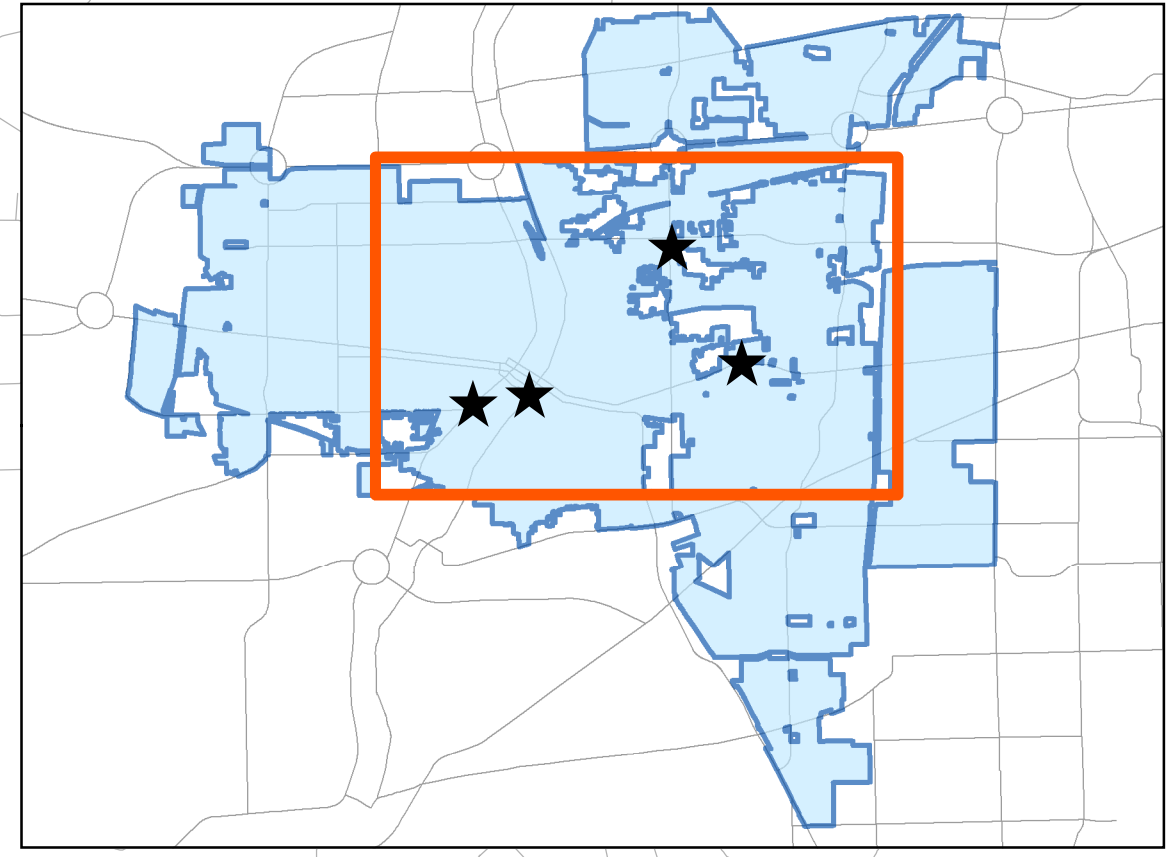

**DRAFT**

Chi-Town Effects Tattoo  
419 S Lake St  
B3 Zoning District

Don's Downtown Ink  
78 S Broadway  
DC Zoning District

Ronin Tattoo Studio Inc  
1161 N Farnsworth Av  
B2 Zoning District

Skin of a Different Color  
2080 E New York St  
B2 Zoning District

	TATTOO SHOP PARCEL
	1/4 MI BUFFER
	1/2 MI BUFFER
	1 MI BUFFER
<b>ZONING DISTRICT*</b>	
	B2
	B3
	DC
	M1
	M2
*Special Use and Conditional Use Zoning Districts excluded.	