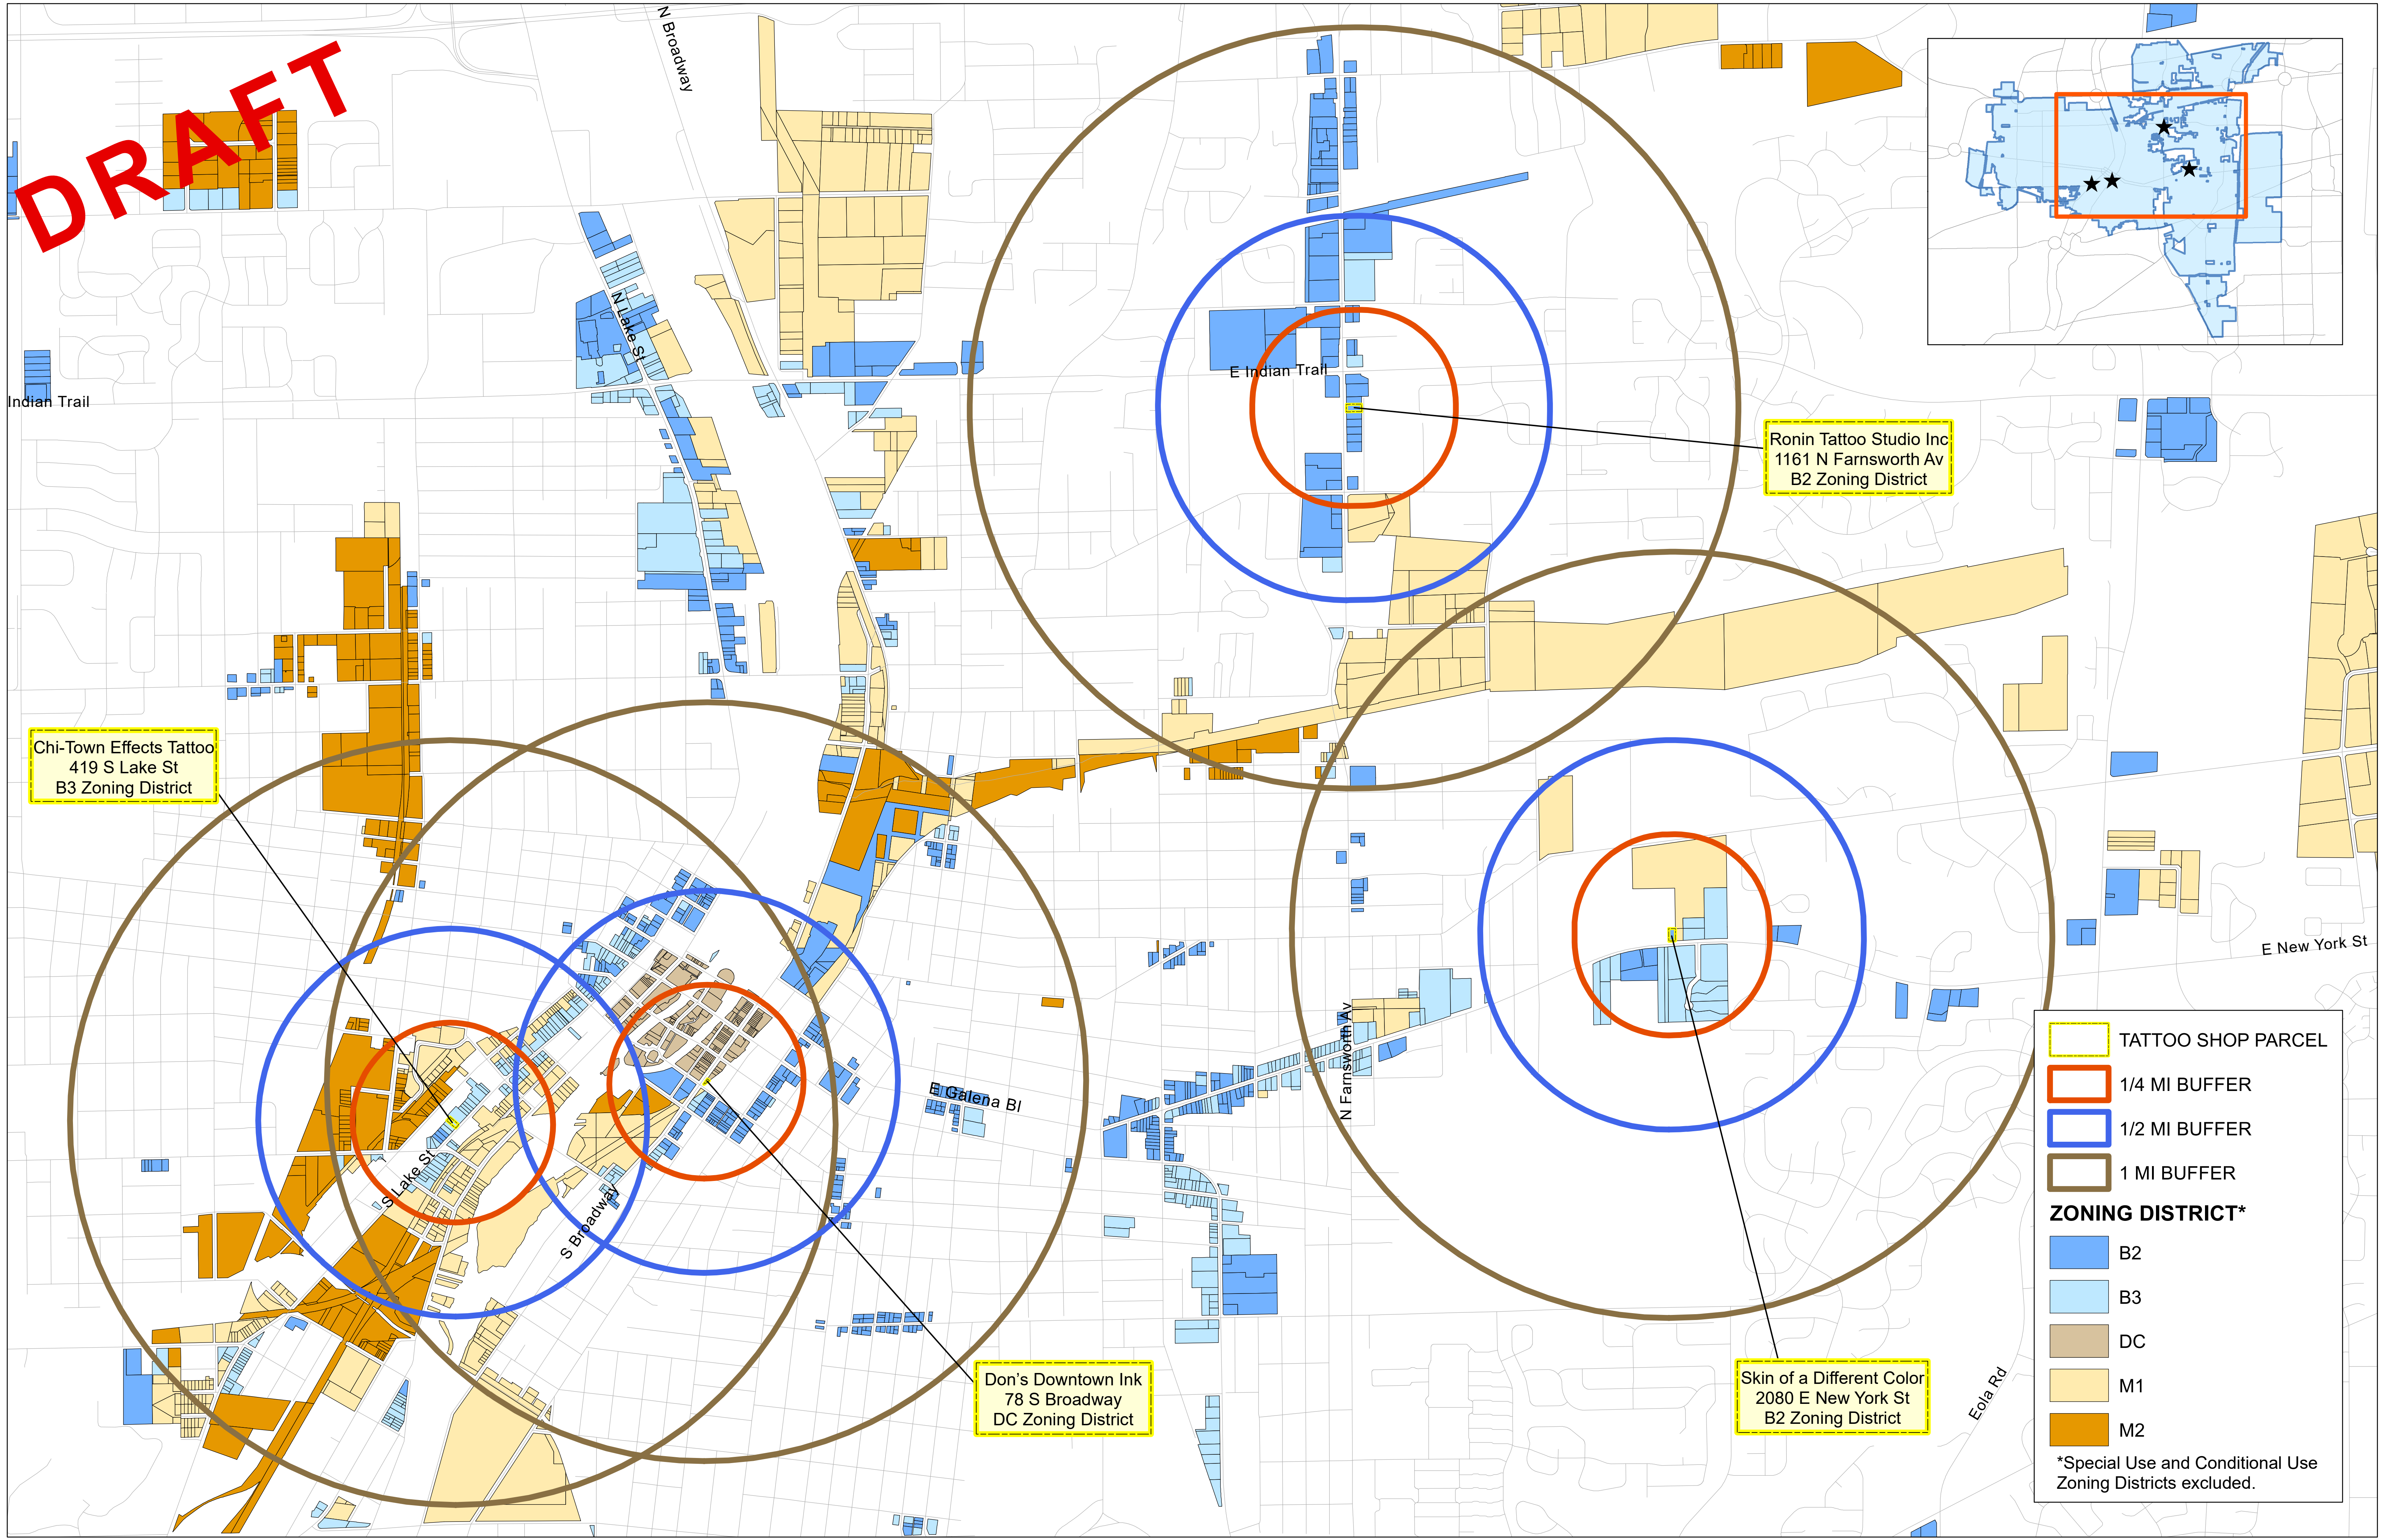

**DRAFT**

Chi-Town Effects Tattoo  
419 S Lake St  
B3 Zoning District

Don's Downtown Ink  
78 S Broadway  
DC Zoning District

Ronin Tattoo Studio Inc  
1161 N Farnsworth Av  
B2 Zoning District

Skin of a Different Color  
2080 E New York St  
B2 Zoning District

	TATTOO SHOP PARCEL
	1/4 MI BUFFER
	1/2 MI BUFFER
	1 MI BUFFER
<b>ZONING DISTRICT*</b>	
	B2
	B3
	DC
	M1
	M2
*Special Use and Conditional Use Zoning Districts excluded.	