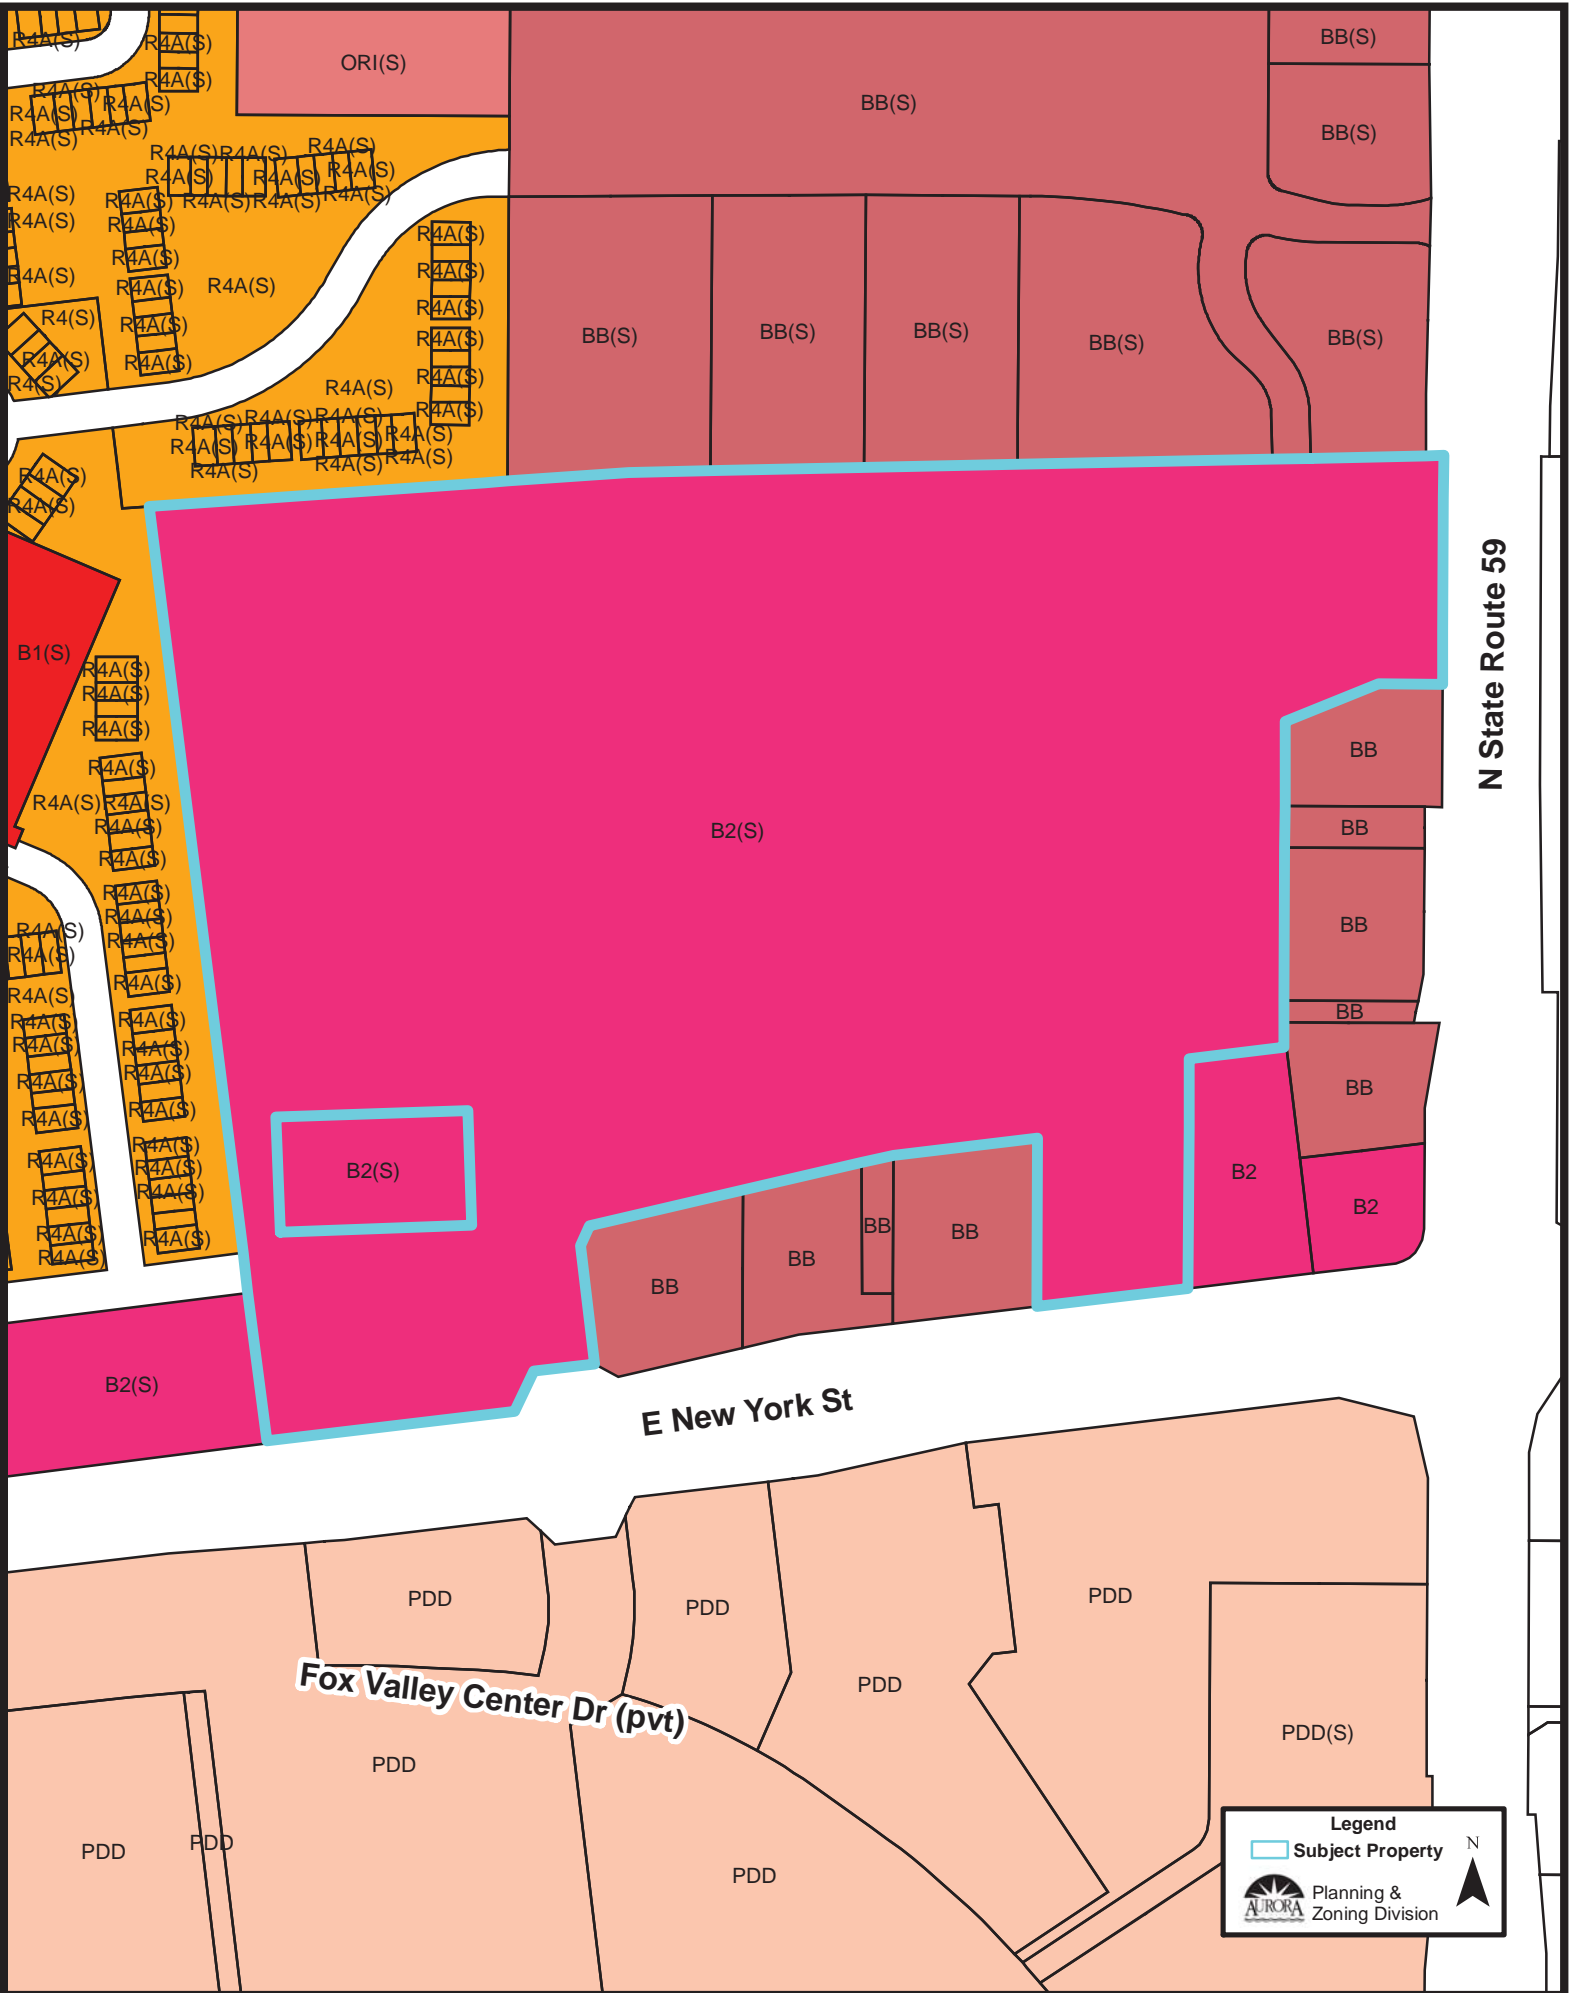

Aerial Photo (1:5,000):

Drexel Av

Plaza Pl

N State Route 59

E New York St

Fox Valley Center Dr (pvt)

Legend

- Subject Property

Planning & Zoning Division

Location Map (1:5,000):

N State Route 59

Drexel Av

Plaza Pl

E New York St

Entrance #6 (pvt)

Fox Valley Center Dr (pvt)

Legend
Subject Property
AURORA Planning & Zoning Division
N

Zoning Map (1:5,000):

Comprehensive Plan (1:5,000):