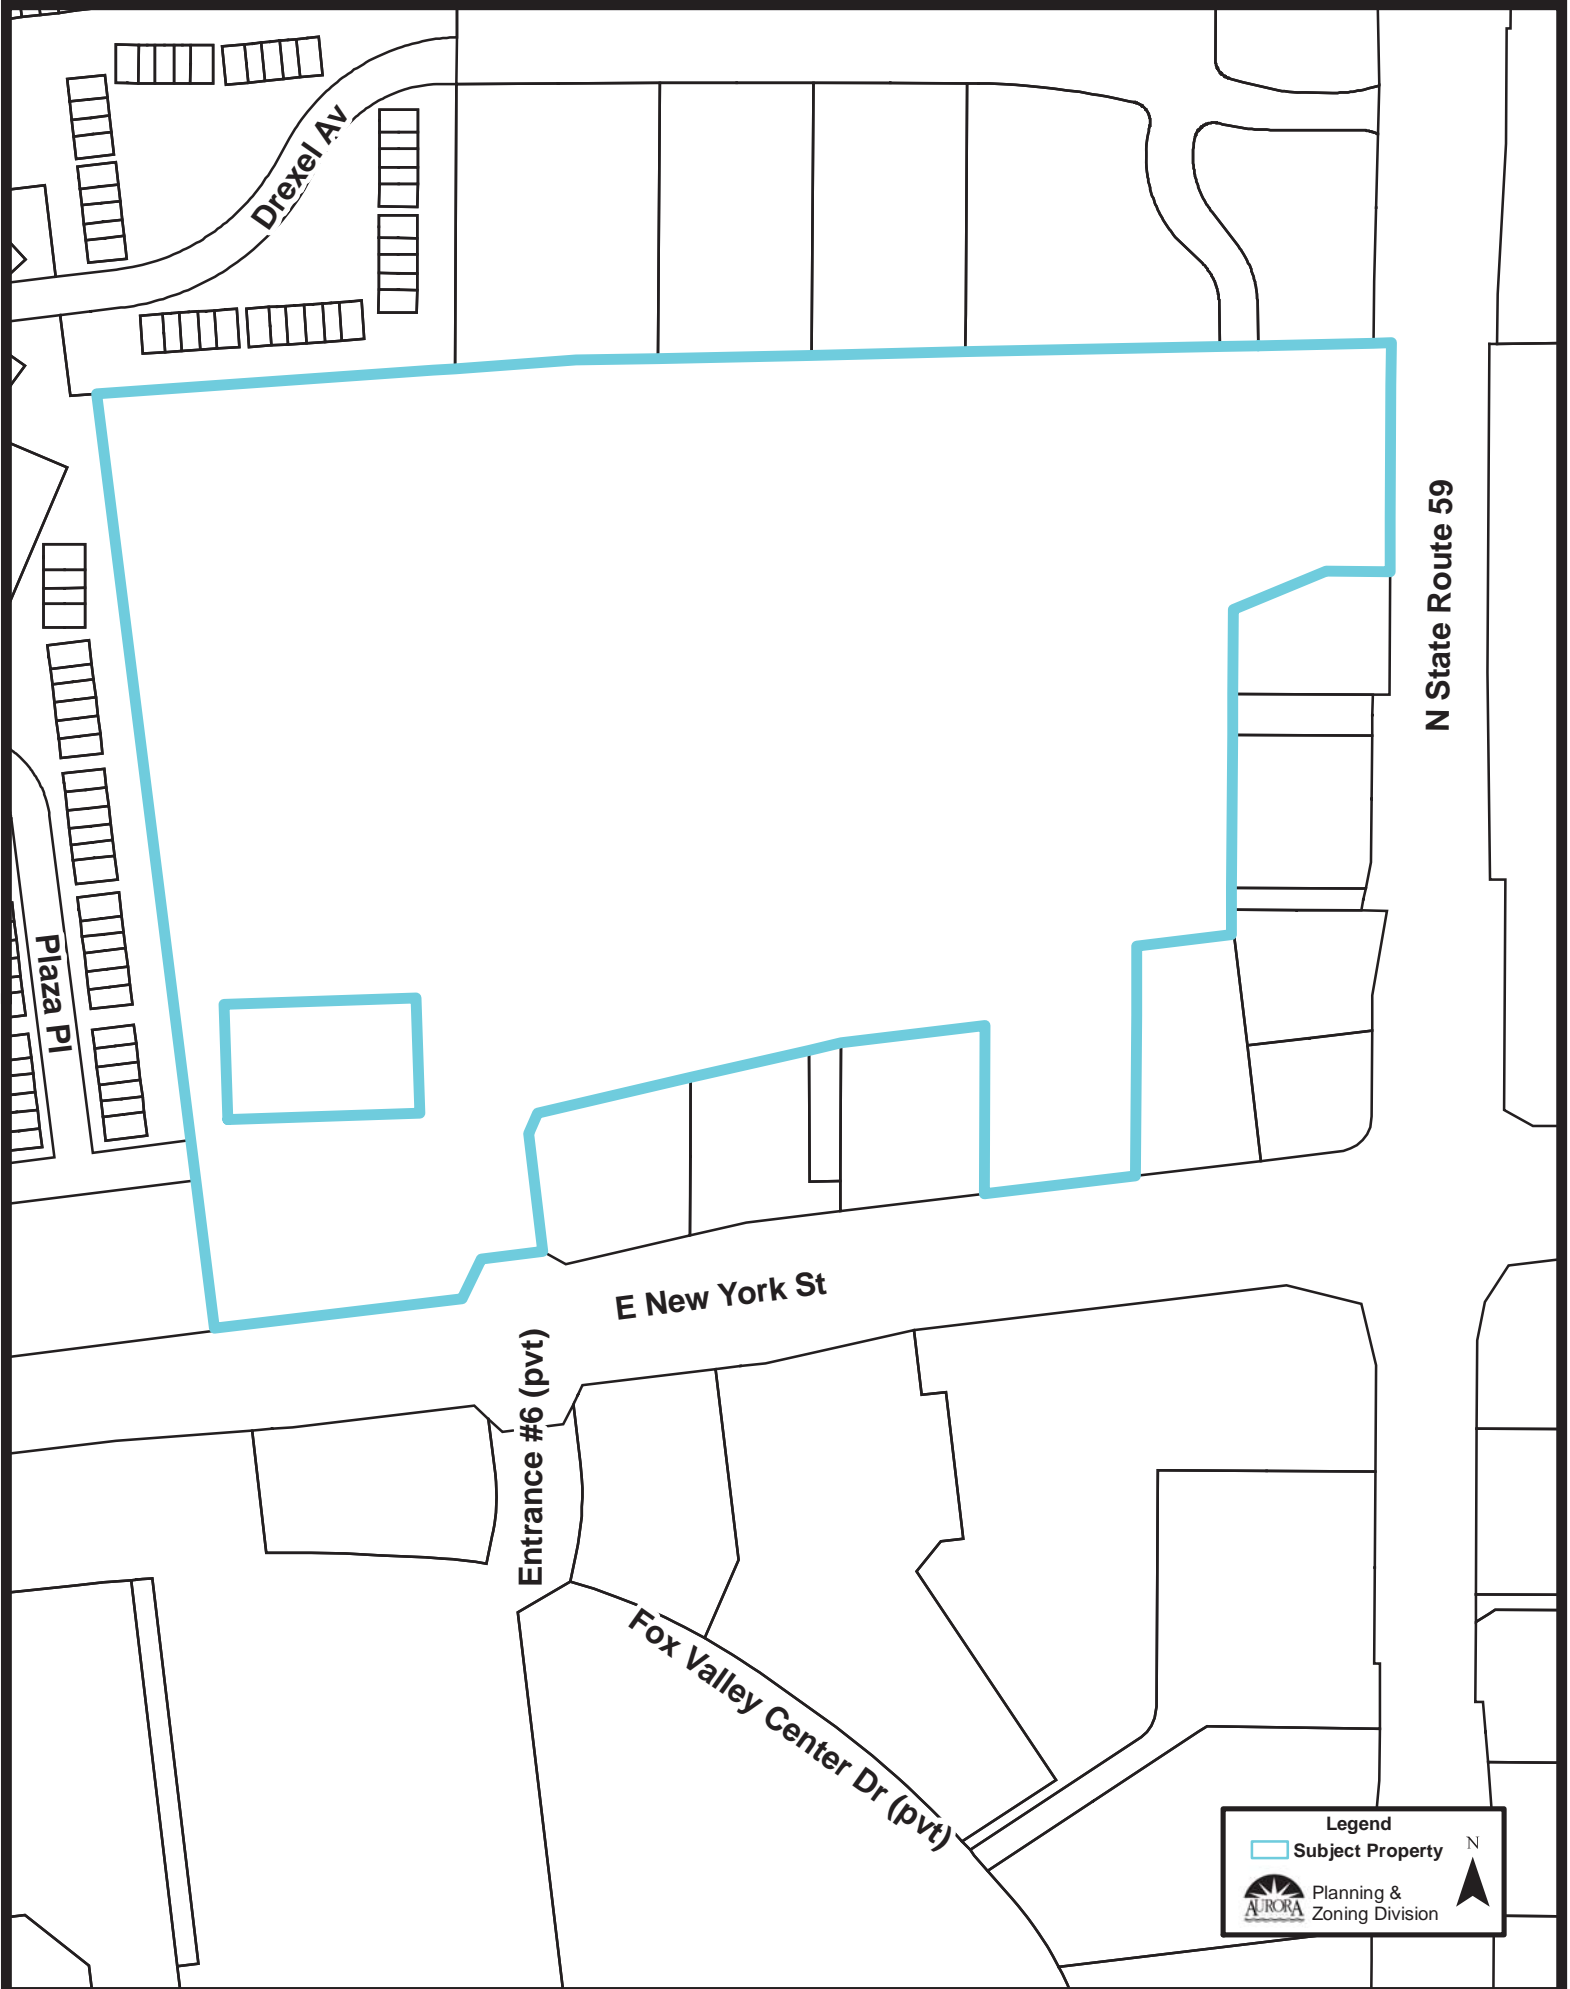

Aerial Photo (1:5,000):

Drexel Av

Plaza Pl

N State Route 59

E New York St

Fox Valley Center Dr (pvt)

Legend

- Subject Property

Planning & Zoning Division

Location Map (1:5,000):

N State Route 59

Drexel Av

Plaza Pl

E New York St

Entrance #6 (pvt)

Fox Valley Center Dr (pvt)

Legend
Subject Property
AURORA Planning & Zoning Division
N

Zoning Map (1:5,000):

Comprehensive Plan (1:5,000):