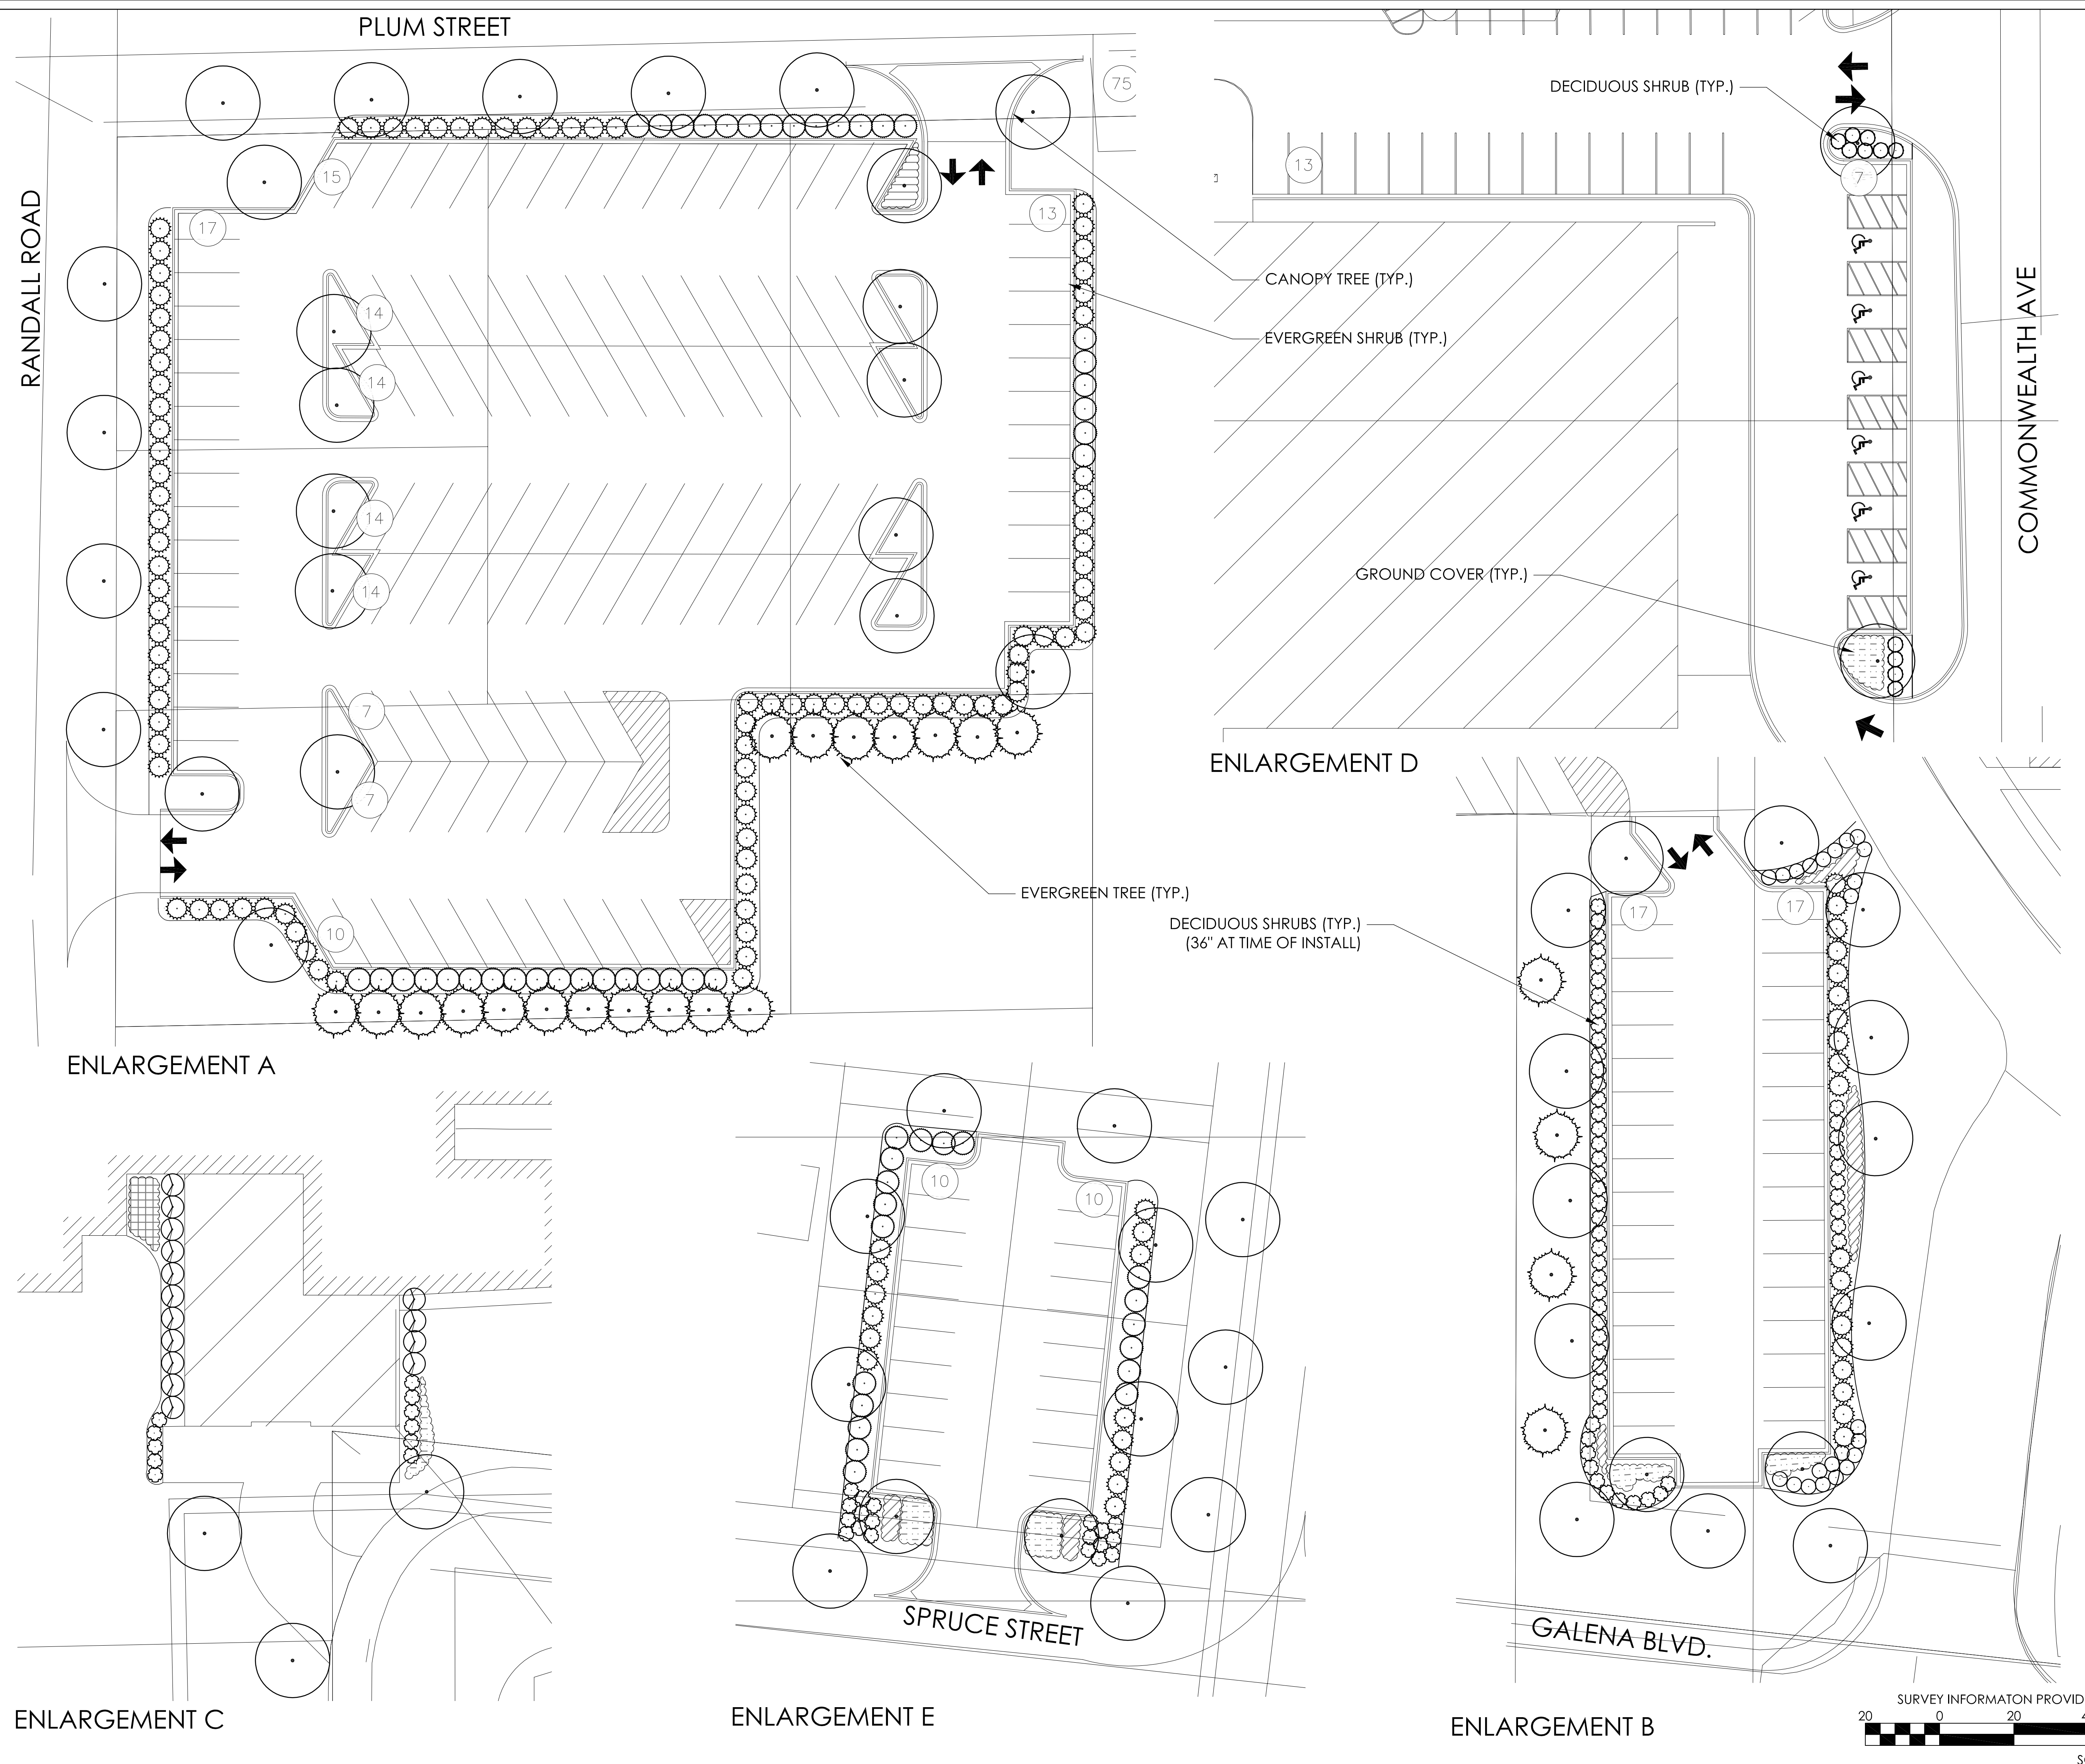

**PROPOSED
ADDITION TO
WEST AURORA
HIGH SCHOOL**

For
**WEST AURORA
SCHOOL
DISTRICT 129**

At:
**1201 W NEW
YORK STREET,
AURORA, IL
60506**

1280 Iroquois Avenue
Suite 110
Naperville, Illinois 60563
Telephone: (630) 428-3134
Fax: (630) 428-3159
www.design-perspectives.net

Copyright 2013 StudioGC, Inc.

NO.	ISSUED FOR:	DATE
		10/5/2015
	REVISE PER CITY COMMENTS	10/14/2015
	REVISE PER CITY COMMENTS	11/5/2015

**LANDSCAPE
ENLARGEMENTS**

Project: 15049

C:\Users\rbrouil\Documents\Jefferson_Base_New_brouil.rvt