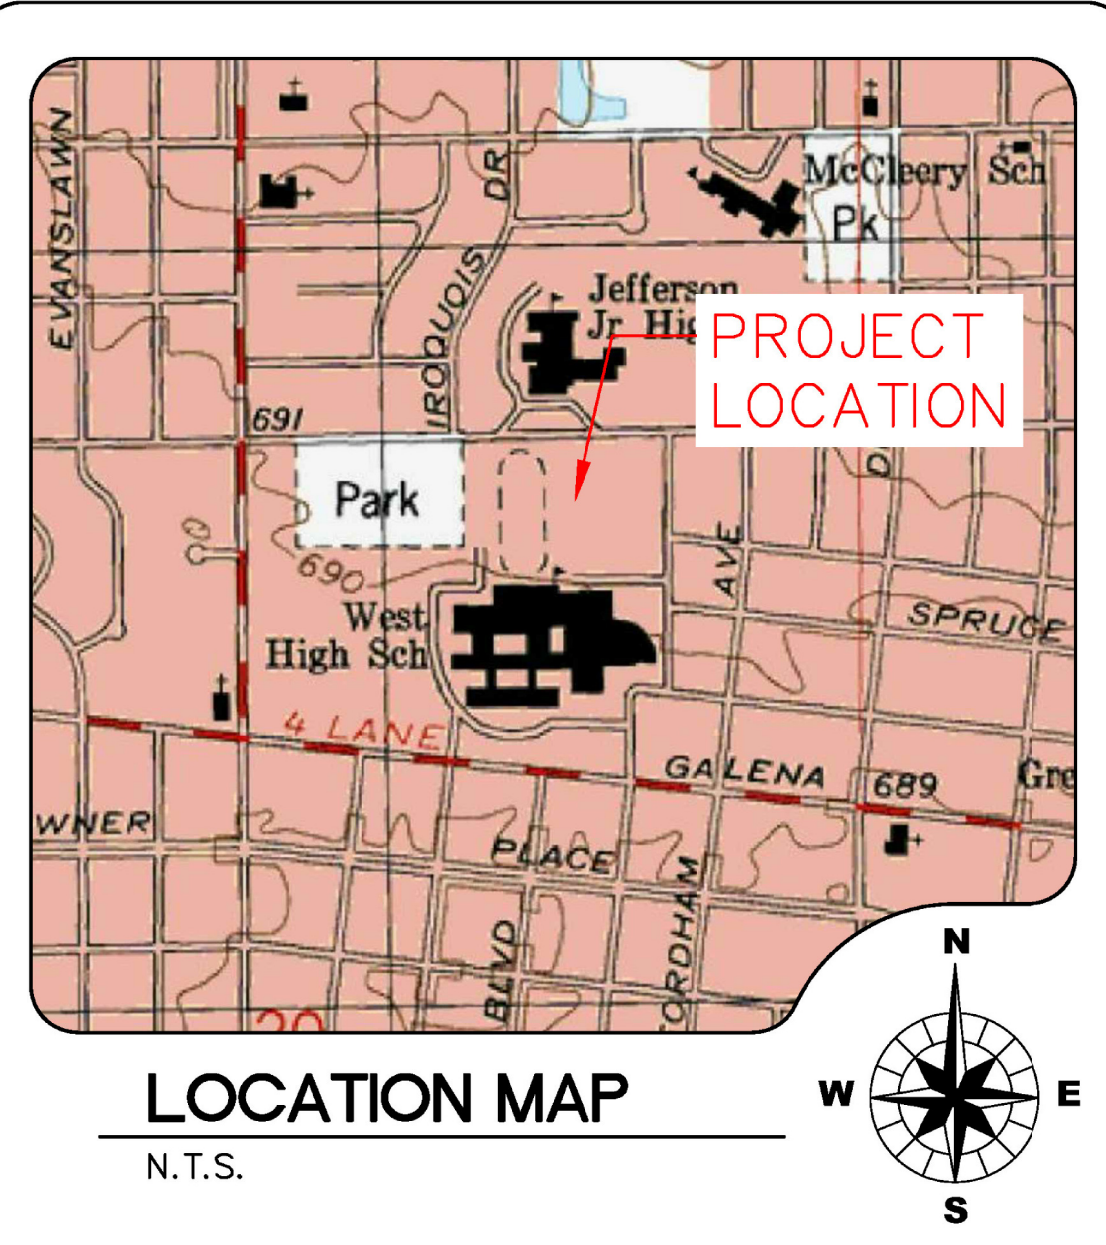

LOCATION MAP

N.T.S.

C:\Users\rbrouh\Documents\Jefferson_Base_New_brouh1.rvt