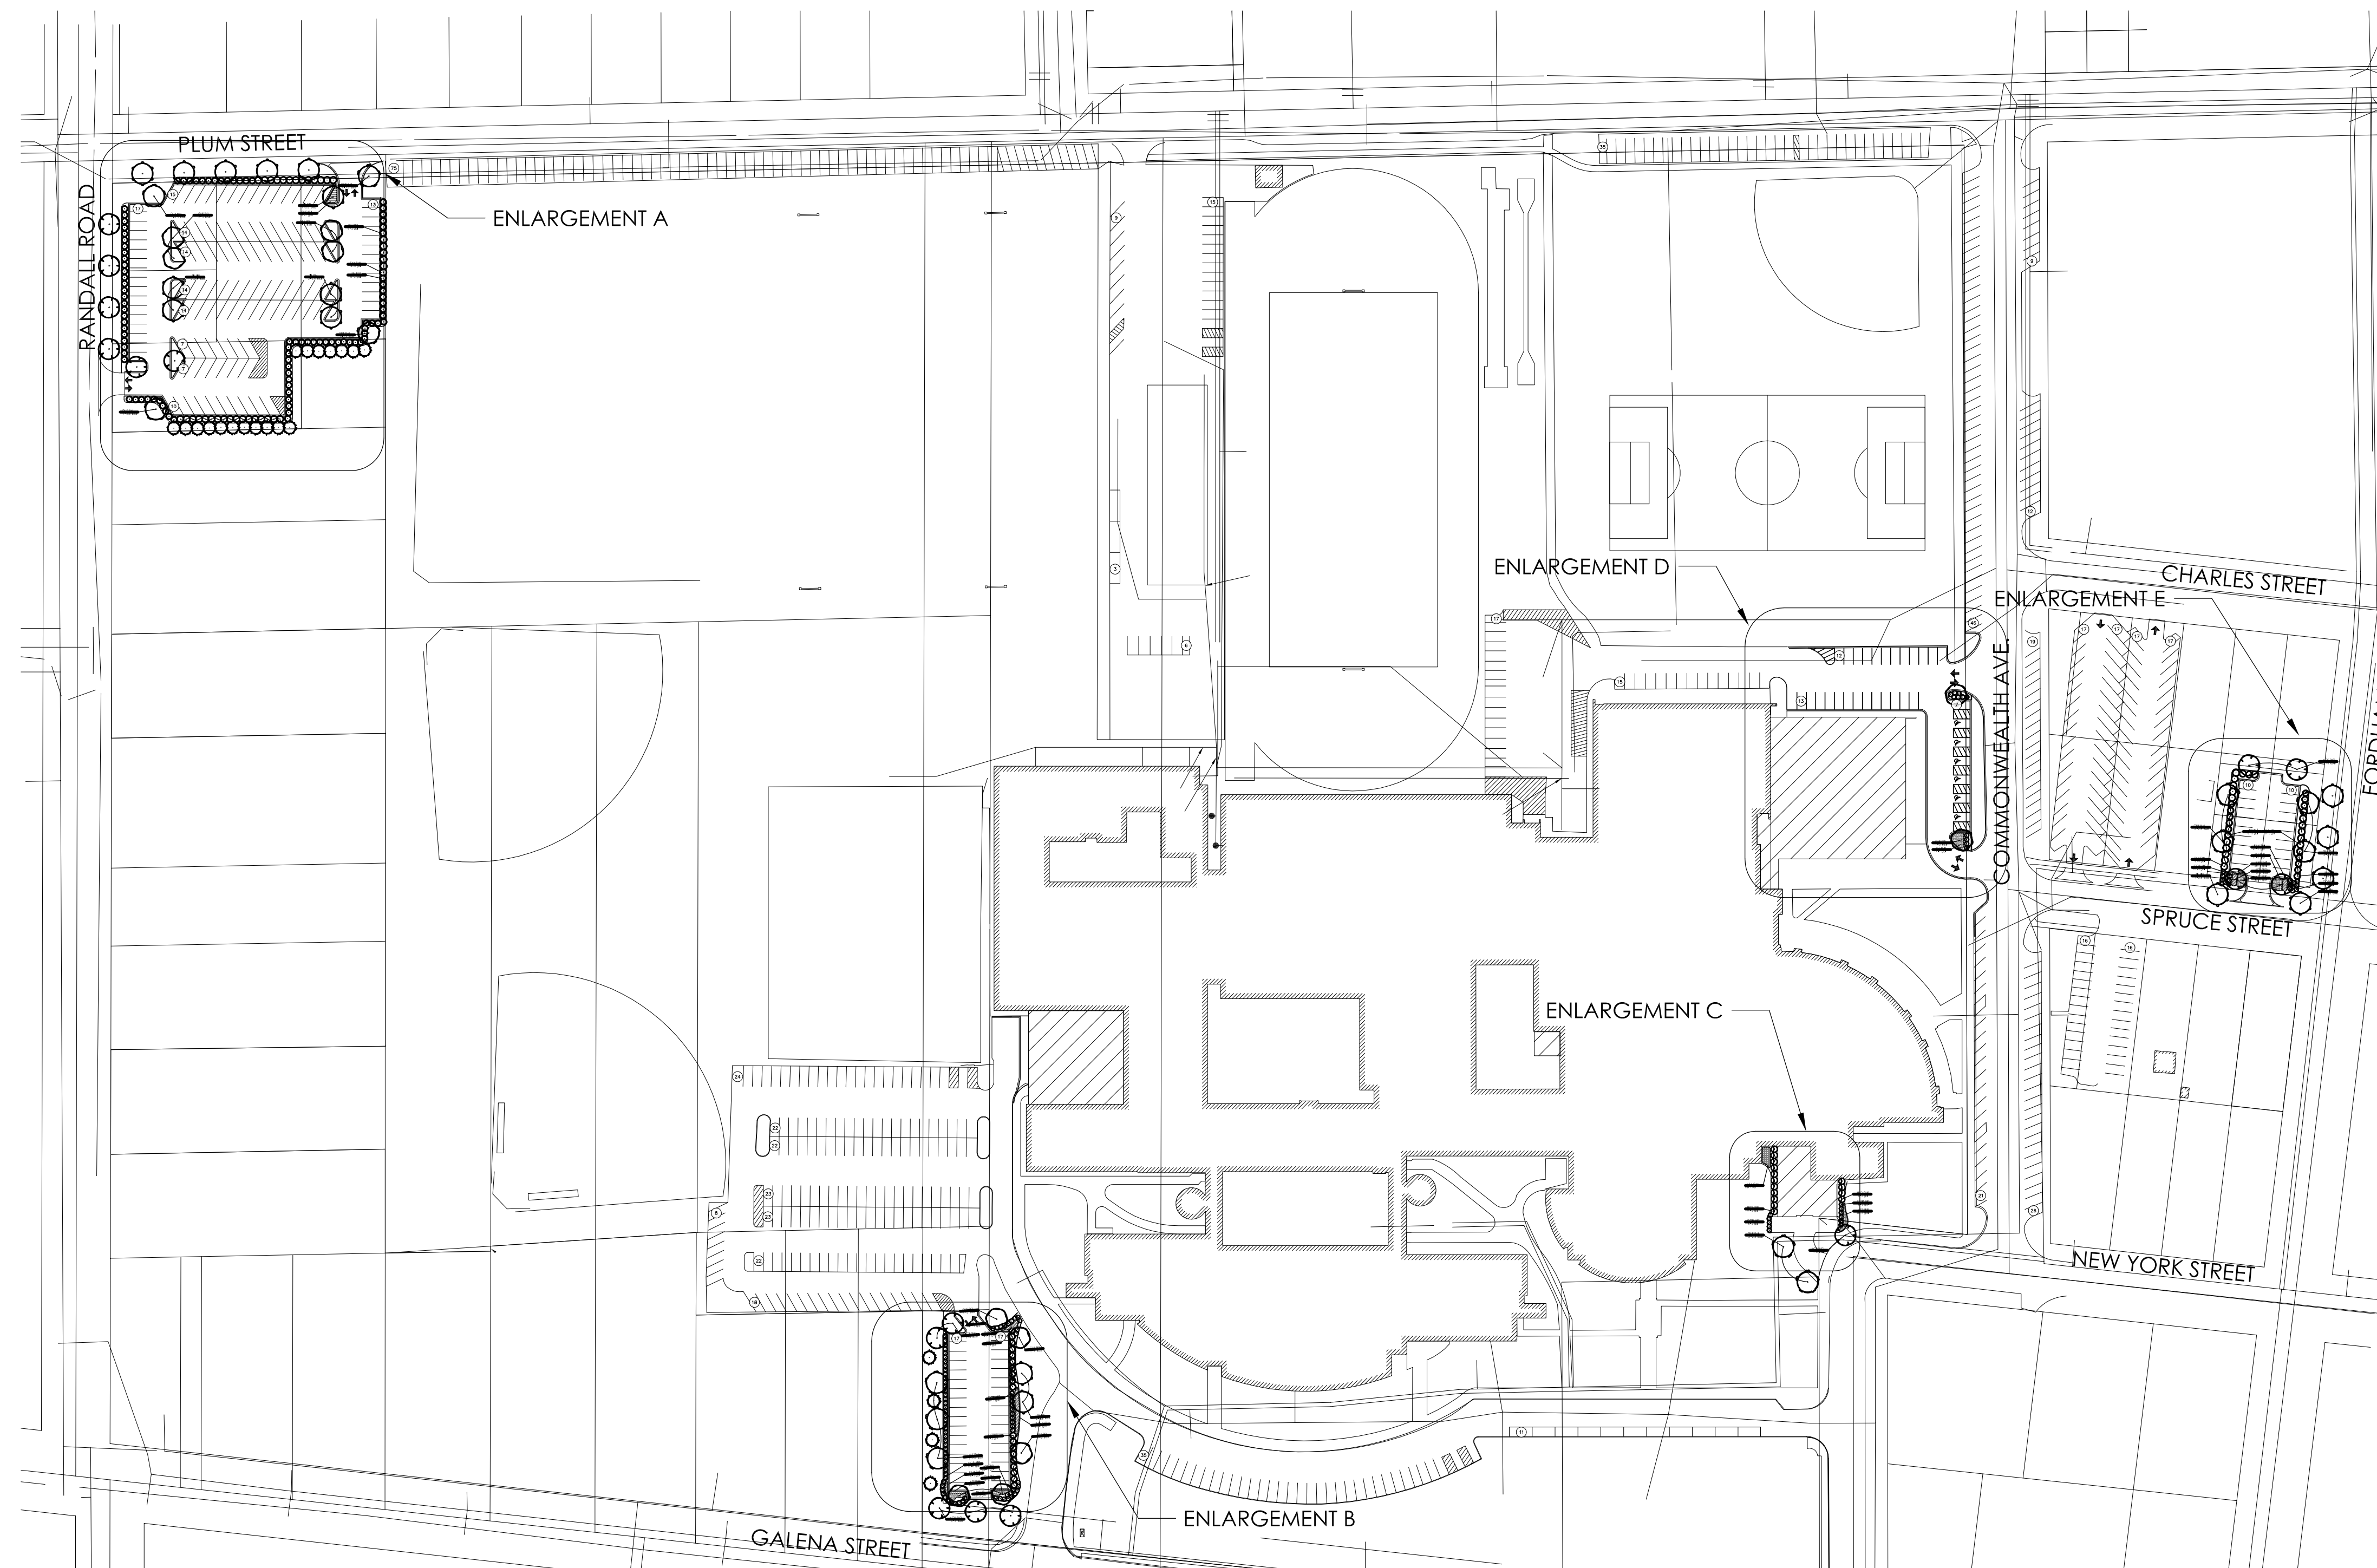

# LANDSCAPE PLAN FOR WEST AURORA HIGH SCHOOL

OVERALL LANDSCAPE KEY

Landscape Data Table: CTEs Provided			
	CTE Value	Count Provided	Total CTEs Provided
Canopy Trees	1	57	57
Evergreen Trees	3	22	7
Understory Trees	3	0	0
Deciduous Shrubs	20	135	6
Evergreen Shrubs	20	182	9
<b>Total:</b>		<b>396</b>	<b>79</b>

Planting Materials Table: Landscape Plan	
Note: Symbols are blackline for proposed grayscale for existing	
Canopy Trees (minimum size 2.5 caliper) Count:	57
Evergreens (minimum size 6 feet) Count:	22
Understory Trees (minimum size 2.5 caliper or 8 feet if multi-stemmed) Count:	0
N/A	
Deciduous Shrubs (minimum of 18 inches) Count:	135
Evergreen Shrubs (minimum of 18 inches) Count:	182
Ornamental Grasses Count:	268
Perennials Count:	440
Annuals Count:	0
N/A	
Groundcover Count:	159