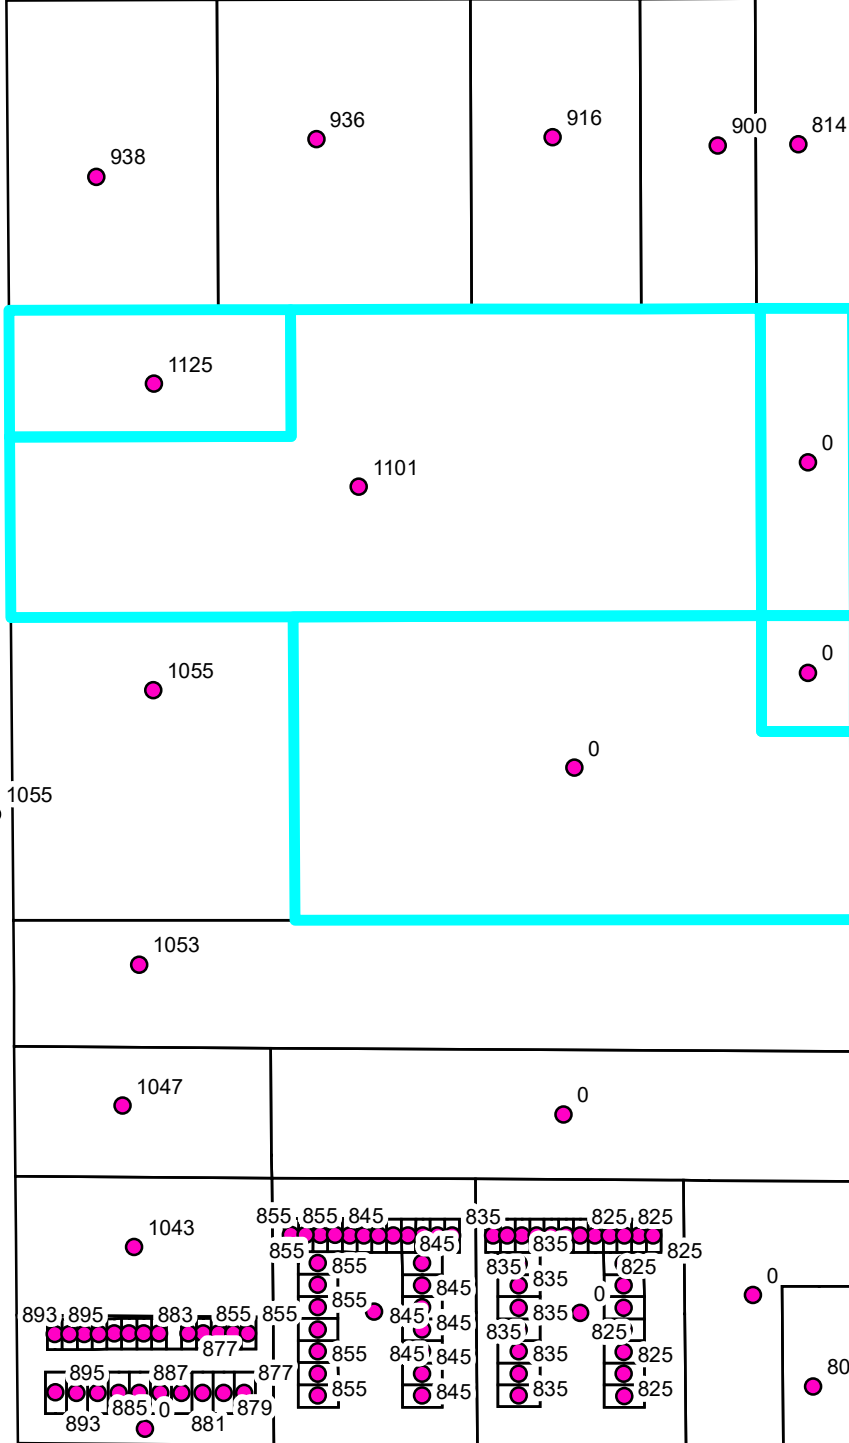

Aerial Map (1:1,000):

Legend
Subject Property
Planning & Zoning Division
AURORA
N

Comprehensive Plan (1:5,000):

Legend

Comprehensive Plan

- River/Lakes/Ponds/Streams
- Public
- Quasi - Public
- Conservation, Open Space, Recreation, Drainage
- Estates
- Low Density Residential
- Medium Density Residential
- High Density Residential
- Office
- Commercial
- Mixed Uses: Office/Research/Commercial
- Office/Research/Light Industrial
- Mixed Uses: Offices/Research/Commercial/Residential
- Industrial
- Utilities
- Subject Property

N
 Planning & Zoning Division

Aerial Map (1:1,000):

W Indian Tr

Morton Av

Old Indian Tr

Foran Ln

Richard St

Legend
Subject Property
Planning & Zoning Division
AURORA
N