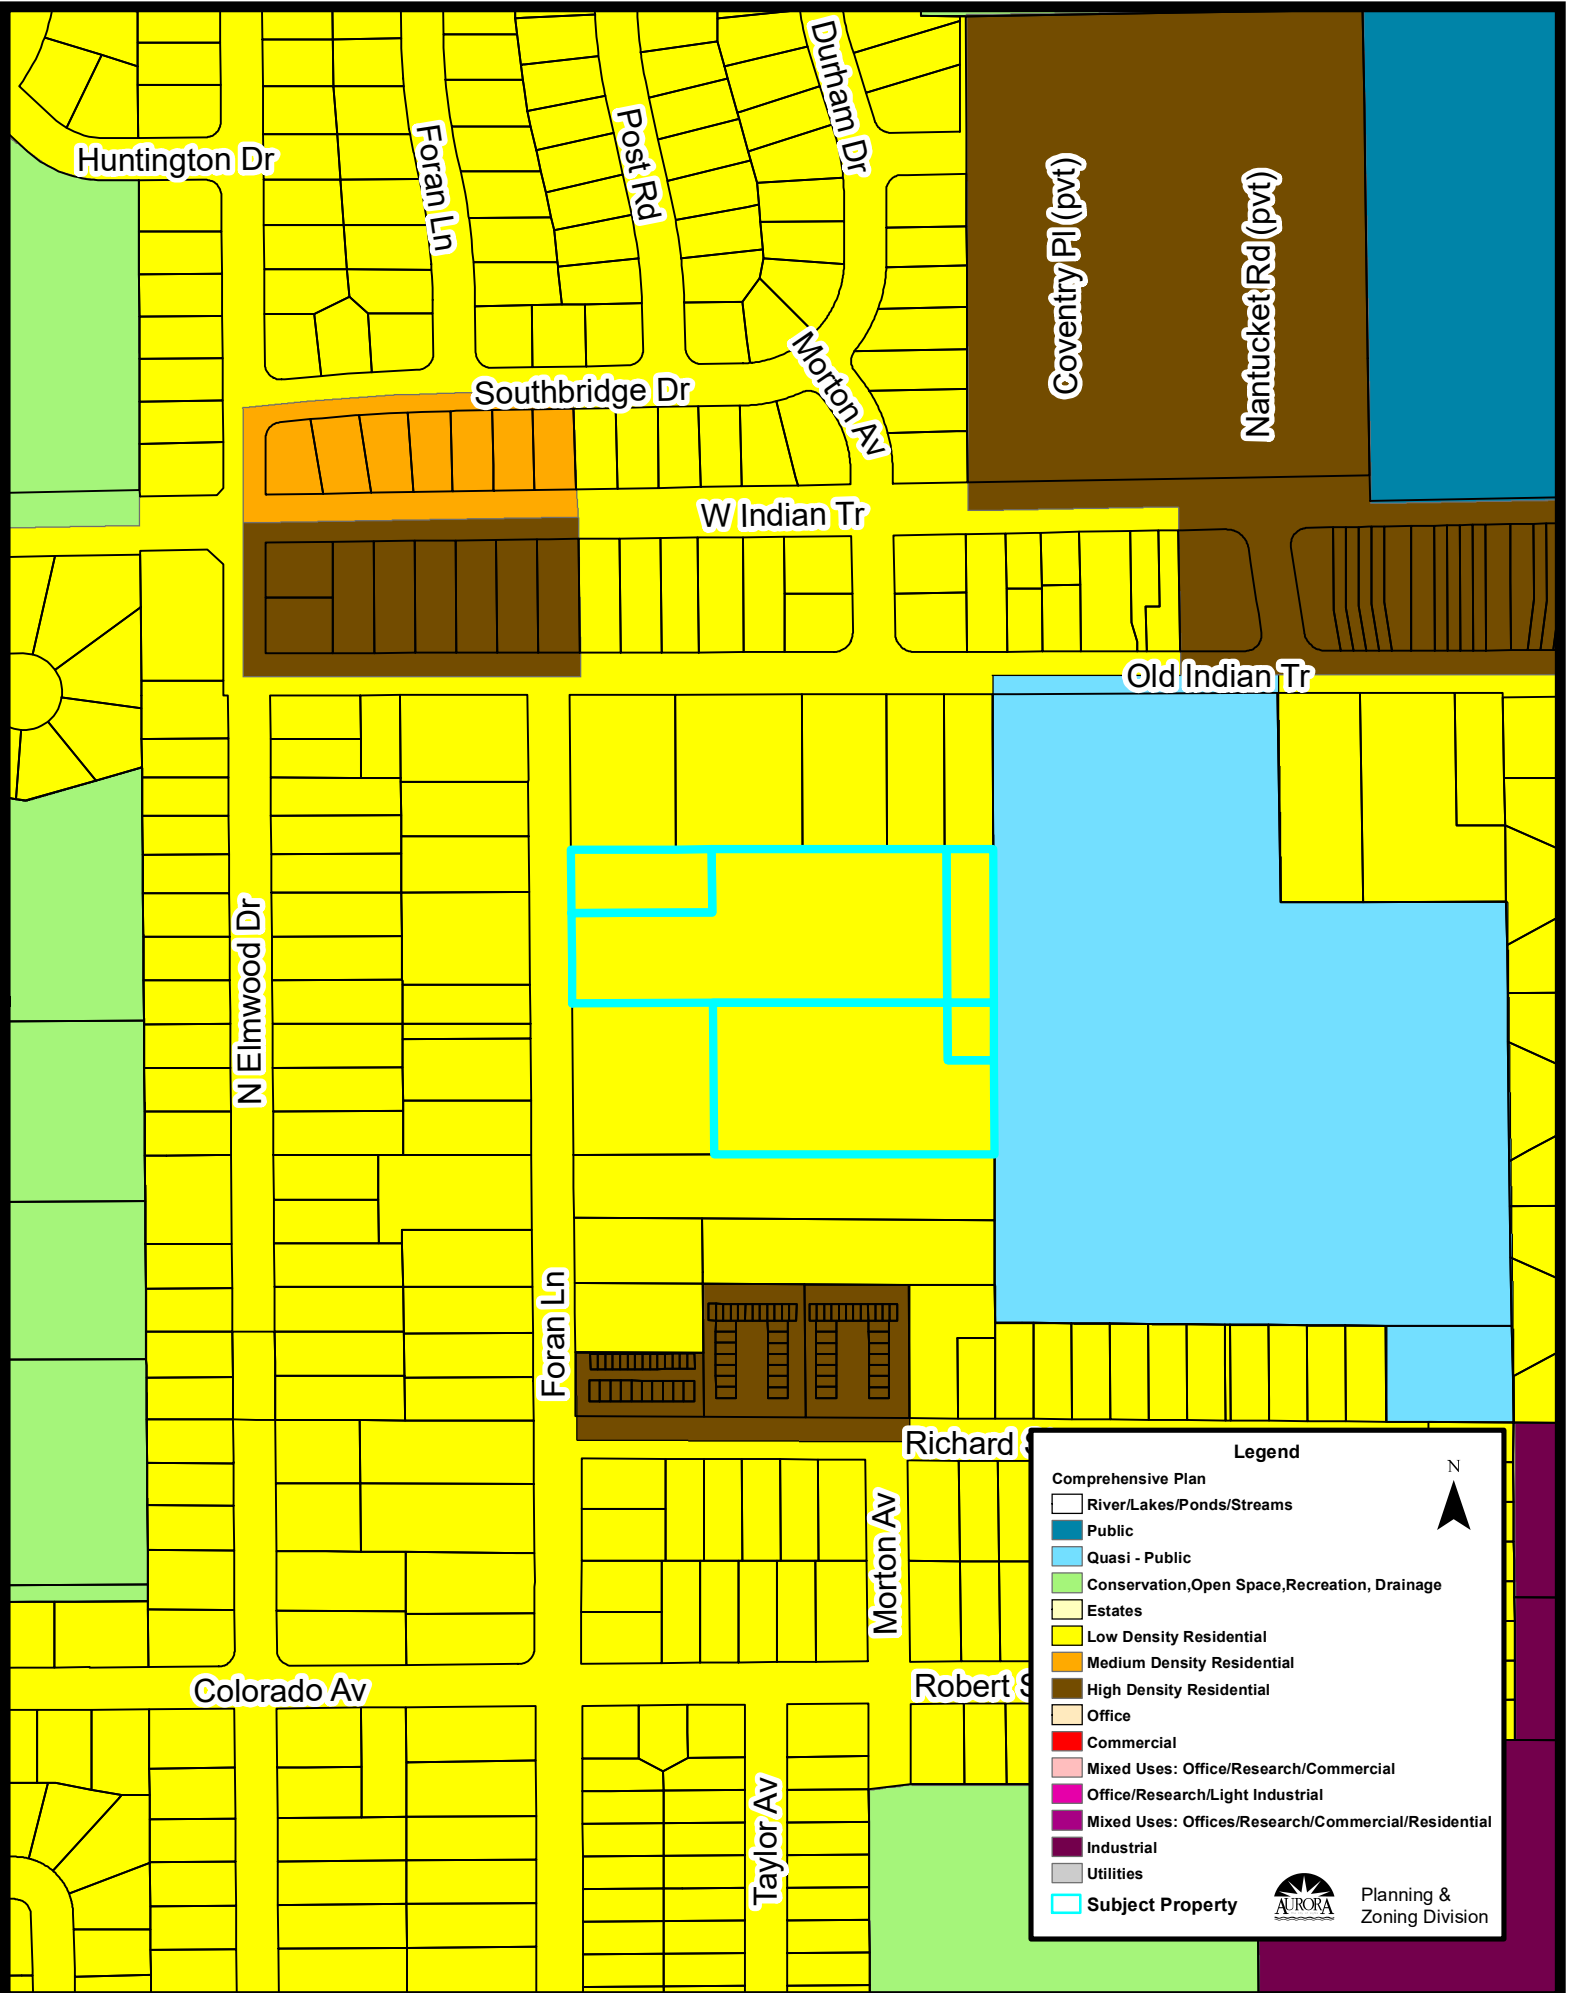

Aerial Map (1:1,000):

Legend
Subject Property
Planning & Zoning Division
AURORA
N

Comprehensive Plan (1:5,000):

Legend

Comprehensive Plan

- River/Lakes/Ponds/Streams
- Public
- Quasi - Public
- Conservation, Open Space, Recreation, Drainage
- Estates
- Low Density Residential
- Medium Density Residential
- High Density Residential
- Office
- Commercial
- Mixed Uses: Office/Research/Commercial
- Office/Research/Light Industrial
- Mixed Uses: Offices/Research/Commercial/Residential
- Industrial
- Utilities
- Subject Property

N
 Planning & Zoning Division

Aerial Map (1:1,000):

W Indian Tr

Morton Av

Old Indian Tr

Foran Ln

Richard St

Legend
Subject Property
Planning & Zoning Division
AURORA
N