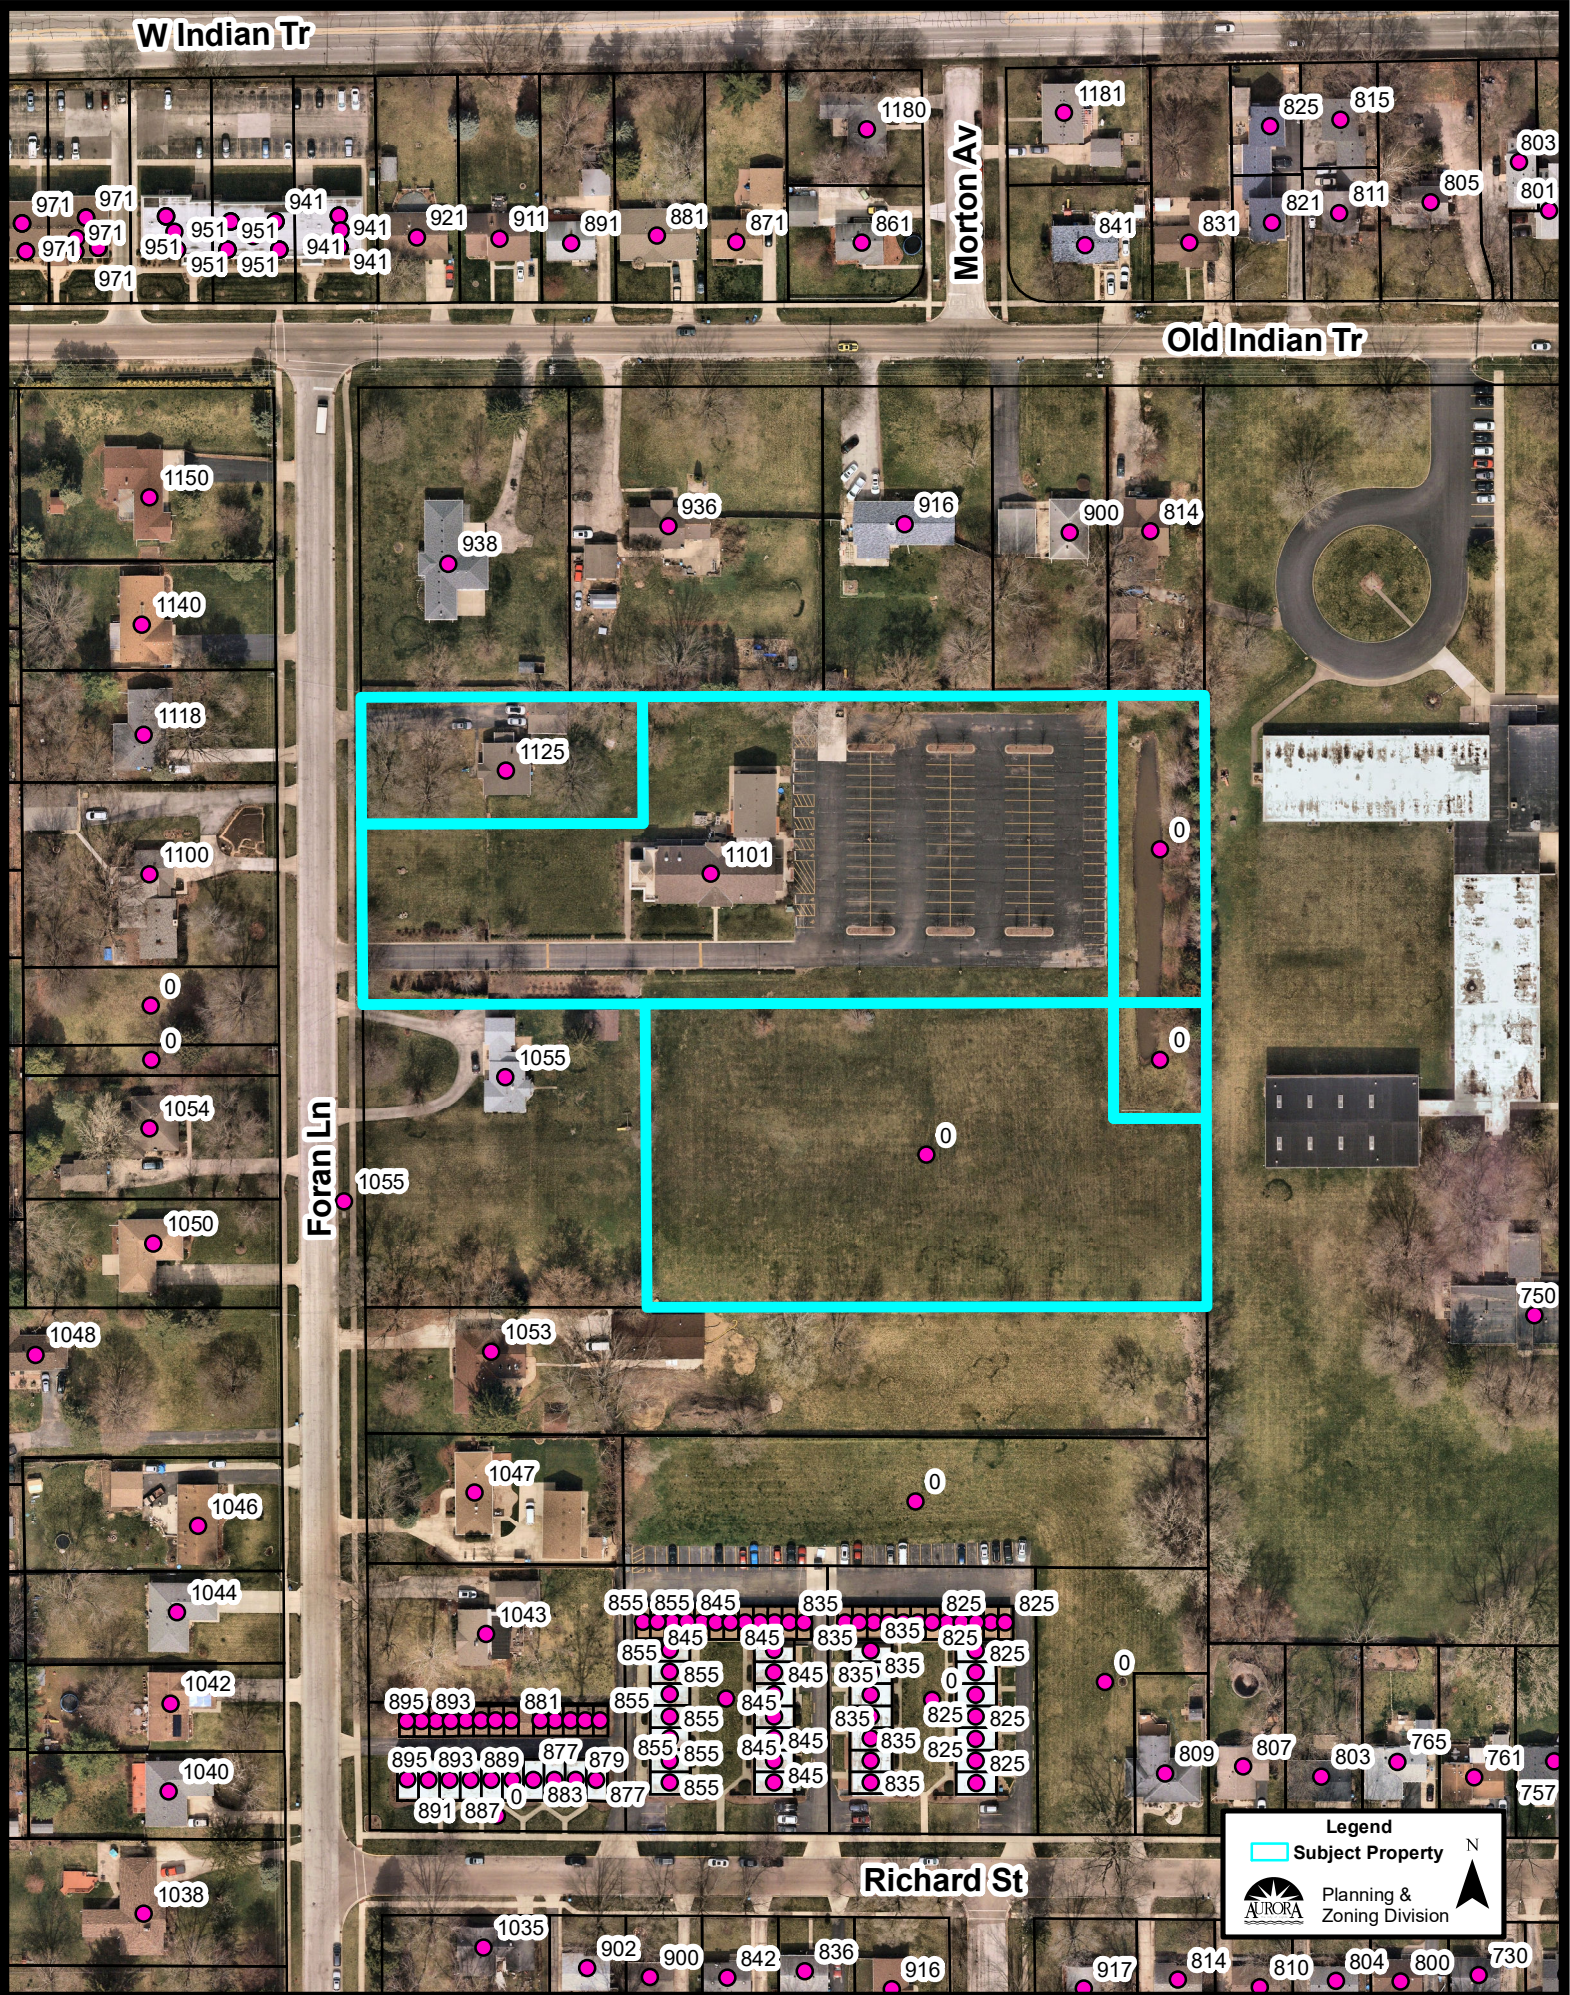

Aerial Map (1:1,000):

Legend
Subject Property
Planning & Zoning Division
AURORA
N

Comprehensive Plan (1:5,000):

Legend

Comprehensive Plan

- River/Lakes/Ponds/Streams
- Public
- Quasi - Public
- Conservation, Open Space, Recreation, Drainage
- Estates
- Low Density Residential
- Medium Density Residential
- High Density Residential
- Office
- Commercial
- Mixed Uses: Office/Research/Commercial
- Office/Research/Light Industrial
- Mixed Uses: Offices/Research/Commercial/Residential
- Industrial
- Utilities
- Subject Property

N
 Planning & Zoning Division

Aerial Map (1:1,000):

W Indian Tr

Morton Av

Old Indian Tr

Foran Ln

Richard St

Legend
Subject Property
Planning & Zoning Division
AURORA
N